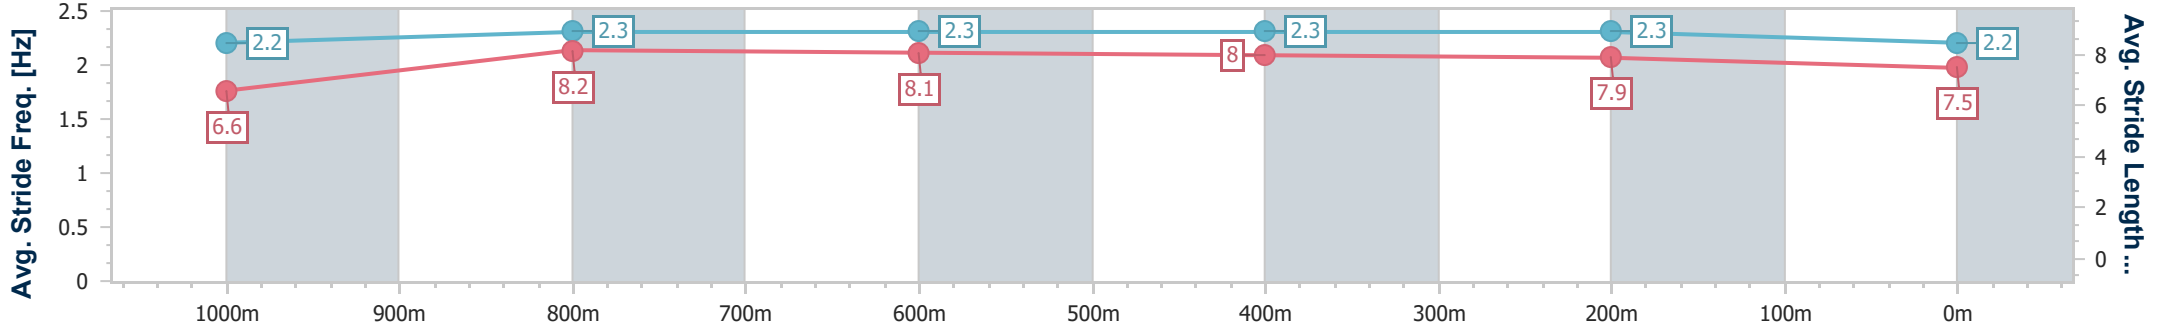

- [] Ranking at each section and finish
- .-.- No data available at this section
- NA No data available

Horse/Jockey Name	Ecclestone
Final Rank	10
Fastest Section Time (Section)	0:10.85 (1000m)
Top Speed [km/h] (Section)	68.1 (Overall)
Race State	Finished

Doomben QLD Professional
Race 4: STRADBROKE SEASON BOOK NOW Class 1 Plate - 1200m

08 February 2025 - 14:03

BRISBANE RACING CLUB

Track Rating: Good 4, Weather: Fine, Rail Position: +2m Entire

Section	Overall	1000m	800m	600m	400m	200m
Section Times	1:09.41 [10] (0:13.40)	0:56.01 [5] (0:10.85)	0:45.16 [7] (0:10.88)	0:34.28 [8] (0:10.98)	0:23.30 [8] (0:11.06)	0:12.24 [8] (0:12.24)
Average Speed [km/h]	53.9	66.6	66.9	65.9	65.5	58.8
Top Speed [km/h]	68.1	68.0	67.6	66.9	66.6	62.1
Avg. Dist. to Rail [m]	8.4	2.2	1.6	1.5	3.3	4.6
Avg. Stride Freq. [Hz]	2.2	2.3	2.3	2.3	2.3	2.2
Avg. Stride Length [m]	6.6	8.2	8.1	8.0	7.9	7.5

- [] Ranking at each section and finish
- .-.- No data available at this section
- NA No data available

Horse/Jockey Name	Breezin'
Final Rank	11
Fastest Section Time (Section)	0:10.70 (1000m)
Top Speed [km/h] (Section)	69.9 (1000m)
Race State	Finished