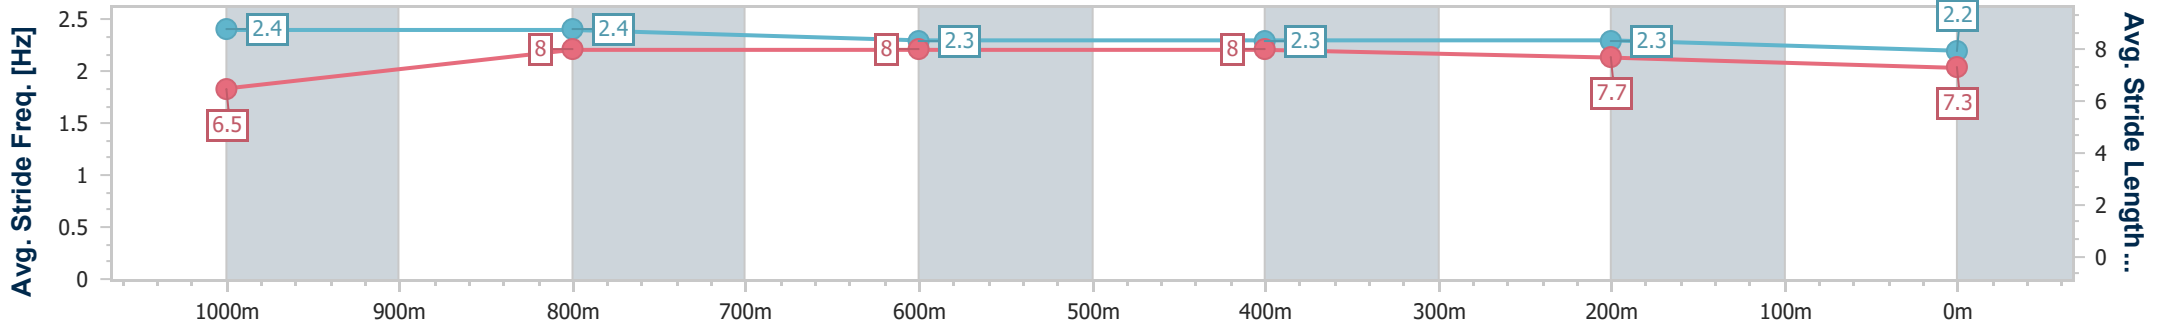

Doomben QLD Professional
Race 4: STRADBROKE SEASON BOOK NOW Class 1 Plate - 1200m

08 February 2025 - 14:03

Track Rating: Good 4, Weather: Fine, Rail Position: +2m Entire

BRISBANE RACING CLUB

Section	Overall	1000m	800m	600m	400m	200m
Section Times	1:08.68 [4] (0:13.02)	0:55.66 [1] (0:10.42)	0:45.24 [2] (0:10.81)	0:34.43 [1] (0:10.89)	0:23.54 [1] (0:11.19)	0:12.35 [2] (0:12.35)
Average Speed [km/h]	55.5	69.1	66.1	65.9	64.2	58.3
Top Speed [km/h]	72.0	71.9	67.0	66.6	65.4	61.9
Avg. Dist. to Rail [m]	4.6	0.7	0.6	0.8	1.5	0.9
Avg. Stride Freq. [Hz]	2.4	2.4	2.3	2.3	2.3	2.2
Avg. Stride Length [m]	6.5	8.0	8.0	8.0	7.7	7.3