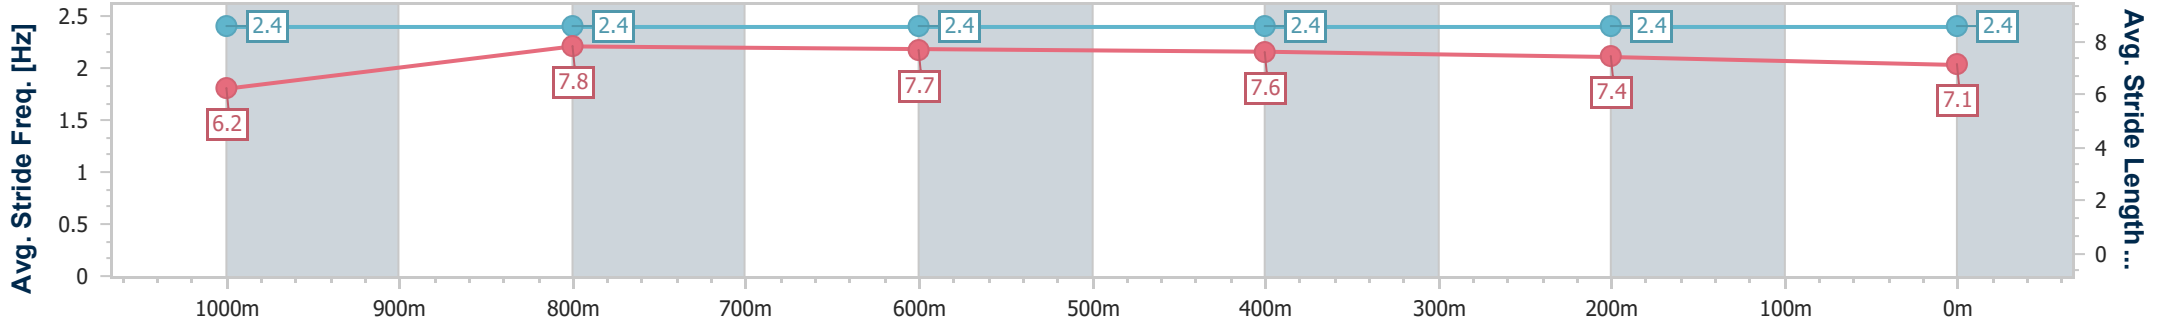

Doomben QLD Professional
Race 4: STRADBROKE SEASON BOOK NOW Class 1 Plate - 1200m

BRISBANE RACING CLUB

08 February 2025 - 14:03

Track Rating: Good 4, Weather: Fine, Rail Position: +2m Entire

Section	Overall	1000m	800m	600m	400m	200m
Section Times	1:08.19 [1] (0:13.18)	0:55.01 [3] (0:10.44)	0:44.57 [3] (0:10.87)	0:33.70 [3] (0:10.85)	0:22.85 [3] (0:10.96)	0:11.89 [1] (0:11.89)
Average Speed [km/h]	54.7	68.9	66.4	66.3	65.4	60.6
Top Speed [km/h]	69.9	70.3	68.0	67.1	65.9	64.5
Avg. Dist. to Rail [m]	2.7	0.4	0.3	0.5	1.3	0.7
Avg. Stride Freq. [Hz]	2.4	2.4	2.4	2.4	2.4	2.4
Avg. Stride Length [m]	6.2	7.8	7.7	7.6	7.4	7.1