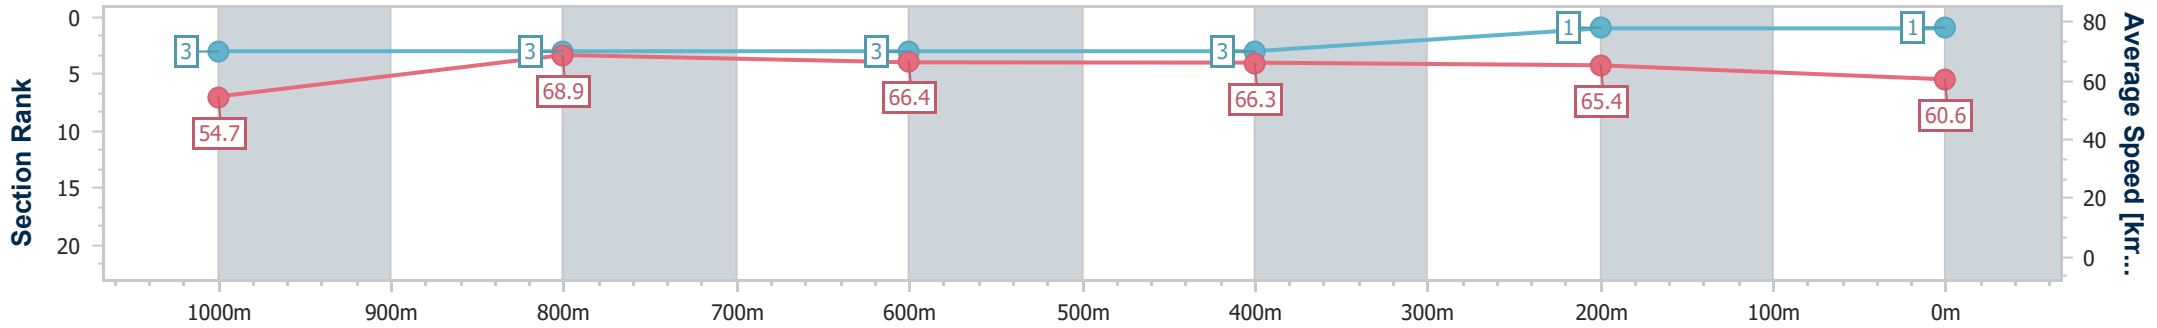

Doomben QLD Professional
Race 4: STRADBROKE SEASON BOOK NOW Class 1 Plate - 1200m

BRISBANE RACING CLUB

08 February 2025 - 14:03

Track Rating: Good 4, Weather: Fine, Rail Position: +2m Entire

Section	Overall	1000m	800m	600m	400m	200m
Section Times	1:08.19 [1] (0:13.18)	0:55.01 [3] (0:10.44)	0:44.57 [3] (0:10.87)	0:33.70 [3] (0:10.85)	0:22.85 [3] (0:10.96)	0:11.89 [1] (0:11.89)
Average Speed [km/h]	54.7	68.9	66.4	66.3	65.4	60.6
Top Speed [km/h]	69.9	70.3	68.0	67.1	65.9	64.5
Avg. Dist. to Rail [m]	2.7	0.4	0.3	0.5	1.3	0.7
Avg. Stride Freq. [Hz]	2.4	2.4	2.4	2.4	2.4	2.4
Avg. Stride Length [m]	6.2	7.8	7.7	7.6	7.4	7.1