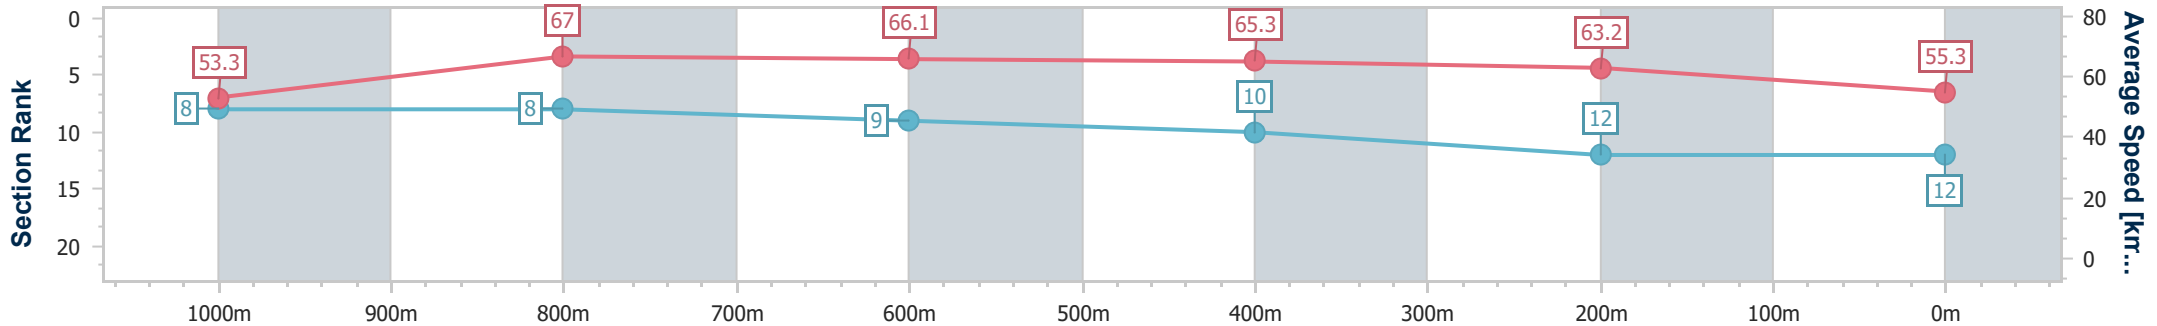

Horse/Jockey Name	Borrelli
Final Rank	12
Fastest Section Time (Section)	0:10.75 (1000m)
Top Speed [km/h] (Section)	68.9 (Overall)
Race State	Finished

Doomben QLD Professional
Race 4: STRADBROKE SEASON BOOK NOW Class 1 Plate - 1200m
08 February 2025 - 14:03
Track Rating: Good 4, Weather: Fine, Rail Position: +2m Entire

BRISBANE
RACING CLUB

Section	Overall	1000m	800m	600m	400m	200m
Section Times	1:10.73 [12] (0:13.51)	0:57.22 [8] (0:10.75)	0:46.47 [8] (0:10.99)	0:35.48 [9] (0:11.07)	0:24.41 [10] (0:11.40)	0:13.01 [12] (0:13.01)
Average Speed [km/h]	53.3	67.0	66.1	65.3	63.2	55.3
Top Speed [km/h]	68.9	68.0	67.3	66.6	65.2	60.3
Avg. Dist. to Rail [m]	2.4	1.4	1.3	0.9	2.2	1.9
Avg. Stride Freq. [Hz]	2.4	2.4	2.4	2.4	2.4	2.2
Avg. Stride Length [m]	6.1	7.8	7.8	7.6	7.4	6.9

- [ ] Ranking at each section and finish
- -.-.- No data available at this section
- NA No data available