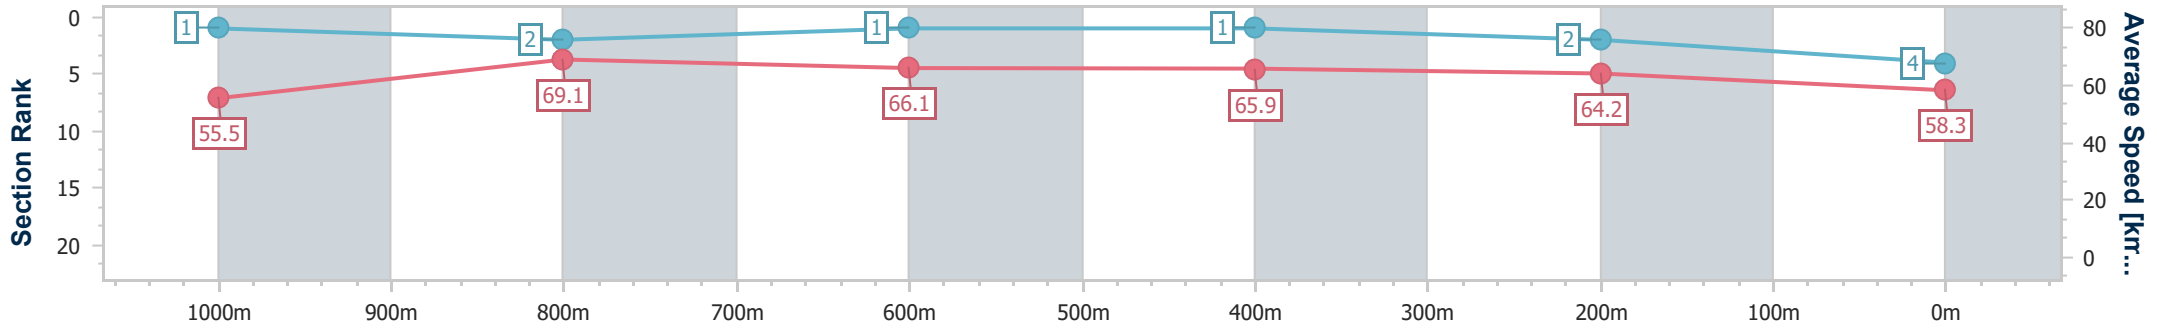

Doomben QLD Professional
Race 4: STRADBROKE SEASON BOOK NOW Class 1 Plate - 1200m

08 February 2025 - 14:03

Track Rating: Good 4, Weather: Fine, Rail Position: +2m Entire

BRISBANE RACING CLUB

Section	Overall	1000m	800m	600m	400m	200m
Section Times	1:08.68 [4] (0:13.02)	0:55.66 [1] (0:10.42)	0:45.24 [2] (0:10.81)	0:34.43 [1] (0:10.89)	0:23.54 [1] (0:11.19)	0:12.35 [2] (0:12.35)
Average Speed [km/h]	55.5	69.1	66.1	65.9	64.2	58.3
Top Speed [km/h]	72.0	71.9	67.0	66.6	65.4	61.9
Avg. Dist. to Rail [m]	4.6	0.7	0.6	0.8	1.5	0.9
Avg. Stride Freq. [Hz]	2.4	2.4	2.3	2.3	2.3	2.2
Avg. Stride Length [m]	6.5	8.0	8.0	8.0	7.7	7.3