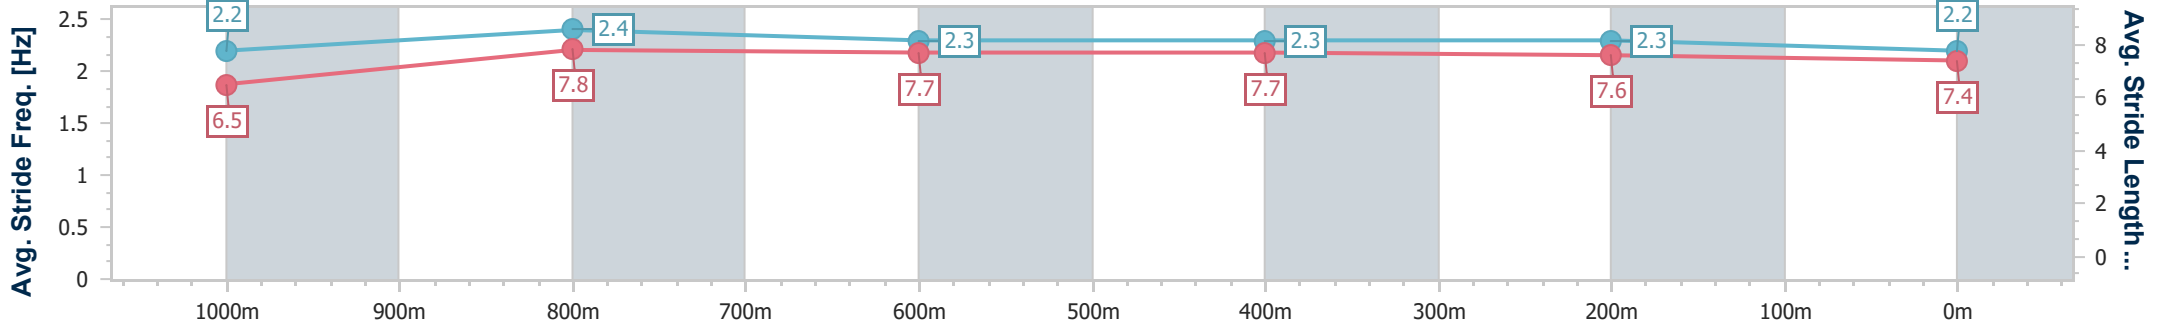

Doomben QLD Professional
Race 4: STRADBROKE SEASON BOOK NOW Class 1 Plate - 1200m

08 February 2025 - 14:03

Track Rating: Good 4, Weather: Fine, Rail Position: +2m Entire

BRISBANE RACING CLUB

Section	Overall	1000m	800m	600m	400m	200m
Section Times	1:09.16 [8] (0:13.49)	0:55.67 [7] (0:10.44)	0:45.23 [5] (0:10.77)	0:34.46 [5] (0:11.00)	0:23.46 [5] (0:11.23)	0:12.23 [7] (0:12.23)
Average Speed [km/h]	53.6	68.7	67.0	65.3	64.0	58.9
Top Speed [km/h]	69.1	70.2	67.6	66.1	64.8	62.1
Avg. Dist. to Rail [m]	1.3	0.2	0.1	0.6	0.6	1.2
Avg. Stride Freq. [Hz]	2.2	2.4	2.3	2.3	2.3	2.2
Avg. Stride Length [m]	6.5	7.8	7.7	7.7	7.6	7.4