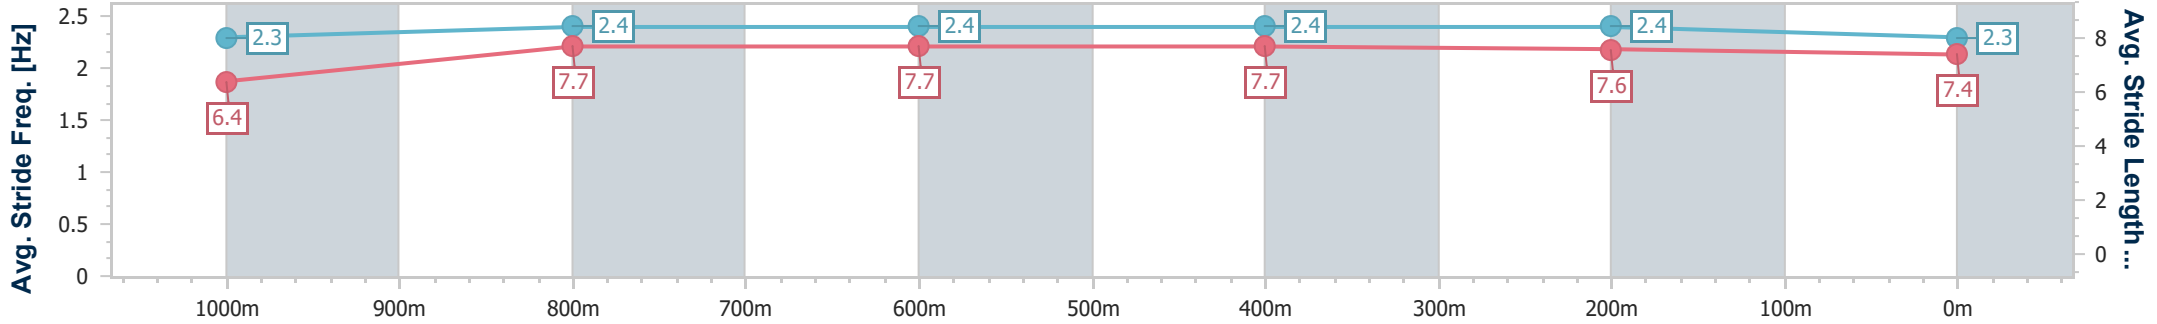

Horse/Jockey Name	Mercian
Final Rank	7
Fastest Section Time (Section)	0:10.76 (1000m)
Top Speed [km/h] (Section)	69.6 (1000m)
Race State	Finished

Doomben QLD Professional
Race 4: STRADBROKE SEASON BOOK NOW Class 1 Plate - 1200m
08 February 2025 - 14:03
Track Rating: Good 4, Weather: Fine, Rail Position: +2m Entire

BRISBANE
RACING CLUB

Section	Overall	1000m	800m	600m	400m	200m
Section Times	1:09.12 [7] (0:13.66)	0:55.46 [9] (0:10.76)	0:44.70 [10] (0:10.94)	0:33.76 [11] (0:11.00)	0:22.76 [11] (0:10.93)	0:11.83 [9] (0:11.83)
Average Speed [km/h]	52.9	67.1	66.7	65.8	65.9	60.9
Top Speed [km/h]	68.7	69.6	67.7	67.1	66.6	64.4
Avg. Dist. to Rail [m]	7.0	1.4	2.6	1.5	0.9	3.4
Avg. Stride Freq. [Hz]	2.3	2.4	2.4	2.4	2.4	2.3
Avg. Stride Length [m]	6.4	7.7	7.7	7.7	7.6	7.4

- [ ] Ranking at each section and finish
- -.-.- No data available at this section
- NA No data available