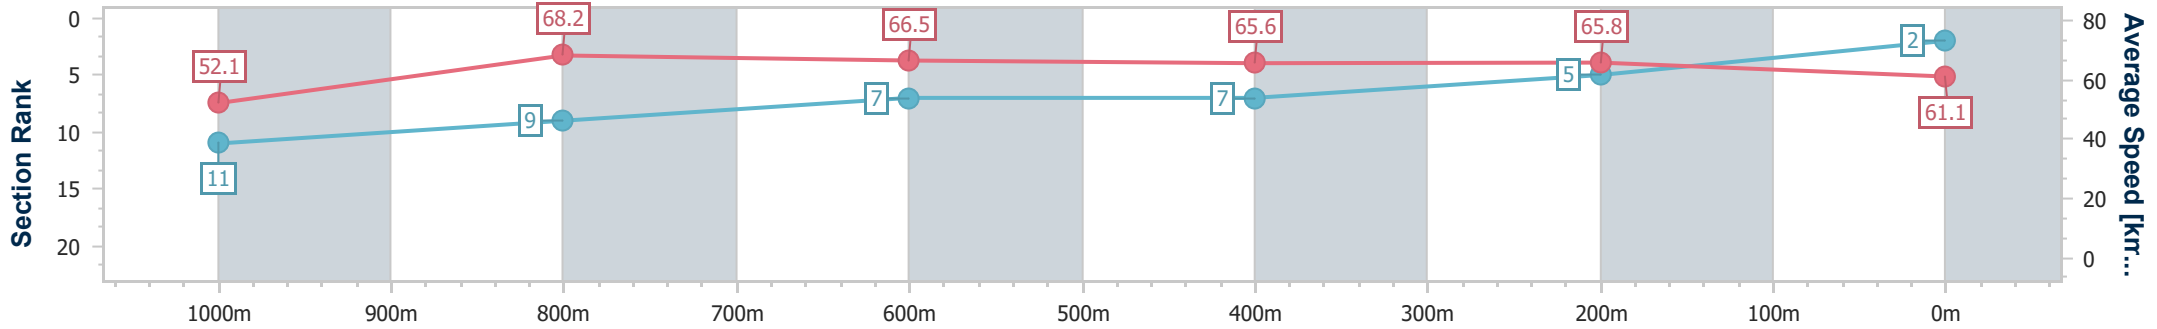

Horse/Jockey Name	Winsome Star
Final Rank	2
Fastest Section Time (Section)	0:10.52 (1000m)
Top Speed [km/h] (Section)	69.7 (Overall)
Race State	Finished

Doomben QLD Professional
Race 4: STRADBROKE SEASON BOOK NOW Class 1 Plate - 1200m
08 February 2025 - 14:03
Track Rating: Good 4, Weather: Fine, Rail Position: +2m Entire

BRISBANE
RACING CLUB

Section	Overall	1000m	800m	600m	400m	200m
Section Times	1:08.56 [2] (0:13.85)	0:54.71 [11] (0:10.52)	0:44.19 [9] (0:10.75)	0:33.44 [7] (0:10.79)	0:22.65 [7] (0:10.89)	0:11.76 [5] (0:11.76)
Average Speed [km/h]	52.1	68.2	66.5	65.6	65.8	61.1
Top Speed [km/h]	69.7	69.5	67.9	66.6	66.5	64.7
Avg. Dist. to Rail [m]	2.8	0.7	1.2	3.0	1.5	2.3
Avg. Stride Freq. [Hz]	2.4	2.5	2.5	2.5	2.5	2.5
Avg. Stride Length [m]	6.1	7.5	7.5	7.3	7.2	7.0

- [ ] Ranking at each section and finish
- -.-.- No data available at this section
- NA No data available