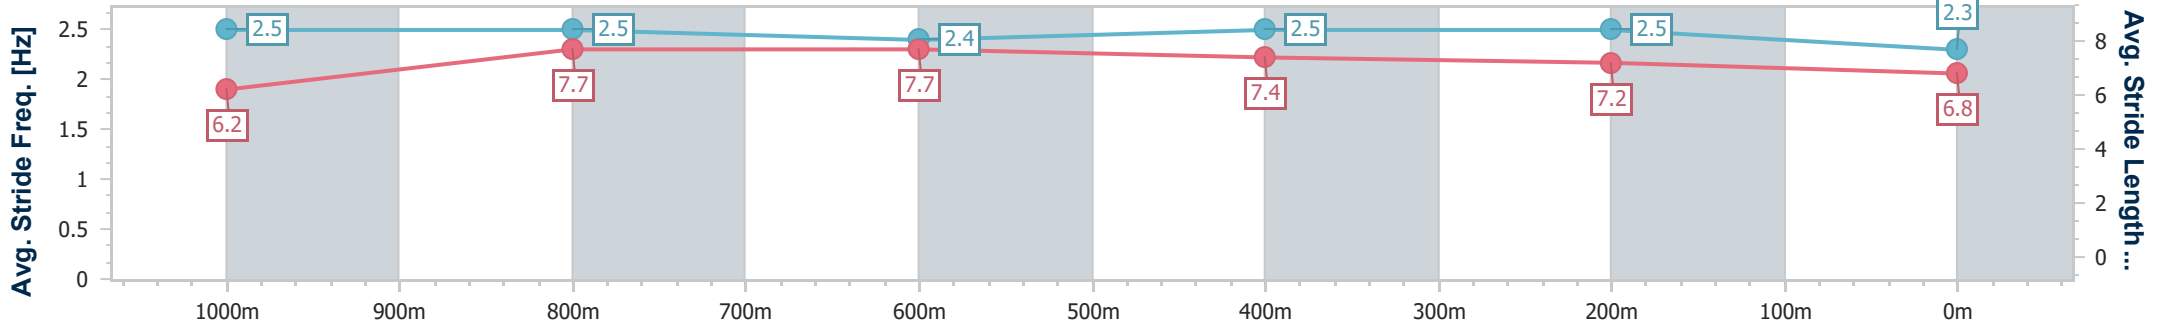

Horse/Jockey Name	Vindicta
Final Rank	9
Fastest Section Time (Section)	0:10.36 (1000m)
Top Speed [km/h] (Section)	71.1 (Overall)
Race State	Finished

Doomben QLD Professional
Race 4: STRADBROKE SEASON BOOK NOW Class 1 Plate - 1200m
08 February 2025 - 14:03
Track Rating: Good 4, Weather: Fine, Rail Position: +2m Entire

BRISBANE
RACING CLUB

Section	Overall	1000m	800m	600m	400m	200m
Section Times	1:09.39 [9] (0:13.03)	0:56.36 [2] (0:10.36)	0:46.00 [1] (0:10.88)	0:35.12 [2] (0:11.01)	0:24.11 [2] (0:11.36)	0:12.75 [3] (0:12.75)
Average Speed [km/h]	55.4	69.4	66.8	65.7	63.4	56.4
Top Speed [km/h]	71.1	70.8	67.2	67.1	64.8	61.4
Avg. Dist. to Rail [m]	7.6	1.2	1.6	1.1	1.4	2.3
Avg. Stride Freq. [Hz]	2.5	2.5	2.4	2.5	2.5	2.3
Avg. Stride Length [m]	6.2	7.7	7.7	7.4	7.2	6.8

- [ ] Ranking at each section and finish
- -.-.- No data available at this section
- NA No data available