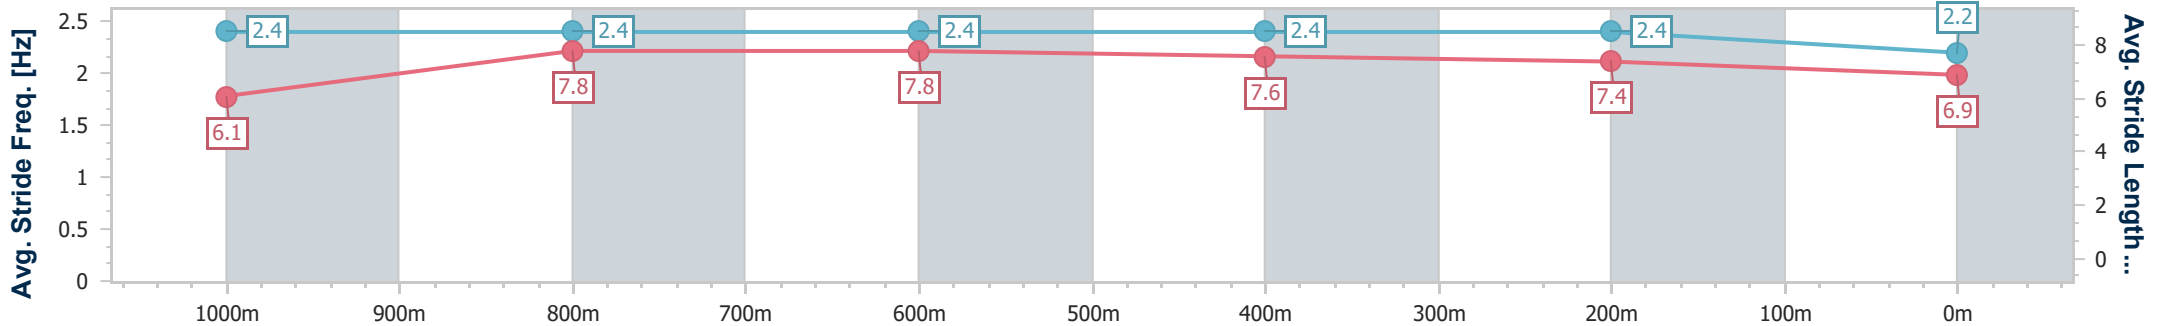

- [] Ranking at each section and finish
- .-.- No data available at this section
- NA No data available

Horse/Jockey Name	Borrelli
Final Rank	12
Fastest Section Time (Section)	0:10.75 (1000m)
Top Speed [km/h] (Section)	68.9 (Overall)
Race State	Finished

- [] Ranking at each section and finish
- .-.- No data available at this section
- NA No data available