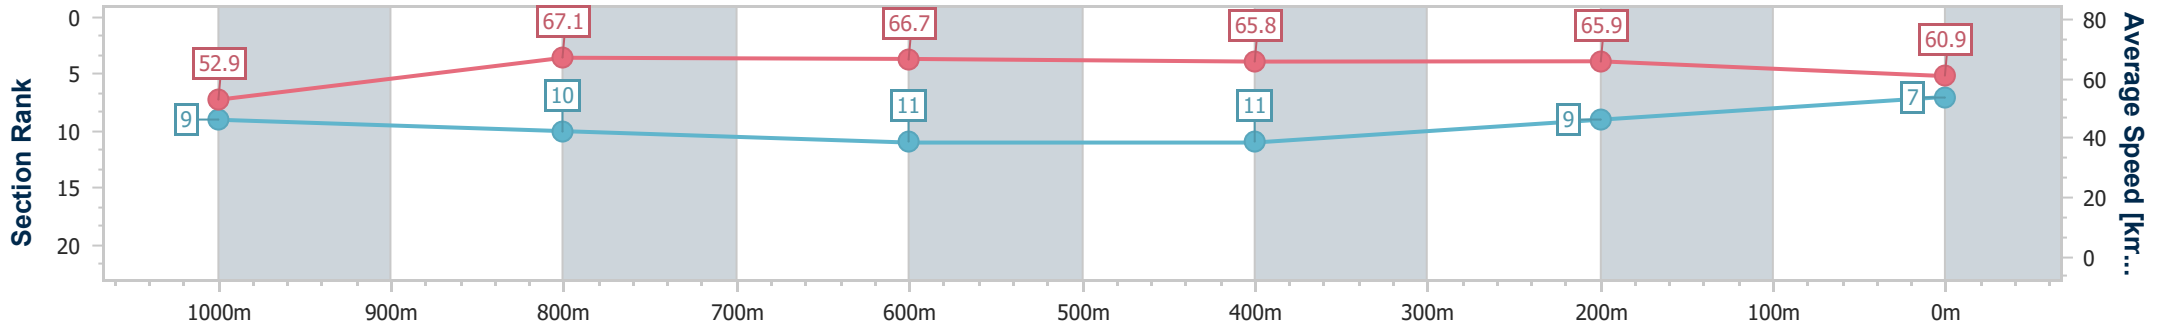

Horse/Jockey Name	Mercian
Final Rank	7
Fastest Section Time (Section)	0:10.76 (1000m)
Top Speed [km/h] (Section)	69.6 (1000m)
Race State	Finished

Doomben QLD Professional
Race 4: STRADBROKE SEASON BOOK NOW Class 1 Plate - 1200m
08 February 2025 - 14:03
Track Rating: Good 4, Weather: Fine, Rail Position: +2m Entire

BRISBANE
RACING CLUB

Section	Overall	1000m	800m	600m	400m	200m
Section Times	1:09.12 [7] (0:13.66)	0:55.46 [9] (0:10.76)	0:44.70 [10] (0:10.94)	0:33.76 [11] (0:11.00)	0:22.76 [11] (0:10.93)	0:11.83 [9] (0:11.83)
Average Speed [km/h]	52.9	67.1	66.7	65.8	65.9	60.9
Top Speed [km/h]	68.7	69.6	67.7	67.1	66.6	64.4
Avg. Dist. to Rail [m]	7.0	1.4	2.6	1.5	0.9	3.4
Avg. Stride Freq. [Hz]	2.3	2.4	2.4	2.4	2.4	2.3
Avg. Stride Length [m]	6.4	7.7	7.7	7.7	7.6	7.4

- [ ] Ranking at each section and finish
- -.-.- No data available at this section
- NA No data available