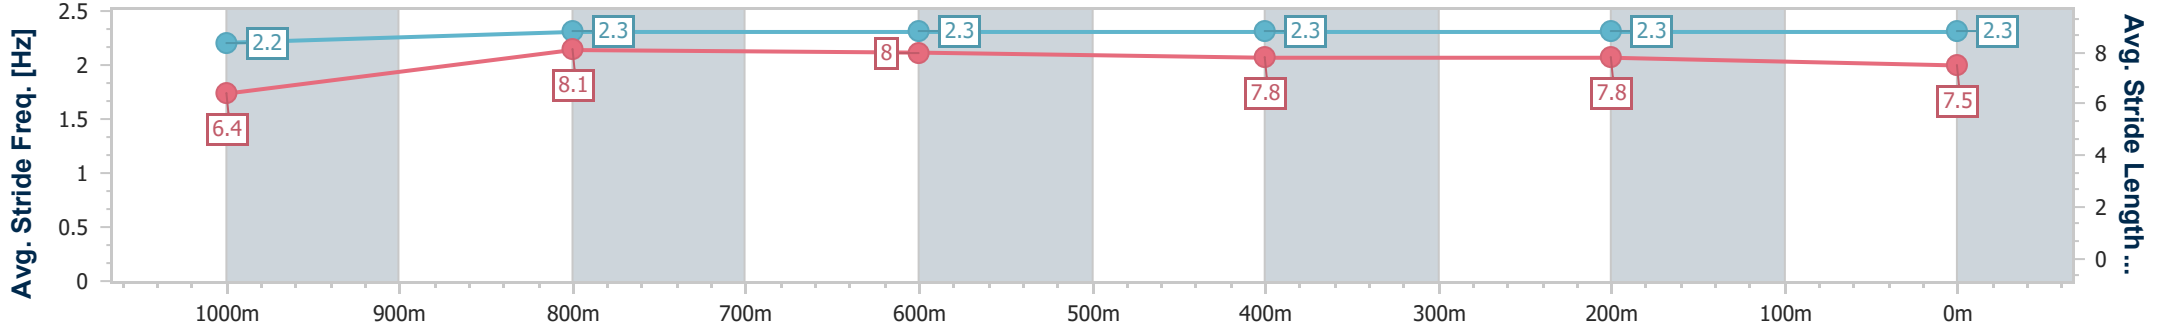

Horse/Jockey Name	Extreme Spirit
Final Rank	5
Fastest Section Time (Section)	0:10.64 (1000m)
Top Speed [km/h] (Section)	69.1 (1000m)
Race State	Finished

Doomben QLD Professional
Race 4: STRADBROKE SEASON BOOK NOW Class 1 Plate - 1200m
08 February 2025 - 14:03
Track Rating: Good 4, Weather: Fine, Rail Position: +2m Entire

BRISBANE
RACING CLUB

Section	Overall	1000m	800m	600m	400m	200m
Section Times	1:08.85 [5] (0:14.09)	0:54.76 [12] (0:10.64)	0:44.12 [12] (0:10.69)	0:33.43 [12] (0:11.01)	0:22.42 [12] (0:10.88)	0:11.54 [10] (0:11.54)
Average Speed [km/h]	51.2	67.6	67.2	65.4	65.9	62.4
Top Speed [km/h]	68.8	69.1	68.1	66.8	67.9	66.2
Avg. Dist. to Rail [m]	3.9	0.4	0.7	0.3	0.7	0.7
Avg. Stride Freq. [Hz]	2.2	2.3	2.3	2.3	2.3	2.3
Avg. Stride Length [m]	6.4	8.1	8.0	7.8	7.8	7.5

- [ ] Ranking at each section and finish
- -.-.- No data available at this section
- NA No data available