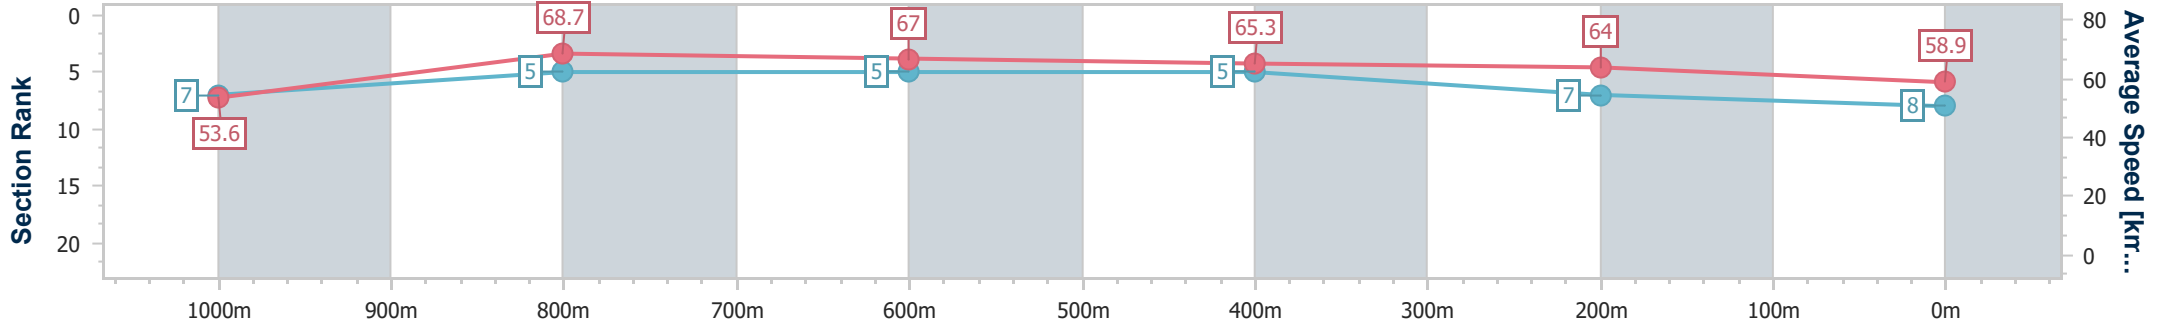

Doomben QLD Professional
Race 4: STRADBROKE SEASON BOOK NOW Class 1 Plate - 1200m

08 February 2025 - 14:03

Track Rating: Good 4, Weather: Fine, Rail Position: +2m Entire

BRISBANE RACING CLUB

Section	Overall	1000m	800m	600m	400m	200m
Section Times	1:09.16 [8] (0:13.49)	0:55.67 [7] (0:10.44)	0:45.23 [5] (0:10.77)	0:34.46 [5] (0:11.00)	0:23.46 [5] (0:11.23)	0:12.23 [7] (0:12.23)
Average Speed [km/h]	53.6	68.7	67.0	65.3	64.0	58.9
Top Speed [km/h]	69.1	70.2	67.6	66.1	64.8	62.1
Avg. Dist. to Rail [m]	1.3	0.2	0.1	0.6	0.6	1.2
Avg. Stride Freq. [Hz]	2.2	2.4	2.3	2.3	2.3	2.2
Avg. Stride Length [m]	6.5	7.8	7.7	7.7	7.6	7.4