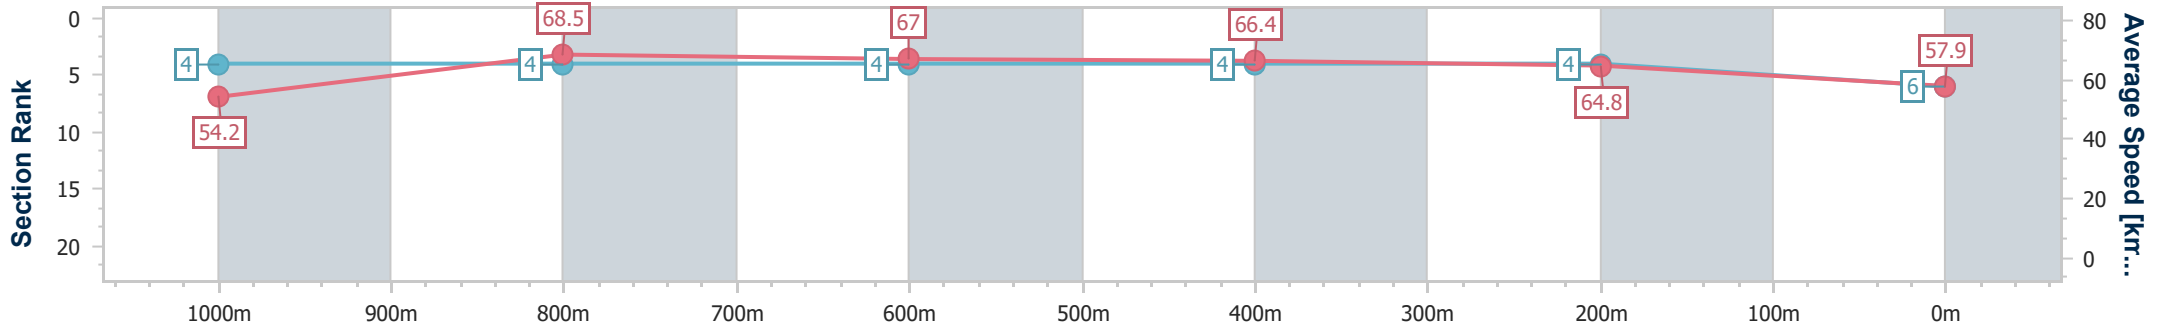

Doomben QLD Professional
Race 4: STRADBROKE SEASON BOOK NOW Class 1 Plate - 1200m

08 February 2025 - 14:03

Track Rating: Good 4, Weather: Fine, Rail Position: +2m Entire

BRISBANE
RACING CLUB

Section	Overall	1000m	800m	600m	400m	200m
Section Times	1:09.06 [6] (0:13.24)	0:55.82 [4] (0:10.60)	0:45.22 [4] (0:10.79)	0:34.43 [4] (0:10.91)	0:23.52 [4] (0:11.12)	0:12.40 [4] (0:12.40)
Average Speed [km/h]	54.2	68.5	67.0	66.4	64.8	57.9
Top Speed [km/h]	68.3	69.7	68.2	67.3	66.5	63.1
Avg. Dist. to Rail [m]	6.5	2.3	1.1	0.9	1.3	1.1
Avg. Stride Freq. [Hz]	2.3	2.3	2.3	2.3	2.3	2.2
Avg. Stride Length [m]	6.5	8.2	8.2	8.0	7.7	7.2

- [] Ranking at each section and finish
- .-.- No data available at this section
- NA No data available

Horse/Jockey Name	Mercian
Final Rank	7
Fastest Section Time (Section)	0:10.76 (1000m)
Top Speed [km/h] (Section)	69.6 (1000m)
Race State	Finished