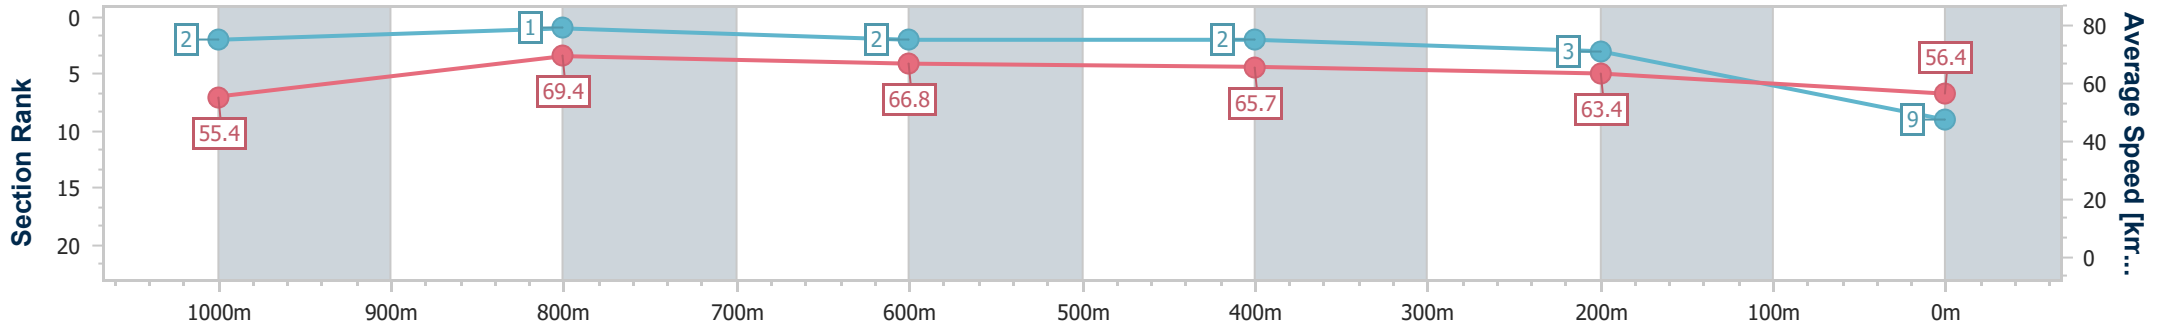

Horse/Jockey Name	Vindicta
Final Rank	9
Fastest Section Time (Section)	0:10.36 (1000m)
Top Speed [km/h] (Section)	71.1 (Overall)
Race State	Finished

Doomben QLD Professional
Race 4: STRADBROKE SEASON BOOK NOW Class 1 Plate - 1200m
08 February 2025 - 14:03
Track Rating: Good 4, Weather: Fine, Rail Position: +2m Entire

BRISBANE
RACING CLUB

Section	Overall	1000m	800m	600m	400m	200m
Section Times	1:09.39 [9] (0:13.03)	0:56.36 [2] (0:10.36)	0:46.00 [1] (0:10.88)	0:35.12 [2] (0:11.01)	0:24.11 [2] (0:11.36)	0:12.75 [3] (0:12.75)
Average Speed [km/h]	55.4	69.4	66.8	65.7	63.4	56.4
Top Speed [km/h]	71.1	70.8	67.2	67.1	64.8	61.4
Avg. Dist. to Rail [m]	7.6	1.2	1.6	1.1	1.4	2.3
Avg. Stride Freq. [Hz]	2.5	2.5	2.4	2.5	2.5	2.3
Avg. Stride Length [m]	6.2	7.7	7.7	7.4	7.2	6.8

- [ ] Ranking at each section and finish
- -.-.- No data available at this section
- NA No data available