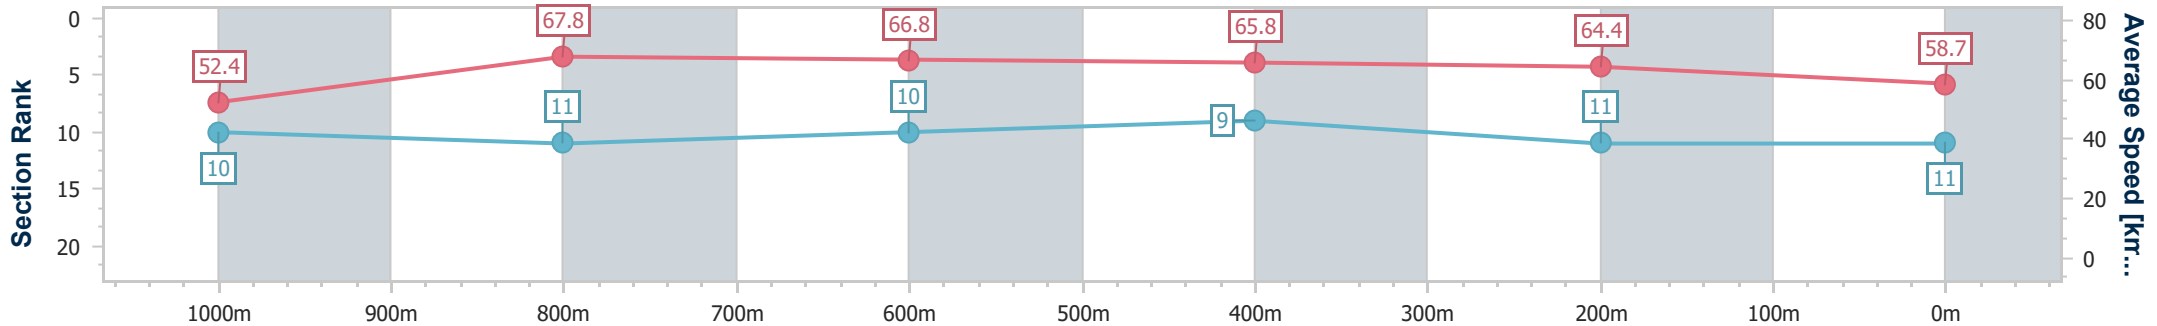

Horse/Jockey Name	Breezin'
Final Rank	11
Fastest Section Time (Section)	0:10.70 (1000m)
Top Speed [km/h] (Section)	69.9 (1000m)
Race State	Finished

Doomben QLD Professional
Race 4: STRADBROKE SEASON BOOK NOW Class 1 Plate - 1200m
08 February 2025 - 14:03
Track Rating: Good 4, Weather: Fine, Rail Position: +2m Entire

BRISBANE
RACING CLUB

Section	Overall	1000m	800m	600m	400m	200m
Section Times	1:09.81 [11] (0:13.77)	0:56.04 [10] (0:10.70)	0:45.34 [11] (0:10.83)	0:34.51 [10] (0:11.01)	0:23.50 [9] (0:11.21)	0:12.29 [11] (0:12.29)
Average Speed [km/h]	52.4	67.8	66.8	65.8	64.4	58.7
Top Speed [km/h]	69.2	69.9	68.0	67.9	65.9	62.2
Avg. Dist. to Rail [m]	9.5	3.1	1.2	1.2	2.8	4.2
Avg. Stride Freq. [Hz]	2.3	2.4	2.4	2.4	2.3	2.2
Avg. Stride Length [m]	6.4	7.7	7.7	7.6	7.6	7.3

- [ ] Ranking at each section and finish
- -.-.- No data available at this section
- NA No data available