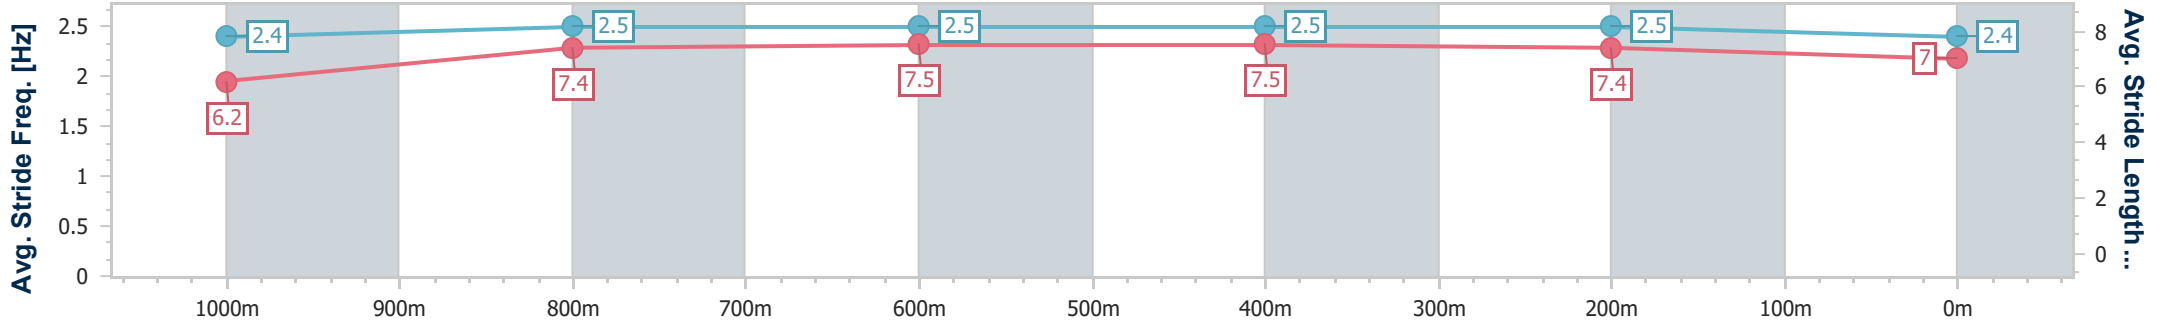

Doomben QLD Professional
Race 4: STRADBROKE SEASON BOOK NOW Class 1 Plate - 1200m
 08 February 2025 - 14:03
 Track Rating: Good 4, Weather: Fine, Rail Position: +2m Entire

BRISBANE
RACING CLUB

Section	Overall	1000m	800m	600m	400m	200m
Section Times	1:08.66 [3] (0:13.41)	0:55.25 [6] (0:10.69)	0:44.56 [6] (0:10.79)	0:33.77 [6] (0:10.93)	0:22.84 [6] (0:10.99)	0:11.85 [6] (0:11.85)
Average Speed [km/h]	53.8	67.5	66.5	65.8	65.7	60.9
Top Speed [km/h]	72.3	69.7	67.3	66.8	66.6	64.7
Avg. Dist. to Rail [m]	5.4	1.2	0.2	0.3	2.5	4.8
Avg. Stride Freq. [Hz]	2.4	2.5	2.5	2.5	2.5	2.4
Avg. Stride Length [m]	6.2	7.4	7.5	7.5	7.4	7.0