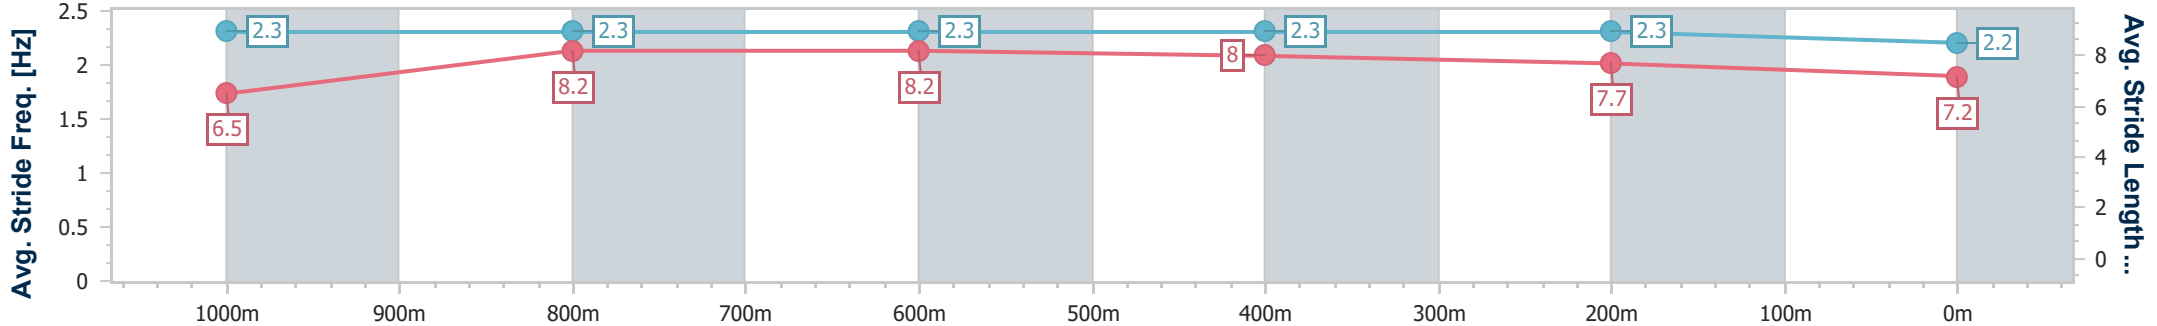

Doomben QLD Professional
Race 4: STRADBROKE SEASON BOOK NOW Class 1 Plate - 1200m

08 February 2025 - 14:03

Track Rating: Good 4, Weather: Fine, Rail Position: +2m Entire

BRISBANE
RACING CLUB

Section	Overall	1000m	800m	600m	400m	200m
Section Times	1:09.06 [6] (0:13.24)	0:55.82 [4] (0:10.60)	0:45.22 [4] (0:10.79)	0:34.43 [4] (0:10.91)	0:23.52 [4] (0:11.12)	0:12.40 [4] (0:12.40)
Average Speed [km/h]	54.2	68.5	67.0	66.4	64.8	57.9
Top Speed [km/h]	68.3	69.7	68.2	67.3	66.5	63.1
Avg. Dist. to Rail [m]	6.5	2.3	1.1	0.9	1.3	1.1
Avg. Stride Freq. [Hz]	2.3	2.3	2.3	2.3	2.3	2.2
Avg. Stride Length [m]	6.5	8.2	8.2	8.0	7.7	7.2

- [] Ranking at each section and finish
- .-.- No data available at this section
- NA No data available

Horse/Jockey Name	Mercian
Final Rank	7
Fastest Section Time (Section)	0:10.76 (1000m)
Top Speed [km/h] (Section)	69.6 (1000m)
Race State	Finished