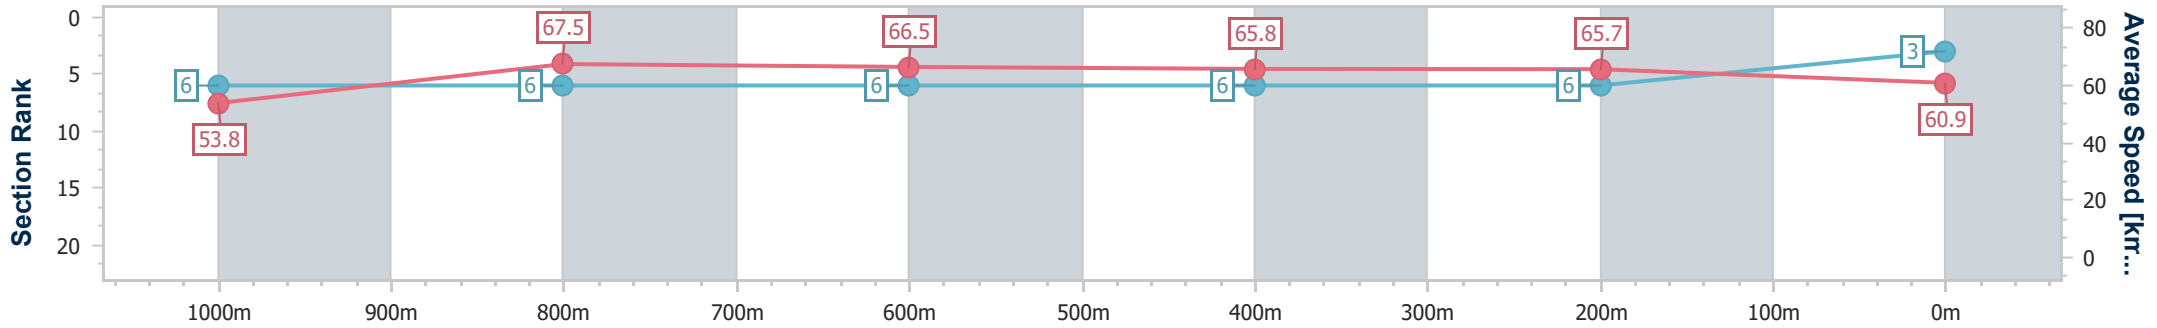

Doomben QLD Professional
Race 4: STRADBROKE SEASON BOOK NOW Class 1 Plate - 1200m
 08 February 2025 - 14:03
 Track Rating: Good 4, Weather: Fine, Rail Position: +2m Entire

BRISBANE
RACING CLUB

Section	Overall	1000m	800m	600m	400m	200m
Section Times	1:08.66 [3] (0:13.41)	0:55.25 [6] (0:10.69)	0:44.56 [6] (0:10.79)	0:33.77 [6] (0:10.93)	0:22.84 [6] (0:10.99)	0:11.85 [6] (0:11.85)
Average Speed [km/h]	53.8	67.5	66.5	65.8	65.7	60.9
Top Speed [km/h]	72.3	69.7	67.3	66.8	66.6	64.7
Avg. Dist. to Rail [m]	5.4	1.2	0.2	0.3	2.5	4.8
Avg. Stride Freq. [Hz]	2.4	2.5	2.5	2.5	2.5	2.4
Avg. Stride Length [m]	6.2	7.4	7.5	7.5	7.4	7.0