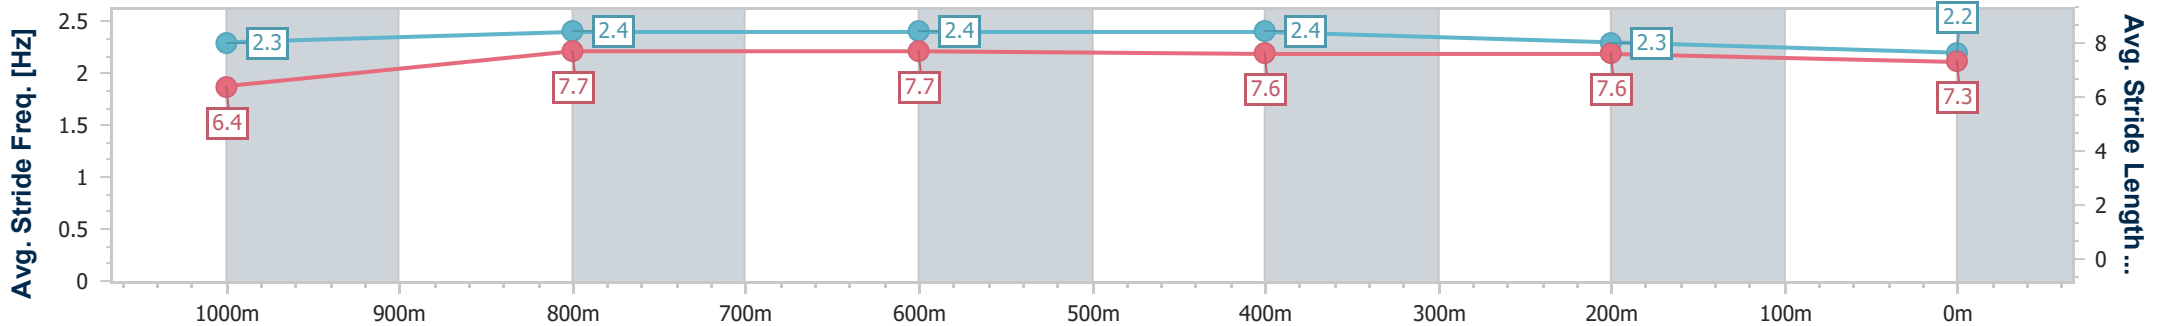

Horse/Jockey Name	Breezin'
Final Rank	11
Fastest Section Time (Section)	0:10.70 (1000m)
Top Speed [km/h] (Section)	69.9 (1000m)
Race State	Finished

Doomben QLD Professional
Race 4: STRADBROKE SEASON BOOK NOW Class 1 Plate - 1200m
08 February 2025 - 14:03
Track Rating: Good 4, Weather: Fine, Rail Position: +2m Entire

BRISBANE
RACING CLUB

Section	Overall	1000m	800m	600m	400m	200m
Section Times	1:09.81 [11] (0:13.77)	0:56.04 [10] (0:10.70)	0:45.34 [11] (0:10.83)	0:34.51 [10] (0:11.01)	0:23.50 [9] (0:11.21)	0:12.29 [11] (0:12.29)
Average Speed [km/h]	52.4	67.8	66.8	65.8	64.4	58.7
Top Speed [km/h]	69.2	69.9	68.0	67.9	65.9	62.2
Avg. Dist. to Rail [m]	9.5	3.1	1.2	1.2	2.8	4.2
Avg. Stride Freq. [Hz]	2.3	2.4	2.4	2.4	2.3	2.2
Avg. Stride Length [m]	6.4	7.7	7.7	7.6	7.6	7.3

- [ ] Ranking at each section and finish
- -.-.- No data available at this section
- NA No data available