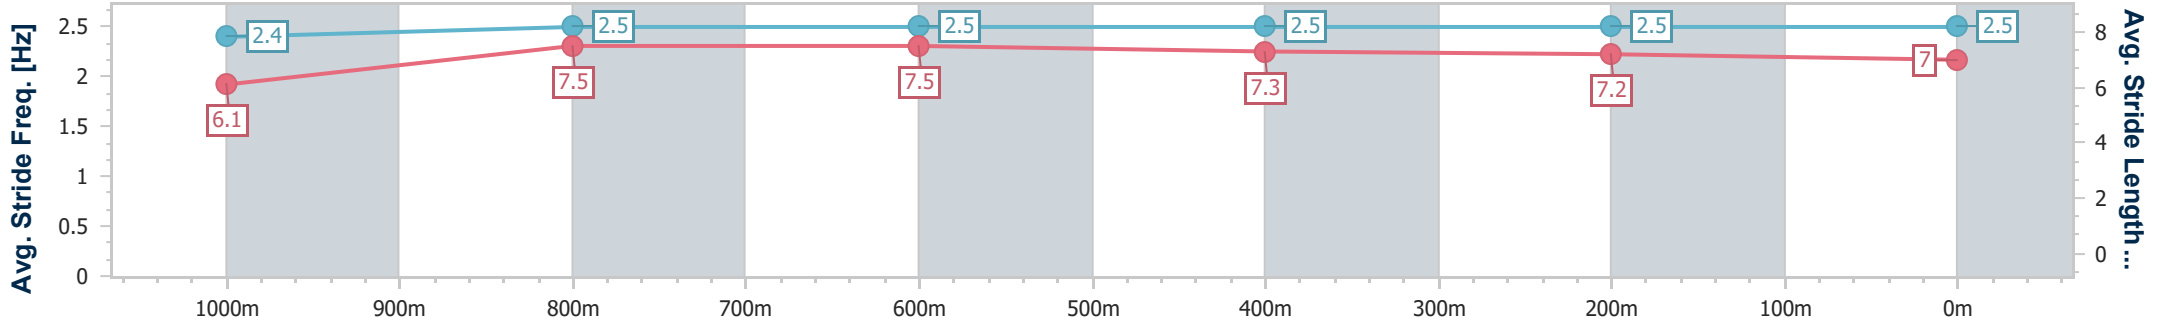

Horse/Jockey Name	Winsome Star
Final Rank	2
Fastest Section Time (Section)	0:10.52 (1000m)
Top Speed [km/h] (Section)	69.7 (Overall)
Race State	Finished

Doomben QLD Professional
Race 4: STRADBROKE SEASON BOOK NOW Class 1 Plate - 1200m
08 February 2025 - 14:03
Track Rating: Good 4, Weather: Fine, Rail Position: +2m Entire

BRISBANE
RACING CLUB

Section	Overall	1000m	800m	600m	400m	200m
Section Times	1:08.56 [2] (0:13.85)	0:54.71 [11] (0:10.52)	0:44.19 [9] (0:10.75)	0:33.44 [7] (0:10.79)	0:22.65 [7] (0:10.89)	0:11.76 [5] (0:11.76)
Average Speed [km/h]	52.1	68.2	66.5	65.6	65.8	61.1
Top Speed [km/h]	69.7	69.5	67.9	66.6	66.5	64.7
Avg. Dist. to Rail [m]	2.8	0.7	1.2	3.0	1.5	2.3
Avg. Stride Freq. [Hz]	2.4	2.5	2.5	2.5	2.5	2.5
Avg. Stride Length [m]	6.1	7.5	7.5	7.3	7.2	7.0

- [ ] Ranking at each section and finish
- -.-.- No data available at this section
- NA No data available