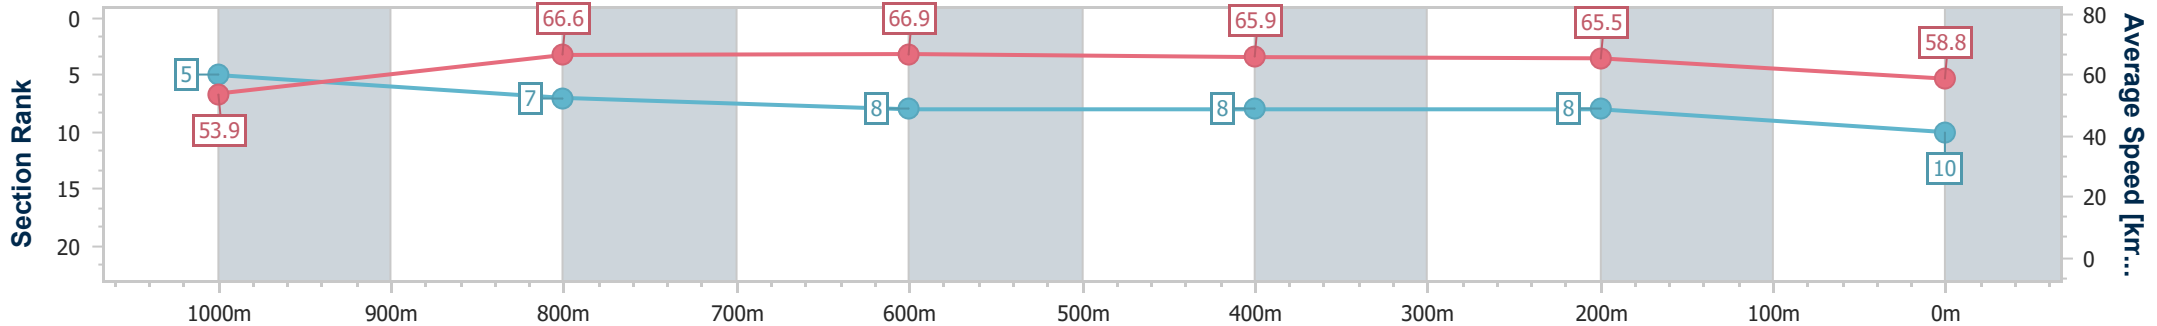

- [] Ranking at each section and finish
- .-.- No data available at this section
- NA No data available

Horse/Jockey Name	Ecclestone
Final Rank	10
Fastest Section Time (Section)	0:10.85 (1000m)
Top Speed [km/h] (Section)	68.1 (Overall)
Race State	Finished

Doomben QLD Professional
Race 4: STRADBROKE SEASON BOOK NOW Class 1 Plate - 1200m

08 February 2025 - 14:03

BRISBANE RACING CLUB

Track Rating: Good 4, Weather: Fine, Rail Position: +2m Entire

Section	Overall	1000m	800m	600m	400m	200m
Section Times	1:09.41 [10] (0:13.40)	0:56.01 [5] (0:10.85)	0:45.16 [7] (0:10.88)	0:34.28 [8] (0:10.98)	0:23.30 [8] (0:11.06)	0:12.24 [8] (0:12.24)
Average Speed [km/h]	53.9	66.6	66.9	65.9	65.5	58.8
Top Speed [km/h]	68.1	68.0	67.6	66.9	66.6	62.1
Avg. Dist. to Rail [m]	8.4	2.2	1.6	1.5	3.3	4.6
Avg. Stride Freq. [Hz]	2.2	2.3	2.3	2.3	2.3	2.2
Avg. Stride Length [m]	6.6	8.2	8.1	8.0	7.9	7.5

- [] Ranking at each section and finish
- .-.- No data available at this section
- NA No data available

Horse/Jockey Name	Breezin'
Final Rank	11
Fastest Section Time (Section)	0:10.70 (1000m)
Top Speed [km/h] (Section)	69.9 (1000m)
Race State	Finished