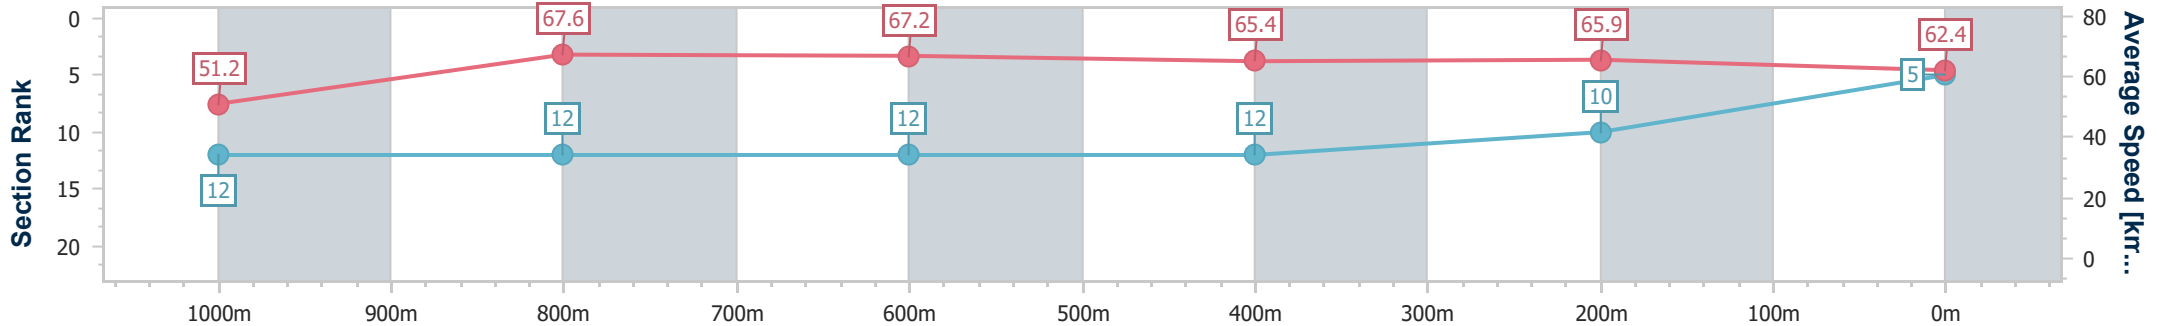

Horse/Jockey Name	Extreme Spirit
Final Rank	5
Fastest Section Time (Section)	0:10.64 (1000m)
Top Speed [km/h] (Section)	69.1 (1000m)
Race State	Finished

Doomben QLD Professional
Race 4: STRADBROKE SEASON BOOK NOW Class 1 Plate - 1200m
08 February 2025 - 14:03
Track Rating: Good 4, Weather: Fine, Rail Position: +2m Entire

BRISBANE
RACING CLUB

Section	Overall	1000m	800m	600m	400m	200m
Section Times	1:08.85 [5] (0:14.09)	0:54.76 [12] (0:10.64)	0:44.12 [12] (0:10.69)	0:33.43 [12] (0:11.01)	0:22.42 [12] (0:10.88)	0:11.54 [10] (0:11.54)
Average Speed [km/h]	51.2	67.6	67.2	65.4	65.9	62.4
Top Speed [km/h]	68.8	69.1	68.1	66.8	67.9	66.2
Avg. Dist. to Rail [m]	3.9	0.4	0.7	0.3	0.7	0.7
Avg. Stride Freq. [Hz]	2.2	2.3	2.3	2.3	2.3	2.3
Avg. Stride Length [m]	6.4	8.1	8.0	7.8	7.8	7.5

- [ ] Ranking at each section and finish
- -.-.- No data available at this section
- NA No data available