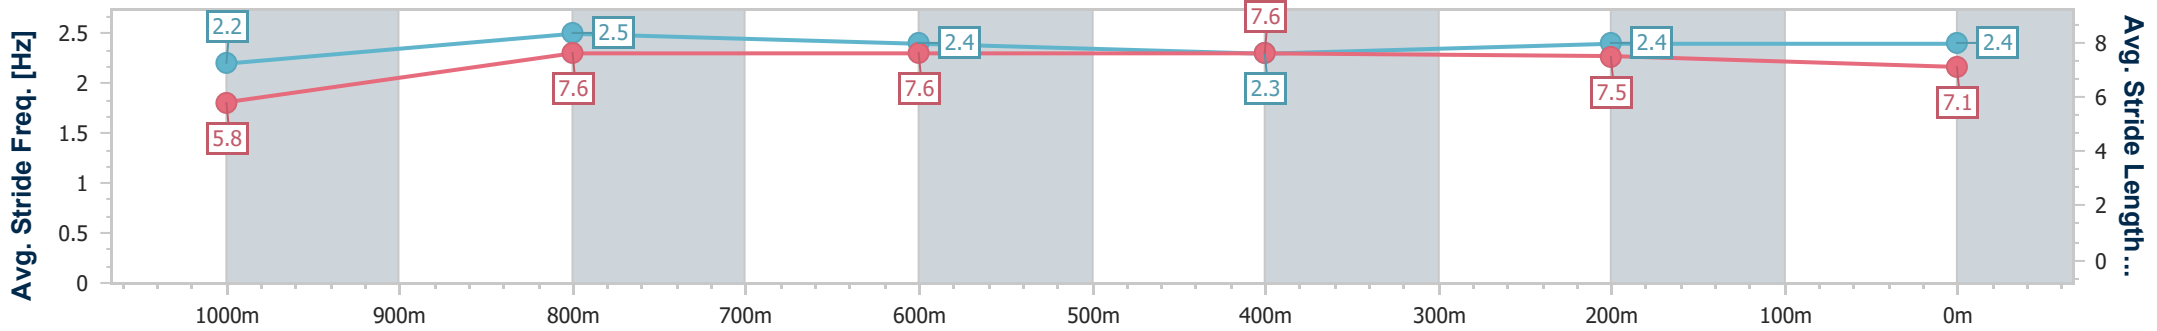

Horse/Jockey Name	Bold And Smooth
Final Rank	5
Fastest Section Time (Section)	0:08.49 (Overall)
Top Speed [km/h] (Section)	68.1 (1000m)
Race State	Finished

Doomben QLD Professional
Race 6: SKY RACING Class 3 Plate - 1110m
08 February 2025 - 15:09
Track Rating: Good 4, Weather: Fine, Rail Position: +2m Entire

BRISBANE
RACING CLUB

Section	Overall	1000m	800m	600m	400m	200m
Section Times	1:03.96 [5] (0:08.49)	0:55.47 [3] (0:10.77)	0:44.70 [3] (0:10.85)	0:33.85 [4] (0:11.22)	0:22.63 [5] (0:10.87)	0:11.76 [4]
Average Speed [km/h]	46.6	67.2	66.8	64.1	65.9	61.3
Top Speed [km/h]	64.5	68.1	67.7	66.2	67.3	63.9
Avg. Dist. to Rail [m]	2.7	0.6	1.3	0.3	1.3	1.6
Avg. Stride Freq. [Hz]	2.2	2.5	2.4	2.3	2.4	2.4
Avg. Stride Length [m]	5.8	7.6	7.6	7.6	7.5	7.1

- [ ] Ranking at each section and finish
- -.-.- No data available at this section
- NA No data available