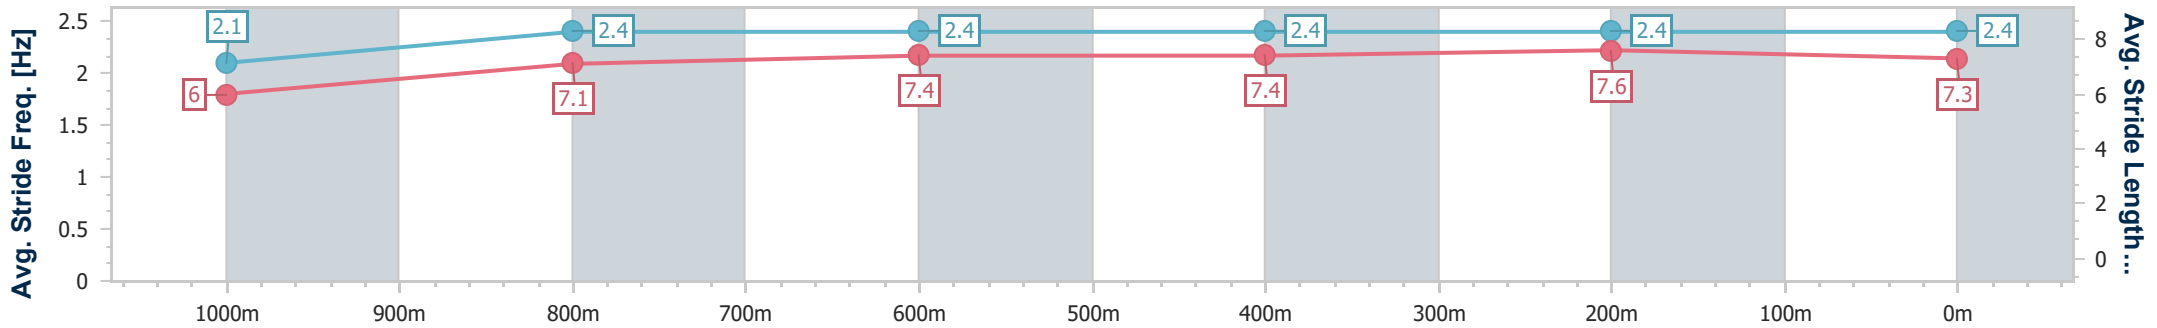

Horse/Jockey Name	Deer Trail
Final Rank	7
Fastest Section Time (Section)	0:08.66 (Overall)
Top Speed [km/h] (Section)	68.5 (800m)
Race State	Finished

Doomben QLD Professional
Race 6: SKY RACING Class 3 Plate - 1110m
08 February 2025 - 15:09
Track Rating: Good 4, Weather: Fine, Rail Position: +2m Entire

BRISBANE
RACING CLUB

Section	Overall	1000m	800m	600m	400m	200m
Section Times	1:04.02 [7] (0:08.66)	0:55.36 [5] (0:11.03)	0:44.33 [7] (0:10.71)	0:33.62 [7] (0:11.09)	0:22.53 [6] (0:10.88)	0:11.65 [6] (0:11.65)
Average Speed [km/h]	45.7	65.9	68.2	65.4	66.3	61.7
Top Speed [km/h]	64.0	66.7	68.5	67.5	67.4	64.7
Avg. Dist. to Rail [m]	3.6	2.0	2.5	1.5	1.3	3.9
Avg. Stride Freq. [Hz]	2.1	2.4	2.4	2.4	2.4	2.4
Avg. Stride Length [m]	6.0	7.1	7.4	7.4	7.6	7.3

- [ ] Ranking at each section and finish
- -.-.- No data available at this section
- NA No data available