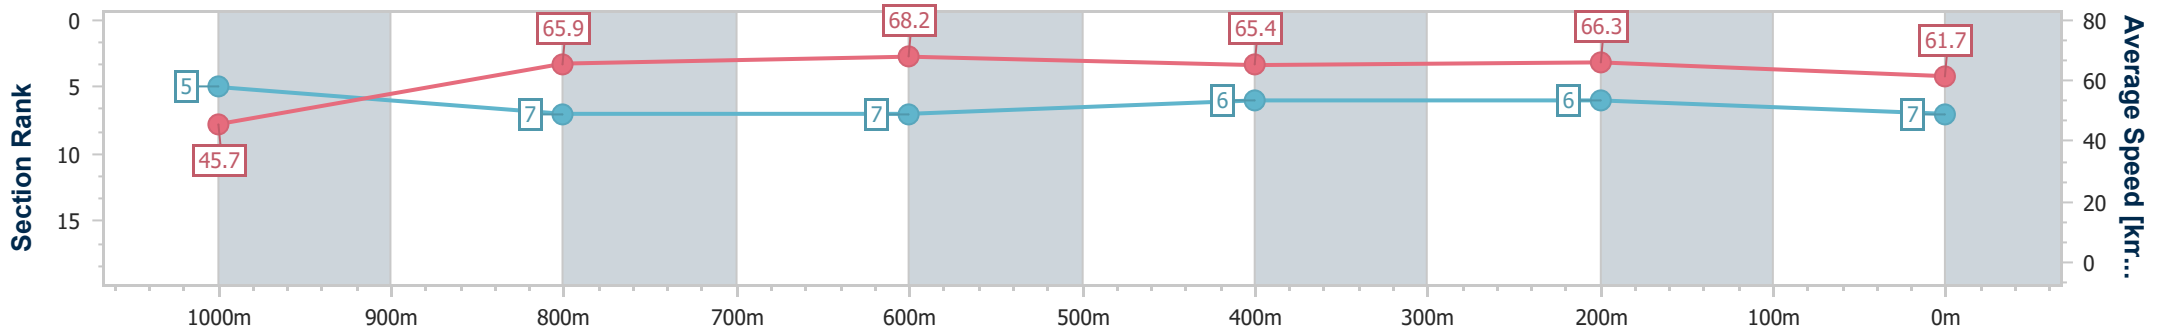

Horse/Jockey Name	Deer Trail
Final Rank	7
Fastest Section Time (Section)	0:08.66 (Overall)
Top Speed [km/h] (Section)	68.5 (800m)
Race State	Finished

Doomben QLD Professional
Race 6: SKY RACING Class 3 Plate - 1110m
08 February 2025 - 15:09
Track Rating: Good 4, Weather: Fine, Rail Position: +2m Entire

BRISBANE
RACING CLUB

Section	Overall	1000m	800m	600m	400m	200m
Section Times	1:04.02 [7] (0:08.66)	0:55.36 [5] (0:11.03)	0:44.33 [7] (0:10.71)	0:33.62 [7] (0:11.09)	0:22.53 [6] (0:10.88)	0:11.65 [6] (0:11.65)
Average Speed [km/h]	45.7	65.9	68.2	65.4	66.3	61.7
Top Speed [km/h]	64.0	66.7	68.5	67.5	67.4	64.7
Avg. Dist. to Rail [m]	3.6	2.0	2.5	1.5	1.3	3.9
Avg. Stride Freq. [Hz]	2.1	2.4	2.4	2.4	2.4	2.4
Avg. Stride Length [m]	6.0	7.1	7.4	7.4	7.6	7.3

- [ ] Ranking at each section and finish
- -.-.- No data available at this section
- NA No data available