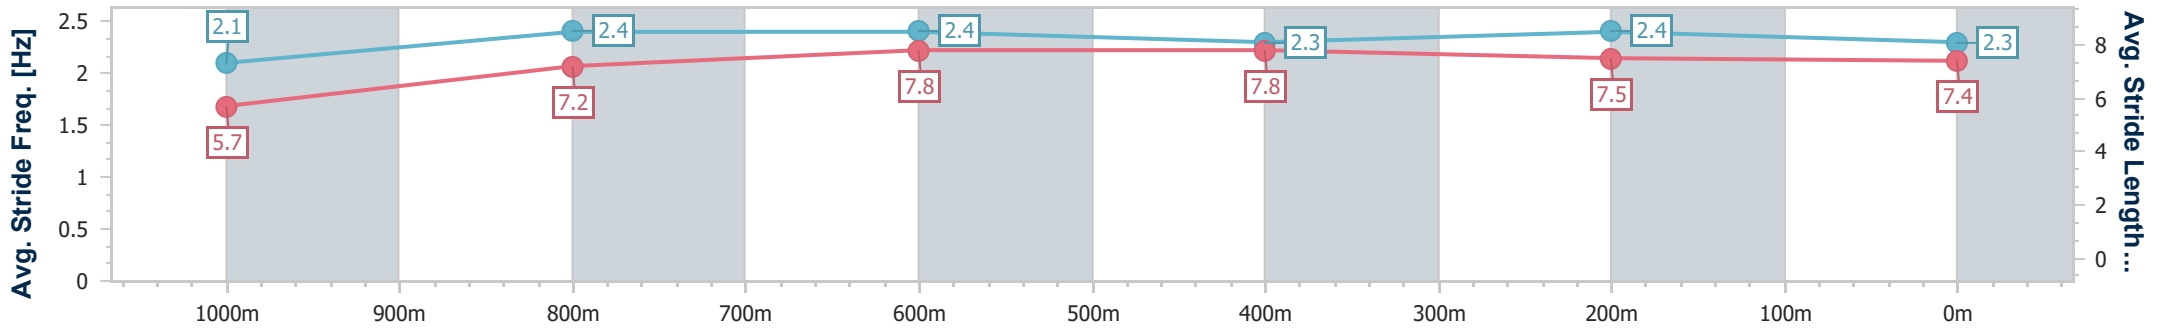

Doomben QLD Professional

Race 6: SKY RACING Class 3 Plate - 1110m

08 February 2025 - 15:09

Track Rating: Good 4, Weather: Fine, Rail Position: +2m Entire

BRISBANE RACING CLUB

Section	Overall	1000m	800m	600m	400m	200m
Section Times	1:03.90 [4] (0:08.94)	0:54.96 [10] (0:10.75)	0:44.21 [8] (0:10.81)	0:33.40 [8] (0:11.00)	0:22.40 [7] (0:10.74)	0:11.66 [5]
Average Speed [km/h]	44.3	67.4	68.5	65.7	66.5	61.9
Top Speed [km/h]	64.3	68.2	69.3	67.9	67.9	65.6
Avg. Dist. to Rail [m]	9.2	4.6	4.8	1.3	1.0	1.0
Avg. Stride Freq. [Hz]	2.1	2.4	2.4	2.3	2.4	2.3
Avg. Stride Length [m]	5.7	7.2	7.8	7.8	7.5	7.4

- [] Ranking at each section and finish
- .-.- No data available at this section
- NA No data available

Horse/Jockey Name	Bold And Smooth
Final Rank	5
Fastest Section Time (Section)	0:08.49 (Overall)
Top Speed [km/h] (Section)	68.1 (1000m)
Race State	Finished