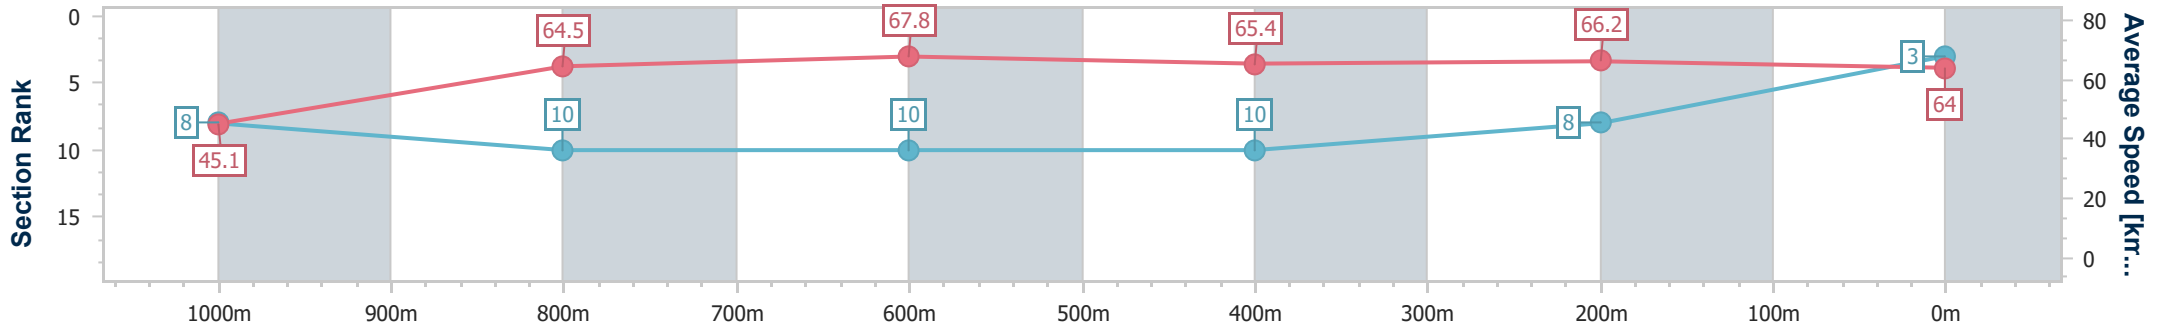

Doomben QLD Professional
Race 6: SKY RACING Class 3 Plate - 1110m
 08 February 2025 - 15:09
 Track Rating: Good 4, Weather: Fine, Rail Position: +2m Entire

BRISBANE
RACING CLUB

Section	Overall	1000m	800m	600m	400m	200m
Section Times	1:03.75 [3] (0:08.82)	0:54.93 [8] (0:11.17)	0:43.76 [10] (0:10.68)	0:33.08 [10] (0:11.00)	0:22.08 [10] (0:10.79)	0:11.29 [8] (0:11.29)
Average Speed [km/h]	45.1	64.5	67.8	65.4	66.2	64.0
Top Speed [km/h]	63.5	65.6	69.6	65.8	69.0	67.0
Avg. Dist. to Rail [m]	7.4	1.6	1.0	0.8	1.4	2.8
Avg. Stride Freq. [Hz]	2.3	2.5	2.5	2.5	2.5	2.5
Avg. Stride Length [m]	5.4	7.2	7.4	7.2	7.3	7.1