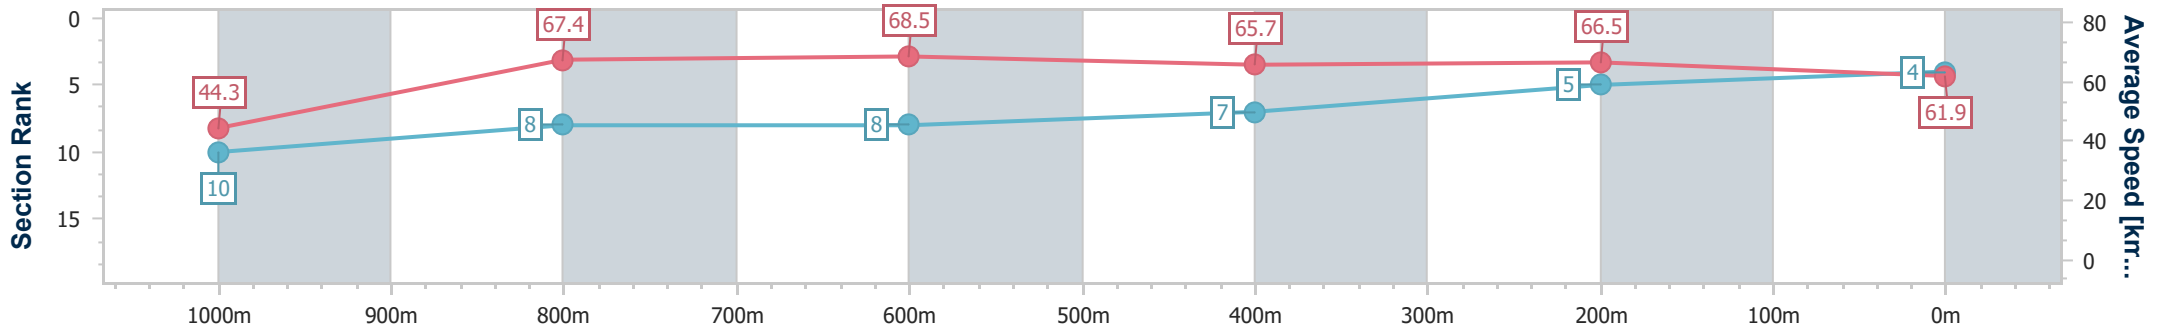

Doomben QLD Professional

Race 6: SKY RACING Class 3 Plate - 1110m

08 February 2025 - 15:09

Track Rating: Good 4, Weather: Fine, Rail Position: +2m Entire

BRISBANE RACING CLUB

Section	Overall	1000m	800m	600m	400m	200m
Section Times	1:03.90 [4] (0:08.94)	0:54.96 [10] (0:10.75)	0:44.21 [8] (0:10.81)	0:33.40 [8] (0:11.00)	0:22.40 [7] (0:10.74)	0:11.66 [5]
Average Speed [km/h]	44.3	67.4	68.5	65.7	66.5	61.9
Top Speed [km/h]	64.3	68.2	69.3	67.9	67.9	65.6
Avg. Dist. to Rail [m]	9.2	4.6	4.8	1.3	1.0	1.0
Avg. Stride Freq. [Hz]	2.1	2.4	2.4	2.3	2.4	2.3
Avg. Stride Length [m]	5.7	7.2	7.8	7.8	7.5	7.4