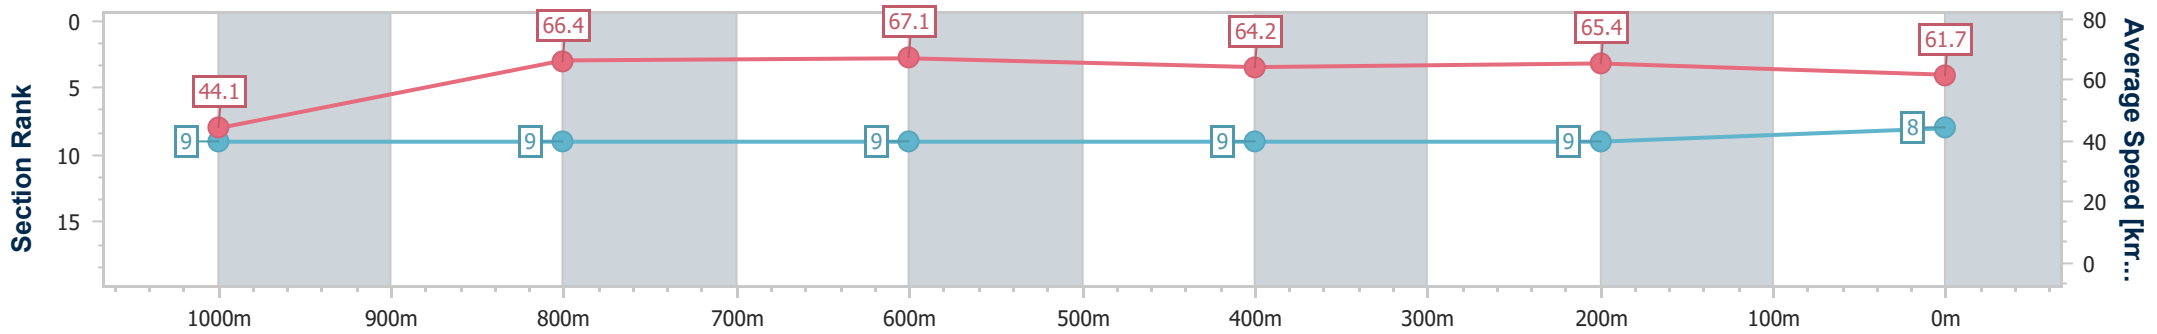

Horse/Jockey Name	Tellez
Final Rank	8
Fastest Section Time (Section)	0:08.92 (Overall)
Top Speed [km/h] (Section)	67.9 (800m)
Race State	Finished

Doomben QLD Professional
Race 6: SKY RACING Class 3 Plate - 1110m
08 February 2025 - 15:09
Track Rating: Good 4, Weather: Fine, Rail Position: +2m Entire

BRISBANE
RACING CLUB

Section	Overall	1000m	800m	600m	400m	200m
Section Times	1:04.28 [8] (0:08.92)	0:55.36 [9] (0:10.87)	0:44.49 [9] (0:10.75)	0:33.74 [9] (0:11.11)	0:22.63 [9] (0:10.95)	0:11.68 [9] (0:11.68)
Average Speed [km/h]	44.1	66.4	67.1	64.2	65.4	61.7
Top Speed [km/h]	65.5	67.2	67.9	66.2	67.0	65.0
Avg. Dist. to Rail [m]	6.2	0.8	0.5	2.2	1.3	0.6
Avg. Stride Freq. [Hz]	2.2	2.5	2.4	2.3	2.4	2.4
Avg. Stride Length [m]	5.6	7.5	7.6	7.6	7.5	7.3

- [ ] Ranking at each section and finish
- -.-.- No data available at this section
- NA No data available