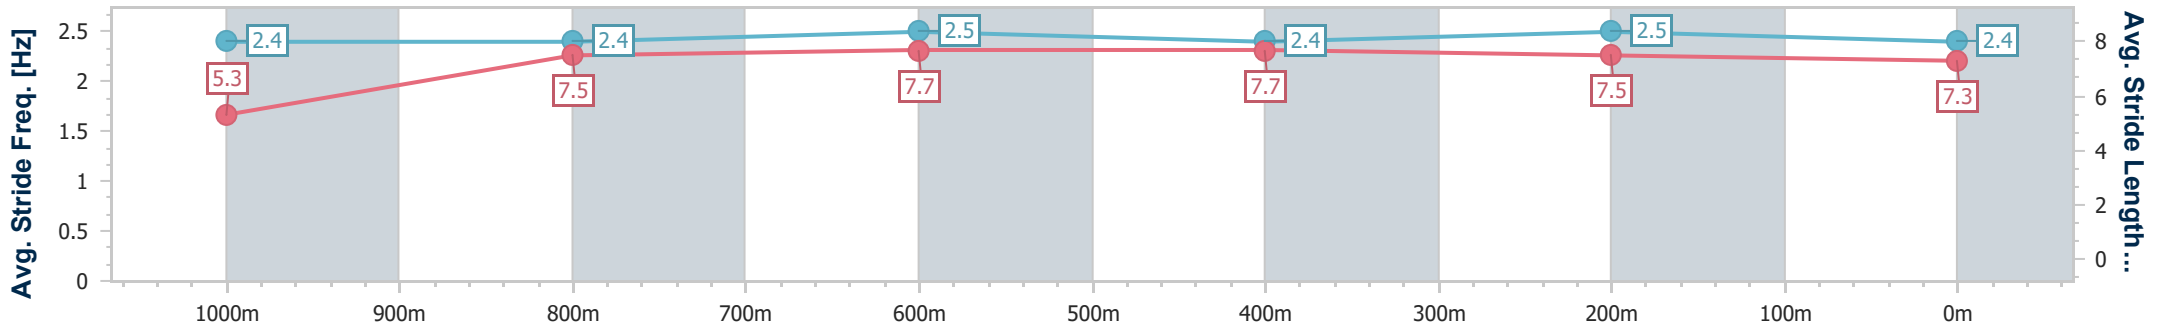

Doomben QLD Professional

Race 6: SKY RACING Class 3 Plate - 1110m

08 February 2025 - 15:09

Track Rating: Good 4, Weather: Fine, Rail Position: +2m Entire

BRISBANE RACING CLUB

Section	Overall	1000m	800m	600m	400m	200m
Section Times	1:03.32 [1] (0:08.64)	0:54.68 [4] (0:10.90)	0:43.78 [5] (0:10.66)	0:33.12 [5] (0:11.08)	0:22.04 [3] (0:10.78)	0:11.26 [3] (0:11.26)
Average Speed [km/h]	45.7	66.4	68.1	65.0	66.8	63.8
Top Speed [km/h]	65.2	68.1	68.9	67.6	67.7	66.8
Avg. Dist. to Rail [m]	5.2	2.0	1.2	0.6	0.5	0.5
Avg. Stride Freq. [Hz]	2.4	2.4	2.5	2.4	2.5	2.4
Avg. Stride Length [m]	5.3	7.5	7.7	7.7	7.5	7.3