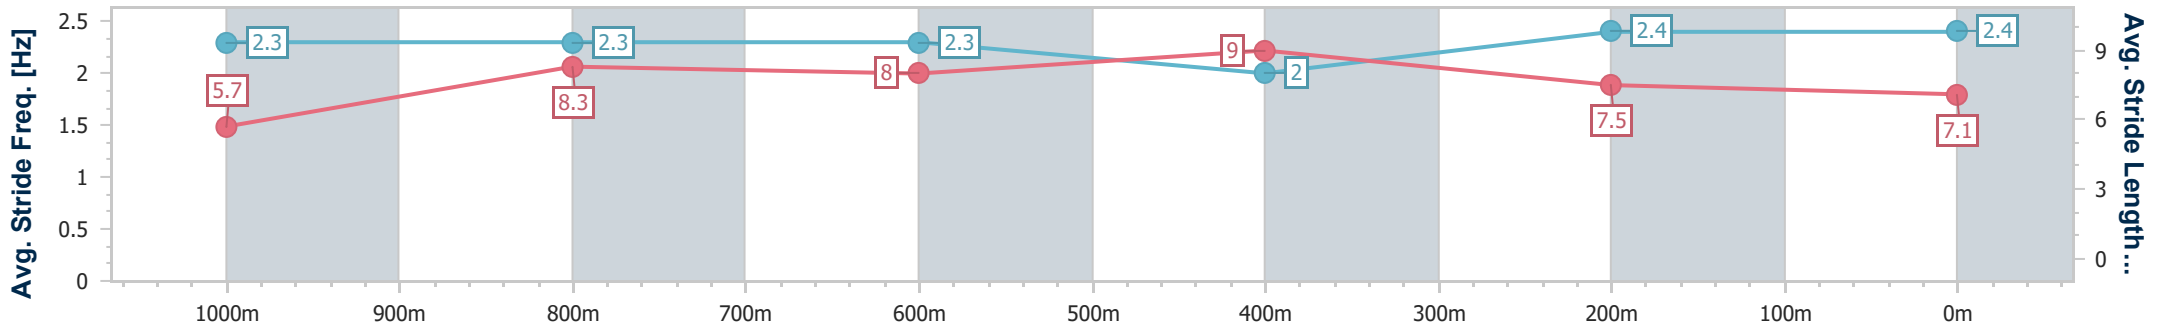

- [] Ranking at each section and finish
- .-.- No data available at this section
- NA No data available

Horse/Jockey Name	Belegato
Final Rank	6
Fastest Section Time (Section)	0:08.46 (Overall)
Top Speed [km/h] (Section)	70.1 (1000m)
Race State	Finished

Doomben QLD Professional
Race 6: SKY RACING Class 3 Plate - 1110m
 08 February 2025 - 15:09
 Track Rating: Good 4, Weather: Fine, Rail Position: +2m Entire

BRISBANE
RACING CLUB

Section	Overall	1000m	800m	600m	400m	200m
Section Times	1:04.01 [6] (0:08.46)	0:55.55 [2] (0:10.62)	0:44.93 [1] (0:10.88)	0:34.05 [2] (0:11.12)	0:22.93 [2] (0:10.94)	0:11.99 [2] (0:11.99)
Average Speed [km/h]	46.7	68.4	66.3	63.8	65.6	60.0
Top Speed [km/h]	64.8	70.1	68.8	65.6	66.4	63.8
Avg. Dist. to Rail [m]	7.1	3.1	0.5	1.9	2.3	1.7
Avg. Stride Freq. [Hz]	2.3	2.3	2.3	2.0	2.4	2.4
Avg. Stride Length [m]	5.7	8.3	8.0	9.0	7.5	7.1