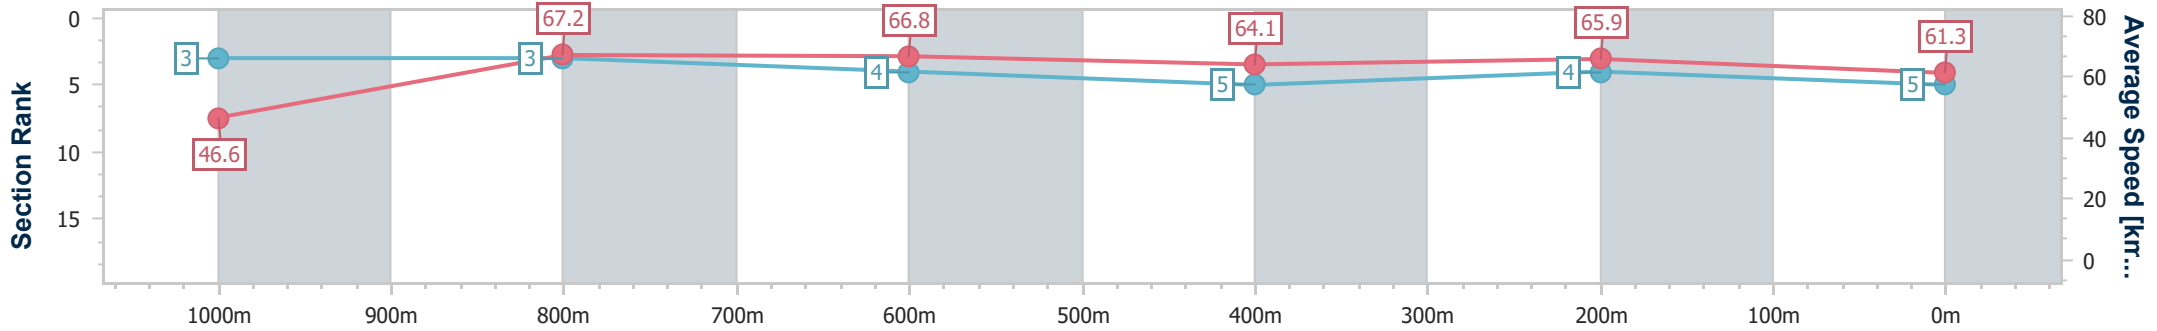

Horse/Jockey Name	Bold And Smooth
Final Rank	5
Fastest Section Time (Section)	0:08.49 (Overall)
Top Speed [km/h] (Section)	68.1 (1000m)
Race State	Finished

Doomben QLD Professional
Race 6: SKY RACING Class 3 Plate - 1110m
08 February 2025 - 15:09
Track Rating: Good 4, Weather: Fine, Rail Position: +2m Entire

BRISBANE
RACING CLUB

Section	Overall	1000m	800m	600m	400m	200m
Section Times	1:03.96 [5] (0:08.49)	0:55.47 [3] (0:10.77)	0:44.70 [3] (0:10.85)	0:33.85 [4] (0:11.22)	0:22.63 [5] (0:10.87)	0:11.76 [4]
Average Speed [km/h]	46.6	67.2	66.8	64.1	65.9	61.3
Top Speed [km/h]	64.5	68.1	67.7	66.2	67.3	63.9
Avg. Dist. to Rail [m]	2.7	0.6	1.3	0.3	1.3	1.6
Avg. Stride Freq. [Hz]	2.2	2.5	2.4	2.3	2.4	2.4
Avg. Stride Length [m]	5.8	7.6	7.6	7.6	7.5	7.1

- [ ] Ranking at each section and finish
- -.-.- No data available at this section
- NA No data available