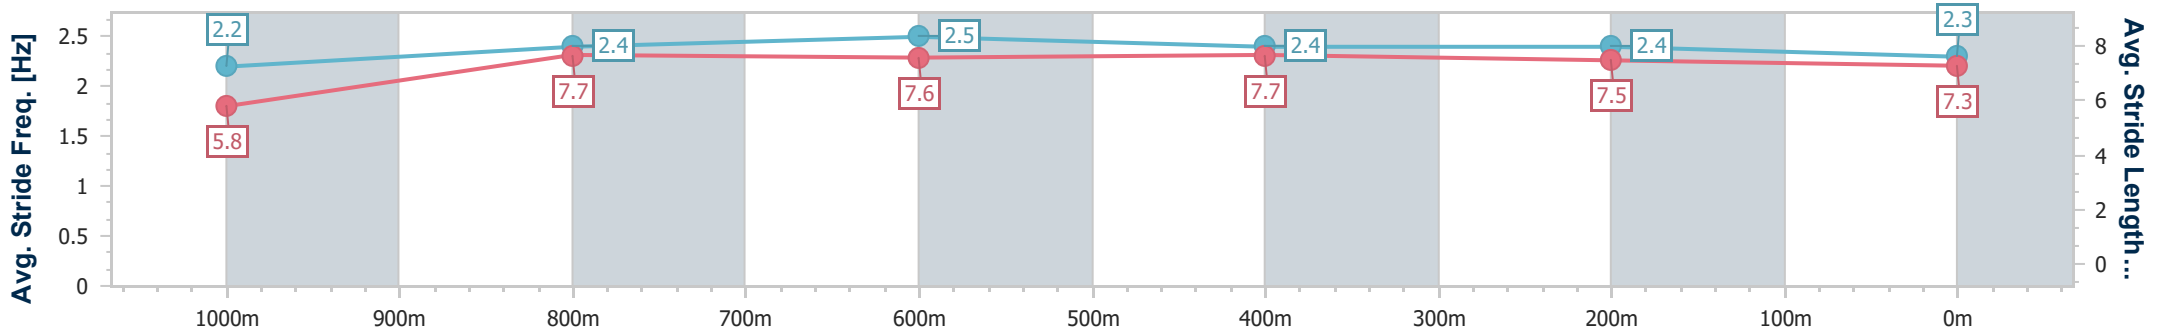

Doomben QLD Professional

Race 6: SKY RACING Class 3 Plate - 1110m

08 February 2025 - 15:09

Track Rating: Good 4, Weather: Fine, Rail Position: +2m Entire

BRISBANE RACING CLUB

Section	Overall	1000m	800m	600m	400m	200m
Section Times	1:03.71 [2] (0:08.42)	0:55.29 [1] (0:10.75)	0:44.54 [2] (0:10.68)	0:33.86 [1] (0:11.07)	0:22.79 [1] (0:10.95)	0:11.84 [1] (0:11.84)
Average Speed [km/h]	47.2	67.2	68.1	65.6	65.9	60.8
Top Speed [km/h]	65.0	69.0	70.0	67.5	67.2	64.8
Avg. Dist. to Rail [m]	4.4	1.1	2.4	1.9	1.6	1.2
Avg. Stride Freq. [Hz]	2.2	2.4	2.5	2.4	2.4	2.3
Avg. Stride Length [m]	5.8	7.7	7.6	7.7	7.5	7.3