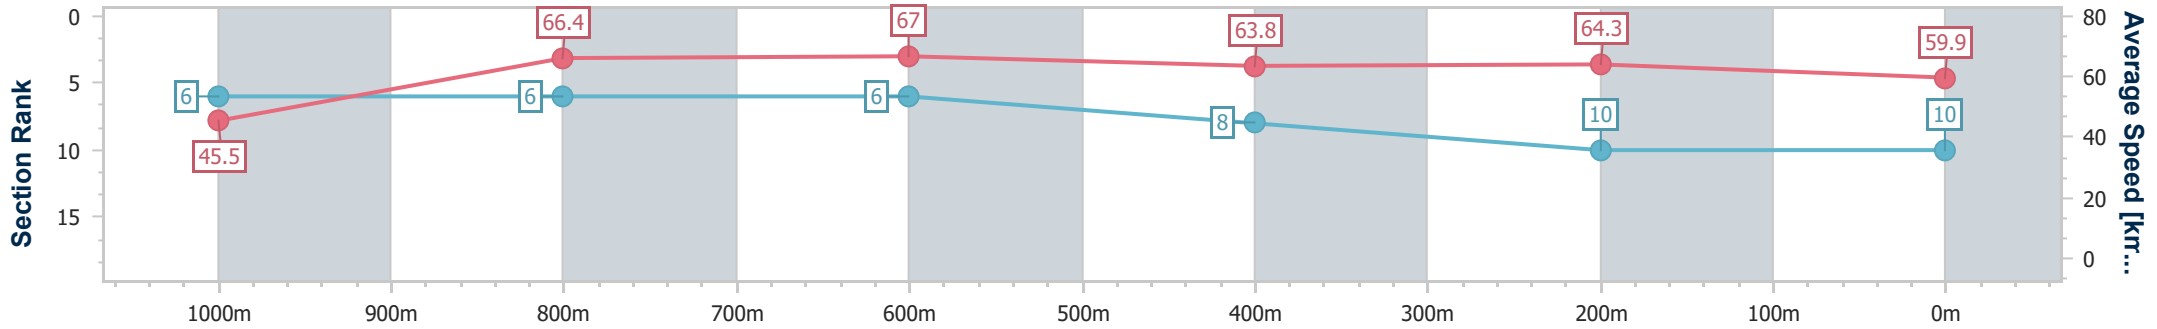

Horse/Jockey Name	Another Cognac
Final Rank	10
Fastest Section Time (Section)	0:08.67 (Overall)
Top Speed [km/h] (Section)	68.3 (800m)
Race State	Finished

Doomben QLD Professional
Race 6: SKY RACING Class 3 Plate - 1110m
08 February 2025 - 15:09
Track Rating: Good 4, Weather: Fine, Rail Position: +2m Entire

BRISBANE
RACING CLUB

Section	Overall	1000m	800m	600m	400m	200m
Section Times	1:04.66 [10] (0:08.67)	0:55.99 [6] (0:10.89)	0:45.10 [6] (0:10.75)	0:34.35 [6] (0:11.21)	0:23.14 [8] (0:11.11)	0:12.03 [10] (0:12.03)
Average Speed [km/h]	45.5	66.4	67.0	63.8	64.3	59.9
Top Speed [km/h]	63.9	68.3	68.3	65.4	65.4	63.8
Avg. Dist. to Rail [m]	1.5	0.8	0.8	1.4	2.4	1.7
Avg. Stride Freq. [Hz]	2.2	2.5	2.5	2.4	2.4	2.3
Avg. Stride Length [m]	5.7	7.5	7.5	7.5	7.4	7.1

- [ ] Ranking at each section and finish
- -.-.- No data available at this section
- NA No data available