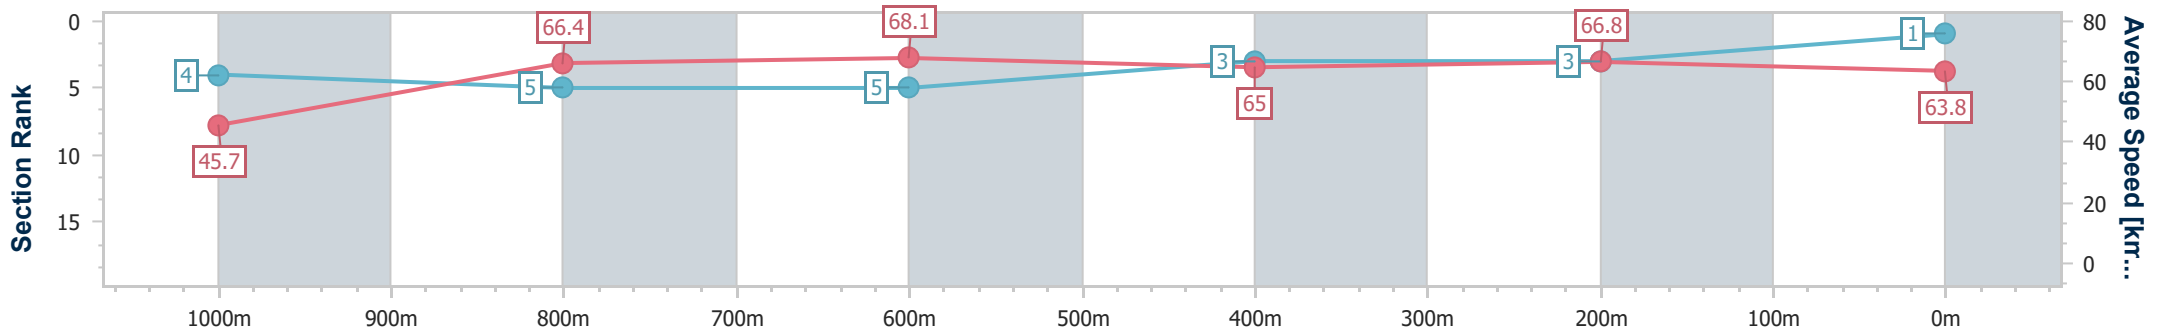

Doomben QLD Professional

Race 6: SKY RACING Class 3 Plate - 1110m

08 February 2025 - 15:09

Track Rating: Good 4, Weather: Fine, Rail Position: +2m Entire

BRISBANE RACING CLUB

Section	Overall	1000m	800m	600m	400m	200m
Section Times	1:03.32 [1] (0:08.64)	0:54.68 [4] (0:10.90)	0:43.78 [5] (0:10.66)	0:33.12 [5] (0:11.08)	0:22.04 [3] (0:10.78)	0:11.26 [3] (0:11.26)
Average Speed [km/h]	45.7	66.4	68.1	65.0	66.8	63.8
Top Speed [km/h]	65.2	68.1	68.9	67.6	67.7	66.8
Avg. Dist. to Rail [m]	5.2	2.0	1.2	0.6	0.5	0.5
Avg. Stride Freq. [Hz]	2.4	2.4	2.5	2.4	2.5	2.4
Avg. Stride Length [m]	5.3	7.5	7.7	7.7	7.5	7.3