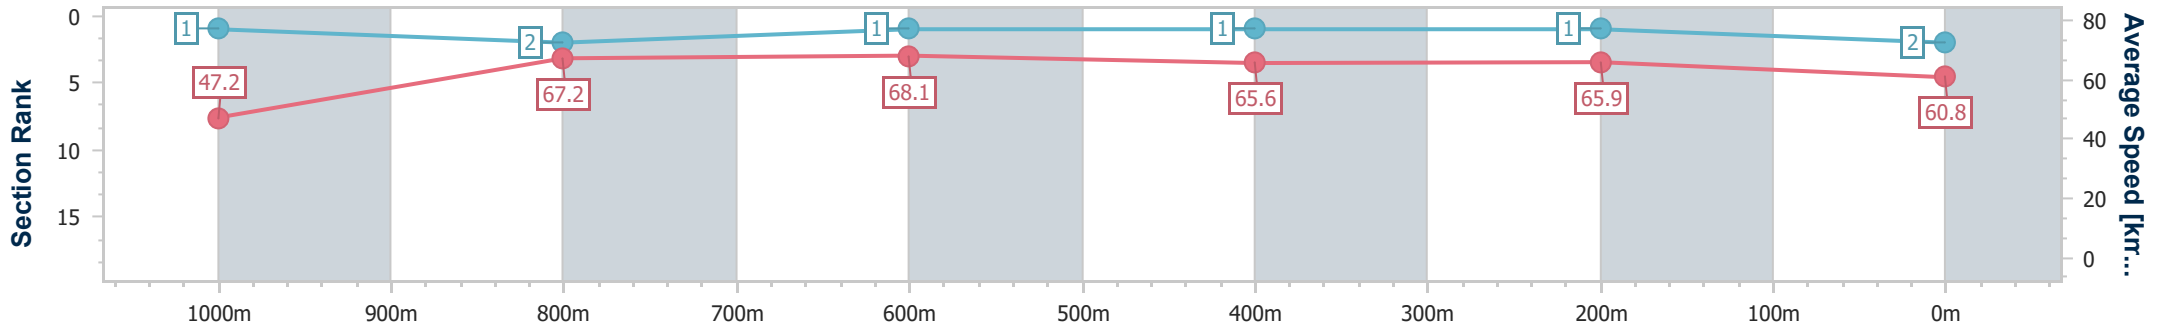

Doomben QLD Professional

Race 6: SKY RACING Class 3 Plate - 1110m

08 February 2025 - 15:09

Track Rating: Good 4, Weather: Fine, Rail Position: +2m Entire

BRISBANE RACING CLUB

Section	Overall	1000m	800m	600m	400m	200m
Section Times	1:03.71 [2] (0:08.42)	0:55.29 [1] (0:10.75)	0:44.54 [2] (0:10.68)	0:33.86 [1] (0:11.07)	0:22.79 [1] (0:10.95)	0:11.84 [1] (0:11.84)
Average Speed [km/h]	47.2	67.2	68.1	65.6	65.9	60.8
Top Speed [km/h]	65.0	69.0	70.0	67.5	67.2	64.8
Avg. Dist. to Rail [m]	4.4	1.1	2.4	1.9	1.6	1.2
Avg. Stride Freq. [Hz]	2.2	2.4	2.5	2.4	2.4	2.3
Avg. Stride Length [m]	5.8	7.7	7.6	7.7	7.5	7.3