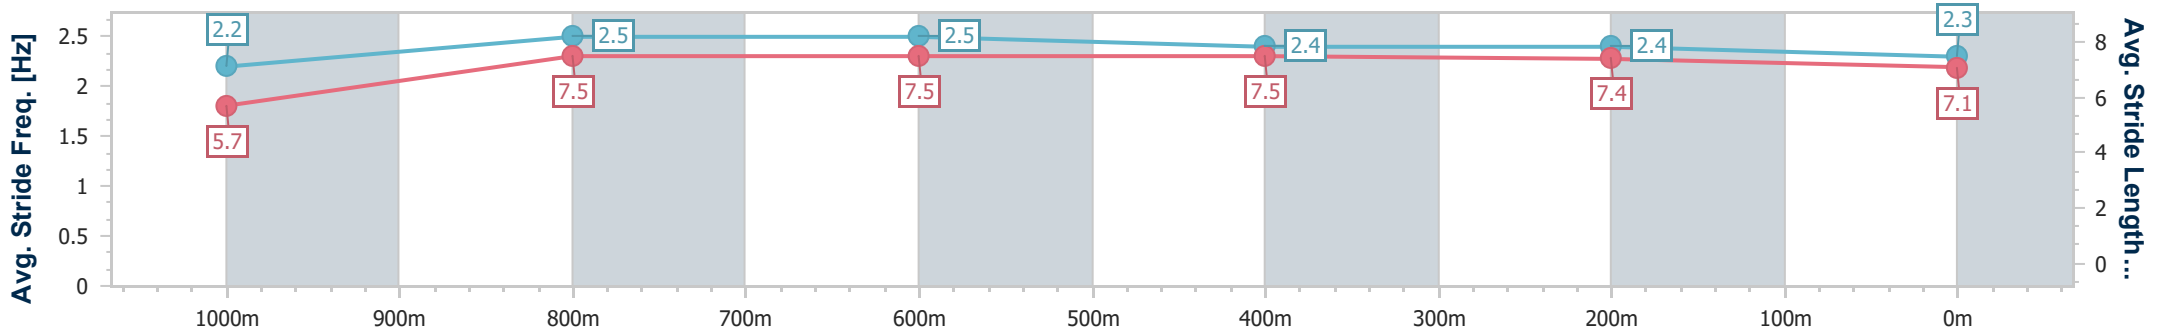

Doomben QLD Professional
Race 6: SKY RACING Class 3 Plate - 1110m
 08 February 2025 - 15:09
 Track Rating: Good 4, Weather: Fine, Rail Position: +2m Entire

BRISBANE
RACING CLUB

Section	Overall	1000m	800m	600m	400m	200m
Section Times	1:04.59 [9] (0:08.74)	0:55.85 [7] (0:10.60)	0:45.25 [4] (0:10.72)	0:34.53 [3] (0:11.23)	0:23.30 [4] (0:11.09)	0:12.21 [7] (0:12.21)
Average Speed [km/h]	45.6	68.2	67.3	64.7	65.0	58.8
Top Speed [km/h]	64.7	69.8	69.8	66.5	66.3	62.8
Avg. Dist. to Rail [m]	8.6	2.3	1.0	1.5	0.8	1.6
Avg. Stride Freq. [Hz]	2.3	2.5	2.5	2.5	2.5	2.3
Avg. Stride Length [m]	5.5	7.3	7.4	7.3	7.2	7.0

- [] Ranking at each section and finish
- .-.- No data available at this section
- NA No data available

Horse/Jockey Name	Another Cognac
Final Rank	10
Fastest Section Time (Section)	0:08.67 (Overall)
Top Speed [km/h] (Section)	68.3 (800m)
Race State	Finished

- [] Ranking at each section and finish
- .-.- No data available at this section
- NA No data available