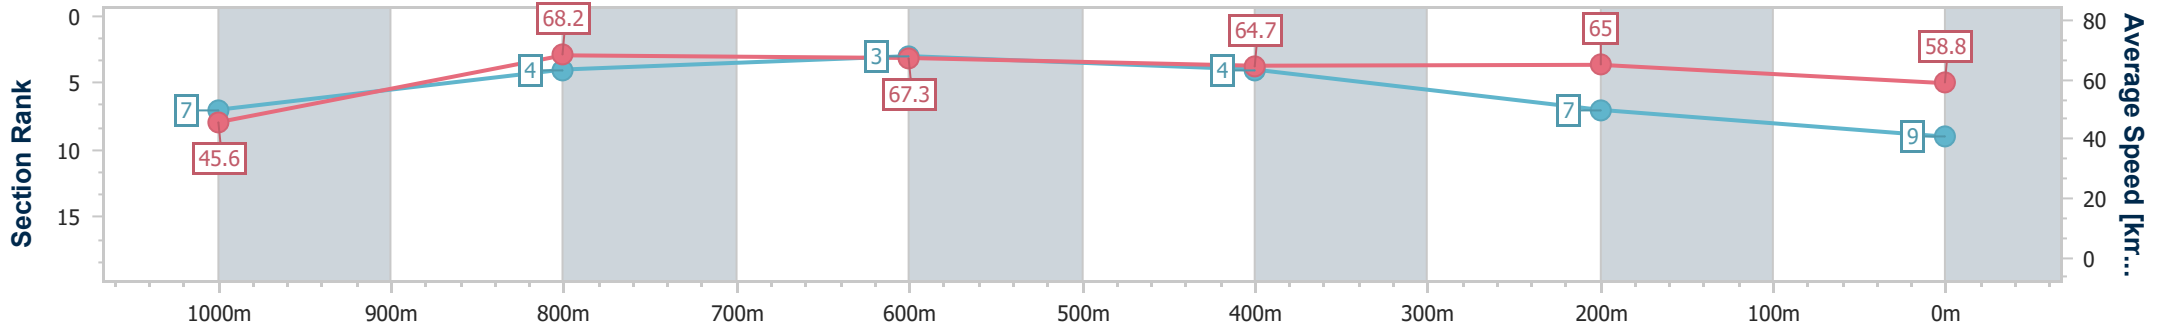

Horse/Jockey Name	Salt Lake Betty
Final Rank	9
Fastest Section Time (Section)	0:08.74 (Overall)
Top Speed [km/h] (Section)	69.8 (800m)
Race State	Finished

Doomben QLD Professional
Race 6: SKY RACING Class 3 Plate - 1110m
08 February 2025 - 15:09
Track Rating: Good 4, Weather: Fine, Rail Position: +2m Entire

BRISBANE
RACING CLUB

Section	Overall	1000m	800m	600m	400m	200m
Section Times	1:04.59 [9] (0:08.74)	0:55.85 [7] (0:10.60)	0:45.25 [4] (0:10.72)	0:34.53 [3] (0:11.23)	0:23.30 [4] (0:11.09)	0:12.21 [7] (0:12.21)
Average Speed [km/h]	45.6	68.2	67.3	64.7	65.0	58.8
Top Speed [km/h]	64.7	69.8	69.8	66.5	66.3	62.8
Avg. Dist. to Rail [m]	8.6	2.3	1.0	1.5	0.8	1.6
Avg. Stride Freq. [Hz]	2.3	2.5	2.5	2.5	2.5	2.3
Avg. Stride Length [m]	5.5	7.3	7.4	7.3	7.2	7.0

- [ ] Ranking at each section and finish
- -.-.- No data available at this section
- NA No data available