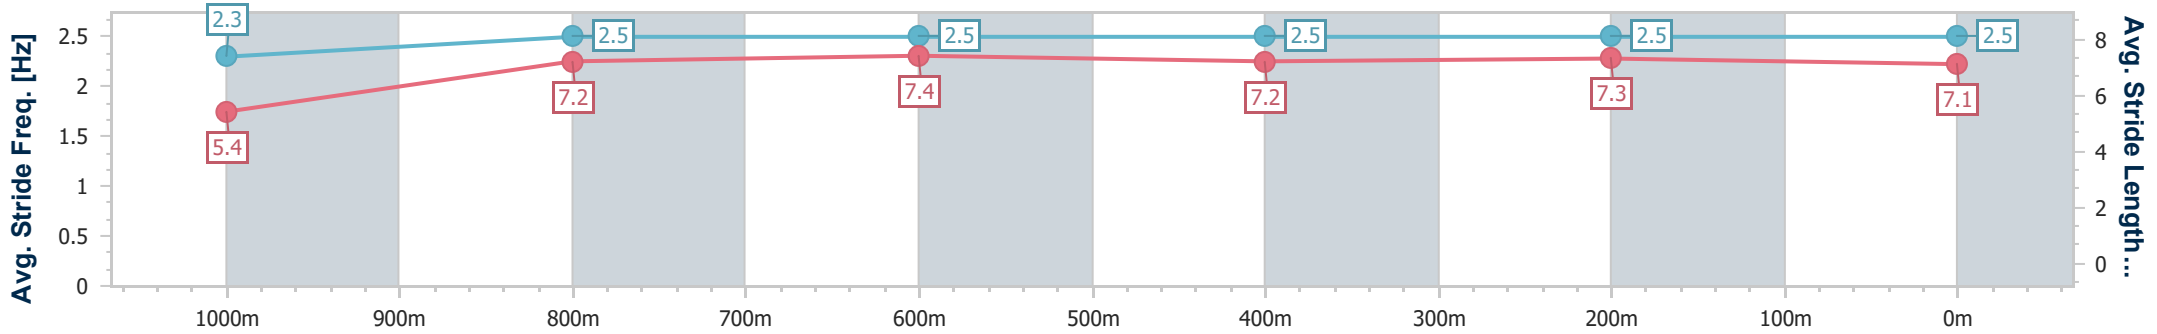

Doomben QLD Professional
Race 6: SKY RACING Class 3 Plate - 1110m
 08 February 2025 - 15:09
 Track Rating: Good 4, Weather: Fine, Rail Position: +2m Entire

BRISBANE
RACING CLUB

Section	Overall	1000m	800m	600m	400m	200m
Section Times	1:03.75 [3] (0:08.82)	0:54.93 [8] (0:11.17)	0:43.76 [10] (0:10.68)	0:33.08 [10] (0:11.00)	0:22.08 [10] (0:10.79)	0:11.29 [8] (0:11.29)
Average Speed [km/h]	45.1	64.5	67.8	65.4	66.2	64.0
Top Speed [km/h]	63.5	65.6	69.6	65.8	69.0	67.0
Avg. Dist. to Rail [m]	7.4	1.6	1.0	0.8	1.4	2.8
Avg. Stride Freq. [Hz]	2.3	2.5	2.5	2.5	2.5	2.5
Avg. Stride Length [m]	5.4	7.2	7.4	7.2	7.3	7.1