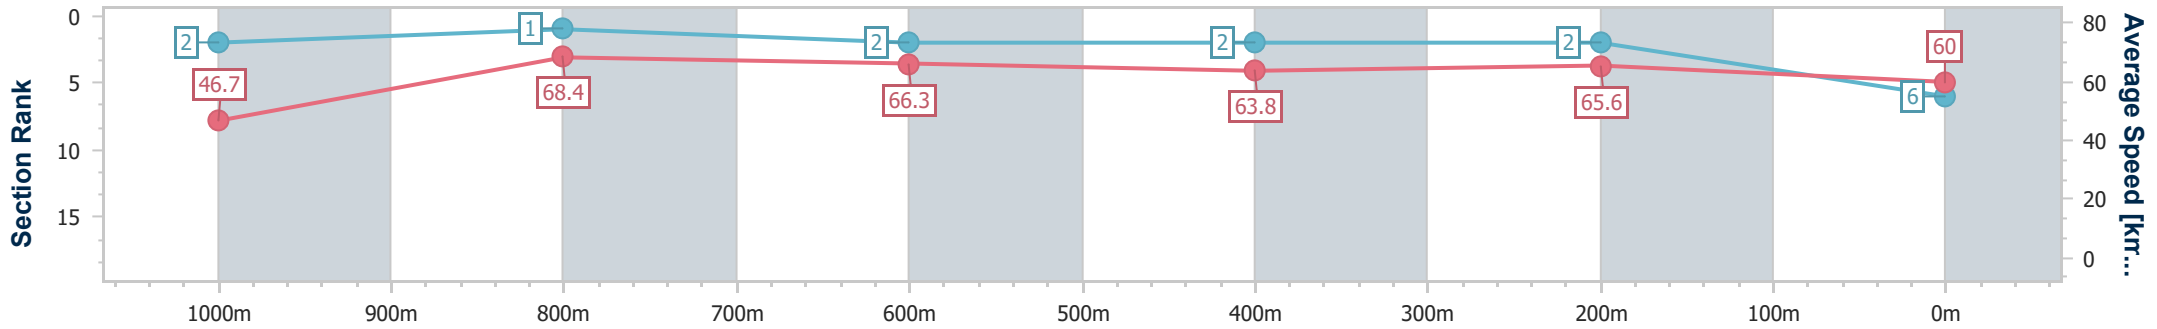

Horse/Jockey Name	Belegato
Final Rank	6
Fastest Section Time (Section)	0:08.46 (Overall)
Top Speed [km/h] (Section)	70.1 (1000m)
Race State	Finished

Doomben QLD Professional
Race 6: SKY RACING Class 3 Plate - 1110m
08 February 2025 - 15:09
Track Rating: Good 4, Weather: Fine, Rail Position: +2m Entire

BRISBANE
RACING CLUB

Section	Overall	1000m	800m	600m	400m	200m
Section Times	1:04.01 [6] (0:08.46)	0:55.55 [2] (0:10.62)	0:44.93 [1] (0:10.88)	0:34.05 [2] (0:11.12)	0:22.93 [2] (0:10.94)	0:11.99 [2] (0:11.99)
Average Speed [km/h]	46.7	68.4	66.3	63.8	65.6	60.0
Top Speed [km/h]	64.8	70.1	68.8	65.6	66.4	63.8
Avg. Dist. to Rail [m]	7.1	3.1	0.5	1.9	2.3	1.7
Avg. Stride Freq. [Hz]	2.3	2.3	2.3	2.0	2.4	2.4
Avg. Stride Length [m]	5.7	8.3	8.0	9.0	7.5	7.1

- [ ] Ranking at each section and finish
- -.-.- No data available at this section
- NA No data available