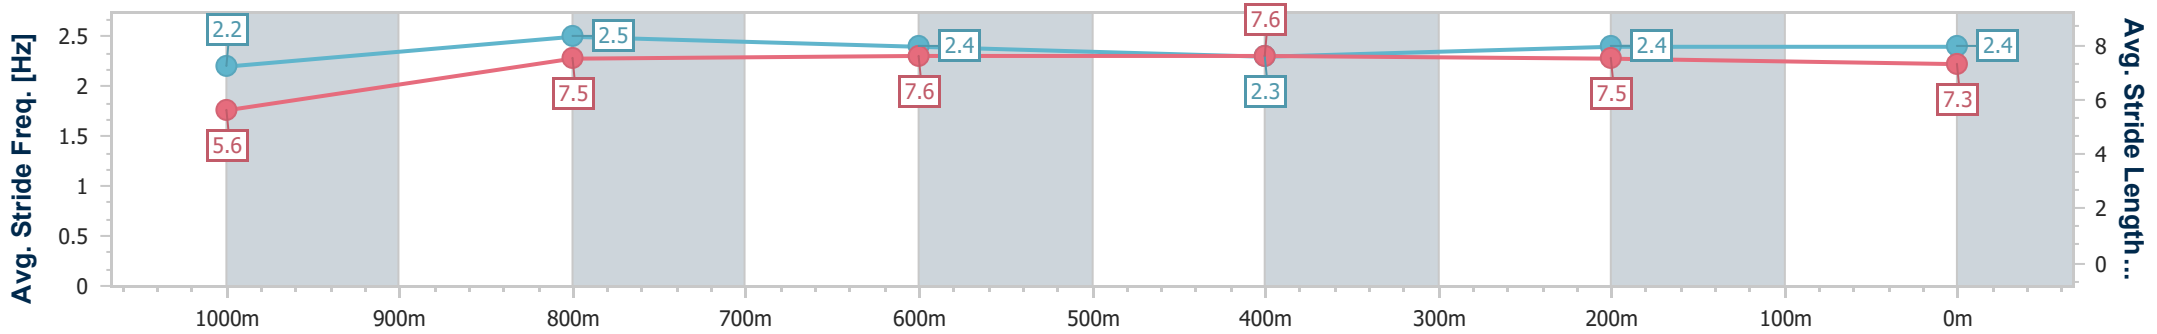

Horse/Jockey Name	Tellez
Final Rank	8
Fastest Section Time (Section)	0:08.92 (Overall)
Top Speed [km/h] (Section)	67.9 (800m)
Race State	Finished

Doomben QLD Professional
Race 6: SKY RACING Class 3 Plate - 1110m
08 February 2025 - 15:09
Track Rating: Good 4, Weather: Fine, Rail Position: +2m Entire

BRISBANE
RACING CLUB

Section	Overall	1000m	800m	600m	400m	200m
Section Times	1:04.28 [8] (0:08.92)	0:55.36 [9] (0:10.87)	0:44.49 [9] (0:10.75)	0:33.74 [9] (0:11.11)	0:22.63 [9] (0:10.95)	0:11.68 [9] (0:11.68)
Average Speed [km/h]	44.1	66.4	67.1	64.2	65.4	61.7
Top Speed [km/h]	65.5	67.2	67.9	66.2	67.0	65.0
Avg. Dist. to Rail [m]	6.2	0.8	0.5	2.2	1.3	0.6
Avg. Stride Freq. [Hz]	2.2	2.5	2.4	2.3	2.4	2.4
Avg. Stride Length [m]	5.6	7.5	7.6	7.6	7.5	7.3

- [ ] Ranking at each section and finish
- -.-.- No data available at this section
- NA No data available