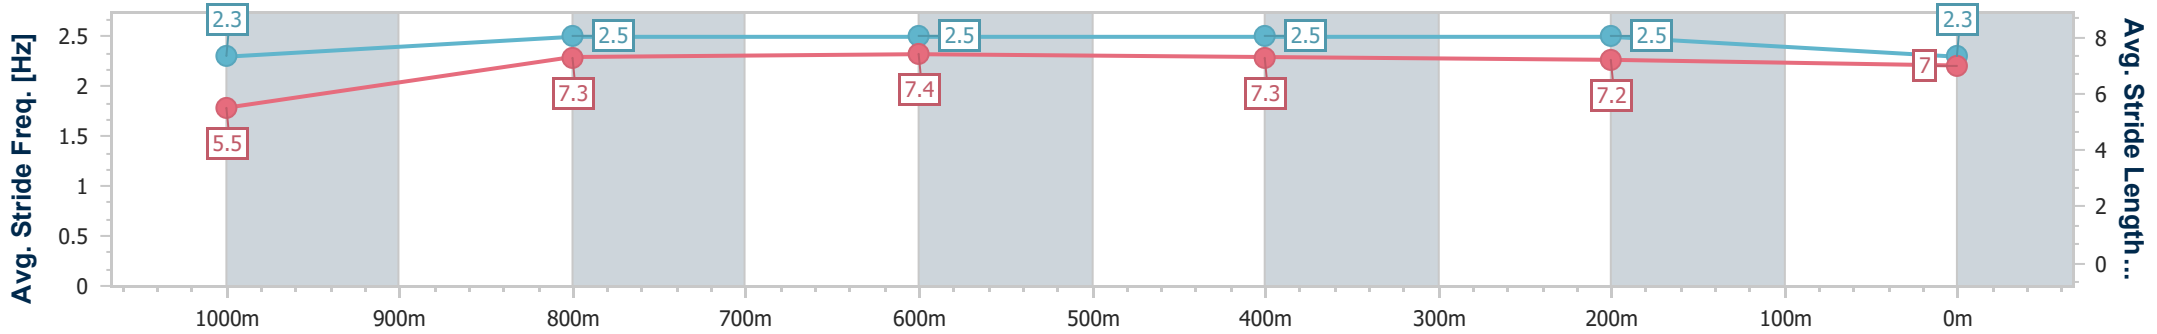

Doomben QLD Professional
Race 6: SKY RACING Class 3 Plate - 1110m
08 February 2025 - 15:09
Track Rating: Good 4, Weather: Fine, Rail Position: +2m Entire

BRISBANE
RACING CLUB

Section	Overall	1000m	800m	600m	400m	200m
Section Times	1:04.28 [8] (0:08.92)	0:55.36 [9] (0:10.87)	0:44.49 [9] (0:10.75)	0:33.74 [9] (0:11.11)	0:22.63 [9] (0:10.95)	0:11.68 [9] (0:11.68)
Average Speed [km/h]	44.1	66.4	67.1	64.2	65.4	61.7
Top Speed [km/h]	65.5	67.2	67.9	66.2	67.0	65.0
Avg. Dist. to Rail [m]	6.2	0.8	0.5	2.2	1.3	0.6
Avg. Stride Freq. [Hz]	2.2	2.5	2.4	2.3	2.4	2.4
Avg. Stride Length [m]	5.6	7.5	7.6	7.6	7.5	7.3

- [] Ranking at each section and finish
- .-.- No data available at this section
- NA No data available

Horse/Jockey Name	Salt Lake Betty
Final Rank	9
Fastest Section Time (Section)	0:08.74 (Overall)
Top Speed [km/h] (Section)	69.8 (800m)
Race State	Finished

Doomben QLD Professional
Race 6: SKY RACING Class 3 Plate - 1110m
 08 February 2025 - 15:09
 Track Rating: Good 4, Weather: Fine, Rail Position: +2m Entire

BRISBANE
RACING CLUB

Section	Overall	1000m	800m	600m	400m	200m
Section Times	1:04.59 [9] (0:08.74)	0:55.85 [7] (0:10.60)	0:45.25 [4] (0:10.72)	0:34.53 [3] (0:11.23)	0:23.30 [4] (0:11.09)	0:12.21 [7] (0:12.21)
Average Speed [km/h]	45.6	68.2	67.3	64.7	65.0	58.8
Top Speed [km/h]	64.7	69.8	69.8	66.5	66.3	62.8
Avg. Dist. to Rail [m]	8.6	2.3	1.0	1.5	0.8	1.6
Avg. Stride Freq. [Hz]	2.3	2.5	2.5	2.5	2.5	2.3
Avg. Stride Length [m]	5.5	7.3	7.4	7.3	7.2	7.0