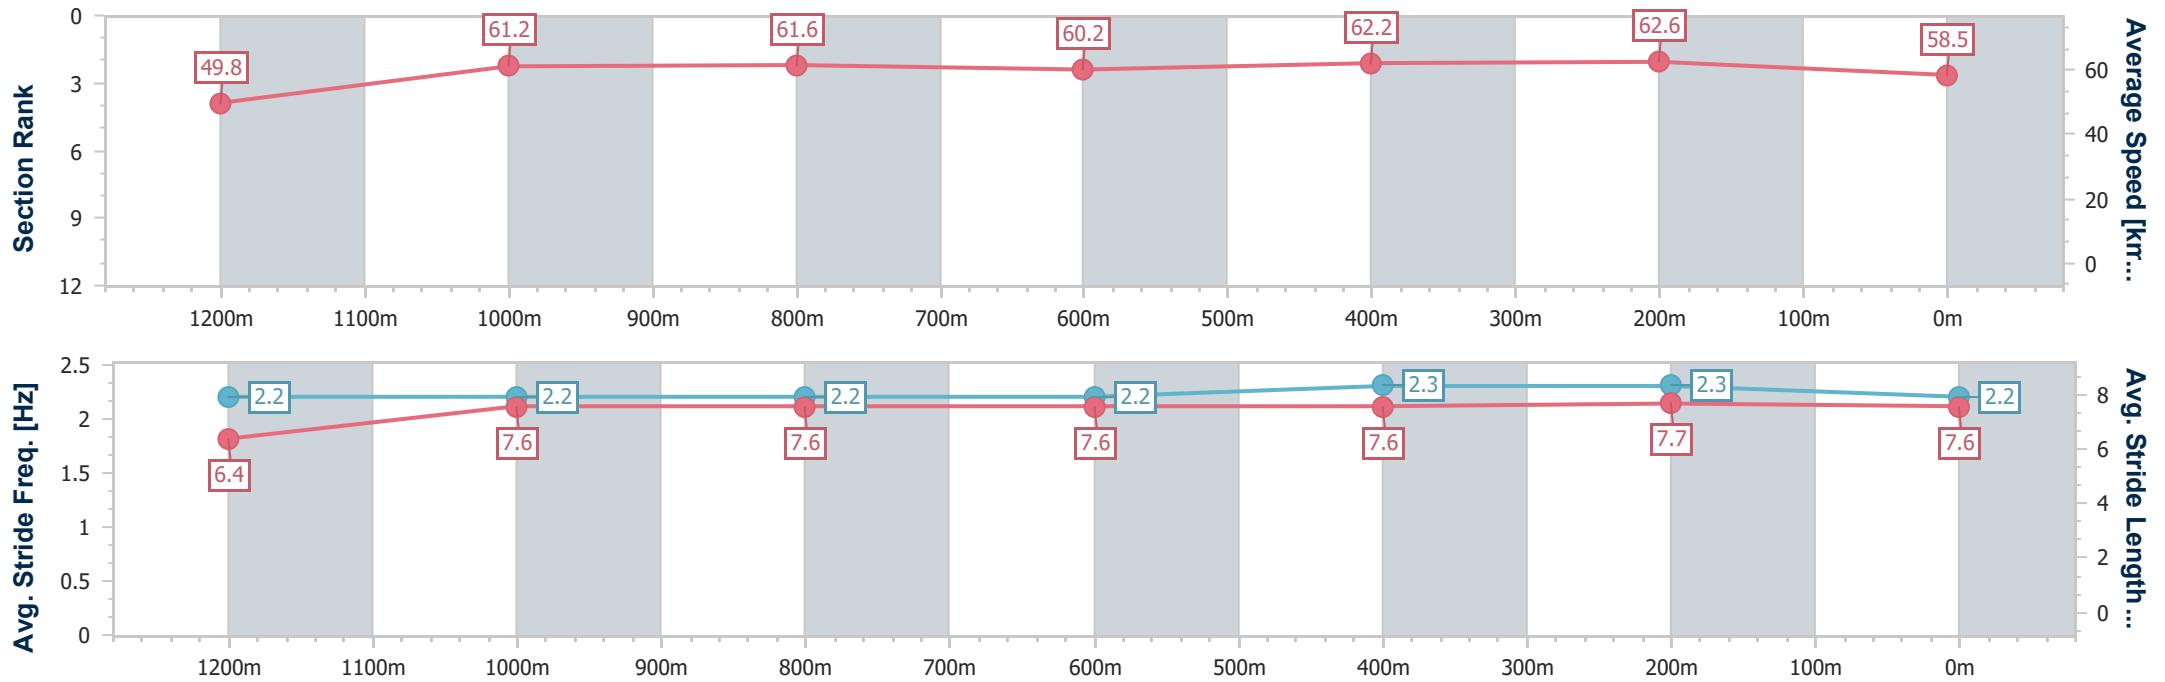

Sunshine Coast QLD Professional
Race 5: DOUBLE R THOROUGHBREDS BENCHMARK 70
Handicap - 1400m

09 February 2025 - 14:50

Track Rating: Good 4, Weather: Overcast, Rail Position: +5m Entire

Section	Overall	1200m	1000m	800m	600m	400m	200m
Section Times	1:25.52 [6] (0:14.34)	1:11.18 [2] (0:11.79)	0:59.39 [3] (0:11.80)	0:47.59 [3] (0:12.02)	0:35.57 [3] (0:11.65)	0:23.92 [3] (0:11.53)	0:12.39 [6] (0:12.39)
Average Speed [km/h]	50.3	61.1	61.4	60.3	62.2	62.4	58.2
Top Speed [km/h]	60.1	63.2	63.3	61.7	63.2	63.3	61.7
Avg. Dist. to Rail [m]	3.2	2.5	2.6	1.6	0.9	2.9	3.0
Avg. Stride Freq. [Hz]	2.2	2.2	2.2	2.2	2.2	2.3	2.2
Avg. Stride Length [m]	6.3	7.6	7.7	7.7	7.8	7.6	7.5

- [] Ranking at each section and finish
- .-.- No data available at this section
- NA No data available

Horse/Jockey Name	Cash Artist
Final Rank	7
Fastest Section Time (Section)	0:11.53 (400m)
Top Speed [km/h] (Section)	63.6 (400m)
Race State	Finished

Sunshine Coast QLD Professional
Race 5: DOUBLE R THOROUGHBREDS BENCHMARK 70
Handicap - 1400m

09 February 2025 - 14:50

Track Rating: Good 4, Weather: Overcast, Rail Position: +5m Entire

Section	Overall	1200m	1000m	800m	600m	400m	200m
Section Times	1:25.72 [7] (0:14.51)	1:11.21 [4] (0:11.75)	0:59.46 [4] (0:11.81)	0:47.65 [4] (0:12.13)	0:35.52 [4] (0:11.68)	0:23.84 [6] (0:11.53)	0:12.31 [7] (0:12.31)
Average Speed [km/h]	49.8	61.2	61.6	60.2	62.2	62.6	58.5
Top Speed [km/h]	61.7	61.8	62.6	61.5	63.4	63.6	61.2
Avg. Dist. to Rail [m]	5.6	3.4	3.3	2.4	1.8	2.7	1.1
Avg. Stride Freq. [Hz]	2.2	2.2	2.2	2.2	2.3	2.3	2.2
Avg. Stride Length [m]	6.4	7.6	7.6	7.6	7.6	7.7	7.6