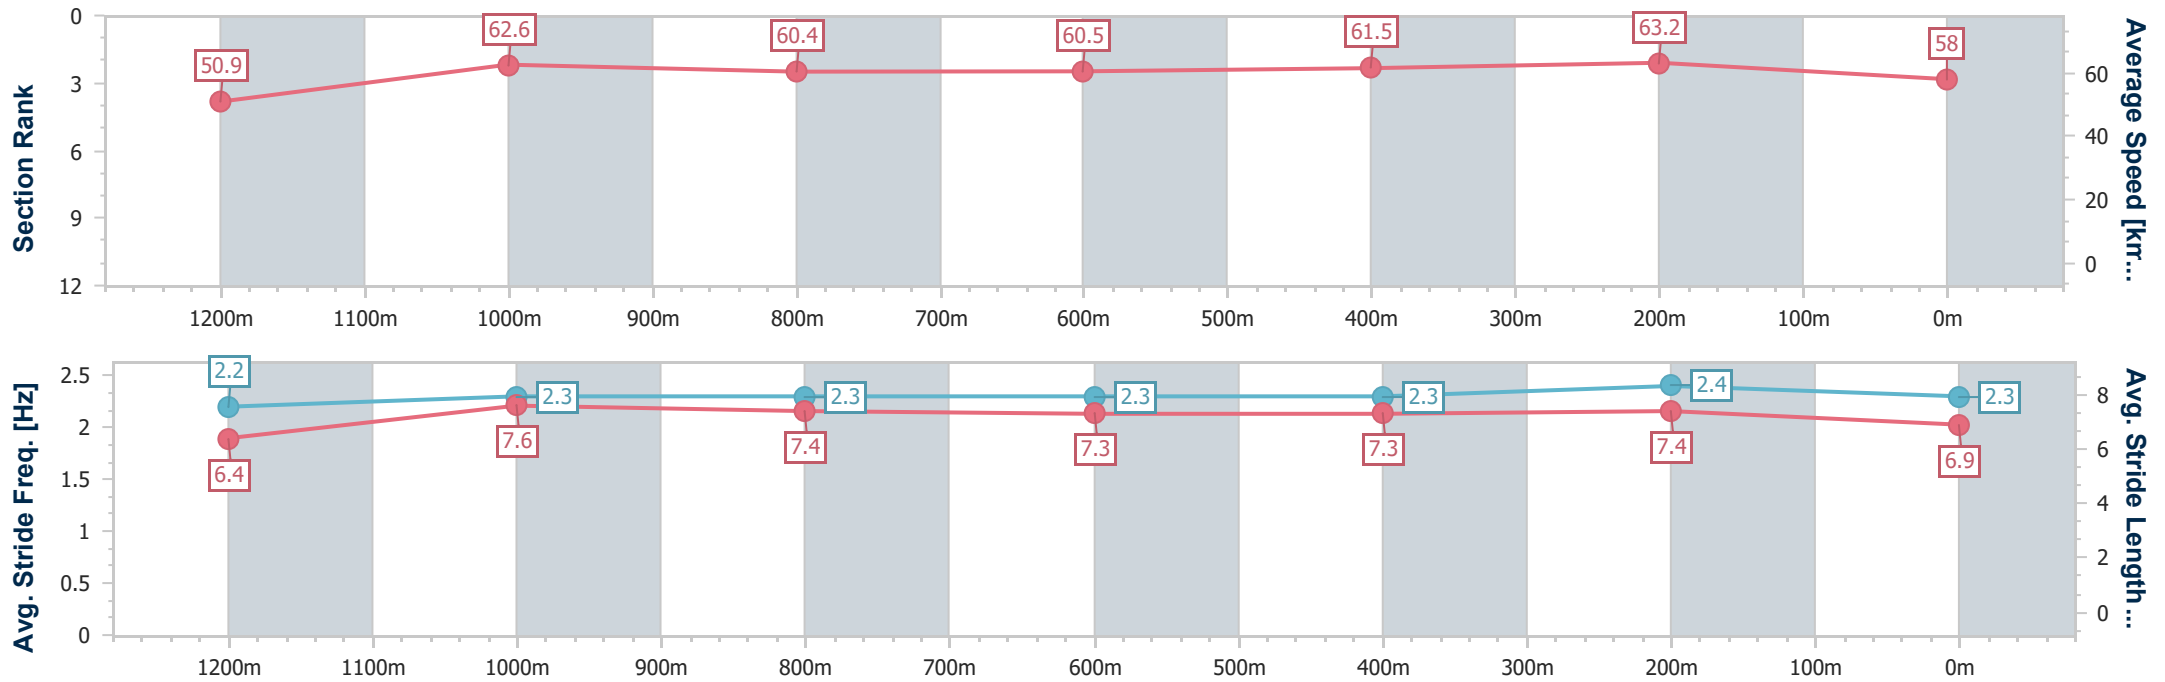

Sunshine Coast QLD Professional
 Race 5: DOUBLE R THOROUGHBREDS BENCHMARK 70
 Handicap - 1400m

09 February 2025 - 14:50

Track Rating: Good 4, Weather: Overcast, Rail Position: +5m Entire

Section	Overall	1200m	1000m	800m	600m	400m	200m
Section Times	1:24.94 [3] (0:14.36)	1:10.58 [3] (0:11.25)	0:59.33 [1] (0:11.73)	0:47.60 [1] (0:11.95)	0:35.65 [1] (0:11.79)	0:23.86 [1] (0:11.58)	0:12.28 [1] (0:12.28)
Average Speed [km/h]	50.1	64.0	61.8	60.3	61.1	62.0	58.8
Top Speed [km/h]	64.1	64.6	63.1	61.2	62.1	62.8	60.8
Avg. Dist. to Rail [m]	6.2	2.9	1.9	0.3	0.2	0.8	0.6
Avg. Stride Freq. [Hz]	2.3	2.5	2.4	2.4	2.4	2.5	2.4
Avg. Stride Length [m]	6.2	7.1	7.0	7.1	7.1	7.0	6.9

- [] Ranking at each section and finish
- .-.- No data available at this section
- NA No data available

Horse/Jockey Name	My Pins
Final Rank	4
Fastest Section Time (Section)	0:11.40 (400m)
Top Speed [km/h] (Section)	64.5 (400m)
Race State	Finished

Sunshine Coast QLD Professional
Race 5: DOUBLE R THOROUGHBREDS BENCHMARK 70
Handicap - 1400m

09 February 2025 - 14:50

Track Rating: Good 4, Weather: Overcast, Rail Position: +5m Entire

Section	Overall	1200m	1000m	800m	600m	400m	200m
Section Times	1:25.13 [4] (0:14.15)	1:10.98 [1] (0:11.50)	0:59.48 [2] (0:11.96)	0:47.52 [2] (0:11.99)	0:35.53 [2] (0:11.69)	0:23.84 [2] (0:11.40)	0:12.44 [2] (0:12.44)
Average Speed [km/h]	50.9	62.6	60.4	60.5	61.5	63.2	58.0
Top Speed [km/h]	59.5	64.3	63.5	61.0	63.0	64.5	60.8
Avg. Dist. to Rail [m]	3.7	2.3	1.6	1.1	0.5	1.5	1.3
Avg. Stride Freq. [Hz]	2.2	2.3	2.3	2.3	2.3	2.4	2.3
Avg. Stride Length [m]	6.4	7.6	7.4	7.3	7.3	7.4	6.9