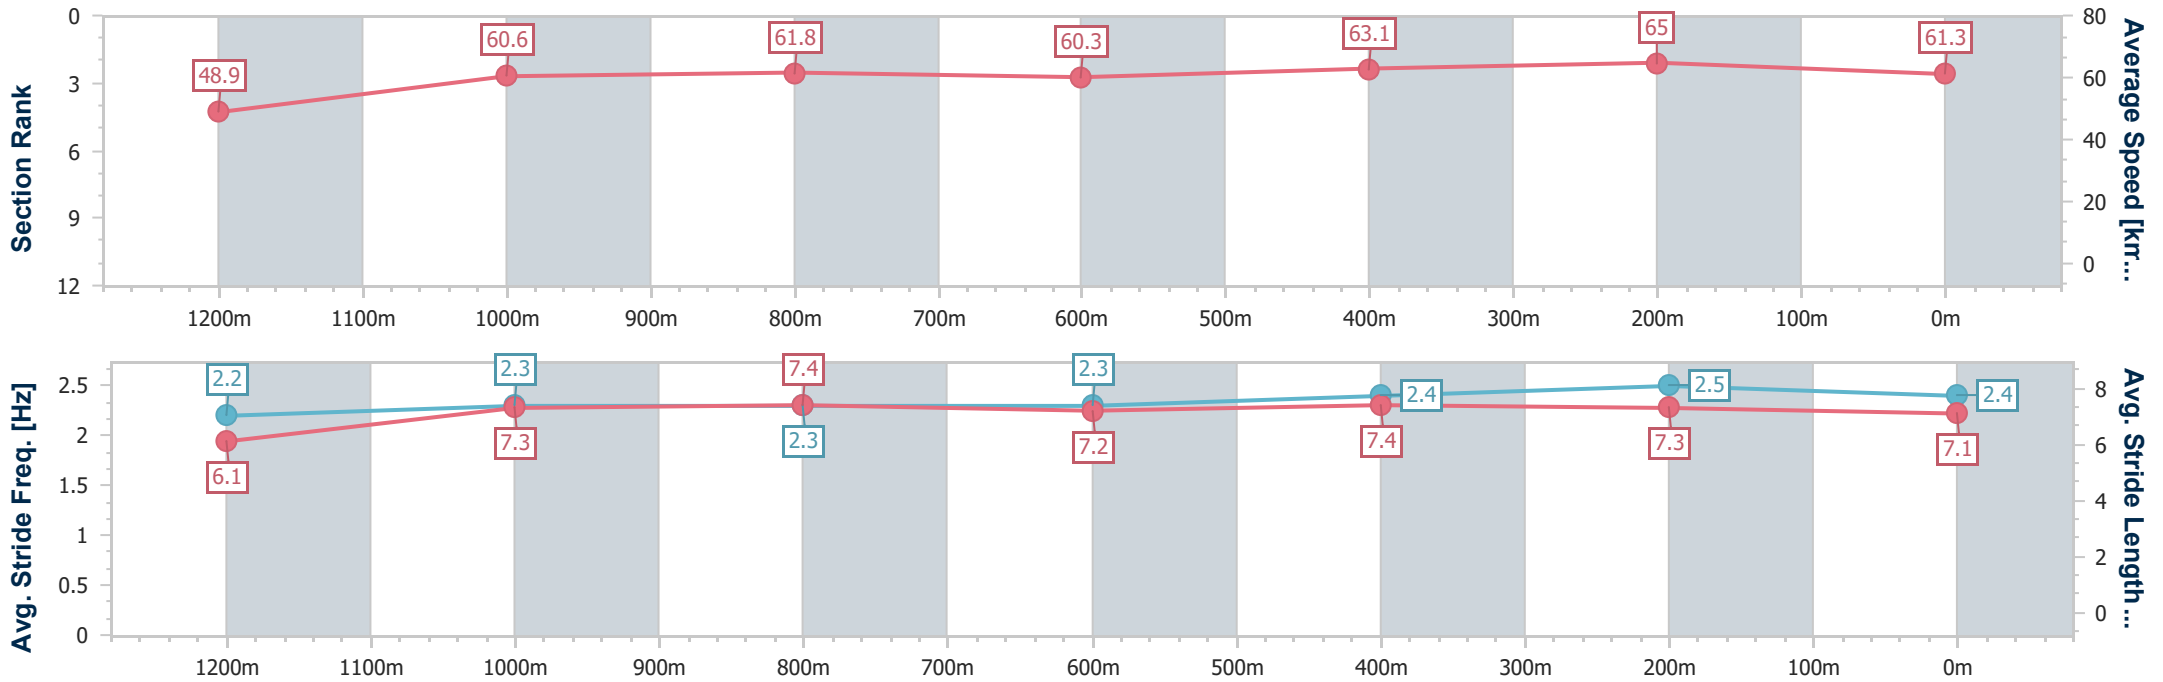

09 February 2025 - 14:50

Track Rating: Good 4, Weather: Overcast, Rail Position: +5m Entire

Section	Overall	1200m	1000m	800m	600m	400m	200m
Section Times	1:24.80 [1] (0:14.65)	1:10.15 [5] (0:11.88)	0:58.27 [5] (0:11.70)	0:46.57 [5] (0:12.00)	0:34.57 [5] (0:11.52)	0:23.05 [4] (0:11.13)	0:11.92 [3] (0:11.92)
Average Speed [km/h]	49.2	60.5	61.9	60.1	62.8	64.5	60.7
Top Speed [km/h]	60.7	61.8	63.9	61.7	65.4	65.5	63.2
Avg. Dist. to Rail [m]	4.8	2.9	2.3	0.8	0.8	3.5	3.9
Avg. Stride Freq. [Hz]	2.2	2.3	2.3	2.3	2.3	2.4	2.3
Avg. Stride Length [m]	6.2	7.2	7.4	7.3	7.6	7.5	7.3

- [] Ranking at each section and finish
- .-.- No data available at this section
- NA No data available

Horse/Jockey Name	Demitasse
Final Rank	2
Fastest Section Time (Section)	0:11.07 (400m)
Top Speed [km/h] (Section)	65.8 (400m)
Race State	Finished

Sunshine Coast QLD Professional
 Race 5: DOUBLE R THOROUGHBREDS BENCHMARK 70
 Handicap - 1400m

09 February 2025 - 14:50

Track Rating: Good 4, Weather: Overcast, Rail Position: +5m Entire

Section	Overall	1200m	1000m	800m	600m	400m	200m
Section Times	1:24.81 [2] (0:14.74)	1:10.07 [6] (0:11.87)	0:58.20 [6] (0:11.74)	0:46.46 [6] (0:12.07)	0:34.39 [7] (0:11.54)	0:22.85 [7] (0:11.07)	0:11.78 [5] (0:11.78)
Average Speed [km/h]	48.9	60.6	61.8	60.3	63.1	65.0	61.3
Top Speed [km/h]	60.2	61.9	62.7	62.7	65.4	65.8	64.1
Avg. Dist. to Rail [m]	7.6	3.5	2.8	1.6	2.1	4.6	4.5
Avg. Stride Freq. [Hz]	2.2	2.3	2.3	2.3	2.4	2.5	2.4
Avg. Stride Length [m]	6.1	7.3	7.4	7.2	7.4	7.3	7.1