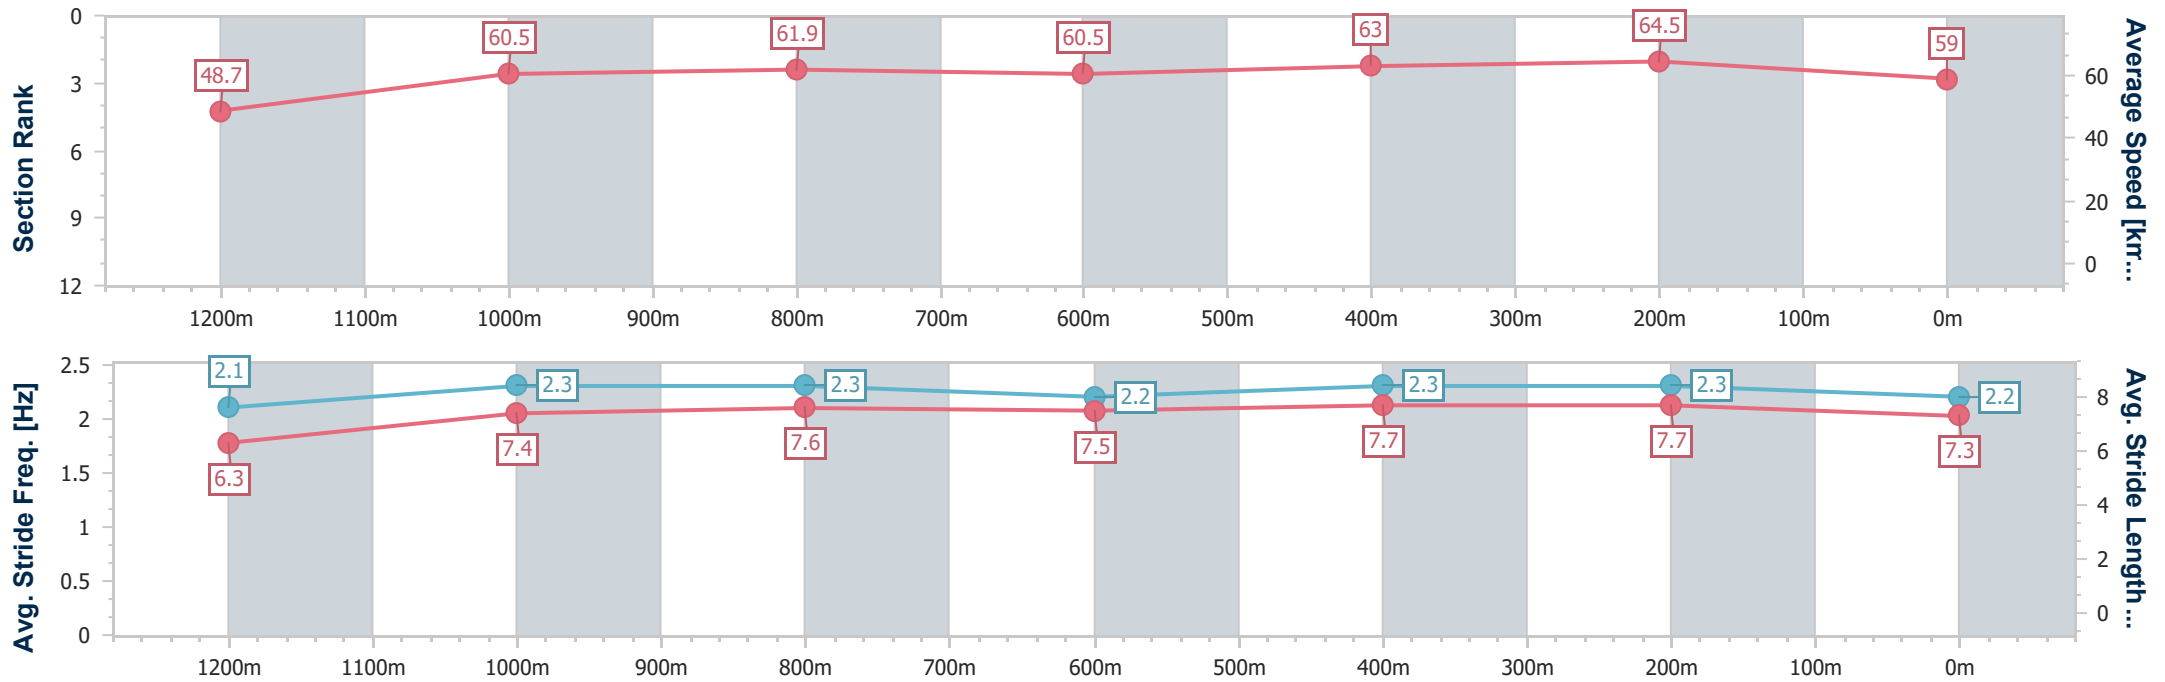

Sunshine Coast QLD Professional
Race 5: DOUBLE R THOROUGHBREDS BENCHMARK 70
Handicap - 1400m

09 February 2025 - 14:50

Track Rating: Good 4, Weather: Overcast, Rail Position: +5m Entire

Section	Overall	1200m	1000m	800m	600m	400m	200m
Section Times	1:25.13 [4] (0:14.15)	1:10.98 [1] (0:11.50)	0:59.48 [2] (0:11.96)	0:47.52 [2] (0:11.99)	0:35.53 [2] (0:11.69)	0:23.84 [2] (0:11.40)	0:12.44 [2] (0:12.44)
Average Speed [km/h]	50.9	62.6	60.4	60.5	61.5	63.2	58.0
Top Speed [km/h]	59.5	64.3	63.5	61.0	63.0	64.5	60.8
Avg. Dist. to Rail [m]	3.7	2.3	1.6	1.1	0.5	1.5	1.3
Avg. Stride Freq. [Hz]	2.2	2.3	2.3	2.3	2.3	2.4	2.3
Avg. Stride Length [m]	6.4	7.6	7.4	7.3	7.3	7.4	6.9

- [] Ranking at each section and finish
- .-.- No data available at this section
- NA No data available

Horse/Jockey Name	Imarichgirl
Final Rank	5
Fastest Section Time (Section)	0:11.16 (400m)
Top Speed [km/h] (Section)	65.3 (400m)
Race State	Finished

Sunshine Coast QLD Professional
Race 5: DOUBLE R THOROUGHBREDS BENCHMARK 70
Handicap - 1400m

09 February 2025 - 14:50

Track Rating: Good 4, Weather: Overcast, Rail Position: +5m Entire

Section	Overall	1200m	1000m	800m	600m	400m	200m						
Section Times	1:25.24 [5] (0:14.83)	1:10.41 [7] (0:11.89)	0:58.52 [7] (0:11.66)	0:46.86 [7] (0:11.95)	0:34.91 [6] (0:11.54)	0:23.37 [5] (0:11.16)	0:12.21 [4] (0:12.21)						
Average Speed [km/h]	48.7	60.5	61.9	60.5	63.0	64.5	59.0						
Top Speed [km/h]	61.0	62.8	64.0	62.4	64.2	65.3	64.1						
Avg. Dist. to Rail [m]	5.4	2.4	1.9	0.9	1.1	2.8	1.9						
Avg. Stride Freq. [Hz]	2.1	2.3	2.3	2.2	2.3	2.3	2.2						
Avg. Stride Length [m]	6.3	7.4	7.6	7.5	7.7	7.7	7.3						