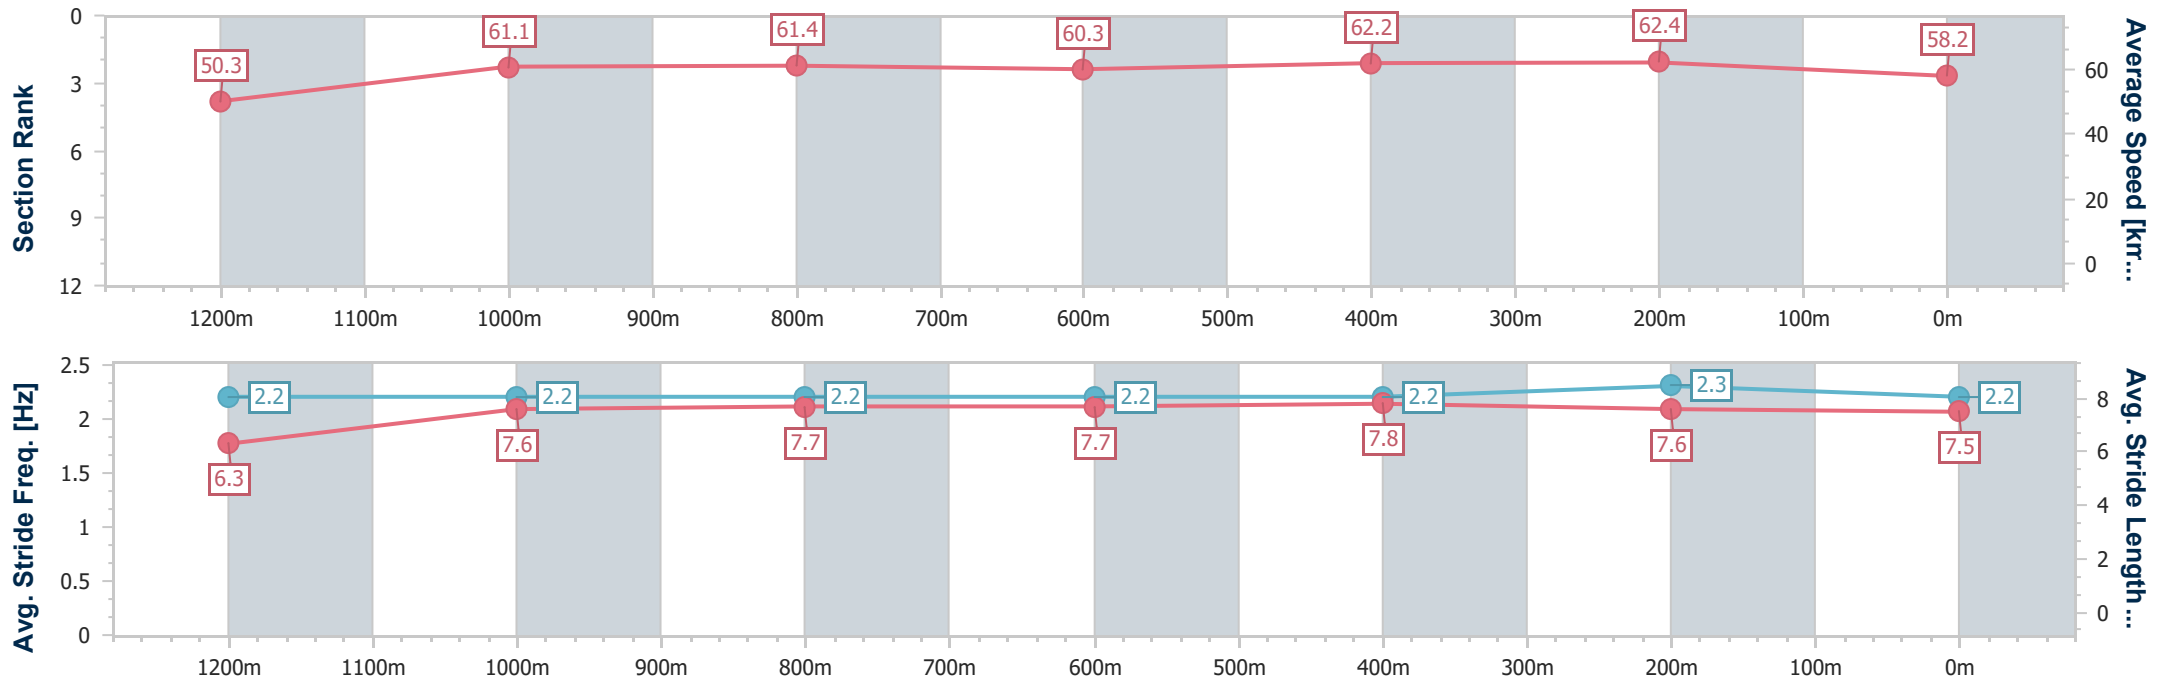

Sunshine Coast QLD Professional
Race 5: DOUBLE R THOROUGHBREDS BENCHMARK 70
Handicap - 1400m

09 February 2025 - 14:50

Track Rating: Good 4, Weather: Overcast, Rail Position: +5m Entire

Section	Overall	1200m	1000m	800m	600m	400m	200m						
Section Times	1:25.24 [5] (0:14.83)	1:10.41 [7] (0:11.89)	0:58.52 [7] (0:11.66)	0:46.86 [7] (0:11.95)	0:34.91 [6] (0:11.54)	0:23.37 [5] (0:11.16)	0:12.21 [4] (0:12.21)						
Average Speed [km/h]	48.7	60.5	61.9	60.5	63.0	64.5	59.0						
Top Speed [km/h]	61.0	62.8	64.0	62.4	64.2	65.3	64.1						
Avg. Dist. to Rail [m]	5.4	2.4	1.9	0.9	1.1	2.8	1.9						
Avg. Stride Freq. [Hz]	2.1	2.3	2.3	2.2	2.3	2.3	2.2						
Avg. Stride Length [m]	6.3	7.4	7.6	7.5	7.7	7.7	7.3						

- [] Ranking at each section and finish
- .-.- No data available at this section
- NA No data available

Horse/Jockey Name	North Channel
Final Rank	6
Fastest Section Time (Section)	0:11.53 (400m)
Top Speed [km/h] (Section)	63.3 (400m)
Race State	Finished

Sunshine Coast QLD Professional
Race 5: DOUBLE R THOROUGHBREDS BENCHMARK 70
Handicap - 1400m

09 February 2025 - 14:50

Track Rating: Good 4, Weather: Overcast, Rail Position: +5m Entire

Section	Overall	1200m	1000m	800m	600m	400m	200m
Section Times	1:25.52 [6] (0:14.34)	1:11.18 [2] (0:11.79)	0:59.39 [3] (0:11.80)	0:47.59 [3] (0:12.02)	0:35.57 [3] (0:11.65)	0:23.92 [3] (0:11.53)	0:12.39 [6] (0:12.39)
Average Speed [km/h]	50.3	61.1	61.4	60.3	62.2	62.4	58.2
Top Speed [km/h]	60.1	63.2	63.3	61.7	63.2	63.3	61.7
Avg. Dist. to Rail [m]	3.2	2.5	2.6	1.6	0.9	2.9	3.0
Avg. Stride Freq. [Hz]	2.2	2.2	2.2	2.2	2.2	2.3	2.2
Avg. Stride Length [m]	6.3	7.6	7.7	7.7	7.8	7.6	7.5