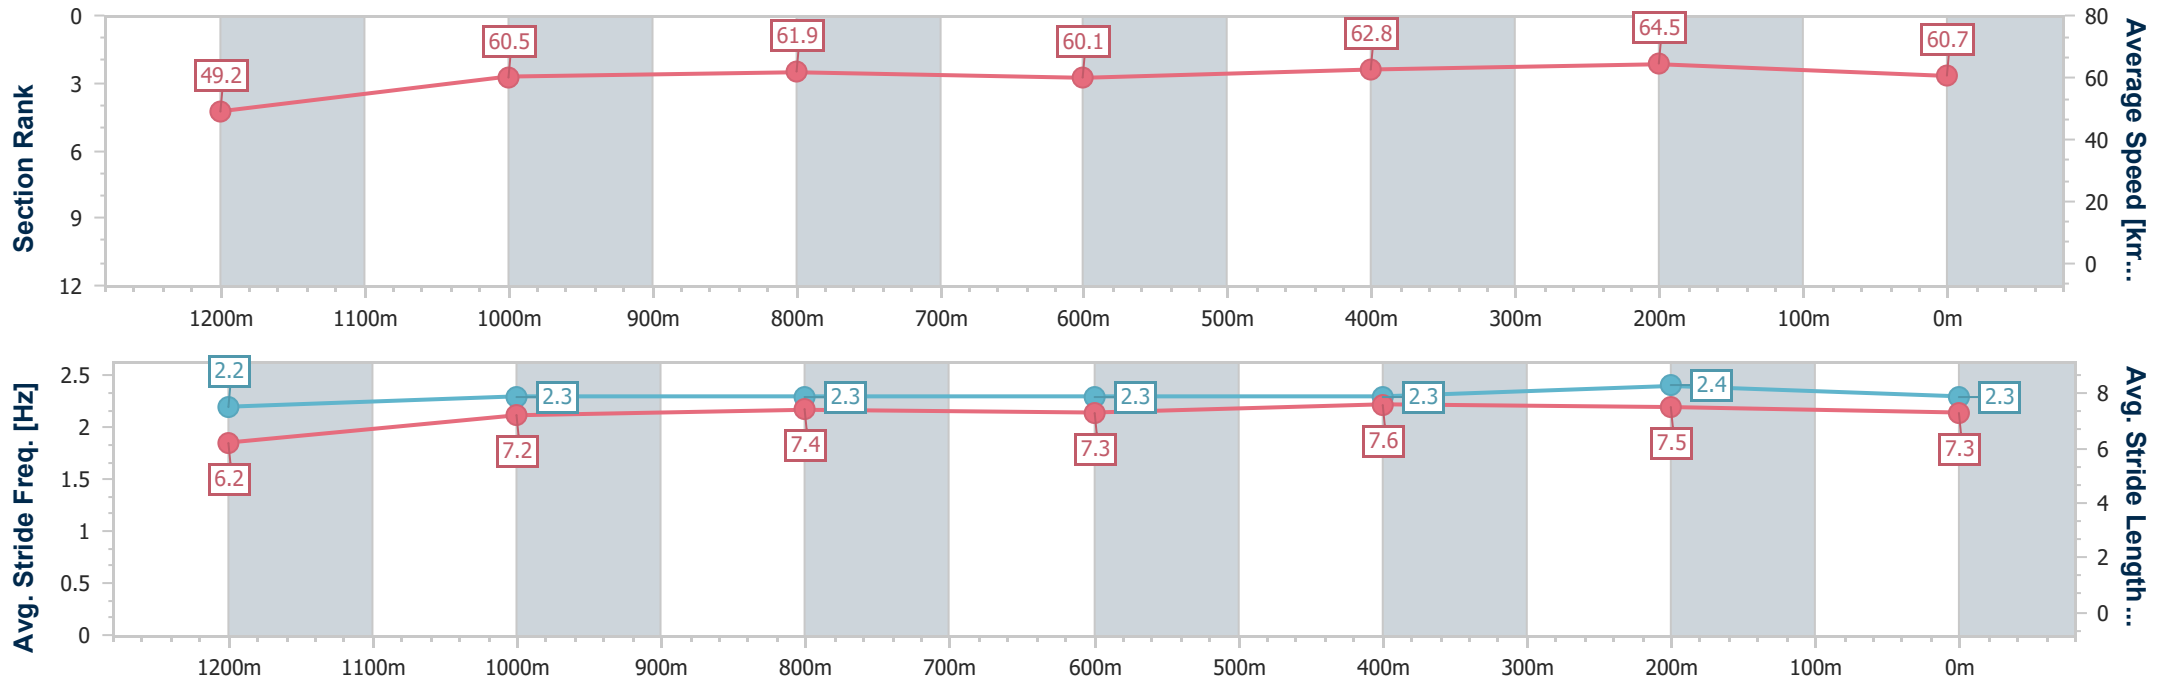

Horse/Jockey Name	Sobute
Final Rank	1
Fastest Section Time (Section)	0:11.13 (400m)
Top Speed [km/h] (Section)	65.5 (400m)
Race State	Finished

Sunshine Coast QLD Professional
Race 5: DOUBLE R THOROUGHBREDS BENCHMARK 70
Handicap - 1400m

09 February 2025 - 14:50

Track Rating: Good 4, Weather: Overcast, Rail Position: +5m Entire

Section	Overall	1200m	1000m	800m	600m	400m	200m
Section Times	1:24.80 [1] (0:14.65)	1:10.15 [5] (0:11.88)	0:58.27 [5] (0:11.70)	0:46.57 [5] (0:12.00)	0:34.57 [5] (0:11.52)	0:23.05 [4] (0:11.13)	0:11.92 [3] (0:11.92)
Average Speed [km/h]	49.2	60.5	61.9	60.1	62.8	64.5	60.7
Top Speed [km/h]	60.7	61.8	63.9	61.7	65.4	65.5	63.2
Avg. Dist. to Rail [m]	4.8	2.9	2.3	0.8	0.8	3.5	3.9
Avg. Stride Freq. [Hz]	2.2	2.3	2.3	2.3	2.3	2.4	2.3
Avg. Stride Length [m]	6.2	7.2	7.4	7.3	7.6	7.5	7.3