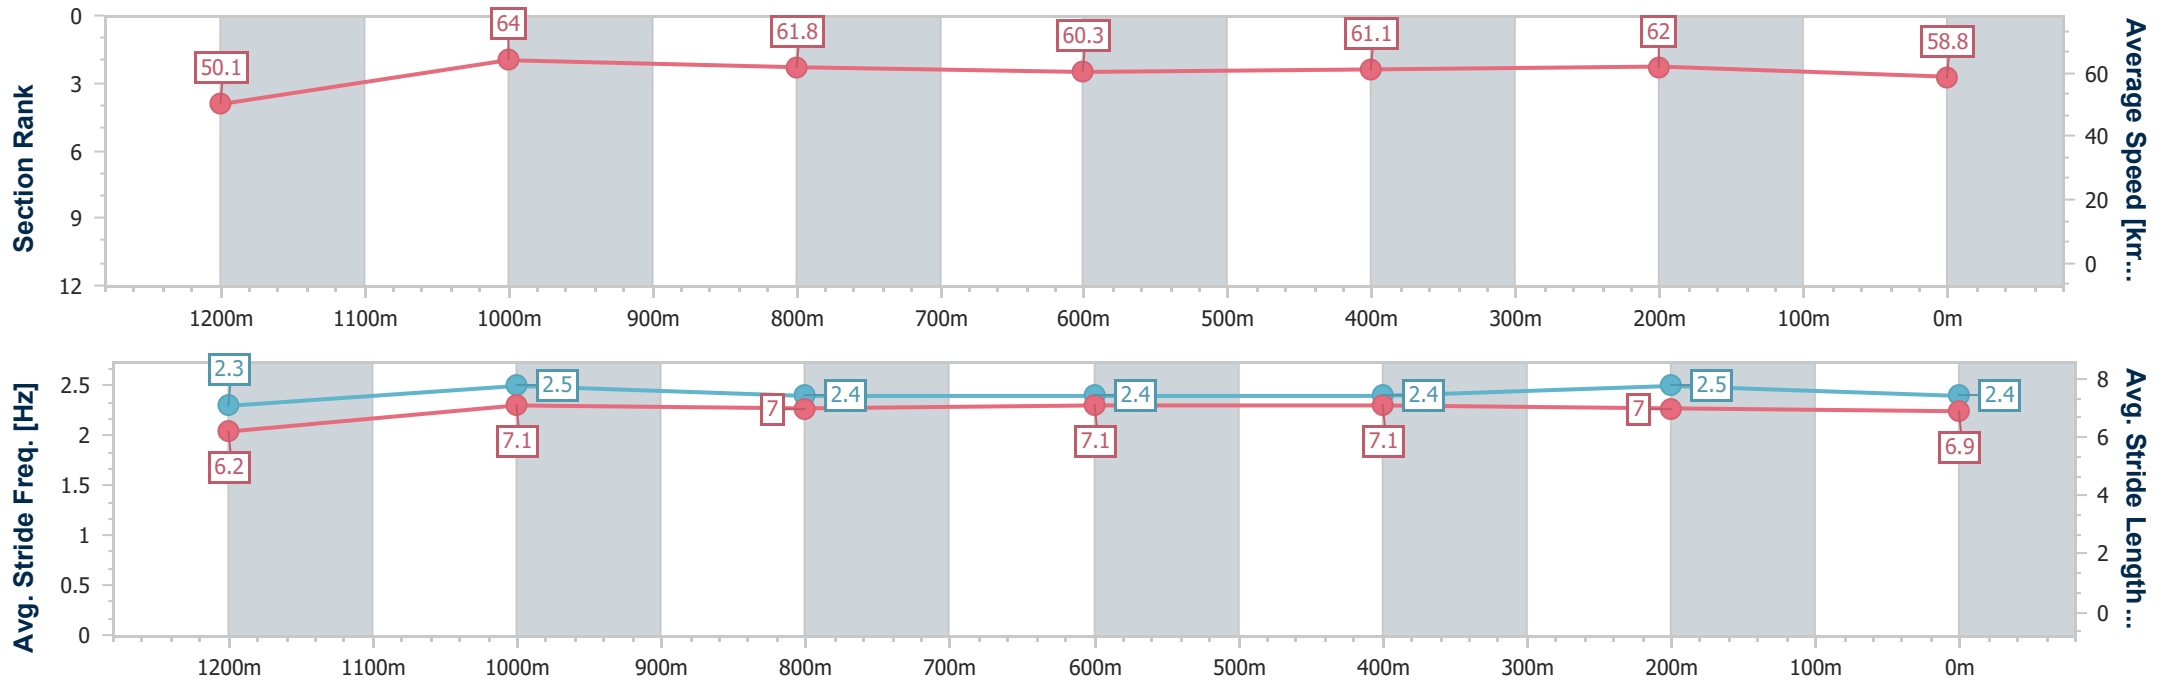

- [] Ranking at each section and finish
- .-.- No data available at this section
- NA No data available

Horse/Jockey Name	Tavis Town
Final Rank	3
Fastest Section Time (Section)	0:11.25 (1200m)
Top Speed [km/h] (Section)	64.6 (1200m)
Race State	Finished

Sunshine Coast QLD Professional
 Race 5: DOUBLE R THOROUGHBREDS BENCHMARK 70
 Handicap - 1400m

09 February 2025 - 14:50

Track Rating: Good 4, Weather: Overcast, Rail Position: +5m Entire

Section	Overall	1200m	1000m	800m	600m	400m	200m
Section Times	1:24.94 [3] (0:14.36)	1:10.58 [3] (0:11.25)	0:59.33 [1] (0:11.73)	0:47.60 [1] (0:11.95)	0:35.65 [1] (0:11.79)	0:23.86 [1] (0:11.58)	0:12.28 [1] (0:12.28)
Average Speed [km/h]	50.1	64.0	61.8	60.3	61.1	62.0	58.8
Top Speed [km/h]	64.1	64.6	63.1	61.2	62.1	62.8	60.8
Avg. Dist. to Rail [m]	6.2	2.9	1.9	0.3	0.2	0.8	0.6
Avg. Stride Freq. [Hz]	2.3	2.5	2.4	2.4	2.4	2.5	2.4
Avg. Stride Length [m]	6.2	7.1	7.0	7.1	7.1	7.0	6.9