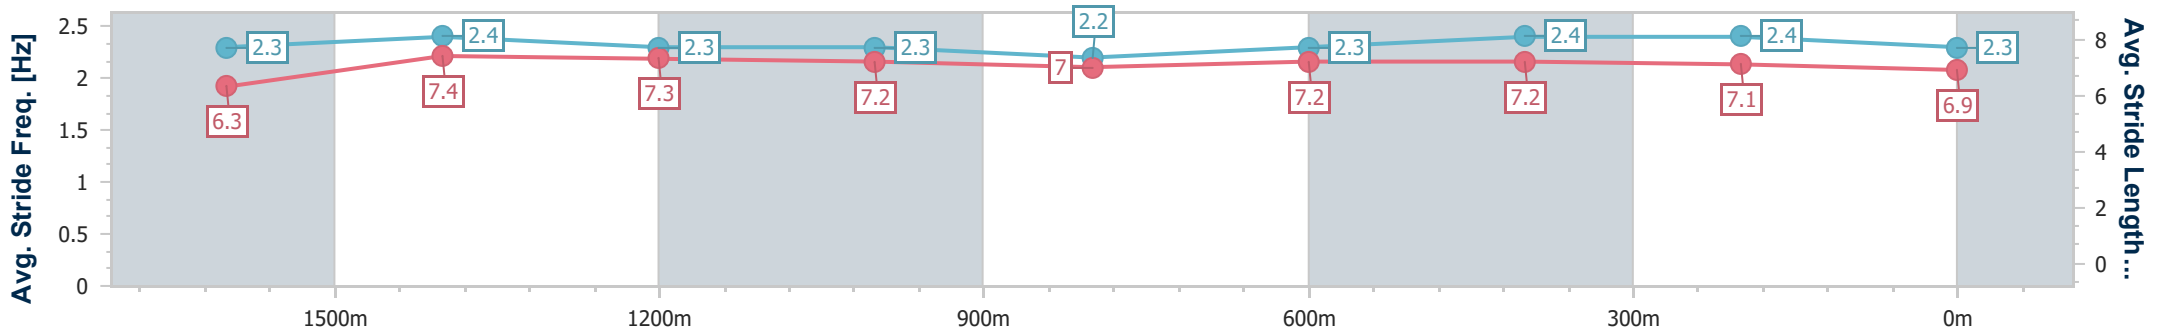

Sunshine Coast QLD Professional

Race 6: SHERRIN RENTALS Class 2 Handicap - 1800m

09 February 2025 - 15:30

Track Rating: Good 4, Weather: Overcast, Rail Position: +5m Entire

Section	Overall	1600m	1400m	1200m	1000m	800m	600m	400m	200m
Section Times	1:50.86 [5] (0:13.93)	1:36.93 [4] (0:11.46)	1:25.47 [4] (0:11.93)	1:13.54 [3] (0:12.28)	1:01.26 [3] (0:12.79)	0:48.47 [3] (0:12.45)	0:36.02 [4] (0:11.80)	0:24.22 [4] (0:11.57)	0:12.65 [2] (0:12.65)
Average Speed [km/h]	52.1	63.3	61.0	58.8	56.7	58.7	61.7	62.1	56.9
Top Speed [km/h]	64.5	64.5	63.4	60.0	57.8	59.7	63.5	63.9	59.9
Avg. Dist. to Rail [m]	3.3	3.2	4.1	4.0	3.6	2.2	2.2	4.1	4.1
Avg. Stride Freq. [Hz]	2.3	2.4	2.3	2.3	2.2	2.3	2.4	2.4	2.3
Avg. Stride Length [m]	6.3	7.4	7.3	7.2	7.0	7.2	7.2	7.1	6.9