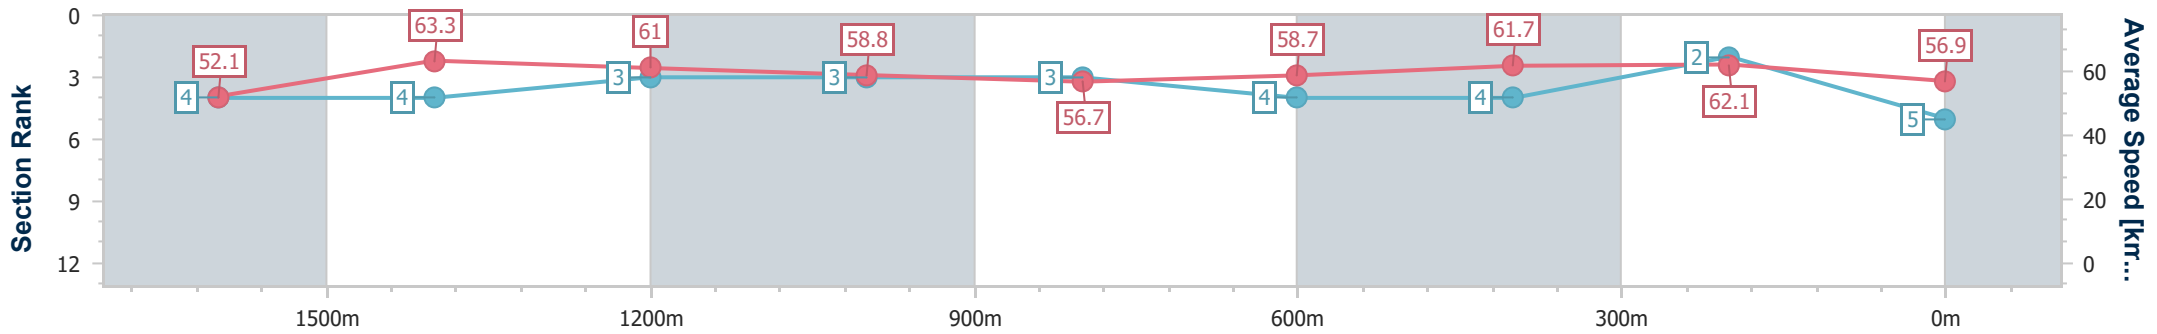

Sunshine Coast QLD Professional

Race 6: SHERRIN RENTALS Class 2 Handicap - 1800m

09 February 2025 - 15:30

Track Rating: Good 4, Weather: Overcast, Rail Position: +5m Entire

Section	Overall	1600m	1400m	1200m	1000m	800m	600m	400m	200m
Section Times	1:50.86 [5] (0:13.93)	1:36.93 [4] (0:11.46)	1:25.47 [4] (0:11.93)	1:13.54 [3] (0:12.28)	1:01.26 [3] (0:12.79)	0:48.47 [3] (0:12.45)	0:36.02 [4] (0:11.80)	0:24.22 [4] (0:11.57)	0:12.65 [2] (0:12.65)
Average Speed [km/h]	52.1	63.3	61.0	58.8	56.7	58.7	61.7	62.1	56.9
Top Speed [km/h]	64.5	64.5	63.4	60.0	57.8	59.7	63.5	63.9	59.9
Avg. Dist. to Rail [m]	3.3	3.2	4.1	4.0	3.6	2.2	2.2	4.1	4.1
Avg. Stride Freq. [Hz]	2.3	2.4	2.3	2.3	2.2	2.3	2.4	2.4	2.3
Avg. Stride Length [m]	6.3	7.4	7.3	7.2	7.0	7.2	7.2	7.1	6.9