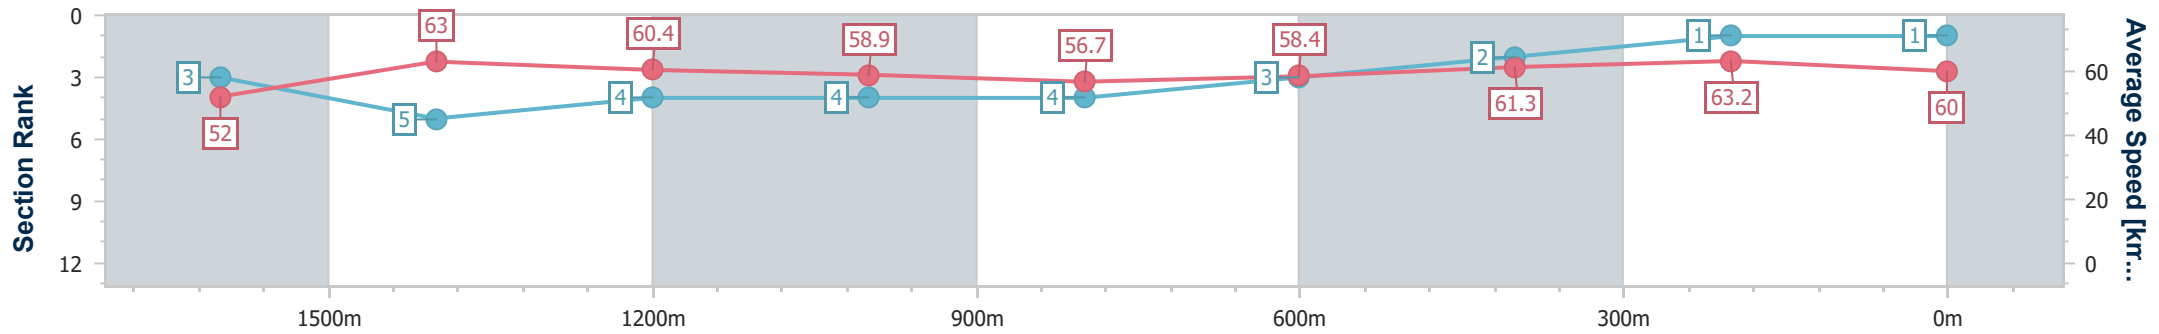

09 February 2025 - 15:30

Track Rating: Good 4, Weather: Overcast, Rail Position: +5m Entire

Section	Overall	1600m	1400m	1200m	1000m	800m	600m	400m	200m				
Section Times	1:50.01 [1] (0:13.91)	1:36.10 [3] (0:11.49)	1:24.61 [5] (0:11.94)	1:12.67 [4] (0:12.27)	1:00.40 [4] (0:12.79)	0:47.61 [4] (0:12.40)	0:35.21 [3] (0:11.80)	0:23.41 [2] (0:11.38)	0:12.03 [1] (0:12.03)				
Average Speed [km/h]	52.0	63.0	60.4	58.9	56.7	58.4	61.3	63.2	60.0				
Top Speed [km/h]	63.0	63.6	62.1	59.5	57.5	59.3	63.5	64.0	61.9				
Avg. Dist. to Rail [m]	2.3	1.7	2.1	2.1	1.9	1.3	0.9	2.6	3.1				
Avg. Stride Freq. [Hz]	2.2	2.3	2.2	2.2	2.2	2.2	2.3	2.4	2.3				
Avg. Stride Length [m]	6.6	7.7	7.6	7.5	7.3	7.4	7.5	7.4	7.4				