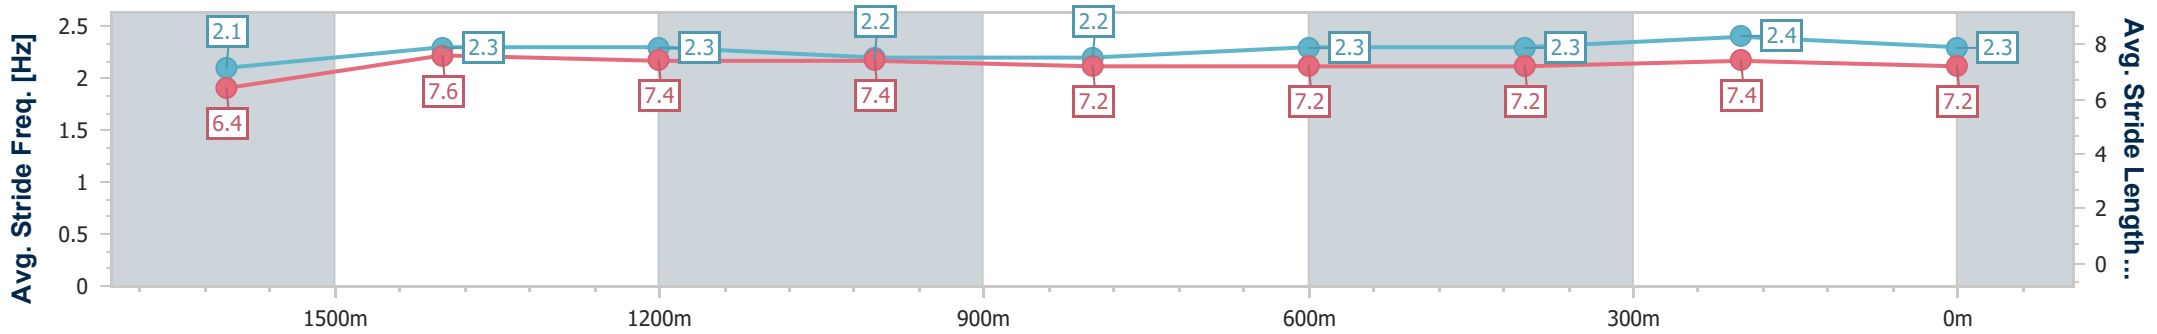

Sunshine Coast QLD Professional

Race 6: SHERRIN RENTALS Class 2 Handicap - 1800m

09 February 2025 - 15:30

Track Rating: Good 4, Weather: Overcast, Rail Position: +5m Entire

Section	Overall	1600m	1400m	1200m	1000m	800m	600m	400m	200m
Section Times	1:50.53 [4] (0:14.70)	1:35.83 [9] (0:11.40)	1:24.43 [9] (0:11.85)	1:12.58 [9] (0:12.17)	1:00.41 [9] (0:12.77)	0:47.64 [9] (0:12.36)	0:35.28 [8] (0:11.84)	0:23.44 [7] (0:11.32)	0:12.12 [5] (0:12.12)
Average Speed [km/h]	49.4	63.5	61.3	59.3	56.8	58.9	61.3	63.5	59.6
Top Speed [km/h]	62.5	64.6	62.6	60.4	57.9	60.3	64.3	64.9	61.9
Avg. Dist. to Rail [m]	6.9	2.6	3.3	3.0	2.7	1.9	1.4	3.7	3.0
Avg. Stride Freq. [Hz]	2.1	2.3	2.3	2.2	2.2	2.3	2.3	2.4	2.3
Avg. Stride Length [m]	6.4	7.6	7.4	7.4	7.2	7.2	7.2	7.4	7.2