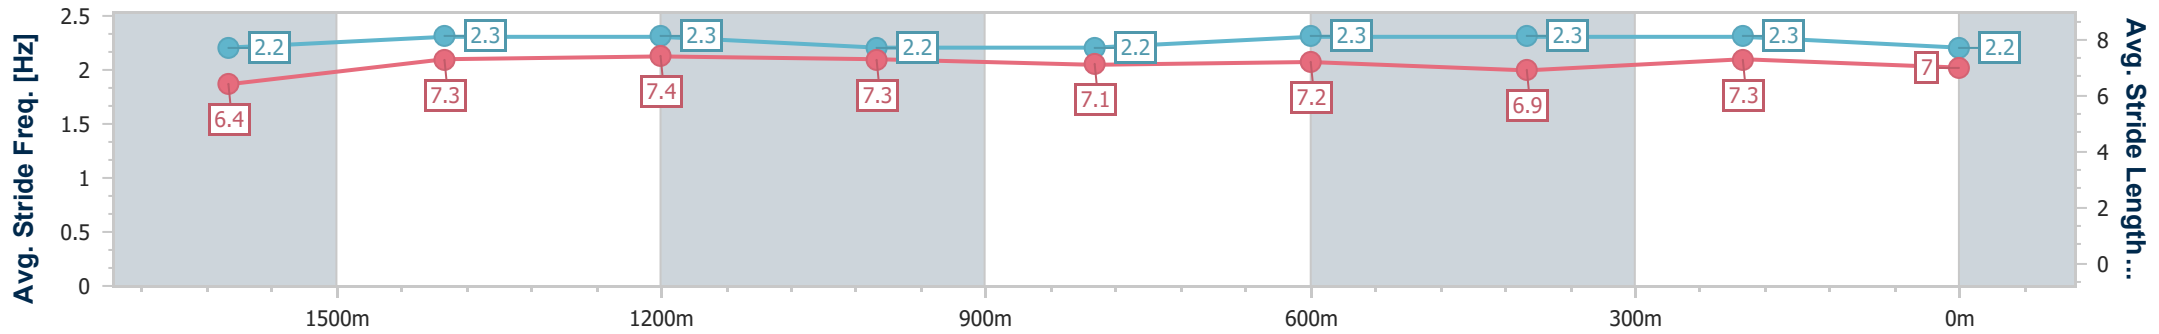

Sunshine Coast QLD Professional

Race 6: SHERRIN RENTALS Class 2 Handicap - 1800m

09 February 2025 - 15:30

Track Rating: Good 4, Weather: Overcast, Rail Position: +5m Entire

Section	Overall	1600m	1400m	1200m	1000m	800m	600m	400m	200m				
Section Times	1:52.12 [9] (0:14.21)	1:37.91 [6] (0:11.49)	1:26.42 [6] (0:11.85)	1:14.57 [6] (0:12.28)	1:02.29 [6] (0:12.72)	0:49.57 [6] (0:12.41)	0:37.16 [5] (0:12.03)	0:25.13 [5] (0:11.91)	0:13.22 [8] (0:13.22)				
Average Speed [km/h]	51.1	62.9	60.8	58.7	56.9	58.4	60.5	60.4	54.6				
Top Speed [km/h]	63.0	63.6	62.7	59.5	57.5	59.0	61.3	61.7	58.0				
Avg. Dist. to Rail [m]	6.1	1.1	1.1	1.4	1.3	1.4	1.7	3.1	3.5				
Avg. Stride Freq. [Hz]	2.2	2.3	2.3	2.2	2.2	2.3	2.3	2.3	2.2				
Avg. Stride Length [m]	6.4	7.3	7.4	7.3	7.1	7.2	6.9	7.3	7.0				

- [] Ranking at each section and finish
- .-.- No data available at this section
- NA No data available