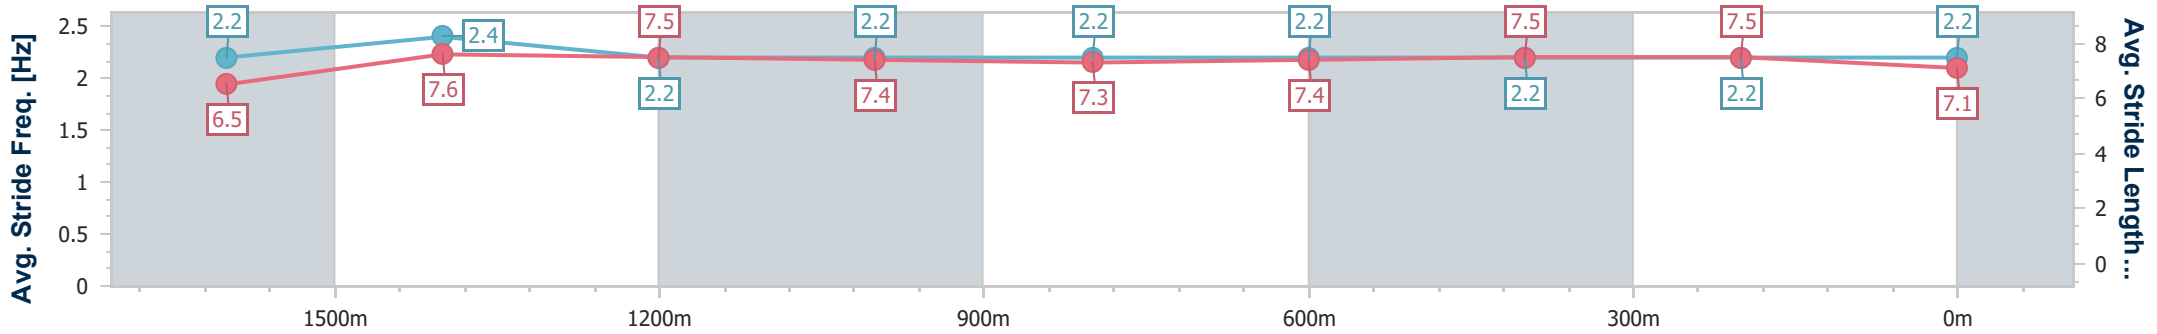

Sunshine Coast QLD Professional

Race 6: SHERRIN RENTALS Class 2 Handicap - 1800m

09 February 2025 - 15:30

Track Rating: Good 4, Weather: Overcast, Rail Position: +5m Entire

Section	Overall	1600m	1400m	1200m	1000m	800m	600m	400m	200m				
Section Times	1:51.26 [7] (0:13.81)	1:37.45 [1] (0:11.20)	1:26.25 [1] (0:11.86)	1:14.39 [1] (0:12.36)	1:02.03 [1] (0:12.81)	0:49.22 [1] (0:12.48)	0:36.74 [1] (0:11.99)	0:24.75 [1] (0:11.85)	0:12.90 [4] (0:12.90)				
Average Speed [km/h]	53.0	65.2	60.9	58.3	56.5	58.1	60.3	60.8	55.9				
Top Speed [km/h]	66.9	67.1	62.8	59.3	57.0	59.6	61.7	61.8	59.8				
Avg. Dist. to Rail [m]	5.5	3.4	2.1	2.2	1.9	1.3	0.5	0.9	0.3				
Avg. Stride Freq. [Hz]	2.2	2.4	2.2	2.2	2.2	2.2	2.2	2.2	2.2				
Avg. Stride Length [m]	6.5	7.6	7.5	7.4	7.3	7.4	7.5	7.5	7.1				

- [] Ranking at each section and finish
- .-.- No data available at this section
- NA No data available

Horse/Jockey Name	Sir Beveridge
Final Rank	8
Fastest Section Time (Section)	0:11.42 (1600m)
Top Speed [km/h] (Section)	65.4 (1600m)
Race State	Finished