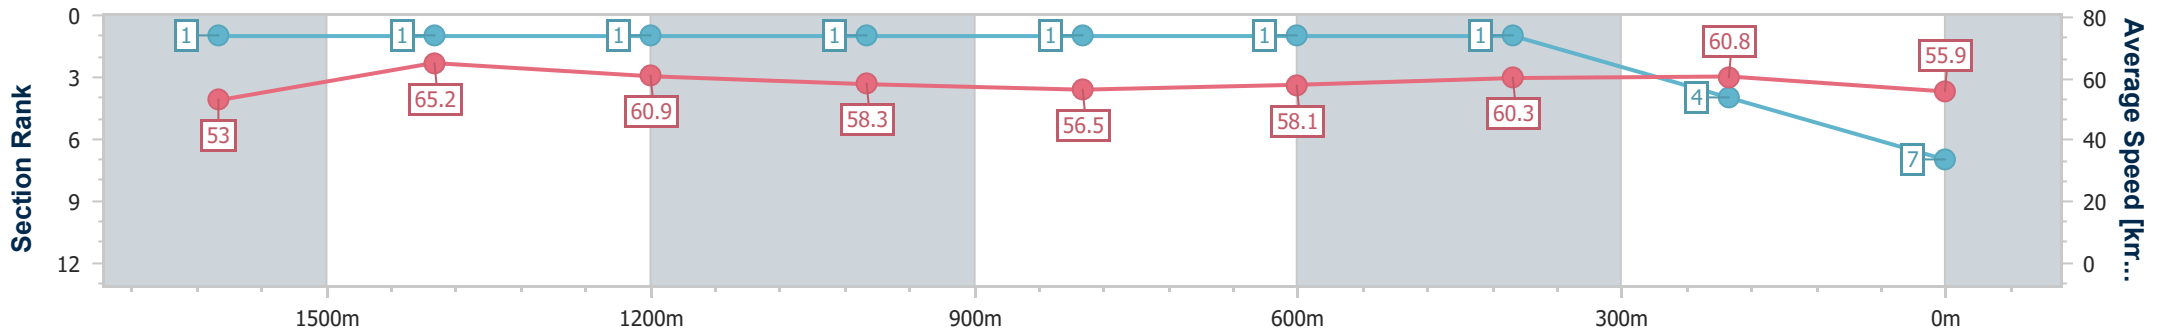

Sunshine Coast QLD Professional

Race 6: SHERRIN RENTALS Class 2 Handicap - 1800m

09 February 2025 - 15:30

Track Rating: Good 4, Weather: Overcast, Rail Position: +5m Entire

Section	Overall	1600m	1400m	1200m	1000m	800m	600m	400m	200m				
Section Times	1:51.26 [7] (0:13.81)	1:37.45 [1] (0:11.20)	1:26.25 [1] (0:11.86)	1:14.39 [1] (0:12.36)	1:02.03 [1] (0:12.81)	0:49.22 [1] (0:12.48)	0:36.74 [1] (0:11.99)	0:24.75 [1] (0:11.85)	0:12.90 [4] (0:12.90)				
Average Speed [km/h]	53.0	65.2	60.9	58.3	56.5	58.1	60.3	60.8	55.9				
Top Speed [km/h]	66.9	67.1	62.8	59.3	57.0	59.6	61.7	61.8	59.8				
Avg. Dist. to Rail [m]	5.5	3.4	2.1	2.2	1.9	1.3	0.5	0.9	0.3				
Avg. Stride Freq. [Hz]	2.2	2.4	2.2	2.2	2.2	2.2	2.2	2.2	2.2				
Avg. Stride Length [m]	6.5	7.6	7.5	7.4	7.3	7.4	7.5	7.5	7.1				

- [] Ranking at each section and finish
- .-.- No data available at this section
- NA No data available

Horse/Jockey Name	Sir Beveridge
Final Rank	8
Fastest Section Time (Section)	0:11.42 (1600m)
Top Speed [km/h] (Section)	65.4 (1600m)
Race State	Finished