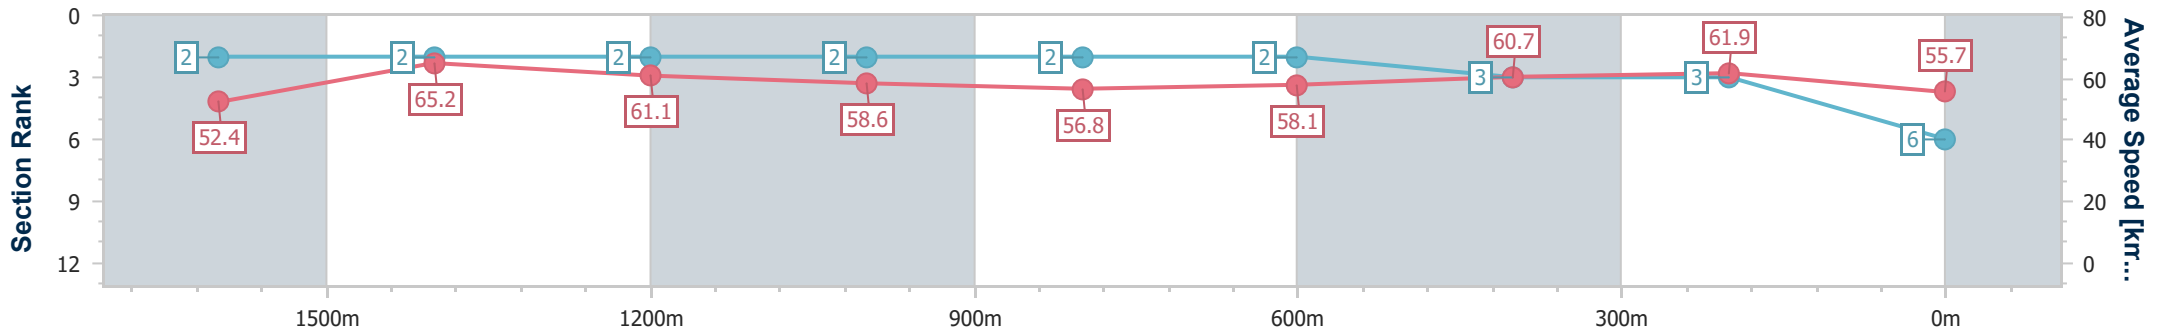

Sunshine Coast QLD Professional

Race 6: SHERRIN RENTALS Class 2 Handicap - 1800m

09 February 2025 - 15:30

Track Rating: Good 4, Weather: Overcast, Rail Position: +5m Entire

Section	Overall	1600m	1400m	1200m	1000m	800m	600m	400m	200m
Section Times	1:51.19 [6] (0:13.89)	1:37.30 [2] (0:11.22)	1:26.08 [2] (0:11.84)	1:14.24 [2] (0:12.32)	1:01.92 [2] (0:12.78)	0:49.14 [2] (0:12.55)	0:36.59 [2] (0:12.03)	0:24.56 [3] (0:11.64)	0:12.92 [3] (0:12.92)
Average Speed [km/h]	52.4	65.2	61.1	58.6	56.8	58.1	60.7	61.9	55.7
Top Speed [km/h]	64.9	66.4	63.2	59.7	57.9	58.7	62.5	63.6	59.1
Avg. Dist. to Rail [m]	7.9	3.7	2.1	3.3	3.2	2.2	2.4	5.1	5.0
Avg. Stride Freq. [Hz]	2.4	2.5	2.4	2.3	2.3	2.3	2.4	2.4	2.3
Avg. Stride Length [m]	6.0	6.8	7.1	7.0	7.0	7.1	7.0	7.0	6.7