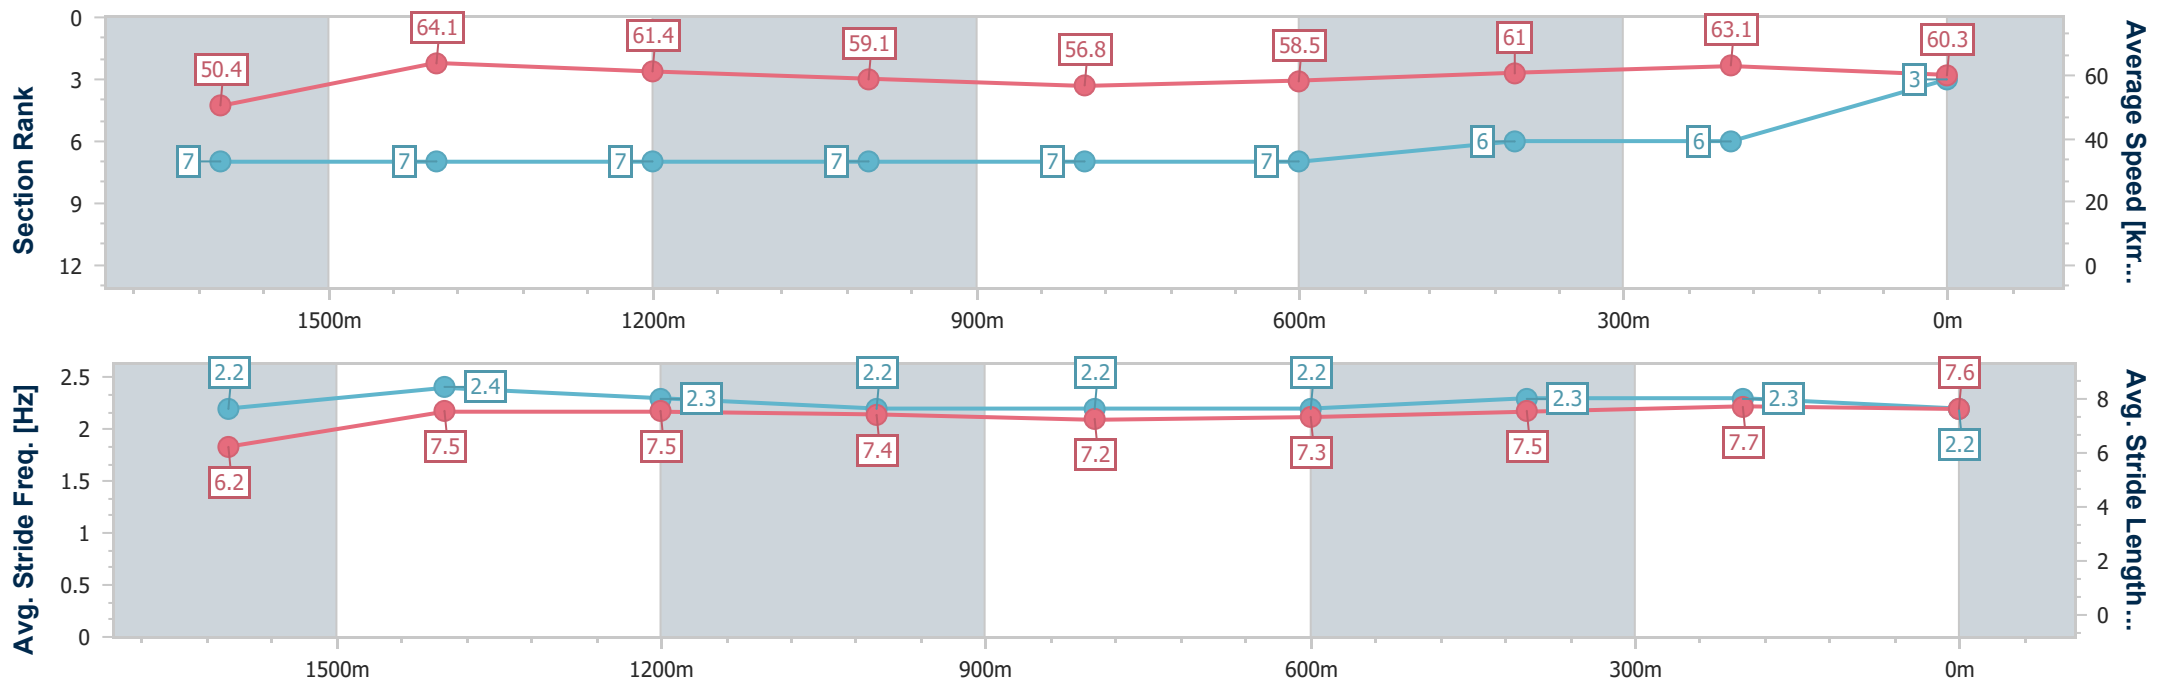

Sunshine Coast QLD Professional

Race 6: SHERRIN RENTALS Class 2 Handicap - 1800m

09 February 2025 - 15:30

Track Rating: Good 4, Weather: Overcast, Rail Position: +5m Entire

Section	Overall	1600m	1400m	1200m	1000m	800m	600m	400m	200m
Section Times	1:50.40 [3] (0:14.43)	1:35.97 [7] (0:11.34)	1:24.63 [7] (0:11.83)	1:12.80 [7] (0:12.24)	1:00.56 [7] (0:12.78)	0:47.78 [7] (0:12.44)	0:35.34 [7] (0:12.01)	0:23.33 [6] (0:11.38)	0:11.95 [6] (0:11.95)
Average Speed [km/h]	50.4	64.1	61.4	59.1	56.8	58.5	61.0	63.1	60.3
Top Speed [km/h]	62.8	64.7	63.4	60.3	58.5	59.5	63.9	64.6	61.7
Avg. Dist. to Rail [m]	7.3	2.9	3.4	3.8	3.0	2.4	2.7	5.9	6.7
Avg. Stride Freq. [Hz]	2.2	2.4	2.3	2.2	2.2	2.2	2.3	2.3	2.2
Avg. Stride Length [m]	6.2	7.5	7.5	7.4	7.2	7.3	7.5	7.7	7.6