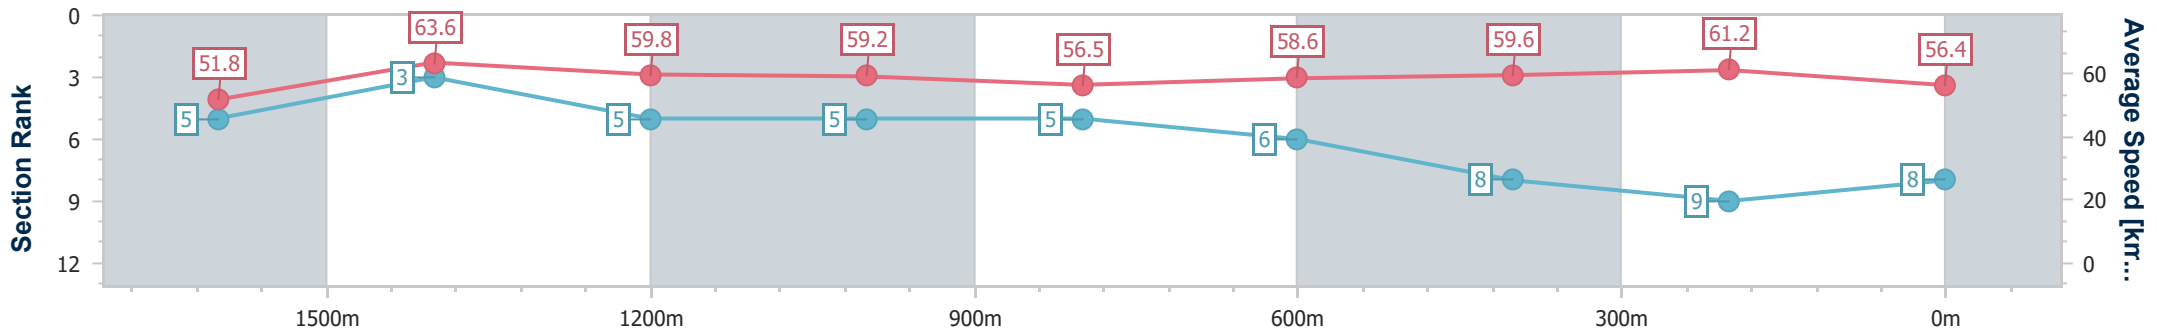

Sunshine Coast QLD Professional

Race 6: SHERRIN RENTALS Class 2 Handicap - 1800m

09 February 2025 - 15:30

Track Rating: Good 4, Weather: Overcast, Rail Position: +5m Entire

Section	Overall	1600m	1400m	1200m	1000m	800m	600m	400m	200m			
Section Times	1:51.76 [8] (0:13.94)	1:37.82 [5] (0:11.42)	1:26.40 [3] (0:12.14)	1:14.26 [5] (0:12.20)	1:02.06 [5] (0:12.84)	0:49.22 [5] (0:12.43)	0:36.79 [6] (0:12.26)	0:24.53 [8] (0:11.78)	0:12.75 [9] (0:12.75)			
Average Speed [km/h]	51.8	63.6	59.8	59.2	56.5	58.6	59.6	61.2	56.4			
Top Speed [km/h]	65.2	65.4	62.4	60.4	57.3	59.9	61.0	61.7	59.7			
Avg. Dist. to Rail [m]	4.1	2.4	3.2	3.5	3.2	2.2	2.5	5.3	4.1			
Avg. Stride Freq. [Hz]	2.3	2.3	2.2	2.2	2.2	2.2	2.3	2.3	2.3			
Avg. Stride Length [m]	6.3	7.1	7.4	7.3	7.2	7.3	7.2	7.3	7.0			