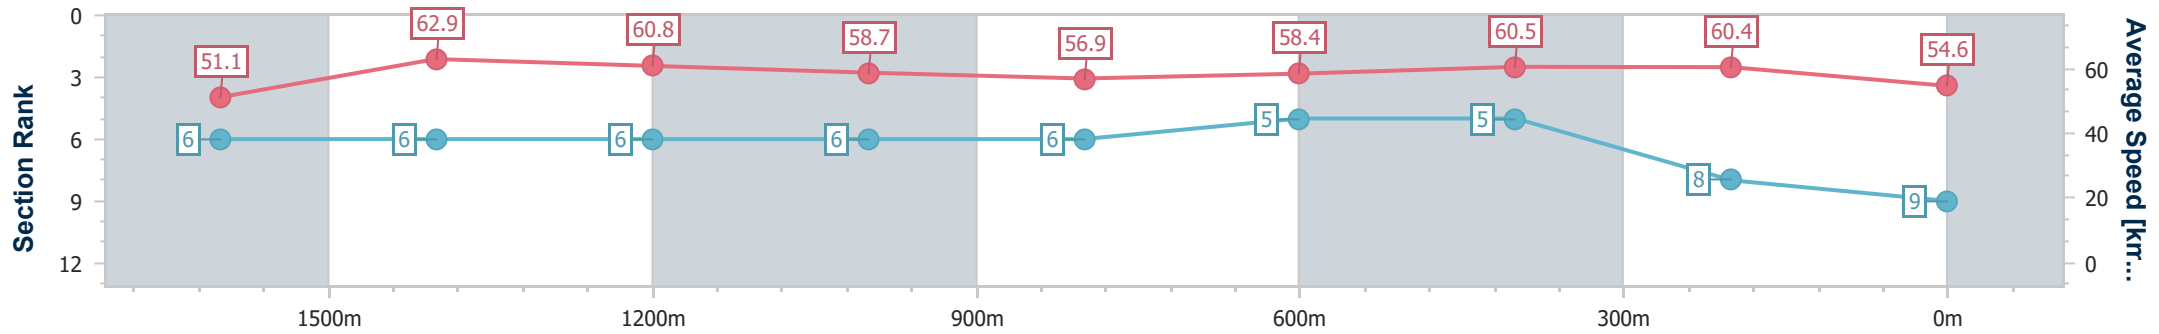

Sunshine Coast QLD Professional

Race 6: SHERRIN RENTALS Class 2 Handicap - 1800m

09 February 2025 - 15:30

Track Rating: Good 4, Weather: Overcast, Rail Position: +5m Entire

Section	Overall	1600m	1400m	1200m	1000m	800m	600m	400m	200m				
Section Times	1:52.12 [9] (0:14.21)	1:37.91 [6] (0:11.49)	1:26.42 [6] (0:11.85)	1:14.57 [6] (0:12.28)	1:02.29 [6] (0:12.72)	0:49.57 [6] (0:12.41)	0:37.16 [5] (0:12.03)	0:25.13 [5] (0:11.91)	0:13.22 [8] (0:13.22)				
Average Speed [km/h]	51.1	62.9	60.8	58.7	56.9	58.4	60.5	60.4	54.6				
Top Speed [km/h]	63.0	63.6	62.7	59.5	57.5	59.0	61.3	61.7	58.0				
Avg. Dist. to Rail [m]	6.1	1.1	1.1	1.4	1.3	1.4	1.7	3.1	3.5				
Avg. Stride Freq. [Hz]	2.2	2.3	2.3	2.2	2.2	2.3	2.3	2.3	2.2				
Avg. Stride Length [m]	6.4	7.3	7.4	7.3	7.1	7.2	6.9	7.3	7.0				

- [] Ranking at each section and finish
- .-.- No data available at this section
- NA No data available