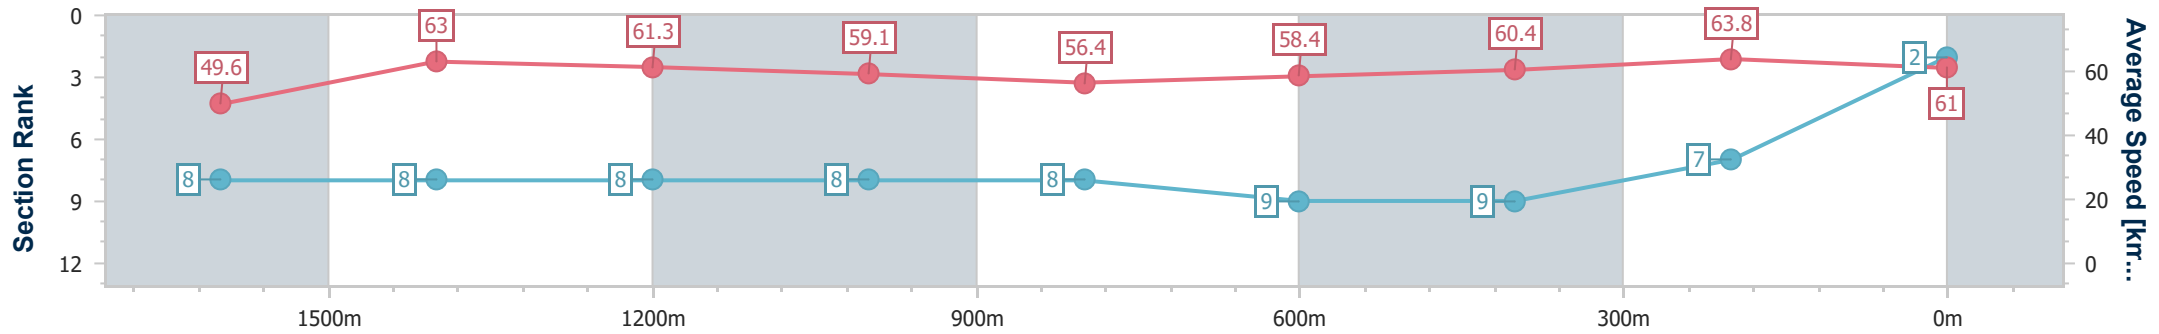

Sunshine Coast QLD Professional

Race 6: SHERRIN RENTALS Class 2 Handicap - 1800m

09 February 2025 - 15:30

Track Rating: Good 4, Weather: Overcast, Rail Position: +5m Entire

Section	Overall	1600m	1400m	1200m	1000m	800m	600m	400m	200m			
Section Times	1:50.39 [2] (0:14.55)	1:35.84 [8] (0:11.42)	1:24.42 [8] (0:11.81)	1:12.61 [8] (0:12.20)	1:00.41 [8] (0:12.82)	0:47.59 [8] (0:12.48)	0:35.11 [9] (0:12.00)	0:23.11 [9] (0:11.30)	0:11.81 [7] (0:11.81)			
Average Speed [km/h]	49.6	63.0	61.3	59.1	56.4	58.4	60.4	63.8	61.0			
Top Speed [km/h]	63.1	64.0	62.8	59.8	57.7	59.7	62.6	64.5	63.0			
Avg. Dist. to Rail [m]	4.6	0.4	1.2	1.7	1.9	1.8	1.4	3.4	2.3			
Avg. Stride Freq. [Hz]	2.1	2.2	2.1	2.1	2.1	2.1	2.2	2.3	2.3			
Avg. Stride Length [m]	6.5	7.5	7.7	7.6	7.5	7.6	7.7	7.7	7.5			