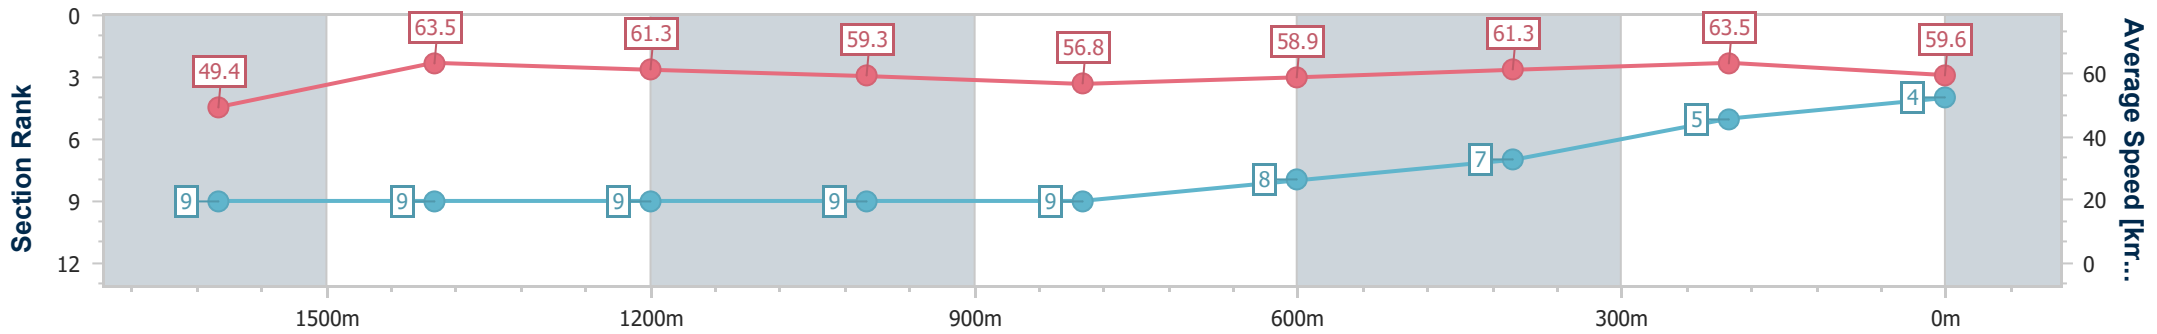

Sunshine Coast QLD Professional

Race 6: SHERRIN RENTALS Class 2 Handicap - 1800m

09 February 2025 - 15:30

Track Rating: Good 4, Weather: Overcast, Rail Position: +5m Entire

Section	Overall	1600m	1400m	1200m	1000m	800m	600m	400m	200m
Section Times	1:50.53 [4] (0:14.70)	1:35.83 [9] (0:11.40)	1:24.43 [9] (0:11.85)	1:12.58 [9] (0:12.17)	1:00.41 [9] (0:12.77)	0:47.64 [9] (0:12.36)	0:35.28 [8] (0:11.84)	0:23.44 [7] (0:11.32)	0:12.12 [5] (0:12.12)
Average Speed [km/h]	49.4	63.5	61.3	59.3	56.8	58.9	61.3	63.5	59.6
Top Speed [km/h]	62.5	64.6	62.6	60.4	57.9	60.3	64.3	64.9	61.9
Avg. Dist. to Rail [m]	6.9	2.6	3.3	3.0	2.7	1.9	1.4	3.7	3.0
Avg. Stride Freq. [Hz]	2.1	2.3	2.3	2.2	2.2	2.3	2.3	2.4	2.3
Avg. Stride Length [m]	6.4	7.6	7.4	7.4	7.2	7.2	7.2	7.4	7.2