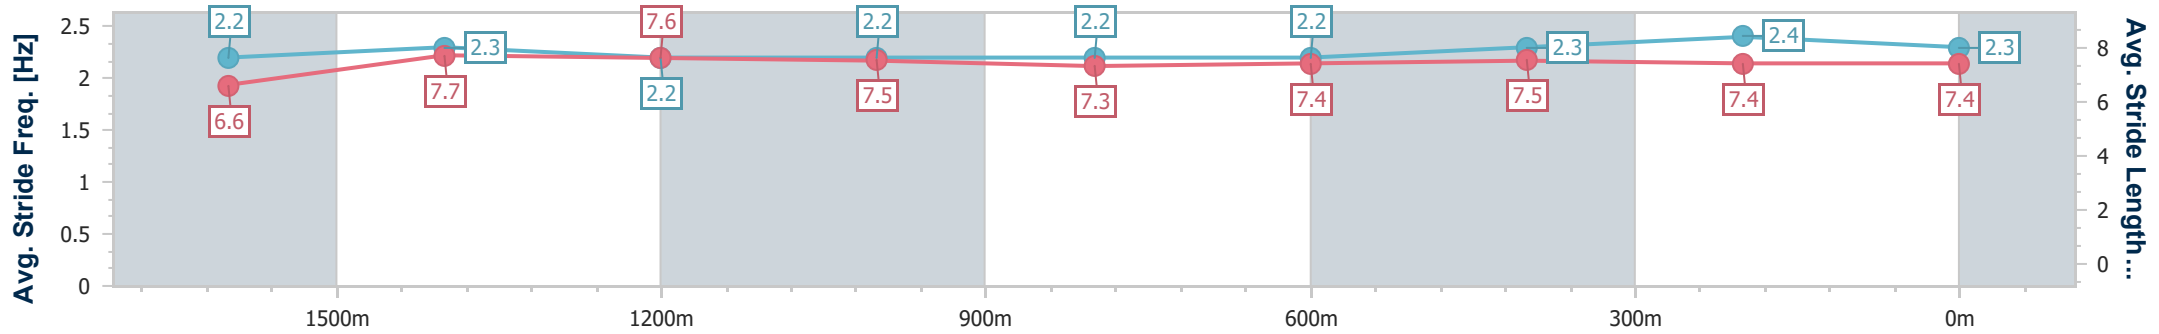

09 February 2025 - 15:30

Track Rating: Good 4, Weather: Overcast, Rail Position: +5m Entire

Section	Overall	1600m	1400m	1200m	1000m	800m	600m	400m	200m				
Section Times	1:50.01 [1] (0:13.91)	1:36.10 [3] (0:11.49)	1:24.61 [5] (0:11.94)	1:12.67 [4] (0:12.27)	1:00.40 [4] (0:12.79)	0:47.61 [4] (0:12.40)	0:35.21 [3] (0:11.80)	0:23.41 [2] (0:11.38)	0:12.03 [1] (0:12.03)				
Average Speed [km/h]	52.0	63.0	60.4	58.9	56.7	58.4	61.3	63.2	60.0				
Top Speed [km/h]	63.0	63.6	62.1	59.5	57.5	59.3	63.5	64.0	61.9				
Avg. Dist. to Rail [m]	2.3	1.7	2.1	2.1	1.9	1.3	0.9	2.6	3.1				
Avg. Stride Freq. [Hz]	2.2	2.3	2.2	2.2	2.2	2.2	2.3	2.4	2.3				
Avg. Stride Length [m]	6.6	7.7	7.6	7.5	7.3	7.4	7.5	7.4	7.4				