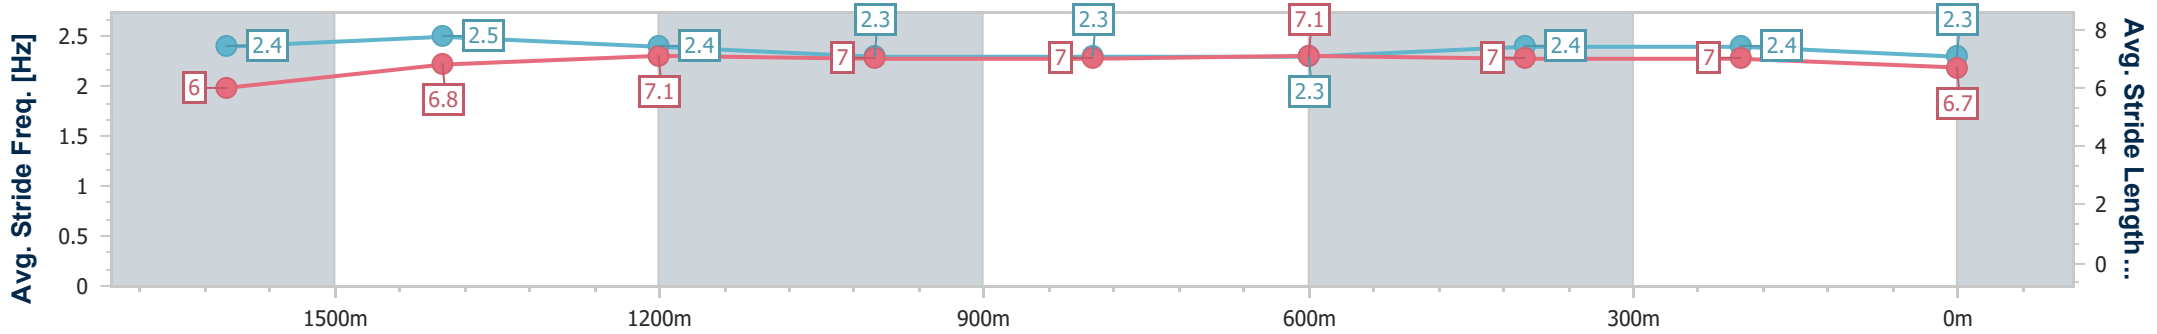

Sunshine Coast QLD Professional

Race 6: SHERRIN RENTALS Class 2 Handicap - 1800m

09 February 2025 - 15:30

Track Rating: Good 4, Weather: Overcast, Rail Position: +5m Entire

Section	Overall	1600m	1400m	1200m	1000m	800m	600m	400m	200m
Section Times	1:51.19 [6] (0:13.89)	1:37.30 [2] (0:11.22)	1:26.08 [2] (0:11.84)	1:14.24 [2] (0:12.32)	1:01.92 [2] (0:12.78)	0:49.14 [2] (0:12.55)	0:36.59 [2] (0:12.03)	0:24.56 [3] (0:11.64)	0:12.92 [3] (0:12.92)
Average Speed [km/h]	52.4	65.2	61.1	58.6	56.8	58.1	60.7	61.9	55.7
Top Speed [km/h]	64.9	66.4	63.2	59.7	57.9	58.7	62.5	63.6	59.1
Avg. Dist. to Rail [m]	7.9	3.7	2.1	3.3	3.2	2.2	2.4	5.1	5.0
Avg. Stride Freq. [Hz]	2.4	2.5	2.4	2.3	2.3	2.3	2.4	2.4	2.3
Avg. Stride Length [m]	6.0	6.8	7.1	7.0	7.0	7.1	7.0	7.0	6.7