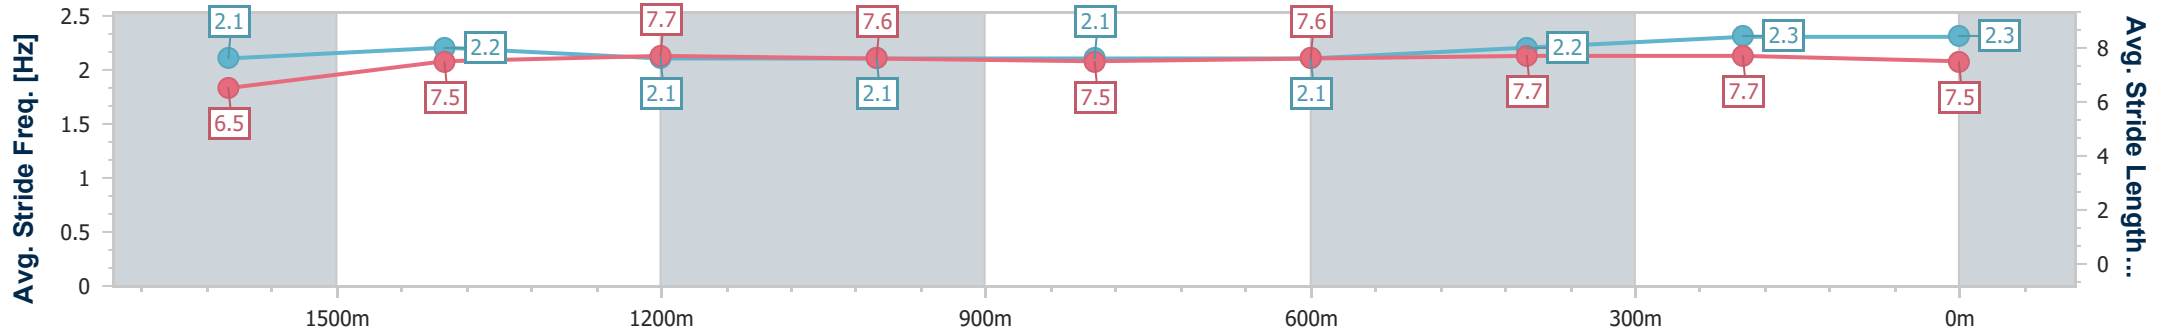

Sunshine Coast QLD Professional

Race 6: SHERRIN RENTALS Class 2 Handicap - 1800m

09 February 2025 - 15:30

Track Rating: Good 4, Weather: Overcast, Rail Position: +5m Entire

Section	Overall	1600m	1400m	1200m	1000m	800m	600m	400m	200m			
Section Times	1:50.39 [2] (0:14.55)	1:35.84 [8] (0:11.42)	1:24.42 [8] (0:11.81)	1:12.61 [8] (0:12.20)	1:00.41 [8] (0:12.82)	0:47.59 [8] (0:12.48)	0:35.11 [9] (0:12.00)	0:23.11 [9] (0:11.30)	0:11.81 [7] (0:11.81)			
Average Speed [km/h]	49.6	63.0	61.3	59.1	56.4	58.4	60.4	63.8	61.0			
Top Speed [km/h]	63.1	64.0	62.8	59.8	57.7	59.7	62.6	64.5	63.0			
Avg. Dist. to Rail [m]	4.6	0.4	1.2	1.7	1.9	1.8	1.4	3.4	2.3			
Avg. Stride Freq. [Hz]	2.1	2.2	2.1	2.1	2.1	2.1	2.2	2.3	2.3			
Avg. Stride Length [m]	6.5	7.5	7.7	7.6	7.5	7.6	7.7	7.7	7.5			