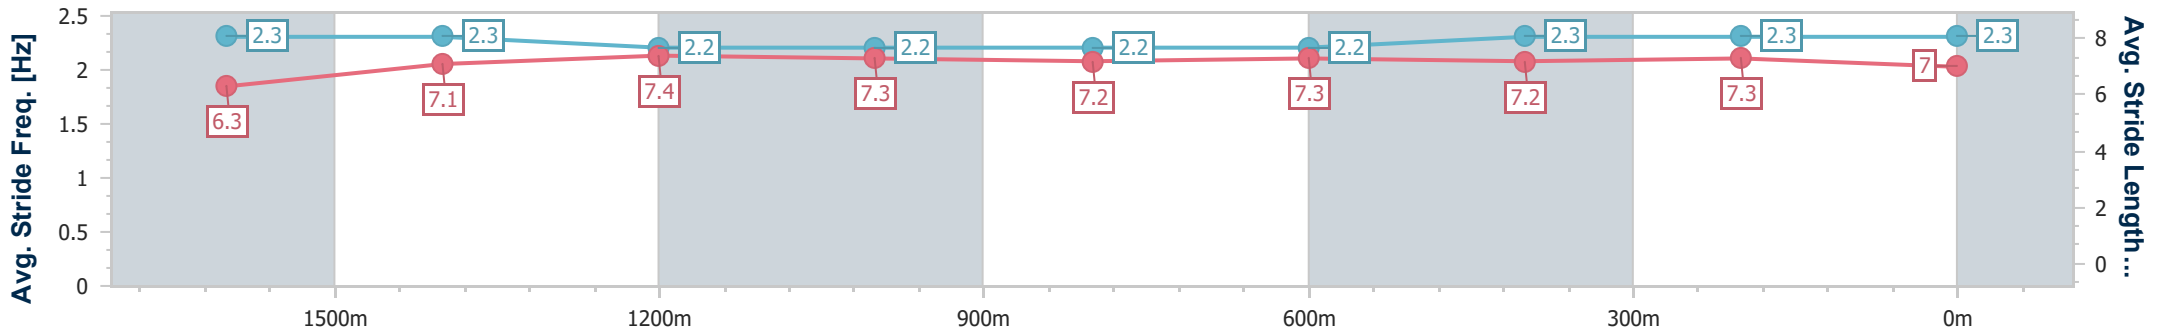

- [] Ranking at each section and finish
- .-.- No data available at this section
- NA No data available

Horse/Jockey Name	Sir Beveridge
Final Rank	8
Fastest Section Time (Section)	0:11.42 (1600m)
Top Speed [km/h] (Section)	65.4 (1600m)
Race State	Finished

Sunshine Coast QLD Professional

Race 6: SHERRIN RENTALS Class 2 Handicap - 1800m

09 February 2025 - 15:30

Track Rating: Good 4, Weather: Overcast, Rail Position: +5m Entire

Section	Overall	1600m	1400m	1200m	1000m	800m	600m	400m	200m			
Section Times	1:51.76 [8] (0:13.94)	1:37.82 [5] (0:11.42)	1:26.40 [3] (0:12.14)	1:14.26 [5] (0:12.20)	1:02.06 [5] (0:12.84)	0:49.22 [5] (0:12.43)	0:36.79 [6] (0:12.26)	0:24.53 [8] (0:11.78)	0:12.75 [9] (0:12.75)			
Average Speed [km/h]	51.8	63.6	59.8	59.2	56.5	58.6	59.6	61.2	56.4			
Top Speed [km/h]	65.2	65.4	62.4	60.4	57.3	59.9	61.0	61.7	59.7			
Avg. Dist. to Rail [m]	4.1	2.4	3.2	3.5	3.2	2.2	2.5	5.3	4.1			
Avg. Stride Freq. [Hz]	2.3	2.3	2.2	2.2	2.2	2.2	2.3	2.3	2.3			
Avg. Stride Length [m]	6.3	7.1	7.4	7.3	7.2	7.3	7.2	7.3	7.0			