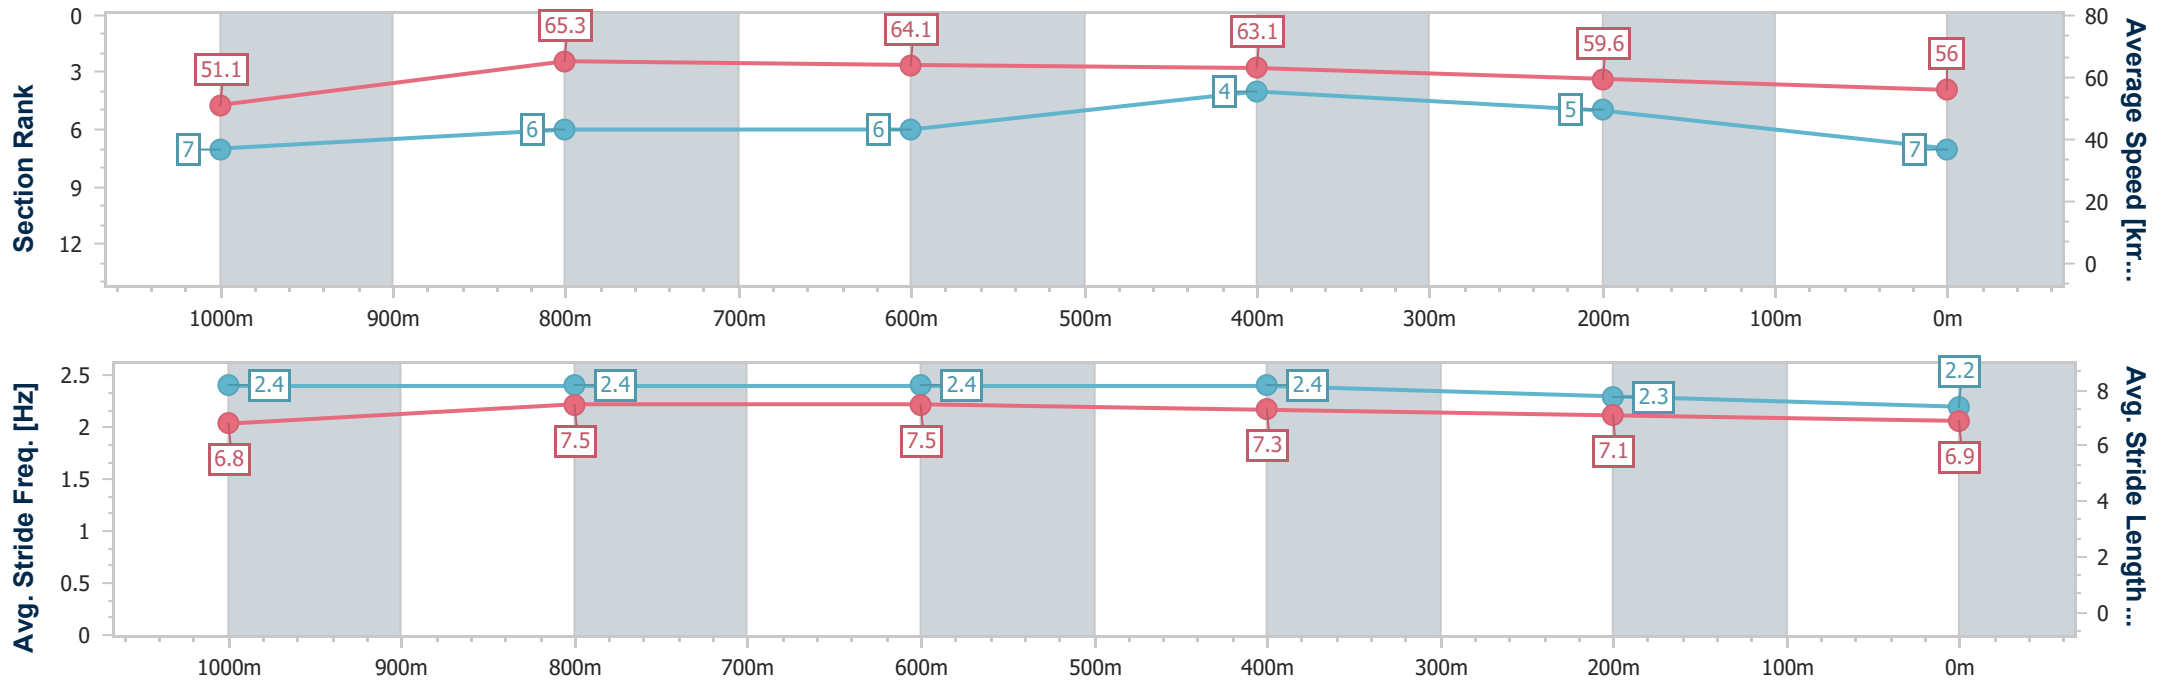

Horse/Jockey Name	Azafran
Final Rank	7
Fastest Section Time (Section)	0:11.05 (1000m)
Top Speed [km/h] (Section)	67.2 (1000m)
Race State	Finished

Ipswich QLD Professional
Race 2: GREAT NORTHERN Fillies and Mares Maiden Handicap
- 1200m

12 February 2025 - 14:13

Track Rating: Soft 6, Weather: Overcast, Rail Position: +6.5m Entire

Section	Overall	1000m	800m	600m	400m	200m
Section Times	1:12.70 [7] (0:14.13)	0:58.57 [7] (0:11.05)	0:47.52 [6] (0:11.17)	0:36.35 [6] (0:11.40)	0:24.95 [4] (0:12.06)	0:12.89 [5] (0:12.89)
Average Speed [km/h]	51.1	65.3	64.1	63.1	59.6	56.0
Top Speed [km/h]	66.6	67.2	65.4	64.3	62.7	57.5
Avg. Dist. to Rail [m]	6.3	0.5	1.2	0.5	1.1	2.9
Avg. Stride Freq. [Hz]	2.4	2.4	2.4	2.4	2.3	2.2
Avg. Stride Length [m]	6.8	7.5	7.5	7.3	7.1	6.9

- [ ] Ranking at each section and finish
- -.-.- No data available at this section
- NA No data available