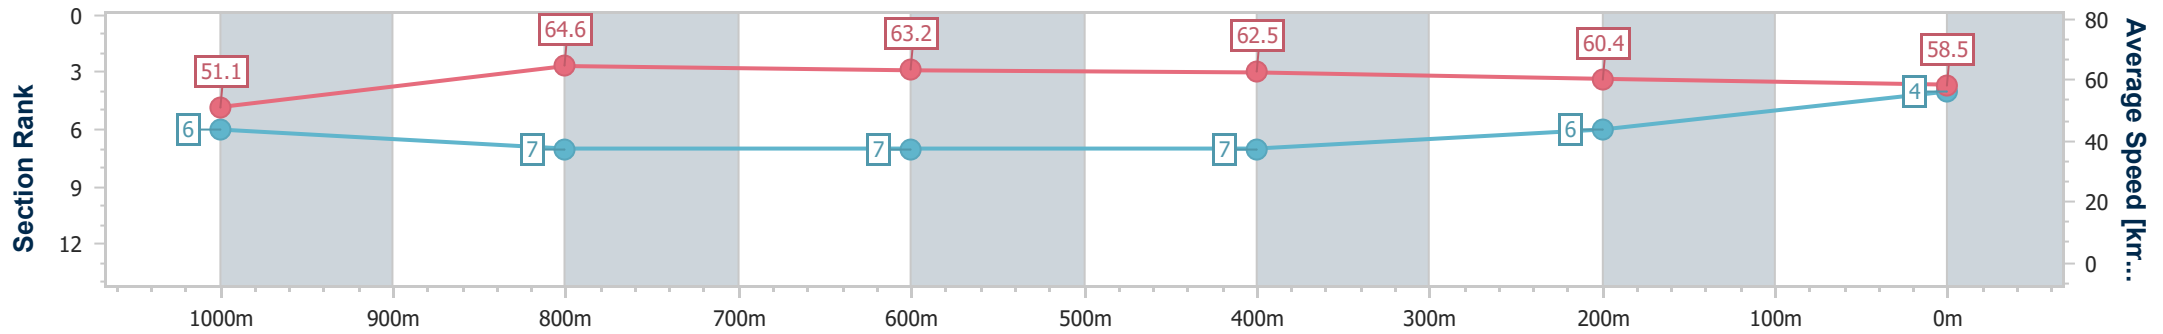

Horse/Jockey Name	Divine Di
Final Rank	4
Fastest Section Time (Section)	0:11.12 (1000m)
Top Speed [km/h] (Section)	67.4 (Overall)
Race State	Finished

Ipswich QLD Professional
Race 2: GREAT NORTHERN Fillies and Mares Maiden Handicap
- 1200m

12 February 2025 - 14:13

Track Rating: Soft 6, Weather: Overcast, Rail Position: +6.5m Entire

Section	Overall	1000m	800m	600m	400m	200m
Section Times	1:12.25 [4] (0:14.12)	0:58.13 [6] (0:11.12)	0:47.01 [7] (0:11.30)	0:35.71 [7] (0:11.47)	0:24.24 [7] (0:11.91)	0:12.33 [6] (0:12.33)
Average Speed [km/h]	51.1	64.6	63.2	62.5	60.4	58.5
Top Speed [km/h]	67.4	66.8	64.9	63.6	62.2	59.6
Avg. Dist. to Rail [m]	1.4	1.0	2.0	1.0	1.9	4.7
Avg. Stride Freq. [Hz]	2.4	2.3	2.3	2.3	2.3	2.3
Avg. Stride Length [m]	7.0	7.8	7.8	7.6	7.4	7.1

- [ ] Ranking at each section and finish
- -.-.- No data available at this section
- NA No data available