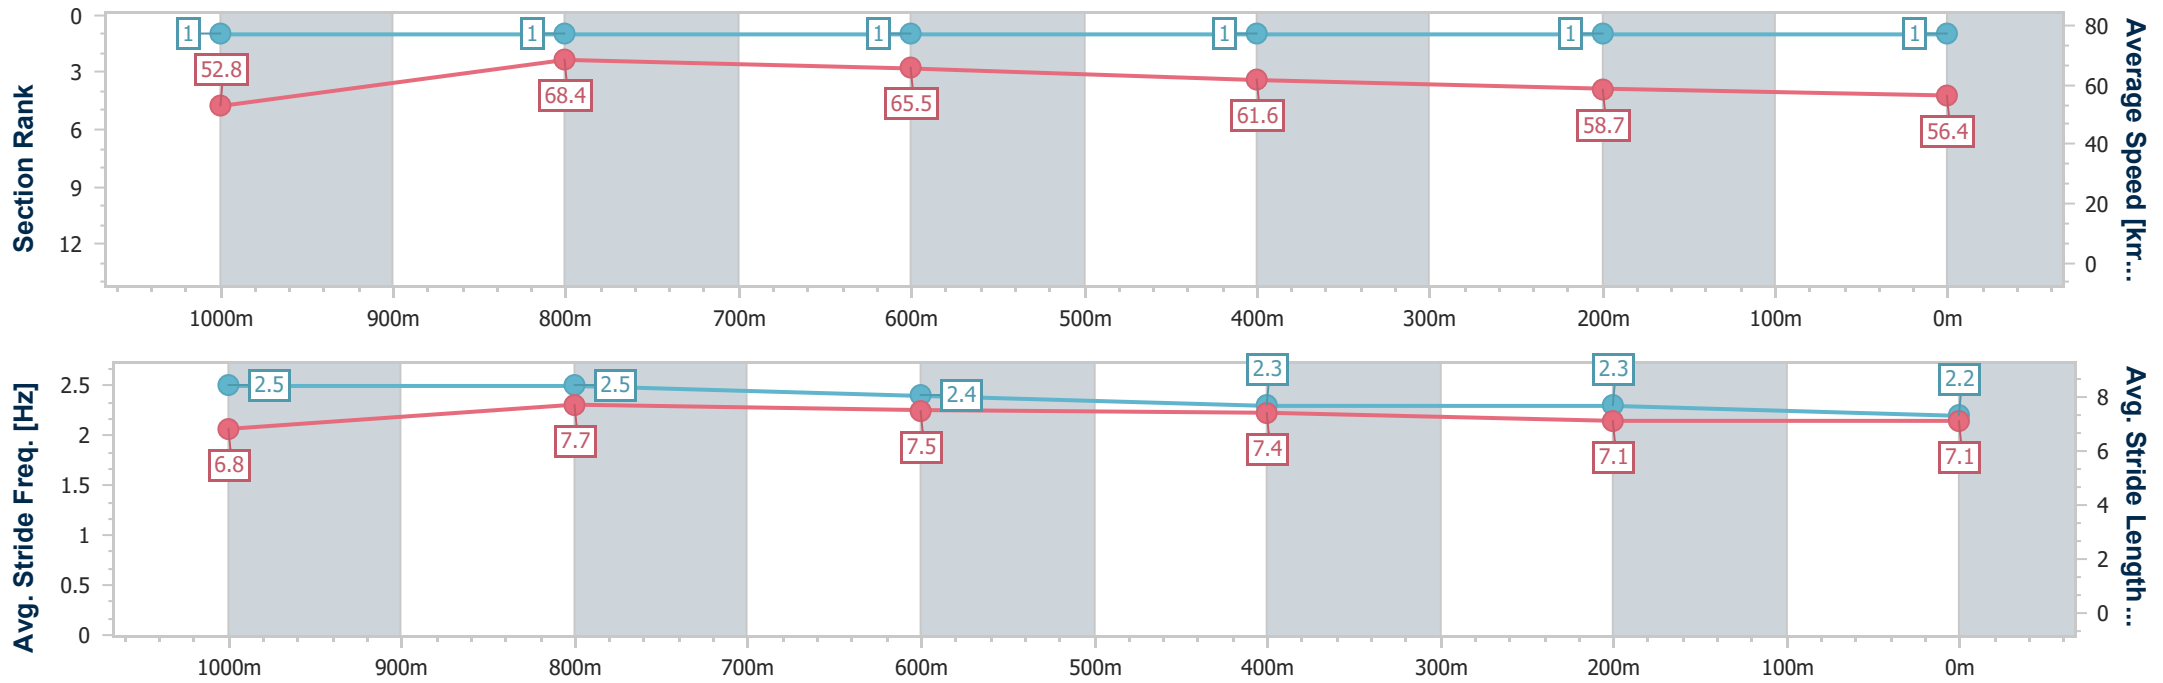

12 February 2025 - 14:13

Track Rating: Soft 6, Weather: Overcast, Rail Position: +6.5m Entire

Section	Overall	1000m	800m	600m	400m	200m
Section Times	1:11.65 [1] (0:13.66)	0:57.99 [1] (0:10.55)	0:47.44 [1] (0:10.94)	0:36.50 [1] (0:11.57)	0:24.93 [1] (0:12.17)	0:12.76 [1] (0:12.76)
Average Speed [km/h]	52.8	68.4	65.5	61.6	58.7	56.4
Top Speed [km/h]	68.9	69.2	67.9	64.0	59.7	58.5
Avg. Dist. to Rail [m]	8.6	1.4	1.1	2.0	2.0	2.2
Avg. Stride Freq. [Hz]	2.5	2.5	2.4	2.3	2.3	2.2
Avg. Stride Length [m]	6.8	7.7	7.5	7.4	7.1	7.1