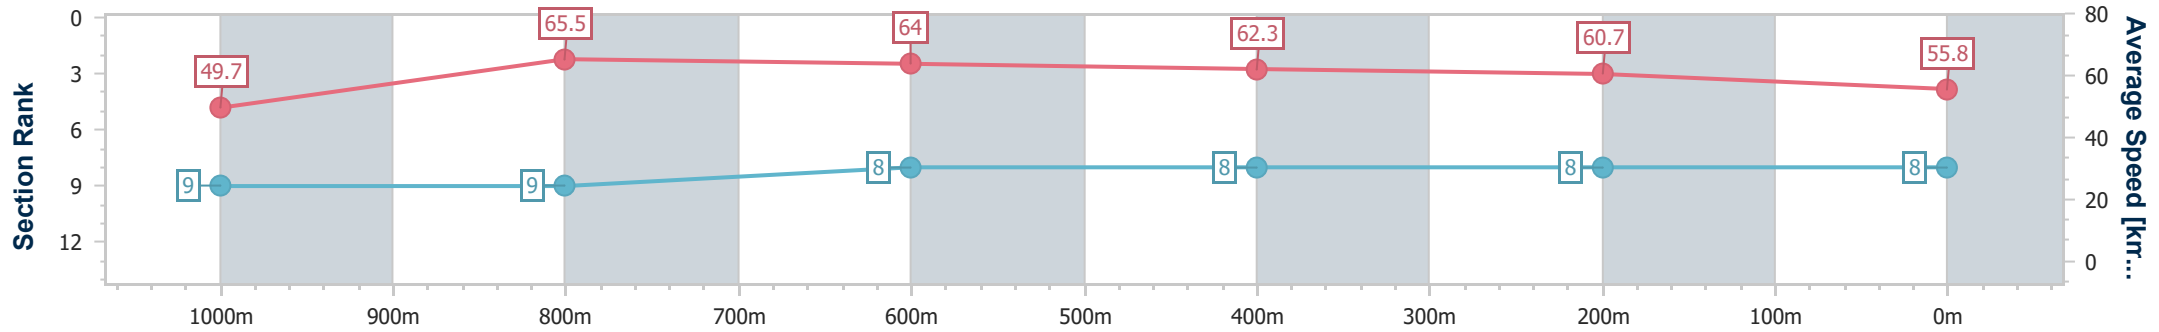

Horse/Jockey Name	Witheren Lass
Final Rank	8
Fastest Section Time (Section)	0:10.99 (1000m)
Top Speed [km/h] (Section)	66.1 (1000m)
Race State	Finished

Ipswich QLD Professional
Race 2: GREAT NORTHERN Fillies and Mares Maiden Handicap
- 1200m

12 February 2025 - 14:13

Track Rating: Soft 6, Weather: Overcast, Rail Position: +6.5m Entire

Section	Overall	1000m	800m	600m	400m	200m
Section Times	1:12.83 [8] (0:14.52)	0:58.31 [9] (0:10.99)	0:47.32 [9] (0:11.18)	0:36.14 [8] (0:11.49)	0:24.65 [8] (0:11.81)	0:12.84 [8] (0:12.84)
Average Speed [km/h]	49.7	65.5	64.0	62.3	60.7	55.8
Top Speed [km/h]	66.1	66.1	64.2	63.2	63.0	58.6
Avg. Dist. to Rail [m]	4.6	0.5	2.0	1.8	2.0	5.9
Avg. Stride Freq. [Hz]	2.3	2.4	2.4	2.3	2.3	2.2
Avg. Stride Length [m]	6.8	7.5	7.4	7.4	7.3	7.0

- [ ] Ranking at each section and finish
- -.-.- No data available at this section
- NA No data available