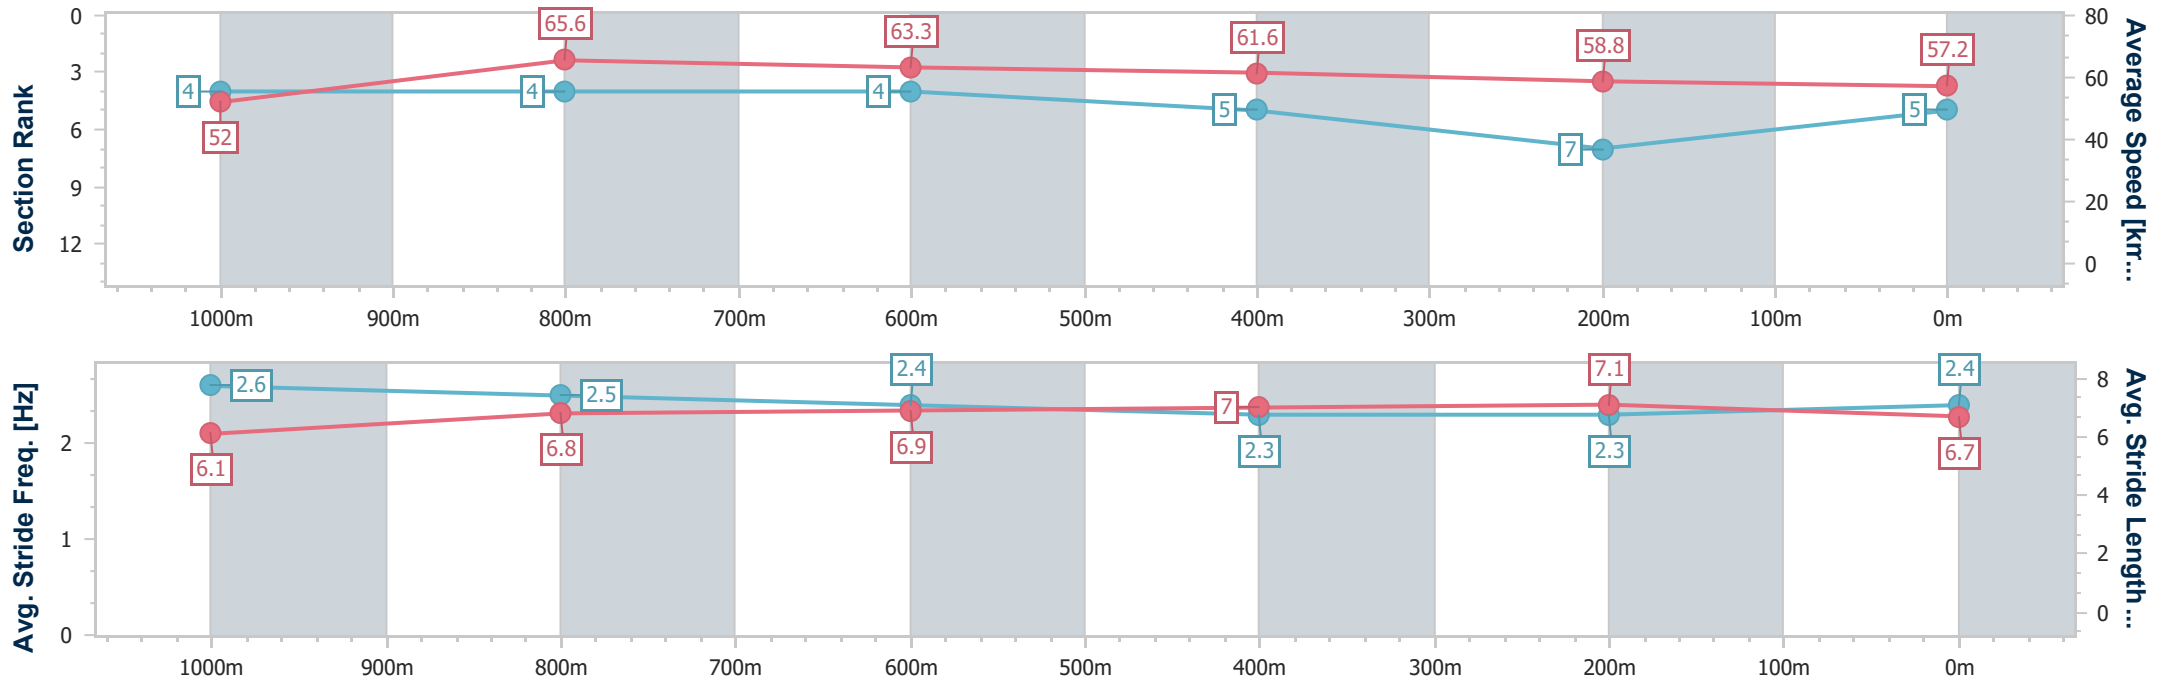

Horse/Jockey Name	Twilight Sparkle
Final Rank	5
Fastest Section Time (Section)	0:10.97 (1000m)
Top Speed [km/h] (Section)	66.5 (1000m)
Race State	Finished

Ipswich QLD Professional
Race 2: GREAT NORTHERN Fillies and Mares Maiden Handicap
- 1200m

12 February 2025 - 14:13

Track Rating: Soft 6, Weather: Overcast, Rail Position: +6.5m Entire

Section	Overall	1000m	800m	600m	400m	200m
Section Times	1:12.60 [5] (0:13.87)	0:58.73 [4] (0:10.97)	0:47.76 [4] (0:11.35)	0:36.41 [4] (0:11.59)	0:24.82 [5] (0:12.20)	0:12.62 [7] (0:12.62)
Average Speed [km/h]	52.0	65.6	63.3	61.6	58.8	57.2
Top Speed [km/h]	66.5	66.5	65.5	62.4	61.3	57.3
Avg. Dist. to Rail [m]	3.8	0.5	0.9	1.6	1.1	0.9
Avg. Stride Freq. [Hz]	2.6	2.5	2.4	2.3	2.3	2.4
Avg. Stride Length [m]	6.1	6.8	6.9	7.0	7.1	6.7

- [ ] Ranking at each section and finish
- -.-.- No data available at this section
- NA No data available