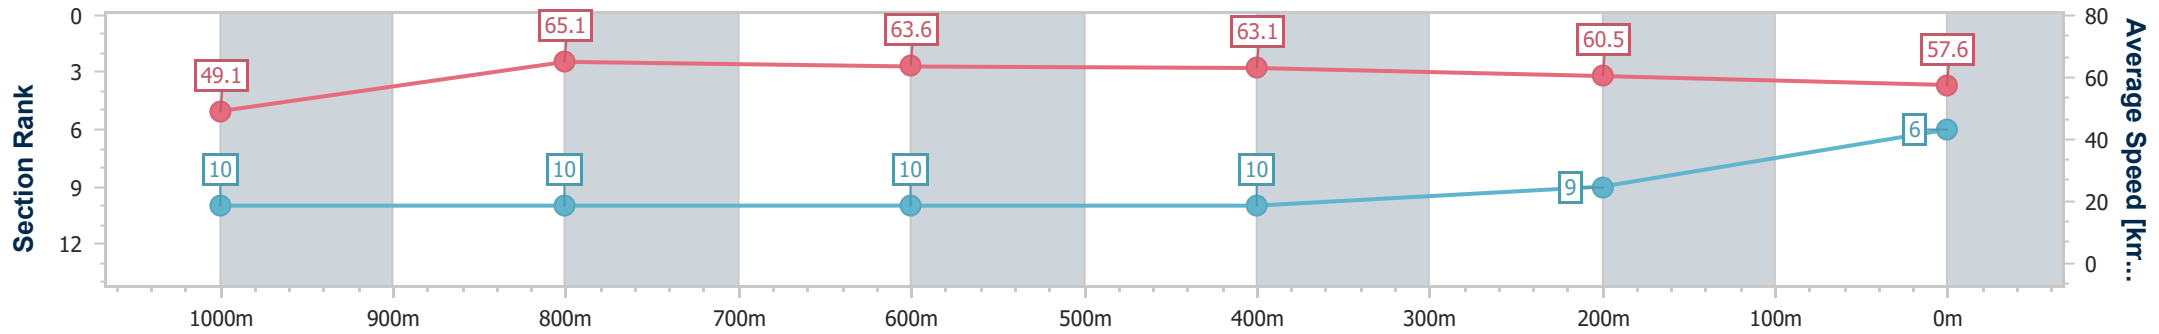

Horse/Jockey Name	Sibeila
Final Rank	6
Fastest Section Time (Section)	0:11.05 (1000m)
Top Speed [km/h] (Section)	66.5 (1000m)
Race State	Finished

Ipswich QLD Professional
Race 2: GREAT NORTHERN Fillies and Mares Maiden Handicap
- 1200m

12 February 2025 - 14:13

Track Rating: Soft 6, Weather: Overcast, Rail Position: +6.5m Entire

Section	Overall	1000m	800m	600m	400m	200m
Section Times	1:12.67 [6] (0:14.67)	0:58.00 [10] (0:11.05)	0:46.95 [10] (0:11.25)	0:35.70 [10] (0:11.36)	0:24.34 [10] (0:11.83)	0:12.51 [9] (0:12.51)
Average Speed [km/h]	49.1	65.1	63.6	63.1	60.5	57.6
Top Speed [km/h]	64.7	66.5	64.4	63.7	62.6	58.4
Avg. Dist. to Rail [m]	5.5	1.0	1.6	0.8	0.8	1.6
Avg. Stride Freq. [Hz]	2.4	2.5	2.5	2.3	2.4	2.4
Avg. Stride Length [m]	6.5	6.9	6.8	7.0	7.1	6.7

- [ ] Ranking at each section and finish
- -.-.- No data available at this section
- NA No data available