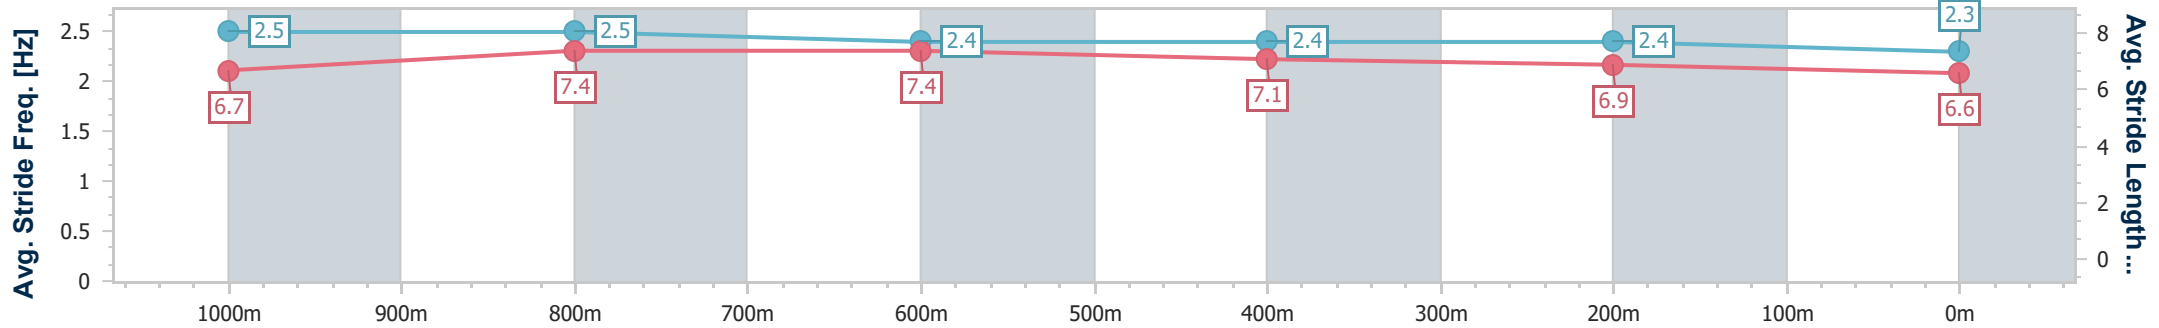

Horse/Jockey Name	Tabei
Final Rank	9
Fastest Section Time (Section)	0:10.91 (1000m)
Top Speed [km/h] (Section)	67.6 (1000m)
Race State	Finished

Ipswich QLD Professional
Race 2: GREAT NORTHERN Fillies and Mares Maiden Handicap
- 1200m

12 February 2025 - 14:13

Track Rating: Soft 6, Weather: Overcast, Rail Position: +6.5m Entire

Section	Overall	1000m	800m	600m	400m	200m
Section Times	1:12.85 [9] (0:13.79)	0:59.06 [3] (0:10.91)	0:48.15 [3] (0:11.36)	0:36.79 [3] (0:11.66)	0:25.13 [3] (0:12.08)	0:13.05 [4] (0:13.05)
Average Speed [km/h]	52.1	65.8	62.8	61.3	59.4	55.1
Top Speed [km/h]	67.6	67.6	64.9	61.9	61.4	57.9
Avg. Dist. to Rail [m]	2.1	1.0	2.0	2.1	1.2	1.3
Avg. Stride Freq. [Hz]	2.5	2.5	2.4	2.4	2.4	2.3
Avg. Stride Length [m]	6.7	7.4	7.4	7.1	6.9	6.6

- [ ] Ranking at each section and finish
- -.-.- No data available at this section
- NA No data available