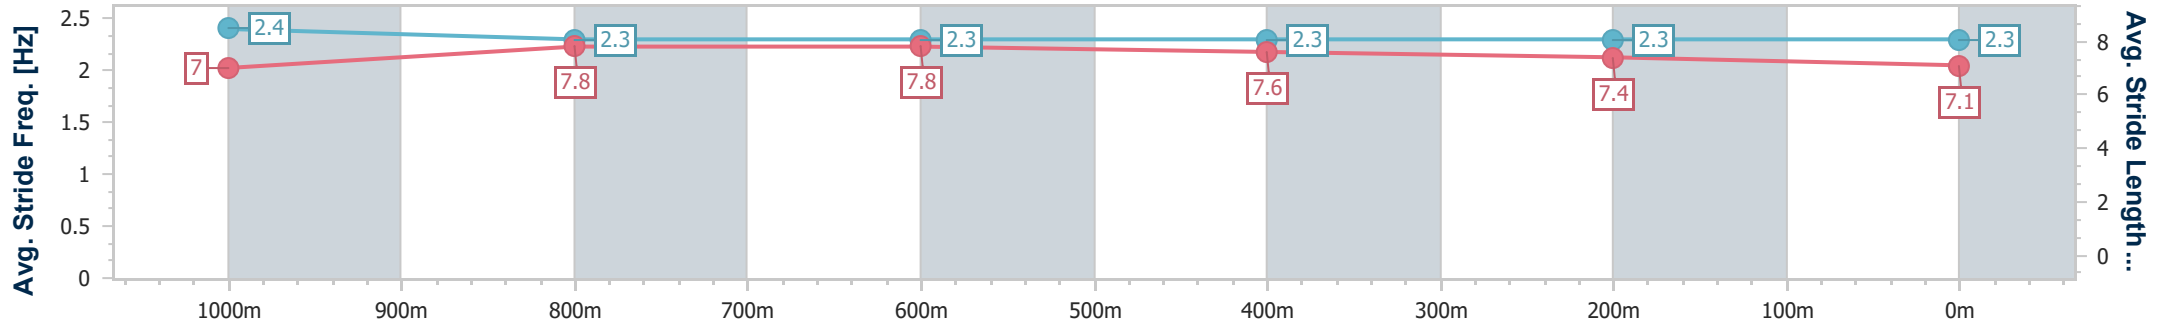

Horse/Jockey Name	Divine Di
Final Rank	4
Fastest Section Time (Section)	0:11.12 (1000m)
Top Speed [km/h] (Section)	67.4 (Overall)
Race State	Finished

Ipswich QLD Professional
Race 2: GREAT NORTHERN Fillies and Mares Maiden Handicap
- 1200m

12 February 2025 - 14:13

Track Rating: Soft 6, Weather: Overcast, Rail Position: +6.5m Entire

Section	Overall	1000m	800m	600m	400m	200m
Section Times	1:12.25 [4] (0:14.12)	0:58.13 [6] (0:11.12)	0:47.01 [7] (0:11.30)	0:35.71 [7] (0:11.47)	0:24.24 [7] (0:11.91)	0:12.33 [6] (0:12.33)
Average Speed [km/h]	51.1	64.6	63.2	62.5	60.4	58.5
Top Speed [km/h]	67.4	66.8	64.9	63.6	62.2	59.6
Avg. Dist. to Rail [m]	1.4	1.0	2.0	1.0	1.9	4.7
Avg. Stride Freq. [Hz]	2.4	2.3	2.3	2.3	2.3	2.3
Avg. Stride Length [m]	7.0	7.8	7.8	7.6	7.4	7.1

- [ ] Ranking at each section and finish
- -.-.- No data available at this section
- NA No data available