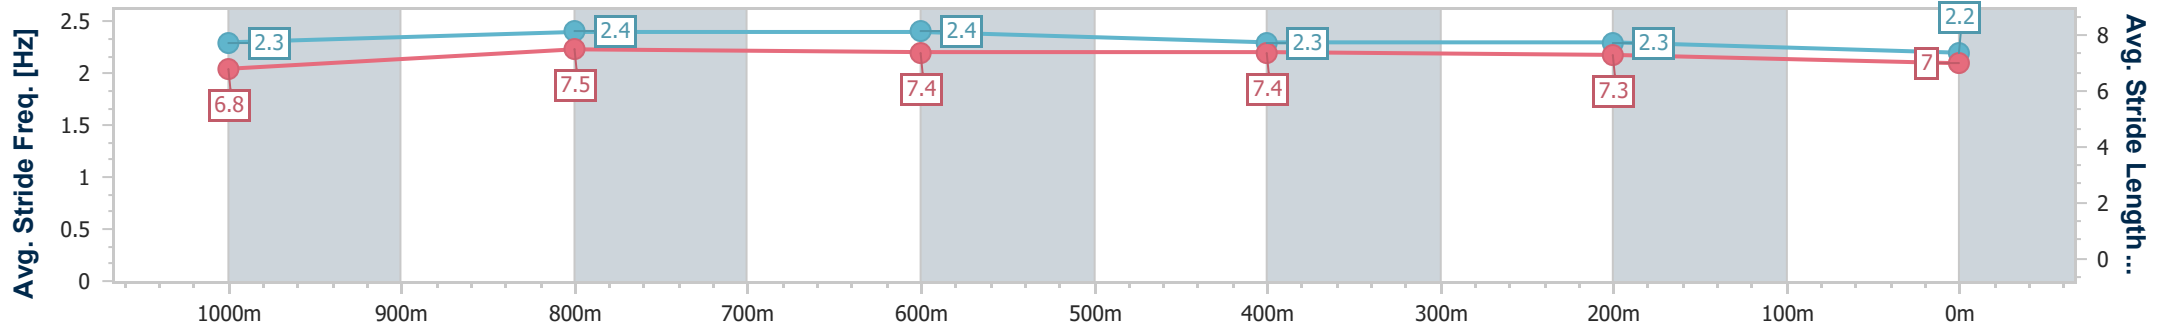

Horse/Jockey Name	Witheren Lass
Final Rank	8
Fastest Section Time (Section)	0:10.99 (1000m)
Top Speed [km/h] (Section)	66.1 (1000m)
Race State	Finished

Ipswich QLD Professional
Race 2: GREAT NORTHERN Fillies and Mares Maiden Handicap
- 1200m

12 February 2025 - 14:13

Track Rating: Soft 6, Weather: Overcast, Rail Position: +6.5m Entire

Section	Overall	1000m	800m	600m	400m	200m
Section Times	1:12.83 [8] (0:14.52)	0:58.31 [9] (0:10.99)	0:47.32 [9] (0:11.18)	0:36.14 [8] (0:11.49)	0:24.65 [8] (0:11.81)	0:12.84 [8] (0:12.84)
Average Speed [km/h]	49.7	65.5	64.0	62.3	60.7	55.8
Top Speed [km/h]	66.1	66.1	64.2	63.2	63.0	58.6
Avg. Dist. to Rail [m]	4.6	0.5	2.0	1.8	2.0	5.9
Avg. Stride Freq. [Hz]	2.3	2.4	2.4	2.3	2.3	2.2
Avg. Stride Length [m]	6.8	7.5	7.4	7.4	7.3	7.0

- [ ] Ranking at each section and finish
- -.-.- No data available at this section
- NA No data available