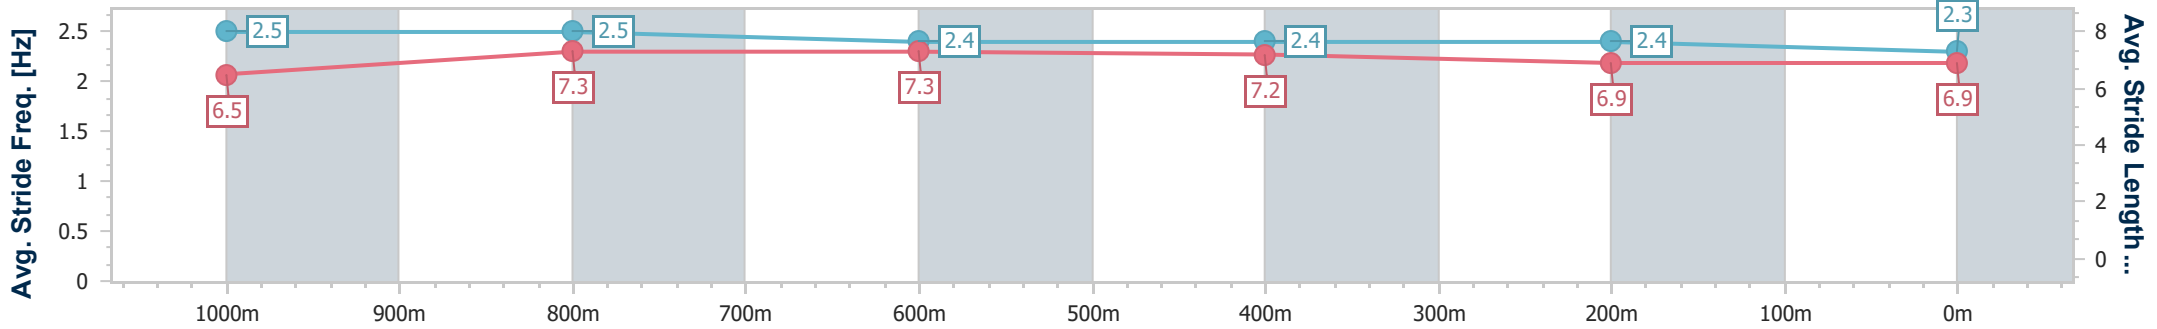

Horse/Jockey Name	Shalzer
Final Rank	10
Fastest Section Time (Section)	0:11.09 (1000m)
Top Speed [km/h] (Section)	66.7 (1000m)
Race State	Finished

Ipswich QLD Professional
Race 2: GREAT NORTHERN Fillies and Mares Maiden Handicap
- 1200m

12 February 2025 - 14:13

Track Rating: Soft 6, Weather: Overcast, Rail Position: +6.5m Entire

Section	Overall	1000m	800m	600m	400m	200m
Section Times	1:13.14 [10] (0:14.36)	0:58.78 [8] (0:11.09)	0:47.69 [8] (0:11.27)	0:36.42 [9] (0:11.58)	0:24.84 [9] (0:12.07)	0:12.77 [10] (0:12.77)
Average Speed [km/h]	50.2	64.6	63.3	61.8	59.0	56.5
Top Speed [km/h]	66.6	66.7	64.6	62.7	60.6	58.0
Avg. Dist. to Rail [m]	0.5	1.3	2.1	1.8	2.1	1.5
Avg. Stride Freq. [Hz]	2.5	2.5	2.4	2.4	2.4	2.3
Avg. Stride Length [m]	6.5	7.3	7.3	7.2	6.9	6.9

- [ ] Ranking at each section and finish
- -.-.- No data available at this section
- NA No data available