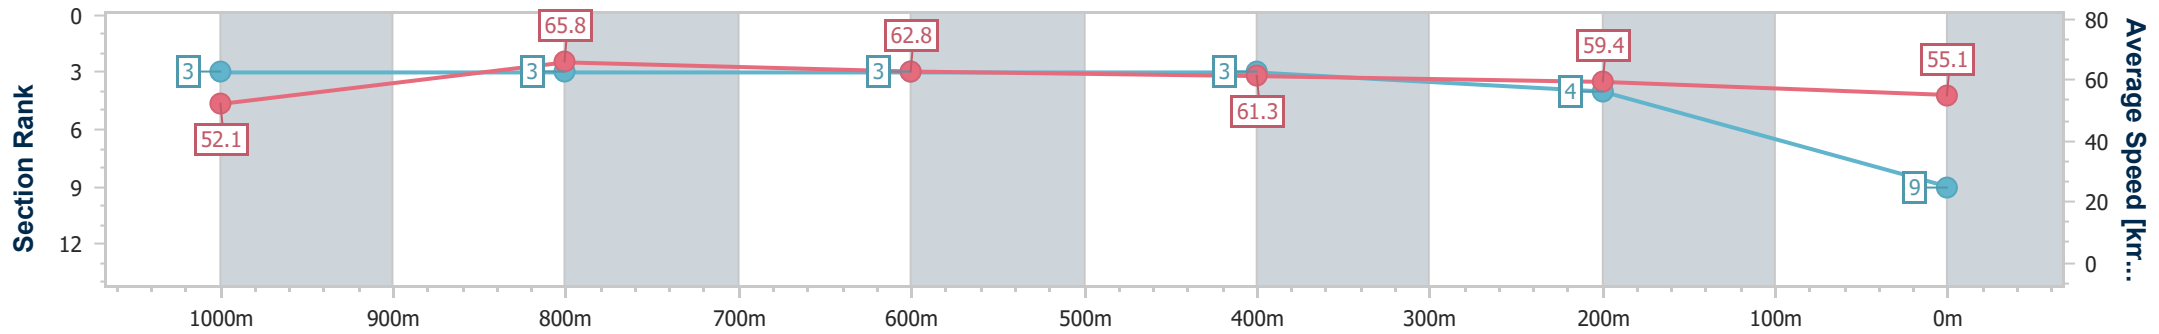

Horse/Jockey Name	Tabei
Final Rank	9
Fastest Section Time (Section)	0:10.91 (1000m)
Top Speed [km/h] (Section)	67.6 (1000m)
Race State	Finished

Ipswich QLD Professional
Race 2: GREAT NORTHERN Fillies and Mares Maiden Handicap
- 1200m

12 February 2025 - 14:13

Track Rating: Soft 6, Weather: Overcast, Rail Position: +6.5m Entire

Section	Overall	1000m	800m	600m	400m	200m
Section Times	1:12.85 [9] (0:13.79)	0:59.06 [3] (0:10.91)	0:48.15 [3] (0:11.36)	0:36.79 [3] (0:11.66)	0:25.13 [3] (0:12.08)	0:13.05 [4] (0:13.05)
Average Speed [km/h]	52.1	65.8	62.8	61.3	59.4	55.1
Top Speed [km/h]	67.6	67.6	64.9	61.9	61.4	57.9
Avg. Dist. to Rail [m]	2.1	1.0	2.0	2.1	1.2	1.3
Avg. Stride Freq. [Hz]	2.5	2.5	2.4	2.4	2.4	2.3
Avg. Stride Length [m]	6.7	7.4	7.4	7.1	6.9	6.6

- [ ] Ranking at each section and finish
- -.-.- No data available at this section
- NA No data available