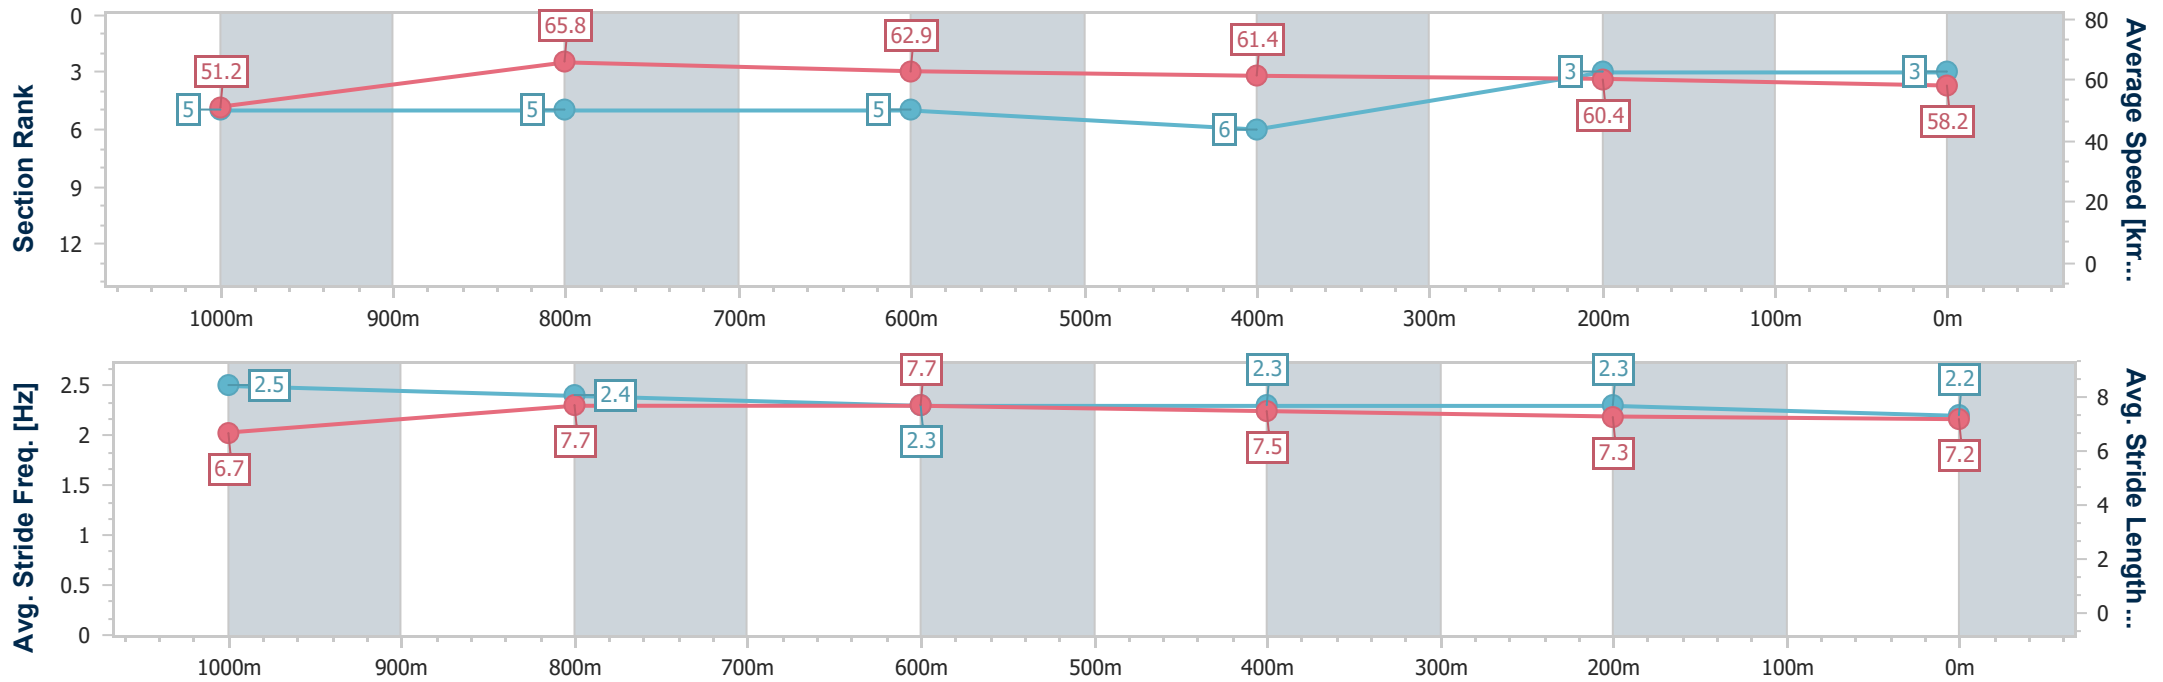

Horse/Jockey Name	Deep Dawn
Final Rank	3
Fastest Section Time (Section)	0:10.91 (1000m)
Top Speed [km/h] (Section)	67.6 (1000m)
Race State	Finished

Ipswich QLD Professional
Race 2: GREAT NORTHERN Fillies and Mares Maiden Handicap
- 1200m

12 February 2025 - 14:13

Track Rating: Soft 6, Weather: Overcast, Rail Position: +6.5m Entire

Section	Overall	1000m	800m	600m	400m	200m
Section Times	1:12.14 [3] (0:14.03)	0:58.11 [5] (0:10.91)	0:47.20 [5] (0:11.35)	0:35.85 [5] (0:11.63)	0:24.22 [6] (0:11.82)	0:12.40 [3] (0:12.40)
Average Speed [km/h]	51.2	65.8	62.9	61.4	60.4	58.2
Top Speed [km/h]	66.9	67.6	65.2	62.5	61.7	60.3
Avg. Dist. to Rail [m]	1.0	1.2	2.4	2.3	1.9	2.1
Avg. Stride Freq. [Hz]	2.5	2.4	2.3	2.3	2.3	2.2
Avg. Stride Length [m]	6.7	7.7	7.7	7.5	7.3	7.2

- [ ] Ranking at each section and finish
- -.-.- No data available at this section
- NA No data available