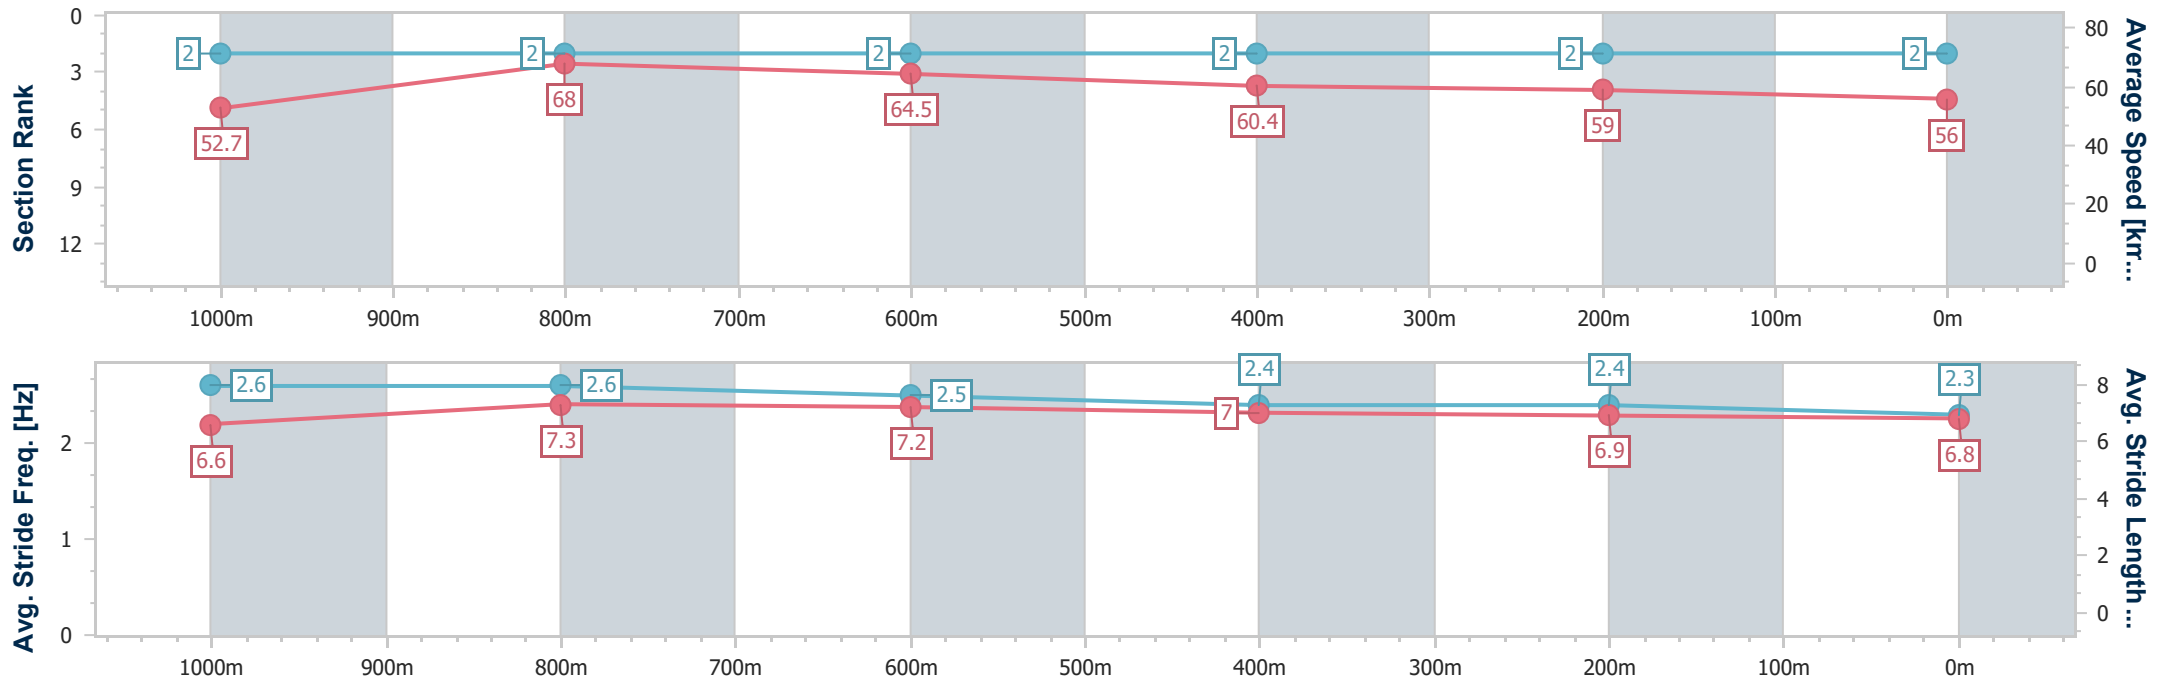

Horse/Jockey Name	Wynette
Final Rank	2
Fastest Section Time (Section)	0:10.54 (1000m)
Top Speed [km/h] (Section)	70.0 (1000m)
Race State	Finished

Ipswich QLD Professional
Race 2: GREAT NORTHERN Fillies and Mares Maiden Handicap
- 1200m

12 February 2025 - 14:13

Track Rating: Soft 6, Weather: Overcast, Rail Position: +6.5m Entire

Section	Overall	1000m	800m	600m	400m	200m
Section Times	1:12.10 [2] (0:13.68)	0:58.42 [2] (0:10.54)	0:47.88 [2] (0:11.05)	0:36.83 [2] (0:11.83)	0:25.00 [2] (0:12.17)	0:12.83 [2] (0:12.83)
Average Speed [km/h]	52.7	68.0	64.5	60.4	59.0	56.0
Top Speed [km/h]	69.3	70.0	65.9	64.1	60.5	58.3
Avg. Dist. to Rail [m]	5.3	1.3	2.1	1.9	0.9	1.2
Avg. Stride Freq. [Hz]	2.6	2.6	2.5	2.4	2.4	2.3
Avg. Stride Length [m]	6.6	7.3	7.2	7.0	6.9	6.8

- [ ] Ranking at each section and finish
- -.-.- No data available at this section
- NA No data available