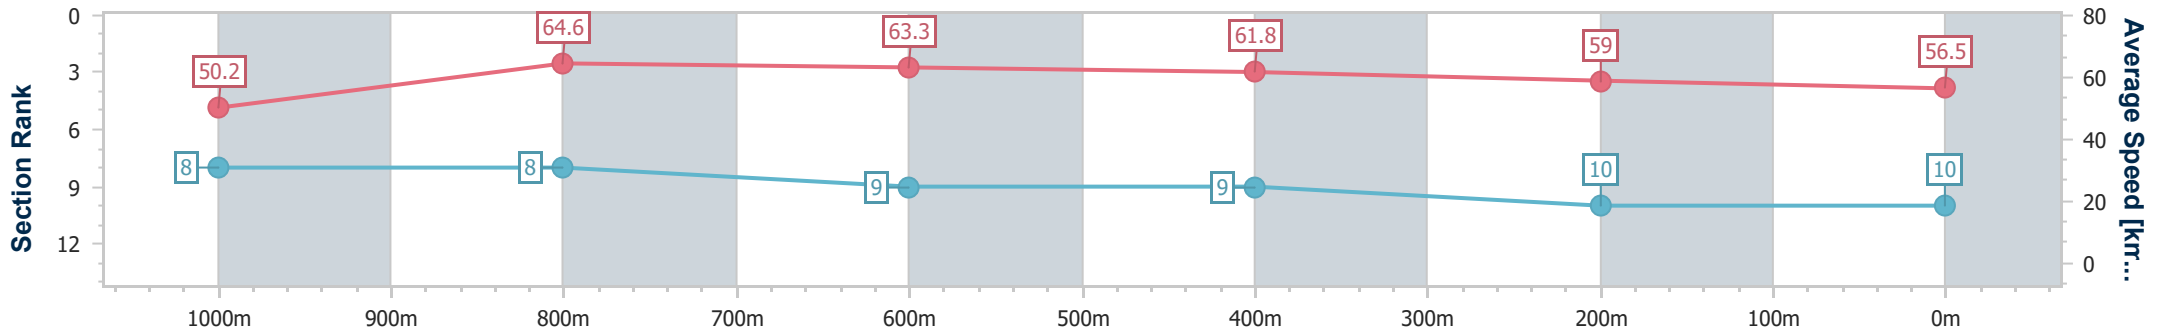

Horse/Jockey Name	Shalzer
Final Rank	10
Fastest Section Time (Section)	0:11.09 (1000m)
Top Speed [km/h] (Section)	66.7 (1000m)
Race State	Finished

Ipswich QLD Professional
Race 2: GREAT NORTHERN Fillies and Mares Maiden Handicap
- 1200m

12 February 2025 - 14:13

Track Rating: Soft 6, Weather: Overcast, Rail Position: +6.5m Entire

Section	Overall	1000m	800m	600m	400m	200m
Section Times	1:13.14 [10] (0:14.36)	0:58.78 [8] (0:11.09)	0:47.69 [8] (0:11.27)	0:36.42 [9] (0:11.58)	0:24.84 [9] (0:12.07)	0:12.77 [10] (0:12.77)
Average Speed [km/h]	50.2	64.6	63.3	61.8	59.0	56.5
Top Speed [km/h]	66.6	66.7	64.6	62.7	60.6	58.0
Avg. Dist. to Rail [m]	0.5	1.3	2.1	1.8	2.1	1.5
Avg. Stride Freq. [Hz]	2.5	2.5	2.4	2.4	2.4	2.3
Avg. Stride Length [m]	6.5	7.3	7.3	7.2	6.9	6.9

- [ ] Ranking at each section and finish
- -.-.- No data available at this section
- NA No data available