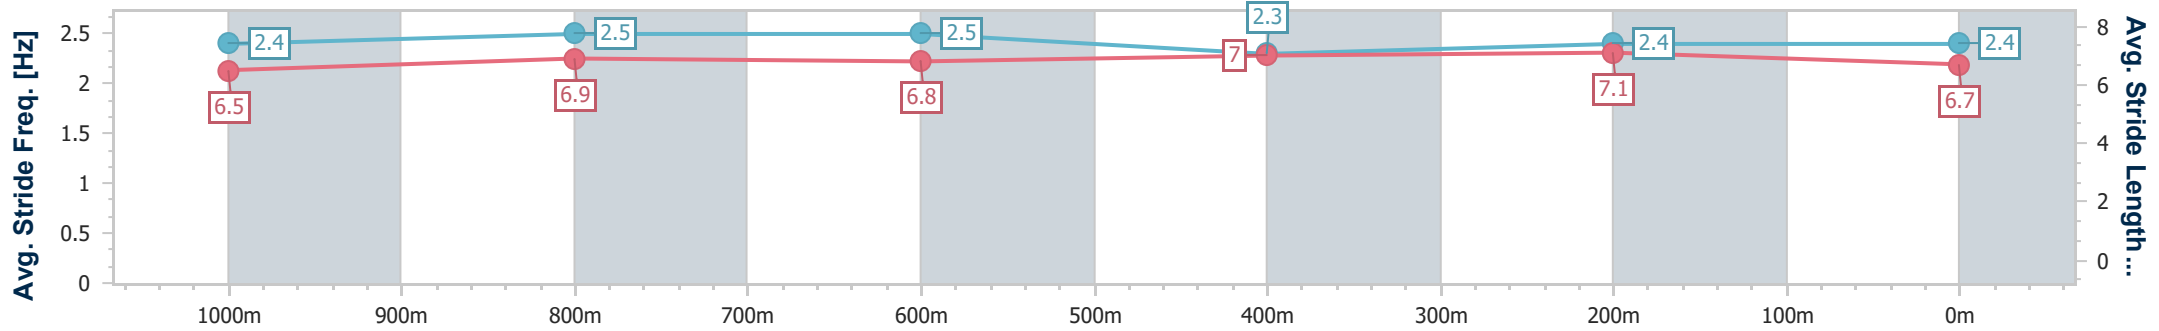

Horse/Jockey Name	Sibeila
Final Rank	6
Fastest Section Time (Section)	0:11.05 (1000m)
Top Speed [km/h] (Section)	66.5 (1000m)
Race State	Finished

Ipswich QLD Professional
Race 2: GREAT NORTHERN Fillies and Mares Maiden Handicap
- 1200m

12 February 2025 - 14:13

Track Rating: Soft 6, Weather: Overcast, Rail Position: +6.5m Entire

Section	Overall	1000m	800m	600m	400m	200m
Section Times	1:12.67 [6] (0:14.67)	0:58.00 [10] (0:11.05)	0:46.95 [10] (0:11.25)	0:35.70 [10] (0:11.36)	0:24.34 [10] (0:11.83)	0:12.51 [9] (0:12.51)
Average Speed [km/h]	49.1	65.1	63.6	63.1	60.5	57.6
Top Speed [km/h]	64.7	66.5	64.4	63.7	62.6	58.4
Avg. Dist. to Rail [m]	5.5	1.0	1.6	0.8	0.8	1.6
Avg. Stride Freq. [Hz]	2.4	2.5	2.5	2.3	2.4	2.4
Avg. Stride Length [m]	6.5	6.9	6.8	7.0	7.1	6.7

- [ ] Ranking at each section and finish
- -.-.- No data available at this section
- NA No data available