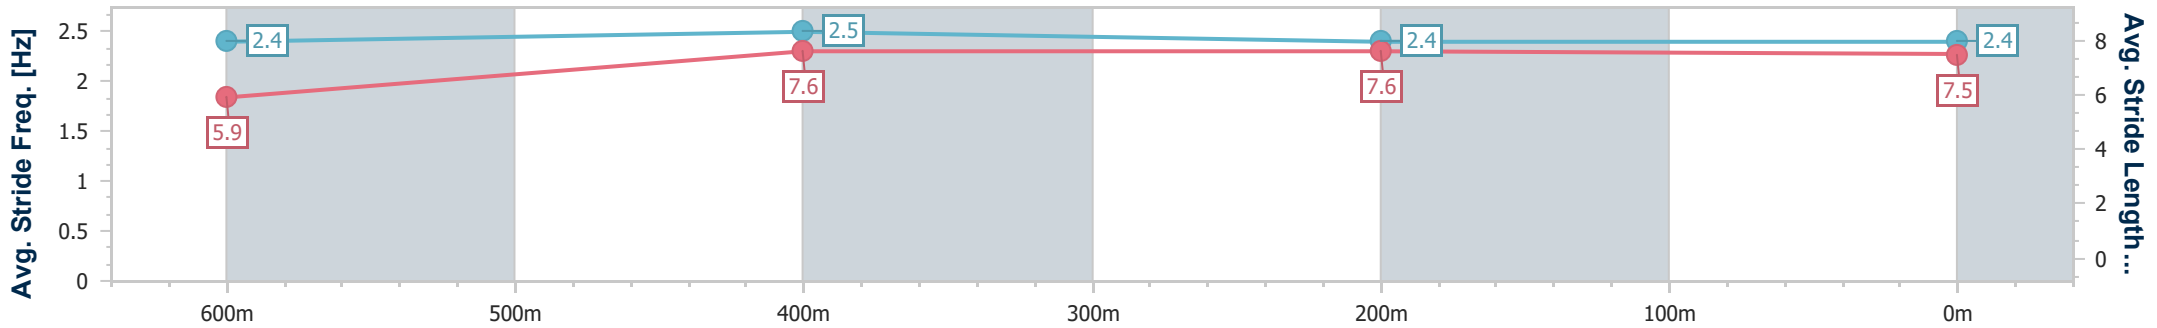

Ipswich QLD Professional

Race 5: VINCE INSURANCE BENCHMARK 65 Handicap - 800m

12 February 2025 - 15:58

Track Rating: Soft 6, Weather: Overcast, Rail Position: +6.5m Entire

Section	Overall	600m	400m	200m
Section Times	0:46.25 [3] (0:14.21)	0:32.04 [10] (0:10.46)	0:21.58 [10] (0:10.74)	0:10.84 [10] (0:10.84)
Average Speed [km/h]	50.6	68.8	67.3	66.2
Top Speed [km/h]	68.4	69.8	68.5	68.2
Avg. Dist. to Rail [m]	7.4	1.4	1.2	2.2
Avg. Stride Freq. [Hz]	2.4	2.5	2.4	2.4
Avg. Stride Length [m]	5.9	7.6	7.6	7.5