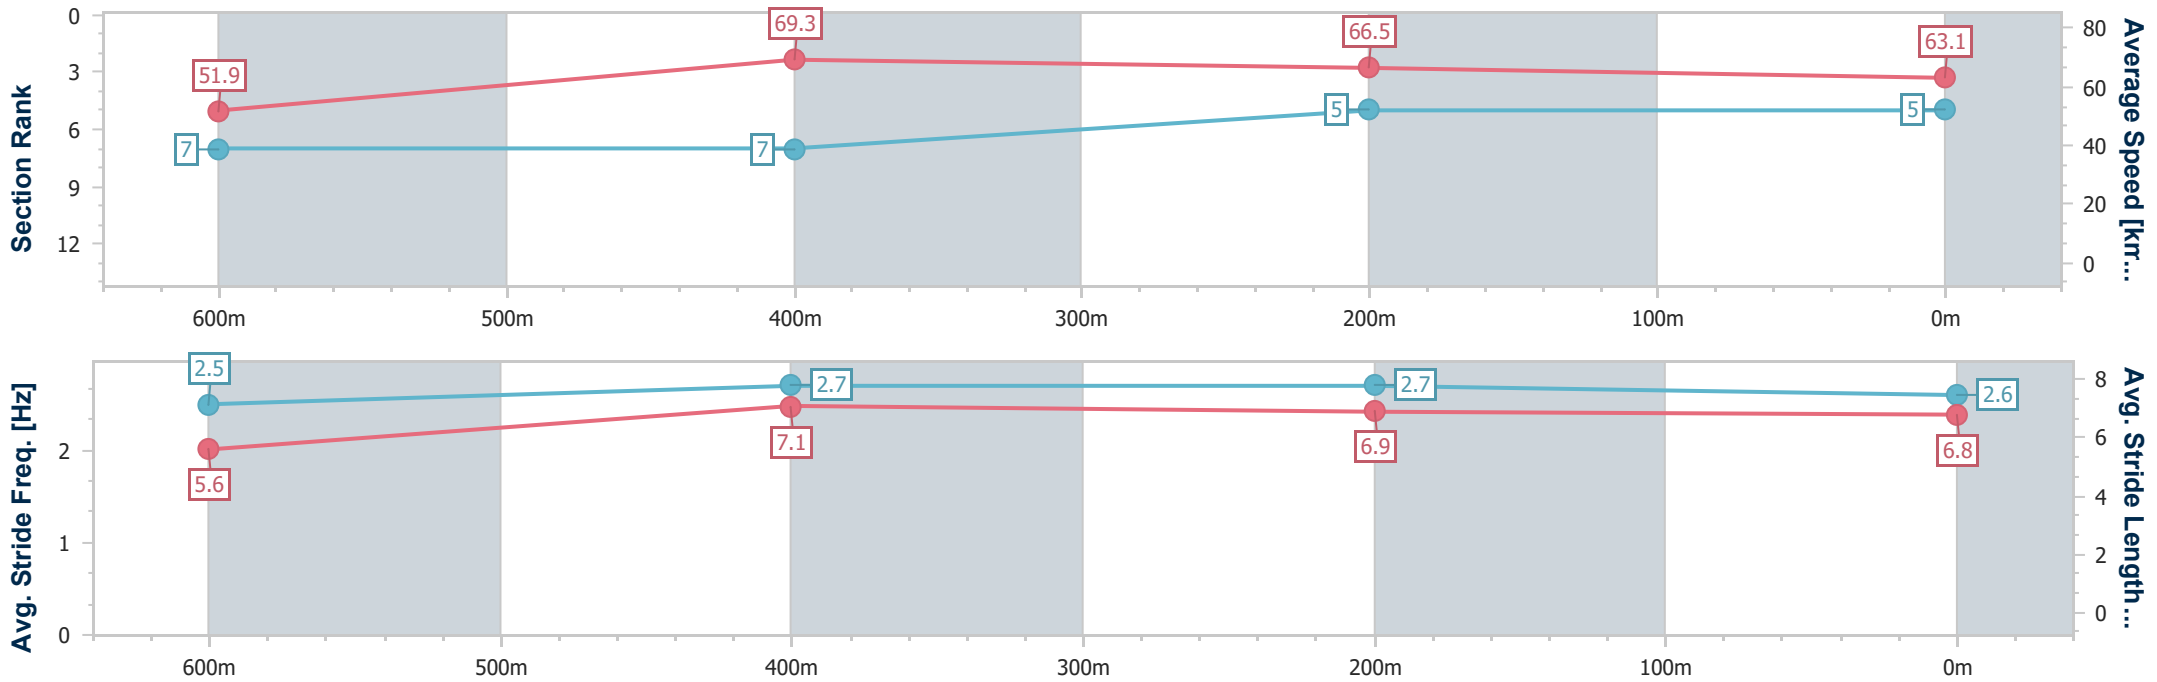

Ipswich QLD Professional

Race 5: VINCE INSURANCE BENCHMARK 65 Handicap - 800m

12 February 2025 - 15:58

Track Rating: Soft 6, Weather: Overcast, Rail Position: +6.5m Entire

Section	Overall	600m	400m	200m
Section Times	0:46.48 [5] (0:13.88)	0:32.60 [7] (0:10.37)	0:22.23 [7] (0:10.79)	0:11.44 [5] (0:11.44)
Average Speed [km/h]	51.9	69.3	66.5	63.1
Top Speed [km/h]	69.7	70.4	68.7	65.2
Avg. Dist. to Rail [m]	3.1	0.7	1.1	1.8
Avg. Stride Freq. [Hz]	2.5	2.7	2.7	2.6
Avg. Stride Length [m]	5.6	7.1	6.9	6.8