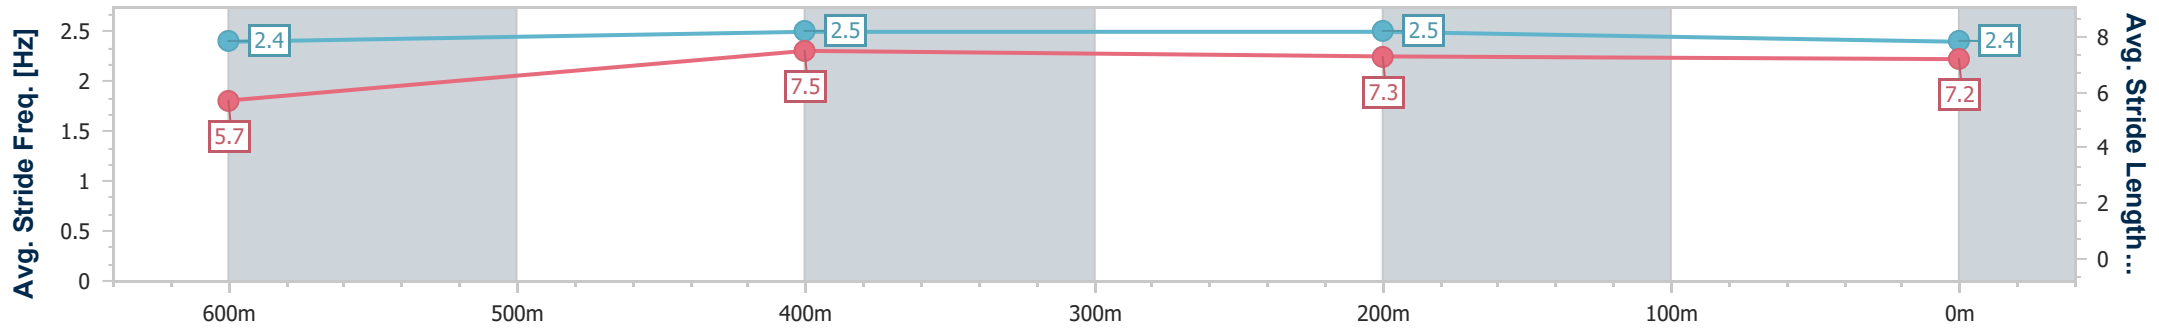

Ipswich QLD Professional

Race 5: VINCE INSURANCE BENCHMARK 65 Handicap - 800m

12 February 2025 - 15:58

Track Rating: Soft 6, Weather: Overcast, Rail Position: +6.5m Entire

Section	Overall	600m	400m	200m
Section Times	0:46.98 [9] (0:14.03)	0:32.95 [9] (0:10.40)	0:22.55 [9] (0:10.84)	0:11.71 [8] (0:11.71)
Average Speed [km/h]	51.3	69.3	66.6	61.5
Top Speed [km/h]	69.3	71.4	67.9	65.4
Avg. Dist. to Rail [m]	5.8	1.1	0.6	0.4
Avg. Stride Freq. [Hz]	2.4	2.5	2.5	2.4
Avg. Stride Length [m]	5.7	7.5	7.3	7.2

- [] Ranking at each section and finish
- .-.- No data available at this section
- NA No data available

Horse/Jockey Name	Better Rush
Final Rank	10
Fastest Section Time (Section)	0:10.54 (600m)
Top Speed [km/h] (Section)	69.3 (600m)
Race State	Finished