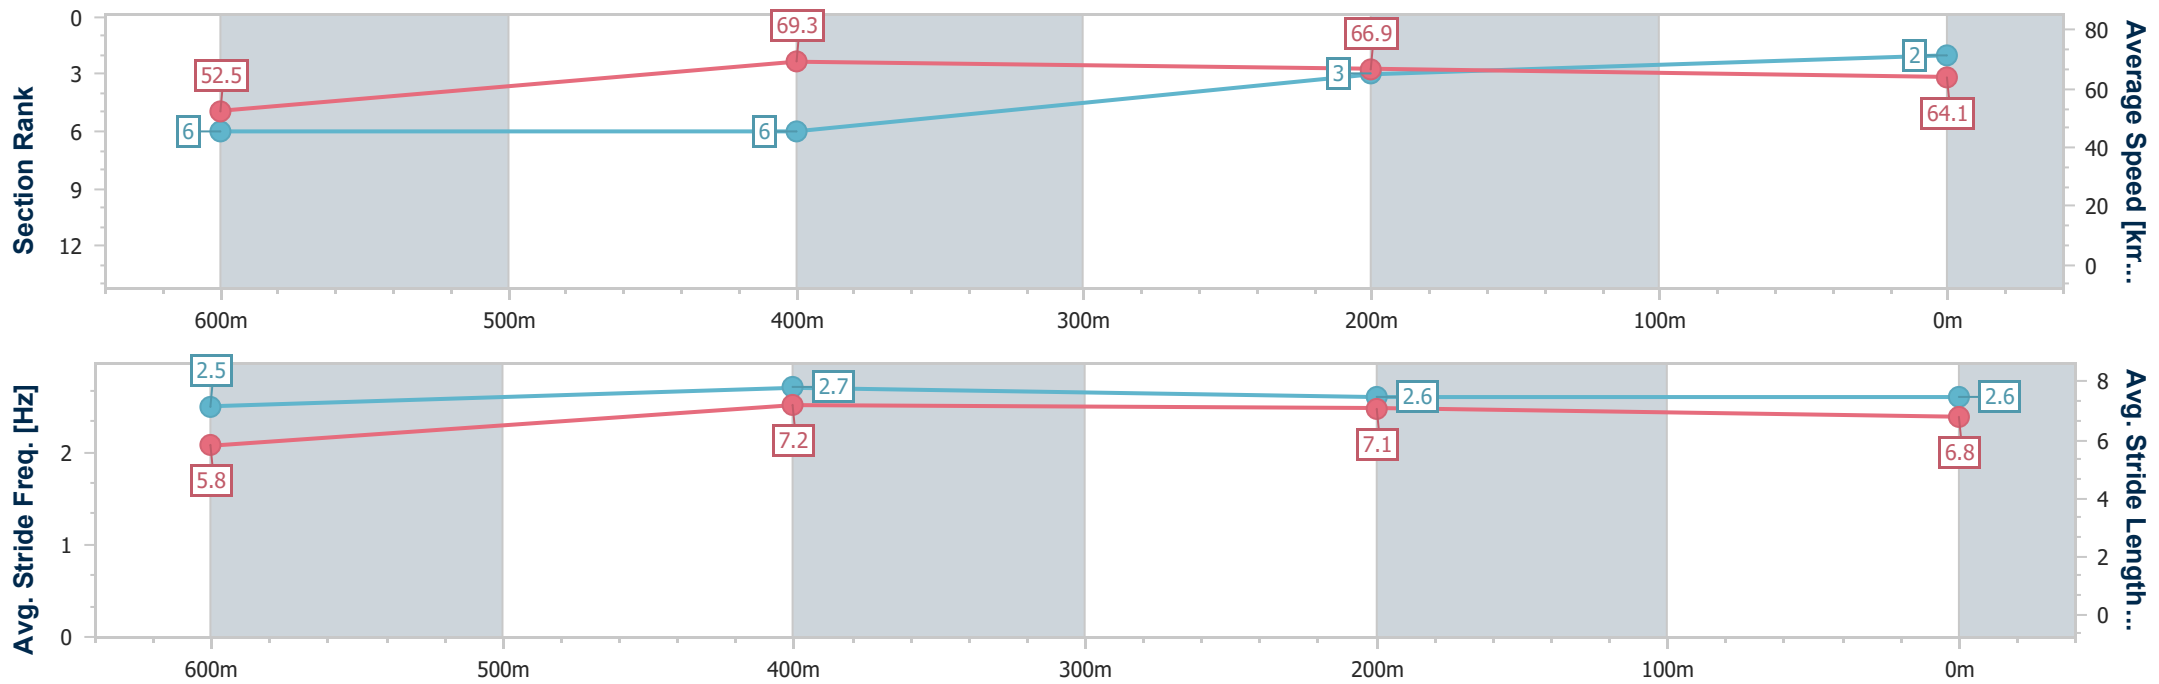

Ipswich QLD Professional

Race 5: VINCE INSURANCE BENCHMARK 65 Handicap - 800m

12 February 2025 - 15:58

Track Rating: Soft 6, Weather: Overcast, Rail Position: +6.5m Entire

Section	Overall	600m	400m	200m
Section Times	0:46.18 [2] (0:13.70)	0:32.48 [6] (0:10.44)	0:22.04 [6] (0:10.84)	0:11.20 [3] (0:11.20)
Average Speed [km/h]	52.5	69.3	66.9	64.1
Top Speed [km/h]	68.4	70.7	68.6	65.8
Avg. Dist. to Rail [m]	5.8	1.2	2.7	4.5
Avg. Stride Freq. [Hz]	2.5	2.7	2.6	2.6
Avg. Stride Length [m]	5.8	7.2	7.1	6.8