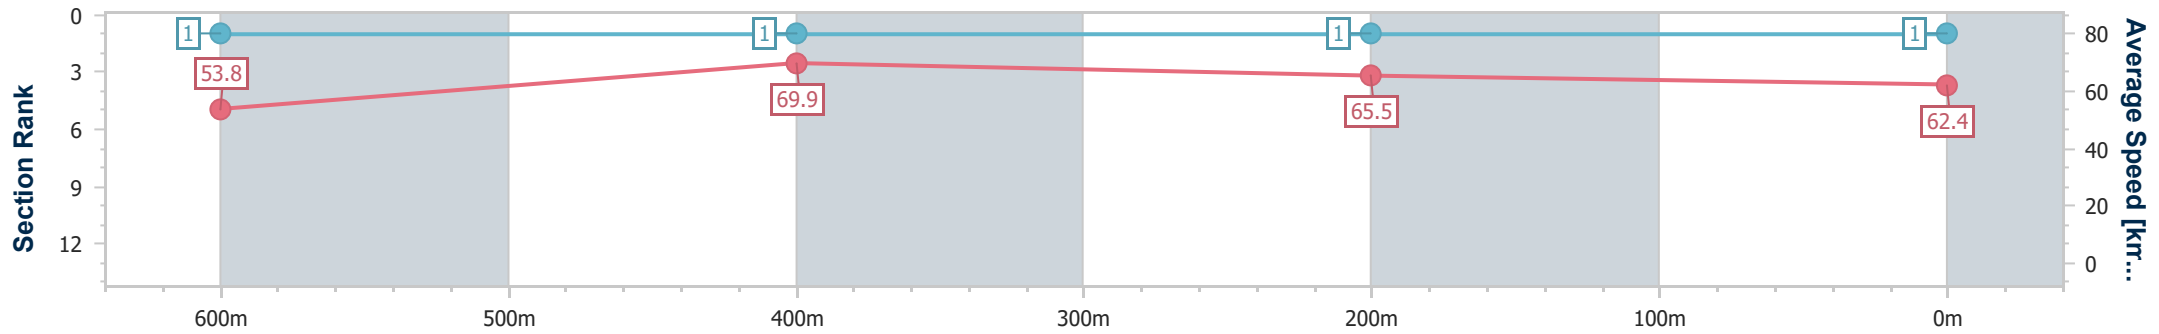

12 February 2025 - 15:58

Track Rating: Soft 6, Weather: Overcast, Rail Position: +6.5m Entire

Section	Overall	600m	400m	200m
Section Times	0:46.03 [1] (0:13.43)	0:32.60 [1] (0:10.17)	0:22.43 [1] (0:10.91)	0:11.52 [1] (0:11.52)
Average Speed [km/h]	53.8	69.9	65.5	62.4
Top Speed [km/h]	72.0	72.2	67.0	64.8
Avg. Dist. to Rail [m]	2.6	2.2	2.5	1.6
Avg. Stride Freq. [Hz]	2.4	2.5	2.4	2.3
Avg. Stride Length [m]	6.0	7.7	7.5	7.4