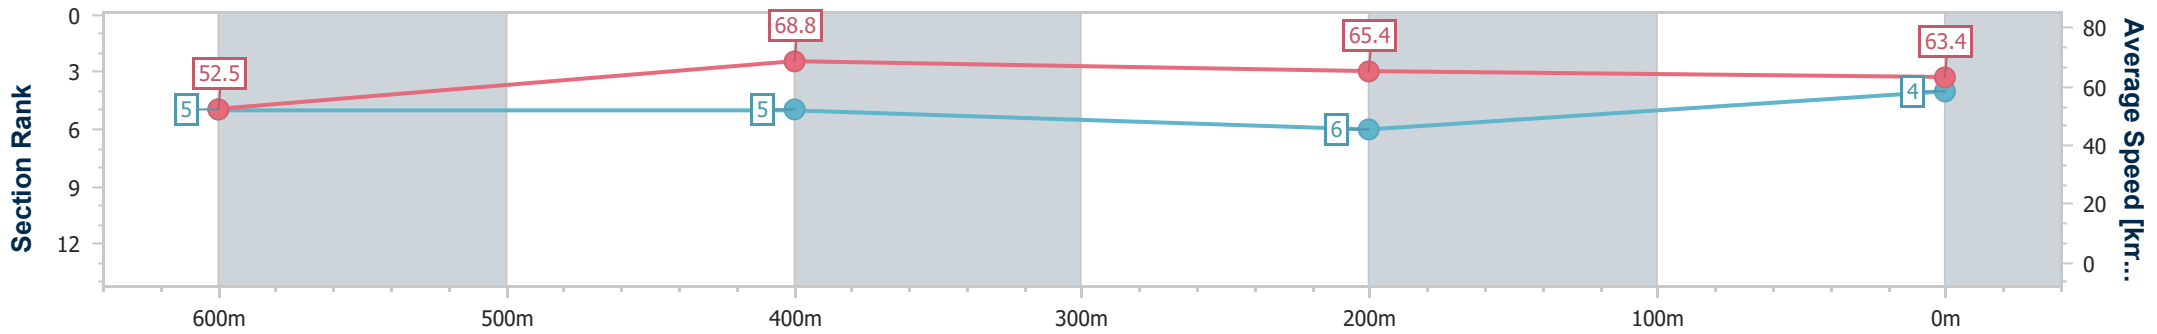

Ipswich QLD Professional

Race 5: VINCE INSURANCE BENCHMARK 65 Handicap - 800m

12 February 2025 - 15:58

Track Rating: Soft 6, Weather: Overcast, Rail Position: +6.5m Entire

Section	Overall	600m	400m	200m
Section Times	0:46.44 [4] (0:13.70)	0:32.74 [5] (0:10.43)	0:22.31 [5] (0:10.93)	0:11.38 [6] (0:11.38)
Average Speed [km/h]	52.5	68.8	65.4	63.4
Top Speed [km/h]	70.3	70.7	66.9	64.5
Avg. Dist. to Rail [m]	1.0	1.4	1.1	0.6
Avg. Stride Freq. [Hz]	2.5	2.5	2.4	2.4
Avg. Stride Length [m]	5.8	7.3	7.5	7.3