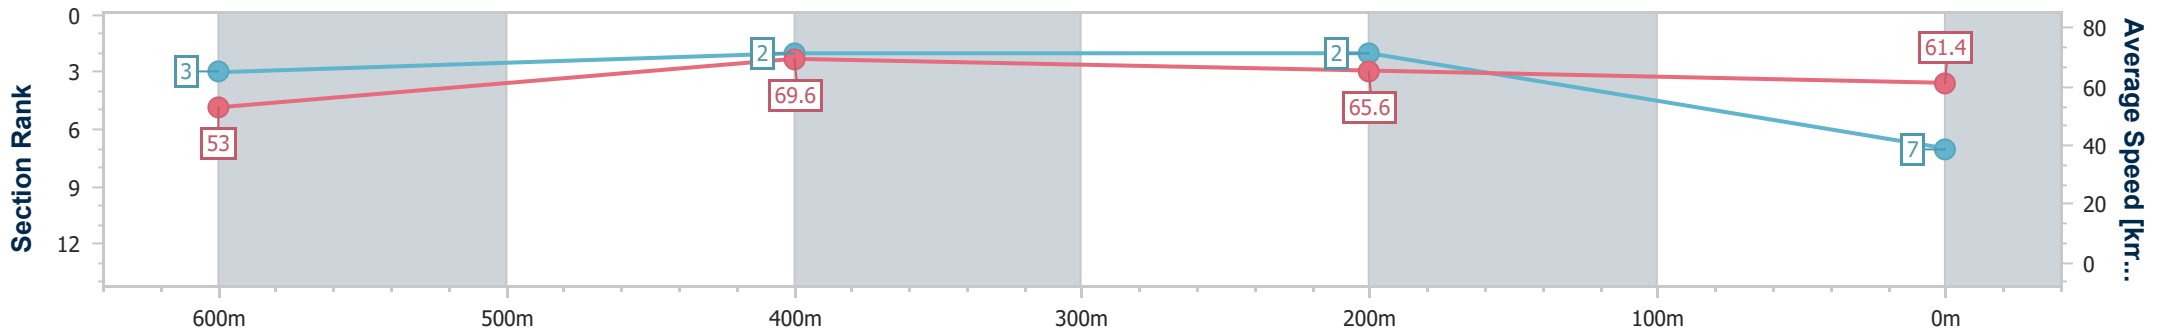

Ipswich QLD Professional

Race 5: VINCE INSURANCE BENCHMARK 65 Handicap - 800m

12 February 2025 - 15:58

Track Rating: Soft 6, Weather: Overcast, Rail Position: +6.5m Entire

Section	Overall	600m	400m	200m
Section Times	0:46.66 [7] (0:13.59)	0:33.07 [3] (0:10.34)	0:22.73 [2] (0:10.96)	0:11.77 [2] (0:11.77)
Average Speed [km/h]	53.0	69.6	65.6	61.4
Top Speed [km/h]	69.8	71.0	67.9	64.1
Avg. Dist. to Rail [m]	4.7	0.6	0.4	1.0
Avg. Stride Freq. [Hz]	2.5	2.7	2.6	2.6
Avg. Stride Length [m]	5.8	7.3	7.0	6.7