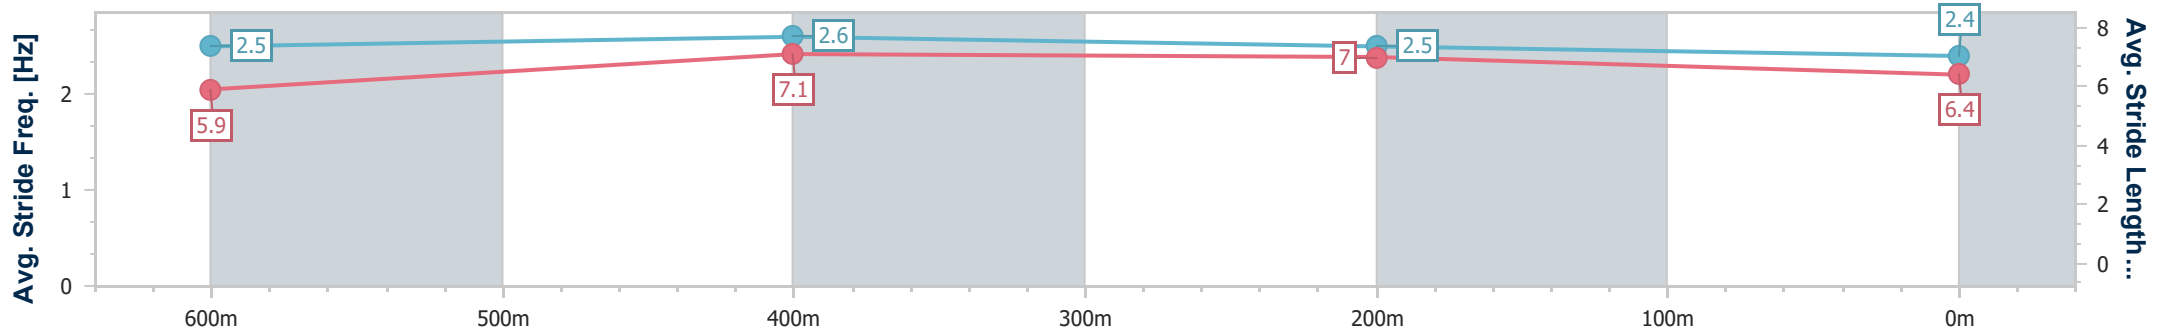

- [] Ranking at each section and finish
- .-.- No data available at this section
- NA No data available

Horse/Jockey Name	Better Rush
Final Rank	10
Fastest Section Time (Section)	0:10.54 (600m)
Top Speed [km/h] (Section)	69.3 (600m)
Race State	Finished

Ipswich QLD Professional

Race 5: VINCE INSURANCE BENCHMARK 65 Handicap - 800m

12 February 2025 - 15:58

Track Rating: Soft 6, Weather: Overcast, Rail Position: +6.5m Entire

Section	Overall	600m	400m	200m
Section Times	0:48.04 [10] (0:13.53)	0:34.51 [2] (0:10.54)	0:23.97 [4] (0:11.31)	0:12.66 [9] (0:12.66)
Average Speed [km/h]	53.4	67.5	63.0	56.7
Top Speed [km/h]	69.2	69.3	65.9	60.4
Avg. Dist. to Rail [m]	0.9	2.5	3.3	2.2
Avg. Stride Freq. [Hz]	2.5	2.6	2.5	2.4
Avg. Stride Length [m]	5.9	7.1	7.0	6.4

- [] Ranking at each section and finish
- .-.- No data available at this section
- NA No data available