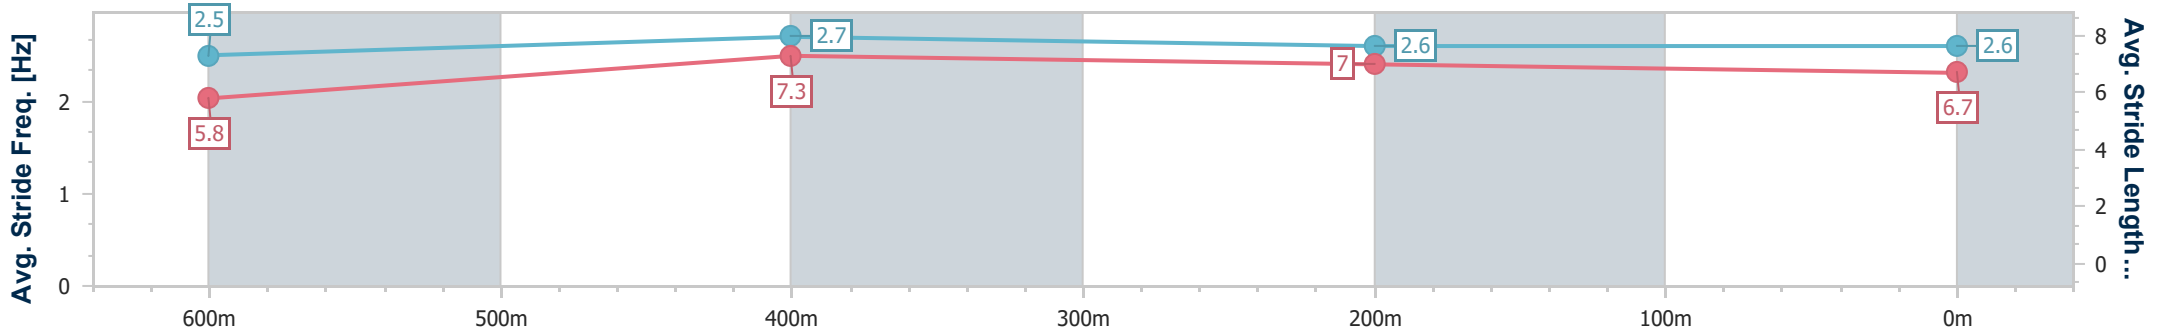

Ipswich QLD Professional

Race 5: VINCE INSURANCE BENCHMARK 65 Handicap - 800m

12 February 2025 - 15:58

Track Rating: Soft 6, Weather: Overcast, Rail Position: +6.5m Entire

Section	Overall	600m	400m	200m
Section Times	0:46.66 [7] (0:13.59)	0:33.07 [3] (0:10.34)	0:22.73 [2] (0:10.96)	0:11.77 [2] (0:11.77)
Average Speed [km/h]	53.0	69.6	65.6	61.4
Top Speed [km/h]	69.8	71.0	67.9	64.1
Avg. Dist. to Rail [m]	4.7	0.6	0.4	1.0
Avg. Stride Freq. [Hz]	2.5	2.7	2.6	2.6
Avg. Stride Length [m]	5.8	7.3	7.0	6.7