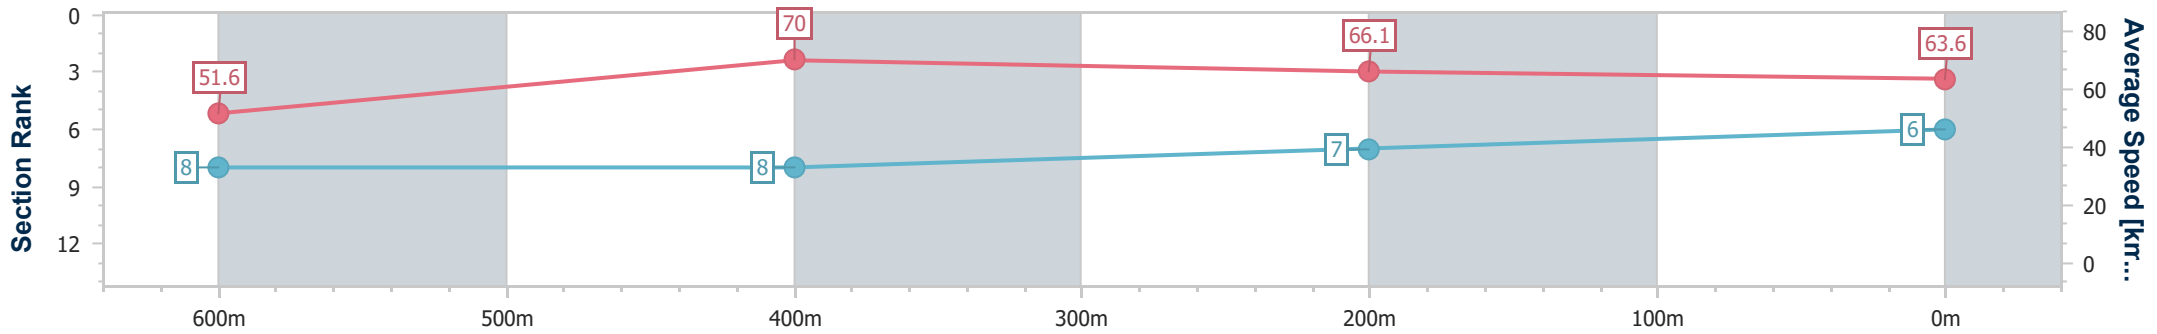

Ipswich QLD Professional

Race 5: VINCE INSURANCE BENCHMARK 65 Handicap - 800m

12 February 2025 - 15:58

Track Rating: Soft 6, Weather: Overcast, Rail Position: +6.5m Entire

Section	Overall	600m	400m	200m
Section Times	0:46.56 [6] (0:13.93)	0:32.63 [8] (0:10.36)	0:22.27 [8] (0:10.93)	0:11.34 [7] (0:11.34)
Average Speed [km/h]	51.6	70.0	66.1	63.6
Top Speed [km/h]	68.9	71.3	67.5	65.4
Avg. Dist. to Rail [m]	6.1	1.4	1.9	3.7
Avg. Stride Freq. [Hz]	2.4	2.5	2.4	2.4
Avg. Stride Length [m]	5.8	7.9	7.6	7.5