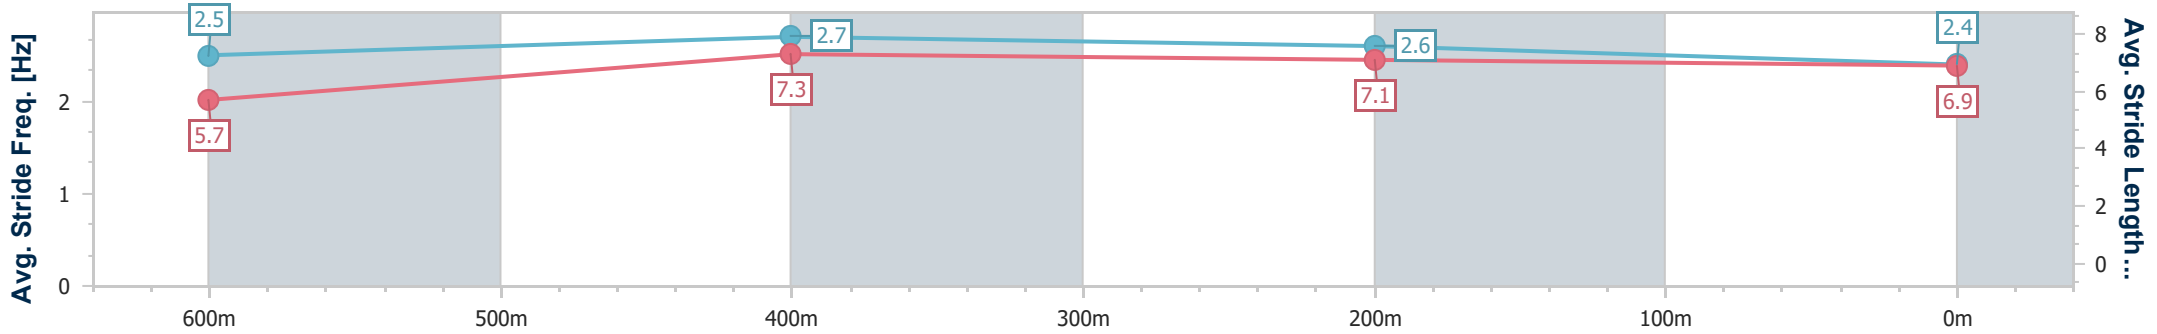

Ipswich QLD Professional

Race 5: VINCE INSURANCE BENCHMARK 65 Handicap - 800m

12 February 2025 - 15:58

Track Rating: Soft 6, Weather: Overcast, Rail Position: +6.5m Entire

Section	Overall	600m	400m	200m
Section Times	0:46.83 [8] (0:13.69)	0:33.14 [4] (0:10.37)	0:22.77 [3] (0:10.96)	0:11.81 [4] (0:11.81)
Average Speed [km/h]	52.6	69.2	65.1	61.0
Top Speed [km/h]	70.4	70.5	67.7	63.1
Avg. Dist. to Rail [m]	1.1	1.6	1.3	0.6
Avg. Stride Freq. [Hz]	2.5	2.7	2.6	2.4
Avg. Stride Length [m]	5.7	7.3	7.1	6.9

- [] Ranking at each section and finish
- .-.- No data available at this section
- NA No data available

Horse/Jockey Name	Krakarib
Final Rank	9
Fastest Section Time (Section)	0:10.40 (600m)
Top Speed [km/h] (Section)	71.4 (600m)
Race State	Finished