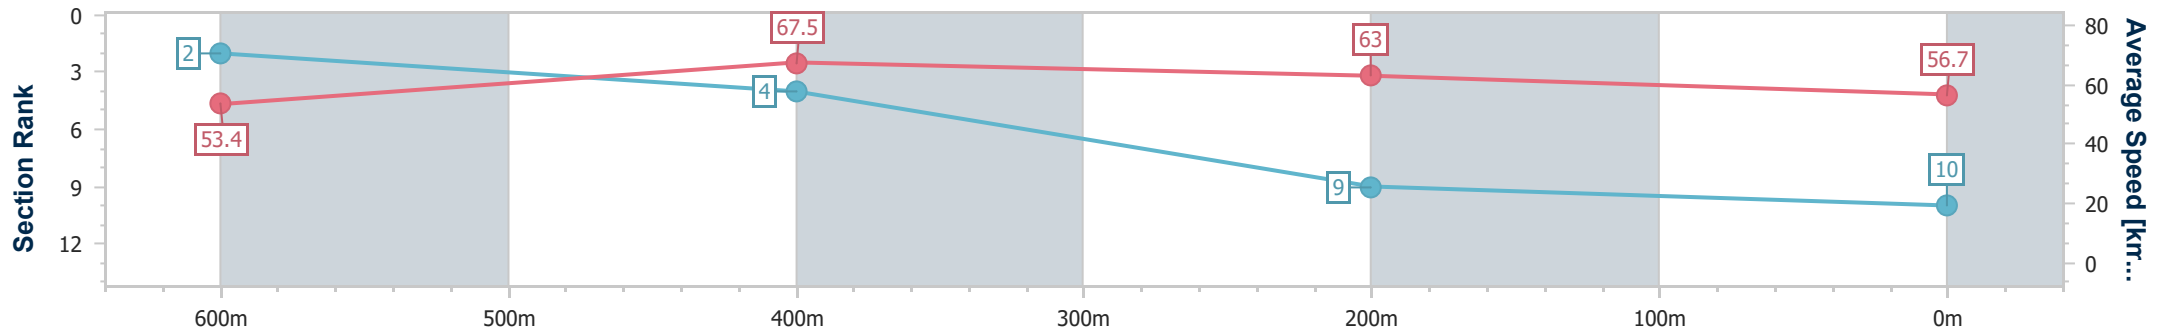

- [] Ranking at each section and finish
- .-.- No data available at this section
- NA No data available

Horse/Jockey Name	Better Rush
Final Rank	10
Fastest Section Time (Section)	0:10.54 (600m)
Top Speed [km/h] (Section)	69.3 (600m)
Race State	Finished

Ipswich QLD Professional

Race 5: VINCE INSURANCE BENCHMARK 65 Handicap - 800m

12 February 2025 - 15:58

Track Rating: Soft 6, Weather: Overcast, Rail Position: +6.5m Entire

Section	Overall	600m	400m	200m
Section Times	0:48.04 [10] (0:13.53)	0:34.51 [2] (0:10.54)	0:23.97 [4] (0:11.31)	0:12.66 [9] (0:12.66)
Average Speed [km/h]	53.4	67.5	63.0	56.7
Top Speed [km/h]	69.2	69.3	65.9	60.4
Avg. Dist. to Rail [m]	0.9	2.5	3.3	2.2
Avg. Stride Freq. [Hz]	2.5	2.6	2.5	2.4
Avg. Stride Length [m]	5.9	7.1	7.0	6.4

- [] Ranking at each section and finish
- .-.- No data available at this section
- NA No data available