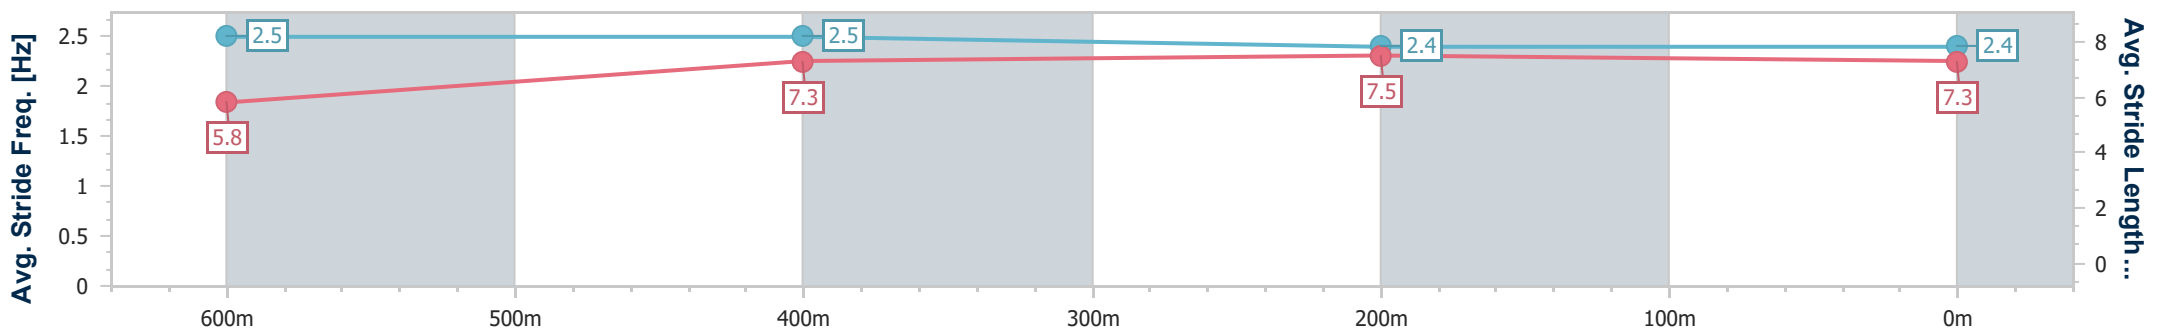

Ipswich QLD Professional

Race 5: VINCE INSURANCE BENCHMARK 65 Handicap - 800m

12 February 2025 - 15:58

Track Rating: Soft 6, Weather: Overcast, Rail Position: +6.5m Entire

Section	Overall	600m	400m	200m
Section Times	0:46.44 [4] (0:13.70)	0:32.74 [5] (0:10.43)	0:22.31 [5] (0:10.93)	0:11.38 [6] (0:11.38)
Average Speed [km/h]	52.5	68.8	65.4	63.4
Top Speed [km/h]	70.3	70.7	66.9	64.5
Avg. Dist. to Rail [m]	1.0	1.4	1.1	0.6
Avg. Stride Freq. [Hz]	2.5	2.5	2.4	2.4
Avg. Stride Length [m]	5.8	7.3	7.5	7.3