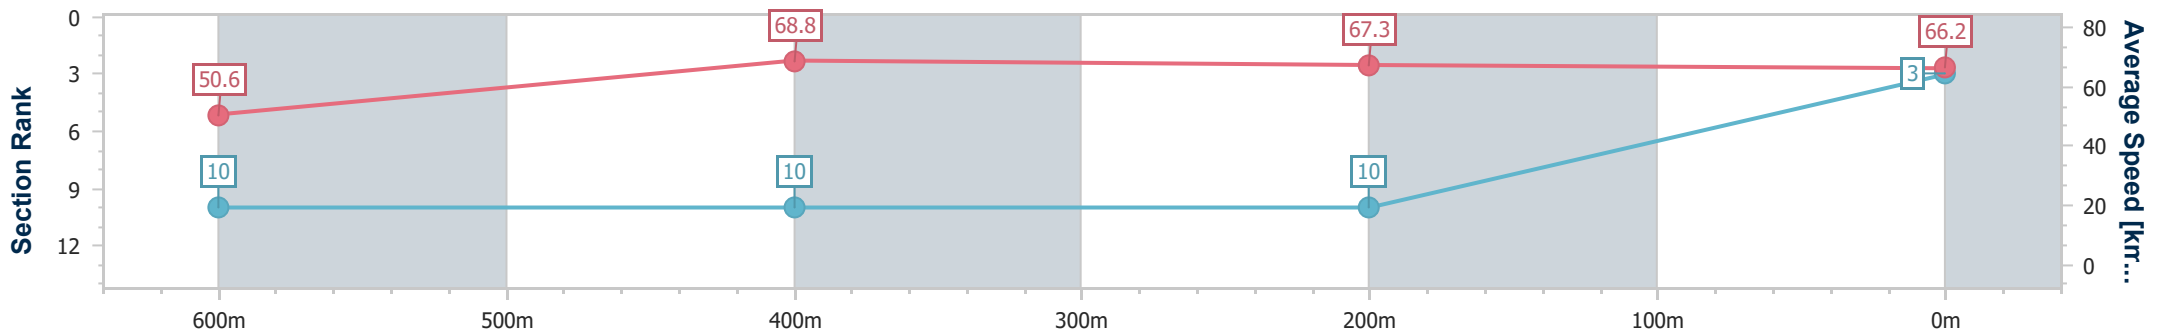

Ipswich QLD Professional

Race 5: VINCE INSURANCE BENCHMARK 65 Handicap - 800m

12 February 2025 - 15:58

Track Rating: Soft 6, Weather: Overcast, Rail Position: +6.5m Entire

Section	Overall	600m	400m	200m
Section Times	0:46.25 [3] (0:14.21)	0:32.04 [10] (0:10.46)	0:21.58 [10] (0:10.74)	0:10.84 [10] (0:10.84)
Average Speed [km/h]	50.6	68.8	67.3	66.2
Top Speed [km/h]	68.4	69.8	68.5	68.2
Avg. Dist. to Rail [m]	7.4	1.4	1.2	2.2
Avg. Stride Freq. [Hz]	2.4	2.5	2.4	2.4
Avg. Stride Length [m]	5.9	7.6	7.6	7.5