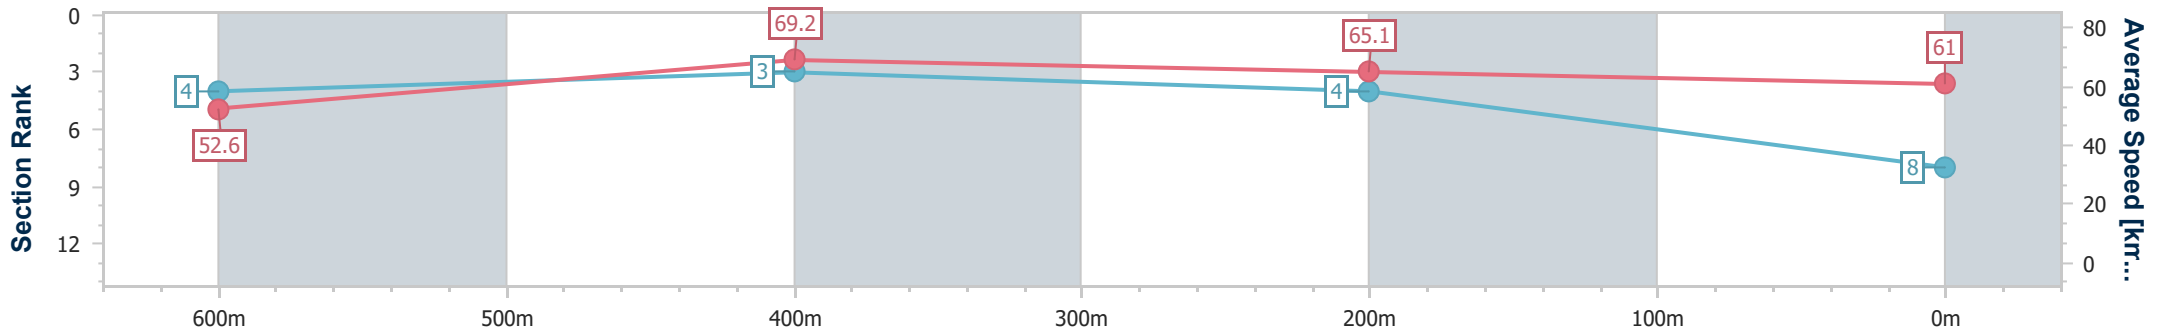

Ipswich QLD Professional

Race 5: VINCE INSURANCE BENCHMARK 65 Handicap - 800m

12 February 2025 - 15:58

Track Rating: Soft 6, Weather: Overcast, Rail Position: +6.5m Entire

Section	Overall	600m	400m	200m
Section Times	0:46.83 [8] (0:13.69)	0:33.14 [4] (0:10.37)	0:22.77 [3] (0:10.96)	0:11.81 [4] (0:11.81)
Average Speed [km/h]	52.6	69.2	65.1	61.0
Top Speed [km/h]	70.4	70.5	67.7	63.1
Avg. Dist. to Rail [m]	1.1	1.6	1.3	0.6
Avg. Stride Freq. [Hz]	2.5	2.7	2.6	2.4
Avg. Stride Length [m]	5.7	7.3	7.1	6.9

- [] Ranking at each section and finish
- .-.- No data available at this section
- NA No data available

Horse/Jockey Name	Krakarib
Final Rank	9
Fastest Section Time (Section)	0:10.40 (600m)
Top Speed [km/h] (Section)	71.4 (600m)
Race State	Finished