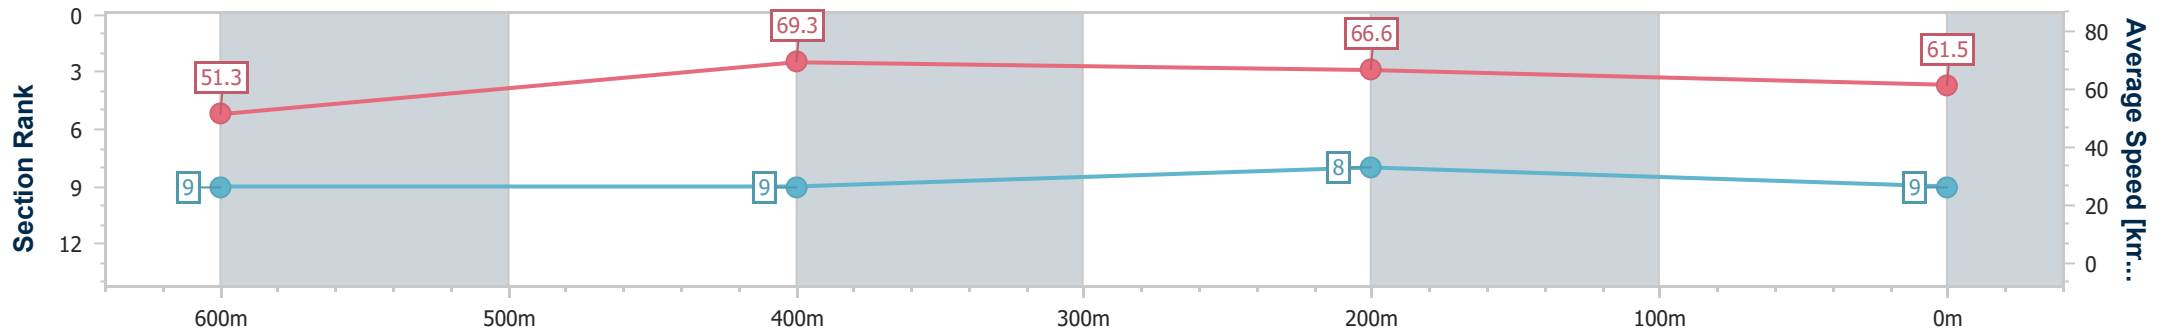

Ipswich QLD Professional

Race 5: VINCE INSURANCE BENCHMARK 65 Handicap - 800m

12 February 2025 - 15:58

Track Rating: Soft 6, Weather: Overcast, Rail Position: +6.5m Entire

Section	Overall	600m	400m	200m
Section Times	0:46.98 [9] (0:14.03)	0:32.95 [9] (0:10.40)	0:22.55 [9] (0:10.84)	0:11.71 [8] (0:11.71)
Average Speed [km/h]	51.3	69.3	66.6	61.5
Top Speed [km/h]	69.3	71.4	67.9	65.4
Avg. Dist. to Rail [m]	5.8	1.1	0.6	0.4
Avg. Stride Freq. [Hz]	2.4	2.5	2.5	2.4
Avg. Stride Length [m]	5.7	7.5	7.3	7.2

- [] Ranking at each section and finish
- .-.- No data available at this section
- NA No data available

Horse/Jockey Name	Better Rush
Final Rank	10
Fastest Section Time (Section)	0:10.54 (600m)
Top Speed [km/h] (Section)	69.3 (600m)
Race State	Finished