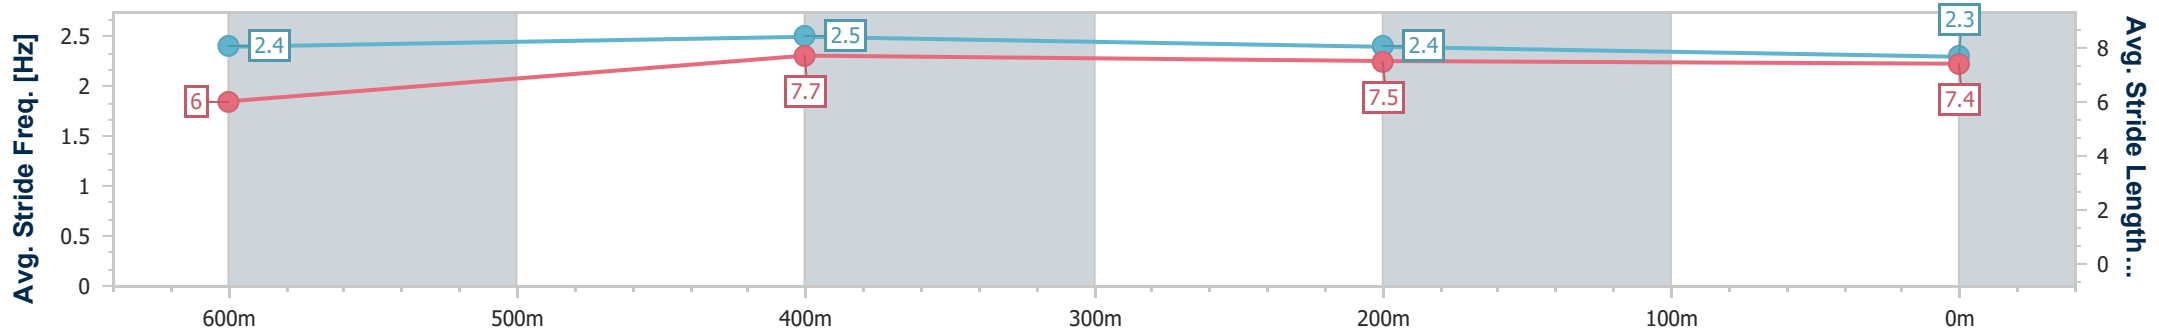

12 February 2025 - 15:58

Track Rating: Soft 6, Weather: Overcast, Rail Position: +6.5m Entire

Section	Overall	600m	400m	200m
Section Times	0:46.03 [1] (0:13.43)	0:32.60 [1] (0:10.17)	0:22.43 [1] (0:10.91)	0:11.52 [1] (0:11.52)
Average Speed [km/h]	53.8	69.9	65.5	62.4
Top Speed [km/h]	72.0	72.2	67.0	64.8
Avg. Dist. to Rail [m]	2.6	2.2	2.5	1.6
Avg. Stride Freq. [Hz]	2.4	2.5	2.4	2.3
Avg. Stride Length [m]	6.0	7.7	7.5	7.4