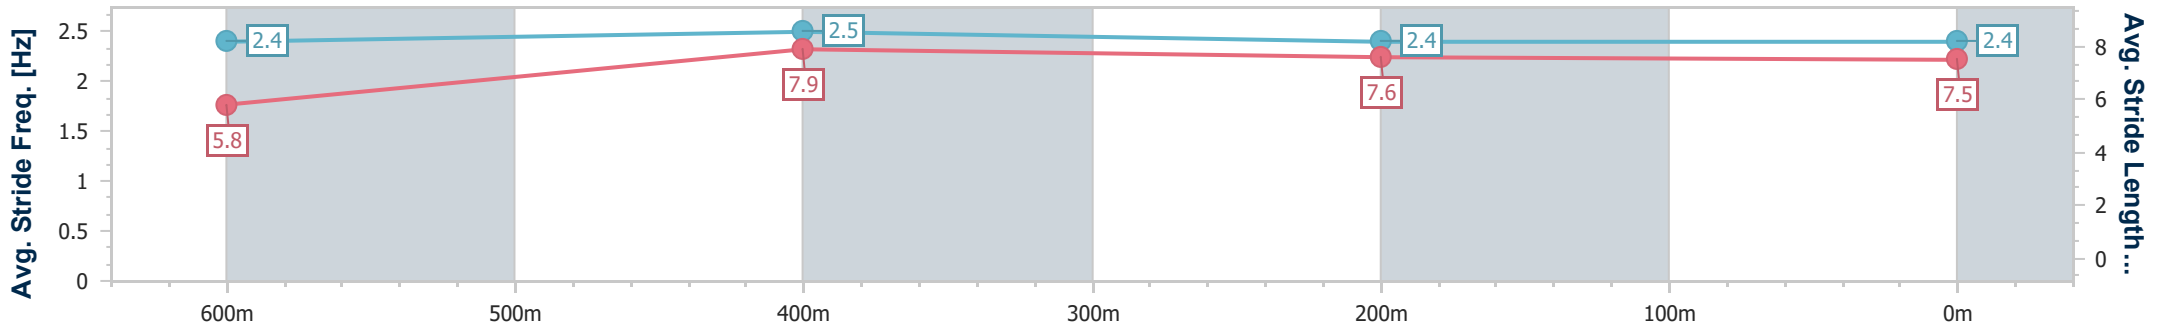

Ipswich QLD Professional

Race 5: VINCE INSURANCE BENCHMARK 65 Handicap - 800m

12 February 2025 - 15:58

Track Rating: Soft 6, Weather: Overcast, Rail Position: +6.5m Entire

Section	Overall	600m	400m	200m
Section Times	0:46.56 [6] (0:13.93)	0:32.63 [8] (0:10.36)	0:22.27 [8] (0:10.93)	0:11.34 [7] (0:11.34)
Average Speed [km/h]	51.6	70.0	66.1	63.6
Top Speed [km/h]	68.9	71.3	67.5	65.4
Avg. Dist. to Rail [m]	6.1	1.4	1.9	3.7
Avg. Stride Freq. [Hz]	2.4	2.5	2.4	2.4
Avg. Stride Length [m]	5.8	7.9	7.6	7.5