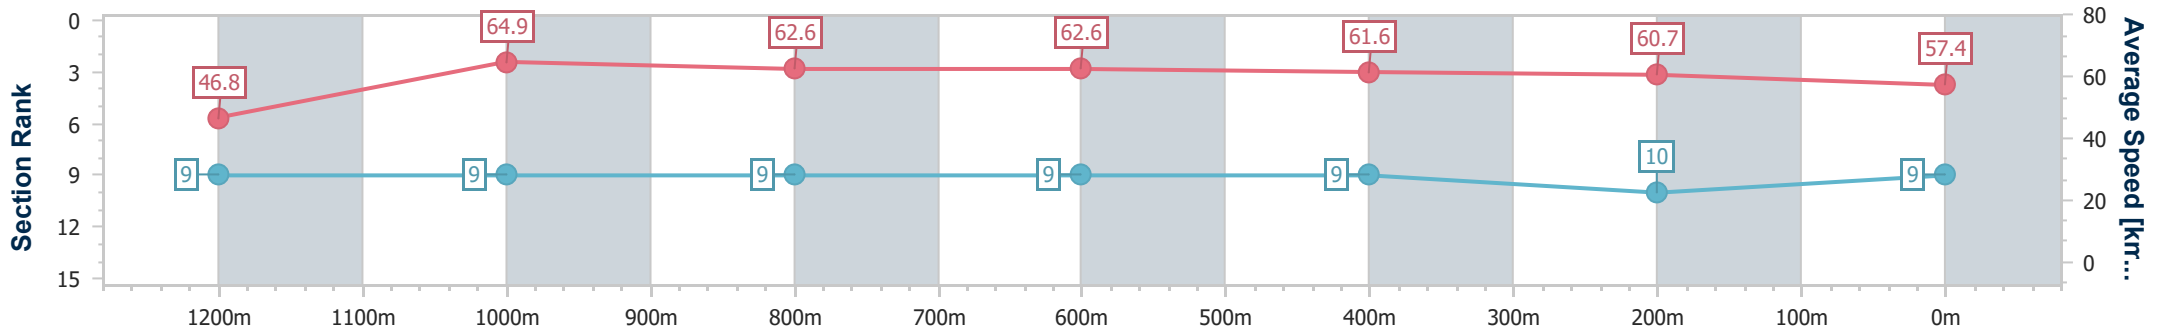

Ipswich QLD Professional

Race 7: GORDON'S GIN Class 3 Plate - 1350m

12 February 2025 - 17:10

Track Rating: Soft 6, Weather: Overcast, Rail Position: +6.5m Entire

Section	Overall	1200m	1000m	800m	600m	400m	200m
Section Times	1:21.70 [9] (0:11.52)	1:10.18 [9] (0:11.11)	0:59.07 [9] (0:11.45)	0:47.62 [9] (0:11.48)	0:36.14 [9] (0:11.69)	0:24.45 [9] (0:11.89)	0:12.56 [10] (0:12.56)
Average Speed [km/h]	46.8	64.9	62.6	62.6	61.6	60.7	57.4
Top Speed [km/h]	62.8	66.4	65.7	63.9	64.2	62.4	59.9
Avg. Dist. to Rail [m]	2.3	0.7	0.9	0.9	0.6	1.1	4.9
Avg. Stride Freq. [Hz]	2.1	2.2	2.2	2.2	2.2	2.2	2.1
Avg. Stride Length [m]	5.8	8.1	8.0	7.9	7.8	7.6	7.4

- [] Ranking at each section and finish
- .-.- No data available at this section
- NA No data available

Horse/Jockey Name	One Beat No Beat
Final Rank	10
Fastest Section Time (Section)	0:10.78 (1200m)
Top Speed [km/h] (Section)	68.1 (1200m)
Race State	Finished