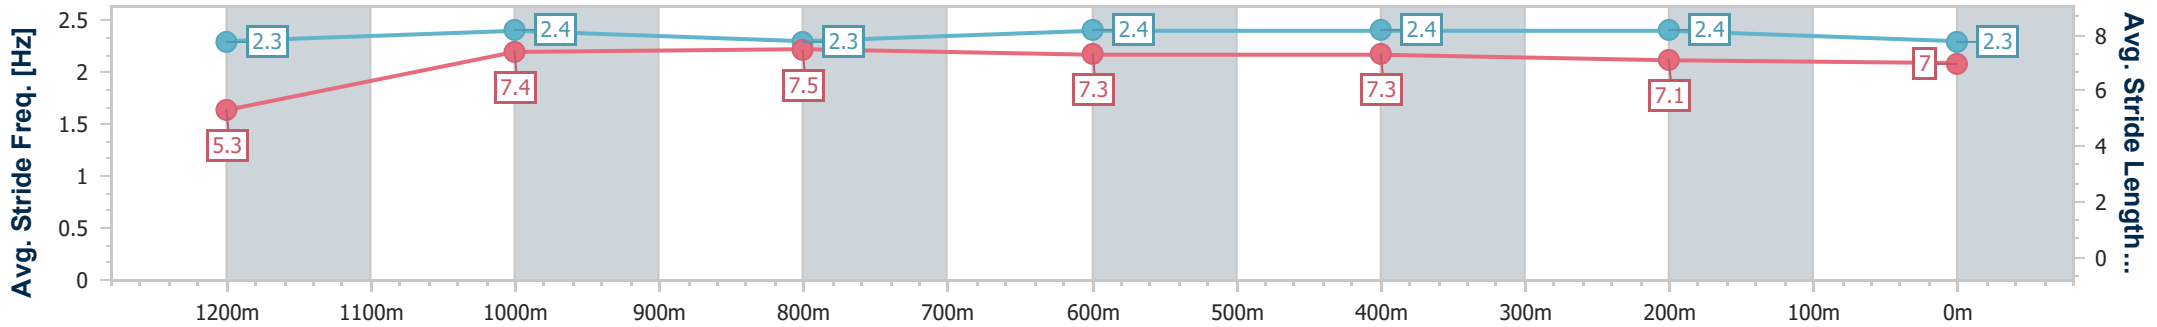

- [] Ranking at each section and finish
- .-.- No data available at this section
- NA No data available

Horse/Jockey Name	Better Be Slick
Final Rank	11
Fastest Section Time (Section)	0:11.24 (1200m)
Top Speed [km/h] (Section)	66.7 (1200m)
Race State	Finished

Ipswich QLD Professional

Race 7: GORDON'S GIN Class 3 Plate - 1350m

12 February 2025 - 17:10

Track Rating: Soft 6, Weather: Overcast, Rail Position: +6.5m Entire

Section	Overall	1200m	1000m	800m	600m	400m	200m
Section Times	1:22.03 [11] (0:11.65)	1:10.38 [11] (0:11.24)	0:59.14 [12] (0:11.50)	0:47.64 [12] (0:11.57)	0:36.07 [11] (0:11.68)	0:24.39 [12] (0:11.98)	0:12.41 [12] (0:12.41)
Average Speed [km/h]	46.4	63.9	62.5	61.8	61.5	60.0	58.1
Top Speed [km/h]	62.7	66.7	65.6	63.5	63.9	61.7	60.4
Avg. Dist. to Rail [m]	1.8	1.3	1.8	1.0	0.5	0.5	0.8
Avg. Stride Freq. [Hz]	2.3	2.4	2.3	2.4	2.4	2.4	2.3
Avg. Stride Length [m]	5.3	7.4	7.5	7.3	7.3	7.1	7.0