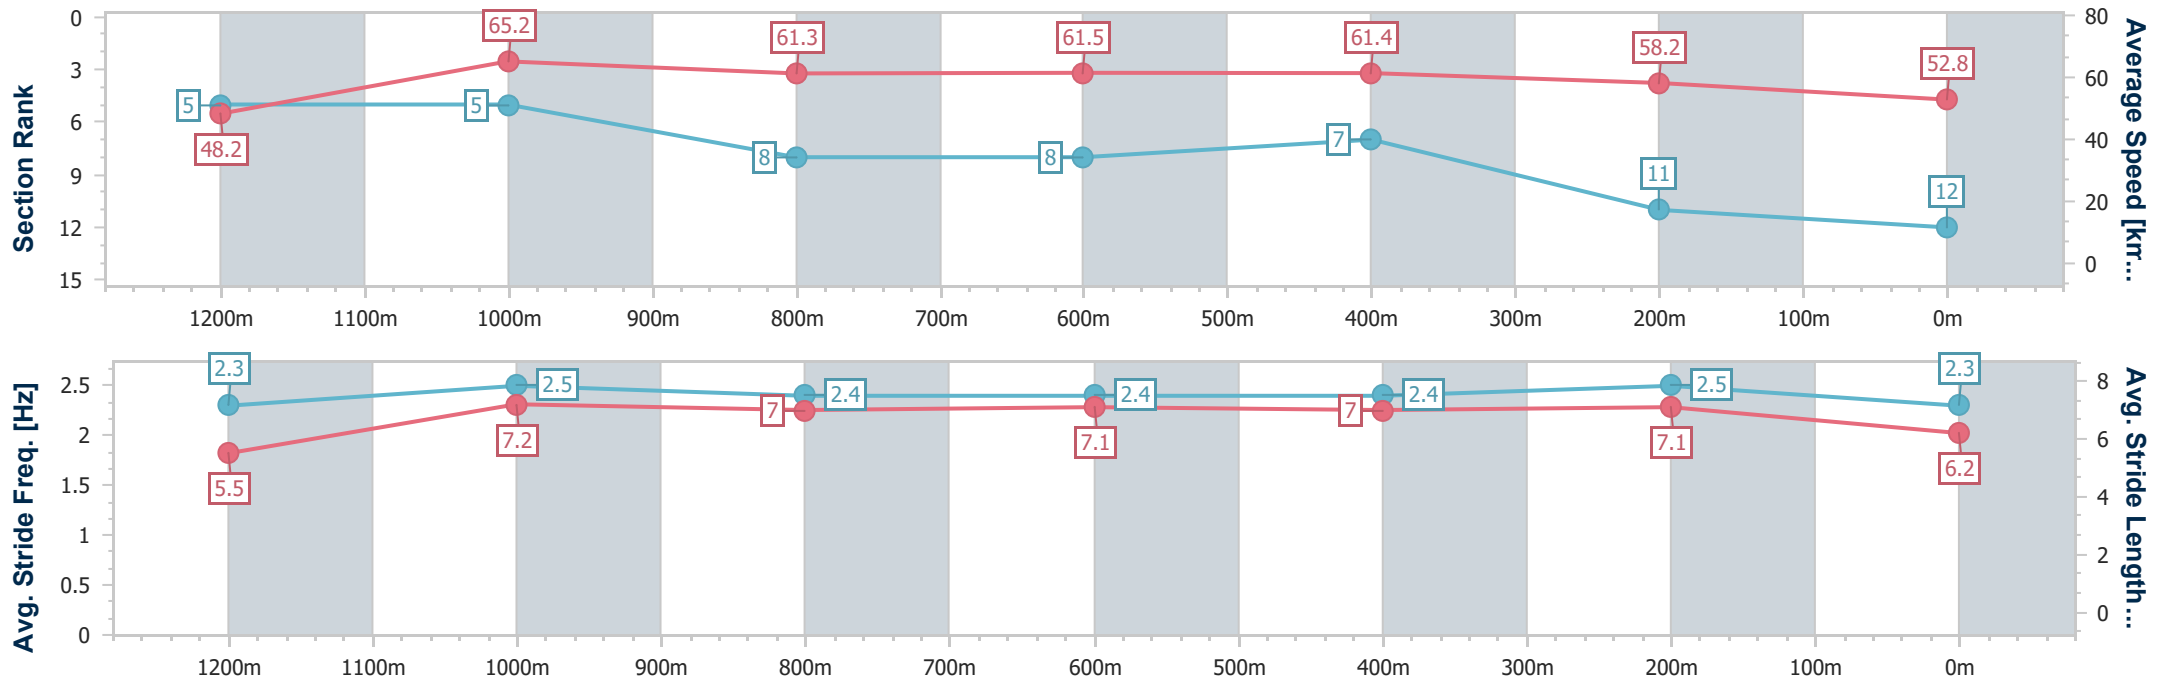

Ipswich QLD Professional

Race 7: GORDON'S GIN Class 3 Plate - 1350m

12 February 2025 - 17:10

Track Rating: Soft 6, Weather: Overcast, Rail Position: +6.5m Entire

Section	Overall	1200m	1000m	800m	600m	400m	200m
Section Times	1:22.88 [12] (0:11.20)	1:11.68 [5] (0:11.04)	1:00.64 [5] (0:11.73)	0:48.91 [8] (0:11.54)	0:37.37 [8] (0:11.53)	0:25.84 [7] (0:12.22)	0:13.62 [11] (0:13.62)
Average Speed [km/h]	48.2	65.2	61.3	61.5	61.4	58.2	52.8
Top Speed [km/h]	65.5	66.9	63.8	63.1	63.5	61.0	56.6
Avg. Dist. to Rail [m]	1.0	0.7	0.5	3.1	4.6	3.5	1.9
Avg. Stride Freq. [Hz]	2.3	2.5	2.4	2.4	2.4	2.5	2.3
Avg. Stride Length [m]	5.5	7.2	7.0	7.1	7.0	7.1	6.2

- [] Ranking at each section and finish
- .-.- No data available at this section
- NA No data available

Horse/Jockey Name	Easy Company
Final Rank	13
Fastest Section Time (Section)	0:11.18 (1200m)
Top Speed [km/h] (Section)	66.5 (1200m)
Race State	Finished