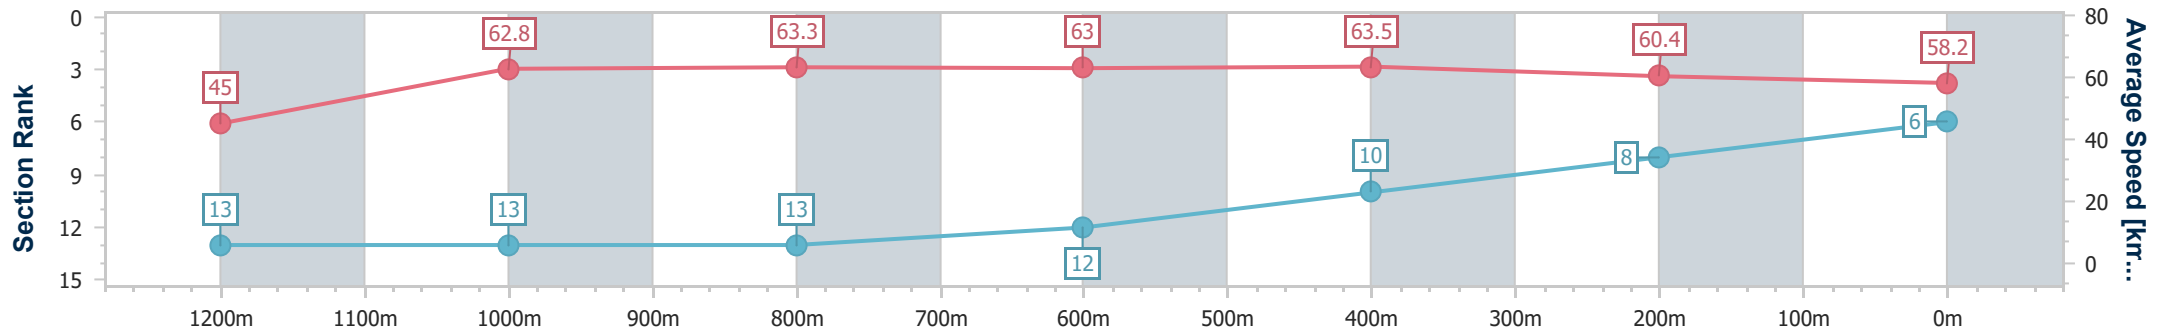

- [] Ranking at each section and finish
- .-.- No data available at this section
- NA No data available

Horse/Jockey Name	Great Aspirations
Final Rank	7
Fastest Section Time (Section)	0:11.14 (1200m)
Top Speed [km/h] (Section)	67.4 (1200m)
Race State	Finished