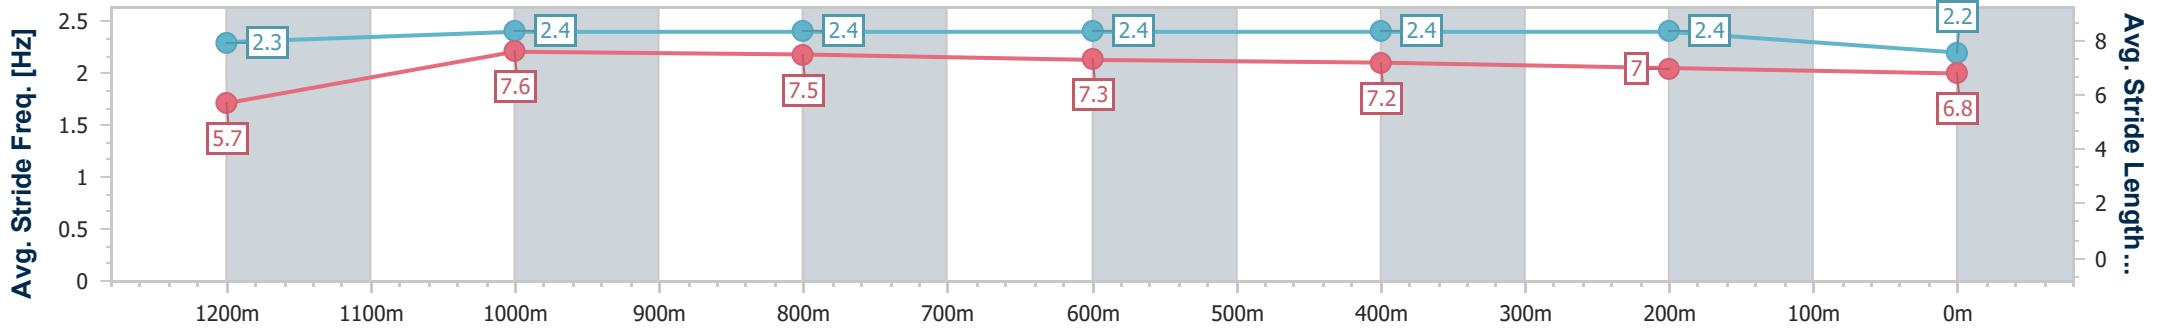

- [] Ranking at each section and finish
- .-.- No data available at this section
- NA No data available

Horse/Jockey Name	One Beat No Beat
Final Rank	10
Fastest Section Time (Section)	0:10.78 (1200m)
Top Speed [km/h] (Section)	68.1 (1200m)
Race State	Finished

Ipswich QLD Professional

Race 7: GORDON'S GIN Class 3 Plate - 1350m

12 February 2025 - 17:10

Track Rating: Soft 6, Weather: Overcast, Rail Position: +6.5m Entire

Section	Overall	1200m	1000m	800m	600m	400m	200m
Section Times	1:21.82 [10] (0:11.12)	1:10.70 [3] (0:10.78)	0:59.92 [3] (0:11.47)	0:48.45 [2] (0:11.63)	0:36.82 [2] (0:11.73)	0:25.09 [3] (0:12.07)	0:13.02 [7] (0:13.02)
Average Speed [km/h]	48.6	67.0	62.7	61.8	61.1	59.3	55.1
Top Speed [km/h]	66.7	68.1	66.2	62.9	62.8	61.0	59.6
Avg. Dist. to Rail [m]	8.7	2.6	0.3	0.4	0.5	2.5	0.7
Avg. Stride Freq. [Hz]	2.3	2.4	2.4	2.4	2.4	2.4	2.2
Avg. Stride Length [m]	5.7	7.6	7.5	7.3	7.2	7.0	6.8

- [] Ranking at each section and finish
- .-.- No data available at this section
- NA No data available

Horse/Jockey Name	Better Be Slick
Final Rank	11
Fastest Section Time (Section)	0:11.24 (1200m)
Top Speed [km/h] (Section)	66.7 (1200m)
Race State	Finished