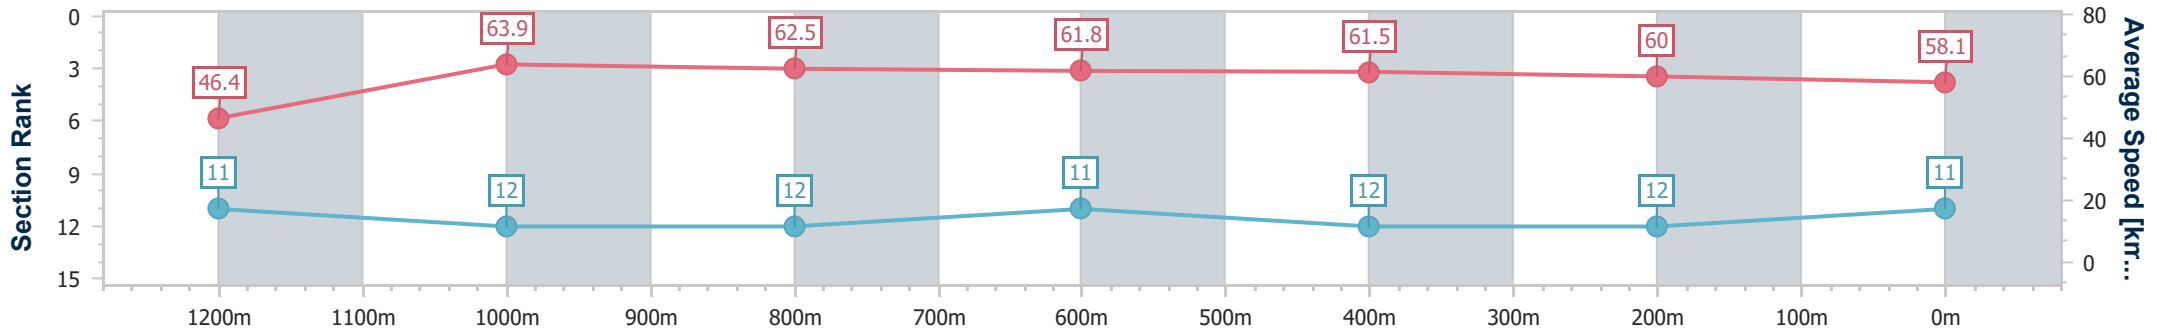

- [] Ranking at each section and finish
- .-.- No data available at this section
- NA No data available

Horse/Jockey Name	Better Be Slick
Final Rank	11
Fastest Section Time (Section)	0:11.24 (1200m)
Top Speed [km/h] (Section)	66.7 (1200m)
Race State	Finished

Ipswich QLD Professional

Race 7: GORDON'S GIN Class 3 Plate - 1350m

12 February 2025 - 17:10

Track Rating: Soft 6, Weather: Overcast, Rail Position: +6.5m Entire

Section	Overall	1200m	1000m	800m	600m	400m	200m
Section Times	1:22.03 [11] (0:11.65)	1:10.38 [11] (0:11.24)	0:59.14 [12] (0:11.50)	0:47.64 [12] (0:11.57)	0:36.07 [11] (0:11.68)	0:24.39 [12] (0:11.98)	0:12.41 [12] (0:12.41)
Average Speed [km/h]	46.4	63.9	62.5	61.8	61.5	60.0	58.1
Top Speed [km/h]	62.7	66.7	65.6	63.5	63.9	61.7	60.4
Avg. Dist. to Rail [m]	1.8	1.3	1.8	1.0	0.5	0.5	0.8
Avg. Stride Freq. [Hz]	2.3	2.4	2.3	2.4	2.4	2.4	2.3
Avg. Stride Length [m]	5.3	7.4	7.5	7.3	7.3	7.1	7.0