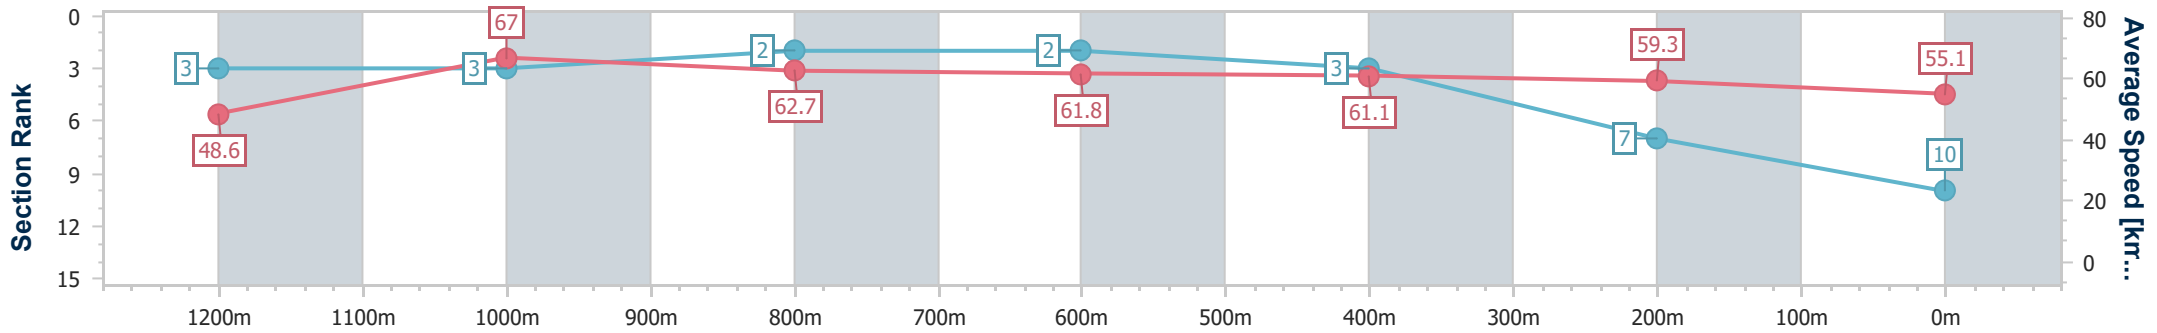

- [] Ranking at each section and finish
- .-.- No data available at this section
- NA No data available

Horse/Jockey Name	One Beat No Beat
Final Rank	10
Fastest Section Time (Section)	0:10.78 (1200m)
Top Speed [km/h] (Section)	68.1 (1200m)
Race State	Finished

Ipswich QLD Professional

Race 7: GORDON'S GIN Class 3 Plate - 1350m

12 February 2025 - 17:10

Track Rating: Soft 6, Weather: Overcast, Rail Position: +6.5m Entire

Section	Overall	1200m	1000m	800m	600m	400m	200m
Section Times	1:21.82 [10] (0:11.12)	1:10.70 [3] (0:10.78)	0:59.92 [3] (0:11.47)	0:48.45 [2] (0:11.63)	0:36.82 [2] (0:11.73)	0:25.09 [3] (0:12.07)	0:13.02 [7] (0:13.02)
Average Speed [km/h]	48.6	67.0	62.7	61.8	61.1	59.3	55.1
Top Speed [km/h]	66.7	68.1	66.2	62.9	62.8	61.0	59.6
Avg. Dist. to Rail [m]	8.7	2.6	0.3	0.4	0.5	2.5	0.7
Avg. Stride Freq. [Hz]	2.3	2.4	2.4	2.4	2.4	2.4	2.2
Avg. Stride Length [m]	5.7	7.6	7.5	7.3	7.2	7.0	6.8

- [] Ranking at each section and finish
- .-.- No data available at this section
- NA No data available

Horse/Jockey Name	Better Be Slick
Final Rank	11
Fastest Section Time (Section)	0:11.24 (1200m)
Top Speed [km/h] (Section)	66.7 (1200m)
Race State	Finished