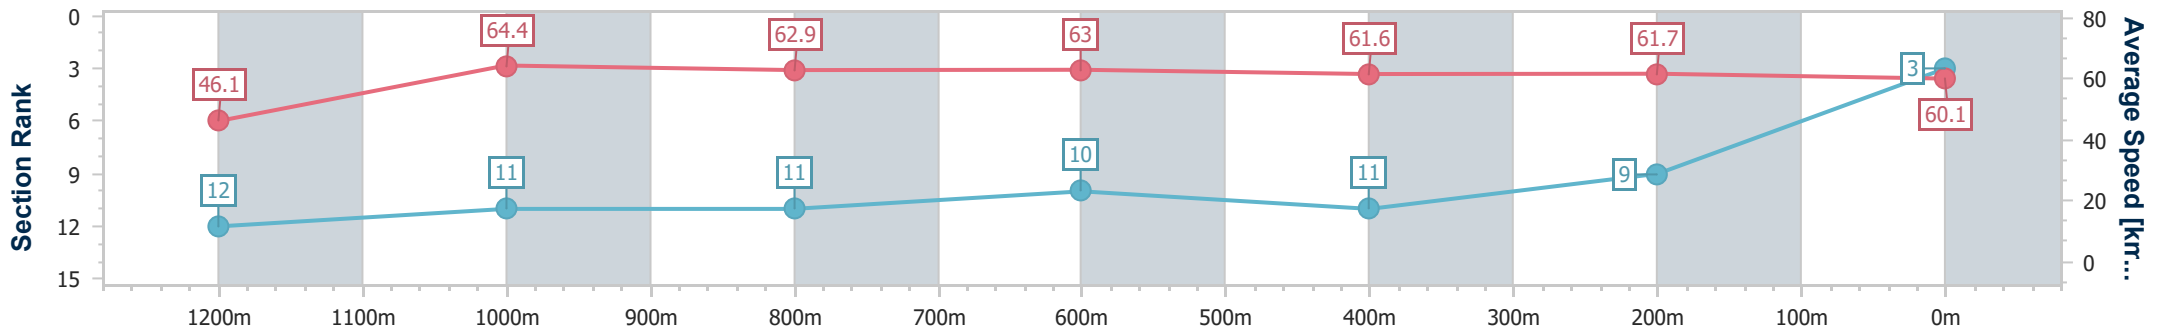

Ipswich QLD Professional

Race 7: GORDON'S GIN Class 3 Plate - 1350m

12 February 2025 - 17:10

Track Rating: Soft 6, Weather: Overcast, Rail Position: +6.5m Entire

Section	Overall	1200m	1000m	800m	600m	400m	200m
Section Times	1:21.04 [3] (0:11.72)	1:09.32 [12] (0:11.17)	0:58.15 [11] (0:11.44)	0:46.71 [11] (0:11.44)	0:35.27 [10] (0:11.65)	0:23.62 [11] (0:11.67)	0:11.95 [9] (0:11.95)
Average Speed [km/h]	46.1	64.4	62.9	63.0	61.6	61.7	60.1
Top Speed [km/h]	62.4	67.4	65.9	64.1	63.7	62.0	61.5
Avg. Dist. to Rail [m]	7.4	0.6	0.5	0.4	0.5	0.8	4.2
Avg. Stride Freq. [Hz]	2.1	2.3	2.3	2.3	2.2	2.3	2.3
Avg. Stride Length [m]	5.8	7.7	7.7	7.8	7.7	7.5	7.3