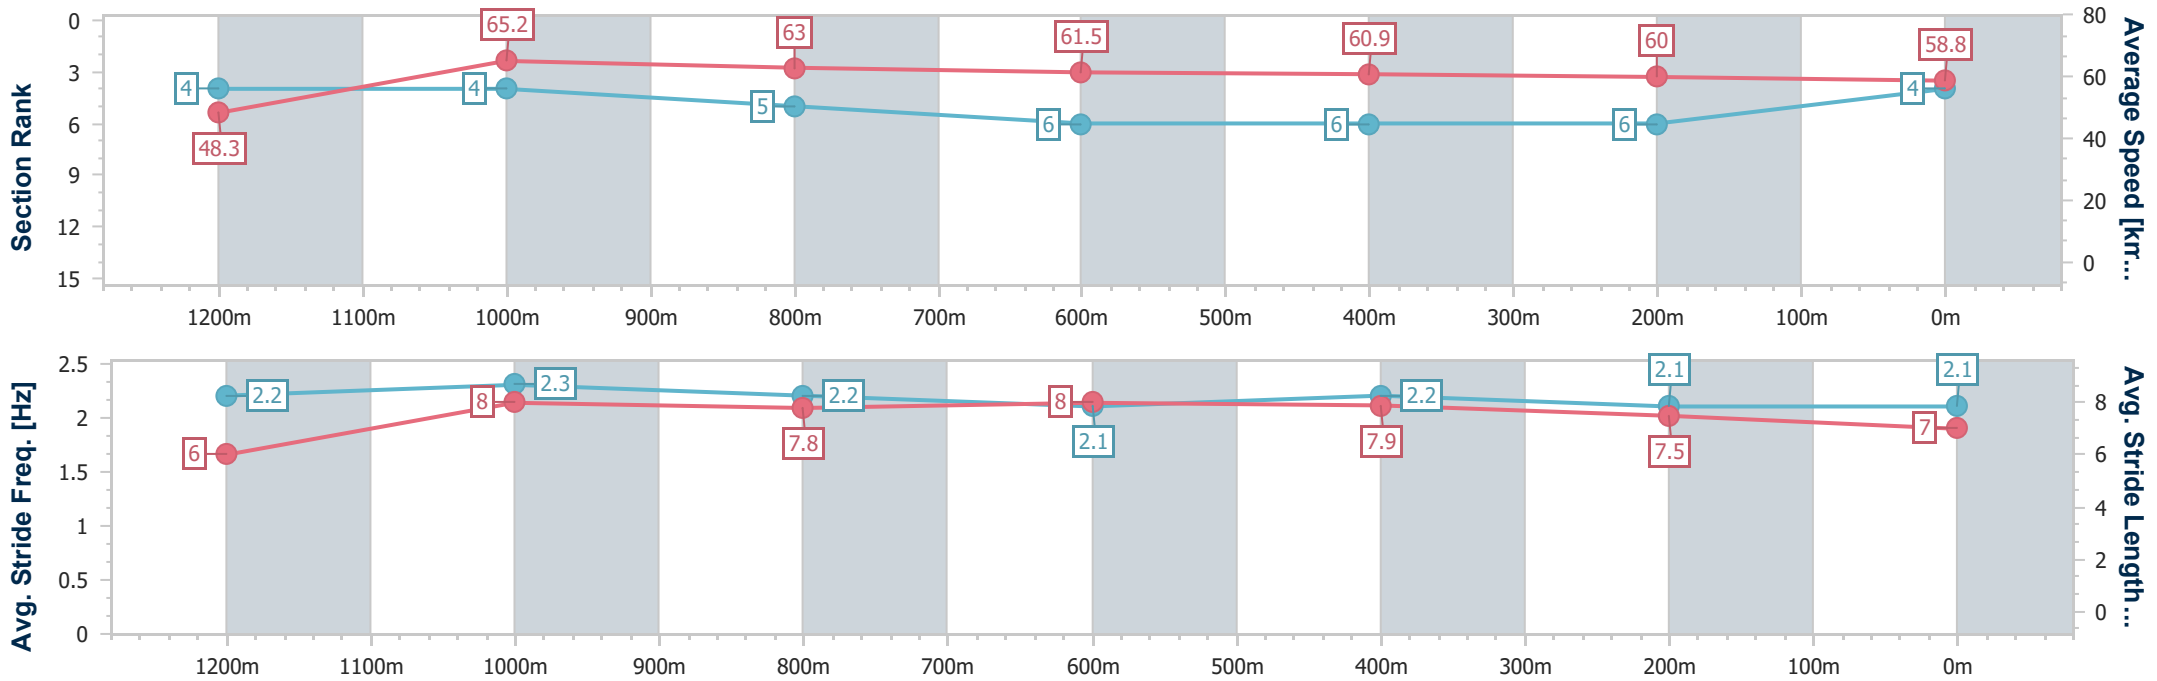

Horse/Jockey Name	South Sea
Final Rank	4
Fastest Section Time (Section)	0:11.05 (1200m)
Top Speed [km/h] (Section)	66.1 (1200m)
Race State	Finished

Ipswich QLD Professional
Race 7: GORDON'S GIN Class 3 Plate - 1350m

12 February 2025 - 17:10

Track Rating: Soft 6, Weather: Overcast, Rail Position: +6.5m Entire

Section	Overall	1200m	1000m	800m	600m	400m	200m
Section Times	1:21.05 [4] (0:11.16)	1:09.89 [4] (0:11.05)	0:58.84 [4] (0:11.38)	0:47.46 [5] (0:11.64)	0:35.82 [6] (0:11.73)	0:24.09 [6] (0:11.83)	0:12.26 [6] (0:12.26)
Average Speed [km/h]	48.3	65.2	63.0	61.5	60.9	60.0	58.8
Top Speed [km/h]	64.3	66.1	65.9	62.5	62.5	61.3	60.5
Avg. Dist. to Rail [m]	2.2	0.8	1.8	2.0	1.7	2.7	1.1
Avg. Stride Freq. [Hz]	2.2	2.3	2.2	2.1	2.2	2.1	2.1
Avg. Stride Length [m]	6.0	8.0	7.8	8.0	7.9	7.5	7.0

- [ ] Ranking at each section and finish
- -.-.- No data available at this section
- NA No data available