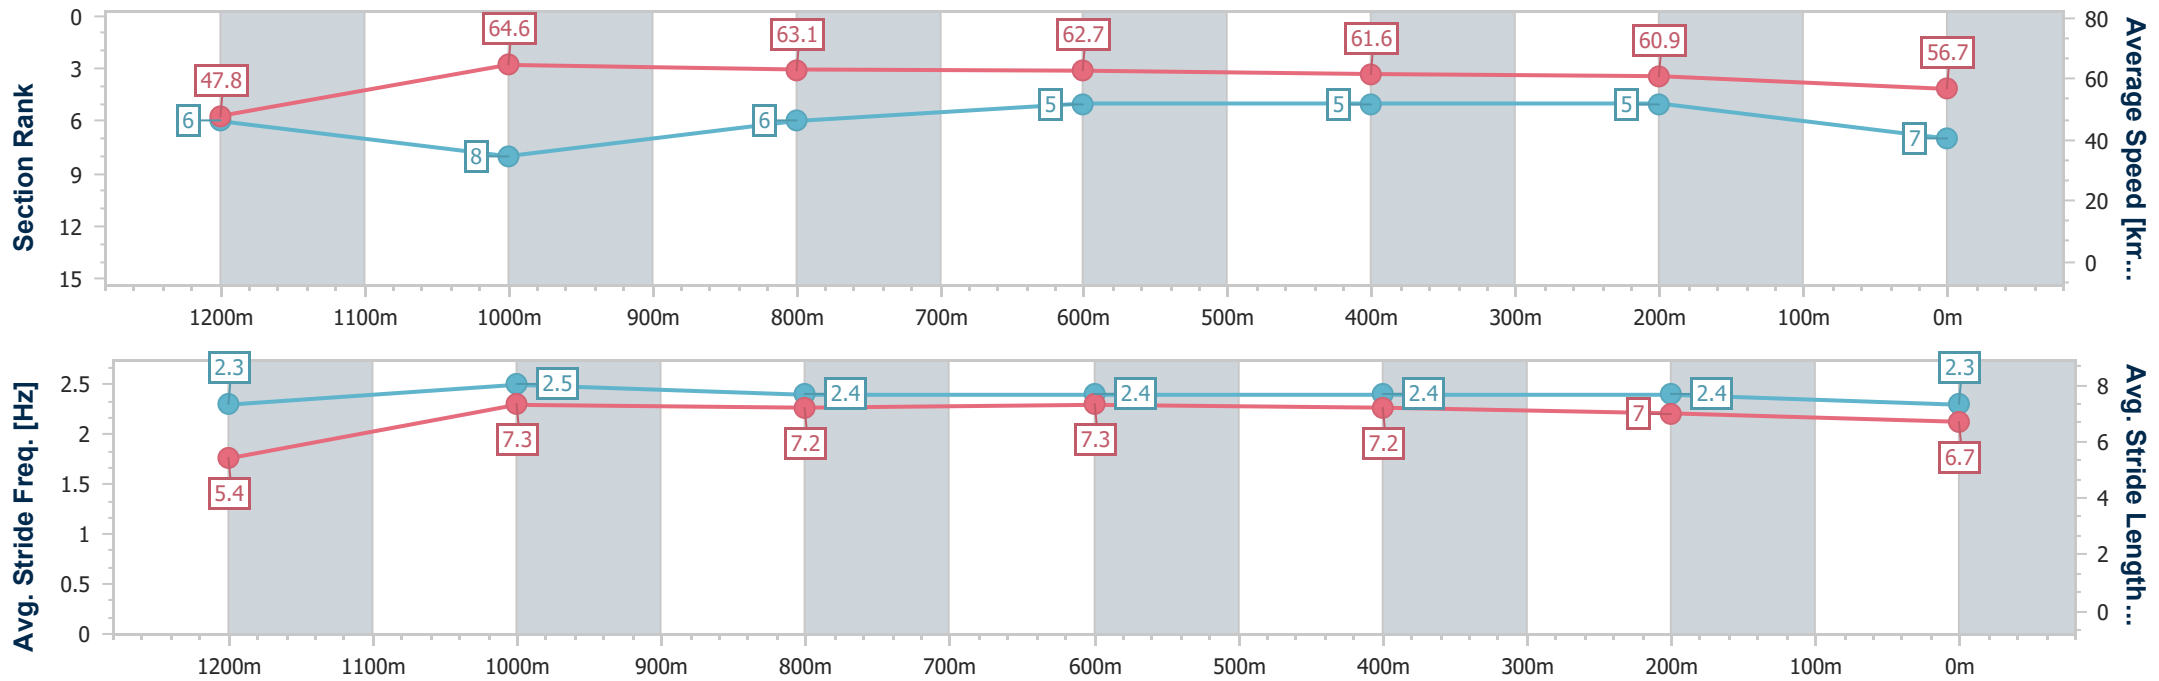

- [] Ranking at each section and finish
- .-.- No data available at this section
- NA No data available

Horse/Jockey Name	Great Aspirations
Final Rank	7
Fastest Section Time (Section)	0:11.14 (1200m)
Top Speed [km/h] (Section)	67.4 (1200m)
Race State	Finished

Ipswich QLD Professional

Race 7: GORDON'S GIN Class 3 Plate - 1350m

12 February 2025 - 17:10

Track Rating: Soft 6, Weather: Overcast, Rail Position: +6.5m Entire

Section	Overall	1200m	1000m	800m	600m	400m	200m
Section Times	1:21.44 [7] (0:11.27)	1:10.17 [6] (0:11.14)	0:59.03 [8] (0:11.41)	0:47.62 [6] (0:11.41)	0:36.21 [5] (0:11.68)	0:24.53 [5] (0:11.85)	0:12.68 [5] (0:12.68)
Average Speed [km/h]	47.8	64.6	63.1	62.7	61.6	60.9	56.7
Top Speed [km/h]	64.9	67.4	65.4	64.7	63.3	61.9	59.4
Avg. Dist. to Rail [m]	5.4	1.1	1.5	1.0	0.6	1.4	3.9
Avg. Stride Freq. [Hz]	2.3	2.5	2.4	2.4	2.4	2.4	2.3
Avg. Stride Length [m]	5.4	7.3	7.2	7.3	7.2	7.0	6.7

- [] Ranking at each section and finish
- .-.- No data available at this section
- NA No data available

Horse/Jockey Name	Born Fearless
Final Rank	8
Fastest Section Time (Section)	0:11.02 (1200m)
Top Speed [km/h] (Section)	66.9 (1200m)
Race State	Finished