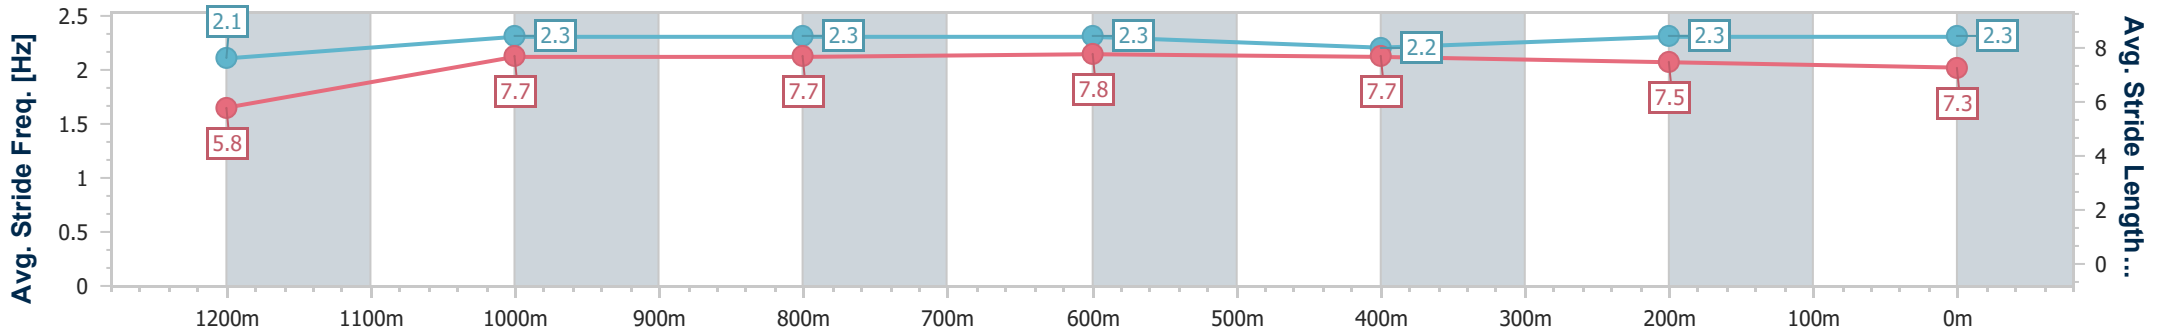

Ipswich QLD Professional

Race 7: GORDON'S GIN Class 3 Plate - 1350m

12 February 2025 - 17:10

Track Rating: Soft 6, Weather: Overcast, Rail Position: +6.5m Entire

Section	Overall	1200m	1000m	800m	600m	400m	200m
Section Times	1:21.04 [3] (0:11.72)	1:09.32 [12] (0:11.17)	0:58.15 [11] (0:11.44)	0:46.71 [11] (0:11.44)	0:35.27 [10] (0:11.65)	0:23.62 [11] (0:11.67)	0:11.95 [9] (0:11.95)
Average Speed [km/h]	46.1	64.4	62.9	63.0	61.6	61.7	60.1
Top Speed [km/h]	62.4	67.4	65.9	64.1	63.7	62.0	61.5
Avg. Dist. to Rail [m]	7.4	0.6	0.5	0.4	0.5	0.8	4.2
Avg. Stride Freq. [Hz]	2.1	2.3	2.3	2.3	2.2	2.3	2.3
Avg. Stride Length [m]	5.8	7.7	7.7	7.8	7.7	7.5	7.3