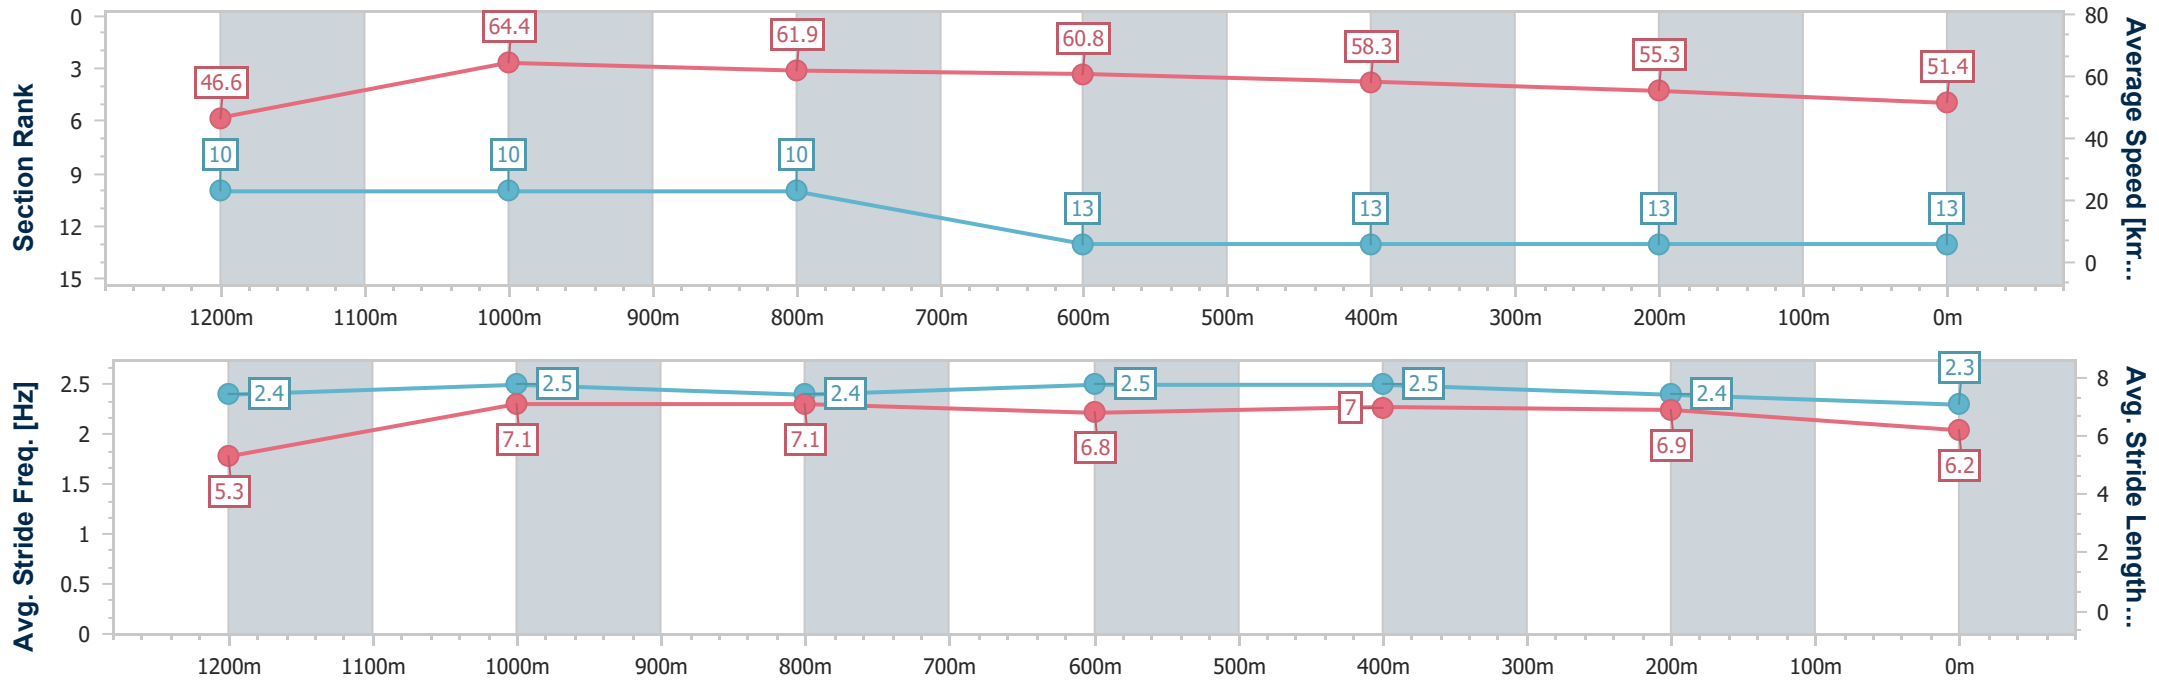

- [] Ranking at each section and finish
- .-.- No data available at this section
- NA No data available

Horse/Jockey Name	Easy Company
Final Rank	13
Fastest Section Time (Section)	0:11.18 (1200m)
Top Speed [km/h] (Section)	66.5 (1200m)
Race State	Finished

Ipswich QLD Professional

Race 7: GORDON'S GIN Class 3 Plate - 1350m

12 February 2025 - 17:10

Track Rating: Soft 6, Weather: Overcast, Rail Position: +6.5m Entire

Section	Overall	1200m	1000m	800m	600m	400m	200m
Section Times	1:25.19 [13] (0:11.52)	1:13.67 [10] (0:11.18)	1:02.49 [10] (0:11.61)	0:50.88 [10] (0:11.83)	0:39.05 [13] (0:12.20)	0:26.85 [13] (0:12.84)	0:14.01 [13] (0:14.01)
Average Speed [km/h]	46.6	64.4	61.9	60.8	58.3	55.3	51.4
Top Speed [km/h]	63.7	66.5	65.1	62.2	60.4	57.7	54.2
Avg. Dist. to Rail [m]	1.3	0.8	1.5	0.7	2.3	2.8	1.6
Avg. Stride Freq. [Hz]	2.4	2.5	2.4	2.5	2.5	2.4	2.3
Avg. Stride Length [m]	5.3	7.1	7.1	6.8	7.0	6.9	6.2

- [] Ranking at each section and finish
- .-.- No data available at this section
- NA No data available