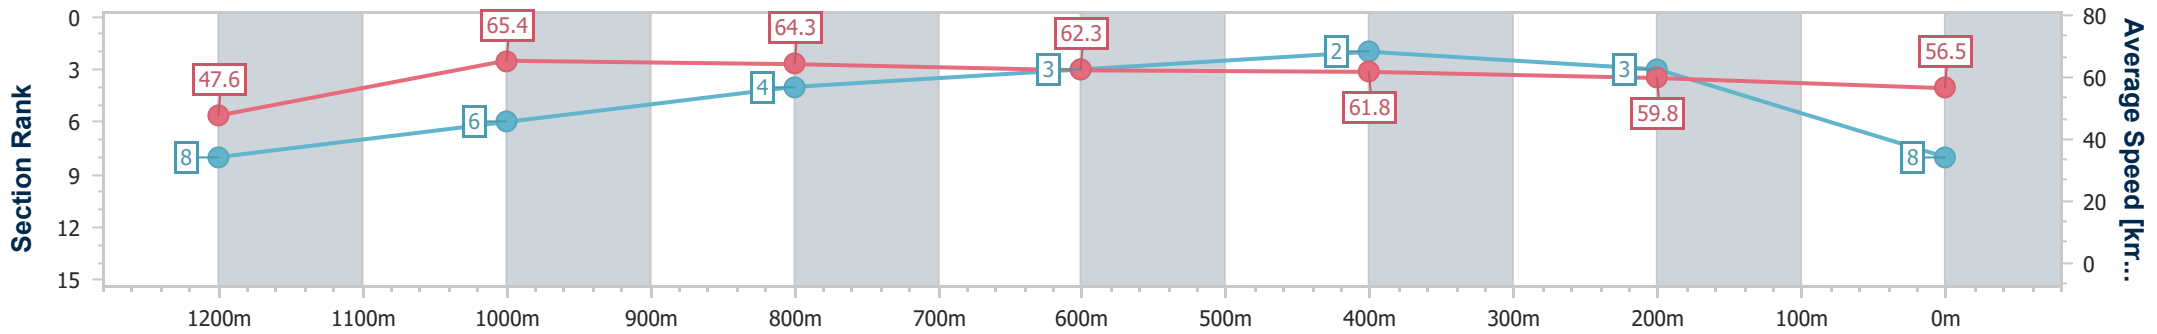

Ipswich QLD Professional

Race 7: GORDON'S GIN Class 3 Plate - 1350m

12 February 2025 - 17:10

Track Rating: Soft 6, Weather: Overcast, Rail Position: +6.5m Entire

Section	Overall	1200m	1000m	800m	600m	400m	200m
Section Times	1:21.47 [8] (0:11.38)	1:10.09 [8] (0:11.02)	0:59.07 [6] (0:11.17)	0:47.90 [4] (0:11.49)	0:36.41 [3] (0:11.65)	0:24.76 [2] (0:11.98)	0:12.78 [3] (0:12.78)
Average Speed [km/h]	47.6	65.4	64.3	62.3	61.8	59.8	56.5
Top Speed [km/h]	64.3	66.9	66.8	64.5	63.5	61.2	58.6
Avg. Dist. to Rail [m]	6.6	1.4	0.3	0.9	0.8	1.0	3.9
Avg. Stride Freq. [Hz]	2.2	2.5	2.4	2.4	2.4	2.4	2.3
Avg. Stride Length [m]	5.8	7.4	7.4	7.3	7.2	7.0	6.7