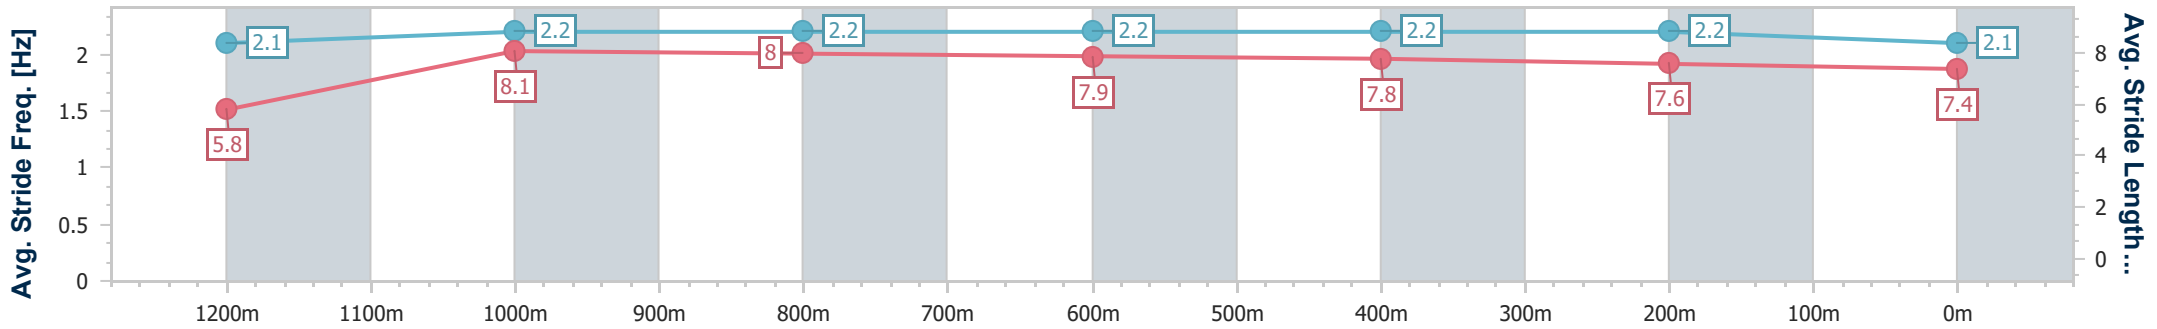

Ipswich QLD Professional

Race 7: GORDON'S GIN Class 3 Plate - 1350m

12 February 2025 - 17:10

Track Rating: Soft 6, Weather: Overcast, Rail Position: +6.5m Entire

Section	Overall	1200m	1000m	800m	600m	400m	200m
Section Times	1:21.70 [9] (0:11.52)	1:10.18 [9] (0:11.11)	0:59.07 [9] (0:11.45)	0:47.62 [9] (0:11.48)	0:36.14 [9] (0:11.69)	0:24.45 [9] (0:11.89)	0:12.56 [10] (0:12.56)
Average Speed [km/h]	46.8	64.9	62.6	62.6	61.6	60.7	57.4
Top Speed [km/h]	62.8	66.4	65.7	63.9	64.2	62.4	59.9
Avg. Dist. to Rail [m]	2.3	0.7	0.9	0.9	0.6	1.1	4.9
Avg. Stride Freq. [Hz]	2.1	2.2	2.2	2.2	2.2	2.2	2.1
Avg. Stride Length [m]	5.8	8.1	8.0	7.9	7.8	7.6	7.4

- [] Ranking at each section and finish
- .-.- No data available at this section
- NA No data available

Horse/Jockey Name	One Beat No Beat
Final Rank	10
Fastest Section Time (Section)	0:10.78 (1200m)
Top Speed [km/h] (Section)	68.1 (1200m)
Race State	Finished