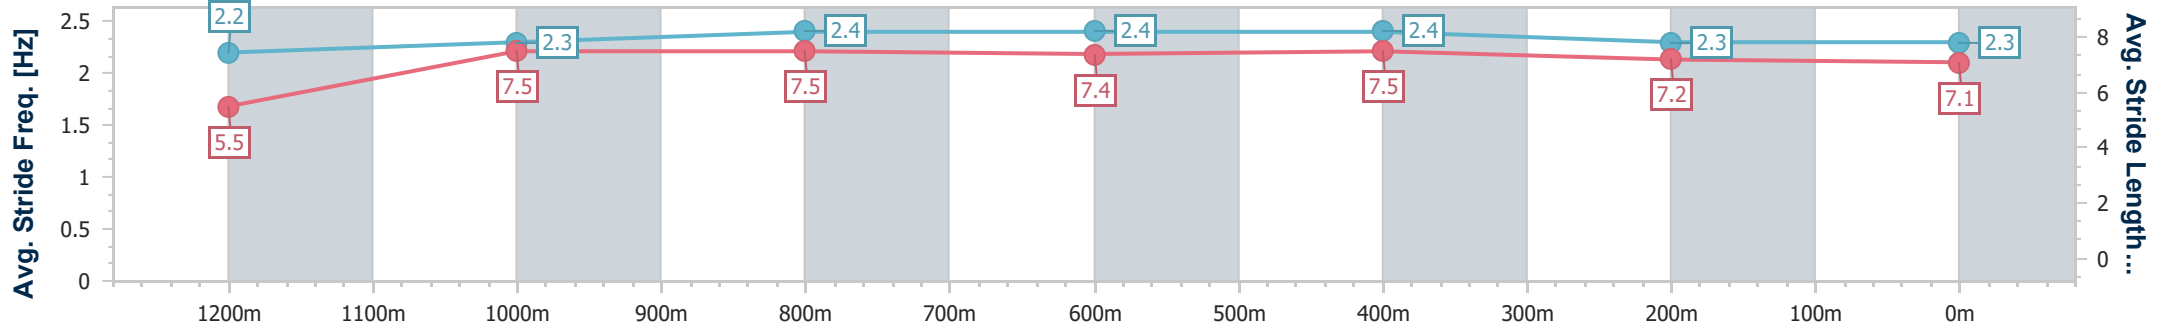

Ipswich QLD Professional

Race 7: GORDON'S GIN Class 3 Plate - 1350m

12 February 2025 - 17:10

Track Rating: Soft 6, Weather: Overcast, Rail Position: +6.5m Entire

Section	Overall	1200m	1000m	800m	600m	400m	200m
Section Times	1:21.44 [6] (0:11.99)	1:09.45 [13] (0:11.45)	0:58.00 [13] (0:11.33)	0:46.67 [13] (0:11.33)	0:35.34 [12] (0:11.19)	0:24.15 [10] (0:11.76)	0:12.39 [8] (0:12.39)
Average Speed [km/h]	45.0	62.8	63.3	63.0	63.5	60.4	58.2
Top Speed [km/h]	61.3	65.4	66.7	65.3	65.9	62.5	60.3
Avg. Dist. to Rail [m]	5.0	1.4	1.2	1.8	3.3	2.5	2.0
Avg. Stride Freq. [Hz]	2.2	2.3	2.4	2.4	2.4	2.3	2.3
Avg. Stride Length [m]	5.5	7.5	7.5	7.4	7.5	7.2	7.1

- [] Ranking at each section and finish
- .-.- No data available at this section
- NA No data available

Horse/Jockey Name	Great Aspirations
Final Rank	7
Fastest Section Time (Section)	0:11.14 (1200m)
Top Speed [km/h] (Section)	67.4 (1200m)
Race State	Finished