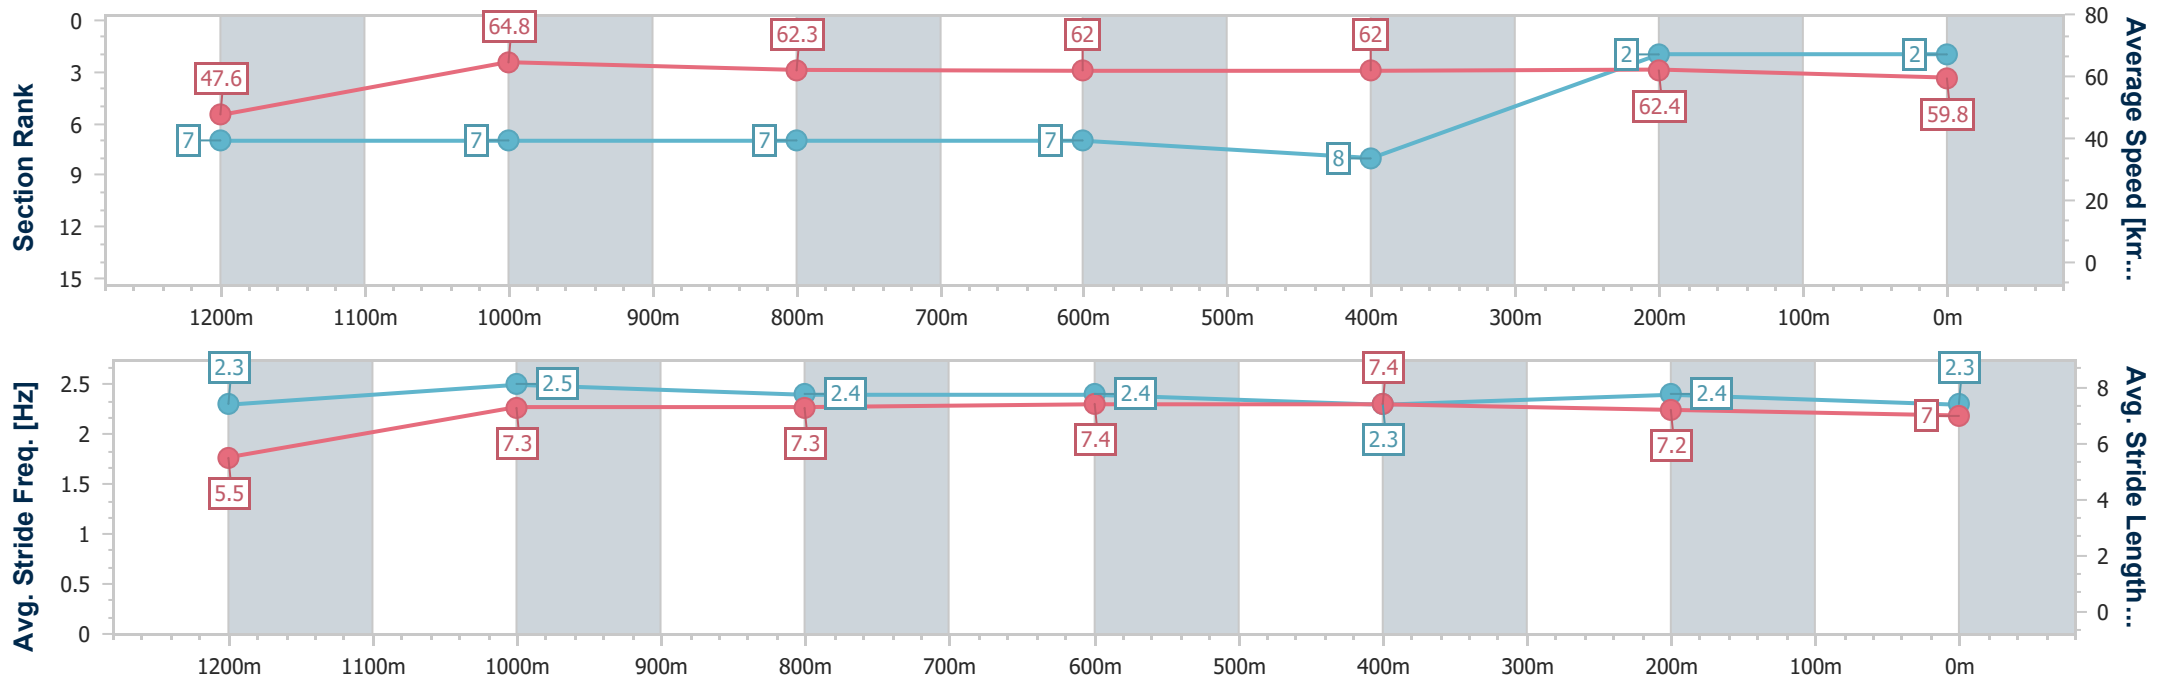

Ipswich QLD Professional

Race 7: GORDON'S GIN Class 3 Plate - 1350m

12 February 2025 - 17:10

Track Rating: Soft 6, Weather: Overcast, Rail Position: +6.5m Entire

Section	Overall	1200m	1000m	800m	600m	400m	200m
Section Times	1:20.70 [2] (0:11.35)	1:09.35 [7] (0:11.06)	0:58.29 [7] (0:11.55)	0:46.74 [7] (0:11.48)	0:35.26 [7] (0:11.61)	0:23.65 [8] (0:11.57)	0:12.08 [2] (0:12.08)
Average Speed [km/h]	47.6	64.8	62.3	62.0	62.0	62.4	59.8
Top Speed [km/h]	64.3	66.3	65.3	63.9	63.6	63.9	61.8
Avg. Dist. to Rail [m]	3.5	0.8	1.8	2.2	0.8	2.1	3.6
Avg. Stride Freq. [Hz]	2.3	2.5	2.4	2.4	2.3	2.4	2.3
Avg. Stride Length [m]	5.5	7.3	7.3	7.4	7.4	7.2	7.0