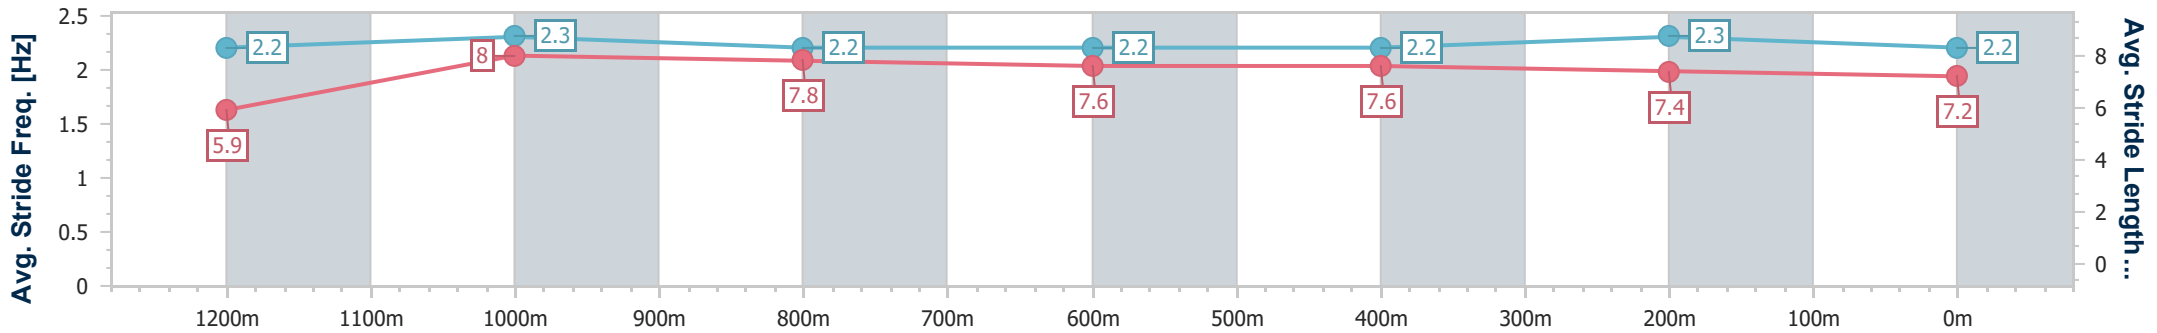

Horse/Jockey Name	Free Carry
Final Rank	1
Fastest Section Time (Section)	0:10.77 (1200m)
Top Speed [km/h] (Section)	67.7 (1200m)
Race State	Finished

Ipswich QLD Professional
Race 7: GORDON'S GIN Class 3 Plate - 1350m

12 February 2025 - 17:10

Track Rating: Soft 6, Weather: Overcast, Rail Position: +6.5m Entire

Section	Overall	1200m	1000m	800m	600m	400m	200m
Section Times	1:20.44 [1] (0:10.92)	1:09.52 [1] (0:10.77)	0:58.75 [1] (0:11.52)	0:47.23 [1] (0:11.69)	0:35.54 [1] (0:11.60)	0:23.94 [1] (0:11.74)	0:12.20 [1] (0:12.20)
Average Speed [km/h]	49.5	66.8	62.6	61.4	61.2	59.8	59.1
Top Speed [km/h]	67.3	67.7	64.9	62.2	62.9	60.6	60.1
Avg. Dist. to Rail [m]	4.7	1.6	0.3	1.2	3.0	5.3	4.0
Avg. Stride Freq. [Hz]	2.2	2.3	2.2	2.2	2.2	2.3	2.2
Avg. Stride Length [m]	5.9	8.0	7.8	7.6	7.6	7.4	7.2

- [ ] Ranking at each section and finish
- -.-.- No data available at this section
- NA No data available