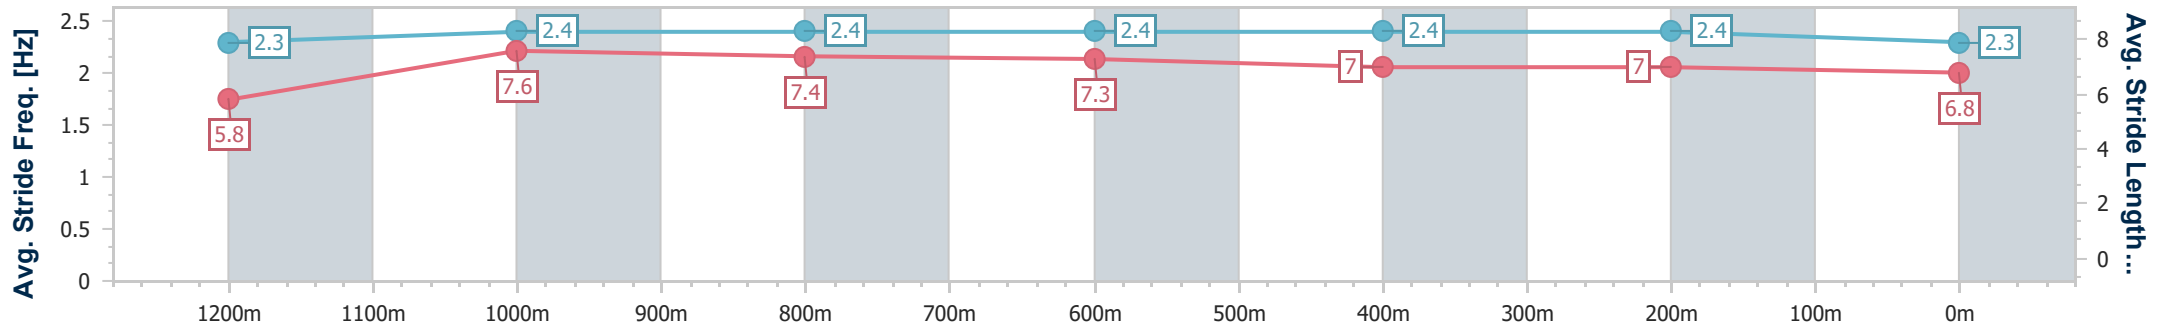

Ipswich QLD Professional

Race 7: GORDON'S GIN Class 3 Plate - 1350m

12 February 2025 - 17:10

Track Rating: Soft 6, Weather: Overcast, Rail Position: +6.5m Entire

Section	Overall	1200m	1000m	800m	600m	400m	200m
Section Times	1:21.28 [5] (0:10.98)	1:10.30 [2] (0:10.90)	0:59.40 [2] (0:11.56)	0:47.84 [3] (0:11.65)	0:36.19 [4] (0:11.76)	0:24.43 [4] (0:11.90)	0:12.53 [4] (0:12.53)
Average Speed [km/h]	49.1	66.1	61.9	61.2	60.8	60.2	57.3
Top Speed [km/h]	66.2	67.7	63.7	62.8	62.6	60.5	59.5
Avg. Dist. to Rail [m]	1.6	0.8	1.7	2.2	2.0	1.5	0.6
Avg. Stride Freq. [Hz]	2.3	2.4	2.4	2.4	2.4	2.4	2.3
Avg. Stride Length [m]	5.8	7.6	7.4	7.3	7.0	7.0	6.8