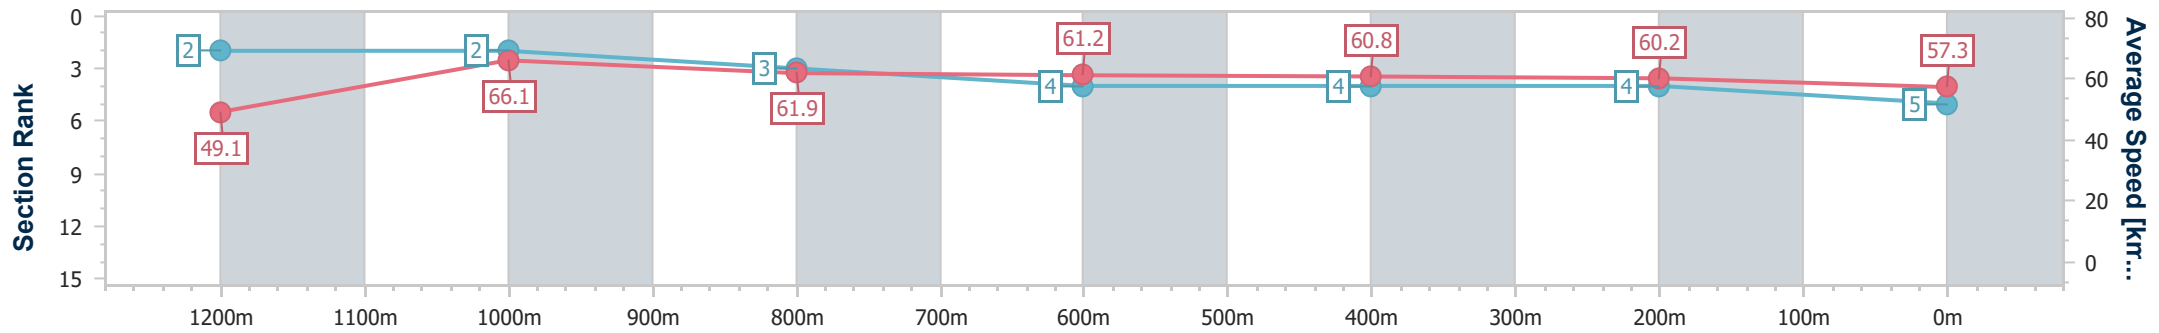

Ipswich QLD Professional

Race 7: GORDON'S GIN Class 3 Plate - 1350m

12 February 2025 - 17:10

Track Rating: Soft 6, Weather: Overcast, Rail Position: +6.5m Entire

Section	Overall	1200m	1000m	800m	600m	400m	200m
Section Times	1:21.28 [5] (0:10.98)	1:10.30 [2] (0:10.90)	0:59.40 [2] (0:11.56)	0:47.84 [3] (0:11.65)	0:36.19 [4] (0:11.76)	0:24.43 [4] (0:11.90)	0:12.53 [4] (0:12.53)
Average Speed [km/h]	49.1	66.1	61.9	61.2	60.8	60.2	57.3
Top Speed [km/h]	66.2	67.7	63.7	62.8	62.6	60.5	59.5
Avg. Dist. to Rail [m]	1.6	0.8	1.7	2.2	2.0	1.5	0.6
Avg. Stride Freq. [Hz]	2.3	2.4	2.4	2.4	2.4	2.4	2.3
Avg. Stride Length [m]	5.8	7.6	7.4	7.3	7.0	7.0	6.8