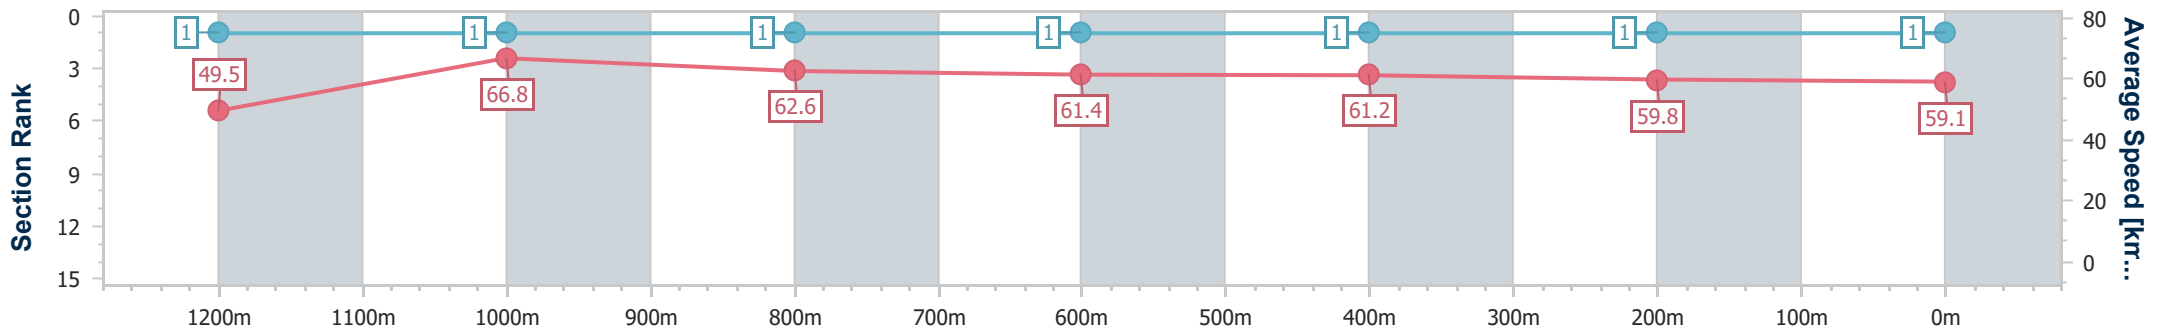

Horse/Jockey Name	Free Carry
Final Rank	1
Fastest Section Time (Section)	0:10.77 (1200m)
Top Speed [km/h] (Section)	67.7 (1200m)
Race State	Finished

Ipswich QLD Professional
Race 7: GORDON'S GIN Class 3 Plate - 1350m

12 February 2025 - 17:10

Track Rating: Soft 6, Weather: Overcast, Rail Position: +6.5m Entire

Section	Overall	1200m	1000m	800m	600m	400m	200m
Section Times	1:20.44 [1] (0:10.92)	1:09.52 [1] (0:10.77)	0:58.75 [1] (0:11.52)	0:47.23 [1] (0:11.69)	0:35.54 [1] (0:11.60)	0:23.94 [1] (0:11.74)	0:12.20 [1] (0:12.20)
Average Speed [km/h]	49.5	66.8	62.6	61.4	61.2	59.8	59.1
Top Speed [km/h]	67.3	67.7	64.9	62.2	62.9	60.6	60.1
Avg. Dist. to Rail [m]	4.7	1.6	0.3	1.2	3.0	5.3	4.0
Avg. Stride Freq. [Hz]	2.2	2.3	2.2	2.2	2.2	2.3	2.2
Avg. Stride Length [m]	5.9	8.0	7.8	7.6	7.6	7.4	7.2

- [ ] Ranking at each section and finish
- -.-.- No data available at this section
- NA No data available