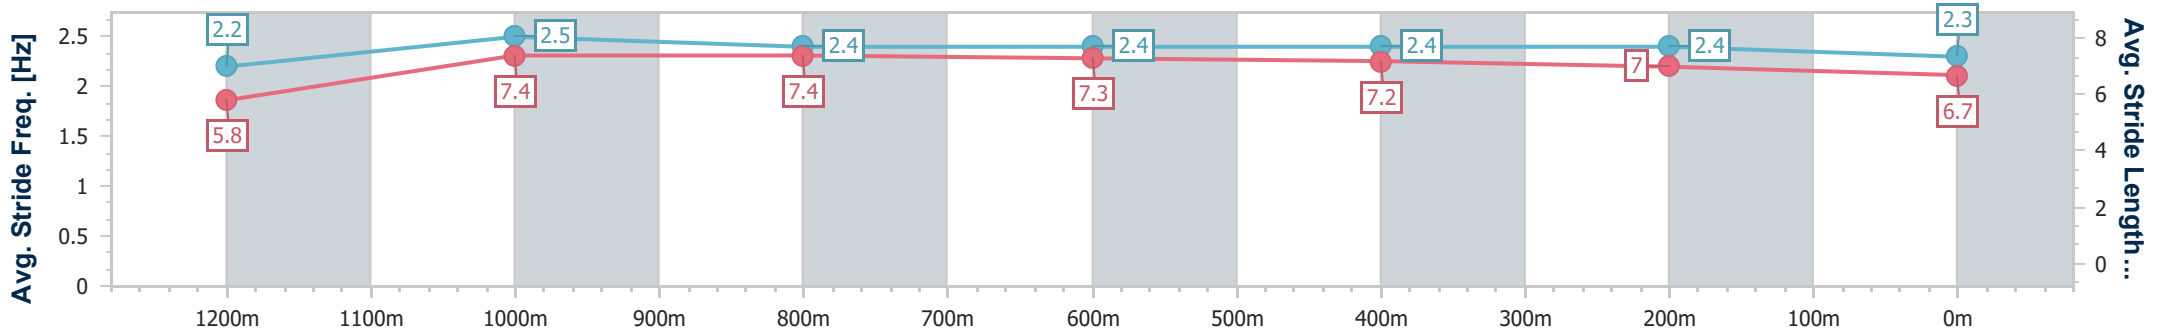

Ipswich QLD Professional

Race 7: GORDON'S GIN Class 3 Plate - 1350m

12 February 2025 - 17:10

Track Rating: Soft 6, Weather: Overcast, Rail Position: +6.5m Entire

Section	Overall	1200m	1000m	800m	600m	400m	200m
Section Times	1:21.47 [8] (0:11.38)	1:10.09 [8] (0:11.02)	0:59.07 [6] (0:11.17)	0:47.90 [4] (0:11.49)	0:36.41 [3] (0:11.65)	0:24.76 [2] (0:11.98)	0:12.78 [3] (0:12.78)
Average Speed [km/h]	47.6	65.4	64.3	62.3	61.8	59.8	56.5
Top Speed [km/h]	64.3	66.9	66.8	64.5	63.5	61.2	58.6
Avg. Dist. to Rail [m]	6.6	1.4	0.3	0.9	0.8	1.0	3.9
Avg. Stride Freq. [Hz]	2.2	2.5	2.4	2.4	2.4	2.4	2.3
Avg. Stride Length [m]	5.8	7.4	7.4	7.3	7.2	7.0	6.7