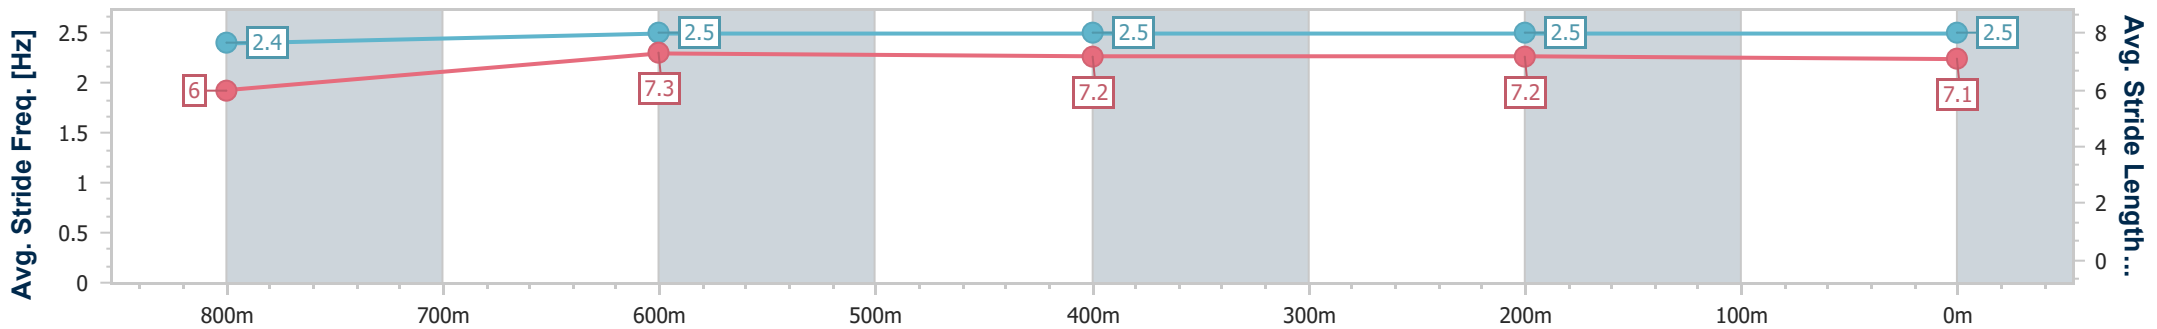

Horse/Jockey Name	Miss Comaneci
Final Rank	3
Fastest Section Time (Section)	0:10.98 (800m)
Top Speed [km/h] (Section)	68.1 (800m)
Race State	Finished

Townsville QLD Professional
Race 2: RENEW YOUR 2025 CLUB MEMBERSHIP Maiden Handicap - 1000m
13 February 2025 - 14:04
Track Rating: Soft 6, Weather: Fine, Rail Position: +2m 1000m-W/Post; True Remainder

Section	Overall	800m	600m	400m	200m
Section Times	0:58.14 [3] (0:13.81)	0:44.33 [3] (0:10.98)	0:33.35 [3] (0:11.10)	0:22.25 [3] (0:11.05)	0:11.20 [4] (0:11.20)
Average Speed [km/h]	52.1	66.2	65.7	65.7	64.2
Top Speed [km/h]	63.9	68.1	67.9	66.6	65.8
Avg. Dist. to Rail [m]	3.0	2.4	2.7	5.0	6.7
Avg. Stride Freq. [Hz]	2.4	2.5	2.5	2.5	2.5
Avg. Stride Length [m]	6.0	7.3	7.2	7.2	7.1

- [ ] Ranking at each section and finish
- -.-.- No data available at this section
- NA No data available