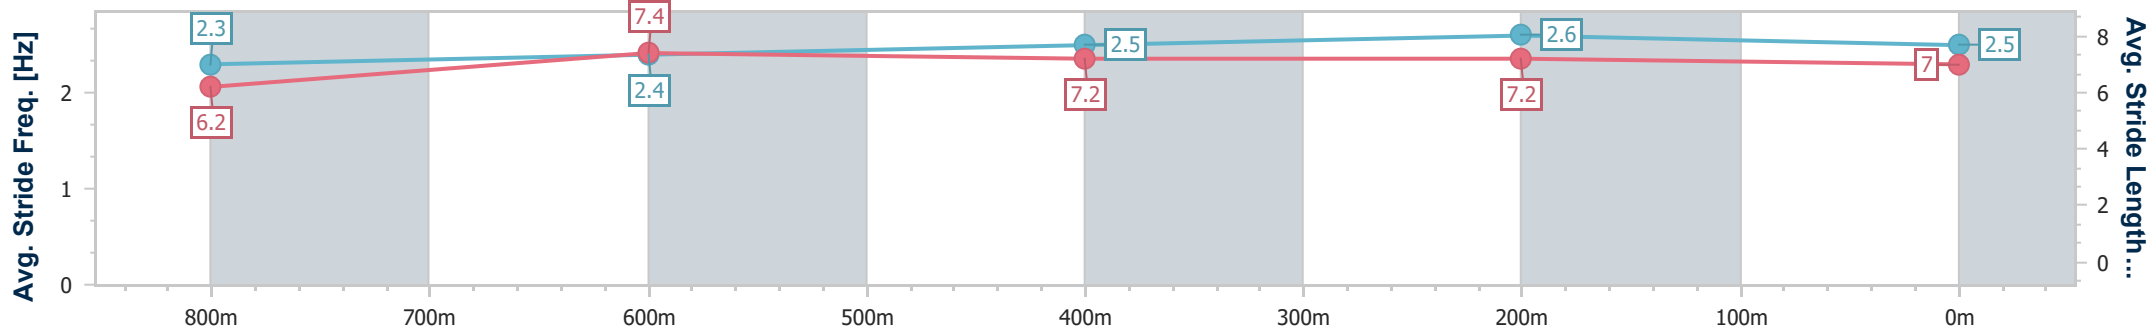

Section	Overall	800m	600m	400m	200m
Section Times	0:58.22 [4] (0:14.17)	0:44.05 [5] (0:11.04)	0:33.01 [5] (0:10.90)	0:22.11 [4] (0:10.82)	0:11.29 [3] (0:11.29)
Average Speed [km/h]	50.8	65.6	66.5	66.8	63.8
Top Speed [km/h]	63.9	67.2	68.0	68.5	66.5
Avg. Dist. to Rail [m]	6.1	1.8	1.4	3.4	4.4
Avg. Stride Freq. [Hz]	2.3	2.5	2.5	2.6	2.6
Avg. Stride Length [m]	6.0	7.3	7.3	7.2	6.9

- [] Ranking at each section and finish
- .-.- No data available at this section
- NA No data available

Horse/Jockey Name	Lady De Vega
Final Rank	5
Fastest Section Time (Section)	0:10.90 (400m)
Top Speed [km/h] (Section)	67.3 (400m)
Race State	Finished

Section	Overall	800m	600m	400m	200m
Section Times	0:58.35 [5] (0:13.88)	0:44.47 [4] (0:11.13)	0:33.34 [4] (0:11.17)	0:22.17 [5] (0:10.90)	0:11.27 [5] (0:11.27)
Average Speed [km/h]	51.9	64.7	64.7	66.3	63.8
Top Speed [km/h]	63.4	65.8	65.9	67.3	66.9
Avg. Dist. to Rail [m]	1.6	0.6	0.8	1.0	2.0
Avg. Stride Freq. [Hz]	2.3	2.4	2.5	2.6	2.5
Avg. Stride Length [m]	6.2	7.4	7.2	7.2	7.0