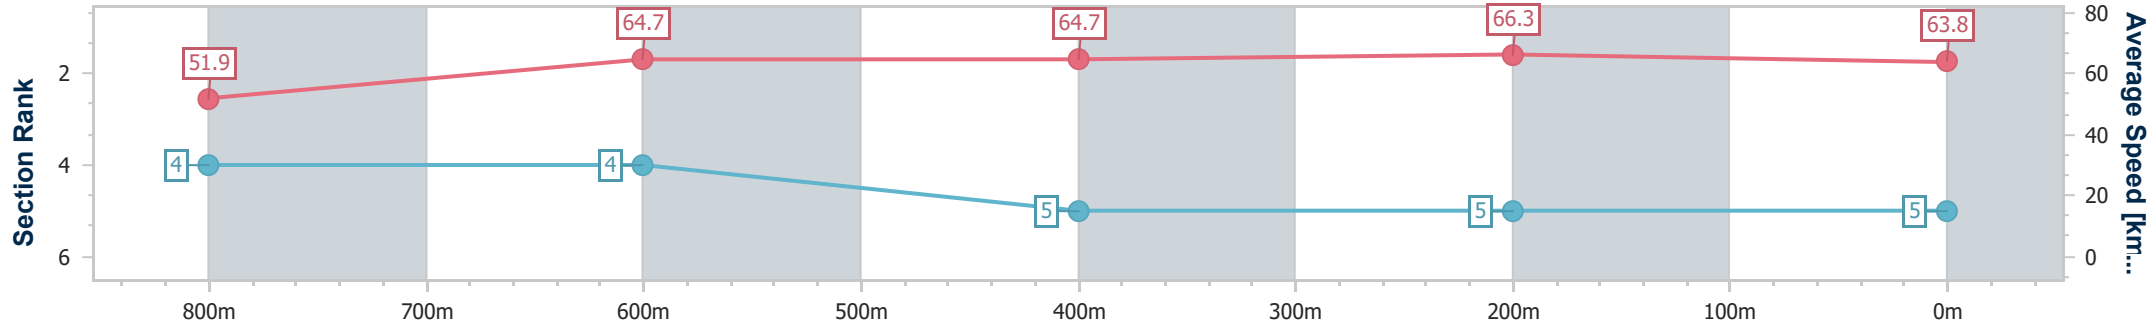

Horse/Jockey Name	Lady De Vega
Final Rank	5
Fastest Section Time (Section)	0:10.90 (400m)
Top Speed [km/h] (Section)	67.3 (400m)
Race State	Finished

Townsville QLD Professional
Race 2: RENEW YOUR 2025 CLUB MEMBERSHIP Maiden Handicap - 1000m
13 February 2025 - 14:04
Track Rating: Soft 6, Weather: Fine, Rail Position: +2m 1000m-W/Post; True Remainder

Section	Overall	800m	600m	400m	200m
Section Times	0:58.35 [5] (0:13.88)	0:44.47 [4] (0:11.13)	0:33.34 [4] (0:11.17)	0:22.17 [5] (0:10.90)	0:11.27 [5] (0:11.27)
Average Speed [km/h]	51.9	64.7	64.7	66.3	63.8
Top Speed [km/h]	63.4	65.8	65.9	67.3	66.9
Avg. Dist. to Rail [m]	1.6	0.6	0.8	1.0	2.0
Avg. Stride Freq. [Hz]	2.3	2.4	2.5	2.6	2.5
Avg. Stride Length [m]	6.2	7.4	7.2	7.2	7.0

- [ ] Ranking at each section and finish
- -.-.- No data available at this section
- NA No data available