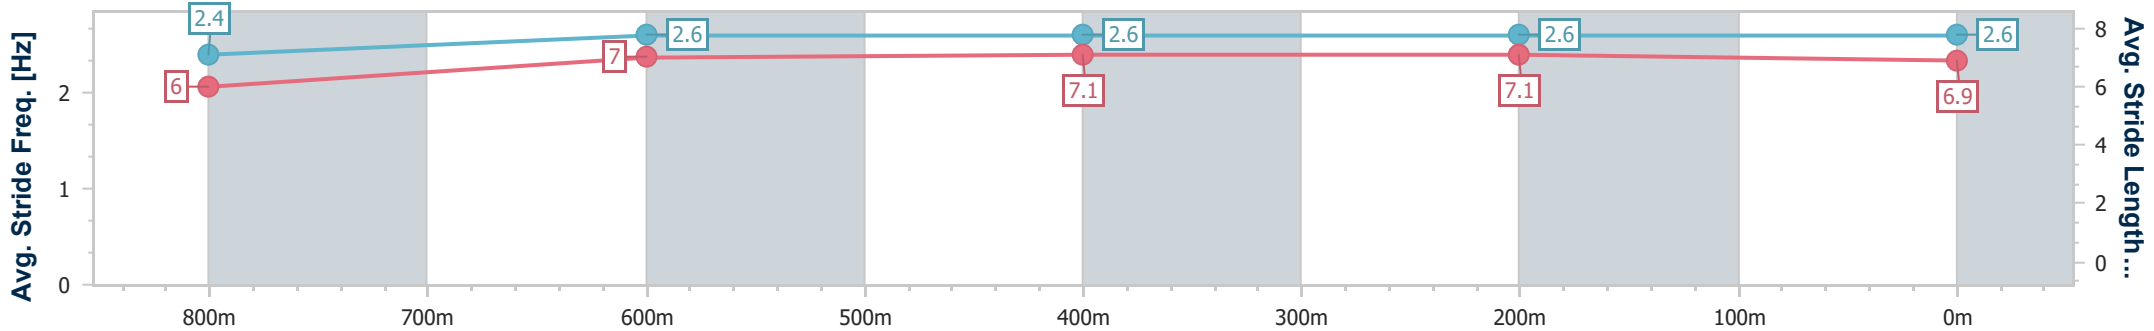

Section	Overall	800m	600m	400m	200m
Section Times	0:58.03 [1] (0:13.63)	0:44.40 [2] (0:11.15)	0:33.25 [2] (0:10.92)	0:22.33 [2] (0:10.97)	0:11.36 [2] (0:11.36)
Average Speed [km/h]	52.8	64.9	66.6	66.2	63.3
Top Speed [km/h]	64.5	66.8	67.4	67.7	67.2
Avg. Dist. to Rail [m]	4.0	1.3	2.1	3.8	3.2
Avg. Stride Freq. [Hz]	2.4	2.6	2.6	2.6	2.6
Avg. Stride Length [m]	6.0	7.0	7.1	7.1	6.9