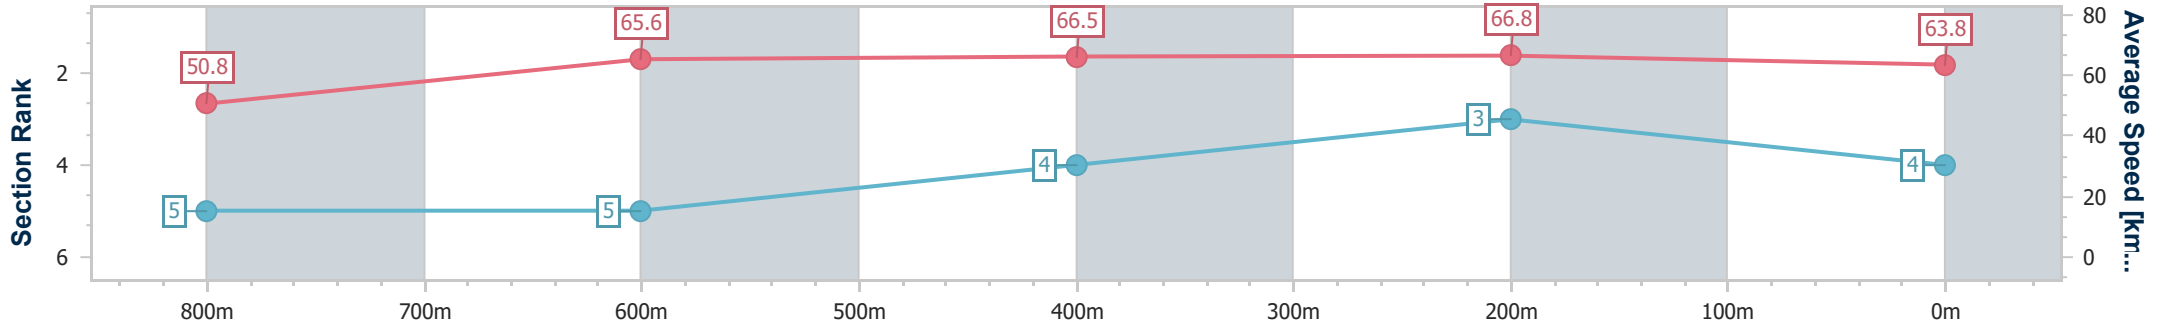

Horse/Jockey Name	Spring's Gift
Final Rank	4
Fastest Section Time (Section)	0:10.82 (400m)
Top Speed [km/h] (Section)	68.5 (400m)
Race State	Finished

Townsville QLD Professional
Race 2: RENEW YOUR 2025 CLUB MEMBERSHIP Maiden Handicap - 1000m
13 February 2025 - 14:04
Track Rating: Soft 6, Weather: Fine, Rail Position: +2m 1000m-W/Post; True Remainder

Section	Overall	800m	600m	400m	200m
Section Times	0:58.22 [4] (0:14.17)	0:44.05 [5] (0:11.04)	0:33.01 [5] (0:10.90)	0:22.11 [4] (0:10.82)	0:11.29 [3] (0:11.29)
Average Speed [km/h]	50.8	65.6	66.5	66.8	63.8
Top Speed [km/h]	63.9	67.2	68.0	68.5	66.5
Avg. Dist. to Rail [m]	6.1	1.8	1.4	3.4	4.4
Avg. Stride Freq. [Hz]	2.3	2.5	2.5	2.6	2.6
Avg. Stride Length [m]	6.0	7.3	7.3	7.2	6.9

- [ ] Ranking at each section and finish
- -.-.- No data available at this section
- NA No data available