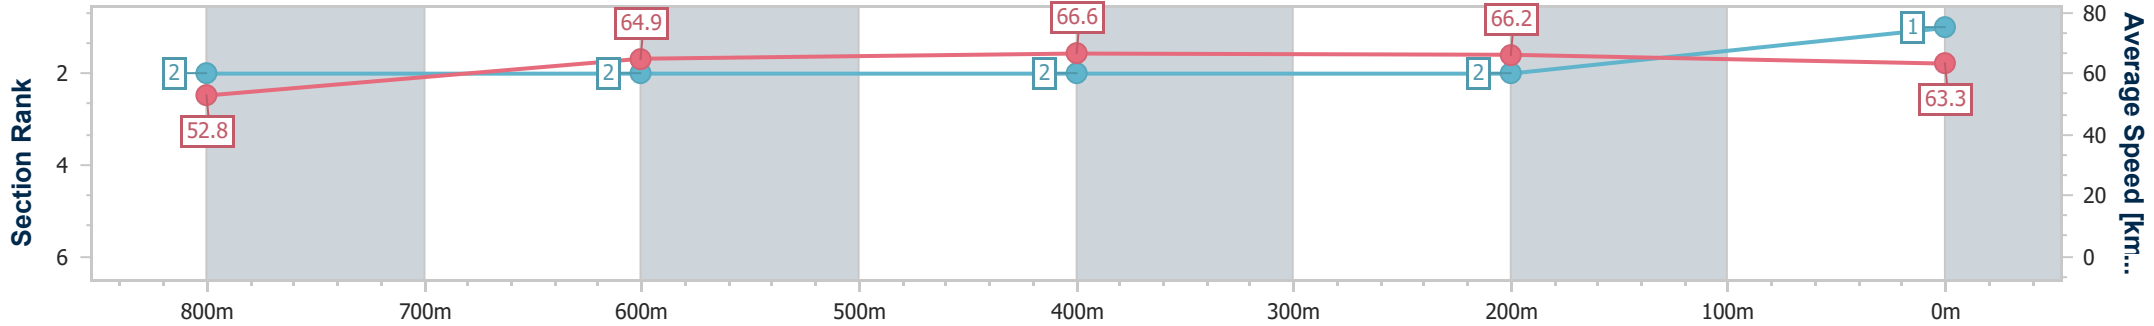

Section	Overall	800m	600m	400m	200m
Section Times	0:58.03 [1] (0:13.63)	0:44.40 [2] (0:11.15)	0:33.25 [2] (0:10.92)	0:22.33 [2] (0:10.97)	0:11.36 [2] (0:11.36)
Average Speed [km/h]	52.8	64.9	66.6	66.2	63.3
Top Speed [km/h]	64.5	66.8	67.4	67.7	67.2
Avg. Dist. to Rail [m]	4.0	1.3	2.1	3.8	3.2
Avg. Stride Freq. [Hz]	2.4	2.6	2.6	2.6	2.6
Avg. Stride Length [m]	6.0	7.0	7.1	7.1	6.9