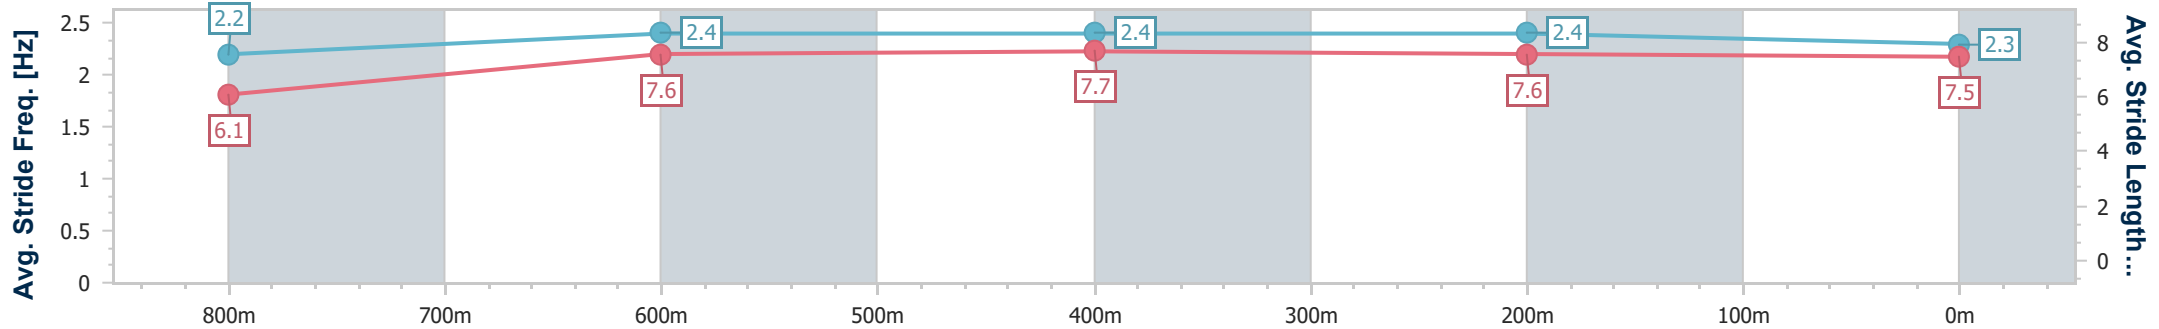

Section	Overall	800m	600m	400m	200m
Section Times	0:58.35 [5] (0:13.88)	0:44.47 [4] (0:11.13)	0:33.34 [4] (0:11.17)	0:22.17 [5] (0:10.90)	0:11.27 [5] (0:11.27)
Average Speed [km/h]	51.9	64.7	64.7	66.3	63.8
Top Speed [km/h]	63.4	65.8	65.9	67.3	66.9
Avg. Dist. to Rail [m]	1.6	0.6	0.8	1.0	2.0
Avg. Stride Freq. [Hz]	2.3	2.4	2.5	2.6	2.5
Avg. Stride Length [m]	6.2	7.4	7.2	7.2	7.0

- [] Ranking at each section and finish
- .-.- No data available at this section
- NA No data available

Horse/Jockey Name	Secret Encryption
Final Rank	6
Fastest Section Time (Section)	0:11.05 (800m)
Top Speed [km/h] (Section)	66.8 (600m)
Race State	Finished

Section	Overall	800m	600m	400m	200m
Section Times	0:59.33 [6] (0:14.35)	0:44.98 [6] (0:11.05)	0:33.93 [6] (0:11.06)	0:22.87 [6] (0:11.17)	0:11.70 [6] (0:11.70)
Average Speed [km/h]	50.3	65.6	65.8	64.7	61.5
Top Speed [km/h]	63.8	66.7	66.8	66.2	64.3
Avg. Dist. to Rail [m]	4.2	2.2	2.1	2.7	1.8
Avg. Stride Freq. [Hz]	2.2	2.4	2.4	2.4	2.3
Avg. Stride Length [m]	6.1	7.6	7.7	7.6	7.5