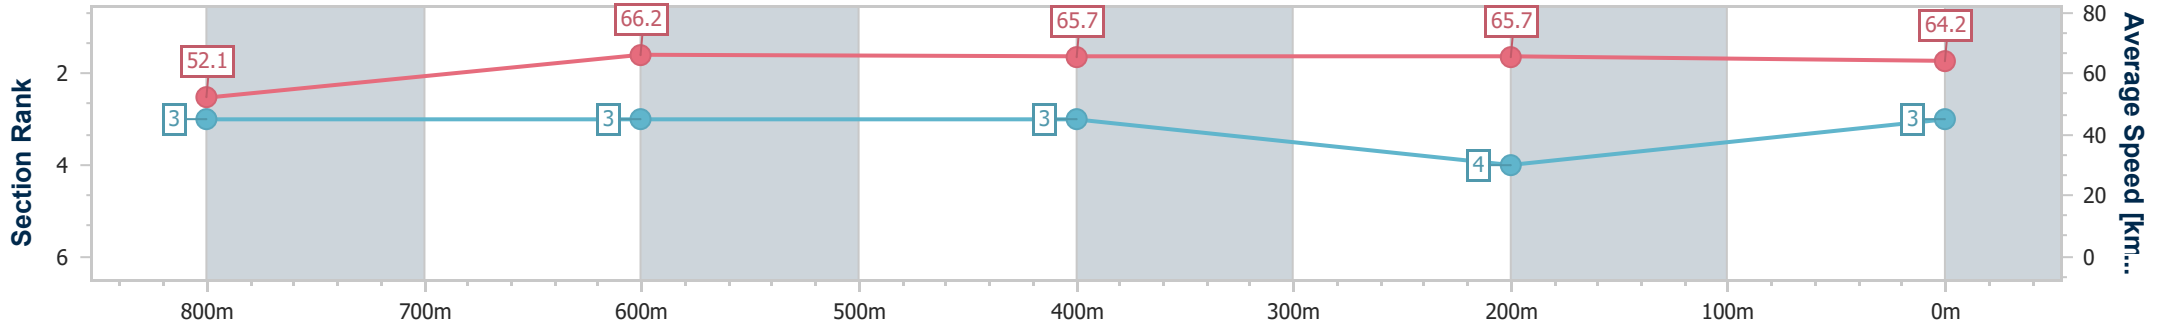

Horse/Jockey Name	Miss Comaneci
Final Rank	3
Fastest Section Time (Section)	0:10.98 (800m)
Top Speed [km/h] (Section)	68.1 (800m)
Race State	Finished

Townsville QLD Professional
Race 2: RENEW YOUR 2025 CLUB MEMBERSHIP Maiden Handicap - 1000m
13 February 2025 - 14:04
Track Rating: Soft 6, Weather: Fine, Rail Position: +2m 1000m-W/Post; True Remainder

Section	Overall	800m	600m	400m	200m
Section Times	0:58.14 [3] (0:13.81)	0:44.33 [3] (0:10.98)	0:33.35 [3] (0:11.10)	0:22.25 [3] (0:11.05)	0:11.20 [4] (0:11.20)
Average Speed [km/h]	52.1	66.2	65.7	65.7	64.2
Top Speed [km/h]	63.9	68.1	67.9	66.6	65.8
Avg. Dist. to Rail [m]	3.0	2.4	2.7	5.0	6.7
Avg. Stride Freq. [Hz]	2.4	2.5	2.5	2.5	2.5
Avg. Stride Length [m]	6.0	7.3	7.2	7.2	7.1

- [ ] Ranking at each section and finish
- -.-.- No data available at this section
- NA No data available