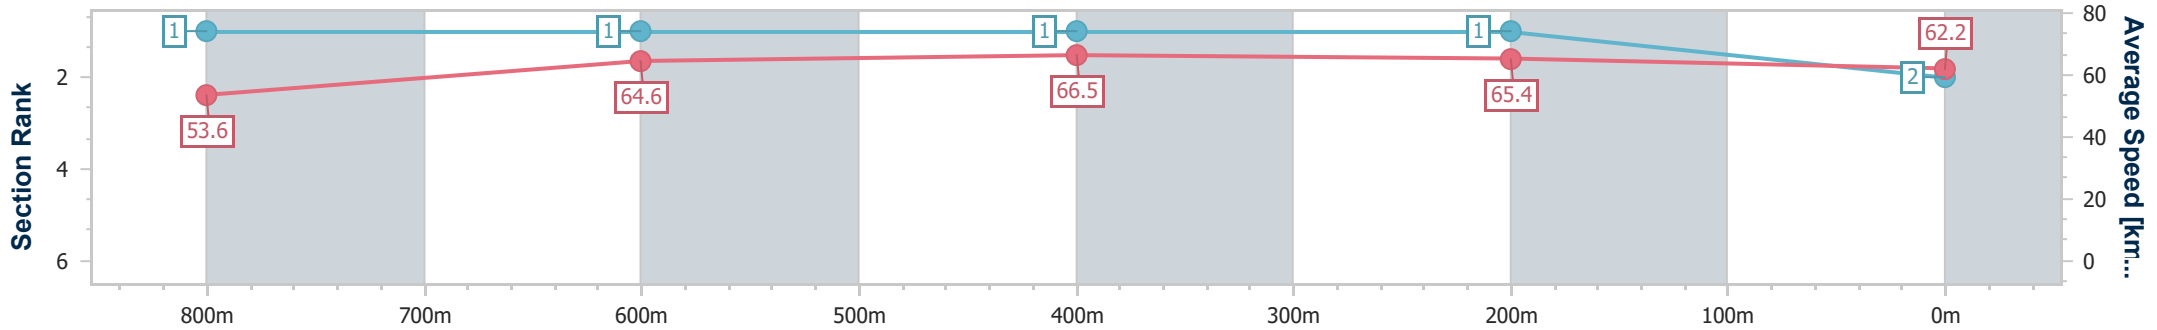

Horse/Jockey Name	The Kamikaze
Final Rank	2
Fastest Section Time (Section)	0:10.88 (600m)
Top Speed [km/h] (Section)	67.2 (600m)
Race State	Finished

Townsville QLD Professional
Race 2: RENEW YOUR 2025 CLUB MEMBERSHIP Maiden Handicap - 1000m
13 February 2025 - 14:04
Track Rating: Soft 6, Weather: Fine, Rail Position: +2m 1000m-W/Post; True Remainder

Section	Overall	800m	600m	400m	200m
Section Times	0:58.14 [2] (0:13.45)	0:44.69 [1] (0:11.21)	0:33.48 [1] (0:10.88)	0:22.60 [1] (0:11.02)	0:11.58 [1] (0:11.58)
Average Speed [km/h]	53.6	64.6	66.5	65.4	62.2
Top Speed [km/h]	66.3	66.4	67.2	66.3	65.4
Avg. Dist. to Rail [m]	6.1	2.2	1.1	1.6	0.9
Avg. Stride Freq. [Hz]	2.1	2.2	2.2	2.3	2.2
Avg. Stride Length [m]	6.9	8.2	7.9	7.9	7.7

- [ ] Ranking at each section and finish
- -.-.- No data available at this section
- NA No data available