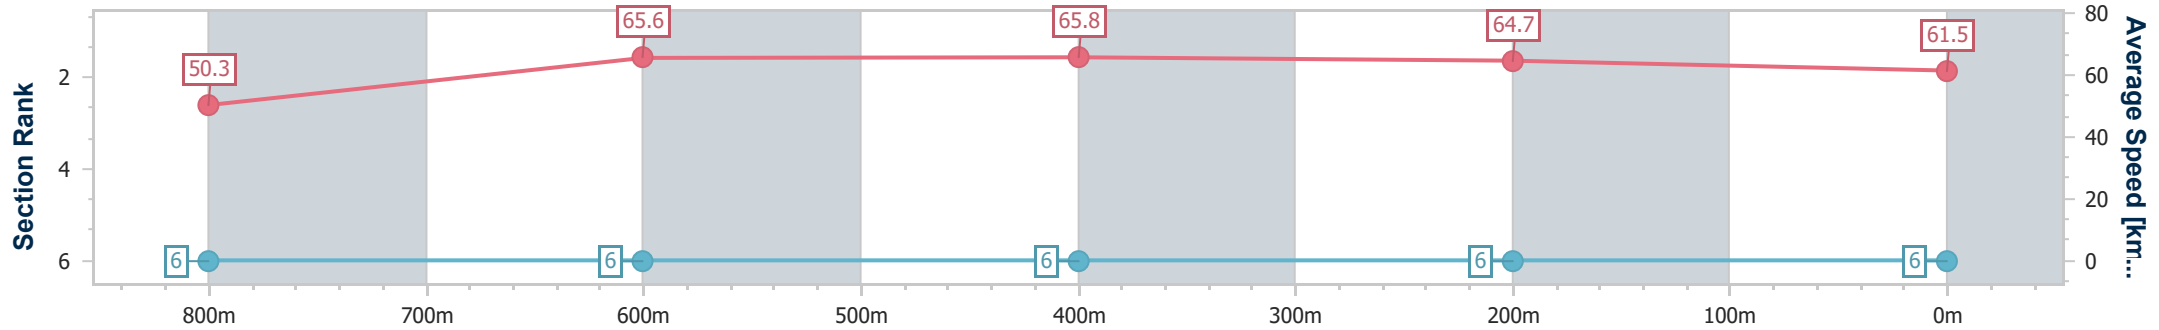

Horse/Jockey Name	Secret Encryption
Final Rank	6
Fastest Section Time (Section)	0:11.05 (800m)
Top Speed [km/h] (Section)	66.8 (600m)
Race State	Finished

Townsville QLD Professional
Race 2: RENEW YOUR 2025 CLUB MEMBERSHIP Maiden Handicap - 1000m
13 February 2025 - 14:04
Track Rating: Soft 6, Weather: Fine, Rail Position: +2m 1000m-W/Post; True Remainder

Section	Overall	800m	600m	400m	200m
Section Times	0:59.33 [6] (0:14.35)	0:44.98 [6] (0:11.05)	0:33.93 [6] (0:11.06)	0:22.87 [6] (0:11.17)	0:11.70 [6] (0:11.70)
Average Speed [km/h]	50.3	65.6	65.8	64.7	61.5
Top Speed [km/h]	63.8	66.7	66.8	66.2	64.3
Avg. Dist. to Rail [m]	4.2	2.2	2.1	2.7	1.8
Avg. Stride Freq. [Hz]	2.2	2.4	2.4	2.4	2.3
Avg. Stride Length [m]	6.1	7.6	7.7	7.6	7.5

- [ ] Ranking at each section and finish
- -.-.- No data available at this section
- NA No data available