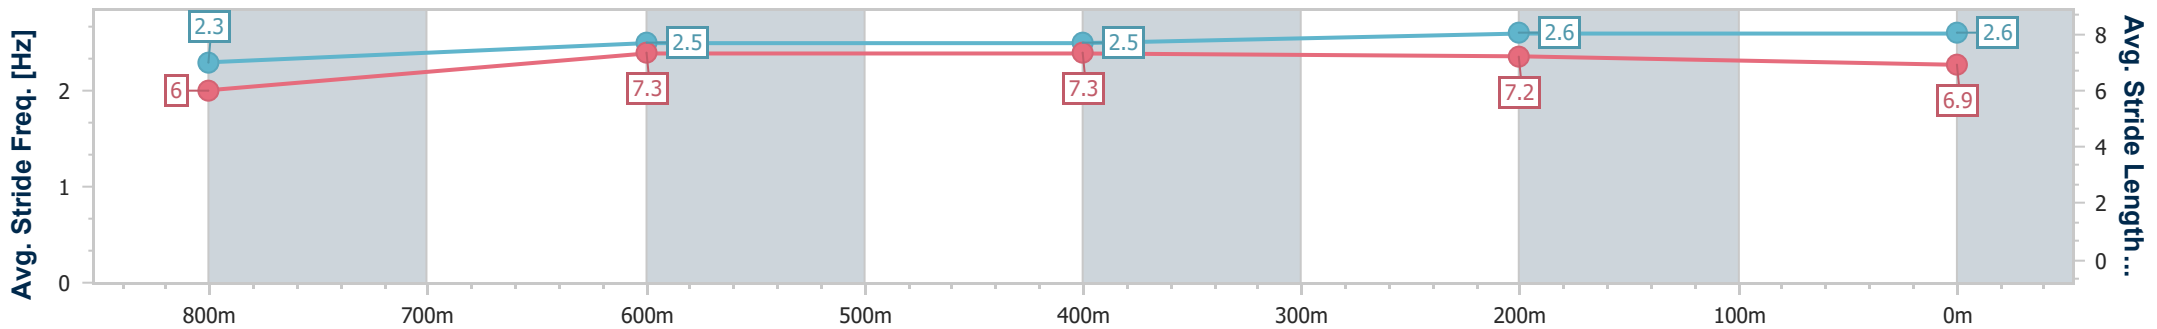

Horse/Jockey Name	Spring's Gift
Final Rank	4
Fastest Section Time (Section)	0:10.82 (400m)
Top Speed [km/h] (Section)	68.5 (400m)
Race State	Finished

Townsville QLD Professional
Race 2: RENEW YOUR 2025 CLUB MEMBERSHIP Maiden Handicap - 1000m
13 February 2025 - 14:04
Track Rating: Soft 6, Weather: Fine, Rail Position: +2m 1000m-W/Post; True Remainder

Section	Overall	800m	600m	400m	200m
Section Times	0:58.22 [4] (0:14.17)	0:44.05 [5] (0:11.04)	0:33.01 [5] (0:10.90)	0:22.11 [4] (0:10.82)	0:11.29 [3] (0:11.29)
Average Speed [km/h]	50.8	65.6	66.5	66.8	63.8
Top Speed [km/h]	63.9	67.2	68.0	68.5	66.5
Avg. Dist. to Rail [m]	6.1	1.8	1.4	3.4	4.4
Avg. Stride Freq. [Hz]	2.3	2.5	2.5	2.6	2.6
Avg. Stride Length [m]	6.0	7.3	7.3	7.2	6.9

- [ ] Ranking at each section and finish
- -.-.- No data available at this section
- NA No data available