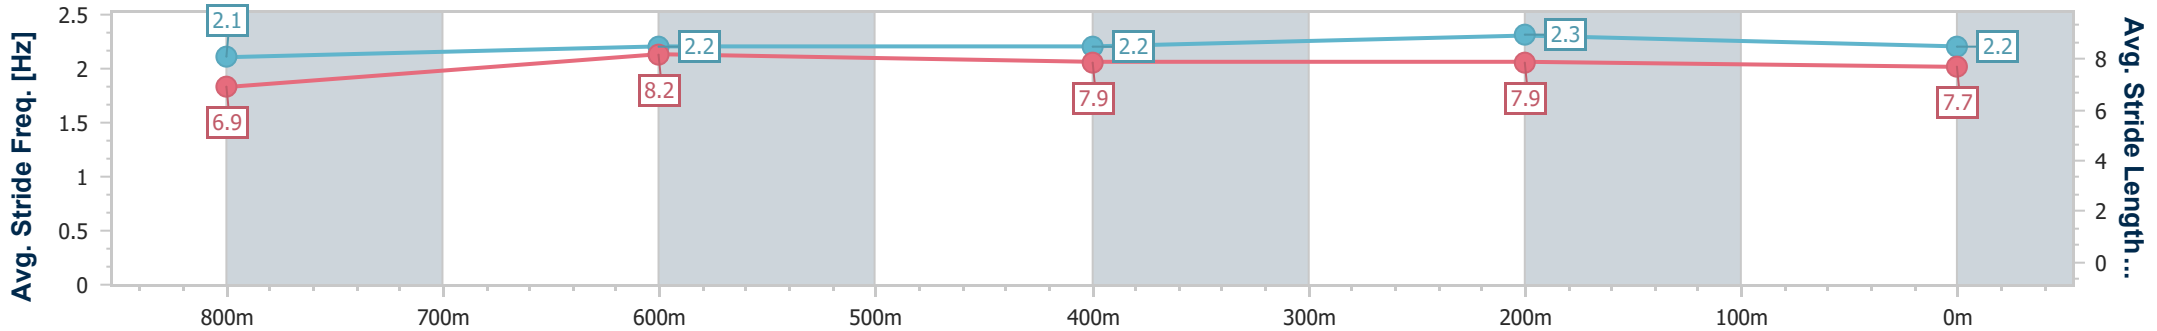

Horse/Jockey Name	The Kamikaze
Final Rank	2
Fastest Section Time (Section)	0:10.88 (600m)
Top Speed [km/h] (Section)	67.2 (600m)
Race State	Finished

Townsville QLD Professional
Race 2: RENEW YOUR 2025 CLUB MEMBERSHIP Maiden Handicap - 1000m
13 February 2025 - 14:04
Track Rating: Soft 6, Weather: Fine, Rail Position: +2m 1000m-W/Post; True Remainder

Section	Overall	800m	600m	400m	200m
Section Times	0:58.14 [2] (0:13.45)	0:44.69 [1] (0:11.21)	0:33.48 [1] (0:10.88)	0:22.60 [1] (0:11.02)	0:11.58 [1] (0:11.58)
Average Speed [km/h]	53.6	64.6	66.5	65.4	62.2
Top Speed [km/h]	66.3	66.4	67.2	66.3	65.4
Avg. Dist. to Rail [m]	6.1	2.2	1.1	1.6	0.9
Avg. Stride Freq. [Hz]	2.1	2.2	2.2	2.3	2.2
Avg. Stride Length [m]	6.9	8.2	7.9	7.9	7.7

- [ ] Ranking at each section and finish
- -.-.- No data available at this section
- NA No data available