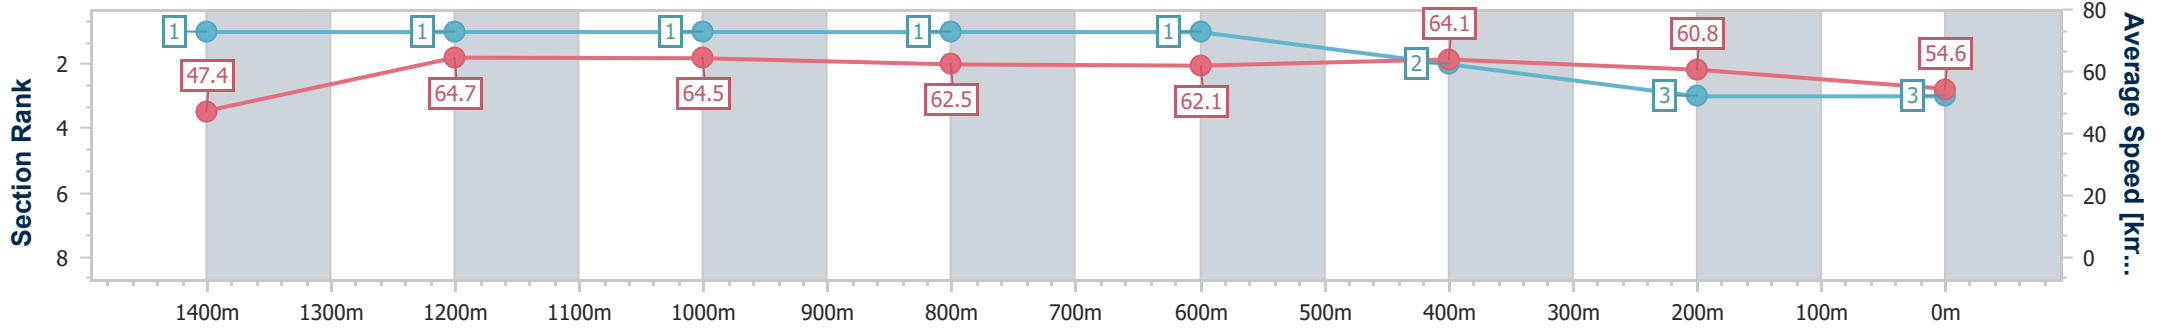

- [ ] Ranking at each section and finish
- .-.- No data available at this section
- NA No data available

Horse/Jockey Name	Acrophobic
Final Rank	3
Fastest Section Time (Section)	0:07.60 (Overall)
Top Speed [km/h] (Section)	65.6 (1400m)
Race State	Finished

Rockhampton QLD Professional  
Race 4: GOLD COAST MAGIC MILLIONS MARCH SALE  
BENCHMARK 75 Handicap - 1500m

14 February 2025 - 14:43

Track Rating: Soft 5, Weather: Fine, Rail Position: +2.5m Entire

Section	Overall	1400m	1200m	1000m	800m	600m	400m	200m
Section Times	1:29.31 [3] (0:07.60)	1:21.71 [1] (0:11.13)	1:10.58 [1] (0:11.15)	0:59.43 [1] (0:11.41)	0:48.02 [1] (0:11.76)	0:36.26 [1] (0:11.25)	0:25.01 [2] (0:11.84)	0:13.17 [3] (0:13.17)
Average Speed [km/h]	47.4	64.7	64.5	62.5	62.1	64.1	60.8	54.6
Top Speed [km/h]	63.6	65.6	64.8	63.9	64.0	64.4	64.1	57.9
Avg. Dist. to Rail [m]	2.3	1.6	1.9	1.6	1.8	2.9	3.1	2.9
Avg. Stride Freq. [Hz]	2.1	2.3	2.3	2.3	2.3	2.4	2.4	2.2
Avg. Stride Length [m]	5.4	7.7	7.7	7.7	7.4	7.3	7.2	6.8