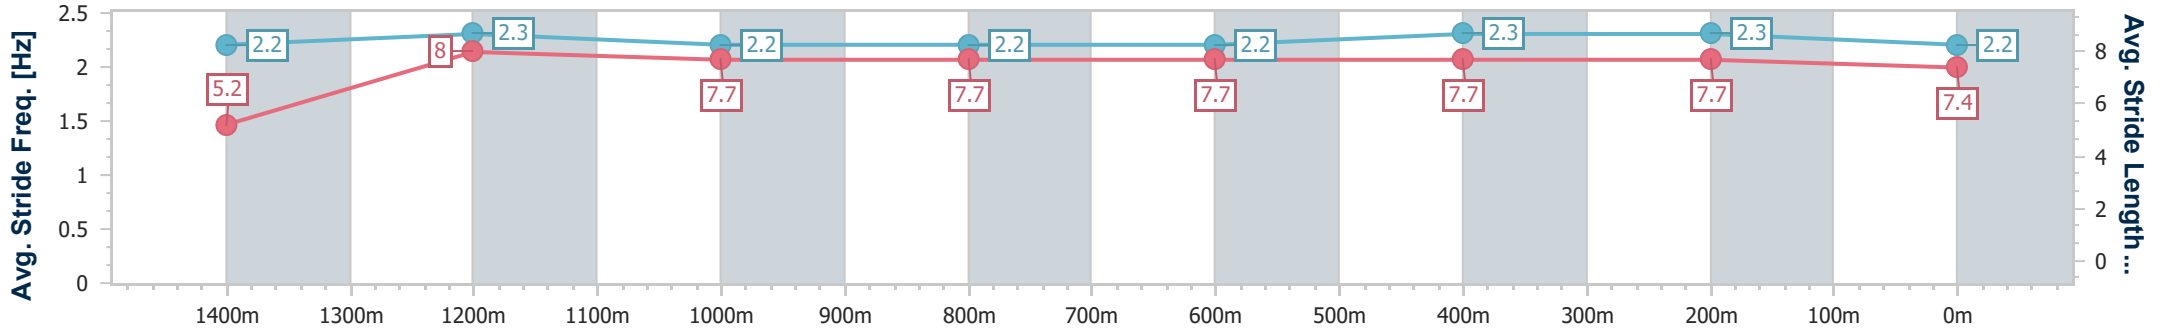

Horse/Jockey Name	Sir Grace
Final Rank	1
Fastest Section Time (Section)	0:07.98 (Overall)
Top Speed [km/h] (Section)	67.0 (1400m)
Race State	Finished

Rockhampton QLD Professional  
 Race 4: GOLD COAST MAGIC MILLIONS MARCH SALE  
 BENCHMARK 75 Handicap - 1500m

14 February 2025 - 14:43

Track Rating: Soft 5, Weather: Fine, Rail Position: +2.5m Entire

Section	Overall	1400m	1200m	1000m	800m	600m	400m	200m
Section Times	1:28.10 [1] (0:07.98)	1:20.12 [3] (0:11.00)	1:09.12 [3] (0:11.28)	0:57.84 [3] (0:11.35)	0:46.49 [3] (0:11.71)	0:34.78 [3] (0:11.11)	0:23.67 [3] (0:11.34)	0:12.33 [1] (0:12.33)
Average Speed [km/h]	45.2	65.5	63.7	63.0	62.2	64.9	63.5	58.4
Top Speed [km/h]	60.3	67.0	65.3	63.9	63.5	66.3	66.3	60.9
Avg. Dist. to Rail [m]	0.9	0.9	1.1	1.1	1.6	3.5	5.4	6.2
Avg. Stride Freq. [Hz]	2.2	2.3	2.2	2.2	2.2	2.3	2.3	2.2
Avg. Stride Length [m]	5.2	8.0	7.7	7.7	7.7	7.7	7.7	7.4