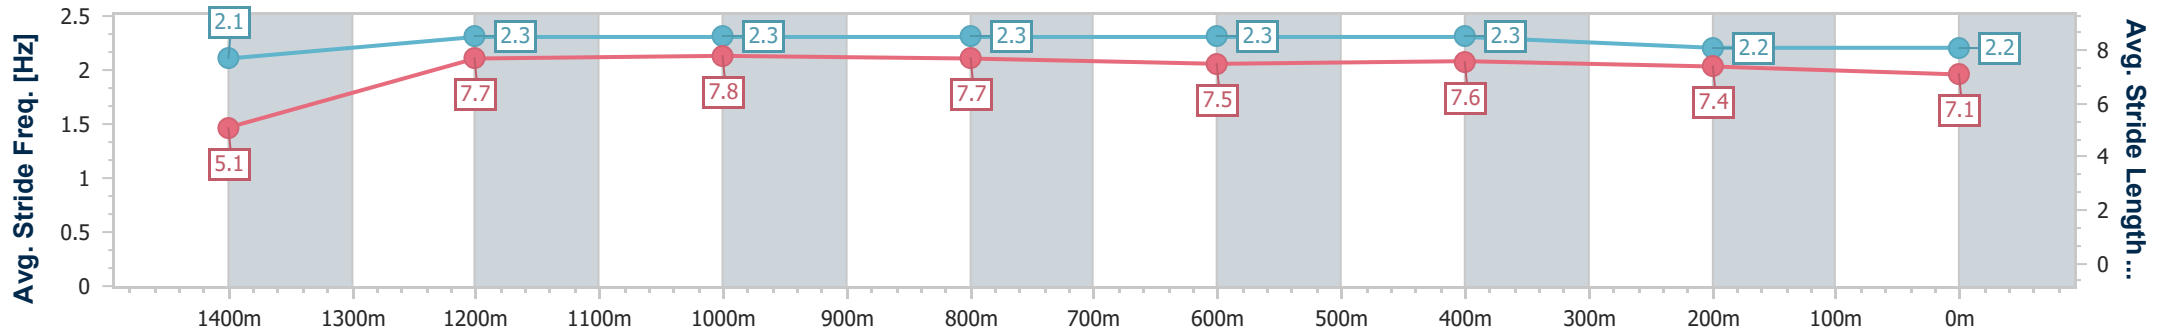

Rockhampton QLD Professional  
Race 4: GOLD COAST MAGIC MILLIONS MARCH SALE  
BENCHMARK 75 Handicap - 1500m

14 February 2025 - 14:43

Track Rating: Soft 5, Weather: Fine, Rail Position: +2.5m Entire

Section	Overall	1400m	1200m	1000m	800m	600m	400m	200m
Section Times	1:29.31 [3] (0:07.60)	1:21.71 [1] (0:11.13)	1:10.58 [1] (0:11.15)	0:59.43 [1] (0:11.41)	0:48.02 [1] (0:11.76)	0:36.26 [1] (0:11.25)	0:25.01 [2] (0:11.84)	0:13.17 [3] (0:13.17)
Average Speed [km/h]	47.4	64.7	64.5	62.5	62.1	64.1	60.8	54.6
Top Speed [km/h]	63.6	65.6	64.8	63.9	64.0	64.4	64.1	57.9
Avg. Dist. to Rail [m]	2.3	1.6	1.9	1.6	1.8	2.9	3.1	2.9
Avg. Stride Freq. [Hz]	2.1	2.3	2.3	2.3	2.3	2.4	2.4	2.2
Avg. Stride Length [m]	5.4	7.7	7.7	7.7	7.4	7.3	7.2	6.8

- [ ] Ranking at each section and finish
- .-.- No data available at this section
- NA No data available

Horse/Jockey Name	Bering Sea
Final Rank	4
Fastest Section Time (Section)	0:08.18 (Overall)
Top Speed [km/h] (Section)	66.5 (1400m)
Race State	Finished

Rockhampton QLD Professional  
 Race 4: GOLD COAST MAGIC MILLIONS MARCH SALE  
 BENCHMARK 75 Handicap - 1500m

14 February 2025 - 14:43

Track Rating: Soft 5, Weather: Fine, Rail Position: +2.5m Entire

Section	Overall	1400m	1200m	1000m	800m	600m	400m	200m
Section Times	1:29.49 [4] (0:08.18)	1:21.31 [4] (0:11.18)	1:10.13 [4] (0:11.15)	0:58.98 [4] (0:11.46)	0:47.52 [4] (0:11.78)	0:35.74 [4] (0:11.48)	0:24.26 [4] (0:11.89)	0:12.37 [4] (0:12.37)
Average Speed [km/h]	44.1	64.4	64.4	62.2	61.8	62.9	60.5	58.2
Top Speed [km/h]	59.8	66.5	66.2	63.7	62.4	63.4	62.4	59.5
Avg. Dist. to Rail [m]	1.3	1.8	2.4	2.0	1.6	3.0	4.5	6.8
Avg. Stride Freq. [Hz]	2.1	2.3	2.3	2.3	2.3	2.3	2.2	2.2
Avg. Stride Length [m]	5.1	7.7	7.8	7.7	7.5	7.6	7.4	7.1

- [ ] Ranking at each section and finish
- .-.- No data available at this section
- NA No data available