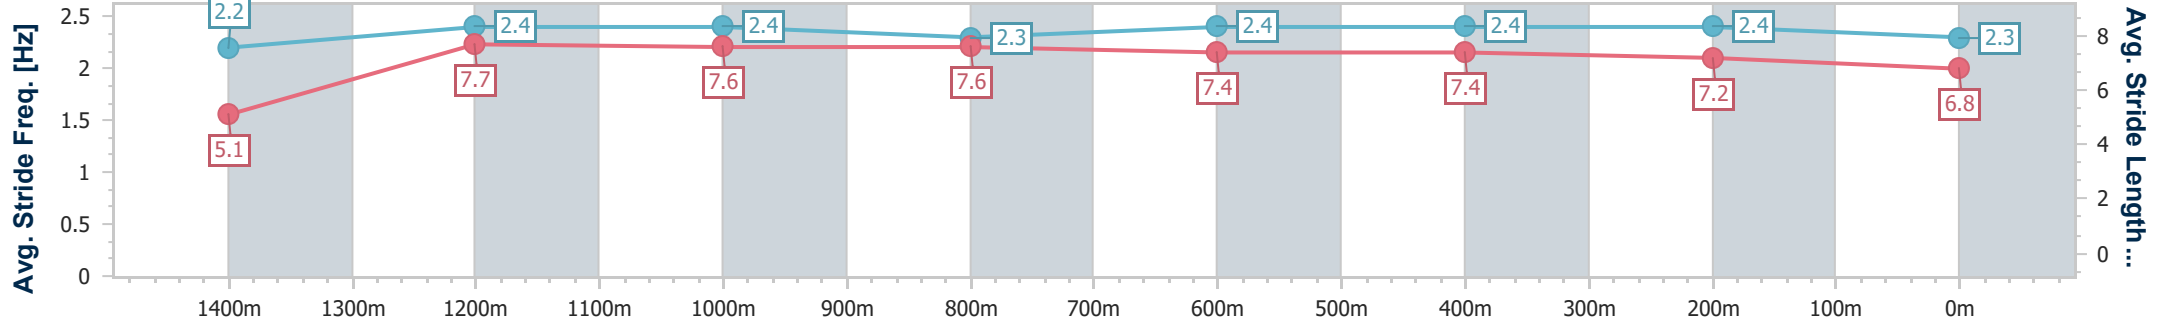

14 February 2025 - 14:43

Track Rating: Soft 5, Weather: Fine, Rail Position: +2.5m Entire

Section	Overall	1400m	1200m	1000m	800m	600m	400m	200m
Section Times	1:28.10 [1] (0:07.98)	1:20.12 [3] (0:11.00)	1:09.12 [3] (0:11.28)	0:57.84 [3] (0:11.35)	0:46.49 [3] (0:11.71)	0:34.78 [3] (0:11.11)	0:23.67 [3] (0:11.34)	0:12.33 [1] (0:12.33)
Average Speed [km/h]	45.2	65.5	63.7	63.0	62.2	64.9	63.5	58.4
Top Speed [km/h]	60.3	67.0	65.3	63.9	63.5	66.3	66.3	60.9
Avg. Dist. to Rail [m]	0.9	0.9	1.1	1.1	1.6	3.5	5.4	6.2
Avg. Stride Freq. [Hz]	2.2	2.3	2.2	2.2	2.2	2.3	2.3	2.2
Avg. Stride Length [m]	5.2	8.0	7.7	7.7	7.7	7.7	7.7	7.4

- [ ] Ranking at each section and finish
- .-.- No data available at this section
- NA No data available

Horse/Jockey Name	Get What You Give
Final Rank	2
Fastest Section Time (Section)	0:07.85 (Overall)
Top Speed [km/h] (Section)	66.6 (1400m)
Race State	Finished

Rockhampton QLD Professional  
Race 4: GOLD COAST MAGIC MILLIONS MARCH SALE  
BENCHMARK 75 Handicap - 1500m

14 February 2025 - 14:43

Track Rating: Soft 5, Weather: Fine, Rail Position: +2.5m Entire

Section	Overall	1400m	1200m	1000m	800m	600m	400m	200m
Section Times	1:28.98 [2] (0:07.85)	1:21.13 [2] (0:11.00)	1:10.13 [2] (0:11.17)	0:58.96 [2] (0:11.44)	0:47.52 [2] (0:11.63)	0:35.89 [2] (0:11.13)	0:24.76 [1] (0:11.71)	0:13.05 [2] (0:13.05)
Average Speed [km/h]	45.8	65.4	64.4	62.7	62.9	64.8	61.5	55.2
Top Speed [km/h]	61.5	66.6	66.4	64.1	64.3	66.0	64.8	58.8
Avg. Dist. to Rail [m]	1.2	0.3	0.3	0.6	1.8	3.0	4.2	5.3
Avg. Stride Freq. [Hz]	2.2	2.4	2.4	2.3	2.4	2.4	2.4	2.3
Avg. Stride Length [m]	5.1	7.7	7.6	7.6	7.4	7.4	7.2	6.8