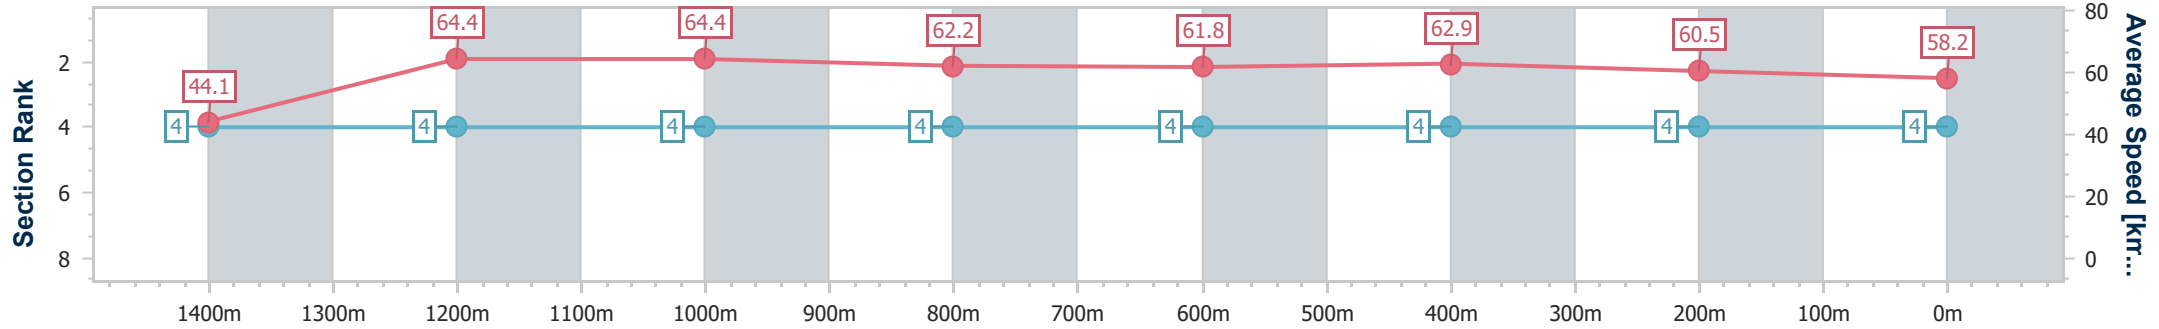

Rockhampton QLD Professional  
Race 4: GOLD COAST MAGIC MILLIONS MARCH SALE  
BENCHMARK 75 Handicap - 1500m

14 February 2025 - 14:43

Track Rating: Soft 5, Weather: Fine, Rail Position: +2.5m Entire

Section	Overall	1400m	1200m	1000m	800m	600m	400m	200m
Section Times	1:29.31 [3] (0:07.60)	1:21.71 [1] (0:11.13)	1:10.58 [1] (0:11.15)	0:59.43 [1] (0:11.41)	0:48.02 [1] (0:11.76)	0:36.26 [1] (0:11.25)	0:25.01 [2] (0:11.84)	0:13.17 [3] (0:13.17)
Average Speed [km/h]	47.4	64.7	64.5	62.5	62.1	64.1	60.8	54.6
Top Speed [km/h]	63.6	65.6	64.8	63.9	64.0	64.4	64.1	57.9
Avg. Dist. to Rail [m]	2.3	1.6	1.9	1.6	1.8	2.9	3.1	2.9
Avg. Stride Freq. [Hz]	2.1	2.3	2.3	2.3	2.3	2.4	2.4	2.2
Avg. Stride Length [m]	5.4	7.7	7.7	7.7	7.4	7.3	7.2	6.8

- [ ] Ranking at each section and finish
- .-.- No data available at this section
- NA No data available

Horse/Jockey Name	Bering Sea
Final Rank	4
Fastest Section Time (Section)	0:08.18 (Overall)
Top Speed [km/h] (Section)	66.5 (1400m)
Race State	Finished

Rockhampton QLD Professional  
 Race 4: GOLD COAST MAGIC MILLIONS MARCH SALE  
 BENCHMARK 75 Handicap - 1500m

14 February 2025 - 14:43

Track Rating: Soft 5, Weather: Fine, Rail Position: +2.5m Entire

Section	Overall	1400m	1200m	1000m	800m	600m	400m	200m
Section Times	1:29.49 [4] (0:08.18)	1:21.31 [4] (0:11.18)	1:10.13 [4] (0:11.15)	0:58.98 [4] (0:11.46)	0:47.52 [4] (0:11.78)	0:35.74 [4] (0:11.48)	0:24.26 [4] (0:11.89)	0:12.37 [4] (0:12.37)
Average Speed [km/h]	44.1	64.4	64.4	62.2	61.8	62.9	60.5	58.2
Top Speed [km/h]	59.8	66.5	66.2	63.7	62.4	63.4	62.4	59.5
Avg. Dist. to Rail [m]	1.3	1.8	2.4	2.0	1.6	3.0	4.5	6.8
Avg. Stride Freq. [Hz]	2.1	2.3	2.3	2.3	2.3	2.3	2.2	2.2
Avg. Stride Length [m]	5.1	7.7	7.8	7.7	7.5	7.6	7.4	7.1