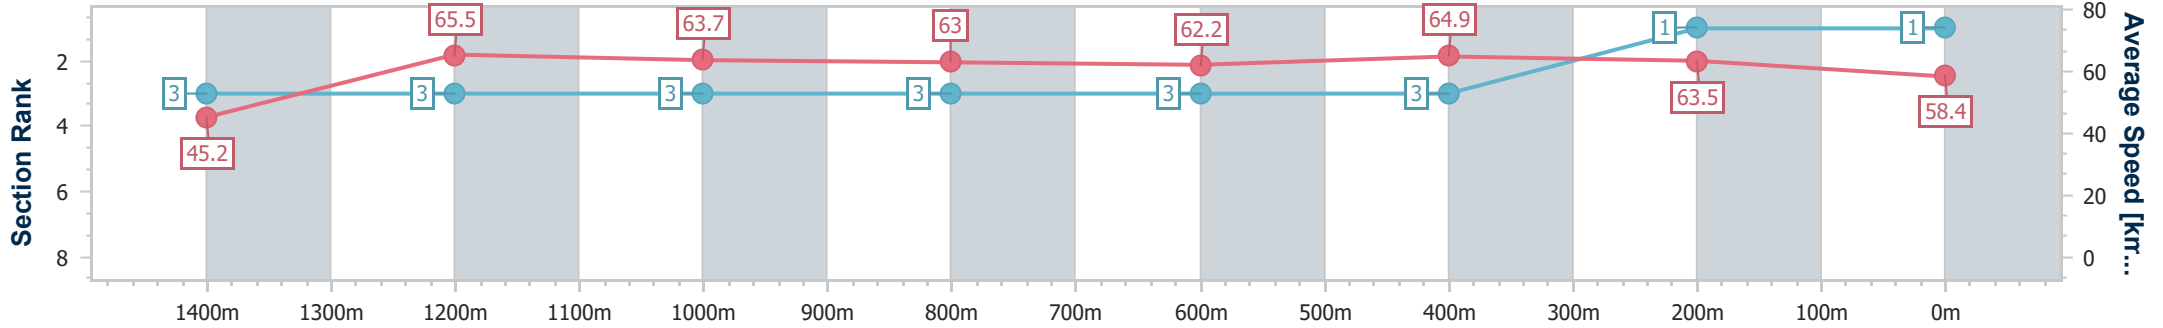

14 February 2025 - 14:43

Track Rating: Soft 5, Weather: Fine, Rail Position: +2.5m Entire

Section	Overall	1400m	1200m	1000m	800m	600m	400m	200m
Section Times	1:28.10 [1] (0:07.98)	1:20.12 [3] (0:11.00)	1:09.12 [3] (0:11.28)	0:57.84 [3] (0:11.35)	0:46.49 [3] (0:11.71)	0:34.78 [3] (0:11.11)	0:23.67 [3] (0:11.34)	0:12.33 [1] (0:12.33)
Average Speed [km/h]	45.2	65.5	63.7	63.0	62.2	64.9	63.5	58.4
Top Speed [km/h]	60.3	67.0	65.3	63.9	63.5	66.3	66.3	60.9
Avg. Dist. to Rail [m]	0.9	0.9	1.1	1.1	1.6	3.5	5.4	6.2
Avg. Stride Freq. [Hz]	2.2	2.3	2.2	2.2	2.2	2.3	2.3	2.2
Avg. Stride Length [m]	5.2	8.0	7.7	7.7	7.7	7.7	7.7	7.4