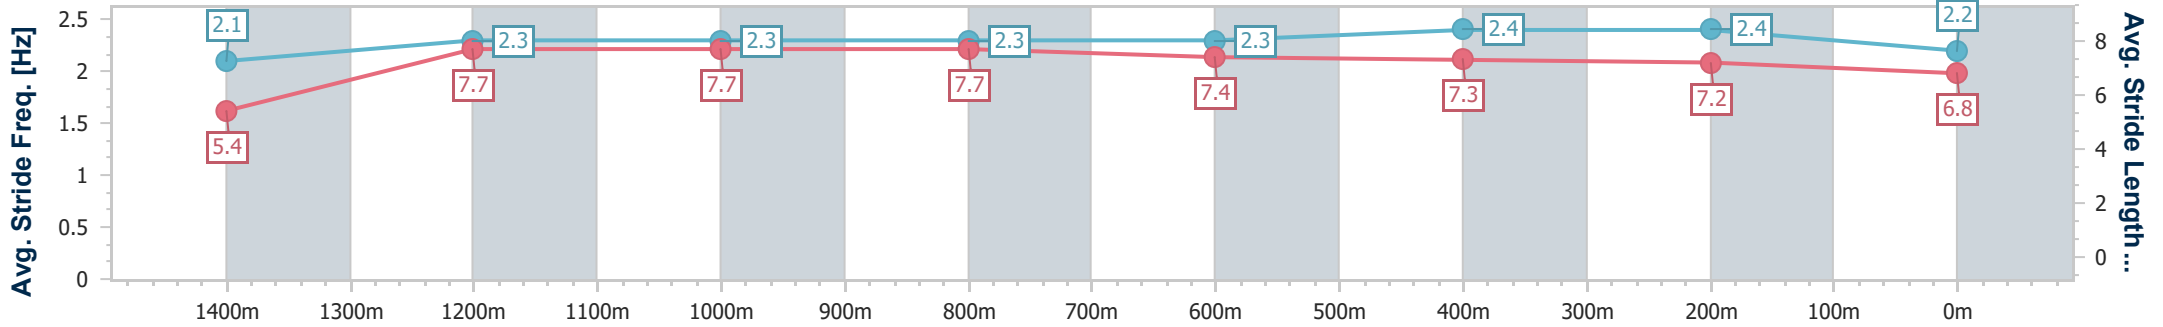

- [ ] Ranking at each section and finish
- .-.- No data available at this section
- NA No data available

Horse/Jockey Name	Acrophobic
Final Rank	3
Fastest Section Time (Section)	0:07.60 (Overall)
Top Speed [km/h] (Section)	65.6 (1400m)
Race State	Finished

Rockhampton QLD Professional  
Race 4: GOLD COAST MAGIC MILLIONS MARCH SALE  
BENCHMARK 75 Handicap - 1500m

14 February 2025 - 14:43

Track Rating: Soft 5, Weather: Fine, Rail Position: +2.5m Entire

Section	Overall	1400m	1200m	1000m	800m	600m	400m	200m
Section Times	1:29.31 [3] (0:07.60)	1:21.71 [1] (0:11.13)	1:10.58 [1] (0:11.15)	0:59.43 [1] (0:11.41)	0:48.02 [1] (0:11.76)	0:36.26 [1] (0:11.25)	0:25.01 [2] (0:11.84)	0:13.17 [3] (0:13.17)
Average Speed [km/h]	47.4	64.7	64.5	62.5	62.1	64.1	60.8	54.6
Top Speed [km/h]	63.6	65.6	64.8	63.9	64.0	64.4	64.1	57.9
Avg. Dist. to Rail [m]	2.3	1.6	1.9	1.6	1.8	2.9	3.1	2.9
Avg. Stride Freq. [Hz]	2.1	2.3	2.3	2.3	2.3	2.4	2.4	2.2
Avg. Stride Length [m]	5.4	7.7	7.7	7.7	7.4	7.3	7.2	6.8