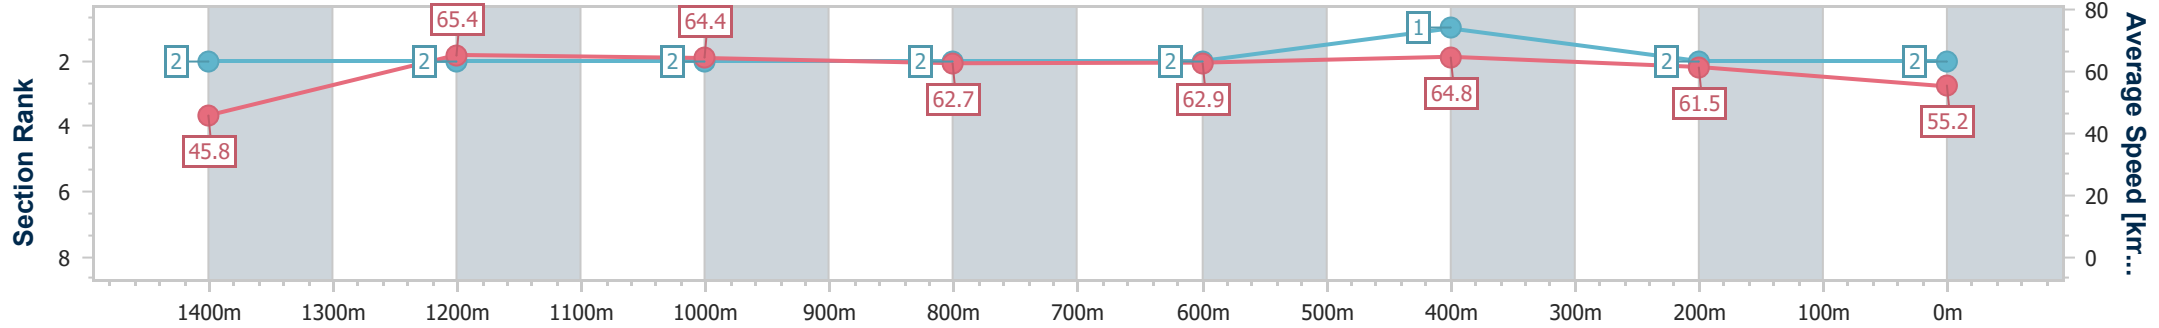

14 February 2025 - 14:43

Track Rating: Soft 5, Weather: Fine, Rail Position: +2.5m Entire

Section	Overall	1400m	1200m	1000m	800m	600m	400m	200m
Section Times	1:28.10 [1] (0:07.98)	1:20.12 [3] (0:11.00)	1:09.12 [3] (0:11.28)	0:57.84 [3] (0:11.35)	0:46.49 [3] (0:11.71)	0:34.78 [3] (0:11.11)	0:23.67 [3] (0:11.34)	0:12.33 [1] (0:12.33)
Average Speed [km/h]	45.2	65.5	63.7	63.0	62.2	64.9	63.5	58.4
Top Speed [km/h]	60.3	67.0	65.3	63.9	63.5	66.3	66.3	60.9
Avg. Dist. to Rail [m]	0.9	0.9	1.1	1.1	1.6	3.5	5.4	6.2
Avg. Stride Freq. [Hz]	2.2	2.3	2.2	2.2	2.2	2.3	2.3	2.2
Avg. Stride Length [m]	5.2	8.0	7.7	7.7	7.7	7.7	7.7	7.4

- [ ] Ranking at each section and finish
- .-.- No data available at this section
- NA No data available

Horse/Jockey Name	Get What You Give
Final Rank	2
Fastest Section Time (Section)	0:07.85 (Overall)
Top Speed [km/h] (Section)	66.6 (1400m)
Race State	Finished

Rockhampton QLD Professional  
Race 4: GOLD COAST MAGIC MILLIONS MARCH SALE  
BENCHMARK 75 Handicap - 1500m

14 February 2025 - 14:43

Track Rating: Soft 5, Weather: Fine, Rail Position: +2.5m Entire

Section	Overall	1400m	1200m	1000m	800m	600m	400m	200m
Section Times	1:28.98 [2] (0:07.85)	1:21.13 [2] (0:11.00)	1:10.13 [2] (0:11.17)	0:58.96 [2] (0:11.44)	0:47.52 [2] (0:11.63)	0:35.89 [2] (0:11.13)	0:24.76 [1] (0:11.71)	0:13.05 [2] (0:13.05)
Average Speed [km/h]	45.8	65.4	64.4	62.7	62.9	64.8	61.5	55.2
Top Speed [km/h]	61.5	66.6	66.4	64.1	64.3	66.0	64.8	58.8
Avg. Dist. to Rail [m]	1.2	0.3	0.3	0.6	1.8	3.0	4.2	5.3
Avg. Stride Freq. [Hz]	2.2	2.4	2.4	2.3	2.4	2.4	2.4	2.3
Avg. Stride Length [m]	5.1	7.7	7.6	7.6	7.4	7.4	7.2	6.8