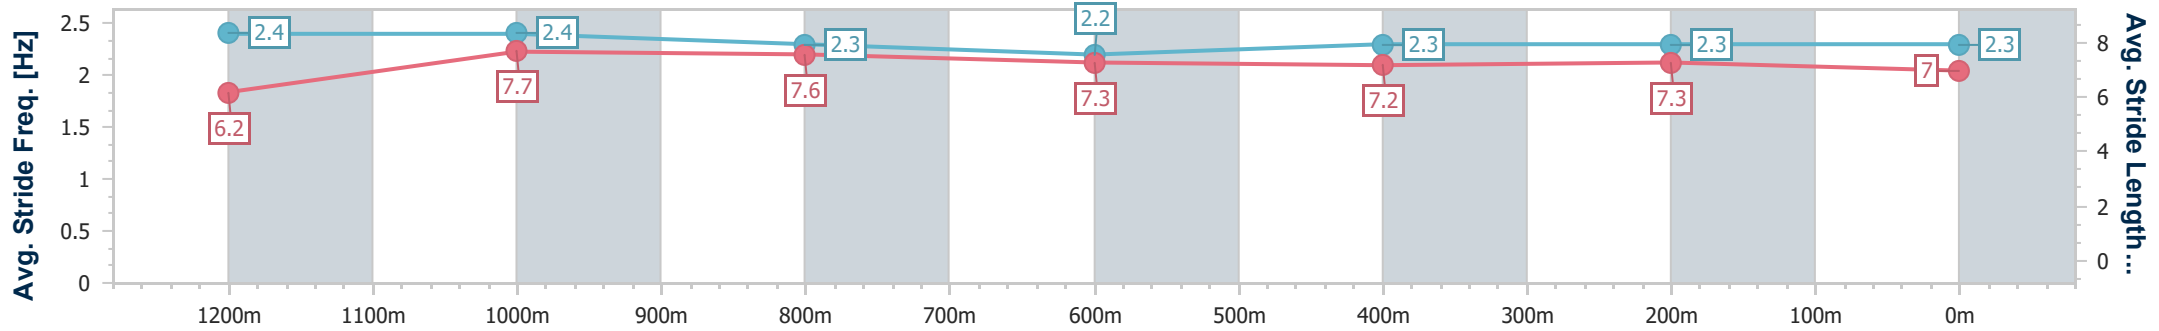

Eagle Farm QLD Professional

Race 6: SKY RACING QTIS Three-Year-Old Handicap - 1400m

15 February 2025 - 15:08

Track Rating: Soft 6, Weather: Overcast, Rail Position: +0.5m Entire

BRISBANE RACING CLUB

Section	Overall	1200m	1000m	800m	600m	400m	200m
Section Times	1:24.81 [5] (0:13.63)	1:11.18 [6] (0:11.03)	1:00.15 [6] (0:11.54)	0:48.61 [6] (0:12.15)	0:36.46 [7] (0:12.01)	0:24.45 [7] (0:11.79)	0:12.66 [7] (0:12.66)
Average Speed [km/h]	53.0	65.5	62.8	59.2	60.0	61.1	56.9
Top Speed [km/h]	67.0	67.0	63.8	63.3	61.5	62.2	59.5
Avg. Dist. to Rail [m]	5.4	3.5	1.4	0.2	0.9	5.8	9.9
Avg. Stride Freq. [Hz]	2.4	2.4	2.3	2.2	2.3	2.3	2.3
Avg. Stride Length [m]	6.2	7.7	7.6	7.3	7.2	7.3	7.0