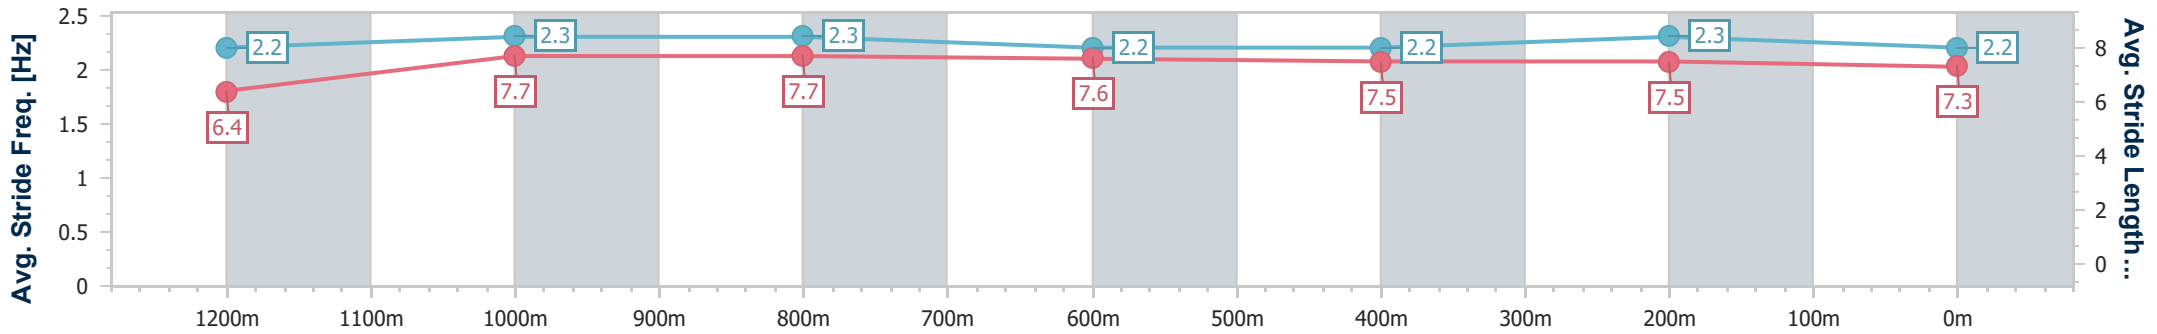

Eagle Farm QLD Professional

Race 6: SKY RACING QTIS Three-Year-Old Handicap - 1400m

15 February 2025 - 15:08

Track Rating: Soft 6, Weather: Overcast, Rail Position: +0.5m Entire

BRISBANE RACING CLUB

Section	Overall	1200m	1000m	800m	600m	400m	200m
Section Times	1:24.63 [3] (0:13.83)	1:10.80 [8] (0:11.20)	0:59.60 [9] (0:11.44)	0:48.16 [9] (0:12.03)	0:36.13 [8] (0:12.04)	0:24.09 [10] (0:11.76)	0:12.33 [10] (0:12.33)
Average Speed [km/h]	52.2	64.1	63.2	60.0	60.0	61.2	58.3
Top Speed [km/h]	67.3	67.1	63.8	63.6	61.3	62.3	60.7
Avg. Dist. to Rail [m]	3.5	1.6	0.6	0.4	0.5	6.7	10.6
Avg. Stride Freq. [Hz]	2.2	2.3	2.3	2.2	2.2	2.3	2.2
Avg. Stride Length [m]	6.4	7.7	7.7	7.6	7.5	7.5	7.3