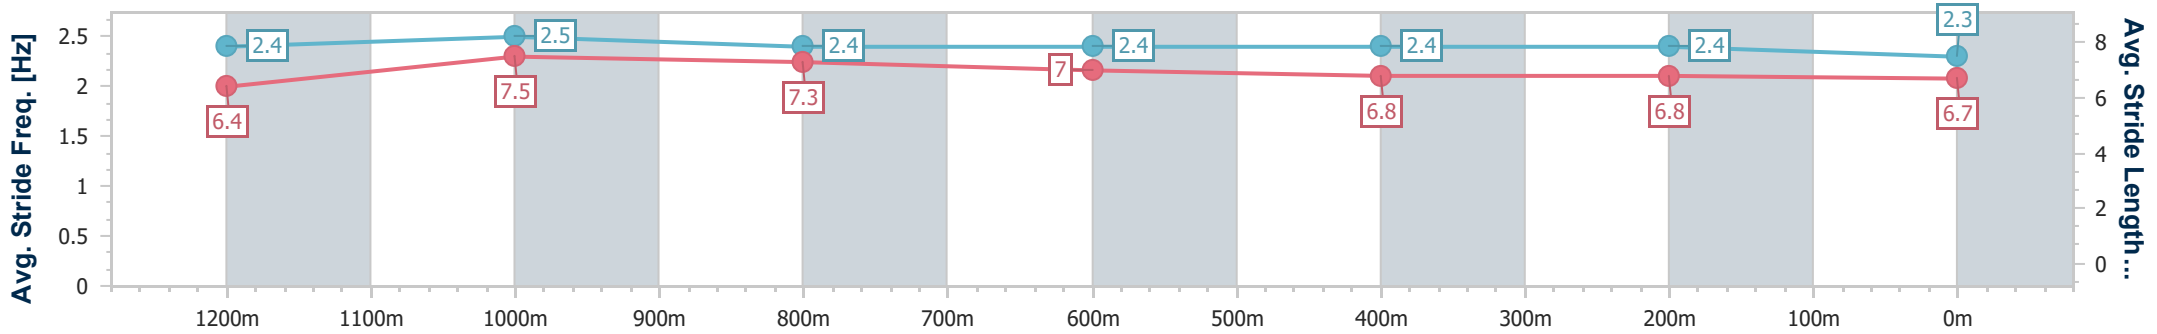

Horse/Jockey Name	Miss Trustful
Final Rank	8
Fastest Section Time (Section)	0:10.60 (1200m)
Top Speed [km/h] (Section)	69.6 (1200m)
Race State	Finished

Eagle Farm QLD Professional
Race 6: SKY RACING QTIS Three-Year-Old Handicap - 1400m
15 February 2025 - 15:08
Track Rating: Soft 6, Weather: Overcast, Rail Position: +0.5m Entire

BRISBANE
RACING CLUB

Section	Overall	1200m	1000m	800m	600m	400m	200m
Section Times	1:25.01 [8] (0:13.23)	1:11.78 [1] (0:10.60)	1:01.18 [1] (0:11.59)	0:49.59 [1] (0:12.24)	0:37.35 [1] (0:12.22)	0:25.13 [2] (0:12.08)	0:13.05 [6] (0:13.05)
Average Speed [km/h]	54.3	67.5	63.1	58.9	59.2	59.4	55.5
Top Speed [km/h]	64.1	69.6	68.8	63.1	60.2	61.3	60.2
Avg. Dist. to Rail [m]	8.5	3.6	1.4	0.2	0.6	3.8	5.6
Avg. Stride Freq. [Hz]	2.4	2.5	2.4	2.4	2.4	2.4	2.3
Avg. Stride Length [m]	6.4	7.5	7.3	7.0	6.8	6.8	6.7

- [ ] Ranking at each section and finish
- -.-.- No data available at this section
- NA No data available