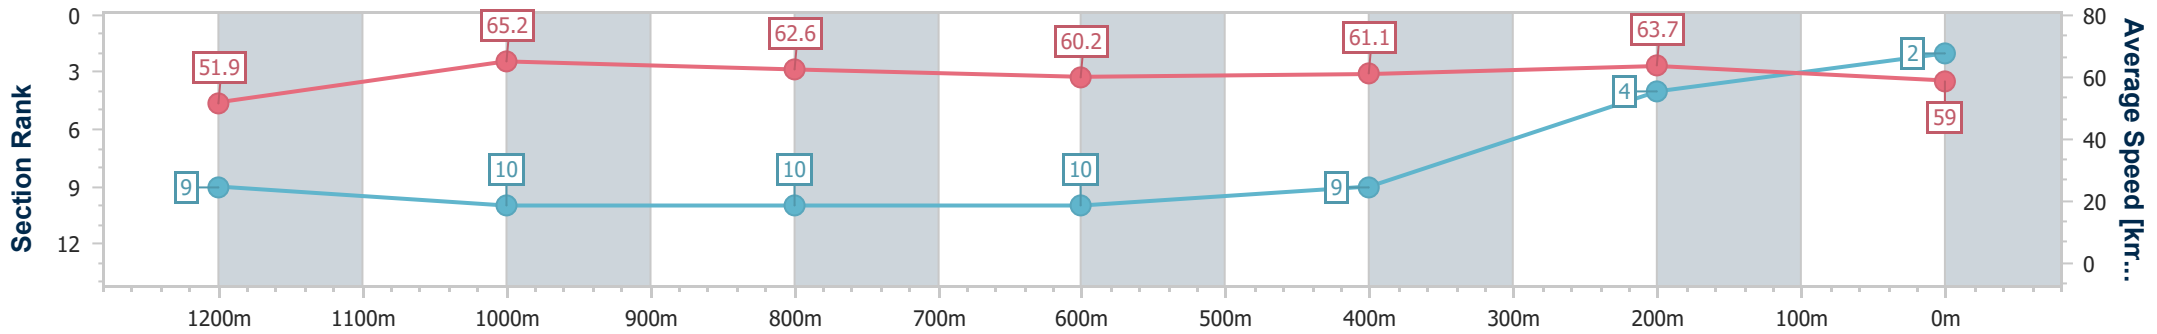

Eagle Farm QLD Professional

Race 6: SKY RACING QTIS Three-Year-Old Handicap - 1400m

15 February 2025 - 15:08

Track Rating: Soft 6, Weather: Overcast, Rail Position: +0.5m Entire

BRISBANE RACING CLUB

Section	Overall	1200m	1000m	800m	600m	400m	200m
Section Times	1:24.00 [2] (0:13.94)	1:10.06 [9] (0:11.09)	0:58.97 [10] (0:11.62)	0:47.35 [10] (0:12.04)	0:35.31 [10] (0:11.80)	0:23.51 [9] (0:11.33)	0:12.18 [4]
Average Speed [km/h]	51.9	65.2	62.6	60.2	61.1	63.7	59.0
Top Speed [km/h]	65.8	66.8	63.6	63.7	63.5	64.2	62.1
Avg. Dist. to Rail [m]	5.3	2.7	2.7	0.7	0.8	7.6	10.0
Avg. Stride Freq. [Hz]	2.2	2.2	2.2	2.1	2.2	2.3	2.2
Avg. Stride Length [m]	6.5	8.1	7.8	7.8	7.6	7.8	7.5