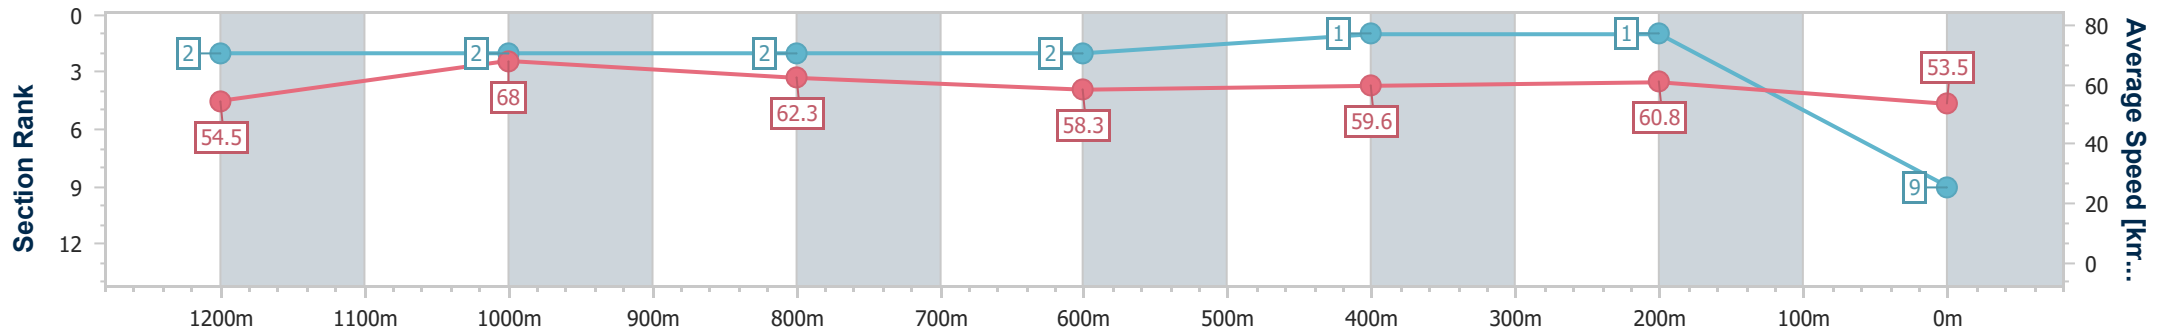

- [] Ranking at each section and finish
- .-.- No data available at this section
- NA No data available

Horse/Jockey Name	Run Lucy Run
Final Rank	9
Fastest Section Time (Section)	0:10.57 (1200m)
Top Speed [km/h] (Section)	69.3 (1200m)
Race State	Finished

Eagle Farm QLD Professional

Race 6: SKY RACING QTIS Three-Year-Old Handicap - 1400m

15 February 2025 - 15:08

Track Rating: Soft 6, Weather: Overcast, Rail Position: +0.5m Entire

BRISBANE RACING CLUB

Section	Overall	1200m	1000m	800m	600m	400m	200m
Section Times	1:25.01 [9] (0:13.33)	1:11.68 [2] (0:10.57)	1:01.11 [2] (0:11.63)	0:49.48 [2] (0:12.27)	0:37.21 [2] (0:11.93)	0:25.28 [1] (0:11.82)	0:13.46 [1] (0:13.46)
Average Speed [km/h]	54.5	68.0	62.3	58.3	59.6	60.8	53.5
Top Speed [km/h]	69.2	69.3	64.2	59.5	61.9	62.1	58.8
Avg. Dist. to Rail [m]	8.5	4.1	1.1	1.2	2.7	1.9	0.7
Avg. Stride Freq. [Hz]	2.0	2.4	2.3	2.3	2.4	2.3	2.2
Avg. Stride Length [m]	7.4	7.9	7.4	7.1	7.0	7.3	6.8