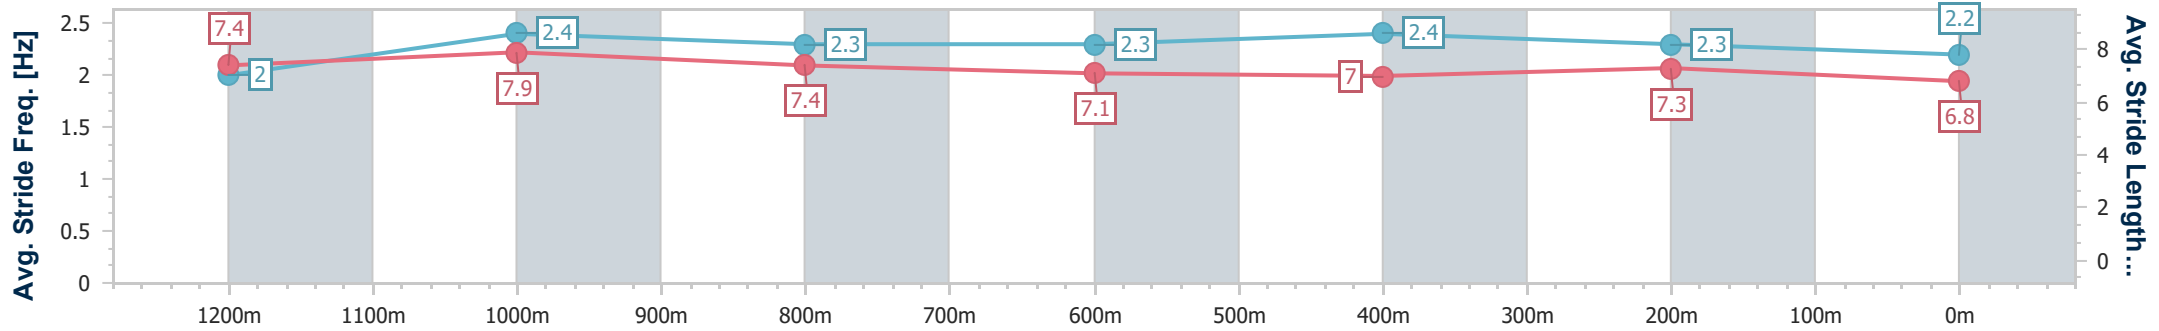

- [] Ranking at each section and finish
- .-.- No data available at this section
- NA No data available

Horse/Jockey Name	Run Lucy Run
Final Rank	9
Fastest Section Time (Section)	0:10.57 (1200m)
Top Speed [km/h] (Section)	69.3 (1200m)
Race State	Finished

Eagle Farm QLD Professional

Race 6: SKY RACING QTIS Three-Year-Old Handicap - 1400m

15 February 2025 - 15:08

Track Rating: Soft 6, Weather: Overcast, Rail Position: +0.5m Entire

BRISBANE RACING CLUB

Section	Overall	1200m	1000m	800m	600m	400m	200m
Section Times	1:25.01 [9] (0:13.33)	1:11.68 [2] (0:10.57)	1:01.11 [2] (0:11.63)	0:49.48 [2] (0:12.27)	0:37.21 [2] (0:11.93)	0:25.28 [1] (0:11.82)	0:13.46 [1] (0:13.46)
Average Speed [km/h]	54.5	68.0	62.3	58.3	59.6	60.8	53.5
Top Speed [km/h]	69.2	69.3	64.2	59.5	61.9	62.1	58.8
Avg. Dist. to Rail [m]	8.5	4.1	1.1	1.2	2.7	1.9	0.7
Avg. Stride Freq. [Hz]	2.0	2.4	2.3	2.3	2.4	2.3	2.2
Avg. Stride Length [m]	7.4	7.9	7.4	7.1	7.0	7.3	6.8