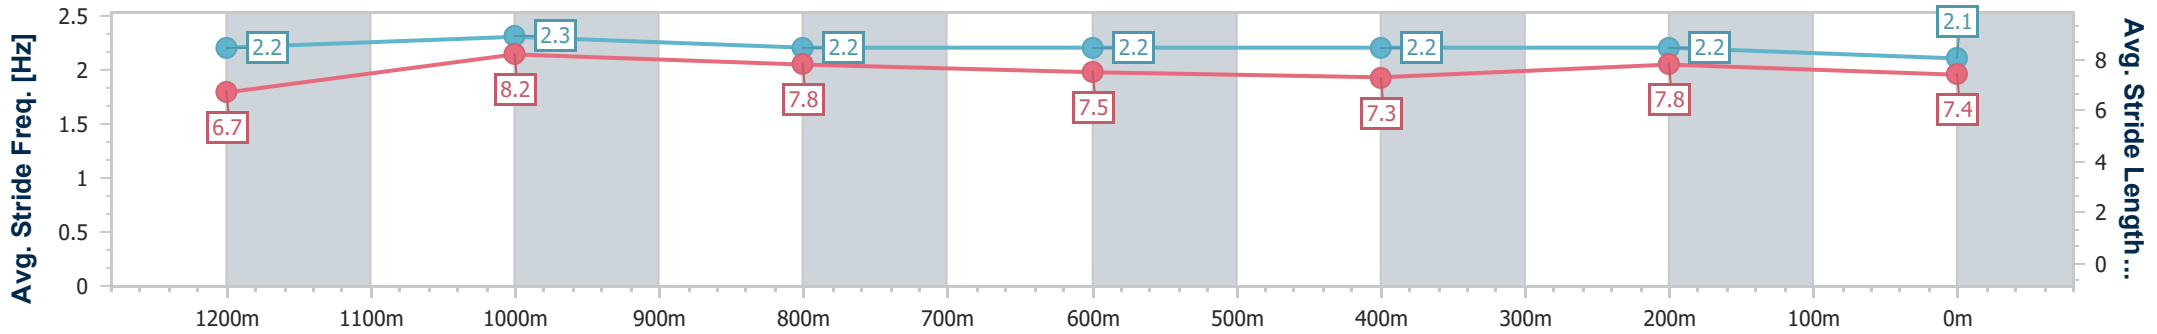

Eagle Farm QLD Professional

Race 6: SKY RACING QTIS Three-Year-Old Handicap - 1400m

15 February 2025 - 15:08

Track Rating: Soft 6, Weather: Overcast, Rail Position: +0.5m Entire

BRISBANE RACING CLUB

Section	Overall	1200m	1000m	800m	600m	400m	200m
Section Times	1:24.85 [7] (0:13.54)	1:11.31 [5] (0:10.81)	1:00.50 [3] (0:11.77)	0:48.73 [5] (0:12.16)	0:36.57 [5] (0:11.81)	0:24.76 [4] (0:11.76)	0:13.00 [5] (0:13.00)
Average Speed [km/h]	53.4	66.7	62.6	58.8	60.1	61.2	55.4
Top Speed [km/h]	67.4	68.0	63.3	62.9	61.5	62.7	58.9
Avg. Dist. to Rail [m]	7.9	5.5	3.8	1.6	3.6	4.1	7.7
Avg. Stride Freq. [Hz]	2.2	2.3	2.2	2.2	2.2	2.2	2.1
Avg. Stride Length [m]	6.7	8.2	7.8	7.5	7.3	7.8	7.4

- [] Ranking at each section and finish
- .-.- No data available at this section
- NA No data available

Horse/Jockey Name	Miss Trustful
Final Rank	8
Fastest Section Time (Section)	0:10.60 (1200m)
Top Speed [km/h] (Section)	69.6 (1200m)
Race State	Finished