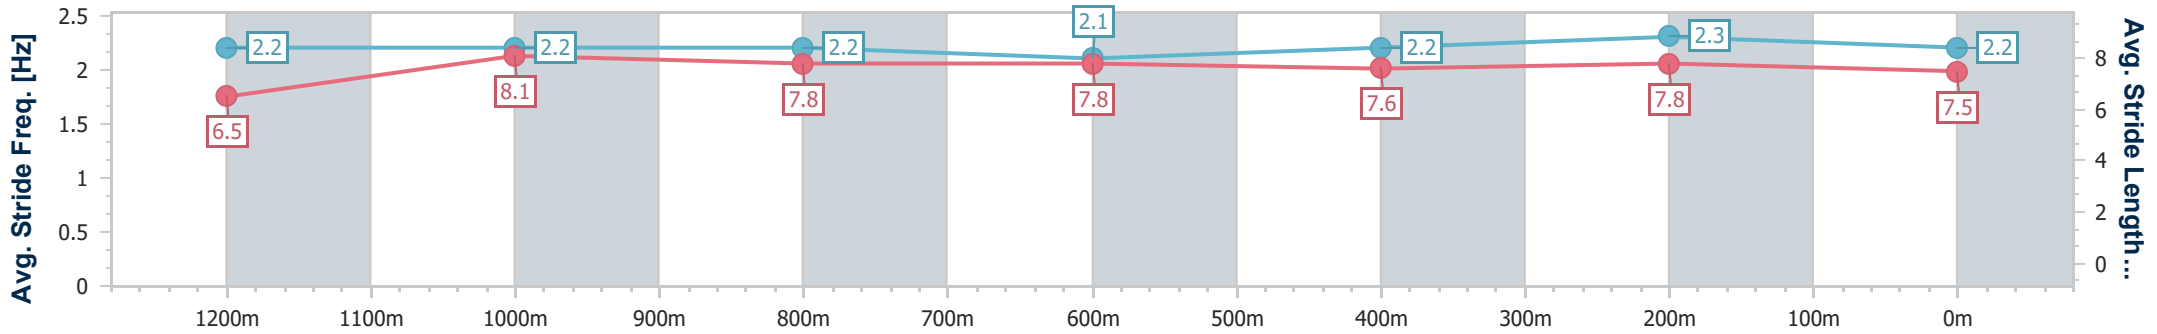

Eagle Farm QLD Professional

Race 6: SKY RACING QTIS Three-Year-Old Handicap - 1400m

15 February 2025 - 15:08

Track Rating: Soft 6, Weather: Overcast, Rail Position: +0.5m Entire

BRISBANE RACING CLUB

Section	Overall	1200m	1000m	800m	600m	400m	200m
Section Times	1:24.00 [2] (0:13.94)	1:10.06 [9] (0:11.09)	0:58.97 [10] (0:11.62)	0:47.35 [10] (0:12.04)	0:35.31 [10] (0:11.80)	0:23.51 [9] (0:11.33)	0:12.18 [4]
Average Speed [km/h]	51.9	65.2	62.6	60.2	61.1	63.7	59.0
Top Speed [km/h]	65.8	66.8	63.6	63.7	63.5	64.2	62.1
Avg. Dist. to Rail [m]	5.3	2.7	2.7	0.7	0.8	7.6	10.0
Avg. Stride Freq. [Hz]	2.2	2.2	2.2	2.1	2.2	2.3	2.2
Avg. Stride Length [m]	6.5	8.1	7.8	7.8	7.6	7.8	7.5