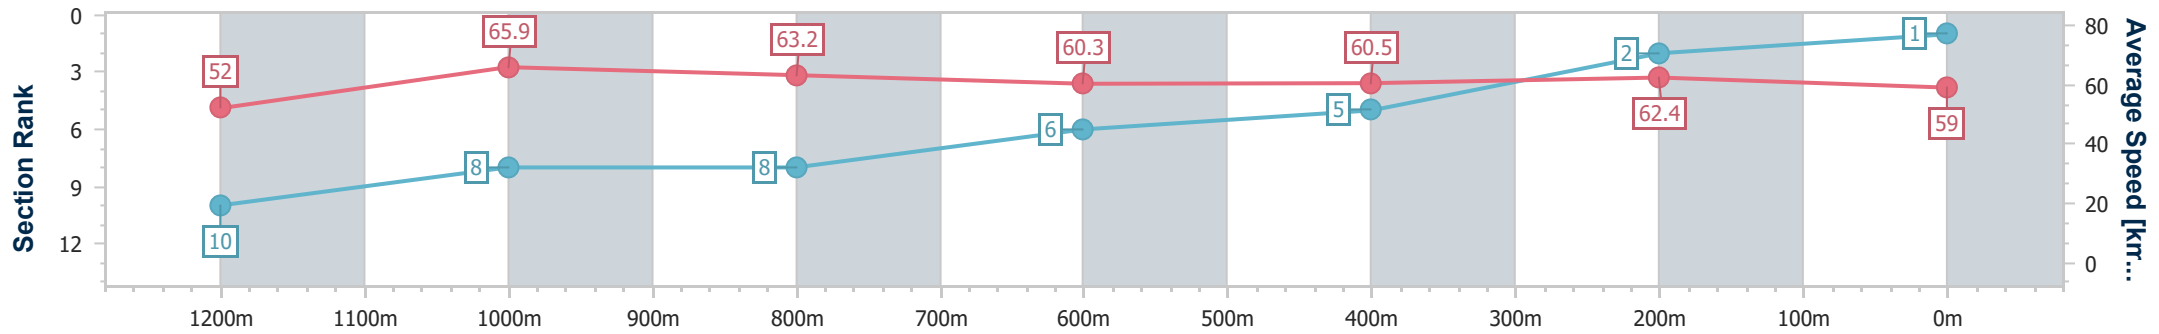

Eagle Farm QLD Professional

Race 6: SKY RACING QTIS Three-Year-Old Handicap - 1400m

15 February 2025 - 15:08

Track Rating: Soft 6, Weather: Overcast, Rail Position: +0.5m Entire

BRISBANE RACING CLUB

Section	Overall	1200m	1000m	800m	600m	400m	200m
Section Times	1:23.94 [1] (0:13.94)	1:10.00 [10] (0:10.94)	0:59.06 [8] (0:11.59)	0:47.47 [8] (0:11.87)	0:35.60 [6] (0:11.82)	0:23.78 [5] (0:11.58)	0:12.20 [2] (0:12.20)
Average Speed [km/h]	52.0	65.9	63.2	60.3	60.5	62.4	59.0
Top Speed [km/h]	68.8	69.2	63.8	63.6	62.4	63.5	61.3
Avg. Dist. to Rail [m]	7.2	4.0	2.7	0.8	1.1	5.2	7.3
Avg. Stride Freq. [Hz]	2.3	2.4	2.4	2.3	2.3	2.4	2.3
Avg. Stride Length [m]	6.1	7.5	7.3	7.1	7.1	7.2	7.0