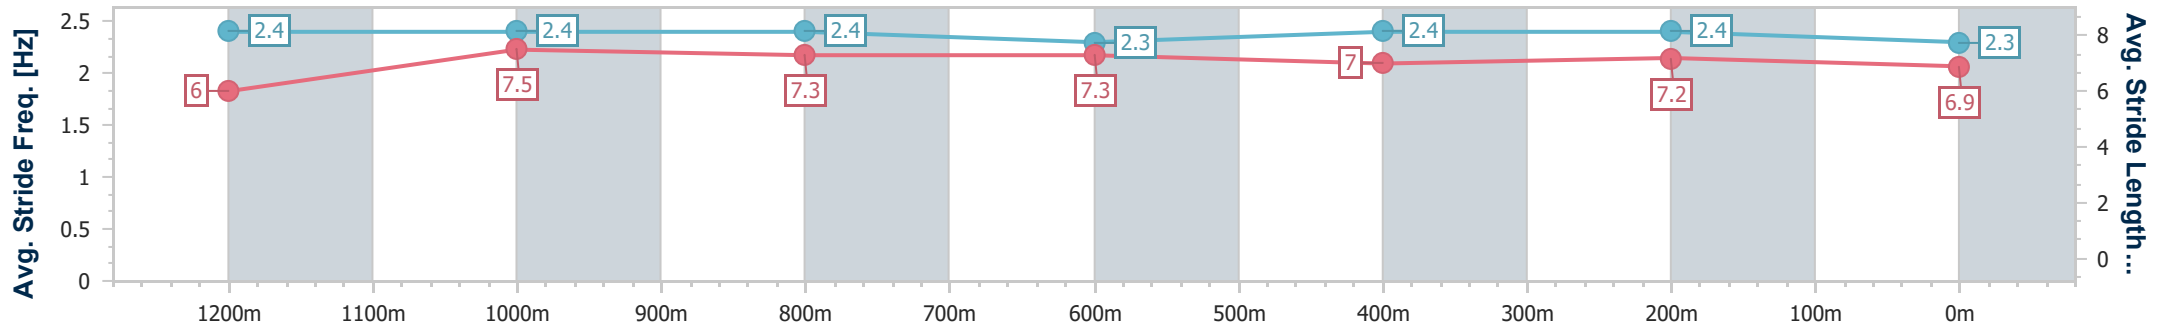

Eagle Farm QLD Professional

Race 6: SKY RACING QTIS Three-Year-Old Handicap - 1400m

15 February 2025 - 15:08

Track Rating: Soft 6, Weather: Overcast, Rail Position: +0.5m Entire

BRISBANE RACING CLUB

Section	Overall	1200m	1000m	800m	600m	400m	200m
Section Times	1:24.84 [6] (0:13.65)	1:11.19 [7] (0:11.19)	1:00.00 [7] (0:11.60)	0:48.40 [7] (0:12.09)	0:36.31 [9] (0:11.91)	0:24.40 [8] (0:11.72)	0:12.68 [8] (0:12.68)
Average Speed [km/h]	53.0	64.4	62.9	59.8	60.6	61.3	56.7
Top Speed [km/h]	66.4	66.4	64.6	64.2	62.8	62.6	59.5
Avg. Dist. to Rail [m]	3.6	2.9	2.4	1.5	0.3	3.0	5.7
Avg. Stride Freq. [Hz]	2.4	2.4	2.4	2.3	2.4	2.4	2.3
Avg. Stride Length [m]	6.0	7.5	7.3	7.3	7.0	7.2	6.9