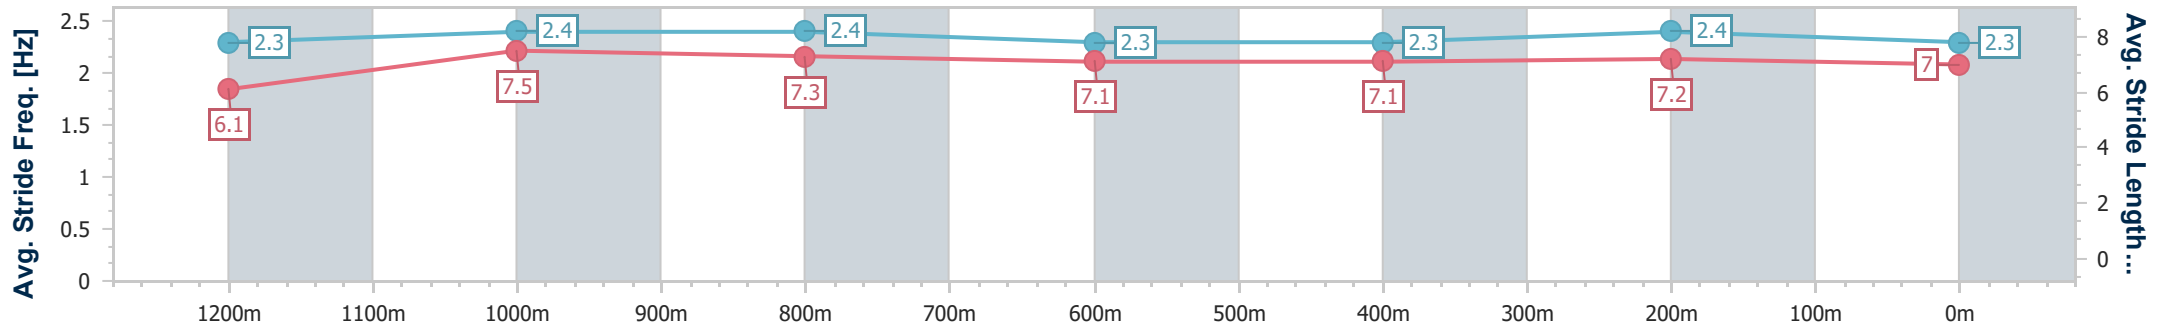

Eagle Farm QLD Professional

Race 6: SKY RACING QTIS Three-Year-Old Handicap - 1400m

15 February 2025 - 15:08

Track Rating: Soft 6, Weather: Overcast, Rail Position: +0.5m Entire

BRISBANE RACING CLUB

Section	Overall	1200m	1000m	800m	600m	400m	200m
Section Times	1:23.94 [1] (0:13.94)	1:10.00 [10] (0:10.94)	0:59.06 [8] (0:11.59)	0:47.47 [8] (0:11.87)	0:35.60 [6] (0:11.82)	0:23.78 [5] (0:11.58)	0:12.20 [2] (0:12.20)
Average Speed [km/h]	52.0	65.9	63.2	60.3	60.5	62.4	59.0
Top Speed [km/h]	68.8	69.2	63.8	63.6	62.4	63.5	61.3
Avg. Dist. to Rail [m]	7.2	4.0	2.7	0.8	1.1	5.2	7.3
Avg. Stride Freq. [Hz]	2.3	2.4	2.4	2.3	2.3	2.4	2.3
Avg. Stride Length [m]	6.1	7.5	7.3	7.1	7.1	7.2	7.0