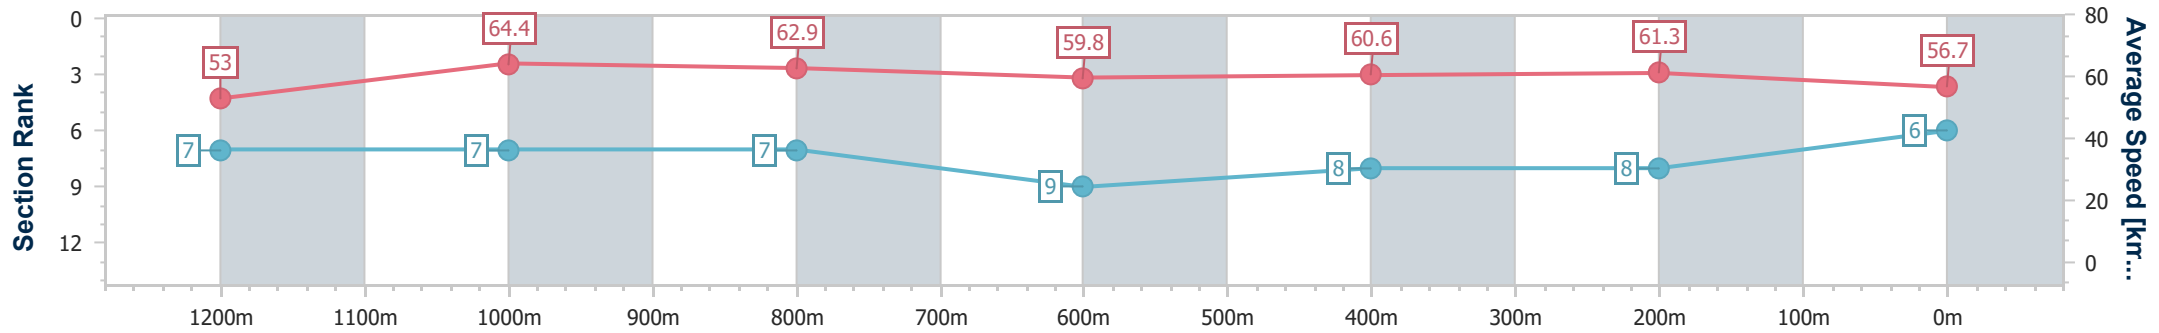

Eagle Farm QLD Professional

Race 6: SKY RACING QTIS Three-Year-Old Handicap - 1400m

15 February 2025 - 15:08

Track Rating: Soft 6, Weather: Overcast, Rail Position: +0.5m Entire

BRISBANE RACING CLUB

Section	Overall	1200m	1000m	800m	600m	400m	200m
Section Times	1:24.84 [6] (0:13.65)	1:11.19 [7] (0:11.19)	1:00.00 [7] (0:11.60)	0:48.40 [7] (0:12.09)	0:36.31 [9] (0:11.91)	0:24.40 [8] (0:11.72)	0:12.68 [8] (0:12.68)
Average Speed [km/h]	53.0	64.4	62.9	59.8	60.6	61.3	56.7
Top Speed [km/h]	66.4	66.4	64.6	64.2	62.8	62.6	59.5
Avg. Dist. to Rail [m]	3.6	2.9	2.4	1.5	0.3	3.0	5.7
Avg. Stride Freq. [Hz]	2.4	2.4	2.4	2.3	2.4	2.4	2.3
Avg. Stride Length [m]	6.0	7.5	7.3	7.3	7.0	7.2	6.9