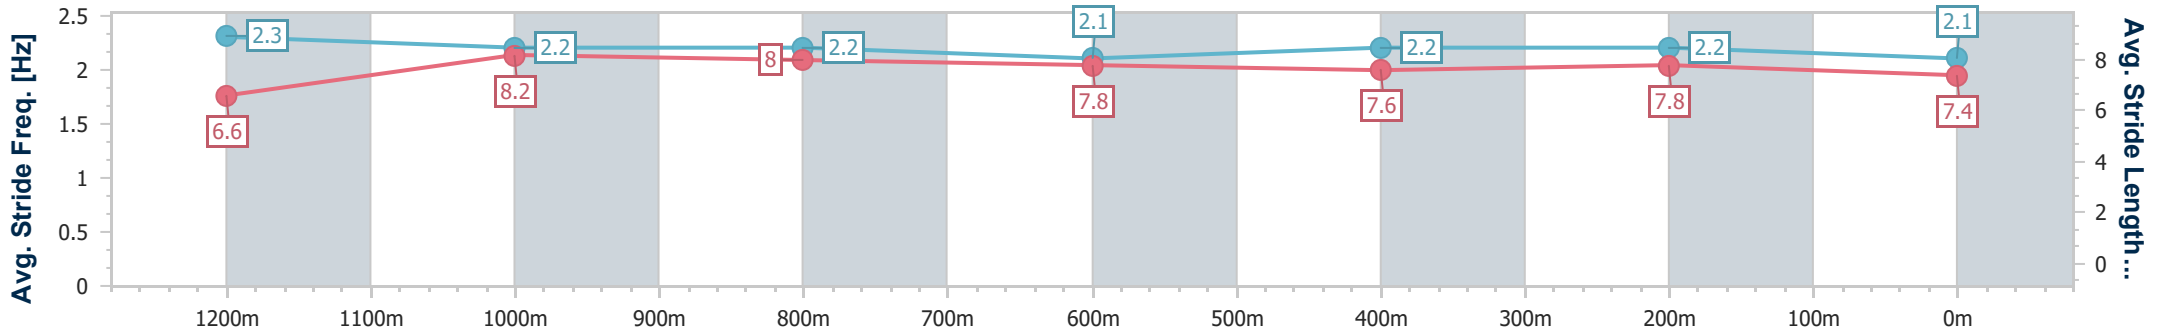

Eagle Farm QLD Professional

Race 6: SKY RACING QTIS Three-Year-Old Handicap - 1400m

15 February 2025 - 15:08

Track Rating: Soft 6, Weather: Overcast, Rail Position: +0.5m Entire

BRISBANE RACING CLUB

Section	Overall	1200m	1000m	800m	600m	400m	200m
Section Times	1:24.79 [4] (0:13.46)	1:11.33 [4] (0:10.91)	1:00.42 [4] (0:11.47)	0:48.95 [3] (0:12.03)	0:36.92 [3] (0:12.16)	0:24.76 [3] (0:11.77)	0:12.99 [3] (0:12.99)
Average Speed [km/h]	53.4	66.0	63.9	59.8	59.6	61.1	55.5
Top Speed [km/h]	68.6	68.4	64.9	63.2	61.3	62.1	58.5
Avg. Dist. to Rail [m]	1.7	1.9	2.7	0.6	1.1	6.5	8.9
Avg. Stride Freq. [Hz]	2.3	2.2	2.2	2.1	2.2	2.2	2.1
Avg. Stride Length [m]	6.6	8.2	8.0	7.8	7.6	7.8	7.4