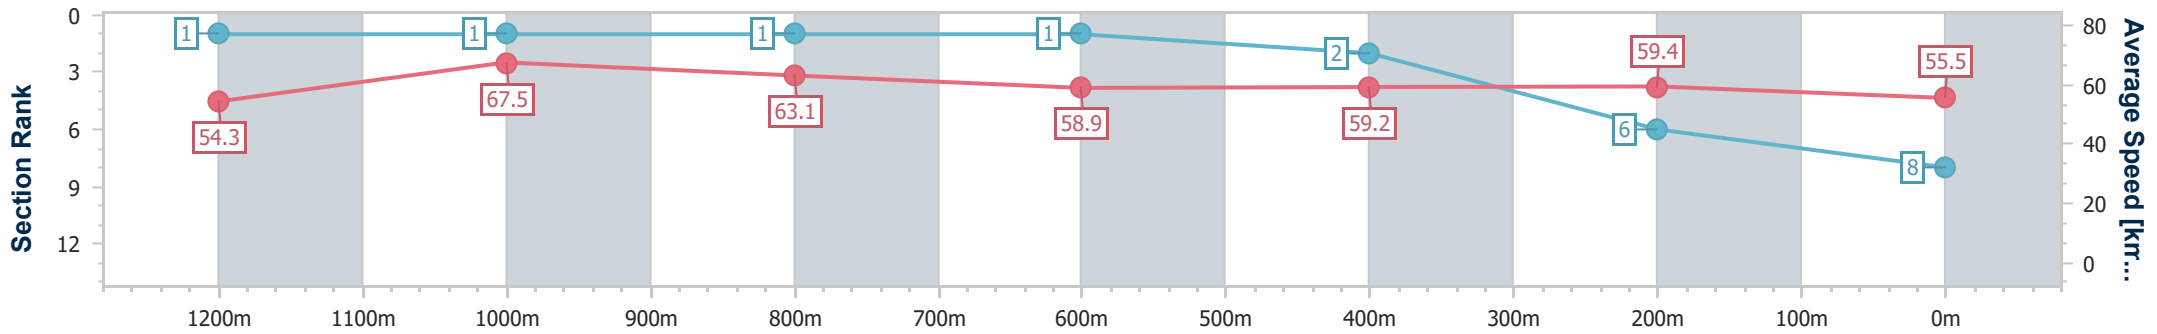

Horse/Jockey Name	Miss Trustful
Final Rank	8
Fastest Section Time (Section)	0:10.60 (1200m)
Top Speed [km/h] (Section)	69.6 (1200m)
Race State	Finished

Eagle Farm QLD Professional
Race 6: SKY RACING QTIS Three-Year-Old Handicap - 1400m
15 February 2025 - 15:08
Track Rating: Soft 6, Weather: Overcast, Rail Position: +0.5m Entire

BRISBANE
RACING CLUB

Section	Overall	1200m	1000m	800m	600m	400m	200m
Section Times	1:25.01 [8] (0:13.23)	1:11.78 [1] (0:10.60)	1:01.18 [1] (0:11.59)	0:49.59 [1] (0:12.24)	0:37.35 [1] (0:12.22)	0:25.13 [2] (0:12.08)	0:13.05 [6] (0:13.05)
Average Speed [km/h]	54.3	67.5	63.1	58.9	59.2	59.4	55.5
Top Speed [km/h]	64.1	69.6	68.8	63.1	60.2	61.3	60.2
Avg. Dist. to Rail [m]	8.5	3.6	1.4	0.2	0.6	3.8	5.6
Avg. Stride Freq. [Hz]	2.4	2.5	2.4	2.4	2.4	2.4	2.3
Avg. Stride Length [m]	6.4	7.5	7.3	7.0	6.8	6.8	6.7

- [ ] Ranking at each section and finish
- -.-.- No data available at this section
- NA No data available