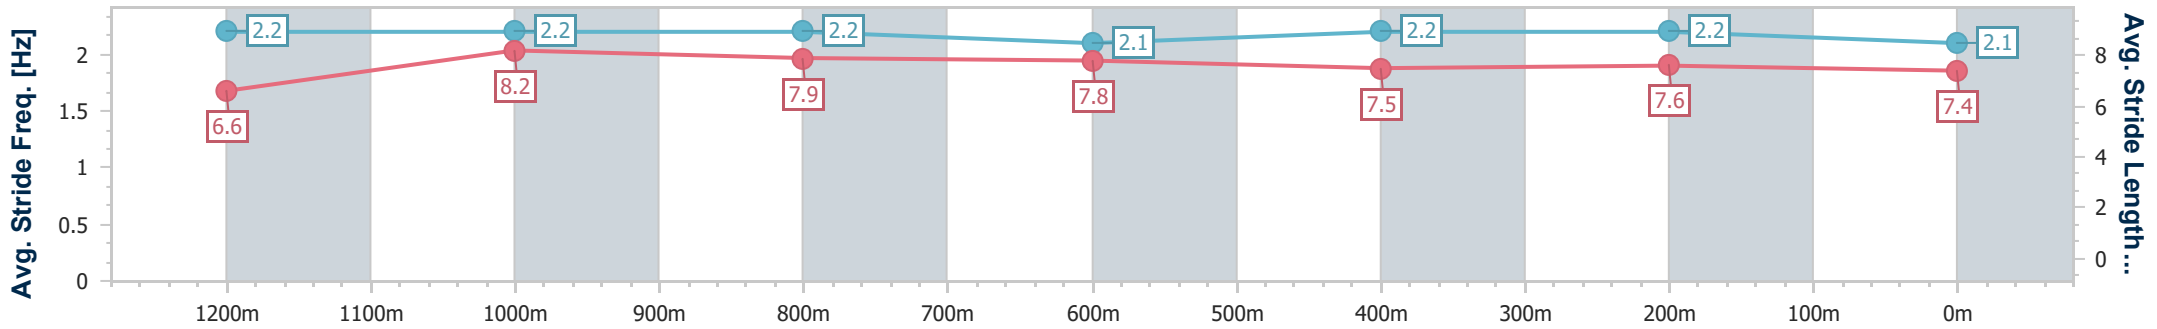

Eagle Farm QLD Professional

Race 6: SKY RACING QTIS Three-Year-Old Handicap - 1400m

15 February 2025 - 15:08

Track Rating: Soft 6, Weather: Overcast, Rail Position: +0.5m Entire

BRISBANE RACING CLUB

Section	Overall	1200m	1000m	800m	600m	400m	200m
Section Times	1:25.36 [10] (0:13.43)	1:11.93 [3] (0:11.01)	1:00.92 [5] (0:11.55)	0:49.37 [4] (0:12.10)	0:37.27 [4] (0:12.14)	0:25.13 [6] (0:12.04)	0:13.09 [9] (0:13.09)
Average Speed [km/h]	53.7	65.4	62.7	59.2	58.9	59.8	54.9
Top Speed [km/h]	67.6	67.6	64.1	61.6	60.6	61.2	57.5
Avg. Dist. to Rail [m]	1.7	1.4	1.2	1.0	1.5	2.5	7.3
Avg. Stride Freq. [Hz]	2.2	2.2	2.2	2.1	2.2	2.2	2.1
Avg. Stride Length [m]	6.6	8.2	7.9	7.8	7.5	7.6	7.4

- [] Ranking at each section and finish
- .-.- No data available at this section
- NA No data available