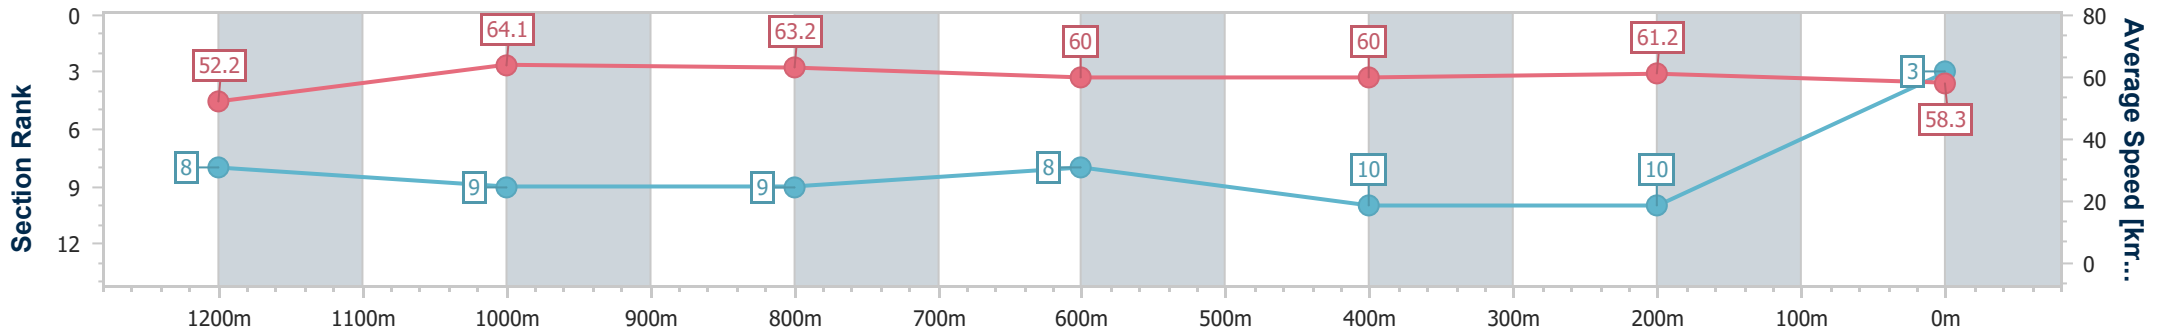

Eagle Farm QLD Professional

Race 6: SKY RACING QTIS Three-Year-Old Handicap - 1400m

15 February 2025 - 15:08

Track Rating: Soft 6, Weather: Overcast, Rail Position: +0.5m Entire

BRISBANE RACING CLUB

Section	Overall	1200m	1000m	800m	600m	400m	200m
Section Times	1:24.63 [3] (0:13.83)	1:10.80 [8] (0:11.20)	0:59.60 [9] (0:11.44)	0:48.16 [9] (0:12.03)	0:36.13 [8] (0:12.04)	0:24.09 [10] (0:11.76)	0:12.33 [10] (0:12.33)
Average Speed [km/h]	52.2	64.1	63.2	60.0	60.0	61.2	58.3
Top Speed [km/h]	67.3	67.1	63.8	63.6	61.3	62.3	60.7
Avg. Dist. to Rail [m]	3.5	1.6	0.6	0.4	0.5	6.7	10.6
Avg. Stride Freq. [Hz]	2.2	2.3	2.3	2.2	2.2	2.3	2.2
Avg. Stride Length [m]	6.4	7.7	7.7	7.6	7.5	7.5	7.3