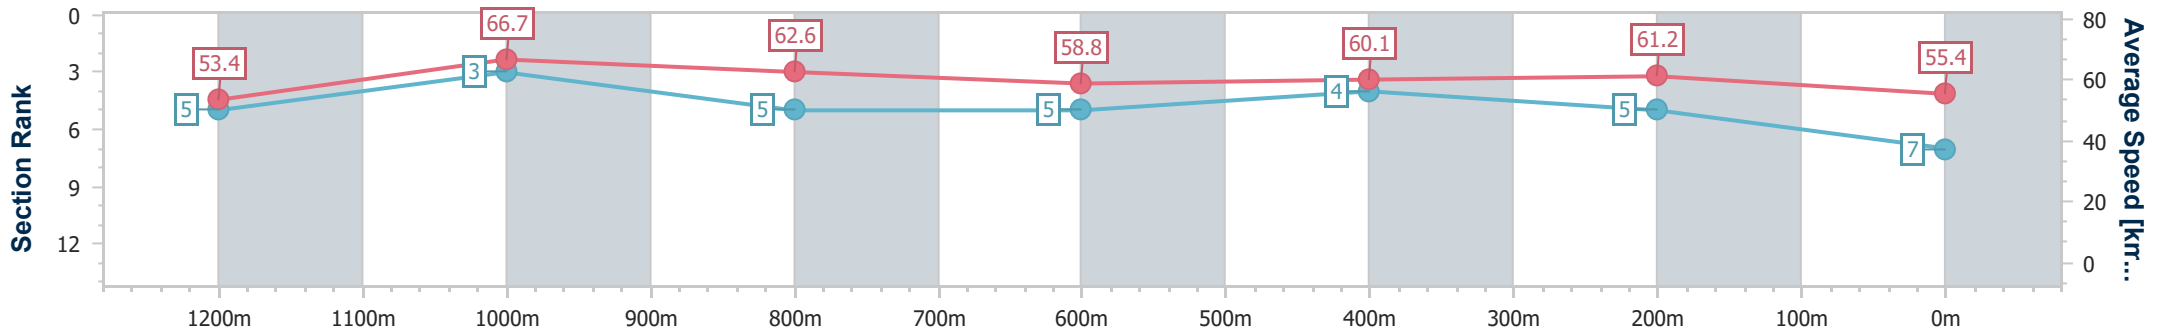

Eagle Farm QLD Professional

Race 6: SKY RACING QTIS Three-Year-Old Handicap - 1400m

15 February 2025 - 15:08

Track Rating: Soft 6, Weather: Overcast, Rail Position: +0.5m Entire

BRISBANE RACING CLUB

Section	Overall	1200m	1000m	800m	600m	400m	200m
Section Times	1:24.85 [7] (0:13.54)	1:11.31 [5] (0:10.81)	1:00.50 [3] (0:11.77)	0:48.73 [5] (0:12.16)	0:36.57 [5] (0:11.81)	0:24.76 [4] (0:11.76)	0:13.00 [5] (0:13.00)
Average Speed [km/h]	53.4	66.7	62.6	58.8	60.1	61.2	55.4
Top Speed [km/h]	67.4	68.0	63.3	62.9	61.5	62.7	58.9
Avg. Dist. to Rail [m]	7.9	5.5	3.8	1.6	3.6	4.1	7.7
Avg. Stride Freq. [Hz]	2.2	2.3	2.2	2.2	2.2	2.2	2.1
Avg. Stride Length [m]	6.7	8.2	7.8	7.5	7.3	7.8	7.4

- [] Ranking at each section and finish
- .-.- No data available at this section
- NA No data available

Horse/Jockey Name	Miss Trustful
Final Rank	8
Fastest Section Time (Section)	0:10.60 (1200m)
Top Speed [km/h] (Section)	69.6 (1200m)
Race State	Finished