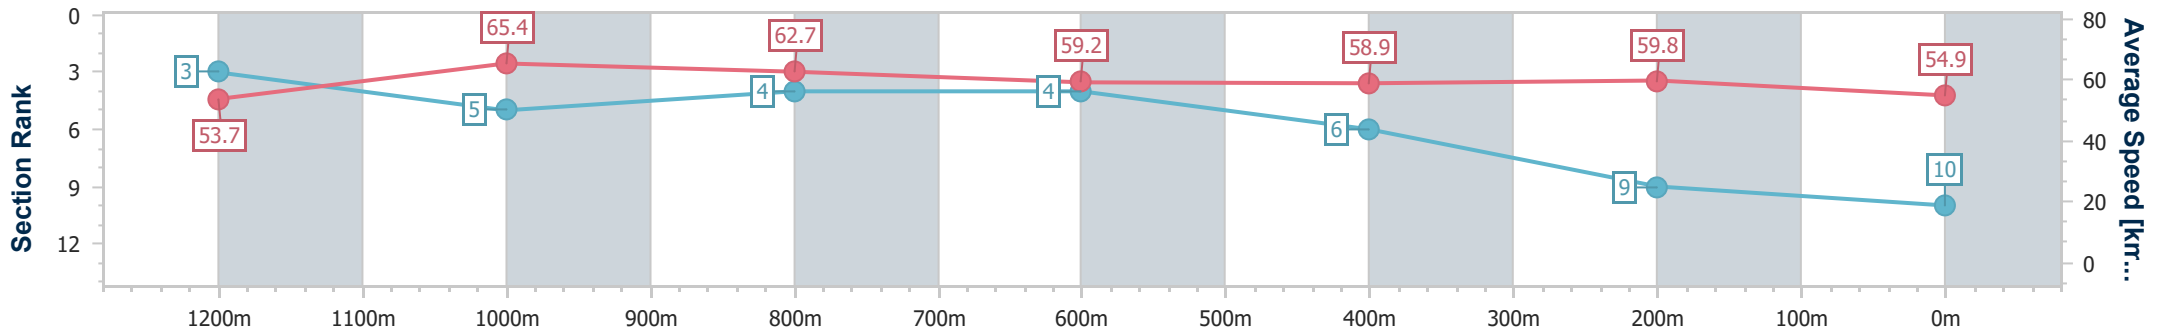

Eagle Farm QLD Professional

Race 6: SKY RACING QTIS Three-Year-Old Handicap - 1400m

15 February 2025 - 15:08

Track Rating: Soft 6, Weather: Overcast, Rail Position: +0.5m Entire

BRISBANE RACING CLUB

Section	Overall	1200m	1000m	800m	600m	400m	200m
Section Times	1:25.36 [10] (0:13.43)	1:11.93 [3] (0:11.01)	1:00.92 [5] (0:11.55)	0:49.37 [4] (0:12.10)	0:37.27 [4] (0:12.14)	0:25.13 [6] (0:12.04)	0:13.09 [9] (0:13.09)
Average Speed [km/h]	53.7	65.4	62.7	59.2	58.9	59.8	54.9
Top Speed [km/h]	67.6	67.6	64.1	61.6	60.6	61.2	57.5
Avg. Dist. to Rail [m]	1.7	1.4	1.2	1.0	1.5	2.5	7.3
Avg. Stride Freq. [Hz]	2.2	2.2	2.2	2.1	2.2	2.2	2.1
Avg. Stride Length [m]	6.6	8.2	7.9	7.8	7.5	7.6	7.4

- [] Ranking at each section and finish
- .-.- No data available at this section
- NA No data available