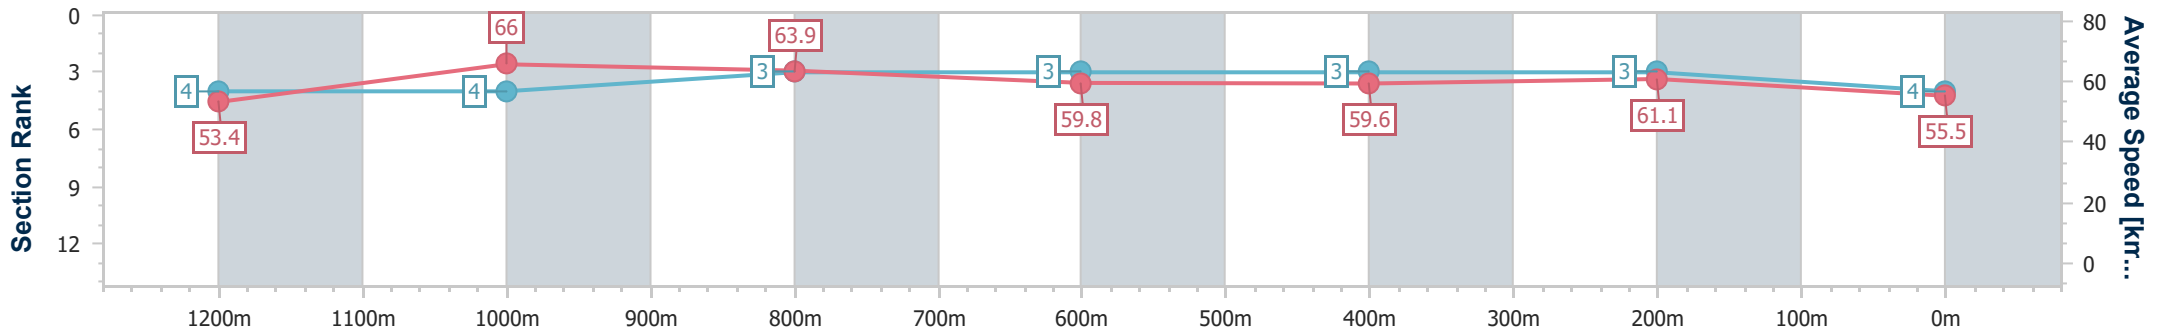

Eagle Farm QLD Professional

Race 6: SKY RACING QTIS Three-Year-Old Handicap - 1400m

15 February 2025 - 15:08

Track Rating: Soft 6, Weather: Overcast, Rail Position: +0.5m Entire

BRISBANE RACING CLUB

Section	Overall	1200m	1000m	800m	600m	400m	200m
Section Times	1:24.79 [4] (0:13.46)	1:11.33 [4] (0:10.91)	1:00.42 [4] (0:11.47)	0:48.95 [3] (0:12.03)	0:36.92 [3] (0:12.16)	0:24.76 [3] (0:11.77)	0:12.99 [3] (0:12.99)
Average Speed [km/h]	53.4	66.0	63.9	59.8	59.6	61.1	55.5
Top Speed [km/h]	68.6	68.4	64.9	63.2	61.3	62.1	58.5
Avg. Dist. to Rail [m]	1.7	1.9	2.7	0.6	1.1	6.5	8.9
Avg. Stride Freq. [Hz]	2.3	2.2	2.2	2.1	2.2	2.2	2.1
Avg. Stride Length [m]	6.6	8.2	8.0	7.8	7.6	7.8	7.4