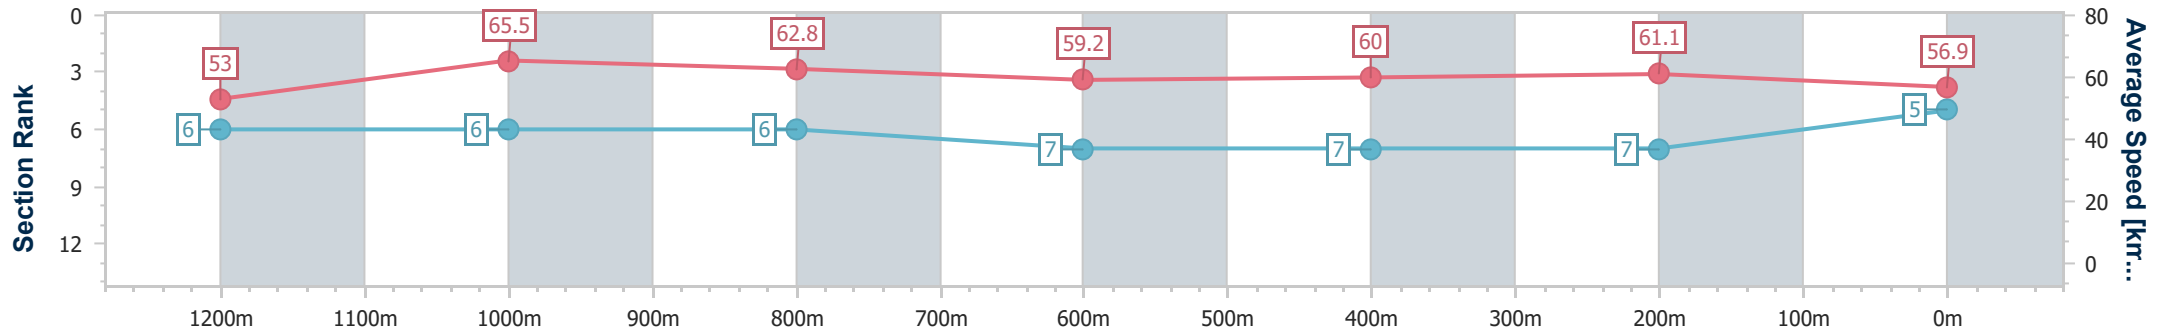

Eagle Farm QLD Professional

Race 6: SKY RACING QTIS Three-Year-Old Handicap - 1400m

15 February 2025 - 15:08

Track Rating: Soft 6, Weather: Overcast, Rail Position: +0.5m Entire

BRISBANE RACING CLUB

Section	Overall	1200m	1000m	800m	600m	400m	200m
Section Times	1:24.81 [5] (0:13.63)	1:11.18 [6] (0:11.03)	1:00.15 [6] (0:11.54)	0:48.61 [6] (0:12.15)	0:36.46 [7] (0:12.01)	0:24.45 [7] (0:11.79)	0:12.66 [7] (0:12.66)
Average Speed [km/h]	53.0	65.5	62.8	59.2	60.0	61.1	56.9
Top Speed [km/h]	67.0	67.0	63.8	63.3	61.5	62.2	59.5
Avg. Dist. to Rail [m]	5.4	3.5	1.4	0.2	0.9	5.8	9.9
Avg. Stride Freq. [Hz]	2.4	2.4	2.3	2.2	2.3	2.3	2.3
Avg. Stride Length [m]	6.2	7.7	7.6	7.3	7.2	7.3	7.0