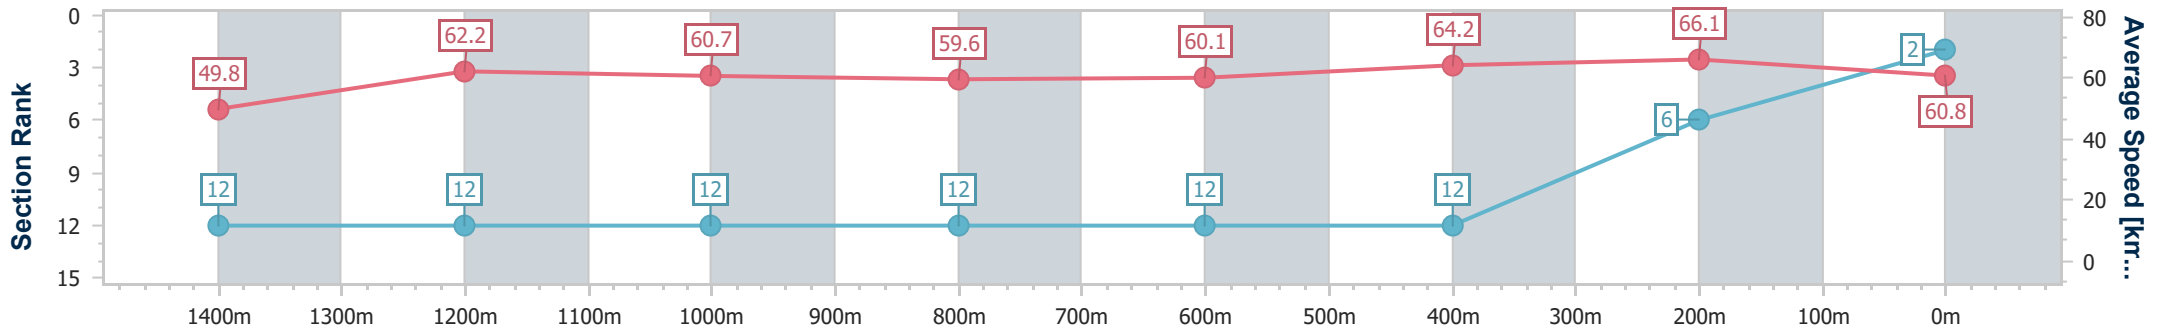

Horse/Jockey Name	Cunnamulla Fella
Final Rank	2
Fastest Section Time (Section)	0:10.92 (400m)
Top Speed [km/h] (Section)	67.4 (400m)
Race State	Finished

Eagle Farm QLD Professional
Race 8: MAGIC MILLIONS GOLD COAST MARCH BENCHMARK
85 Handicap - 1600m
15 February 2025 - 16:27
Track Rating: Soft 6, Weather: Overcast, Rail Position: +0.5m Entire

BRISBANE
RACING CLUB

Section	Overall	1400m	1200m	1000m	800m	600m	400m	200m
Section Times	1:36.49 [2] (0:14.55)	1:21.94 [12] (0:11.58)	1:10.36 [12] (0:11.92)	0:58.44 [12] (0:12.17)	0:46.27 [12] (0:12.10)	0:34.17 [12] (0:11.40)	0:22.77 [12] (0:10.92)	0:11.85 [6] (0:11.85)
Average Speed [km/h]	49.8	62.2	60.7	59.6	60.1	64.2	66.1	60.8
Top Speed [km/h]	64.5	65.1	61.8	60.6	61.2	66.2	67.4	64.1
Avg. Dist. to Rail [m]	14.3	3.2	3.2	2.0	1.9	3.8	14.2	14.8
Avg. Stride Freq. [Hz]	2.2	2.2	2.2	2.2	2.2	2.3	2.4	2.3
Avg. Stride Length [m]	6.3	7.7	7.5	7.5	7.3	7.4	7.7	7.3

- [ ] Ranking at each section and finish
- -.-.- No data available at this section
- NA No data available