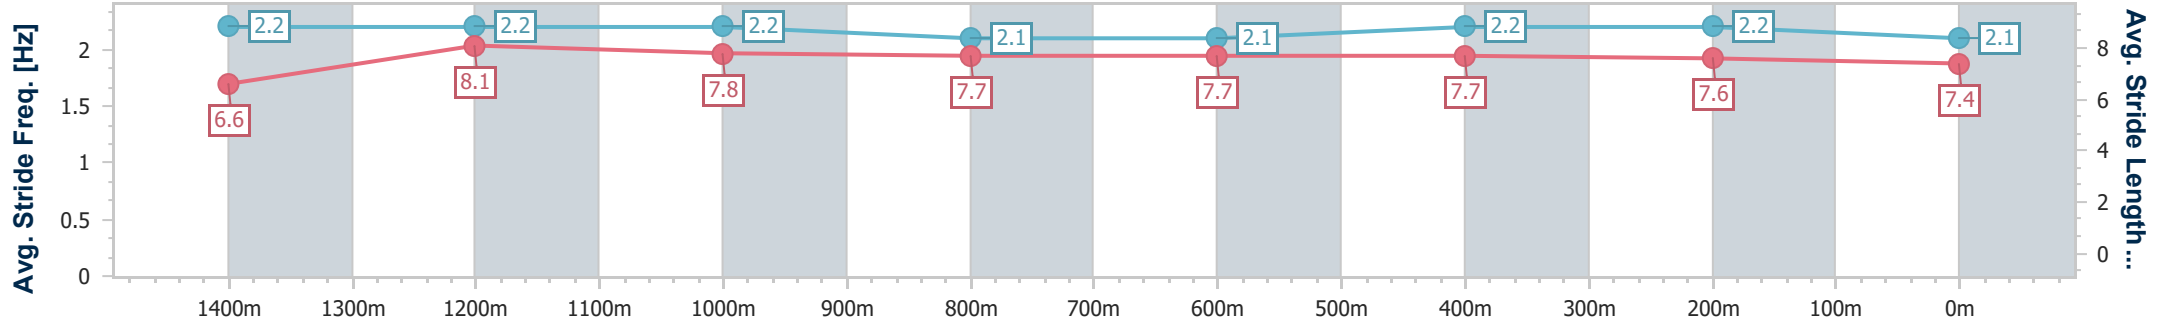

Horse/Jockey Name	Kipling's Journey
Final Rank	9
Fastest Section Time (Section)	0:11.15 (1400m)
Top Speed [km/h] (Section)	66.4 (Overall)
Race State	Finished

Eagle Farm QLD Professional
Race 8: MAGIC MILLIONS GOLD COAST MARCH BENCHMARK
85 Handicap - 1600m
15 February 2025 - 16:27
Track Rating: Soft 6, Weather: Overcast, Rail Position: +0.5m Entire

BRISBANE
RACING CLUB

Section	Overall	1400m	1200m	1000m	800m	600m	400m	200m
Section Times	1:37.47 [9] (0:13.79)	1:23.68 [2] (0:11.15)	1:12.53 [2] (0:11.86)	1:00.67 [2] (0:12.33)	0:48.34 [2] (0:12.16)	0:36.18 [2] (0:11.77)	0:24.41 [2] (0:11.67)	0:12.74 [7] (0:12.74)
Average Speed [km/h]	52.6	64.5	60.8	59.0	59.3	61.8	61.9	56.3
Top Speed [km/h]	66.4	66.2	62.1	59.6	60.7	63.2	63.5	59.1
Avg. Dist. to Rail [m]	11.1	3.0	2.6	1.4	0.6	2.0	7.7	9.4
Avg. Stride Freq. [Hz]	2.2	2.2	2.2	2.1	2.1	2.2	2.2	2.1
Avg. Stride Length [m]	6.6	8.1	7.8	7.7	7.7	7.7	7.6	7.4

- [ ] Ranking at each section and finish
- -.-.- No data available at this section
- NA No data available