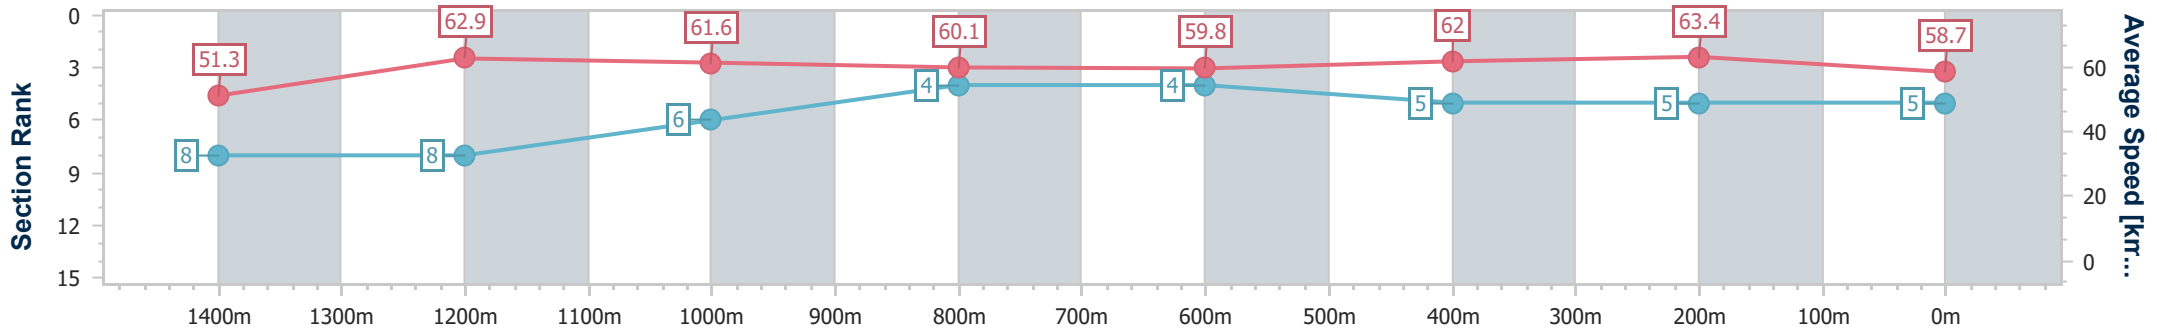

Section	Overall	1400m	1200m	1000m	800m	600m	400m	200m
Section Times	1:36.87 [5] (0:14.15)	1:22.72 [8] (0:11.46)	1:11.26 [8] (0:11.69)	0:59.57 [6] (0:12.08)	0:47.49 [4] (0:12.12)	0:35.37 [4] (0:11.73)	0:23.64 [5] (0:11.40)	0:12.24 [5] (0:12.24)
Average Speed [km/h]	51.3	62.9	61.6	60.1	59.8	62.0	63.4	58.7
Top Speed [km/h]	63.7	64.4	62.4	61.0	60.7	64.3	64.5	61.9
Avg. Dist. to Rail [m]	13.7	3.1	3.2	1.4	1.1	2.6	8.6	9.6
Avg. Stride Freq. [Hz]	2.2	2.3	2.3	2.2	2.2	2.3	2.3	2.2
Avg. Stride Length [m]	6.6	7.7	7.6	7.5	7.6	7.5	7.6	7.3