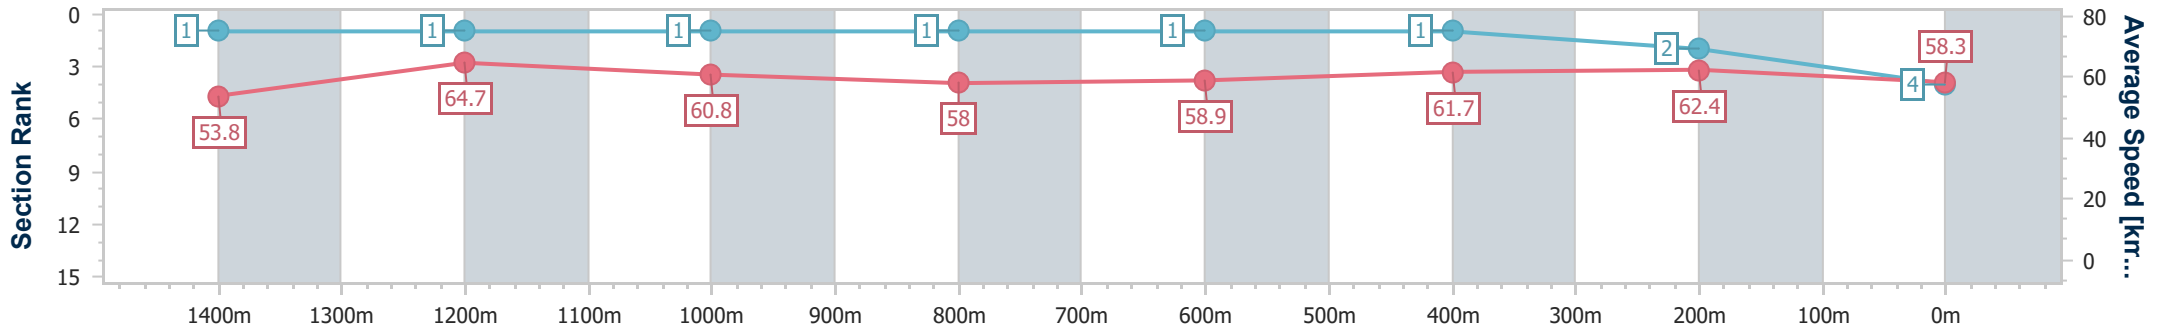

Horse/Jockey Name	Jetty
Final Rank	4
Fastest Section Time (Section)	0:11.15 (1400m)
Top Speed [km/h] (Section)	67.7 (Overall)
Race State	Finished

Eagle Farm QLD Professional
Race 8: MAGIC MILLIONS GOLD COAST MARCH BENCHMARK
85 Handicap - 1600m
15 February 2025 - 16:27
Track Rating: Soft 6, Weather: Overcast, Rail Position: +0.5m Entire

BRISBANE
RACING CLUB

Section	Overall	1400m	1200m	1000m	800m	600m	400m	200m
Section Times	1:36.77 [4] (0:13.46)	1:23.31 [1] (0:11.15)	1:12.16 [1] (0:11.82)	1:00.34 [1] (0:12.50)	0:47.84 [1] (0:12.25)	0:35.59 [1] (0:11.72)	0:23.87 [1] (0:11.52)	0:12.35 [2] (0:12.35)
Average Speed [km/h]	53.8	64.7	60.8	58.0	58.9	61.7	62.4	58.3
Top Speed [km/h]	67.7	67.0	62.9	58.8	60.3	62.9	63.5	61.1
Avg. Dist. to Rail [m]	9.3	2.1	2.1	1.3	0.3	0.6	5.7	7.3
Avg. Stride Freq. [Hz]	2.2	2.3	2.2	2.2	2.2	2.3	2.3	2.2
Avg. Stride Length [m]	6.8	7.8	7.7	7.4	7.5	7.5	7.5	7.3

- [ ] Ranking at each section and finish
- -.-.- No data available at this section
- NA No data available