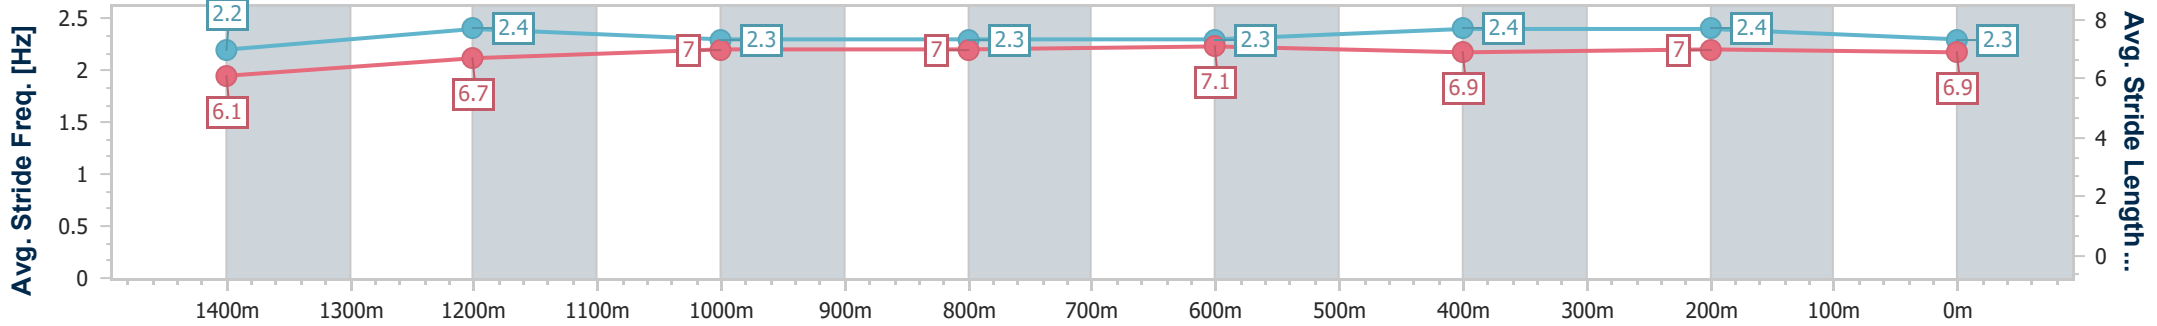

Horse/Jockey Name	Naval Seal
Final Rank	7
Fastest Section Time (Section)	0:11.41 (400m)
Top Speed [km/h] (Section)	64.8 (400m)
Race State	Finished

Eagle Farm QLD Professional
Race 8: MAGIC MILLIONS GOLD COAST MARCH BENCHMARK
85 Handicap - 1600m
15 February 2025 - 16:27
Track Rating: Soft 6, Weather: Overcast, Rail Position: +0.5m Entire

BRISBANE
RACING CLUB

Section	Overall	1400m	1200m	1000m	800m	600m	400m	200m
Section Times	1:37.14 [7] (0:14.30)	1:22.84 [10] (0:11.64)	1:11.20 [10] (0:11.89)	0:59.31 [10] (0:12.13)	0:47.18 [10] (0:11.96)	0:35.22 [10] (0:11.55)	0:23.67 [8] (0:11.41)	0:12.26 [9] (0:12.26)
Average Speed [km/h]	50.5	62.0	60.4	59.8	60.7	63.0	63.4	58.5
Top Speed [km/h]	63.5	63.4	61.3	61.2	62.2	64.1	64.8	61.0
Avg. Dist. to Rail [m]	10.2	1.3	1.7	1.0	2.0	2.5	8.3	12.1
Avg. Stride Freq. [Hz]	2.2	2.4	2.3	2.3	2.3	2.4	2.4	2.3
Avg. Stride Length [m]	6.1	6.7	7.0	7.0	7.1	6.9	7.0	6.9

- [ ] Ranking at each section and finish
- -.-.- No data available at this section
- NA No data available