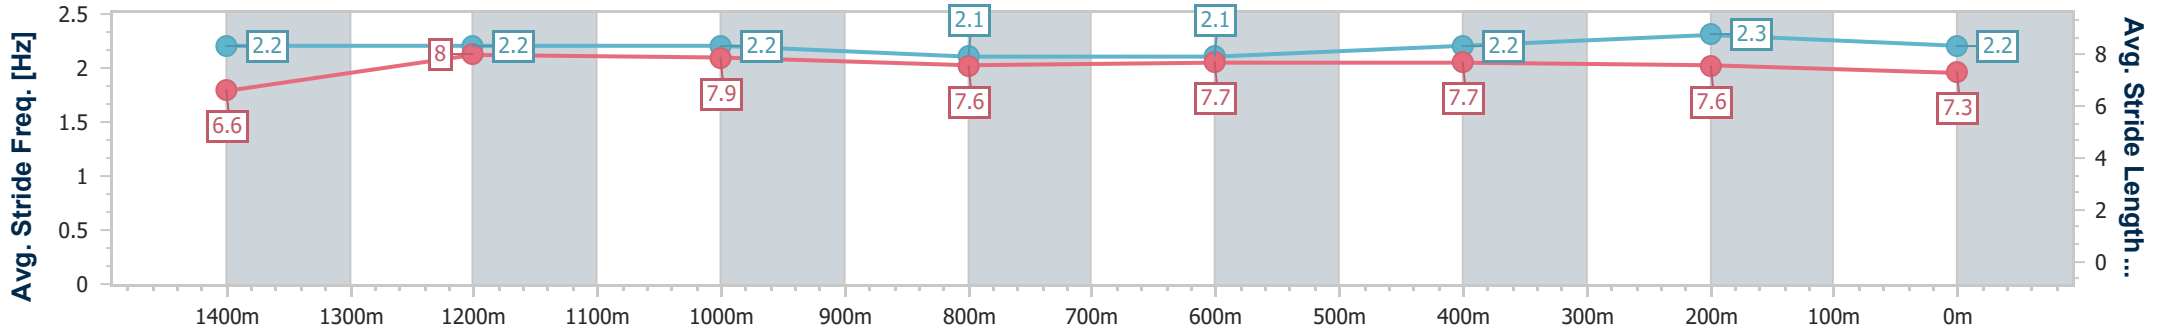

Horse/Jockey Name	Galifianakis
Final Rank	8
Fastest Section Time (Section)	0:11.34 (400m)
Top Speed [km/h] (Section)	65.1 (400m)
Race State	Finished

Eagle Farm QLD Professional
Race 8: MAGIC MILLIONS GOLD COAST MARCH BENCHMARK
85 Handicap - 1600m
15 February 2025 - 16:27
Track Rating: Soft 6, Weather: Overcast, Rail Position: +0.5m Entire

BRISBANE
RACING CLUB

Section	Overall	1400m	1200m	1000m	800m	600m	400m	200m
Section Times	1:37.21 [8] (0:14.08)	1:23.13 [6] (0:11.39)	1:11.74 [6] (0:11.87)	0:59.87 [7] (0:12.26)	0:47.61 [7] (0:12.24)	0:35.37 [7] (0:11.66)	0:23.71 [9] (0:11.34)	0:12.37 [8] (0:12.37)
Average Speed [km/h]	51.3	63.5	60.7	58.9	59.0	61.8	63.5	58.2
Top Speed [km/h]	65.0	65.0	61.4	59.8	60.6	62.7	65.1	61.2
Avg. Dist. to Rail [m]	11.0	2.3	2.0	1.2	0.2	0.6	4.4	6.2
Avg. Stride Freq. [Hz]	2.2	2.2	2.2	2.1	2.1	2.2	2.3	2.2
Avg. Stride Length [m]	6.6	8.0	7.9	7.6	7.7	7.7	7.6	7.3

- [ ] Ranking at each section and finish
- -.-.- No data available at this section
- NA No data available