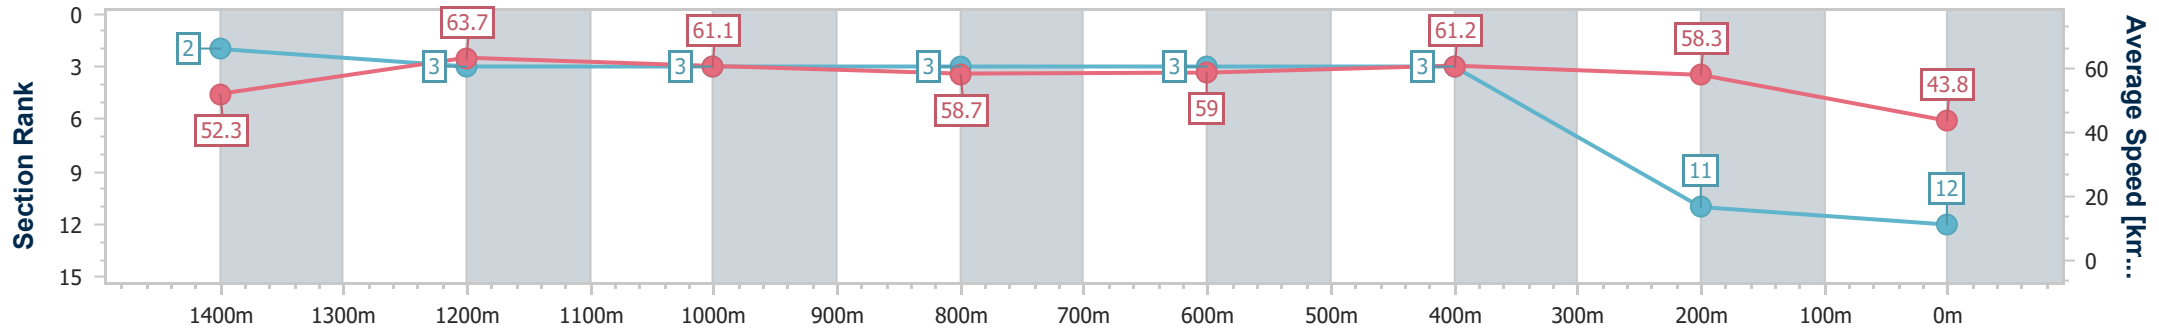

Horse/Jockey Name	Hollywood North
Final Rank	12
Fastest Section Time (Section)	0:11.28 (1400m)
Top Speed [km/h] (Section)	65.4 (Overall)
Race State	Finished

Eagle Farm QLD Professional
Race 8: MAGIC MILLIONS GOLD COAST MARCH BENCHMARK
85 Handicap - 1600m
15 February 2025 - 16:27

BRISBANE
RACING CLUB

Track Rating: Soft 6, Weather: Overcast, Rail Position: +0.5m Entire

Section	Overall	1400m	1200m	1000m	800m	600m	400m	200m
Section Times	1:41.94 [12] (0:13.79)	1:28.15 [2] (0:11.28)	1:16.87 [3] (0:11.82)	1:05.05 [3] (0:12.32)	0:52.73 [3] (0:12.18)	0:40.55 [3] (0:11.77)	0:28.78 [3] (0:12.33)	0:16.45 [11] (0:16.45)
Average Speed [km/h]	52.3	63.7	61.1	58.7	59.0	61.2	58.3	43.8
Top Speed [km/h]	65.4	65.3	62.5	59.1	60.4	61.7	61.1	53.7
Avg. Dist. to Rail [m]	6.9	1.4	1.6	0.6	0.2	0.4	3.6	7.3
Avg. Stride Freq. [Hz]	2.2	2.3	2.2	2.2	2.2	2.4	2.3	2.0
Avg. Stride Length [m]	6.6	7.6	7.5	7.5	7.4	7.2	7.1	6.0

- [ ] Ranking at each section and finish
- -.-.- No data available at this section
- NA No data available