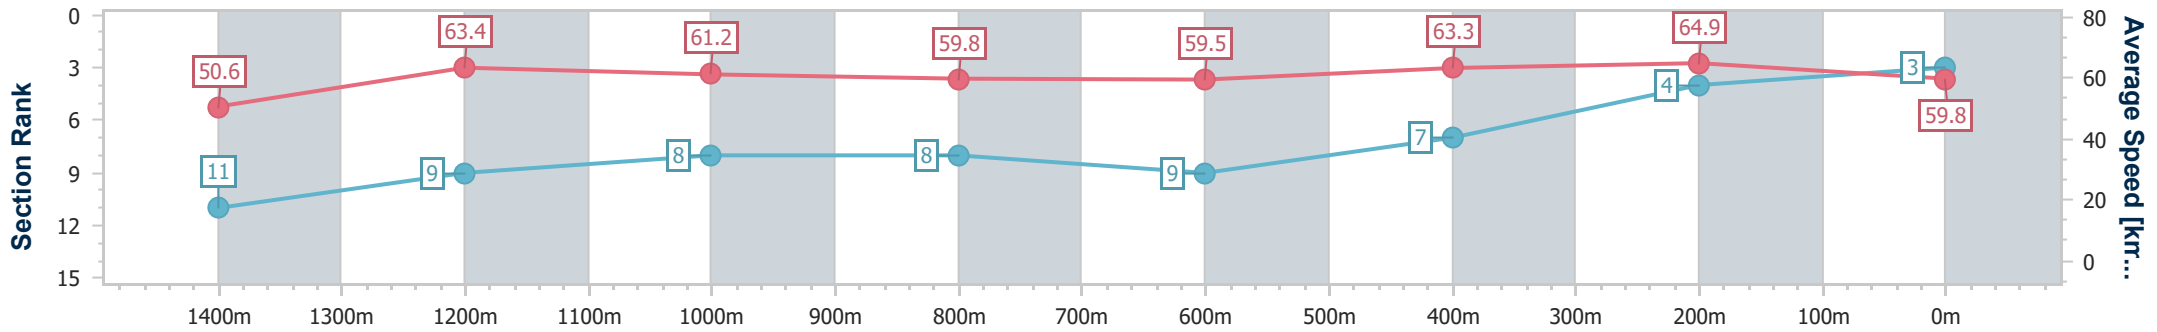

Horse/Jockey Name	Rising Pacific
Final Rank	3
Fastest Section Time (Section)	0:11.12 (400m)
Top Speed [km/h] (Section)	67.9 (Overall)
Race State	Finished

Eagle Farm QLD Professional
Race 8: MAGIC MILLIONS GOLD COAST MARCH BENCHMARK
85 Handicap - 1600m
15 February 2025 - 16:27
Track Rating: Soft 6, Weather: Overcast, Rail Position: +0.5m Entire

BRISBANE
RACING CLUB

Section	Overall	1400m	1200m	1000m	800m	600m	400m	200m
Section Times	1:36.60 [3] (0:14.30)	1:22.30 [11] (0:11.34)	1:10.96 [9] (0:11.78)	0:59.18 [8] (0:12.24)	0:46.94 [8] (0:12.24)	0:34.70 [9] (0:11.56)	0:23.14 [7] (0:11.12)	0:12.02 [4] (0:12.02)
Average Speed [km/h]	50.6	63.4	61.2	59.8	59.5	63.3	64.9	59.8
Top Speed [km/h]	67.9	65.3	61.8	61.4	61.4	66.0	66.4	63.1
Avg. Dist. to Rail [m]	11.3	2.4	2.9	2.7	3.1	3.3	10.1	11.4
Avg. Stride Freq. [Hz]	2.1	2.3	2.3	2.2	2.2	2.3	2.5	2.3
Avg. Stride Length [m]	6.7	7.7	7.5	7.4	7.4	7.6	7.3	7.2

- [ ] Ranking at each section and finish
- -.-.- No data available at this section
- NA No data available