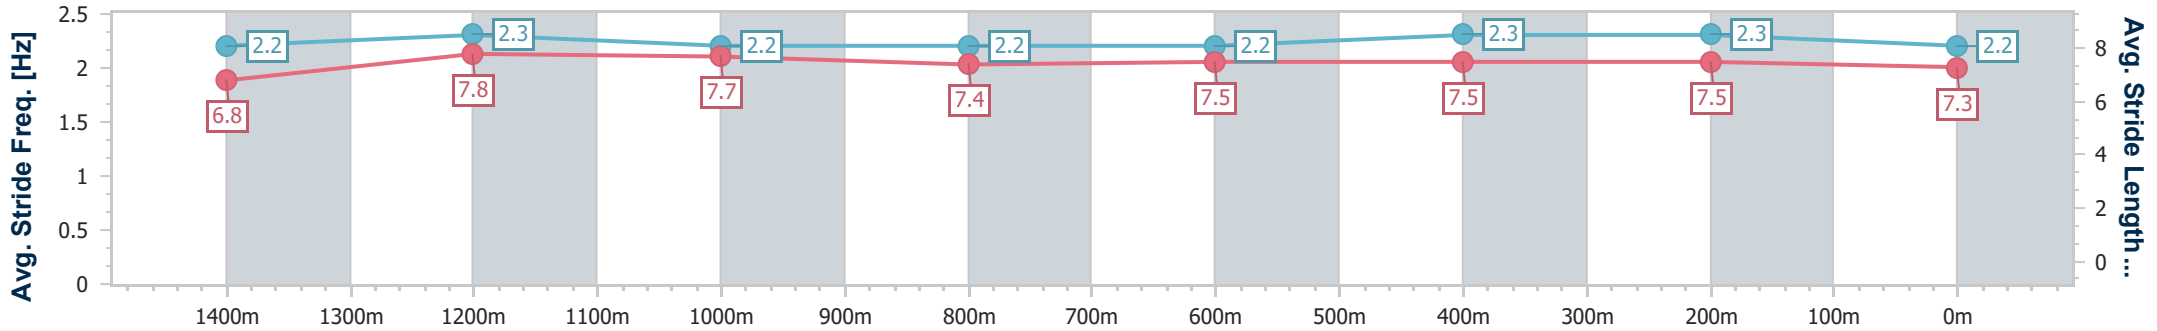

Horse/Jockey Name	Jetty
Final Rank	4
Fastest Section Time (Section)	0:11.15 (1400m)
Top Speed [km/h] (Section)	67.7 (Overall)
Race State	Finished

Eagle Farm QLD Professional
Race 8: MAGIC MILLIONS GOLD COAST MARCH BENCHMARK
85 Handicap - 1600m
15 February 2025 - 16:27
Track Rating: Soft 6, Weather: Overcast, Rail Position: +0.5m Entire

BRISBANE
RACING CLUB

Section	Overall	1400m	1200m	1000m	800m	600m	400m	200m
Section Times	1:36.77 [4] (0:13.46)	1:23.31 [1] (0:11.15)	1:12.16 [1] (0:11.82)	1:00.34 [1] (0:12.50)	0:47.84 [1] (0:12.25)	0:35.59 [1] (0:11.72)	0:23.87 [1] (0:11.52)	0:12.35 [2] (0:12.35)
Average Speed [km/h]	53.8	64.7	60.8	58.0	58.9	61.7	62.4	58.3
Top Speed [km/h]	67.7	67.0	62.9	58.8	60.3	62.9	63.5	61.1
Avg. Dist. to Rail [m]	9.3	2.1	2.1	1.3	0.3	0.6	5.7	7.3
Avg. Stride Freq. [Hz]	2.2	2.3	2.2	2.2	2.2	2.3	2.3	2.2
Avg. Stride Length [m]	6.8	7.8	7.7	7.4	7.5	7.5	7.5	7.3

- [ ] Ranking at each section and finish
- -.-.- No data available at this section
- NA No data available