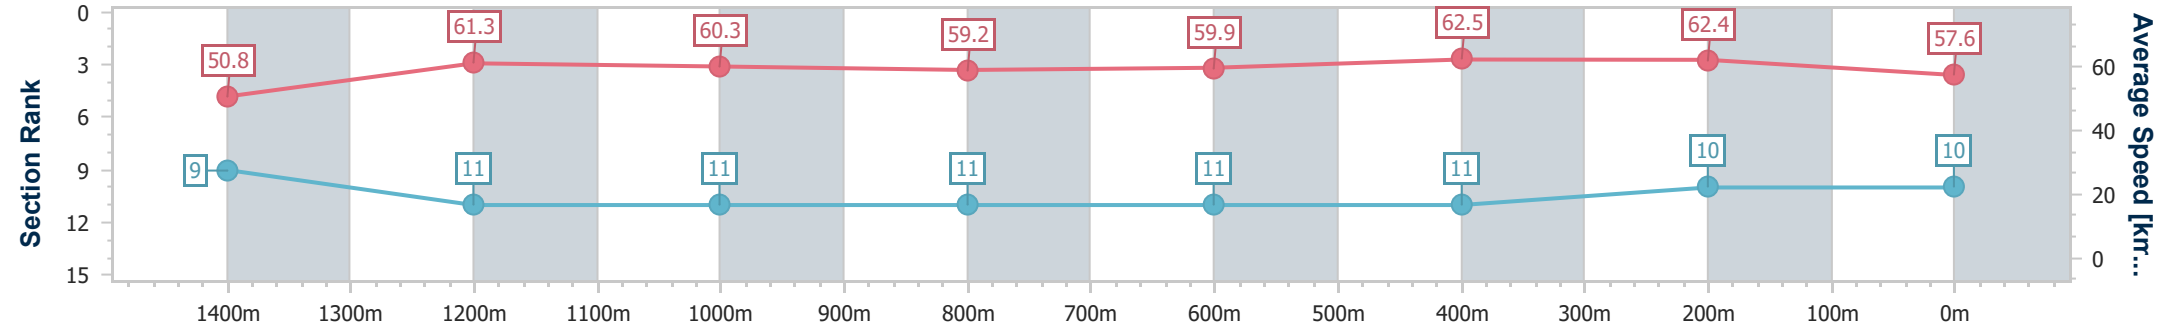

Horse/Jockey Name	Port Philip
Final Rank	10
Fastest Section Time (Section)	0:11.57 (400m)
Top Speed [km/h] (Section)	65.2 (600m)
Race State	Finished

Eagle Farm QLD Professional
Race 8: MAGIC MILLIONS GOLD COAST MARCH BENCHMARK
85 Handicap - 1600m
15 February 2025 - 16:27
Track Rating: Soft 6, Weather: Overcast, Rail Position: +0.5m Entire

BRISBANE
RACING CLUB

Section	Overall	1400m	1200m	1000m	800m	600m	400m	200m
Section Times	1:37.74 [10] (0:14.27)	1:23.47 [9] (0:11.76)	1:11.71 [11] (0:11.93)	0:59.78 [11] (0:12.07)	0:47.71 [11] (0:11.99)	0:35.72 [11] (0:11.64)	0:24.08 [11] (0:11.57)	0:12.51 [10] (0:12.51)
Average Speed [km/h]	50.8	61.3	60.3	59.2	59.9	62.5	62.4	57.6
Top Speed [km/h]	63.7	63.8	60.9	60.6	61.1	65.2	65.1	59.4
Avg. Dist. to Rail [m]	12.5	2.8	0.9	1.5	1.0	2.7	11.9	15.6
Avg. Stride Freq. [Hz]	2.3	2.3	2.3	2.3	2.3	2.3	2.4	2.3
Avg. Stride Length [m]	6.2	7.3	7.3	7.3	7.3	7.2	7.4	7.1

- [ ] Ranking at each section and finish
- -.-.- No data available at this section
- NA No data available