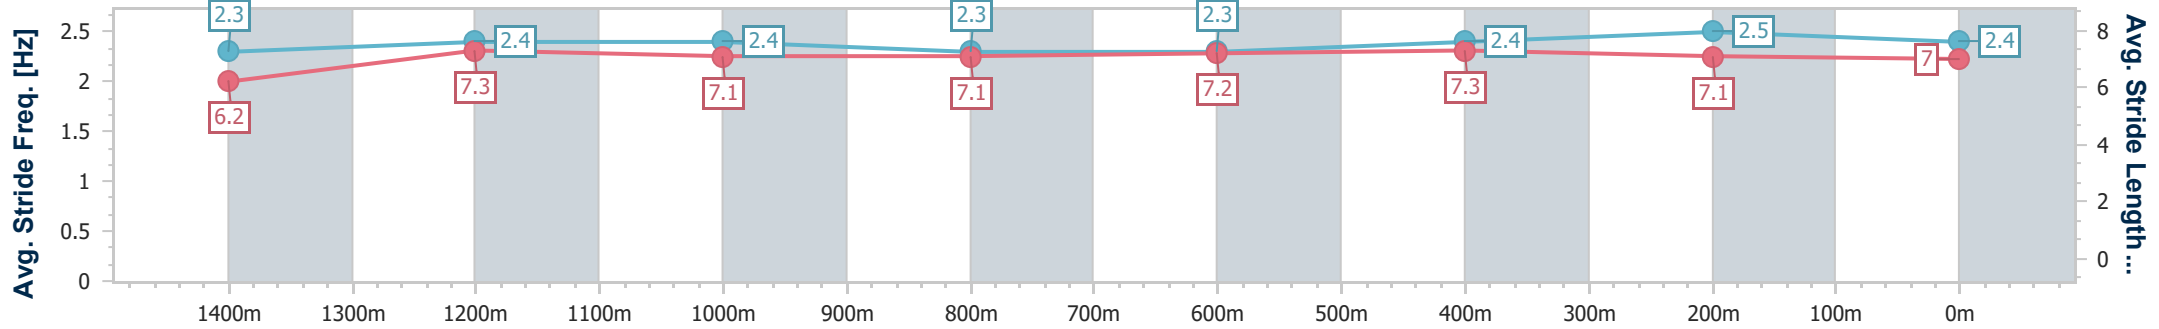

BRISBANE  
 RACING CLUB

Track Rating: Soft 6, Weather: Overcast, Rail Position: +0.5m Entire

Section	Overall	1400m	1200m	1000m	800m	600m	400m	200m
Section Times	1:36.33 [1] (0:13.93)	1:22.40 [5] (0:11.42)	1:10.98 [5] (0:11.88)	0:59.10 [5] (0:12.31)	0:46.79 [6] (0:12.09)	0:34.70 [6] (0:11.65)	0:23.05 [6] (0:11.14)	0:11.91 [1] (0:11.91)
Average Speed [km/h]	51.9	63.1	60.8	59.1	60.1	62.6	64.5	60.4
Top Speed [km/h]	65.0	64.9	61.6	59.8	61.6	64.3	66.0	63.7
Avg. Dist. to Rail [m]	9.5	3.0	2.9	2.2	1.7	2.6	10.6	10.2
Avg. Stride Freq. [Hz]	2.3	2.4	2.4	2.3	2.3	2.4	2.5	2.4
Avg. Stride Length [m]	6.2	7.3	7.1	7.1	7.2	7.3	7.1	7.0