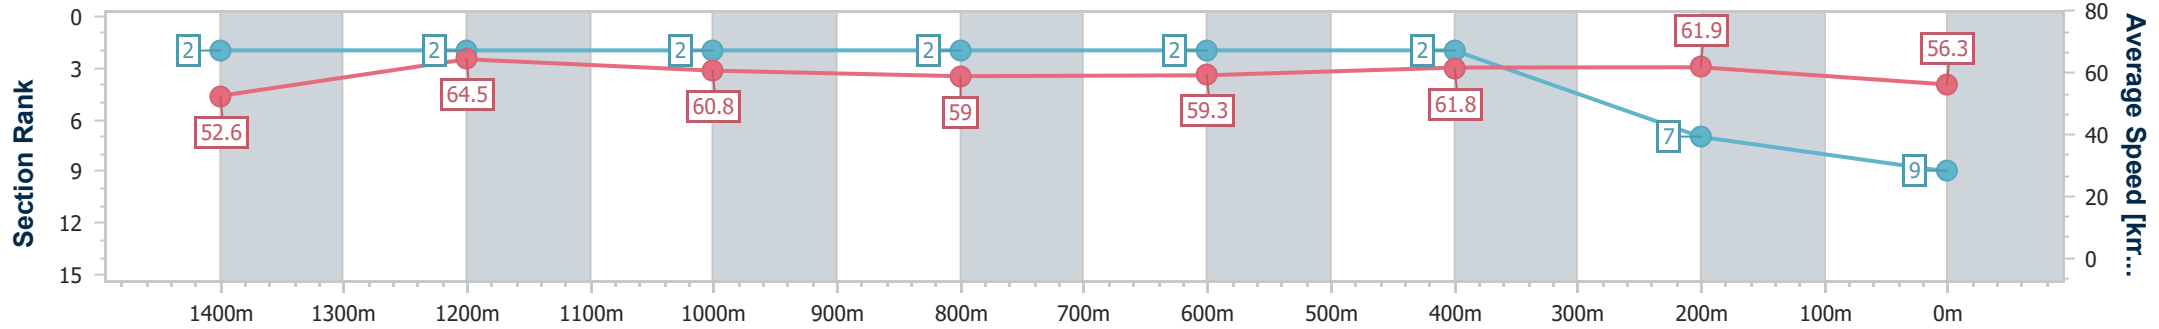

Horse/Jockey Name	Kipling's Journey
Final Rank	9
Fastest Section Time (Section)	0:11.15 (1400m)
Top Speed [km/h] (Section)	66.4 (Overall)
Race State	Finished

Eagle Farm QLD Professional
Race 8: MAGIC MILLIONS GOLD COAST MARCH BENCHMARK
85 Handicap - 1600m
15 February 2025 - 16:27
Track Rating: Soft 6, Weather: Overcast, Rail Position: +0.5m Entire

BRISBANE
RACING CLUB

Section	Overall	1400m	1200m	1000m	800m	600m	400m	200m
Section Times	1:37.47 [9] (0:13.79)	1:23.68 [2] (0:11.15)	1:12.53 [2] (0:11.86)	1:00.67 [2] (0:12.33)	0:48.34 [2] (0:12.16)	0:36.18 [2] (0:11.77)	0:24.41 [2] (0:11.67)	0:12.74 [7] (0:12.74)
Average Speed [km/h]	52.6	64.5	60.8	59.0	59.3	61.8	61.9	56.3
Top Speed [km/h]	66.4	66.2	62.1	59.6	60.7	63.2	63.5	59.1
Avg. Dist. to Rail [m]	11.1	3.0	2.6	1.4	0.6	2.0	7.7	9.4
Avg. Stride Freq. [Hz]	2.2	2.2	2.2	2.1	2.1	2.2	2.2	2.1
Avg. Stride Length [m]	6.6	8.1	7.8	7.7	7.7	7.7	7.6	7.4

- [ ] Ranking at each section and finish
- -.-.- No data available at this section
- NA No data available