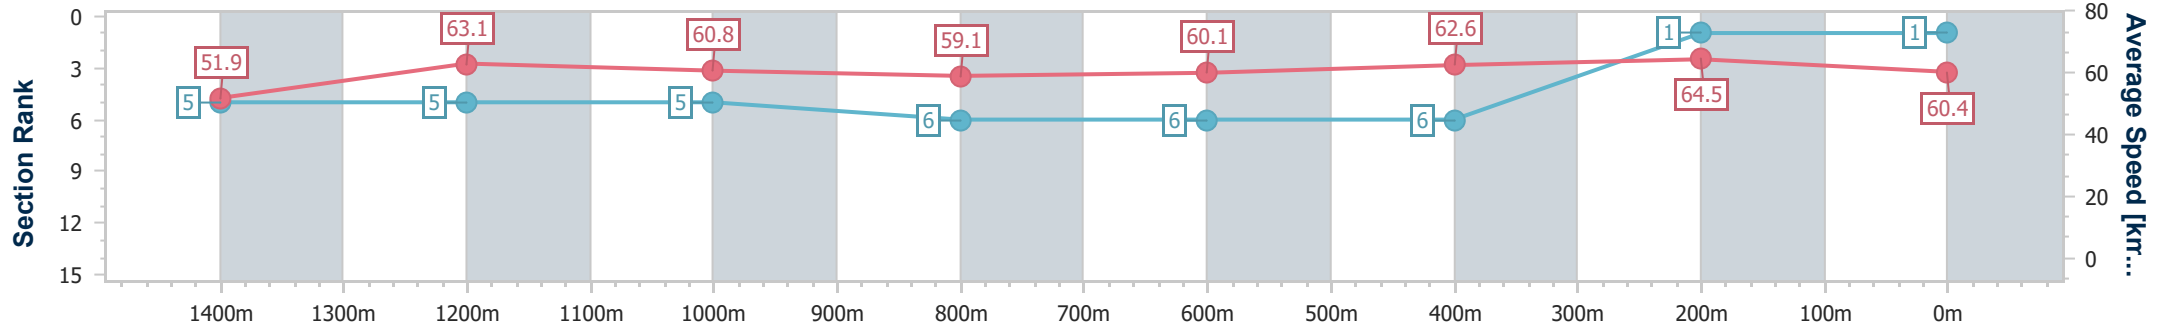

BRISBANE  
 RACING CLUB

Track Rating: Soft 6, Weather: Overcast, Rail Position: +0.5m Entire

Section	Overall	1400m	1200m	1000m	800m	600m	400m	200m
Section Times	1:36.33 [1] (0:13.93)	1:22.40 [5] (0:11.42)	1:10.98 [5] (0:11.88)	0:59.10 [5] (0:12.31)	0:46.79 [6] (0:12.09)	0:34.70 [6] (0:11.65)	0:23.05 [6] (0:11.14)	0:11.91 [1] (0:11.91)
Average Speed [km/h]	51.9	63.1	60.8	59.1	60.1	62.6	64.5	60.4
Top Speed [km/h]	65.0	64.9	61.6	59.8	61.6	64.3	66.0	63.7
Avg. Dist. to Rail [m]	9.5	3.0	2.9	2.2	1.7	2.6	10.6	10.2
Avg. Stride Freq. [Hz]	2.3	2.4	2.4	2.3	2.3	2.4	2.5	2.4
Avg. Stride Length [m]	6.2	7.3	7.1	7.1	7.2	7.3	7.1	7.0