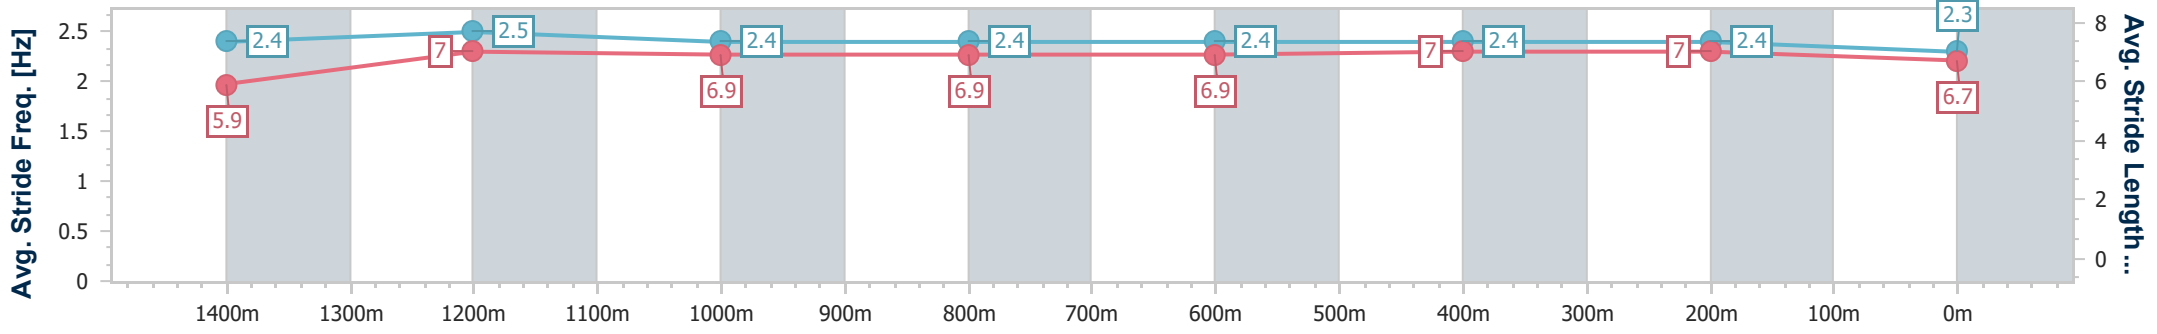

Horse/Jockey Name	A Deel Of Humour
Final Rank	11
Fastest Section Time (Section)	0:11.48 (1400m)
Top Speed [km/h] (Section)	64.8 (Overall)
Race State	Finished

Eagle Farm QLD Professional
Race 8: MAGIC MILLIONS GOLD COAST MARCH BENCHMARK
85 Handicap - 1600m
15 February 2025 - 16:27
Track Rating: Soft 6, Weather: Overcast, Rail Position: +0.5m Entire

BRISBANE
RACING CLUB

Section	Overall	1400m	1200m	1000m	800m	600m	400m	200m
Section Times	1:38.65 [11] (0:14.11)	1:24.54 [7] (0:11.48)	1:13.06 [7] (0:11.90)	1:01.16 [9] (0:12.24)	0:48.92 [9] (0:12.16)	0:36.76 [8] (0:11.75)	0:25.01 [10] (0:11.86)	0:13.15 [12] (0:13.15)
Average Speed [km/h]	51.2	62.9	60.5	59.3	59.6	61.6	60.7	54.8
Top Speed [km/h]	64.8	64.1	61.4	59.7	60.8	62.4	63.6	58.0
Avg. Dist. to Rail [m]	7.4	1.6	2.0	1.4	0.9	1.1	4.9	8.9
Avg. Stride Freq. [Hz]	2.4	2.5	2.4	2.4	2.4	2.4	2.4	2.3
Avg. Stride Length [m]	5.9	7.0	6.9	6.9	6.9	7.0	7.0	6.7

- [ ] Ranking at each section and finish
- -.-.- No data available at this section
- NA No data available