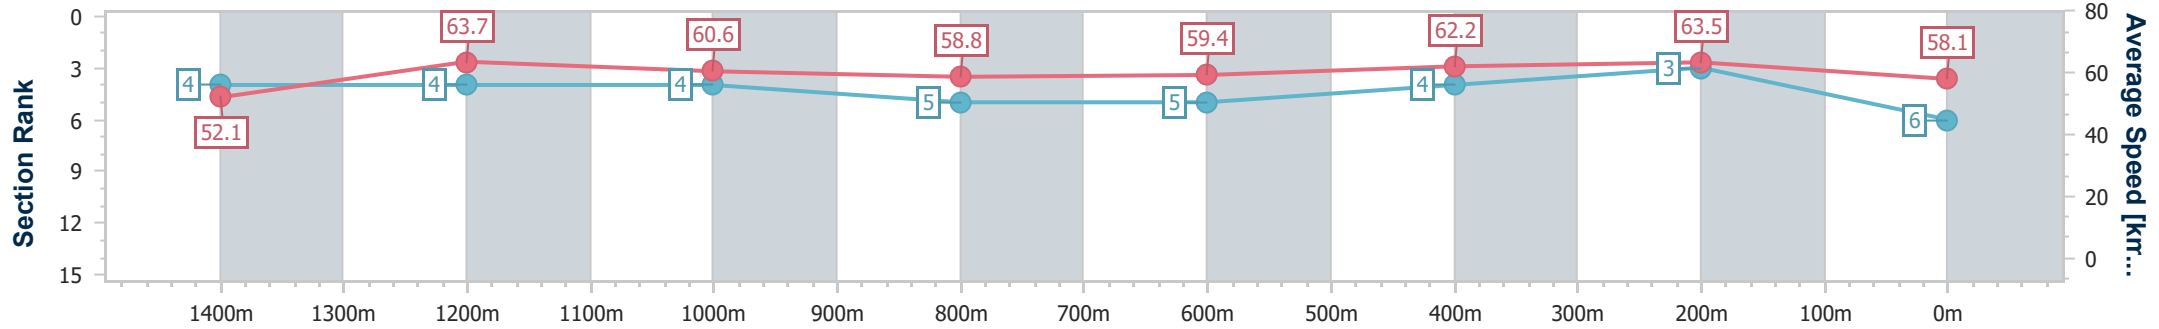

Horse/Jockey Name	Liberty Steps
Final Rank	6
Fastest Section Time (Section)	0:11.32 (400m)
Top Speed [km/h] (Section)	65.5 (1400m)
Race State	Finished

Eagle Farm QLD Professional
Race 8: MAGIC MILLIONS GOLD COAST MARCH BENCHMARK
85 Handicap - 1600m
15 February 2025 - 16:27
Track Rating: Soft 6, Weather: Overcast, Rail Position: +0.5m Entire

BRISBANE
RACING CLUB

Section	Overall	1400m	1200m	1000m	800m	600m	400m	200m
Section Times	1:36.91 [6] (0:13.88)	1:23.03 [4] (0:11.34)	1:11.69 [4] (0:11.91)	0:59.78 [4] (0:12.28)	0:47.50 [5] (0:12.17)	0:35.33 [5] (0:11.62)	0:23.71 [4] (0:11.32)	0:12.39 [3] (0:12.39)
Average Speed [km/h]	52.1	63.7	60.6	58.8	59.4	62.2	63.5	58.1
Top Speed [km/h]	65.5	65.5	62.0	59.7	60.9	63.5	65.4	61.4
Avg. Dist. to Rail [m]	9.0	2.9	2.9	1.2	0.1	1.3	5.8	7.2
Avg. Stride Freq. [Hz]	2.3	2.4	2.3	2.2	2.2	2.3	2.4	2.3
Avg. Stride Length [m]	6.4	7.5	7.4	7.3	7.3	7.3	7.4	7.1

- [ ] Ranking at each section and finish
- -.-.- No data available at this section
- NA No data available