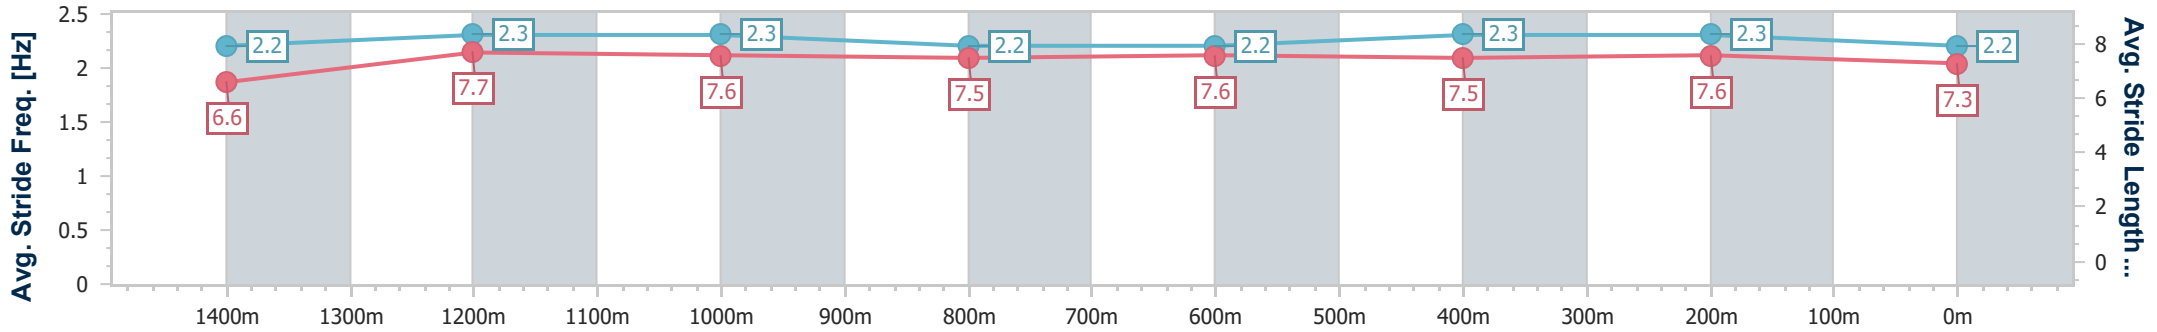

Section	Overall	1400m	1200m	1000m	800m	600m	400m	200m
Section Times	1:36.87 [5] (0:14.15)	1:22.72 [8] (0:11.46)	1:11.26 [8] (0:11.69)	0:59.57 [6] (0:12.08)	0:47.49 [4] (0:12.12)	0:35.37 [4] (0:11.73)	0:23.64 [5] (0:11.40)	0:12.24 [5] (0:12.24)
Average Speed [km/h]	51.3	62.9	61.6	60.1	59.8	62.0	63.4	58.7
Top Speed [km/h]	63.7	64.4	62.4	61.0	60.7	64.3	64.5	61.9
Avg. Dist. to Rail [m]	13.7	3.1	3.2	1.4	1.1	2.6	8.6	9.6
Avg. Stride Freq. [Hz]	2.2	2.3	2.3	2.2	2.2	2.3	2.3	2.2
Avg. Stride Length [m]	6.6	7.7	7.6	7.5	7.6	7.5	7.6	7.3