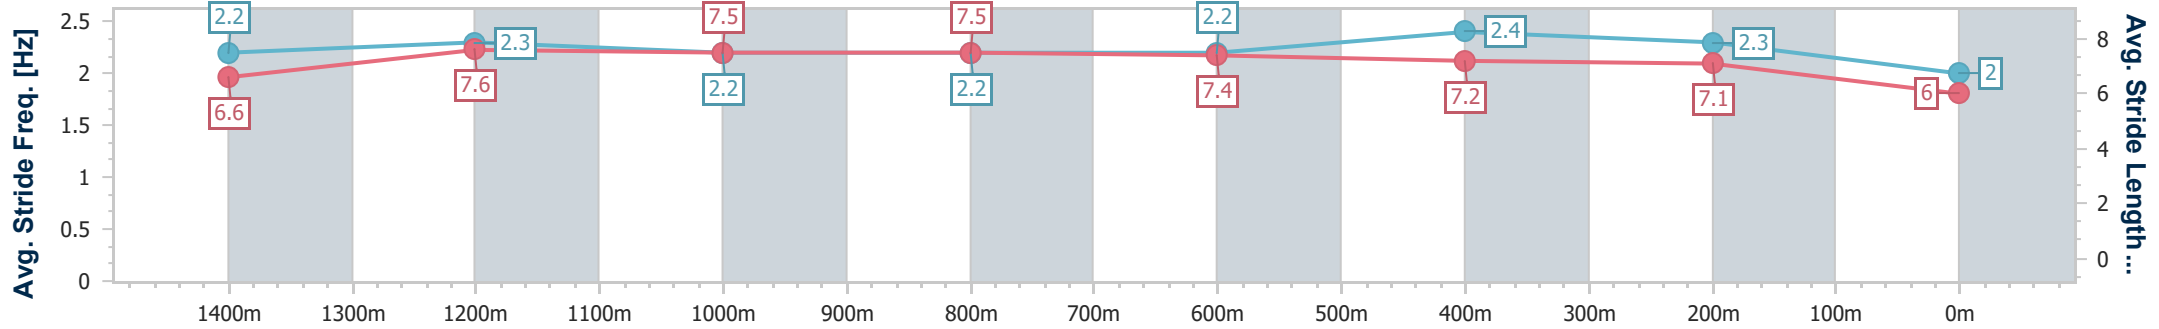

Horse/Jockey Name	Hollywood North
Final Rank	12
Fastest Section Time (Section)	0:11.28 (1400m)
Top Speed [km/h] (Section)	65.4 (Overall)
Race State	Finished

Eagle Farm QLD Professional
Race 8: MAGIC MILLIONS GOLD COAST MARCH BENCHMARK
85 Handicap - 1600m
15 February 2025 - 16:27

BRISBANE
RACING CLUB

Track Rating: Soft 6, Weather: Overcast, Rail Position: +0.5m Entire

Section	Overall	1400m	1200m	1000m	800m	600m	400m	200m
Section Times	1:41.94 [12] (0:13.79)	1:28.15 [2] (0:11.28)	1:16.87 [3] (0:11.82)	1:05.05 [3] (0:12.32)	0:52.73 [3] (0:12.18)	0:40.55 [3] (0:11.77)	0:28.78 [3] (0:12.33)	0:16.45 [11] (0:16.45)
Average Speed [km/h]	52.3	63.7	61.1	58.7	59.0	61.2	58.3	43.8
Top Speed [km/h]	65.4	65.3	62.5	59.1	60.4	61.7	61.1	53.7
Avg. Dist. to Rail [m]	6.9	1.4	1.6	0.6	0.2	0.4	3.6	7.3
Avg. Stride Freq. [Hz]	2.2	2.3	2.2	2.2	2.2	2.4	2.3	2.0
Avg. Stride Length [m]	6.6	7.6	7.5	7.5	7.4	7.2	7.1	6.0

- [ ] Ranking at each section and finish
- -.-.- No data available at this section
- NA No data available