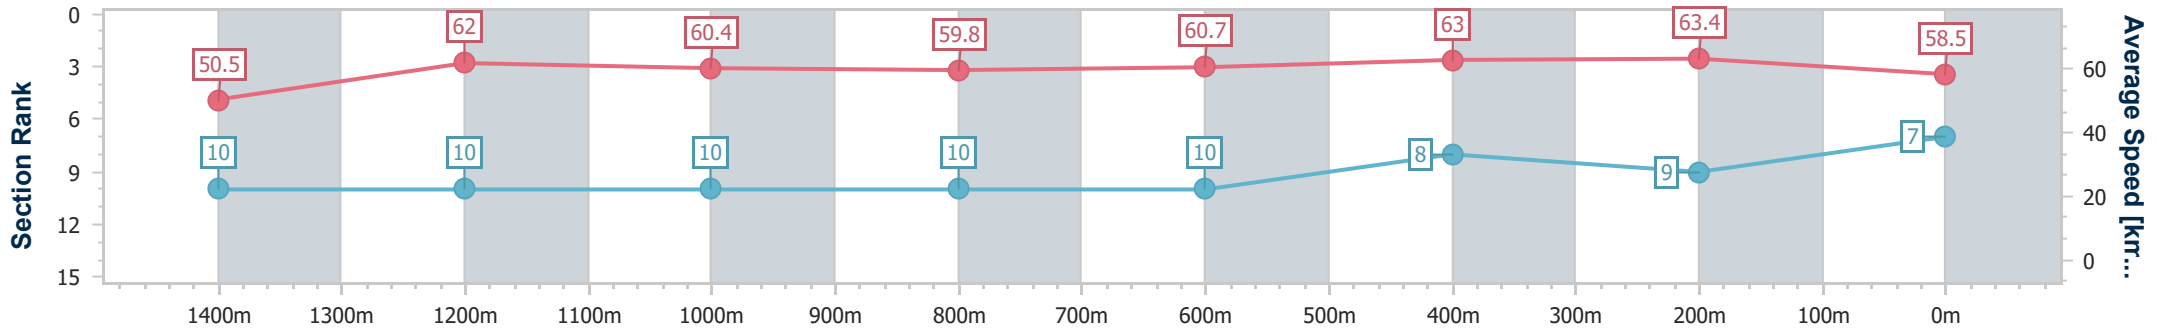

Horse/Jockey Name	Naval Seal
Final Rank	7
Fastest Section Time (Section)	0:11.41 (400m)
Top Speed [km/h] (Section)	64.8 (400m)
Race State	Finished

Eagle Farm QLD Professional
Race 8: MAGIC MILLIONS GOLD COAST MARCH BENCHMARK
85 Handicap - 1600m
15 February 2025 - 16:27
Track Rating: Soft 6, Weather: Overcast, Rail Position: +0.5m Entire

BRISBANE
RACING CLUB

Section	Overall	1400m	1200m	1000m	800m	600m	400m	200m
Section Times	1:37.14 [7] (0:14.30)	1:22.84 [10] (0:11.64)	1:11.20 [10] (0:11.89)	0:59.31 [10] (0:12.13)	0:47.18 [10] (0:11.96)	0:35.22 [10] (0:11.55)	0:23.67 [8] (0:11.41)	0:12.26 [9] (0:12.26)
Average Speed [km/h]	50.5	62.0	60.4	59.8	60.7	63.0	63.4	58.5
Top Speed [km/h]	63.5	63.4	61.3	61.2	62.2	64.1	64.8	61.0
Avg. Dist. to Rail [m]	10.2	1.3	1.7	1.0	2.0	2.5	8.3	12.1
Avg. Stride Freq. [Hz]	2.2	2.4	2.3	2.3	2.3	2.4	2.4	2.3
Avg. Stride Length [m]	6.1	6.7	7.0	7.0	7.1	6.9	7.0	6.9

- [ ] Ranking at each section and finish
- -.-.- No data available at this section
- NA No data available