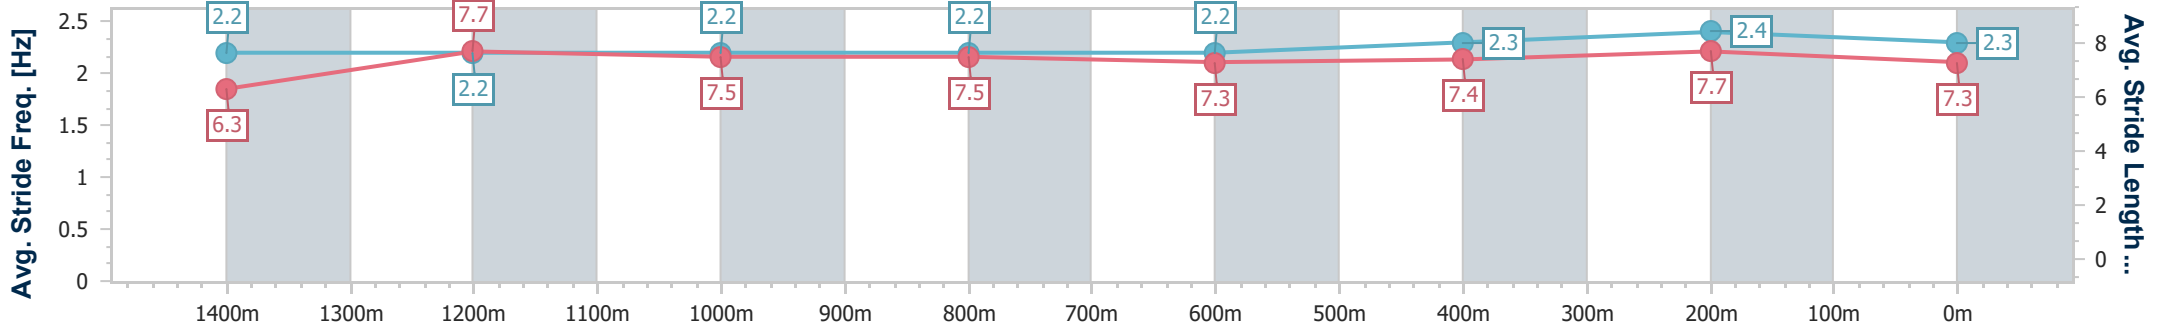

Horse/Jockey Name	Cunnamulla Fella
Final Rank	2
Fastest Section Time (Section)	0:10.92 (400m)
Top Speed [km/h] (Section)	67.4 (400m)
Race State	Finished

Eagle Farm QLD Professional
Race 8: MAGIC MILLIONS GOLD COAST MARCH BENCHMARK
85 Handicap - 1600m
15 February 2025 - 16:27
Track Rating: Soft 6, Weather: Overcast, Rail Position: +0.5m Entire

BRISBANE
RACING CLUB

Section	Overall	1400m	1200m	1000m	800m	600m	400m	200m
Section Times	1:36.49 [2] (0:14.55)	1:21.94 [12] (0:11.58)	1:10.36 [12] (0:11.92)	0:58.44 [12] (0:12.17)	0:46.27 [12] (0:12.10)	0:34.17 [12] (0:11.40)	0:22.77 [12] (0:10.92)	0:11.85 [6] (0:11.85)
Average Speed [km/h]	49.8	62.2	60.7	59.6	60.1	64.2	66.1	60.8
Top Speed [km/h]	64.5	65.1	61.8	60.6	61.2	66.2	67.4	64.1
Avg. Dist. to Rail [m]	14.3	3.2	3.2	2.0	1.9	3.8	14.2	14.8
Avg. Stride Freq. [Hz]	2.2	2.2	2.2	2.2	2.2	2.3	2.4	2.3
Avg. Stride Length [m]	6.3	7.7	7.5	7.5	7.3	7.4	7.7	7.3

- [ ] Ranking at each section and finish
- -.-.- No data available at this section
- NA No data available