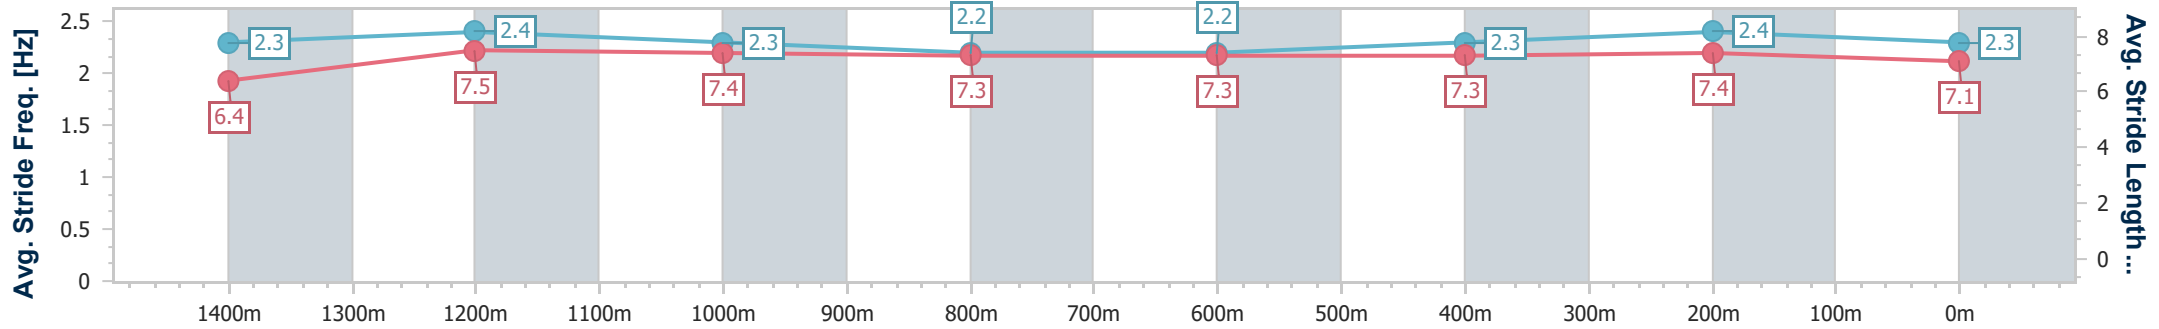

Horse/Jockey Name	Liberty Steps
Final Rank	6
Fastest Section Time (Section)	0:11.32 (400m)
Top Speed [km/h] (Section)	65.5 (1400m)
Race State	Finished

Eagle Farm QLD Professional
Race 8: MAGIC MILLIONS GOLD COAST MARCH BENCHMARK
85 Handicap - 1600m
15 February 2025 - 16:27
Track Rating: Soft 6, Weather: Overcast, Rail Position: +0.5m Entire

BRISBANE
RACING CLUB

Section	Overall	1400m	1200m	1000m	800m	600m	400m	200m
Section Times	1:36.91 [6] (0:13.88)	1:23.03 [4] (0:11.34)	1:11.69 [4] (0:11.91)	0:59.78 [4] (0:12.28)	0:47.50 [5] (0:12.17)	0:35.33 [5] (0:11.62)	0:23.71 [4] (0:11.32)	0:12.39 [3] (0:12.39)
Average Speed [km/h]	52.1	63.7	60.6	58.8	59.4	62.2	63.5	58.1
Top Speed [km/h]	65.5	65.5	62.0	59.7	60.9	63.5	65.4	61.4
Avg. Dist. to Rail [m]	9.0	2.9	2.9	1.2	0.1	1.3	5.8	7.2
Avg. Stride Freq. [Hz]	2.3	2.4	2.3	2.2	2.2	2.3	2.4	2.3
Avg. Stride Length [m]	6.4	7.5	7.4	7.3	7.3	7.3	7.4	7.1

- [ ] Ranking at each section and finish
- -.-.- No data available at this section
- NA No data available