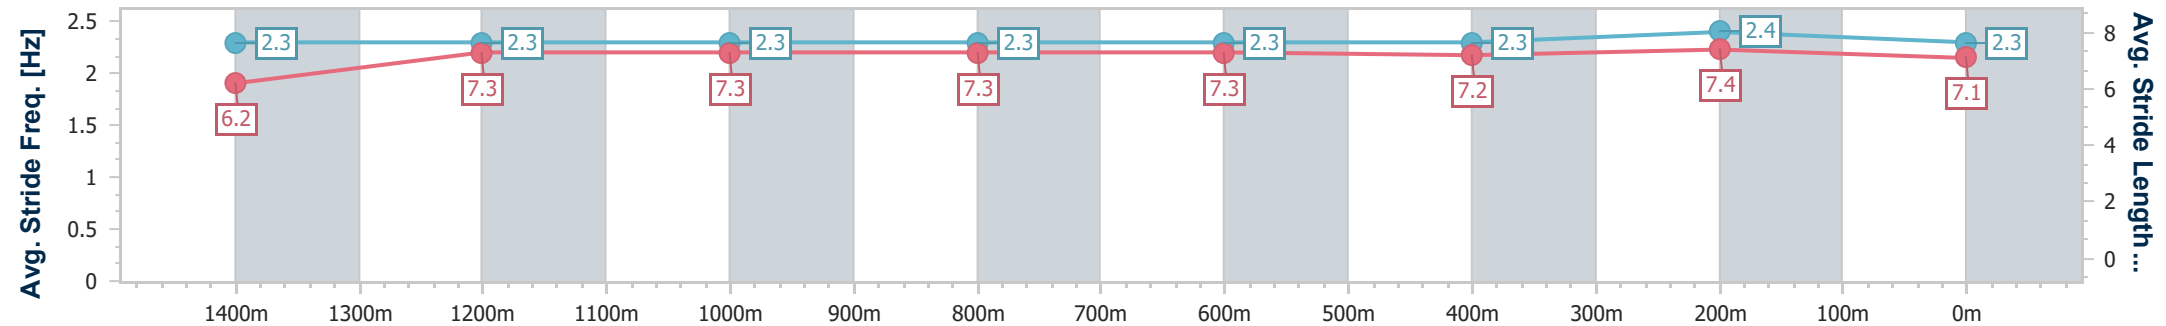

Horse/Jockey Name	Port Philip
Final Rank	10
Fastest Section Time (Section)	0:11.57 (400m)
Top Speed [km/h] (Section)	65.2 (600m)
Race State	Finished

Eagle Farm QLD Professional
Race 8: MAGIC MILLIONS GOLD COAST MARCH BENCHMARK
85 Handicap - 1600m
15 February 2025 - 16:27
Track Rating: Soft 6, Weather: Overcast, Rail Position: +0.5m Entire

BRISBANE
RACING CLUB

Section	Overall	1400m	1200m	1000m	800m	600m	400m	200m
Section Times	1:37.74 [10] (0:14.27)	1:23.47 [9] (0:11.76)	1:11.71 [11] (0:11.93)	0:59.78 [11] (0:12.07)	0:47.71 [11] (0:11.99)	0:35.72 [11] (0:11.64)	0:24.08 [11] (0:11.57)	0:12.51 [10] (0:12.51)
Average Speed [km/h]	50.8	61.3	60.3	59.2	59.9	62.5	62.4	57.6
Top Speed [km/h]	63.7	63.8	60.9	60.6	61.1	65.2	65.1	59.4
Avg. Dist. to Rail [m]	12.5	2.8	0.9	1.5	1.0	2.7	11.9	15.6
Avg. Stride Freq. [Hz]	2.3	2.3	2.3	2.3	2.3	2.3	2.4	2.3
Avg. Stride Length [m]	6.2	7.3	7.3	7.3	7.3	7.2	7.4	7.1

- [ ] Ranking at each section and finish
- -.-.- No data available at this section
- NA No data available