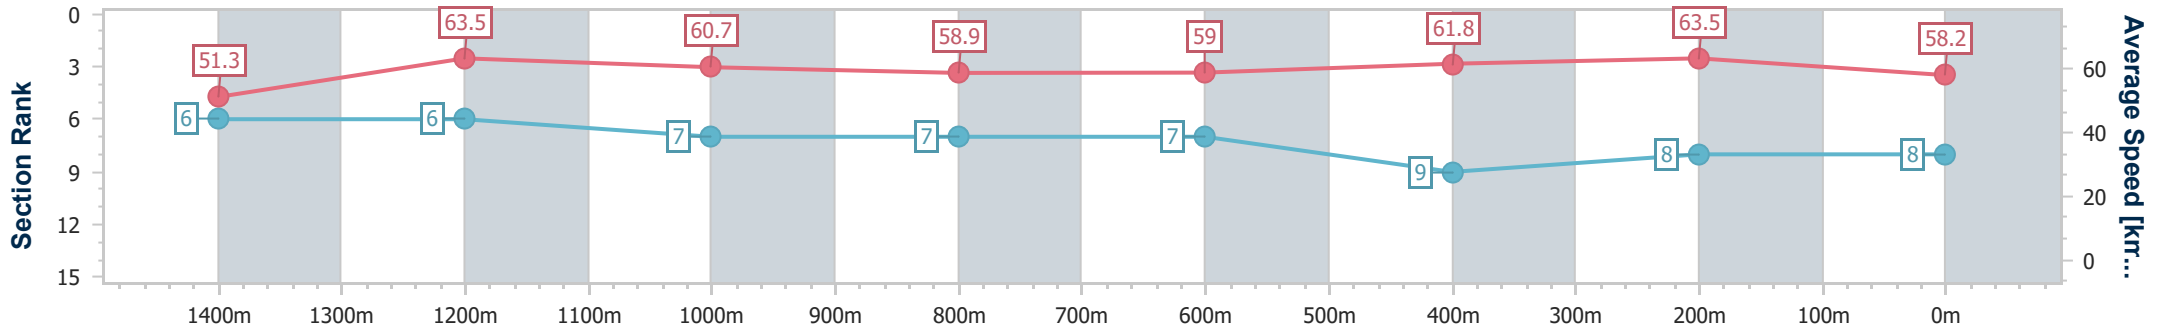

Horse/Jockey Name	Galifianakis
Final Rank	8
Fastest Section Time (Section)	0:11.34 (400m)
Top Speed [km/h] (Section)	65.1 (400m)
Race State	Finished

Eagle Farm QLD Professional
Race 8: MAGIC MILLIONS GOLD COAST MARCH BENCHMARK
85 Handicap - 1600m
15 February 2025 - 16:27
Track Rating: Soft 6, Weather: Overcast, Rail Position: +0.5m Entire

BRISBANE
RACING CLUB

Section	Overall	1400m	1200m	1000m	800m	600m	400m	200m
Section Times	1:37.21 [8] (0:14.08)	1:23.13 [6] (0:11.39)	1:11.74 [6] (0:11.87)	0:59.87 [7] (0:12.26)	0:47.61 [7] (0:12.24)	0:35.37 [7] (0:11.66)	0:23.71 [9] (0:11.34)	0:12.37 [8] (0:12.37)
Average Speed [km/h]	51.3	63.5	60.7	58.9	59.0	61.8	63.5	58.2
Top Speed [km/h]	65.0	65.0	61.4	59.8	60.6	62.7	65.1	61.2
Avg. Dist. to Rail [m]	11.0	2.3	2.0	1.2	0.2	0.6	4.4	6.2
Avg. Stride Freq. [Hz]	2.2	2.2	2.2	2.1	2.1	2.2	2.3	2.2
Avg. Stride Length [m]	6.6	8.0	7.9	7.6	7.7	7.7	7.6	7.3

- [ ] Ranking at each section and finish
- -.-.- No data available at this section
- NA No data available