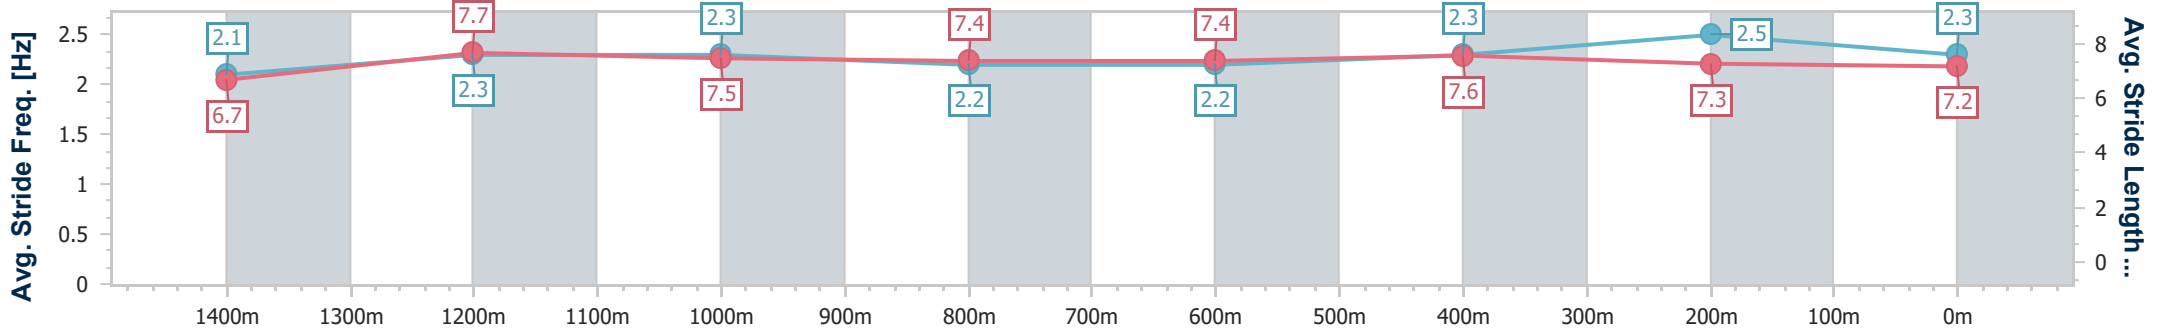

Horse/Jockey Name	Rising Pacific
Final Rank	3
Fastest Section Time (Section)	0:11.12 (400m)
Top Speed [km/h] (Section)	67.9 (Overall)
Race State	Finished

Eagle Farm QLD Professional
Race 8: MAGIC MILLIONS GOLD COAST MARCH BENCHMARK
85 Handicap - 1600m
15 February 2025 - 16:27
Track Rating: Soft 6, Weather: Overcast, Rail Position: +0.5m Entire

BRISBANE
RACING CLUB

Section	Overall	1400m	1200m	1000m	800m	600m	400m	200m
Section Times	1:36.60 [3] (0:14.30)	1:22.30 [11] (0:11.34)	1:10.96 [9] (0:11.78)	0:59.18 [8] (0:12.24)	0:46.94 [8] (0:12.24)	0:34.70 [9] (0:11.56)	0:23.14 [7] (0:11.12)	0:12.02 [4] (0:12.02)
Average Speed [km/h]	50.6	63.4	61.2	59.8	59.5	63.3	64.9	59.8
Top Speed [km/h]	67.9	65.3	61.8	61.4	61.4	66.0	66.4	63.1
Avg. Dist. to Rail [m]	11.3	2.4	2.9	2.7	3.1	3.3	10.1	11.4
Avg. Stride Freq. [Hz]	2.1	2.3	2.3	2.2	2.2	2.3	2.5	2.3
Avg. Stride Length [m]	6.7	7.7	7.5	7.4	7.4	7.6	7.3	7.2

- [ ] Ranking at each section and finish
- -.-.- No data available at this section
- NA No data available