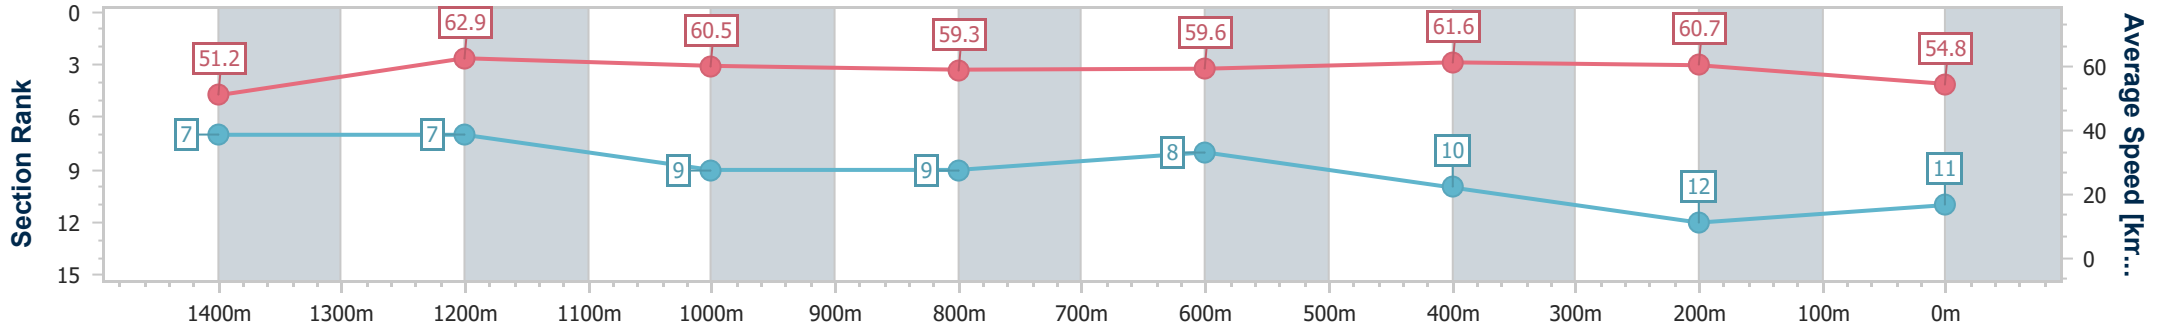

Horse/Jockey Name	A Deel Of Humour
Final Rank	11
Fastest Section Time (Section)	0:11.48 (1400m)
Top Speed [km/h] (Section)	64.8 (Overall)
Race State	Finished

Eagle Farm QLD Professional
Race 8: MAGIC MILLIONS GOLD COAST MARCH BENCHMARK
85 Handicap - 1600m
15 February 2025 - 16:27
Track Rating: Soft 6, Weather: Overcast, Rail Position: +0.5m Entire

BRISBANE
RACING CLUB

Section	Overall	1400m	1200m	1000m	800m	600m	400m	200m
Section Times	1:38.65 [11] (0:14.11)	1:24.54 [7] (0:11.48)	1:13.06 [7] (0:11.90)	1:01.16 [9] (0:12.24)	0:48.92 [9] (0:12.16)	0:36.76 [8] (0:11.75)	0:25.01 [10] (0:11.86)	0:13.15 [12] (0:13.15)
Average Speed [km/h]	51.2	62.9	60.5	59.3	59.6	61.6	60.7	54.8
Top Speed [km/h]	64.8	64.1	61.4	59.7	60.8	62.4	63.6	58.0
Avg. Dist. to Rail [m]	7.4	1.6	2.0	1.4	0.9	1.1	4.9	8.9
Avg. Stride Freq. [Hz]	2.4	2.5	2.4	2.4	2.4	2.4	2.4	2.3
Avg. Stride Length [m]	5.9	7.0	6.9	6.9	6.9	7.0	7.0	6.7

- [ ] Ranking at each section and finish
- -.-.- No data available at this section
- NA No data available