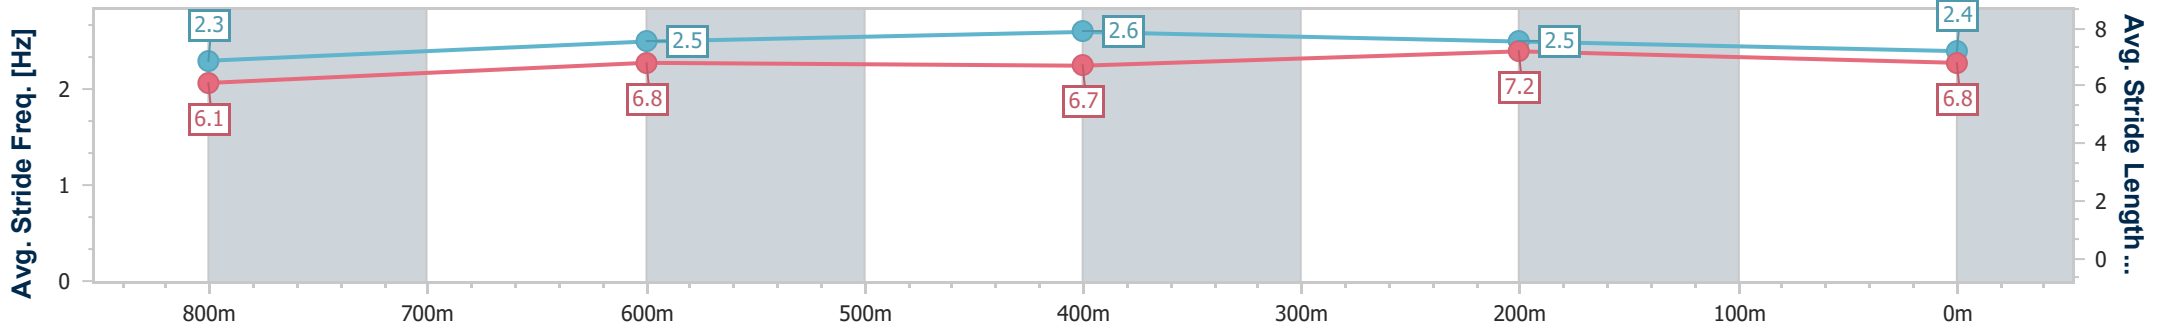

- [] Ranking at each section and finish
- .-.- No data available at this section
- NA No data available

Horse/Jockey Name	He's Heaven
Final Rank	10
Fastest Section Time (Section)	0:10.50 (800m)
Top Speed [km/h] (Section)	69.0 (800m)
Race State	Finished

Eagle Farm QLD Professional
Race 9: STRADBROKE SEASON BOOK NOW Class 6 Plate - 1000m

15 February 2025 - 17:11

BRISBANE RACING CLUB

Track Rating: Soft 6, Weather: Overcast, Rail Position: +0.5m Entire

Section	Overall	800m	600m	400m	200m
Section Times	0:58.45 [10] (0:14.16)	0:44.29 [12] (0:10.50)	0:33.79 [10] (0:10.67)	0:23.12 [11] (0:11.00)	0:12.12 [11] (0:12.12)
Average Speed [km/h]	51.2	68.5	68.0	65.4	59.3
Top Speed [km/h]	68.1	69.0	68.7	67.6	63.7
Avg. Dist. to Rail [m]	5.8	0.4	1.5	9.6	12.3
Avg. Stride Freq. [Hz]	2.3	2.5	2.6	2.5	2.4
Avg. Stride Length [m]	6.1	6.8	6.7	7.2	6.8

- [] Ranking at each section and finish
- .-.- No data available at this section
- NA No data available

Horse/Jockey Name	Le Melody
Final Rank	11
Fastest Section Time (Section)	0:10.41 (800m)
Top Speed [km/h] (Section)	69.9 (800m)
Race State	Finished