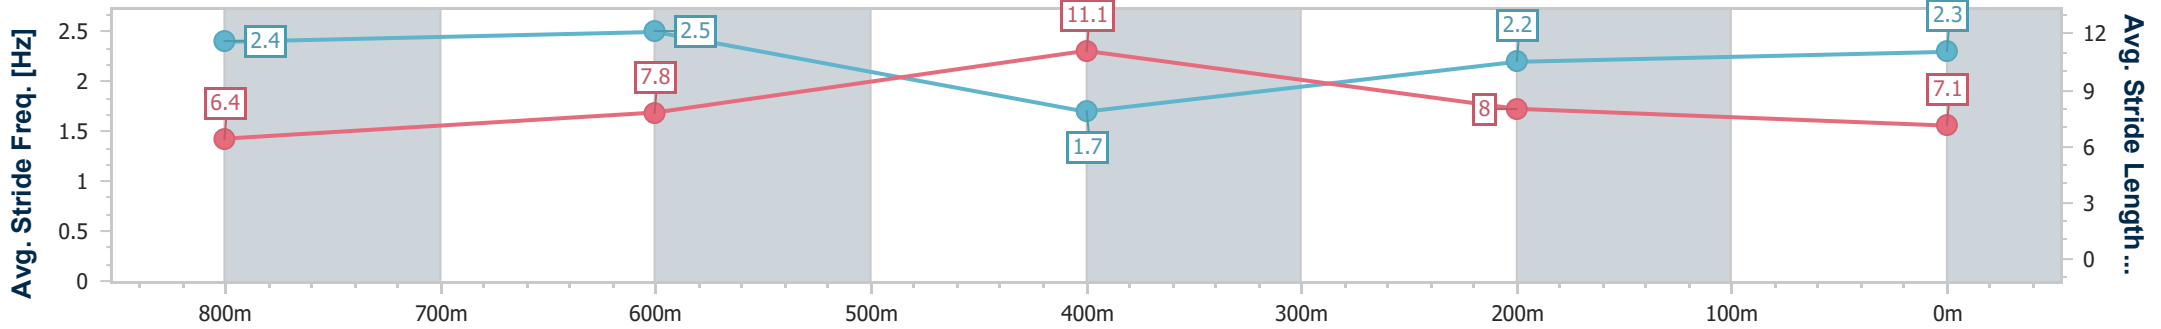

Eagle Farm QLD Professional
Race 9: STRADBROKE SEASON BOOK NOW Class 6 Plate - 1000m

15 February 2025 - 17:11

BRISBANE RACING CLUB

Track Rating: Soft 6, Weather: Overcast, Rail Position: +0.5m Entire

Section	Overall	800m	600m	400m	200m
Section Times	0:58.21 [8] (0:13.33)	0:44.88 [2] (0:10.39)	0:34.49 [3] (0:10.87)	0:23.62 [3] (0:11.07)	0:12.55 [3] (0:12.55)
Average Speed [km/h]	55.0	70.5	66.5	65.0	57.4
Top Speed [km/h]	73.5	73.5	68.0	67.0	63.0
Avg. Dist. to Rail [m]	12.8	2.8	1.5	5.9	9.6
Avg. Stride Freq. [Hz]	2.4	2.5	1.7	2.2	2.3
Avg. Stride Length [m]	6.4	7.8	11.1	8.0	7.1

- [] Ranking at each section and finish
- .-.- No data available at this section
- NA No data available

Horse/Jockey Name	Immoral
Final Rank	9
Fastest Section Time (Section)	0:10.45 (800m)
Top Speed [km/h] (Section)	69.7 (800m)
Race State	Finished