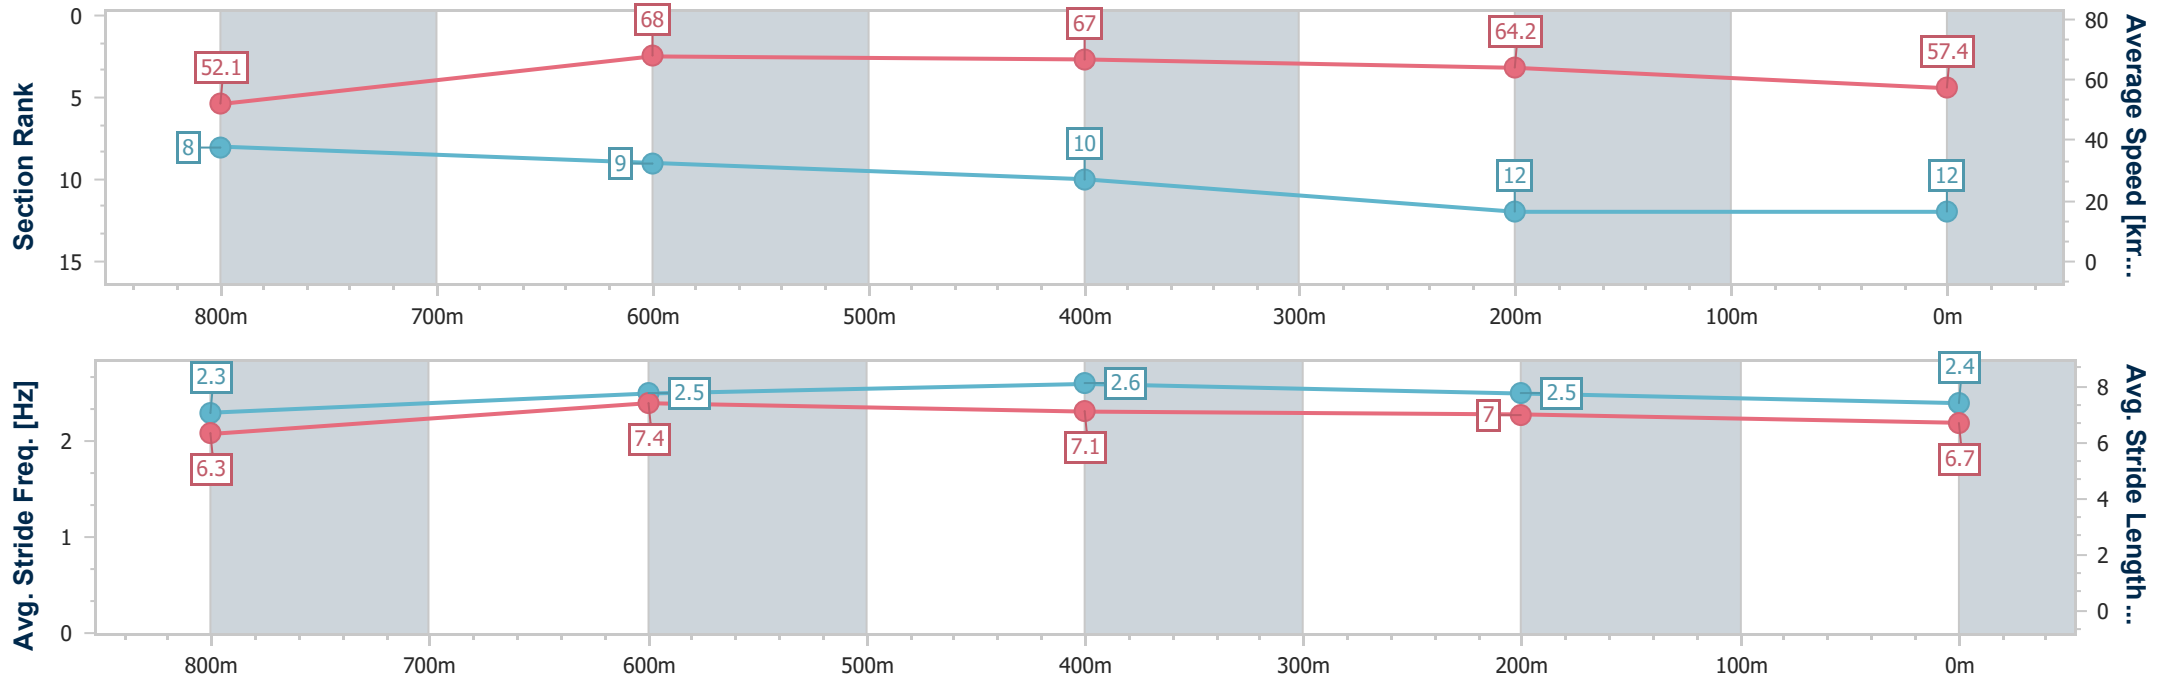

- [] Ranking at each section and finish
- .-.- No data available at this section
- NA No data available

Horse/Jockey Name	Helluva Barty
Final Rank	12
Fastest Section Time (Section)	0:10.64 (800m)
Top Speed [km/h] (Section)	68.7 (Overall)
Race State	Finished

Eagle Farm QLD Professional
Race 9: STRADBROKE SEASON BOOK NOW Class 6 Plate - 1000m

15 February 2025 - 17:11

BRISBANE RACING CLUB

Track Rating: Soft 6, Weather: Overcast, Rail Position: +0.5m Entire

Section	Overall	800m	600m	400m	200m
Section Times	0:59.06 [12] (0:13.91)	0:45.15 [8] (0:10.64)	0:34.51 [9] (0:10.72)	0:23.79 [10] (0:11.22)	0:12.57 [12] (0:12.57)
Average Speed [km/h]	52.1	68.0	67.0	64.2	57.4
Top Speed [km/h]	68.7	68.3	67.8	66.6	61.8
Avg. Dist. to Rail [m]	6.3	0.8	0.7	5.6	9.1
Avg. Stride Freq. [Hz]	2.3	2.5	2.6	2.5	2.4
Avg. Stride Length [m]	6.3	7.4	7.1	7.0	6.7

- [] Ranking at each section and finish
- .-.- No data available at this section
- NA No data available