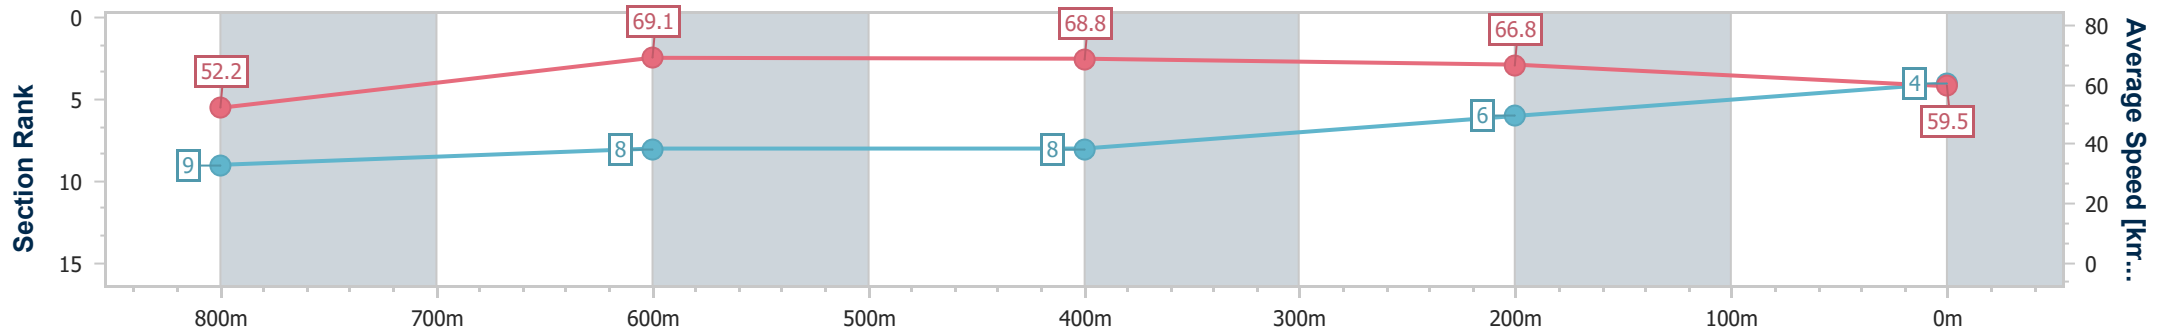

Eagle Farm QLD Professional
Race 9: STRADBROKE SEASON BOOK NOW Class 6 Plate - 1000m

15 February 2025 - 17:11

BRISBANE RACING CLUB

Track Rating: Soft 6, Weather: Overcast, Rail Position: +0.5m Entire

Section	Overall	800m	600m	400m	200m
Section Times	0:57.97 [4] (0:13.94)	0:44.03 [9] (0:10.56)	0:33.47 [8] (0:10.60)	0:22.87 [8] (0:10.79)	0:12.08 [6] (0:12.08)
Average Speed [km/h]	52.2	69.1	68.8	66.8	59.5
Top Speed [km/h]	67.8	70.0	69.7	68.1	65.1
Avg. Dist. to Rail [m]	8.0	2.4	3.2	10.7	11.2
Avg. Stride Freq. [Hz]	2.3	1.7	2.0	2.3	2.4
Avg. Stride Length [m]	6.3	10.9	9.7	8.0	6.8