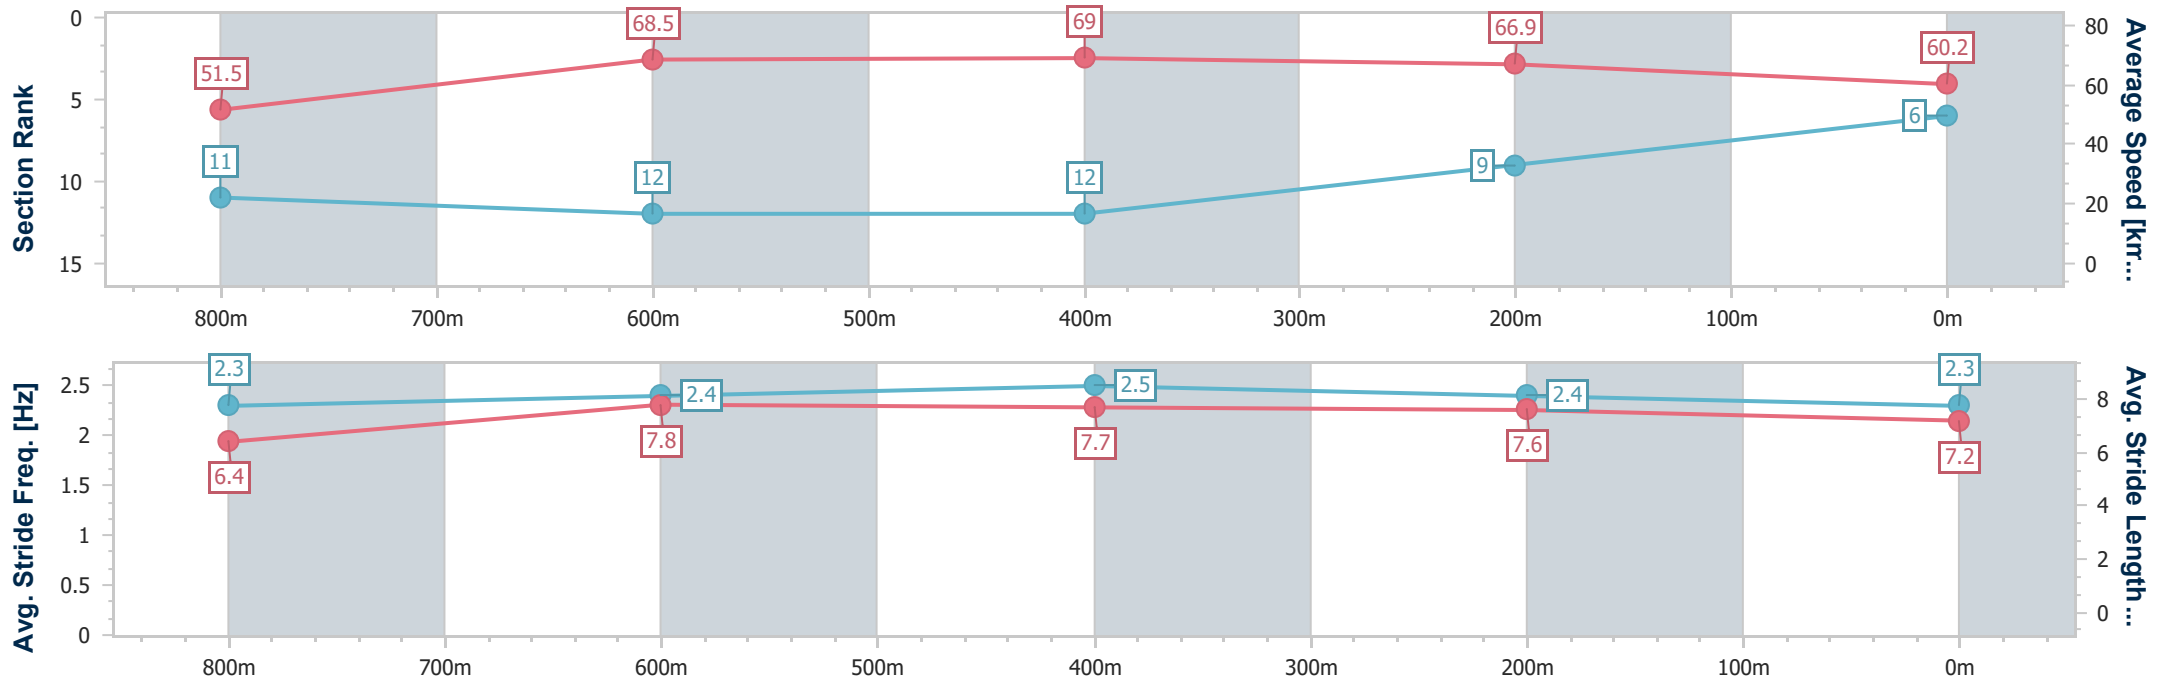

Eagle Farm QLD Professional
Race 9: STRADBROKE SEASON BOOK NOW Class 6 Plate - 1000m

15 February 2025 - 17:11

BRISBANE RACING CLUB

Track Rating: Soft 6, Weather: Overcast, Rail Position: +0.5m Entire

Section	Overall	800m	600m	400m	200m
Section Times	0:58.07 [6] (0:14.15)	0:43.92 [11] (0:10.59)	0:33.33 [12] (0:10.62)	0:22.71 [12] (0:10.76)	0:11.95 [9] (0:11.95)
Average Speed [km/h]	51.5	68.5	69.0	66.9	60.2
Top Speed [km/h]	67.6	69.0	69.4	68.7	64.7
Avg. Dist. to Rail [m]	9.4	1.9	3.5	11.5	14.1
Avg. Stride Freq. [Hz]	2.3	2.4	2.5	2.4	2.3
Avg. Stride Length [m]	6.4	7.8	7.7	7.6	7.2

- [] Ranking at each section and finish
- .-.- No data available at this section
- NA No data available

Horse/Jockey Name	Catwalk Criminal
Final Rank	7
Fastest Section Time (Section)	0:10.17 (800m)
Top Speed [km/h] (Section)	70.6 (800m)
Race State	Finished