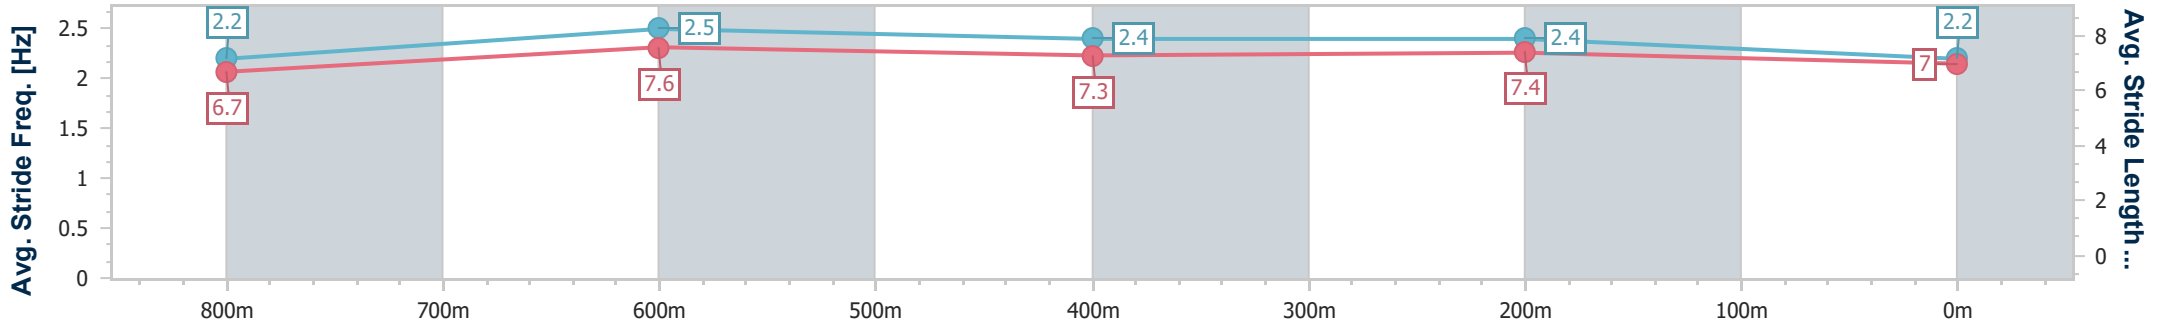

Eagle Farm QLD Professional
Race 9: STRADBROKE SEASON BOOK NOW Class 6 Plate - 1000m

15 February 2025 - 17:11

BRISBANE RACING CLUB

Track Rating: Soft 6, Weather: Overcast, Rail Position: +0.5m Entire

Section	Overall	800m	600m	400m	200m
Section Times	0:58.21 [7] (0:13.25)	0:44.96 [1] (0:10.17)	0:34.79 [1] (0:10.72)	0:24.07 [1] (0:11.33)	0:12.74 [1] (0:12.74)
Average Speed [km/h]	54.6	70.5	66.9	63.4	56.5
Top Speed [km/h]	70.0	70.6	68.1	65.7	60.8
Avg. Dist. to Rail [m]	2.7	1.0	1.1	4.4	5.4
Avg. Stride Freq. [Hz]	2.2	2.5	2.4	2.4	2.2
Avg. Stride Length [m]	6.7	7.6	7.3	7.4	7.0