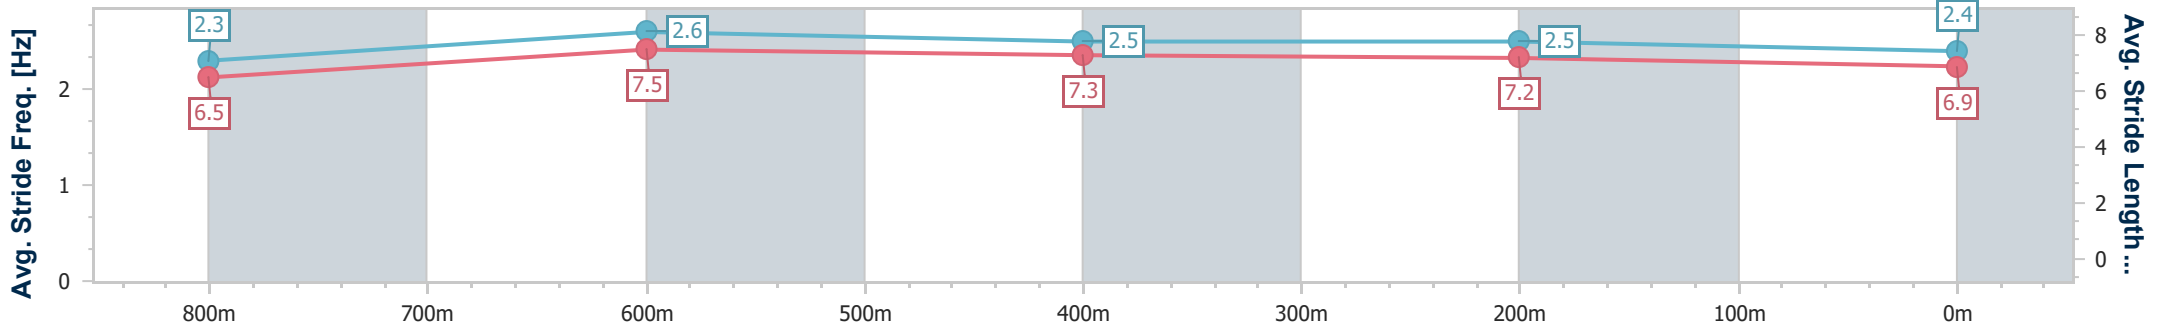

- [] Ranking at each section and finish
- .-.- No data available at this section
- NA No data available

Horse/Jockey Name	Immoral
Final Rank	9
Fastest Section Time (Section)	0:10.45 (800m)
Top Speed [km/h] (Section)	69.7 (800m)
Race State	Finished

Eagle Farm QLD Professional
Race 9: STRADBROKE SEASON BOOK NOW Class 6 Plate - 1000m

15 February 2025 - 17:11

BRISBANE RACING CLUB

Track Rating: Soft 6, Weather: Overcast, Rail Position: +0.5m Entire

Section	Overall	800m	600m	400m	200m
Section Times	0:58.27 [9] (0:13.75)	0:44.52 [7] (0:10.45)	0:34.07 [7] (0:10.77)	0:23.30 [7] (0:11.09)	0:12.21 [8] (0:12.21)
Average Speed [km/h]	52.7	69.0	67.6	64.8	59.0
Top Speed [km/h]	69.4	69.7	67.7	66.5	63.6
Avg. Dist. to Rail [m]	5.3	0.9	1.6	7.5	8.5
Avg. Stride Freq. [Hz]	2.3	2.6	2.5	2.5	2.4
Avg. Stride Length [m]	6.5	7.5	7.3	7.2	6.9

- [] Ranking at each section and finish
- .-.- No data available at this section
- NA No data available

Horse/Jockey Name	He's Heaven
Final Rank	10
Fastest Section Time (Section)	0:10.50 (800m)
Top Speed [km/h] (Section)	69.0 (800m)
Race State	Finished