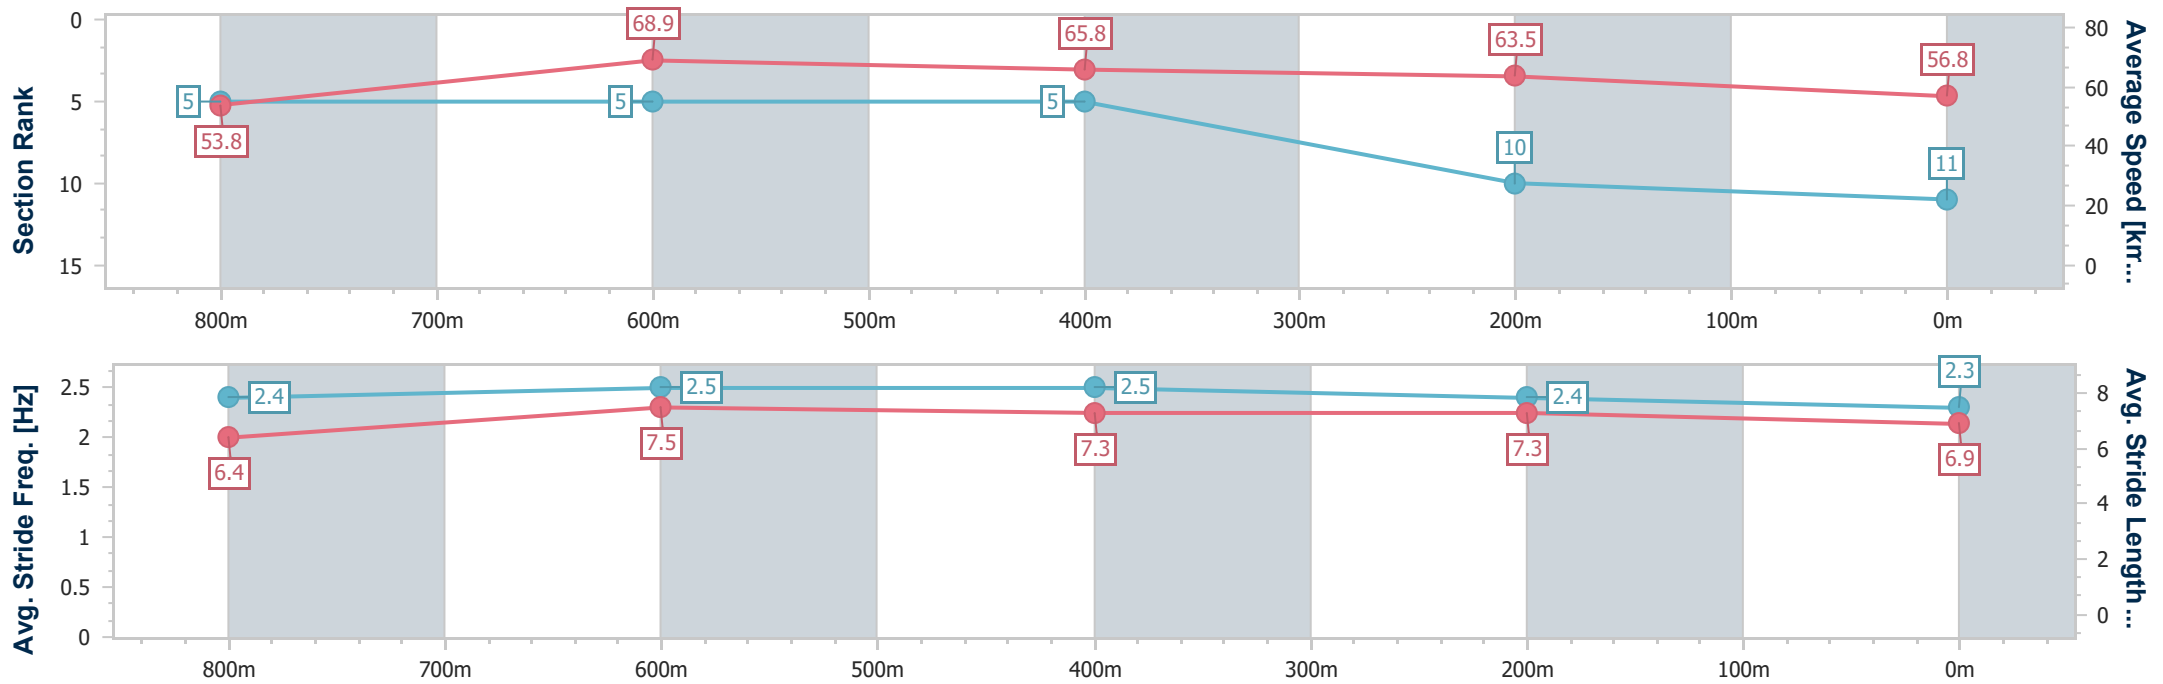

- [] Ranking at each section and finish
- .-.- No data available at this section
- NA No data available

Horse/Jockey Name	Le Melody
Final Rank	11
Fastest Section Time (Section)	0:10.41 (800m)
Top Speed [km/h] (Section)	69.9 (800m)
Race State	Finished

Eagle Farm QLD Professional
Race 9: STRADBROKE SEASON BOOK NOW Class 6 Plate - 1000m

15 February 2025 - 17:11

BRISBANE RACING CLUB

Track Rating: Soft 6, Weather: Overcast, Rail Position: +0.5m Entire

Section	Overall	800m	600m	400m	200m
Section Times	0:58.85 [11] (0:13.46)	0:45.39 [5] (0:10.41)	0:34.98 [5] (0:10.94)	0:24.04 [5] (0:11.35)	0:12.69 [10] (0:12.69)
Average Speed [km/h]	53.8	68.9	65.8	63.5	56.8
Top Speed [km/h]	69.7	69.9	67.6	65.4	59.9
Avg. Dist. to Rail [m]	3.9	0.6	0.9	7.3	8.0
Avg. Stride Freq. [Hz]	2.4	2.5	2.5	2.4	2.3
Avg. Stride Length [m]	6.4	7.5	7.3	7.3	6.9

- [] Ranking at each section and finish
- .-.- No data available at this section
- NA No data available

Horse/Jockey Name	Helluva Barty
Final Rank	12
Fastest Section Time (Section)	0:10.64 (800m)
Top Speed [km/h] (Section)	68.7 (Overall)
Race State	Finished