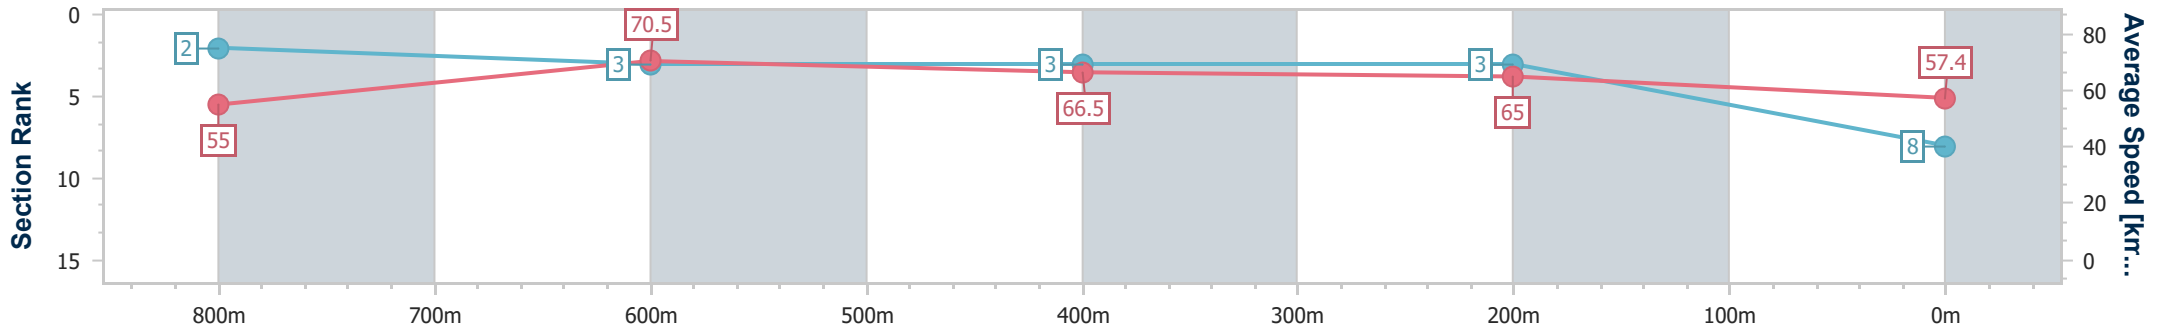

Eagle Farm QLD Professional
Race 9: STRADBROKE SEASON BOOK NOW Class 6 Plate - 1000m

15 February 2025 - 17:11

BRISBANE RACING CLUB

Track Rating: Soft 6, Weather: Overcast, Rail Position: +0.5m Entire

Section	Overall	800m	600m	400m	200m
Section Times	0:58.21 [8] (0:13.33)	0:44.88 [2] (0:10.39)	0:34.49 [3] (0:10.87)	0:23.62 [3] (0:11.07)	0:12.55 [3] (0:12.55)
Average Speed [km/h]	55.0	70.5	66.5	65.0	57.4
Top Speed [km/h]	73.5	73.5	68.0	67.0	63.0
Avg. Dist. to Rail [m]	12.8	2.8	1.5	5.9	9.6
Avg. Stride Freq. [Hz]	2.4	2.5	1.7	2.2	2.3
Avg. Stride Length [m]	6.4	7.8	11.1	8.0	7.1

- [] Ranking at each section and finish
- .-.- No data available at this section
- NA No data available

Horse/Jockey Name	Immoral
Final Rank	9
Fastest Section Time (Section)	0:10.45 (800m)
Top Speed [km/h] (Section)	69.7 (800m)
Race State	Finished