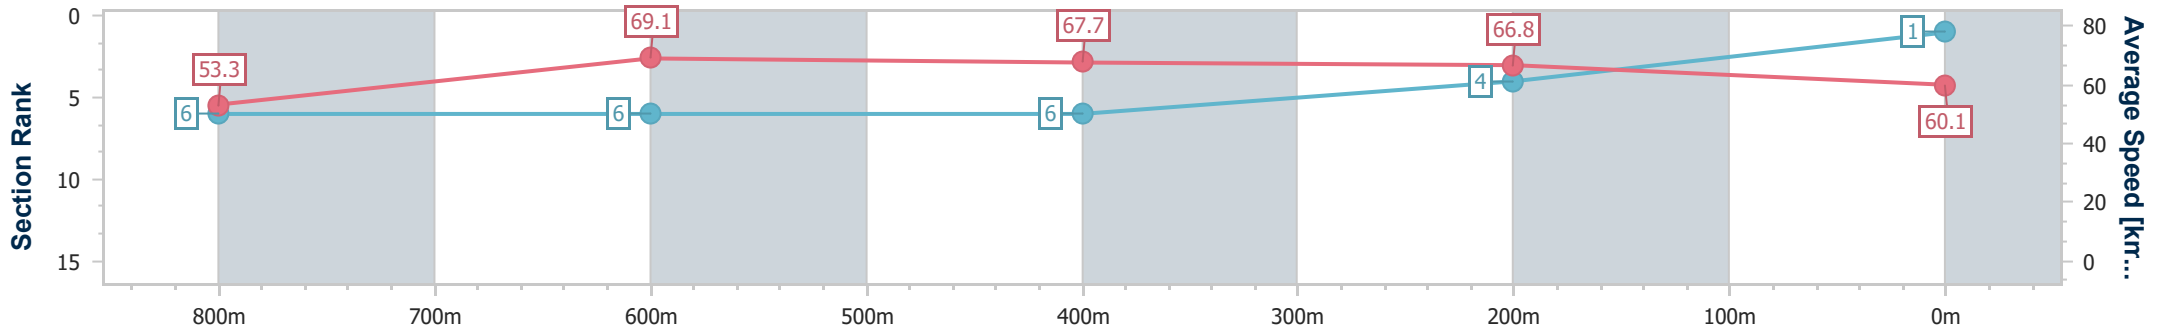

15 February 2025 - 17:11

BRISBANE RACING CLUB

Track Rating: Soft 6, Weather: Overcast, Rail Position: +0.5m Entire

Section	Overall	800m	600m	400m	200m
Section Times	0:57.70 [1] (0:13.68)	0:44.02 [6] (0:10.46)	0:33.56 [6] (0:10.80)	0:22.76 [6] (0:10.79)	0:11.97 [4] (0:11.97)
Average Speed [km/h]	53.3	69.1	67.7	66.8	60.1
Top Speed [km/h]	70.0	70.5	69.2	68.8	64.6
Avg. Dist. to Rail [m]	8.5	1.2	3.2	11.9	13.6
Avg. Stride Freq. [Hz]	2.3	2.4	2.4	2.4	2.3
Avg. Stride Length [m]	6.6	8.0	7.9	7.7	7.3