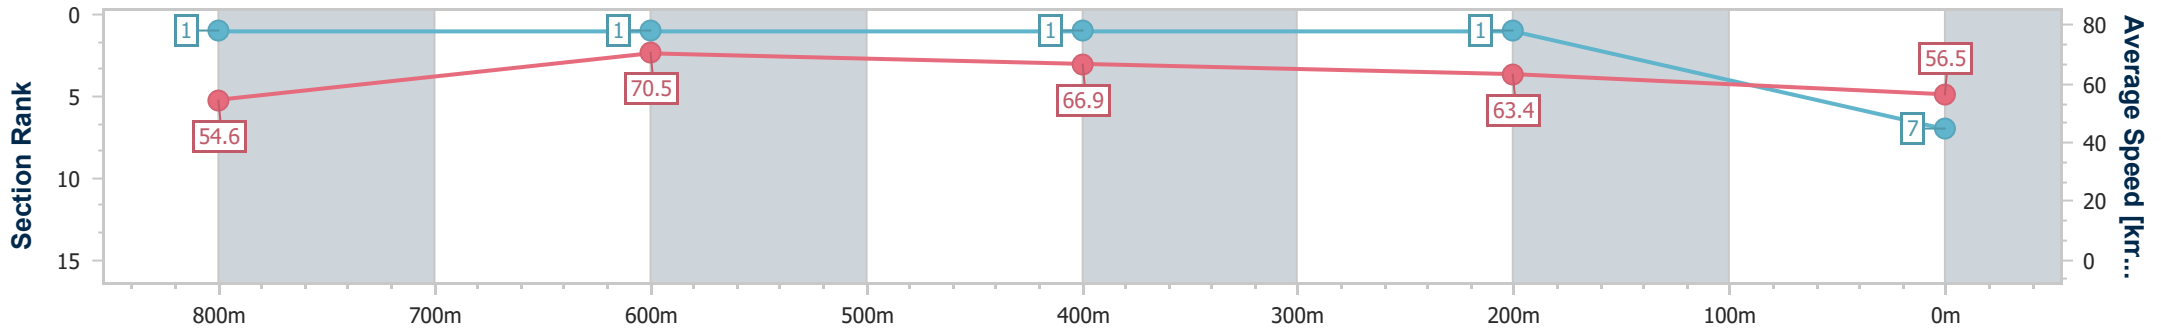

Eagle Farm QLD Professional
Race 9: STRADBROKE SEASON BOOK NOW Class 6 Plate - 1000m

15 February 2025 - 17:11

BRISBANE RACING CLUB

Track Rating: Soft 6, Weather: Overcast, Rail Position: +0.5m Entire

Section	Overall	800m	600m	400m	200m
Section Times	0:58.21 [7] (0:13.25)	0:44.96 [1] (0:10.17)	0:34.79 [1] (0:10.72)	0:24.07 [1] (0:11.33)	0:12.74 [1] (0:12.74)
Average Speed [km/h]	54.6	70.5	66.9	63.4	56.5
Top Speed [km/h]	70.0	70.6	68.1	65.7	60.8
Avg. Dist. to Rail [m]	2.7	1.0	1.1	4.4	5.4
Avg. Stride Freq. [Hz]	2.2	2.5	2.4	2.4	2.2
Avg. Stride Length [m]	6.7	7.6	7.3	7.4	7.0