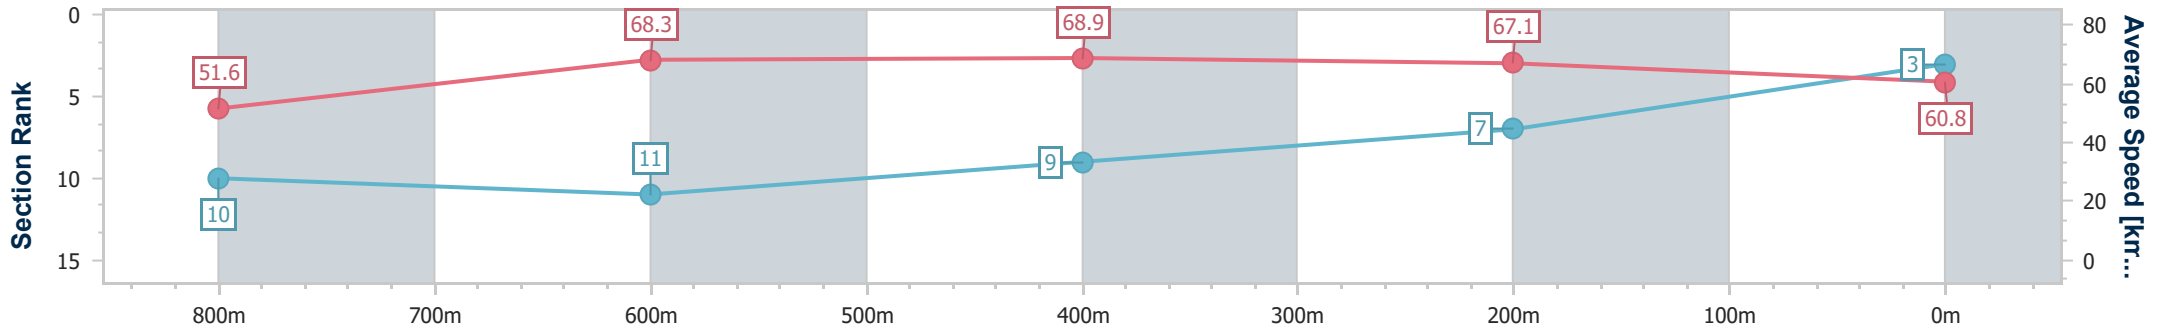

Eagle Farm QLD Professional
Race 9: STRADBROKE SEASON BOOK NOW Class 6 Plate - 1000m

15 February 2025 - 17:11

BRISBANE RACING CLUB

Track Rating: Soft 6, Weather: Overcast, Rail Position: +0.5m Entire

Section	Overall	800m	600m	400m	200m
Section Times	0:57.84 [3] (0:14.07)	0:43.77 [10] (0:10.63)	0:33.14 [11] (0:10.57)	0:22.57 [9] (0:10.69)	0:11.88 [7] (0:11.88)
Average Speed [km/h]	51.6	68.3	68.9	67.1	60.8
Top Speed [km/h]	69.2	69.2	70.4	68.3	65.3
Avg. Dist. to Rail [m]	7.7	1.7	2.2	9.1	9.6
Avg. Stride Freq. [Hz]	2.3	2.5	2.5	2.5	2.4
Avg. Stride Length [m]	6.2	7.7	7.6	7.4	6.9