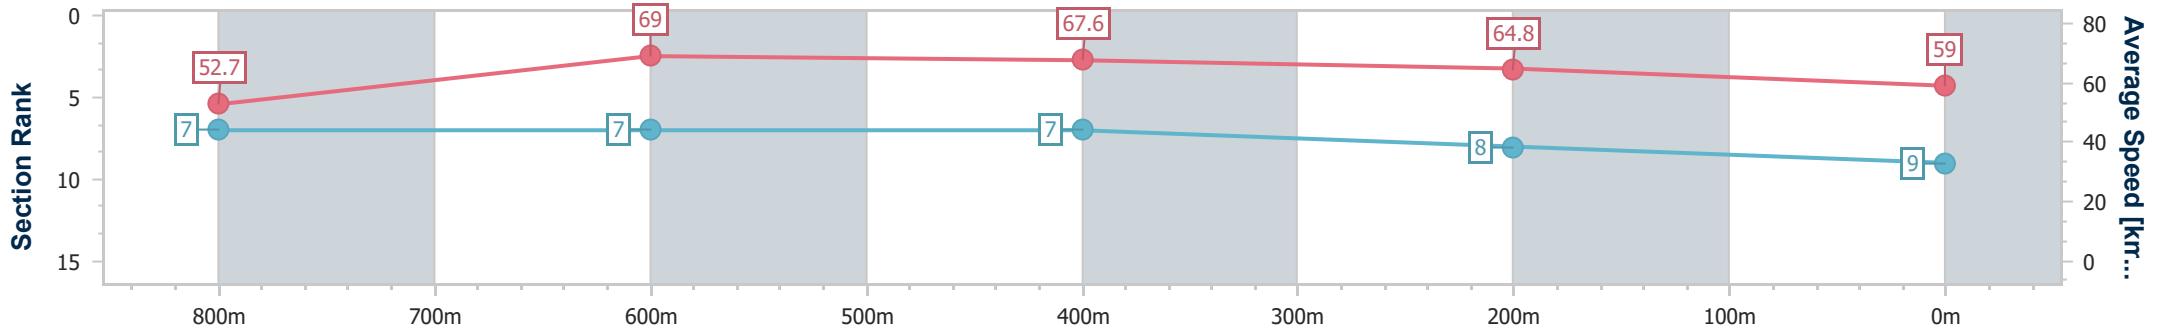

- [] Ranking at each section and finish
- .-.- No data available at this section
- NA No data available

Horse/Jockey Name	Immoral
Final Rank	9
Fastest Section Time (Section)	0:10.45 (800m)
Top Speed [km/h] (Section)	69.7 (800m)
Race State	Finished

Eagle Farm QLD Professional
Race 9: STRADBROKE SEASON BOOK NOW Class 6 Plate - 1000m

15 February 2025 - 17:11

BRISBANE RACING CLUB

Track Rating: Soft 6, Weather: Overcast, Rail Position: +0.5m Entire

Section	Overall	800m	600m	400m	200m
Section Times	0:58.27 [9] (0:13.75)	0:44.52 [7] (0:10.45)	0:34.07 [7] (0:10.77)	0:23.30 [7] (0:11.09)	0:12.21 [8] (0:12.21)
Average Speed [km/h]	52.7	69.0	67.6	64.8	59.0
Top Speed [km/h]	69.4	69.7	67.7	66.5	63.6
Avg. Dist. to Rail [m]	5.3	0.9	1.6	7.5	8.5
Avg. Stride Freq. [Hz]	2.3	2.6	2.5	2.5	2.4
Avg. Stride Length [m]	6.5	7.5	7.3	7.2	6.9

- [] Ranking at each section and finish
- .-.- No data available at this section
- NA No data available

Horse/Jockey Name	He's Heaven
Final Rank	10
Fastest Section Time (Section)	0:10.50 (800m)
Top Speed [km/h] (Section)	69.0 (800m)
Race State	Finished