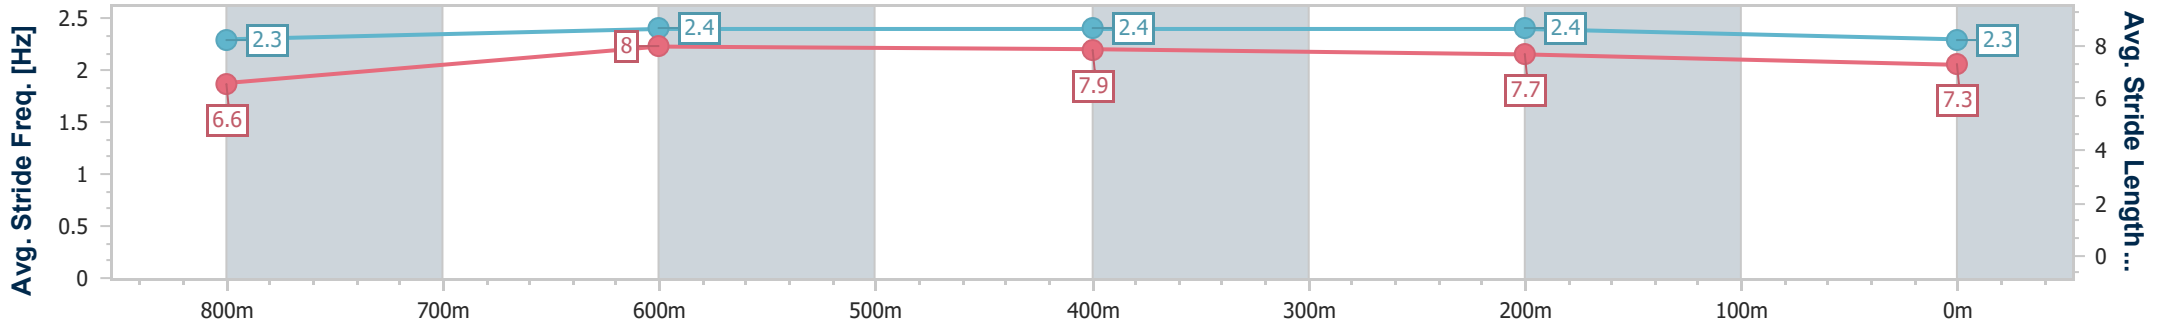

15 February 2025 - 17:11

BRISBANE RACING CLUB

Track Rating: Soft 6, Weather: Overcast, Rail Position: +0.5m Entire

Section	Overall	800m	600m	400m	200m
Section Times	0:57.70 [1] (0:13.68)	0:44.02 [6] (0:10.46)	0:33.56 [6] (0:10.80)	0:22.76 [6] (0:10.79)	0:11.97 [4] (0:11.97)
Average Speed [km/h]	53.3	69.1	67.7	66.8	60.1
Top Speed [km/h]	70.0	70.5	69.2	68.8	64.6
Avg. Dist. to Rail [m]	8.5	1.2	3.2	11.9	13.6
Avg. Stride Freq. [Hz]	2.3	2.4	2.4	2.4	2.3
Avg. Stride Length [m]	6.6	8.0	7.9	7.7	7.3