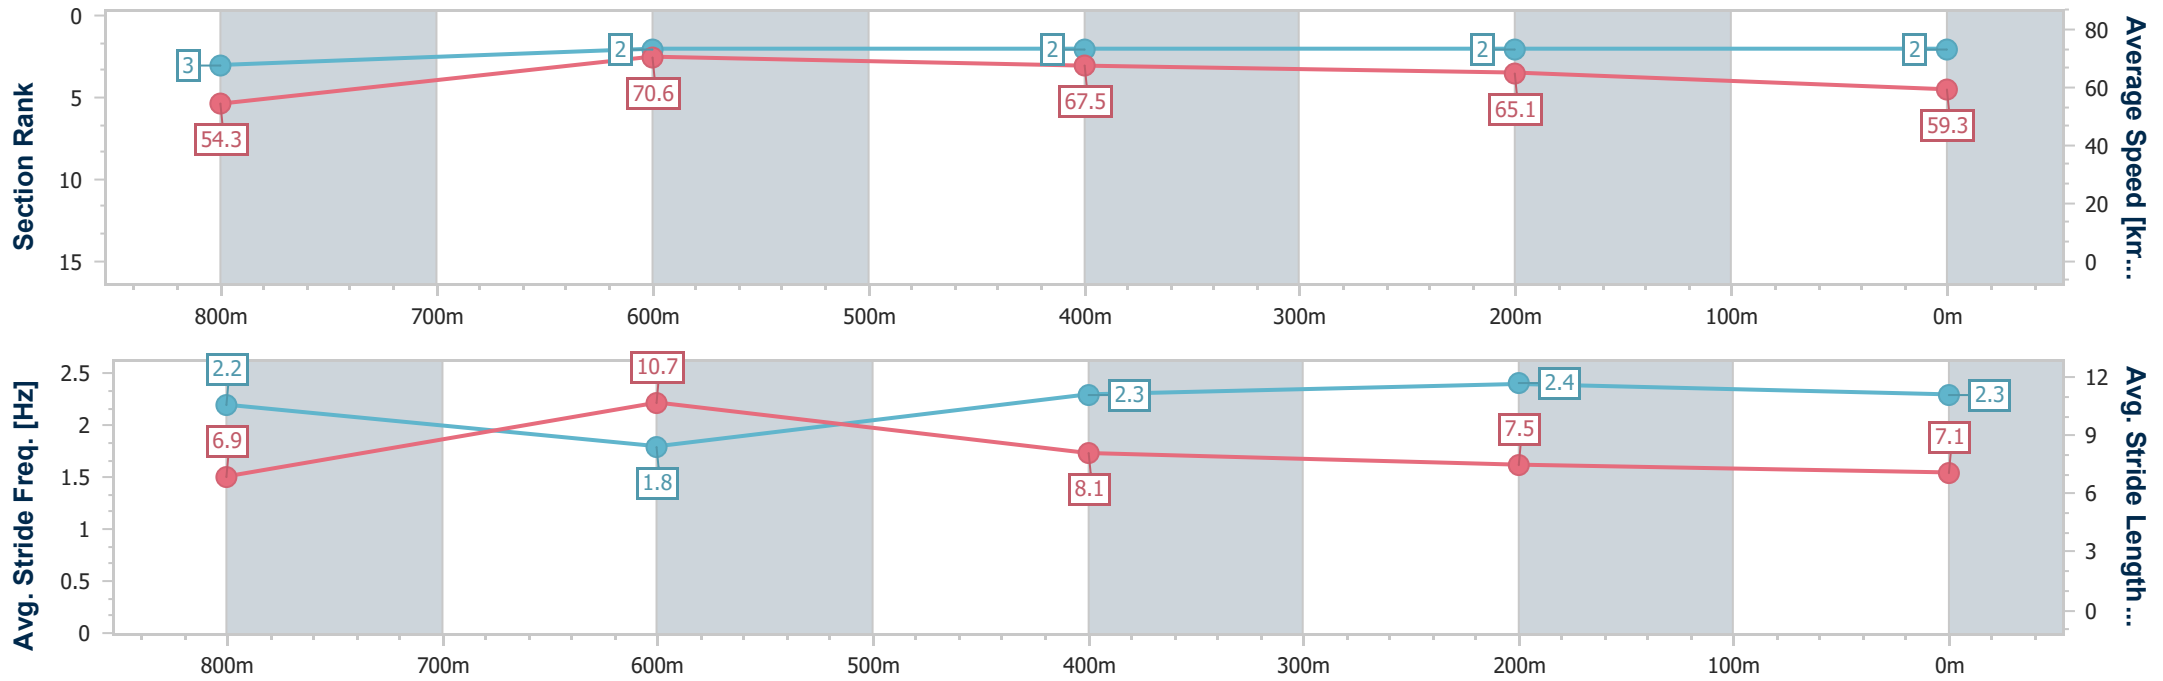

Eagle Farm QLD Professional
Race 9: STRADBROKE SEASON BOOK NOW Class 6 Plate - 1000m

15 February 2025 - 17:11

BRISBANE RACING CLUB

Track Rating: Soft 6, Weather: Overcast, Rail Position: +0.5m Entire

Section	Overall	800m	600m	400m	200m
Section Times	0:57.79 [2] (0:13.39)	0:44.40 [3] (0:10.32)	0:34.08 [2] (0:10.86)	0:23.22 [2] (0:11.05)	0:12.17 [2] (0:12.17)
Average Speed [km/h]	54.3	70.6	67.5	65.1	59.3
Top Speed [km/h]	70.4	71.5	69.2	67.3	62.4
Avg. Dist. to Rail [m]	7.5	2.8	3.6	9.4	10.4
Avg. Stride Freq. [Hz]	2.2	1.8	2.3	2.4	2.3
Avg. Stride Length [m]	6.9	10.7	8.1	7.5	7.1