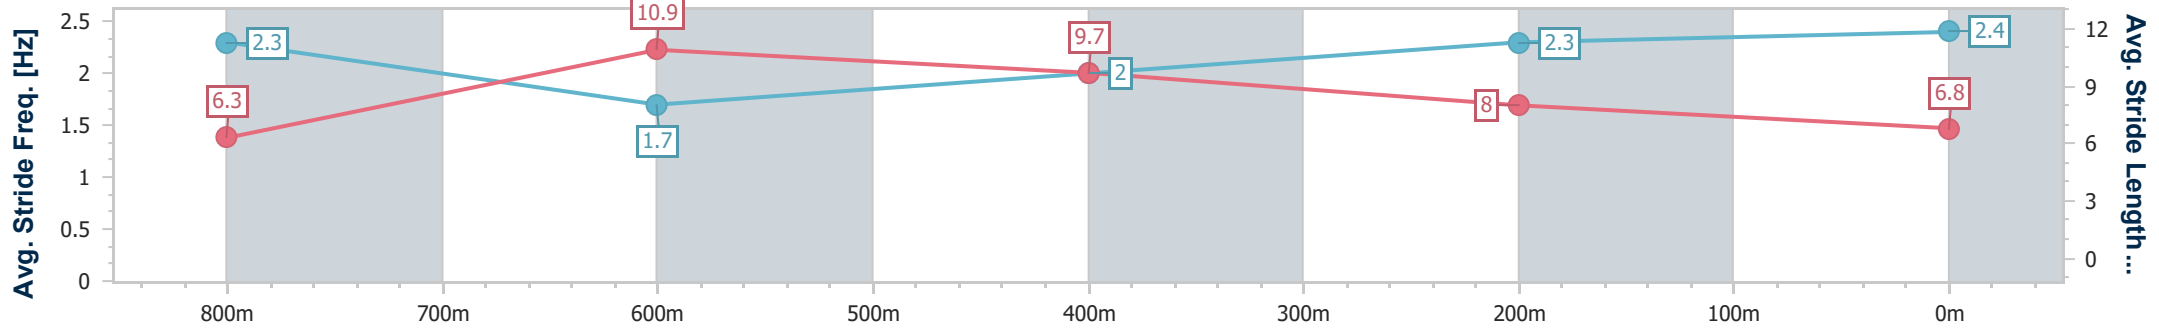

Eagle Farm QLD Professional
Race 9: STRADBROKE SEASON BOOK NOW Class 6 Plate - 1000m

15 February 2025 - 17:11

BRISBANE RACING CLUB

Track Rating: Soft 6, Weather: Overcast, Rail Position: +0.5m Entire

Section	Overall	800m	600m	400m	200m
Section Times	0:57.97 [4] (0:13.94)	0:44.03 [9] (0:10.56)	0:33.47 [8] (0:10.60)	0:22.87 [8] (0:10.79)	0:12.08 [6] (0:12.08)
Average Speed [km/h]	52.2	69.1	68.8	66.8	59.5
Top Speed [km/h]	67.8	70.0	69.7	68.1	65.1
Avg. Dist. to Rail [m]	8.0	2.4	3.2	10.7	11.2
Avg. Stride Freq. [Hz]	2.3	1.7	2.0	2.3	2.4
Avg. Stride Length [m]	6.3	10.9	9.7	8.0	6.8