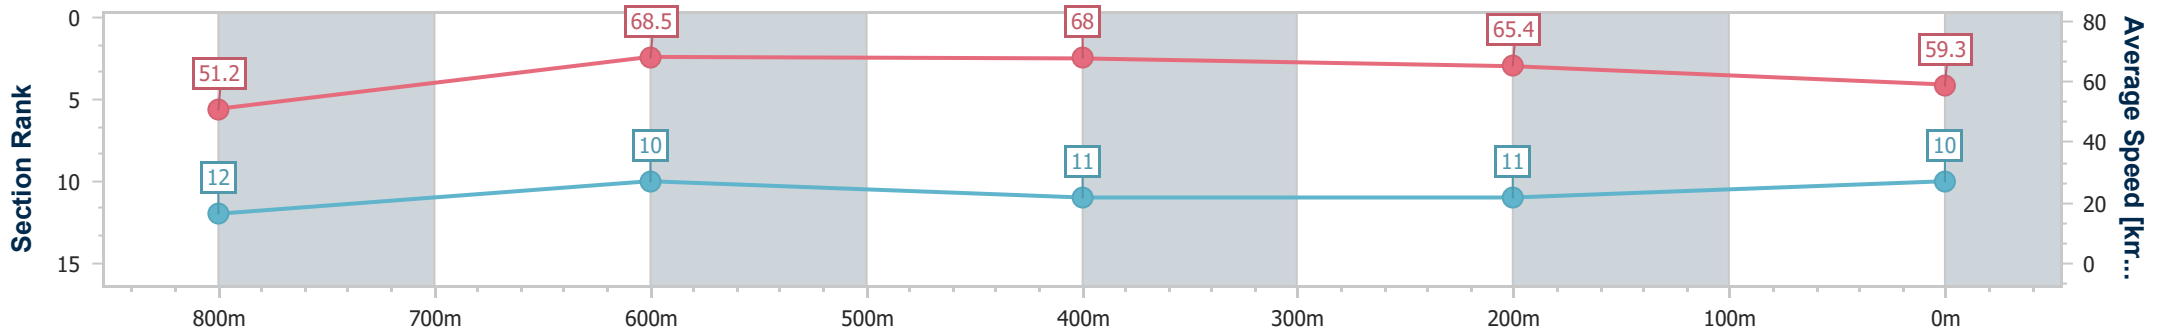

- [] Ranking at each section and finish
- .-.- No data available at this section
- NA No data available

Horse/Jockey Name	He's Heaven
Final Rank	10
Fastest Section Time (Section)	0:10.50 (800m)
Top Speed [km/h] (Section)	69.0 (800m)
Race State	Finished

Eagle Farm QLD Professional
Race 9: STRADBROKE SEASON BOOK NOW Class 6 Plate - 1000m

15 February 2025 - 17:11

BRISBANE RACING CLUB

Track Rating: Soft 6, Weather: Overcast, Rail Position: +0.5m Entire

Section	Overall	800m	600m	400m	200m
Section Times	0:58.45 [10] (0:14.16)	0:44.29 [12] (0:10.50)	0:33.79 [10] (0:10.67)	0:23.12 [11] (0:11.00)	0:12.12 [11] (0:12.12)
Average Speed [km/h]	51.2	68.5	68.0	65.4	59.3
Top Speed [km/h]	68.1	69.0	68.7	67.6	63.7
Avg. Dist. to Rail [m]	5.8	0.4	1.5	9.6	12.3
Avg. Stride Freq. [Hz]	2.3	2.5	2.6	2.5	2.4
Avg. Stride Length [m]	6.1	6.8	6.7	7.2	6.8

- [] Ranking at each section and finish
- .-.- No data available at this section
- NA No data available

Horse/Jockey Name	Le Melody
Final Rank	11
Fastest Section Time (Section)	0:10.41 (800m)
Top Speed [km/h] (Section)	69.9 (800m)
Race State	Finished