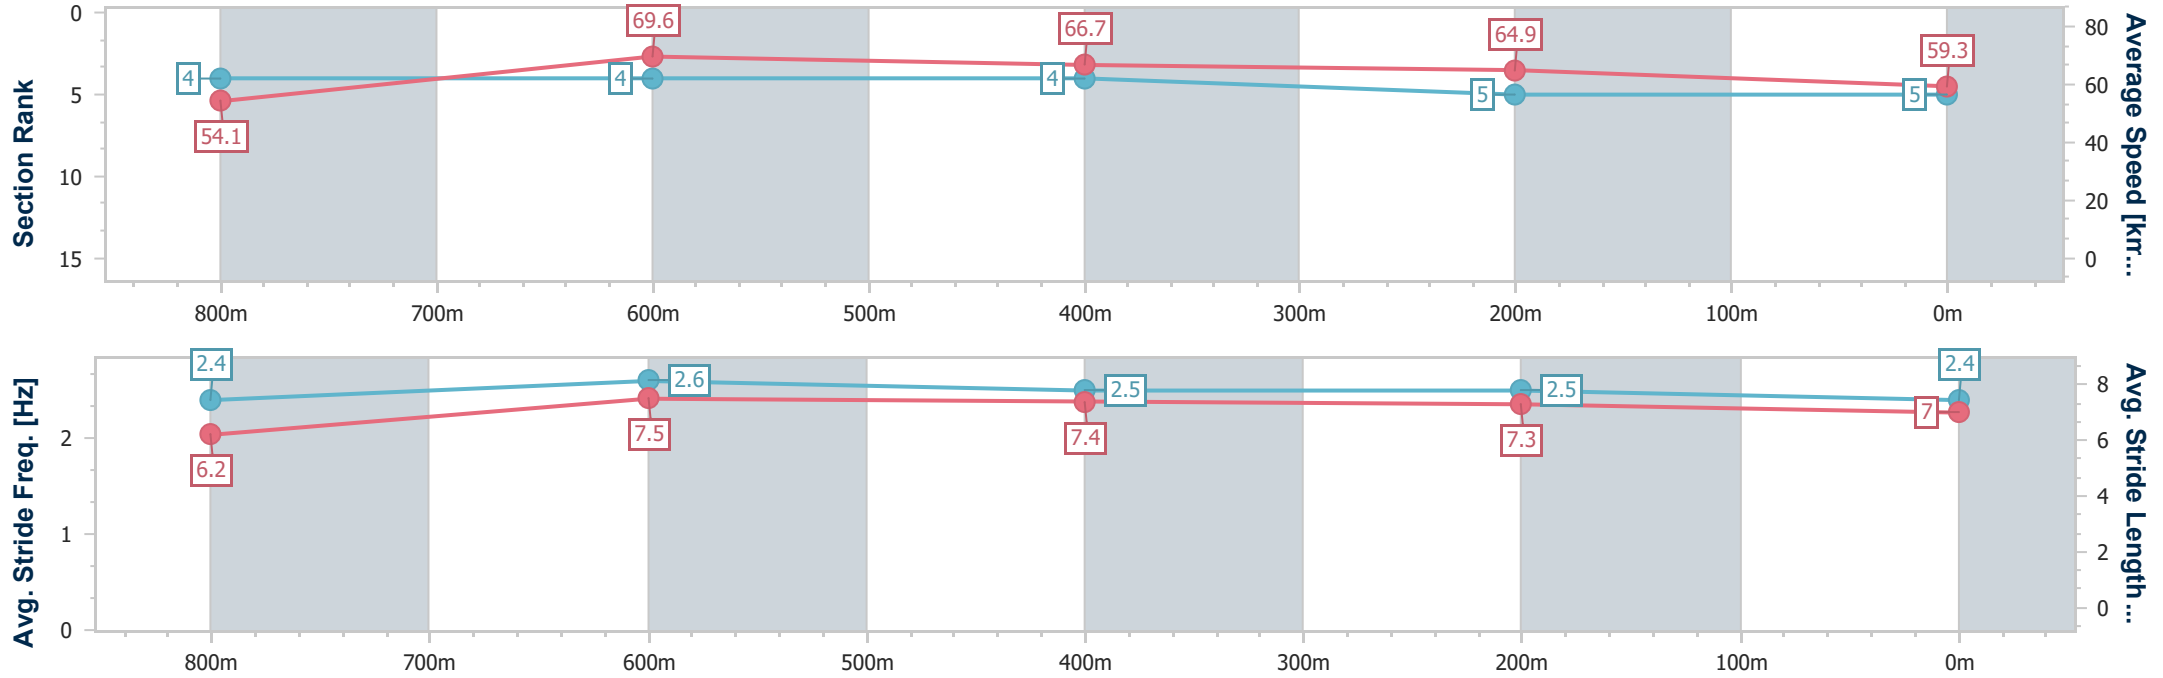

Eagle Farm QLD Professional
Race 9: STRADBROKE SEASON BOOK NOW Class 6 Plate - 1000m

15 February 2025 - 17:11

BRISBANE RACING CLUB

Track Rating: Soft 6, Weather: Overcast, Rail Position: +0.5m Entire

Section	Overall	800m	600m	400m	200m
Section Times	0:58.00 [5] (0:13.39)	0:44.61 [4] (0:10.45)	0:34.16 [4] (0:10.91)	0:23.25 [4] (0:11.10)	0:12.15 [5] (0:12.15)
Average Speed [km/h]	54.1	69.6	66.7	64.9	59.3
Top Speed [km/h]	71.5	70.8	68.1	65.8	63.7
Avg. Dist. to Rail [m]	6.1	2.0	2.3	9.7	12.1
Avg. Stride Freq. [Hz]	2.4	2.6	2.5	2.5	2.4
Avg. Stride Length [m]	6.2	7.5	7.4	7.3	7.0