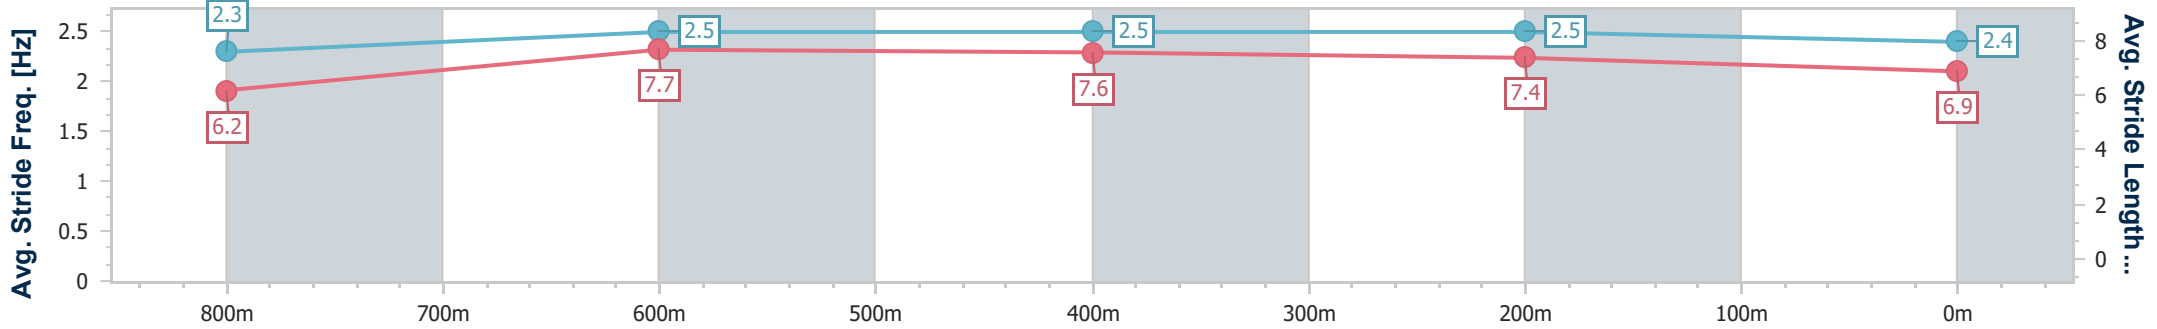

Eagle Farm QLD Professional
Race 9: STRADBROKE SEASON BOOK NOW Class 6 Plate - 1000m

15 February 2025 - 17:11

BRISBANE RACING CLUB

Track Rating: Soft 6, Weather: Overcast, Rail Position: +0.5m Entire

Section	Overall	800m	600m	400m	200m
Section Times	0:57.84 [3] (0:14.07)	0:43.77 [10] (0:10.63)	0:33.14 [11] (0:10.57)	0:22.57 [9] (0:10.69)	0:11.88 [7] (0:11.88)
Average Speed [km/h]	51.6	68.3	68.9	67.1	60.8
Top Speed [km/h]	69.2	69.2	70.4	68.3	65.3
Avg. Dist. to Rail [m]	7.7	1.7	2.2	9.1	9.6
Avg. Stride Freq. [Hz]	2.3	2.5	2.5	2.5	2.4
Avg. Stride Length [m]	6.2	7.7	7.6	7.4	6.9