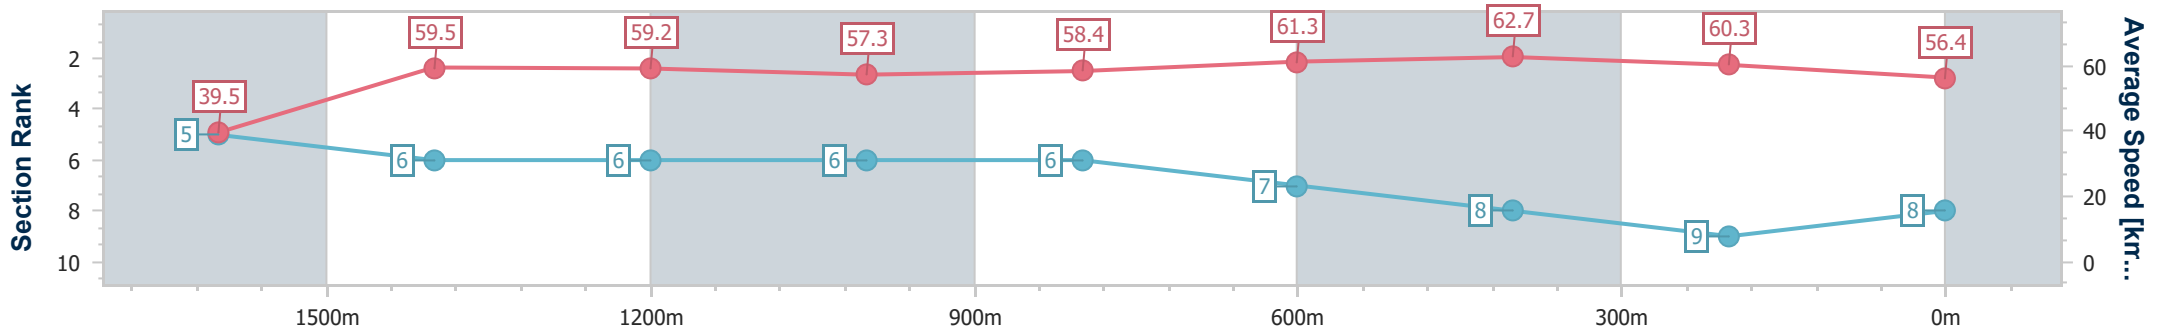

Ipswich QLD Professional

Race 6: BARRIER REEF POOLS Class 5 Handicap - 1700m

19 February 2025 - 17:10

Track Rating: Good 4, Weather: Fine, Rail Position: +9.5m Entire

Section	Overall	1600m	1400m	1200m	1000m	800m	600m	400m	200m
Section Times	1:46.15 [8] (0:09.13)	1:37.02 [5] (0:12.08)	1:24.94 [6] (0:12.11)	1:12.83 [6] (0:12.55)	1:00.28 [6] (0:12.36)	0:47.92 [6] (0:11.79)	0:36.13 [7] (0:11.49)	0:24.64 [8] (0:11.94)	0:12.70 [9] (0:12.70)
Average Speed [km/h]	39.5	59.5	59.2	57.3	58.4	61.3	62.7	60.3	56.4
Top Speed [km/h]	58.5	60.6	60.7	58.5	59.7	62.1	63.5	62.0	60.4
Avg. Dist. to Rail [m]	1.7	0.7	0.8	0.3	0.6	0.8	0.4	0.2	0.5
Avg. Stride Freq. [Hz]	2.2	2.3	2.2	2.2	2.2	2.3	2.3	2.2	2.2
Avg. Stride Length [m]	4.4	7.1	6.9	6.9	7.0	7.3	7.2	7.1	7.0

- [] Ranking at each section and finish
- .-.- No data available at this section
- NA No data available

Horse/Jockey Name	Wowit's Willywonka
Final Rank	9
Fastest Section Time (Section)	0:08.83 (Overall)
Top Speed [km/h] (Section)	62.8 (800m)
Race State	Finished