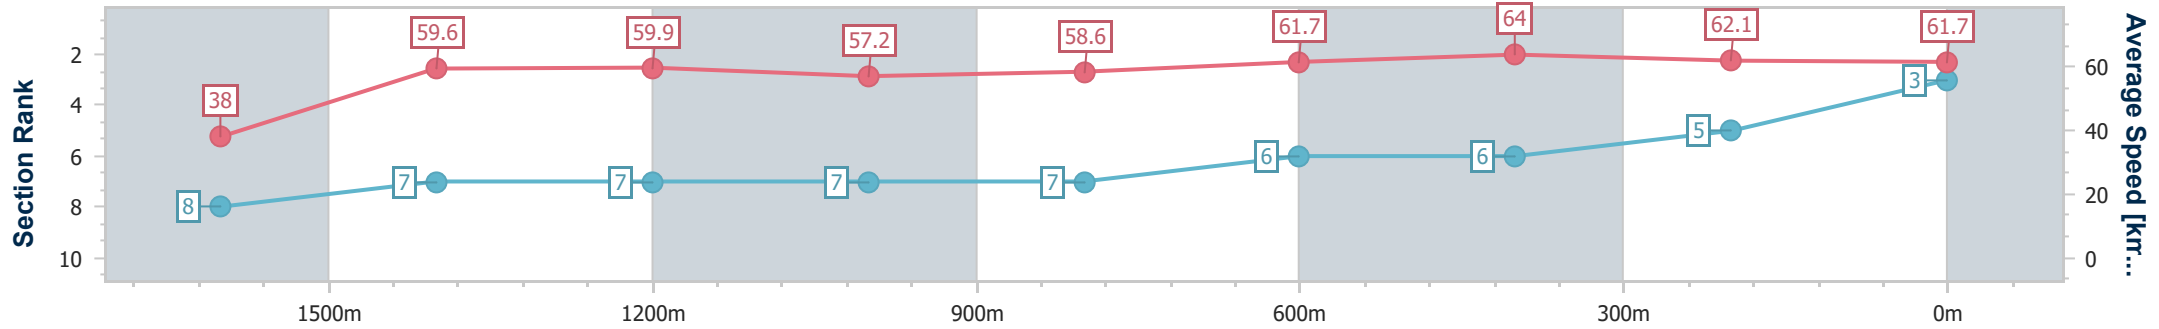

Horse/Jockey Name	Tavistorm
Final Rank	3
Fastest Section Time (Section)	0:09.52 (Overall)
Top Speed [km/h] (Section)	64.8 (600m)
Race State	Finished

Ipswich QLD Professional
Race 6: BARRIER REEF POOLS Class 5 Handicap - 1700m
19 February 2025 - 17:10
Track Rating: Good 4, Weather: Fine, Rail Position: +9.5m Entire

Section	Overall	1600m	1400m	1200m	1000m	800m	600m	400m	200m
Section Times	1:44.43 [3] (0:09.52)	1:34.91 [8] (0:12.03)	1:22.88 [7] (0:11.98)	1:10.90 [7] (0:12.54)	0:58.36 [7] (0:12.31)	0:46.05 [7] (0:11.60)	0:34.45 [6] (0:11.23)	0:23.22 [6] (0:11.56)	0:11.66 [5] (0:11.66)
Average Speed [km/h]	38.0	59.6	59.9	57.2	58.6	61.7	64.0	62.1	61.7
Top Speed [km/h]	58.5	62.3	61.7	58.9	59.2	64.1	64.8	63.0	62.6
Avg. Dist. to Rail [m]	2.8	1.3	1.3	0.6	0.4	0.7	1.0	0.6	1.2
Avg. Stride Freq. [Hz]	2.0	2.3	2.2	2.2	2.2	2.2	2.3	2.2	2.2
Avg. Stride Length [m]	4.7	7.2	7.4	7.4	7.4	7.4	7.3	7.5	7.2

- [ ] Ranking at each section and finish
- -.-.- No data available at this section
- NA No data available