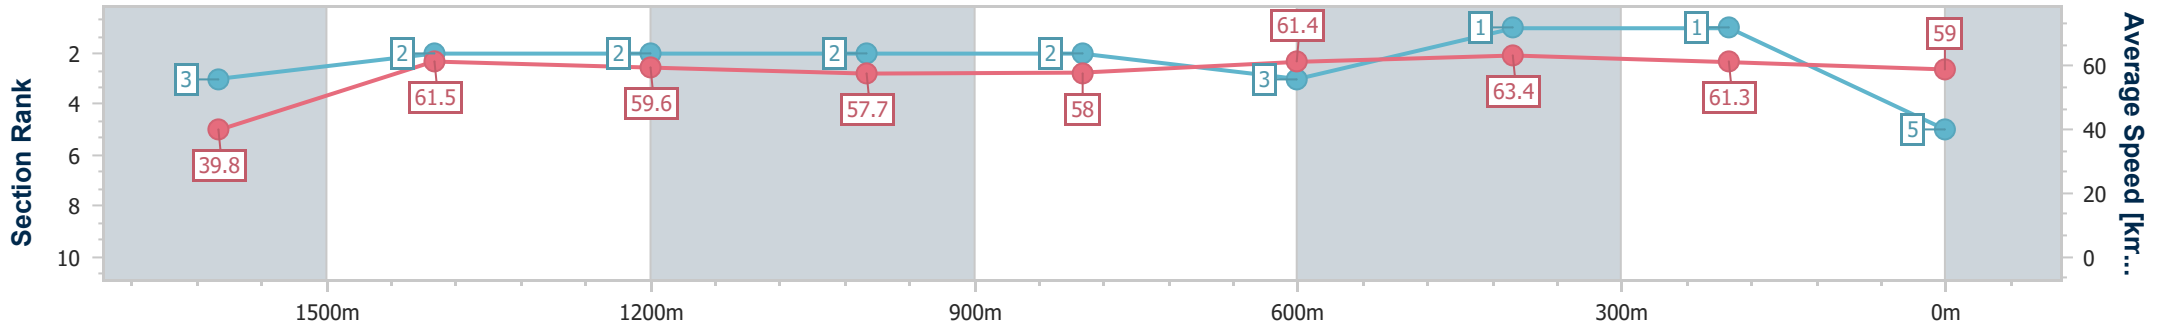

Ipswich QLD Professional

Race 6: BARRIER REEF POOLS Class 5 Handicap - 1700m

19 February 2025 - 17:10

Track Rating: Good 4, Weather: Fine, Rail Position: +9.5m Entire

Section	Overall	1600m	1400m	1200m	1000m	800m	600m	400m	200m
Section Times	1:44.51 [5] (0:09.03)	1:35.48 [3] (0:11.70)	1:23.78 [2] (0:12.07)	1:11.71 [2] (0:12.49)	0:59.22 [2] (0:12.40)	0:46.82 [2] (0:11.68)	0:35.14 [3] (0:11.26)	0:23.88 [1] (0:11.64)	0:12.24 [1] (0:12.24)
Average Speed [km/h]	39.8	61.5	59.6	57.7	58.0	61.4	63.4	61.3	59.0
Top Speed [km/h]	60.2	62.0	60.9	58.2	59.0	64.6	64.9	63.3	59.6
Avg. Dist. to Rail [m]	5.4	1.1	0.9	0.4	0.2	0.4	1.6	2.3	2.4
Avg. Stride Freq. [Hz]	2.1	2.2	2.2	2.1	2.1	2.2	2.2	2.2	2.2
Avg. Stride Length [m]	4.8	7.3	7.5	7.4	7.5	7.6	7.7	7.2	7.5

- [] Ranking at each section and finish
- .-.- No data available at this section
- NA No data available

Horse/Jockey Name	Outburst
Final Rank	6
Fastest Section Time (Section)	0:09.85 (Overall)
Top Speed [km/h] (Section)	64.5 (600m)
Race State	Finished