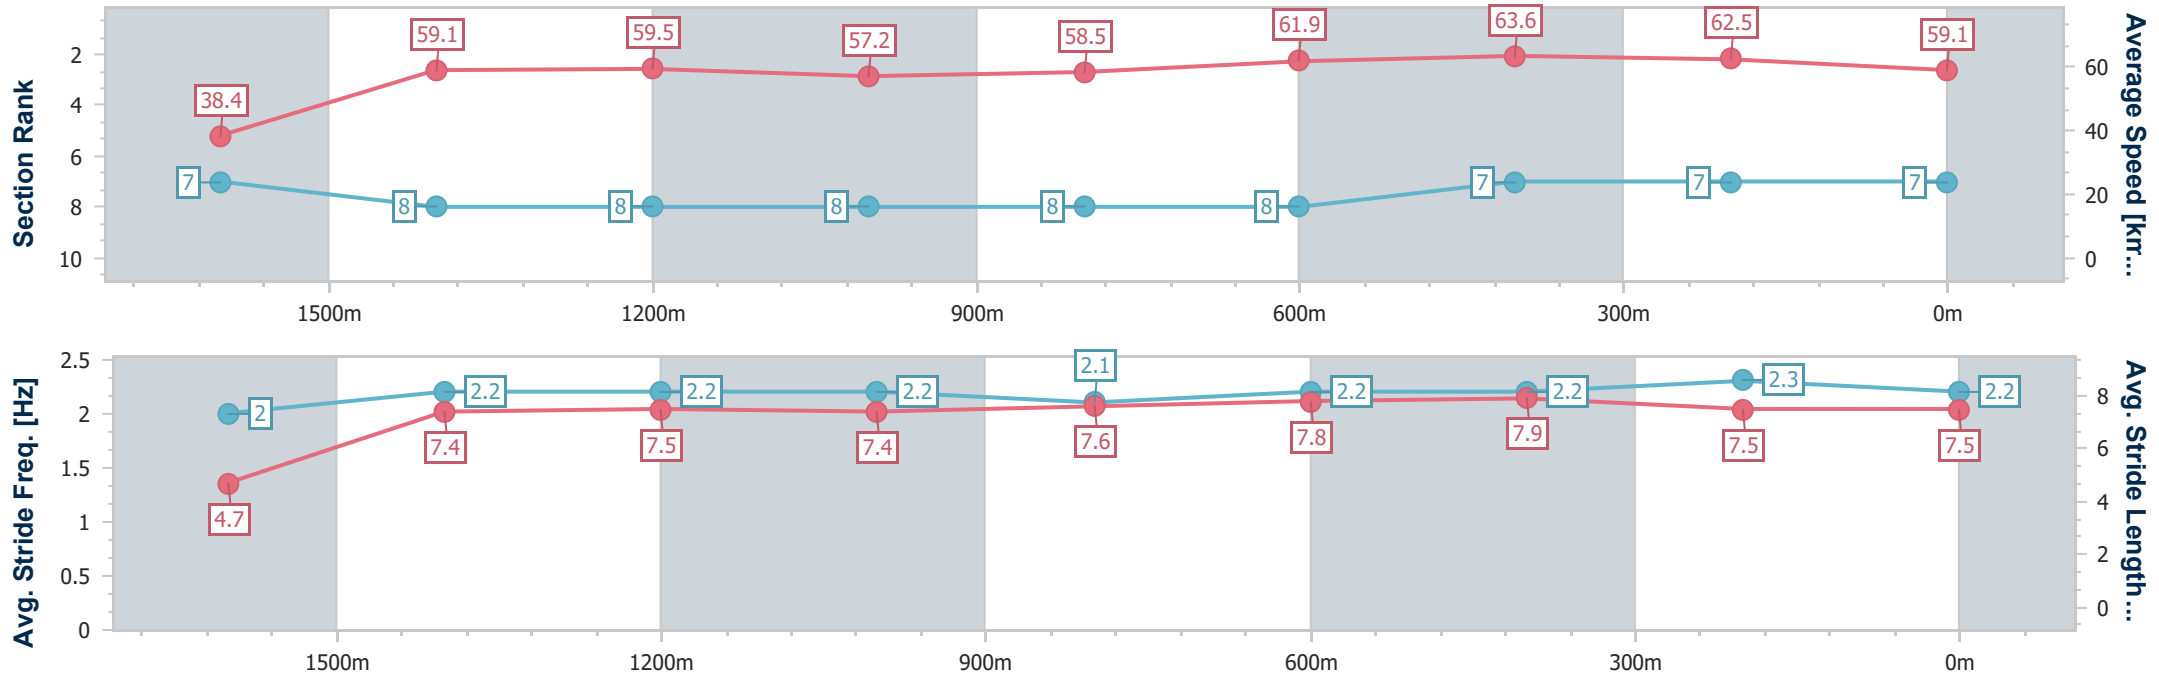

Ipswich QLD Professional

Race 6: BARRIER REEF POOLS Class 5 Handicap - 1700m

19 February 2025 - 17:10

Track Rating: Good 4, Weather: Fine, Rail Position: +9.5m Entire

Section	Overall	1600m	1400m	1200m	1000m	800m	600m	400m	200m
Section Times	1:45.16 [7] (0:09.39)	1:35.77 [7] (0:12.19)	1:23.58 [8] (0:12.05)	1:11.53 [8] (0:12.54)	0:58.99 [8] (0:12.34)	0:46.65 [8] (0:11.62)	0:35.03 [8] (0:11.33)	0:23.70 [7] (0:11.56)	0:12.14 [7] (0:12.14)
Average Speed [km/h]	38.4	59.1	59.5	57.2	58.5	61.9	63.6	62.5	59.1
Top Speed [km/h]	57.3	60.6	61.0	58.6	59.4	63.3	64.7	63.7	62.5
Avg. Dist. to Rail [m]	3.3	0.6	1.0	0.4	0.3	0.2	0.2	1.6	3.5
Avg. Stride Freq. [Hz]	2.0	2.2	2.2	2.2	2.1	2.2	2.2	2.3	2.2
Avg. Stride Length [m]	4.7	7.4	7.5	7.4	7.6	7.8	7.9	7.5	7.5