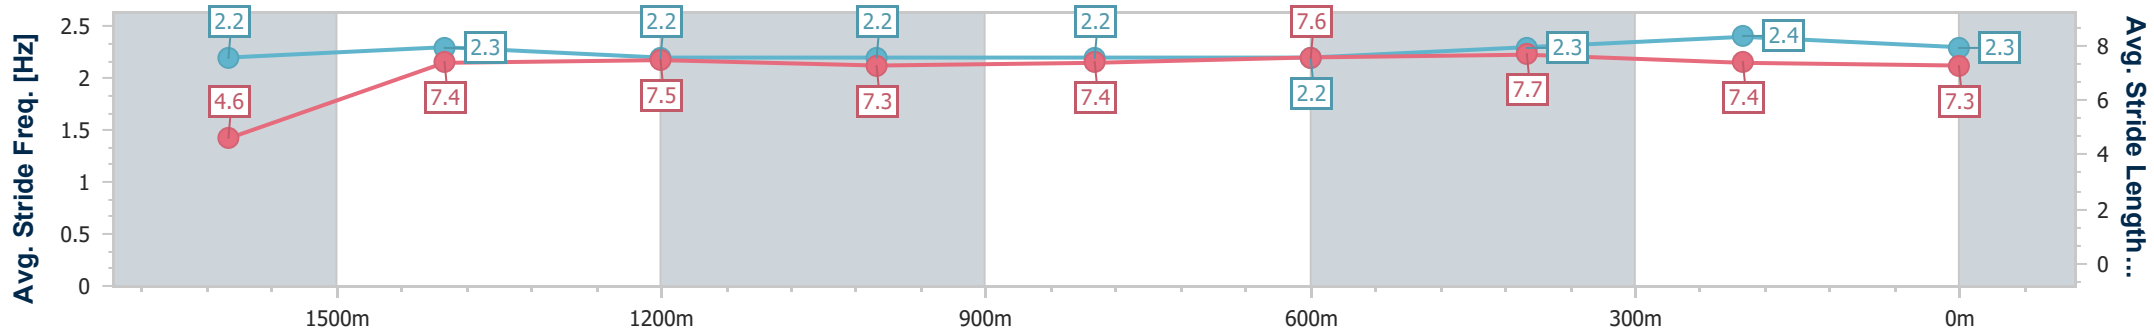

Ipswich QLD Professional

Race 6: BARRIER REEF POOLS Class 5 Handicap - 1700m

19 February 2025 - 17:10

Track Rating: Good 4, Weather: Fine, Rail Position: +9.5m Entire

Section	Overall	1600m	1400m	1200m	1000m	800m	600m	400m	200m
Section Times	1:44.07 [1] (0:09.03)	1:35.04 [2] (0:11.93)	1:23.11 [3] (0:11.96)	1:11.15 [3] (0:12.52)	0:58.63 [3] (0:12.36)	0:46.27 [3] (0:11.81)	0:34.46 [4] (0:11.31)	0:23.15 [3] (0:11.47)	0:11.68 [2] (0:11.68)
Average Speed [km/h]	39.8	60.4	59.7	57.2	58.1	61.1	63.6	62.8	61.9
Top Speed [km/h]	59.8	60.9	61.4	58.1	59.4	64.7	64.8	63.6	63.2
Avg. Dist. to Rail [m]	2.3	0.7	1.9	1.1	0.3	0.3	0.3	1.3	2.1
Avg. Stride Freq. [Hz]	2.2	2.3	2.2	2.2	2.2	2.2	2.3	2.4	2.3
Avg. Stride Length [m]	4.6	7.4	7.5	7.3	7.4	7.6	7.7	7.4	7.3