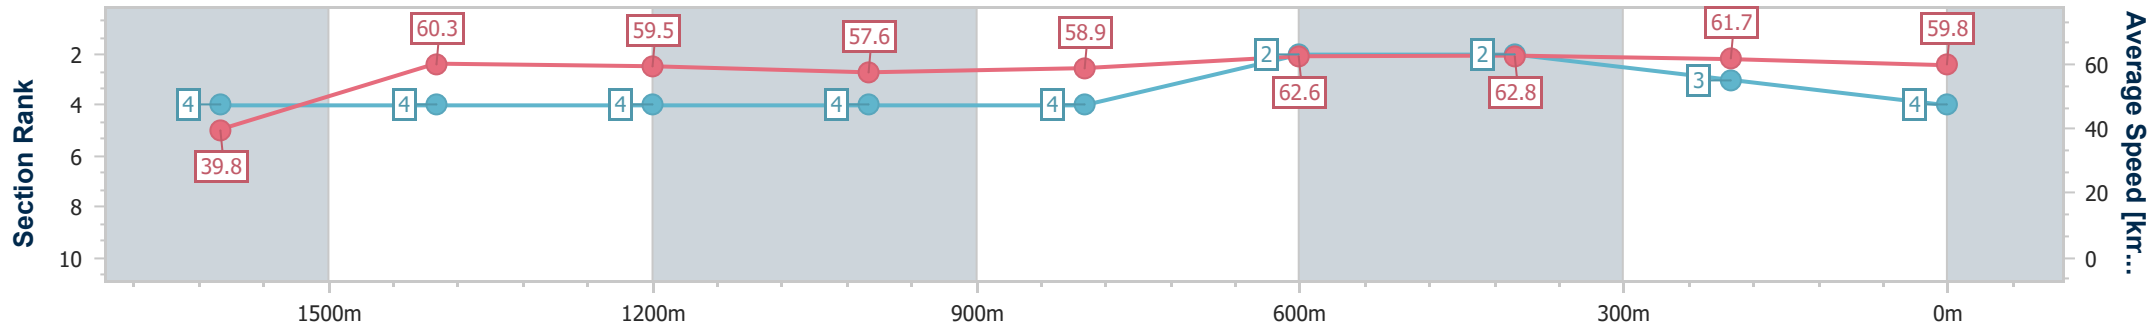

Ipswich QLD Professional

Race 6: BARRIER REEF POOLS Class 5 Handicap - 1700m

19 February 2025 - 17:10

Track Rating: Good 4, Weather: Fine, Rail Position: +9.5m Entire

Section	Overall	1600m	1400m	1200m	1000m	800m	600m	400m	200m
Section Times	1:44.45 [4] (0:09.06)	1:35.39 [4] (0:11.95)	1:23.44 [4] (0:12.04)	1:11.40 [4] (0:12.50)	0:58.90 [4] (0:12.27)	0:46.63 [4] (0:11.54)	0:35.09 [2] (0:11.42)	0:23.67 [2] (0:11.64)	0:12.03 [3] (0:12.03)
Average Speed [km/h]	39.8	60.3	59.5	57.6	58.9	62.6	62.8	61.7	59.8
Top Speed [km/h]	58.2	61.6	61.8	58.6	60.7	63.8	64.2	62.6	63.1
Avg. Dist. to Rail [m]	6.4	1.7	0.5	0.2	0.6	0.6	0.5	0.3	0.5
Avg. Stride Freq. [Hz]	2.1	2.3	2.3	2.3	2.3	2.4	2.4	2.4	2.3
Avg. Stride Length [m]	4.7	7.2	7.2	7.1	7.2	7.3	7.3	7.3	7.2