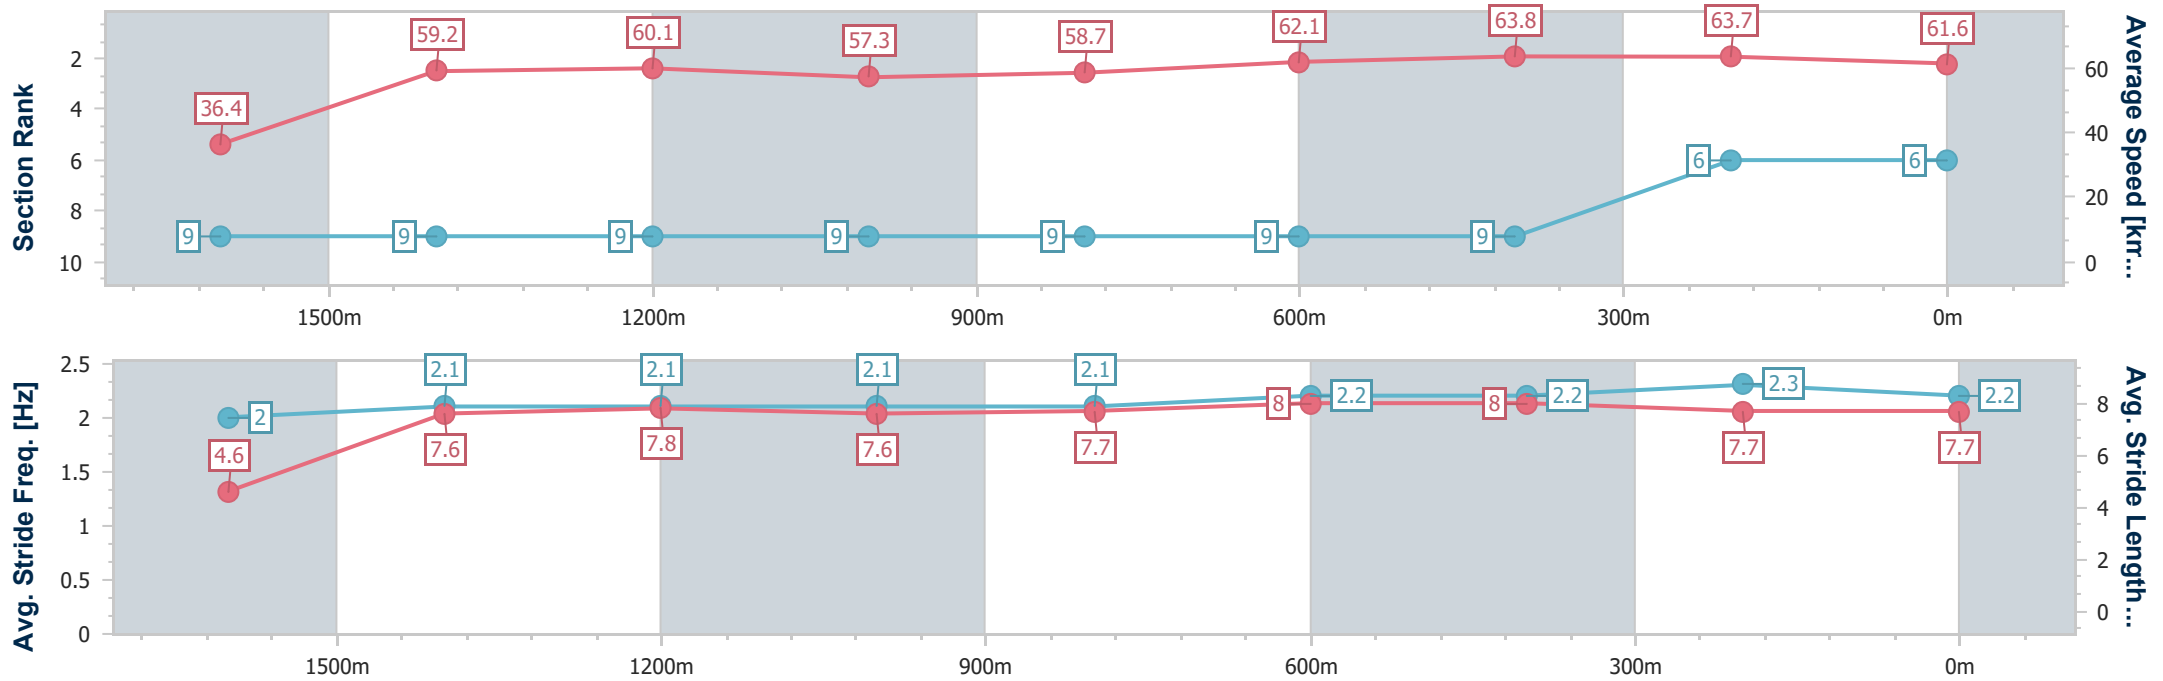

Ipswich QLD Professional

Race 6: BARRIER REEF POOLS Class 5 Handicap - 1700m

19 February 2025 - 17:10

Track Rating: Good 4, Weather: Fine, Rail Position: +9.5m Entire

Section	Overall	1600m	1400m	1200m	1000m	800m	600m	400m	200m			
Section Times	1:44.59 [6] (0:09.85)	1:34.74 [9] (0:12.18)	1:22.56 [9] (0:11.91)	1:10.65 [9] (0:12.55)	0:58.10 [9] (0:12.27)	0:45.83 [9] (0:11.63)	0:34.20 [9] (0:11.23)	0:22.97 [9] (0:11.27)	0:11.70 [6] (0:11.70)			
Average Speed [km/h]	36.4	59.2	60.1	57.3	58.7	62.1	63.8	63.7	61.6			
Top Speed [km/h]	55.7	60.7	61.6	58.8	60.1	64.5	64.5	64.3	64.1			
Avg. Dist. to Rail [m]	4.9	0.5	1.2	0.4	0.1	0.2	0.7	0.8	0.7			
Avg. Stride Freq. [Hz]	2.0	2.1	2.1	2.1	2.1	2.2	2.2	2.3	2.2			
Avg. Stride Length [m]	4.6	7.6	7.8	7.6	7.7	8.0	8.0	7.7	7.7			

- [] Ranking at each section and finish
- .-.- No data available at this section
- NA No data available

Horse/Jockey Name	The Hungarian
Final Rank	7
Fastest Section Time (Section)	0:09.39 (Overall)
Top Speed [km/h] (Section)	64.7 (600m)
Race State	Finished