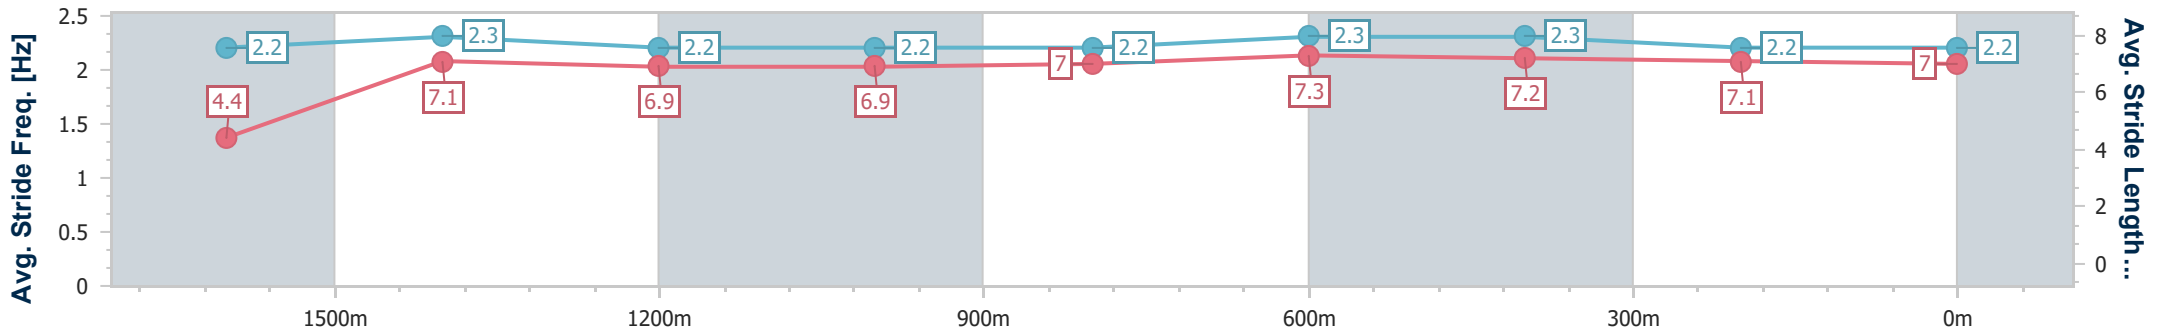

Ipswich QLD Professional

Race 6: BARRIER REEF POOLS Class 5 Handicap - 1700m

19 February 2025 - 17:10

Track Rating: Good 4, Weather: Fine, Rail Position: +9.5m Entire

Section	Overall	1600m	1400m	1200m	1000m	800m	600m	400m	200m
Section Times	1:46.15 [8] (0:09.13)	1:37.02 [5] (0:12.08)	1:24.94 [6] (0:12.11)	1:12.83 [6] (0:12.55)	1:00.28 [6] (0:12.36)	0:47.92 [6] (0:11.79)	0:36.13 [7] (0:11.49)	0:24.64 [8] (0:11.94)	0:12.70 [9] (0:12.70)
Average Speed [km/h]	39.5	59.5	59.2	57.3	58.4	61.3	62.7	60.3	56.4
Top Speed [km/h]	58.5	60.6	60.7	58.5	59.7	62.1	63.5	62.0	60.4
Avg. Dist. to Rail [m]	1.7	0.7	0.8	0.3	0.6	0.8	0.4	0.2	0.5
Avg. Stride Freq. [Hz]	2.2	2.3	2.2	2.2	2.2	2.3	2.3	2.2	2.2
Avg. Stride Length [m]	4.4	7.1	6.9	6.9	7.0	7.3	7.2	7.1	7.0