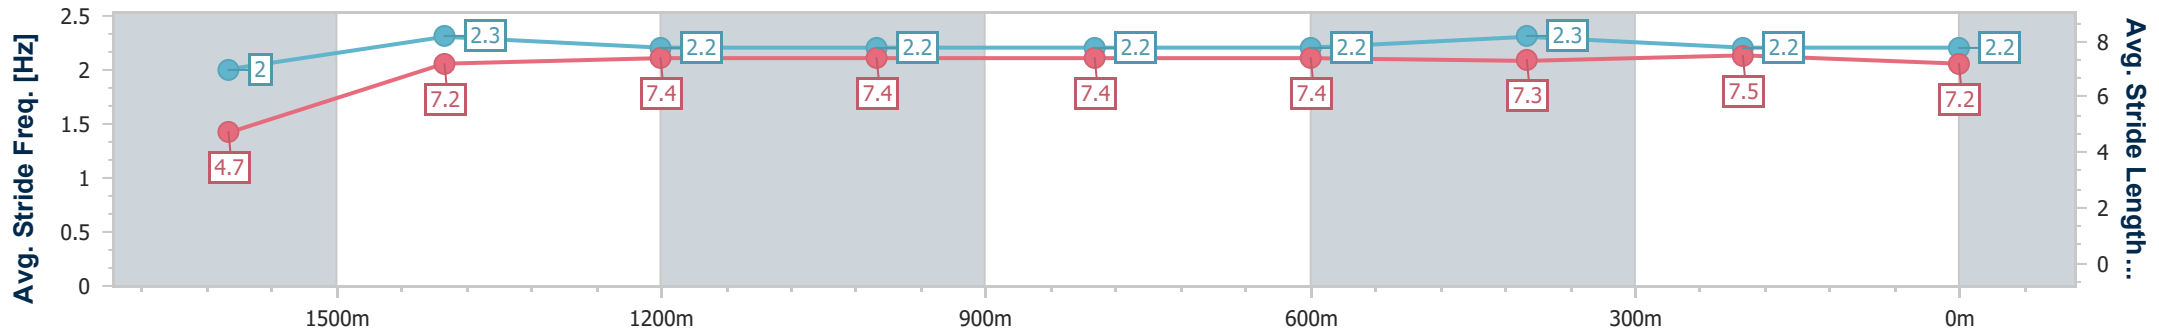

Horse/Jockey Name	Tavistorm
Final Rank	3
Fastest Section Time (Section)	0:09.52 (Overall)
Top Speed [km/h] (Section)	64.8 (600m)
Race State	Finished

Ipswich QLD Professional
Race 6: BARRIER REEF POOLS Class 5 Handicap - 1700m
19 February 2025 - 17:10
Track Rating: Good 4, Weather: Fine, Rail Position: +9.5m Entire

Section	Overall	1600m	1400m	1200m	1000m	800m	600m	400m	200m
Section Times	1:44.43 [3] (0:09.52)	1:34.91 [8] (0:12.03)	1:22.88 [7] (0:11.98)	1:10.90 [7] (0:12.54)	0:58.36 [7] (0:12.31)	0:46.05 [7] (0:11.60)	0:34.45 [6] (0:11.23)	0:23.22 [6] (0:11.56)	0:11.66 [5] (0:11.66)
Average Speed [km/h]	38.0	59.6	59.9	57.2	58.6	61.7	64.0	62.1	61.7
Top Speed [km/h]	58.5	62.3	61.7	58.9	59.2	64.1	64.8	63.0	62.6
Avg. Dist. to Rail [m]	2.8	1.3	1.3	0.6	0.4	0.7	1.0	0.6	1.2
Avg. Stride Freq. [Hz]	2.0	2.3	2.2	2.2	2.2	2.2	2.3	2.2	2.2
Avg. Stride Length [m]	4.7	7.2	7.4	7.4	7.4	7.4	7.3	7.5	7.2

- [ ] Ranking at each section and finish
- -.-.- No data available at this section
- NA No data available