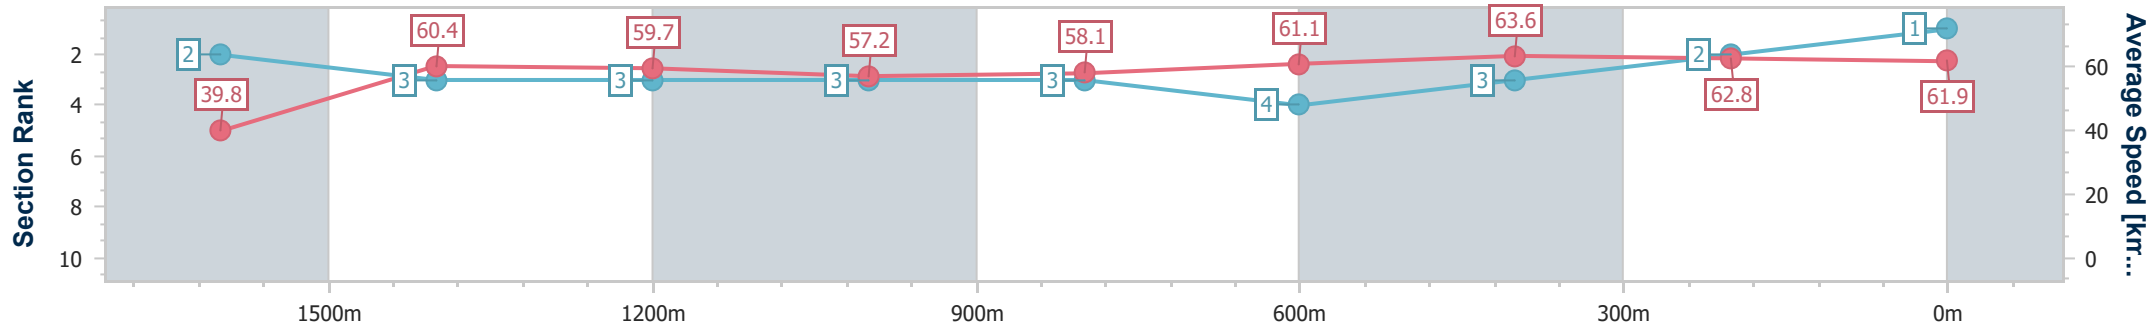

Ipswich QLD Professional

Race 6: BARRIER REEF POOLS Class 5 Handicap - 1700m

19 February 2025 - 17:10

Track Rating: Good 4, Weather: Fine, Rail Position: +9.5m Entire

Section	Overall	1600m	1400m	1200m	1000m	800m	600m	400m	200m
Section Times	1:44.07 [1] (0:09.03)	1:35.04 [2] (0:11.93)	1:23.11 [3] (0:11.96)	1:11.15 [3] (0:12.52)	0:58.63 [3] (0:12.36)	0:46.27 [3] (0:11.81)	0:34.46 [4] (0:11.31)	0:23.15 [3] (0:11.47)	0:11.68 [2] (0:11.68)
Average Speed [km/h]	39.8	60.4	59.7	57.2	58.1	61.1	63.6	62.8	61.9
Top Speed [km/h]	59.8	60.9	61.4	58.1	59.4	64.7	64.8	63.6	63.2
Avg. Dist. to Rail [m]	2.3	0.7	1.9	1.1	0.3	0.3	0.3	1.3	2.1
Avg. Stride Freq. [Hz]	2.2	2.3	2.2	2.2	2.2	2.2	2.3	2.4	2.3
Avg. Stride Length [m]	4.6	7.4	7.5	7.3	7.4	7.6	7.7	7.4	7.3