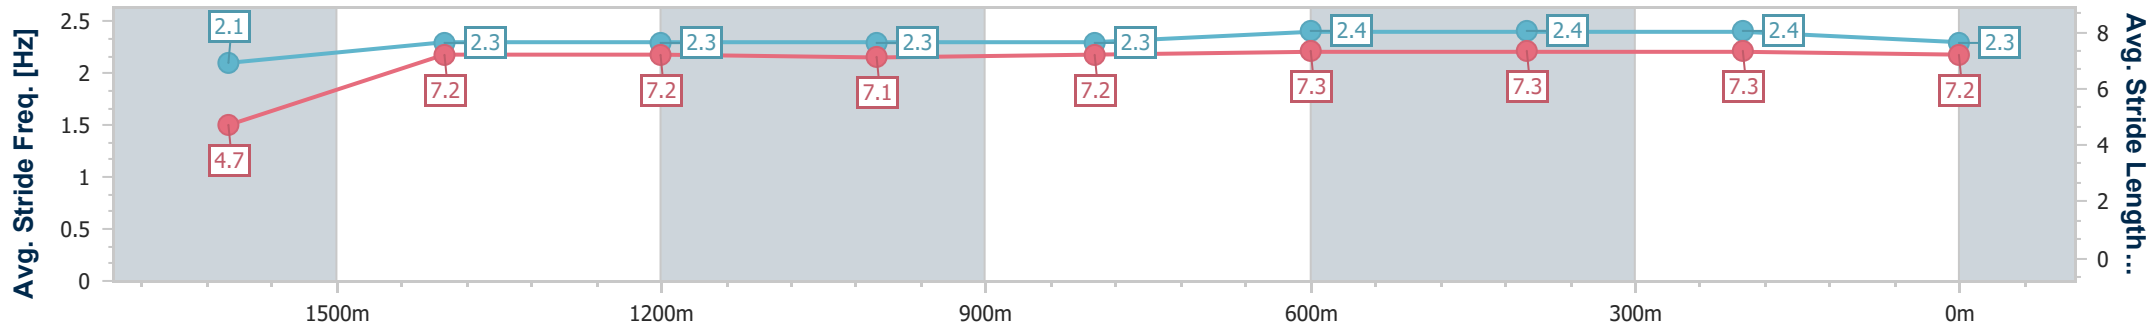

Ipswich QLD Professional

Race 6: BARRIER REEF POOLS Class 5 Handicap - 1700m

19 February 2025 - 17:10

Track Rating: Good 4, Weather: Fine, Rail Position: +9.5m Entire

Section	Overall	1600m	1400m	1200m	1000m	800m	600m	400m	200m
Section Times	1:44.45 [4] (0:09.06)	1:35.39 [4] (0:11.95)	1:23.44 [4] (0:12.04)	1:11.40 [4] (0:12.50)	0:58.90 [4] (0:12.27)	0:46.63 [4] (0:11.54)	0:35.09 [2] (0:11.42)	0:23.67 [2] (0:11.64)	0:12.03 [3] (0:12.03)
Average Speed [km/h]	39.8	60.3	59.5	57.6	58.9	62.6	62.8	61.7	59.8
Top Speed [km/h]	58.2	61.6	61.8	58.6	60.7	63.8	64.2	62.6	63.1
Avg. Dist. to Rail [m]	6.4	1.7	0.5	0.2	0.6	0.6	0.5	0.3	0.5
Avg. Stride Freq. [Hz]	2.1	2.3	2.3	2.3	2.3	2.4	2.4	2.4	2.3
Avg. Stride Length [m]	4.7	7.2	7.2	7.1	7.2	7.3	7.3	7.3	7.2