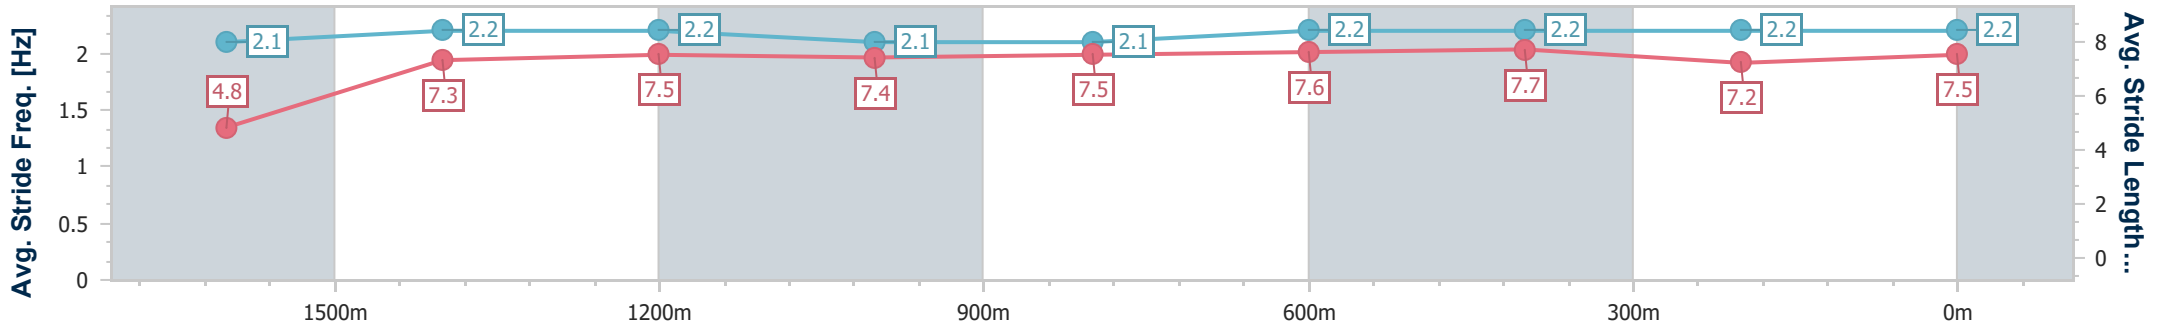

Ipswich QLD Professional

Race 6: BARRIER REEF POOLS Class 5 Handicap - 1700m

19 February 2025 - 17:10

Track Rating: Good 4, Weather: Fine, Rail Position: +9.5m Entire

Section	Overall	1600m	1400m	1200m	1000m	800m	600m	400m	200m
Section Times	1:44.51 [5] (0:09.03)	1:35.48 [3] (0:11.70)	1:23.78 [2] (0:12.07)	1:11.71 [2] (0:12.49)	0:59.22 [2] (0:12.40)	0:46.82 [2] (0:11.68)	0:35.14 [3] (0:11.26)	0:23.88 [1] (0:11.64)	0:12.24 [1] (0:12.24)
Average Speed [km/h]	39.8	61.5	59.6	57.7	58.0	61.4	63.4	61.3	59.0
Top Speed [km/h]	60.2	62.0	60.9	58.2	59.0	64.6	64.9	63.3	59.6
Avg. Dist. to Rail [m]	5.4	1.1	0.9	0.4	0.2	0.4	1.6	2.3	2.4
Avg. Stride Freq. [Hz]	2.1	2.2	2.2	2.1	2.1	2.2	2.2	2.2	2.2
Avg. Stride Length [m]	4.8	7.3	7.5	7.4	7.5	7.6	7.7	7.2	7.5

- [] Ranking at each section and finish
- .-.- No data available at this section
- NA No data available

Horse/Jockey Name	Outburst
Final Rank	6
Fastest Section Time (Section)	0:09.85 (Overall)
Top Speed [km/h] (Section)	64.5 (600m)
Race State	Finished