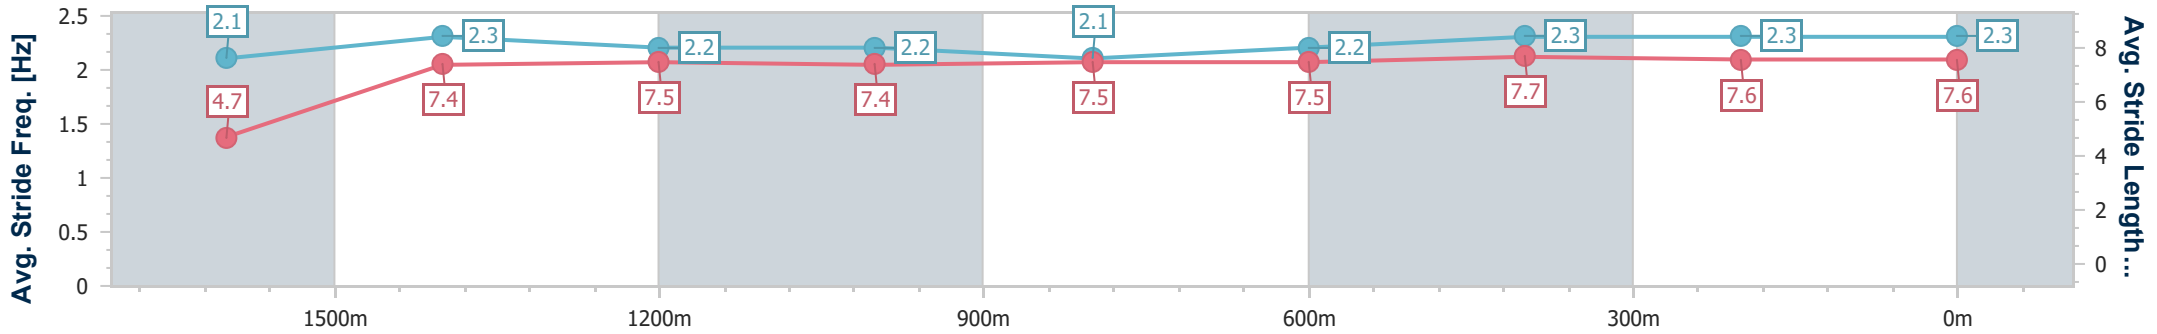

Ipswich QLD Professional

Race 6: BARRIER REEF POOLS Class 5 Handicap - 1700m

19 February 2025 - 17:10

Track Rating: Good 4, Weather: Fine, Rail Position: +9.5m Entire

Section	Overall	1600m	1400m	1200m	1000m	800m	600m	400m	200m
Section Times	1:44.35 [2] (0:09.16)	1:35.19 [6] (0:11.98)	1:23.21 [5] (0:12.14)	1:11.07 [5] (0:12.47)	0:58.60 [5] (0:12.38)	0:46.22 [5] (0:11.73)	0:34.49 [5] (0:11.29)	0:23.20 [5] (0:11.58)	0:11.62 [4] (0:11.62)
Average Speed [km/h]	39.4	59.9	59.0	57.4	58.3	61.2	64.1	62.6	61.9
Top Speed [km/h]	59.2	60.8	60.9	58.9	59.4	63.6	64.8	63.5	63.0
Avg. Dist. to Rail [m]	1.2	1.5	1.6	0.7	0.3	0.5	0.8	1.9	2.8
Avg. Stride Freq. [Hz]	2.1	2.3	2.2	2.2	2.1	2.2	2.3	2.3	2.3
Avg. Stride Length [m]	4.7	7.4	7.5	7.4	7.5	7.5	7.7	7.6	7.6