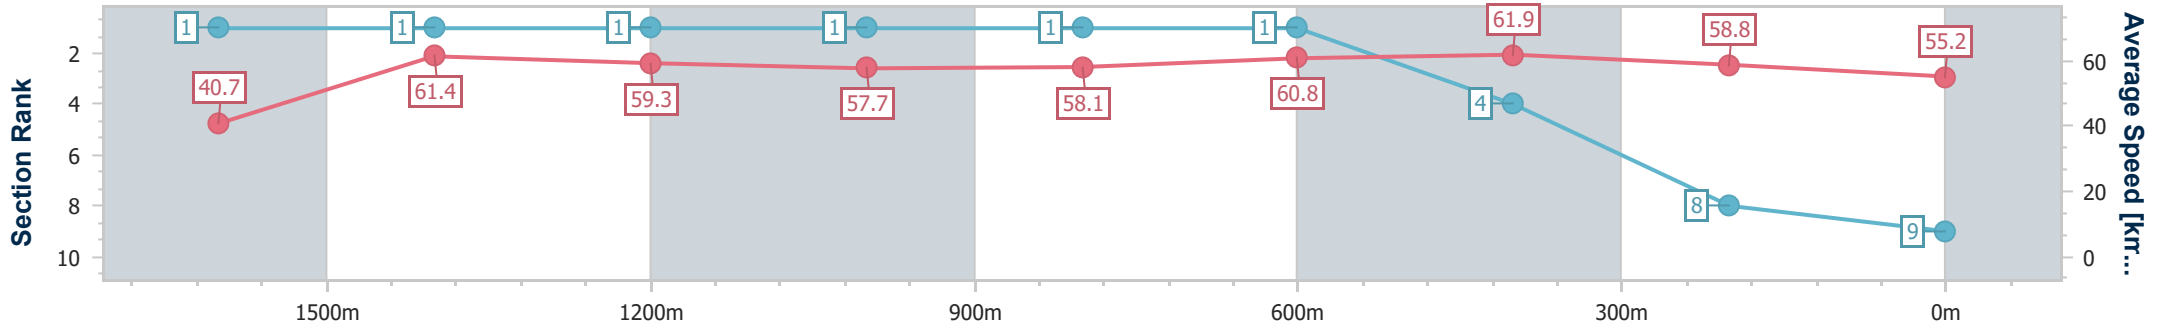

Ipswich QLD Professional

Race 6: BARRIER REEF POOLS Class 5 Handicap - 1700m

19 February 2025 - 17:10

Track Rating: Good 4, Weather: Fine, Rail Position: +9.5m Entire

Section	Overall	1600m	1400m	1200m	1000m	800m	600m	400m	200m
Section Times	1:46.23 [9] (0:08.83)	1:37.40 [1] (0:11.75)	1:25.65 [1] (0:12.06)	1:13.59 [1] (0:12.46)	1:01.13 [1] (0:12.40)	0:48.73 [1] (0:11.83)	0:36.90 [1] (0:11.64)	0:25.26 [4] (0:12.27)	0:12.99 [8] (0:12.99)
Average Speed [km/h]	40.7	61.4	59.3	57.7	58.1	60.8	61.9	58.8	55.2
Top Speed [km/h]	59.2	62.3	60.9	58.2	58.9	62.8	62.7	60.3	57.2
Avg. Dist. to Rail [m]	4.3	1.2	1.8	0.6	0.3	0.4	0.2	0.1	0.4
Avg. Stride Freq. [Hz]	2.1	2.3	2.2	2.2	2.2	2.2	2.3	2.2	2.1
Avg. Stride Length [m]	4.8	7.2	7.3	7.1	7.1	7.3	7.0	7.2	7.1

- [] Ranking at each section and finish
- .-.- No data available at this section
- NA No data available