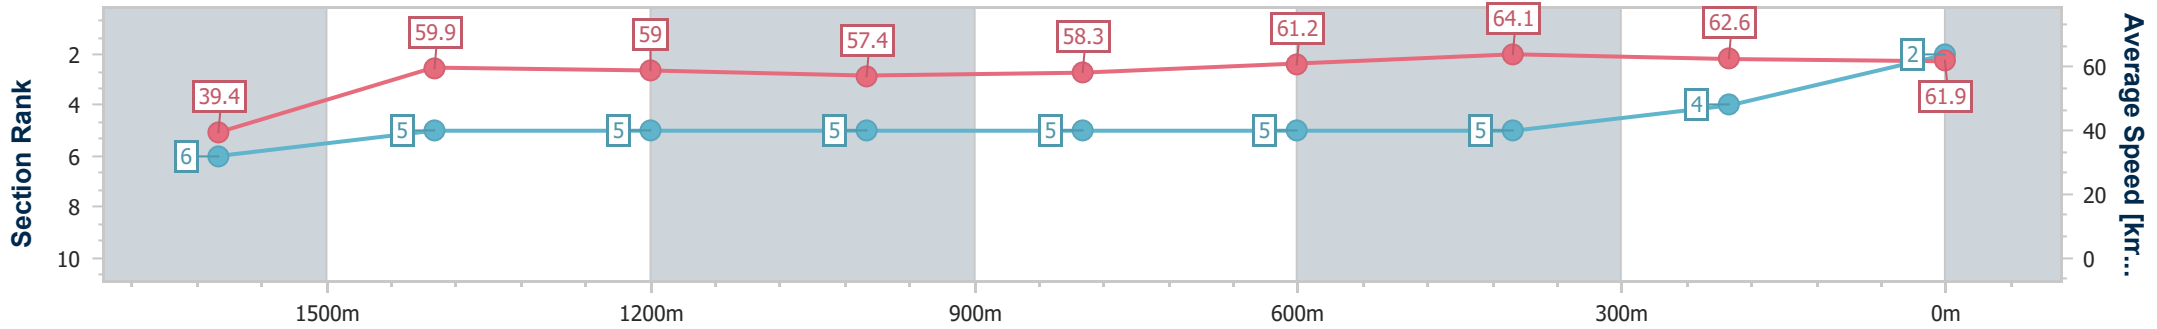

Ipswich QLD Professional

Race 6: BARRIER REEF POOLS Class 5 Handicap - 1700m

19 February 2025 - 17:10

Track Rating: Good 4, Weather: Fine, Rail Position: +9.5m Entire

Section	Overall	1600m	1400m	1200m	1000m	800m	600m	400m	200m
Section Times	1:44.35 [2] (0:09.16)	1:35.19 [6] (0:11.98)	1:23.21 [5] (0:12.14)	1:11.07 [5] (0:12.47)	0:58.60 [5] (0:12.38)	0:46.22 [5] (0:11.73)	0:34.49 [5] (0:11.29)	0:23.20 [5] (0:11.58)	0:11.62 [4] (0:11.62)
Average Speed [km/h]	39.4	59.9	59.0	57.4	58.3	61.2	64.1	62.6	61.9
Top Speed [km/h]	59.2	60.8	60.9	58.9	59.4	63.6	64.8	63.5	63.0
Avg. Dist. to Rail [m]	1.2	1.5	1.6	0.7	0.3	0.5	0.8	1.9	2.8
Avg. Stride Freq. [Hz]	2.1	2.3	2.2	2.2	2.1	2.2	2.3	2.3	2.3
Avg. Stride Length [m]	4.7	7.4	7.5	7.4	7.5	7.5	7.7	7.6	7.6