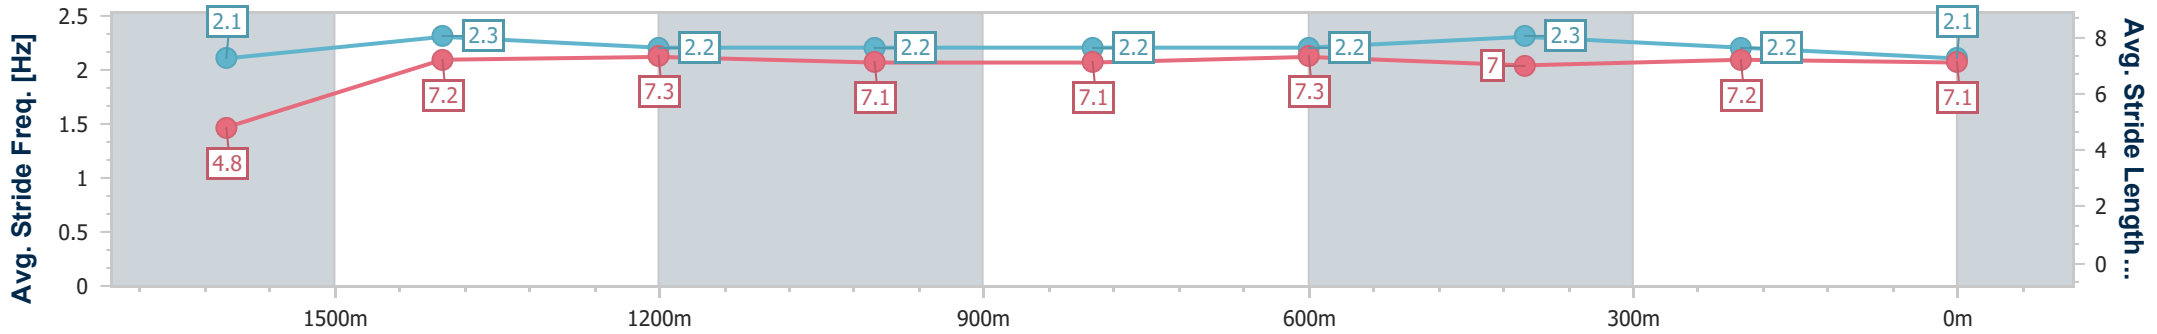

Ipswich QLD Professional

Race 6: BARRIER REEF POOLS Class 5 Handicap - 1700m

19 February 2025 - 17:10

Track Rating: Good 4, Weather: Fine, Rail Position: +9.5m Entire

Section	Overall	1600m	1400m	1200m	1000m	800m	600m	400m	200m
Section Times	1:46.23 [9] (0:08.83)	1:37.40 [1] (0:11.75)	1:25.65 [1] (0:12.06)	1:13.59 [1] (0:12.46)	1:01.13 [1] (0:12.40)	0:48.73 [1] (0:11.83)	0:36.90 [1] (0:11.64)	0:25.26 [4] (0:12.27)	0:12.99 [8] (0:12.99)
Average Speed [km/h]	40.7	61.4	59.3	57.7	58.1	60.8	61.9	58.8	55.2
Top Speed [km/h]	59.2	62.3	60.9	58.2	58.9	62.8	62.7	60.3	57.2
Avg. Dist. to Rail [m]	4.3	1.2	1.8	0.6	0.3	0.4	0.2	0.1	0.4
Avg. Stride Freq. [Hz]	2.1	2.3	2.2	2.2	2.2	2.2	2.3	2.2	2.1
Avg. Stride Length [m]	4.8	7.2	7.3	7.1	7.1	7.3	7.0	7.2	7.1

- [] Ranking at each section and finish
- .-.- No data available at this section
- NA No data available