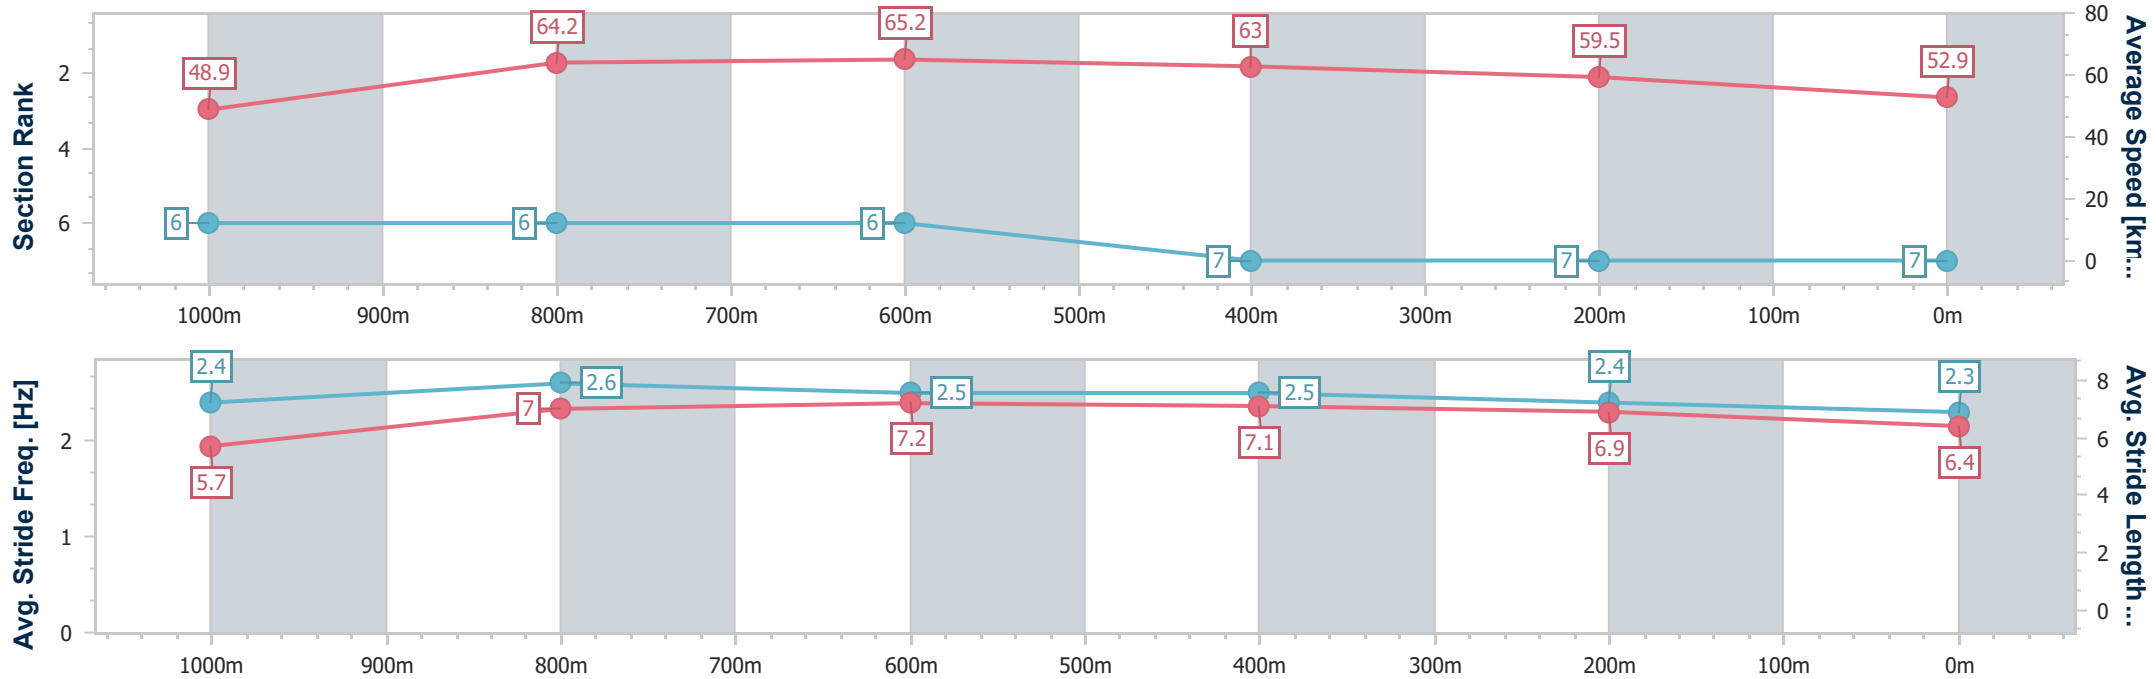

- [ ] Ranking at each section and finish
- .-.-.- No data available at this section
- NA No data available

Horse/Jockey Name	One Percent
Final Rank	7
Fastest Section Time (Section)	0:11.00 (800m)
Top Speed [km/h] (Section)	66.2 (800m)
Race State	Finished

### Townsville QLD Professional

Race 2: LADBROKES BLACKBOOK Maiden Plate - 1200m

20 February 2025 - 14:23

Track Rating: Good 4, Weather: Fine, Rail Position: +4m 1000m-WP, True Remainder

Section	Overall	1000m	800m	600m	400m	200m
Section Times	1:13.91 [7] (0:14.68)	0:59.23 [6] (0:11.06)	0:48.17 [6] (0:11.00)	0:37.17 [6] (0:11.47)	0:25.70 [7] (0:12.11)	0:13.59 [7] (0:13.59)
Average Speed [km/h]	48.9	64.2	65.2	63.0	59.5	52.9
Top Speed [km/h]	62.9	65.7	66.2	65.1	62.5	58.2
Avg. Dist. to Rail [m]	5.0	2.8	0.8	1.1	0.5	0.5
Avg. Stride Freq. [Hz]	2.4	2.6	2.5	2.5	2.4	2.3
Avg. Stride Length [m]	5.7	7.0	7.2	7.1	6.9	6.4

- [ ] Ranking at each section and finish
- .-.- No data available at this section
- NA No data available