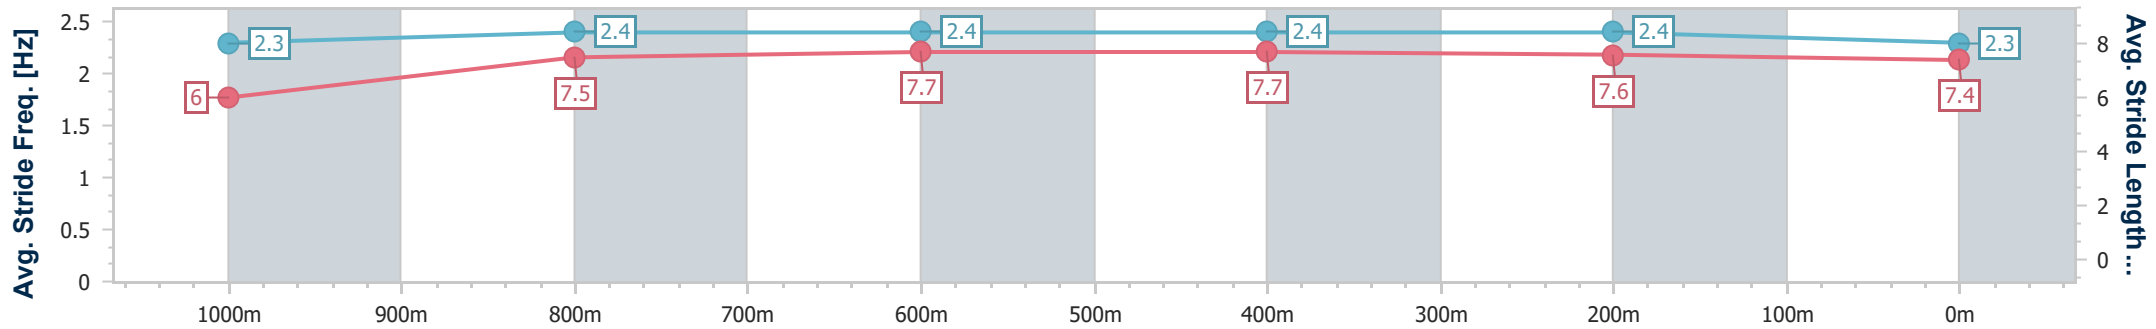

Townsville QLD Professional

Race 2: LADBROKES BLACKBOOK Maiden Plate - 1200m

20 February 2025 - 14:23

Track Rating: Good 4, Weather: Fine, Rail Position: +4m 1000m-WP, True Remainder

Section	Overall	1000m	800m	600m	400m	200m
Section Times	1:10.45 [2] (0:14.38)	0:56.07 [4] (0:11.00)	0:45.07 [4] (0:10.91)	0:34.16 [3] (0:11.06)	0:23.10 [3] (0:11.16)	0:11.94 [2] (0:11.94)
Average Speed [km/h]	49.9	64.8	65.9	65.6	65.0	60.3
Top Speed [km/h]	64.7	66.1	67.2	66.8	66.4	63.6
Avg. Dist. to Rail [m]	4.4	2.1	0.3	1.4	3.3	1.3
Avg. Stride Freq. [Hz]	2.3	2.4	2.4	2.4	2.4	2.3
Avg. Stride Length [m]	6.0	7.5	7.7	7.7	7.6	7.4