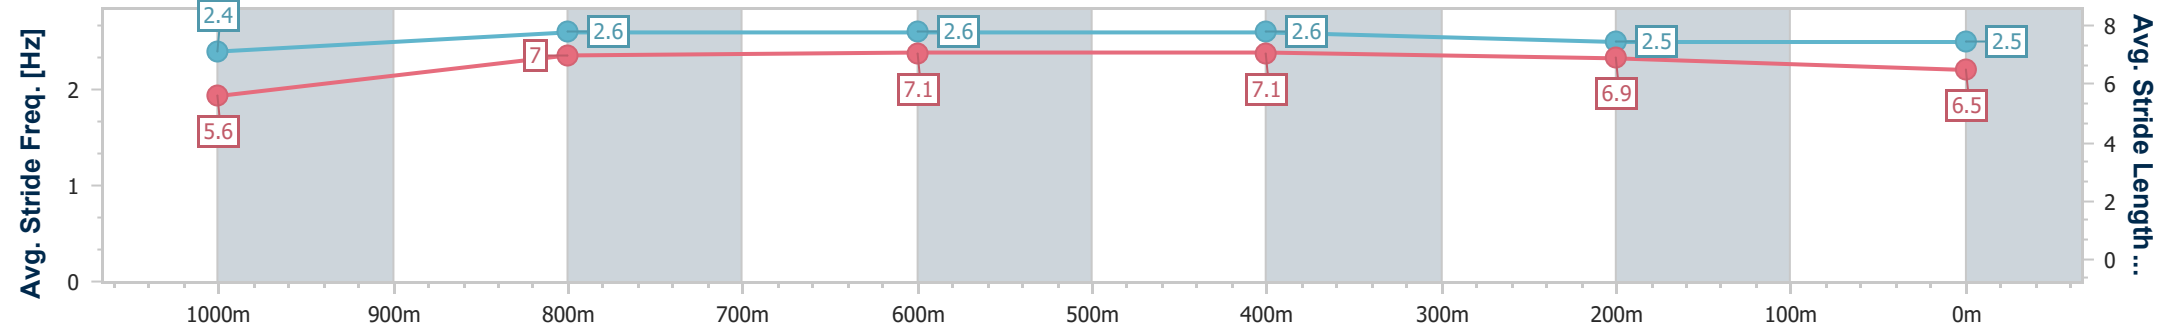

- [ ] Ranking at each section and finish
- .-.- No data available at this section
- NA No data available

Horse/Jockey Name	Sneaky Tay
Final Rank	6
Fastest Section Time (Section)	0:10.92 (800m)
Top Speed [km/h] (Section)	67.3 (600m)
Race State	Finished

Townsville QLD Professional

Race 2: LADBROKES BLACKBOOK Maiden Plate - 1200m

20 February 2025 - 14:23

Track Rating: Good 4, Weather: Fine, Rail Position: +4m 1000m-WP, True Remainder

Section	Overall	1000m	800m	600m	400m	200m
Section Times	1:11.21 [6] (0:14.65)	0:56.56 [5] (0:10.96)	0:45.60 [5] (0:10.92)	0:34.68 [5] (0:11.01)	0:23.67 [5] (0:11.40)	0:12.27 [4] (0:12.27)
Average Speed [km/h]	49.0	64.9	66.1	66.0	63.4	58.7
Top Speed [km/h]	63.1	66.0	67.3	67.3	65.6	61.1
Avg. Dist. to Rail [m]	5.2	2.5	0.7	1.7	2.9	2.0
Avg. Stride Freq. [Hz]	2.4	2.6	2.6	2.6	2.5	2.5
Avg. Stride Length [m]	5.6	7.0	7.1	7.1	6.9	6.5

- [ ] Ranking at each section and finish
- .-.-.- No data available at this section
- NA No data available

Horse/Jockey Name	One Percent
Final Rank	7
Fastest Section Time (Section)	0:11.00 (800m)
Top Speed [km/h] (Section)	66.2 (800m)
Race State	Finished