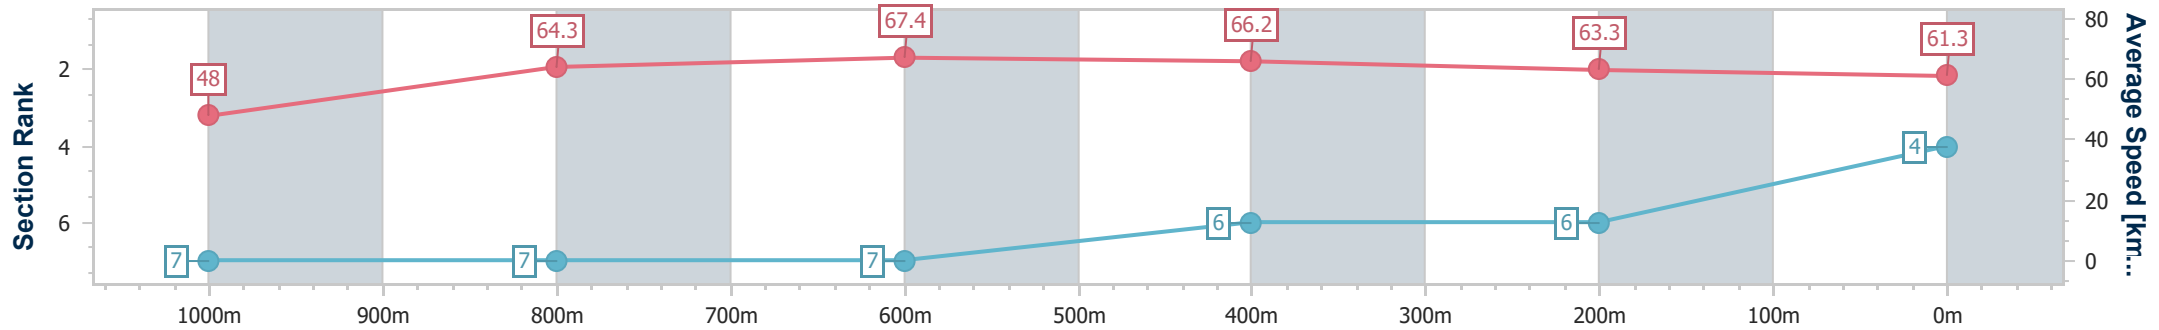

Townsville QLD Professional

Race 2: LADBROKES BLACKBOOK Maiden Plate - 1200m

20 February 2025 - 14:23

Track Rating: Good 4, Weather: Fine, Rail Position: +4m 1000m-WP, True Remainder

Section	Overall	1000m	800m	600m	400m	200m
Section Times	1:10.98 [4] (0:14.97)	0:56.01 [7] (0:11.05)	0:44.96 [7] (0:10.72)	0:34.24 [7] (0:11.02)	0:23.22 [6] (0:11.48)	0:11.74 [6] (0:11.74)
Average Speed [km/h]	48.0	64.3	67.4	66.2	63.3	61.3
Top Speed [km/h]	60.5	67.3	68.3	68.2	65.5	62.9
Avg. Dist. to Rail [m]	5.5	2.9	0.9	3.1	4.1	3.9
Avg. Stride Freq. [Hz]	2.3	2.5	2.6	2.6	2.5	2.5
Avg. Stride Length [m]	5.7	7.1	7.2	7.1	7.0	6.8