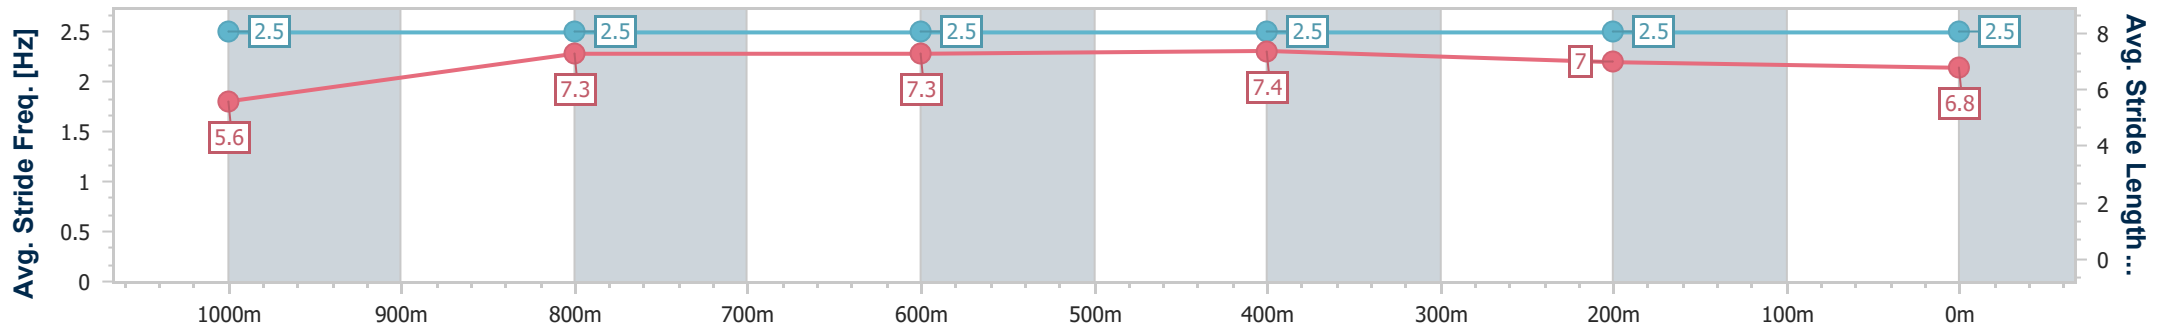

### Townsville QLD Professional

Race 2: LADBROKES BLACKBOOK Maiden Plate - 1200m

20 February 2025 - 14:23

Track Rating: Good 4, Weather: Fine, Rail Position: +4m 1000m-WP, True Remainder

Section	Overall	1000m	800m	600m	400m	200m
Section Times	1:10.41 [1] (0:14.20)	0:56.21 [3] (0:10.88)	0:45.33 [2] (0:11.01)	0:34.32 [2] (0:11.04)	0:23.28 [2] (0:11.42)	0:11.86 [3] (0:11.86)
Average Speed [km/h]	50.5	65.4	65.8	66.1	63.4	60.8
Top Speed [km/h]	67.1	66.3	66.6	67.4	64.6	62.7
Avg. Dist. to Rail [m]	3.8	2.3	1.4	2.7	3.1	1.2
Avg. Stride Freq. [Hz]	2.5	2.5	2.5	2.5	2.5	2.5
Avg. Stride Length [m]	5.6	7.3	7.3	7.4	7.0	6.8

- [ ] Ranking at each section and finish
- .-.- No data available at this section
- NA No data available

Horse/Jockey Name	Binghamton
Final Rank	2
Fastest Section Time (Section)	0:10.91 (800m)
Top Speed [km/h] (Section)	67.2 (800m)
Race State	Finished