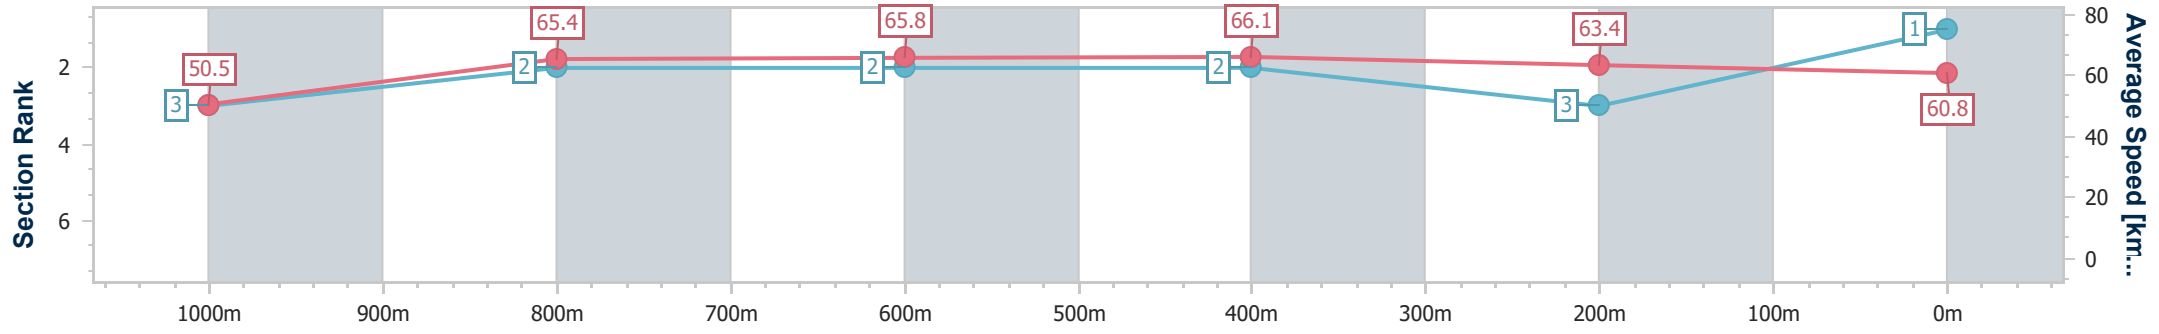

- [ ] Ranking at each section and finish
- .-.- No data available at this section
- NA No data available

Horse/Jockey Name	Binghamton
Final Rank	2
Fastest Section Time (Section)	0:10.91 (800m)
Top Speed [km/h] (Section)	67.2 (800m)
Race State	Finished