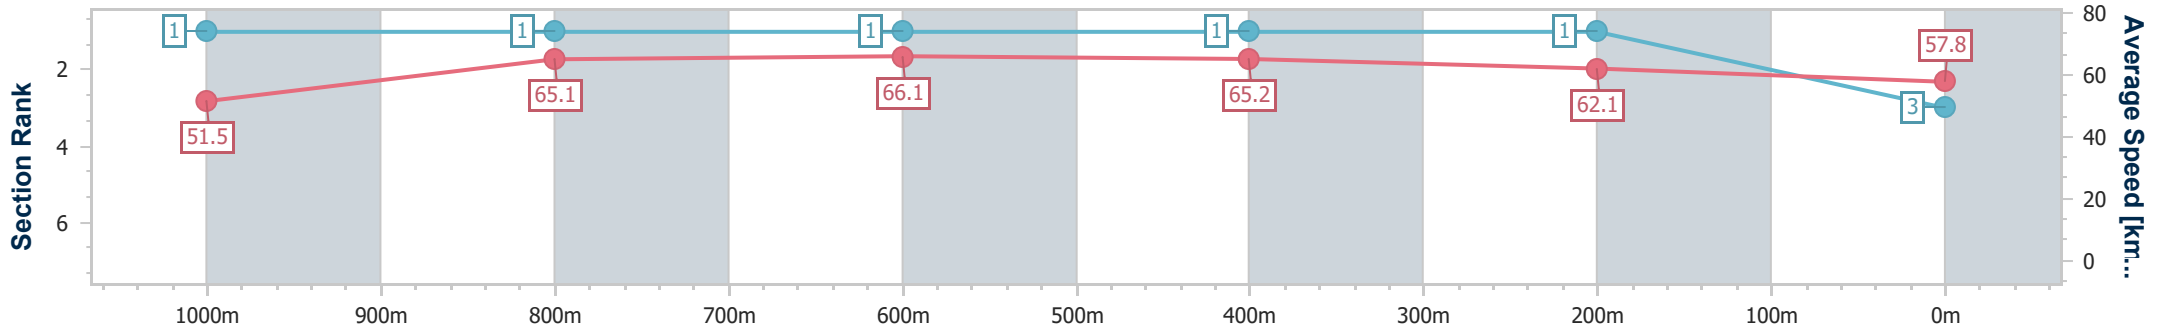

### Townsville QLD Professional

Race 2: LADBROKES BLACKBOOK Maiden Plate - 1200m

20 February 2025 - 14:23

Track Rating: Good 4, Weather: Fine, Rail Position: +4m 1000m-WP, True Remainder

Section	Overall	1000m	800m	600m	400m	200m
Section Times	1:10.84 [3] (0:13.92)	0:56.92 [1] (0:10.86)	0:46.06 [1] (0:10.85)	0:35.21 [1] (0:11.14)	0:24.07 [1] (0:11.59)	0:12.48 [1] (0:12.48)
Average Speed [km/h]	51.5	65.1	66.1	65.2	62.1	57.8
Top Speed [km/h]	66.8	65.7	66.6	65.8	63.7	60.5
Avg. Dist. to Rail [m]	5.1	3.7	1.0	1.4	0.7	2.5
Avg. Stride Freq. [Hz]	2.1	2.2	2.2	2.2	2.2	2.2
Avg. Stride Length [m]	6.6	8.2	8.1	8.0	7.7	7.5