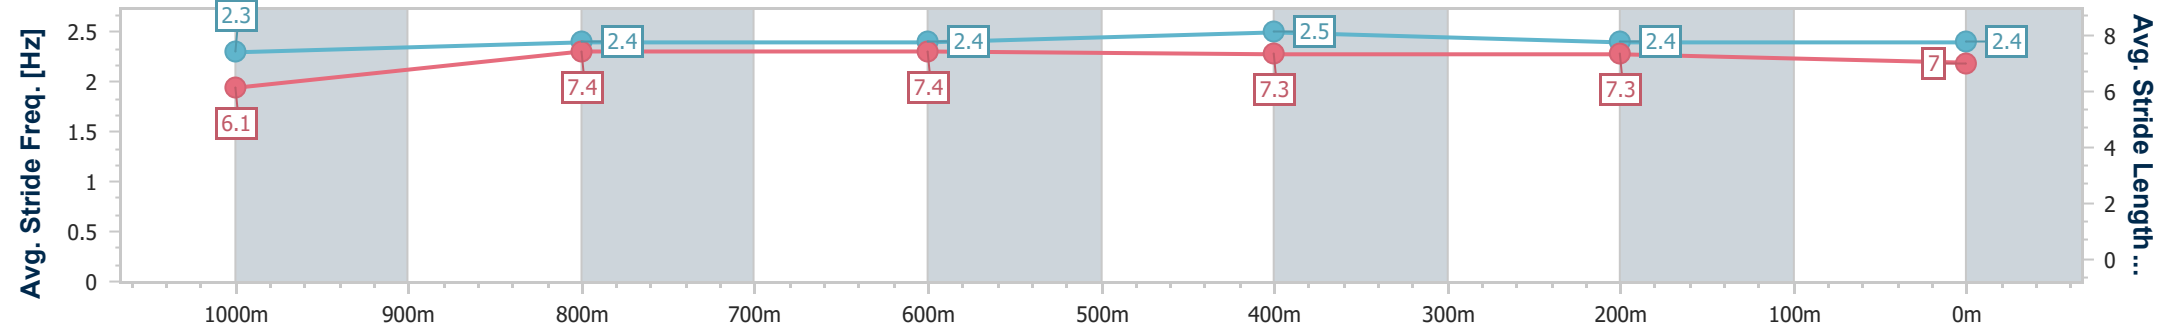

Horse/Jockey Name	Fire Sphere
Final Rank	5
Fastest Section Time (Section)	0:11.06 (1000m)
Top Speed [km/h] (Section)	66.7 (600m)
Race State	Finished

Townsville QLD Professional
Race 2: LADBROKES BLACKBOOK Maiden Plate - 1200m
20 February 2025 - 14:23
Track Rating: Good 4, Weather: Fine, Rail Position: +4m 1000m-WP,
True Remainder

Section	Overall	1000m	800m	600m	400m	200m
Section Times	1:11.16 [5] (0:14.17)	0:56.99 [2] (0:11.06)	0:45.93 [3] (0:11.16)	0:34.77 [4] (0:11.11)	0:23.66 [4] (0:11.48)	0:12.18 [5] (0:12.18)
Average Speed [km/h]	50.5	64.1	64.6	65.3	63.1	59.2
Top Speed [km/h]	64.1	66.3	66.5	66.7	64.1	61.7
Avg. Dist. to Rail [m]	3.9	3.1	0.7	1.6	1.6	0.3
Avg. Stride Freq. [Hz]	2.3	2.4	2.4	2.5	2.4	2.4
Avg. Stride Length [m]	6.1	7.4	7.4	7.3	7.3	7.0

- [ ] Ranking at each section and finish
- -.-.- No data available at this section
- NA No data available