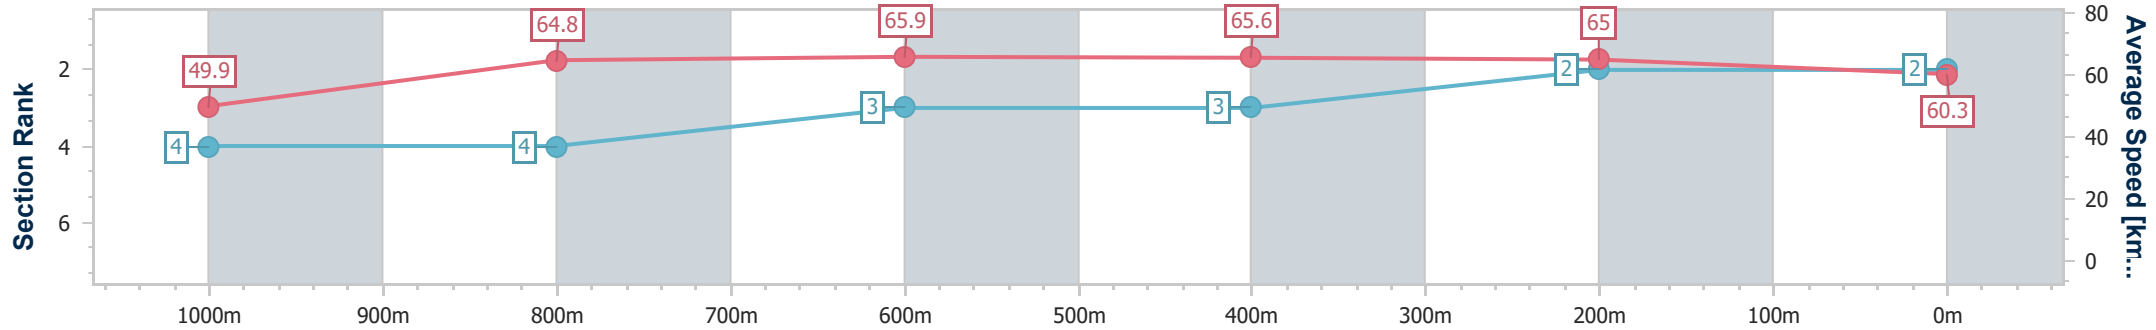

Townsville QLD Professional

Race 2: LADBROKES BLACKBOOK Maiden Plate - 1200m

20 February 2025 - 14:23

Track Rating: Good 4, Weather: Fine, Rail Position: +4m 1000m-WP, True Remainder

Section	Overall	1000m	800m	600m	400m	200m
Section Times	1:10.45 [2] (0:14.38)	0:56.07 [4] (0:11.00)	0:45.07 [4] (0:10.91)	0:34.16 [3] (0:11.06)	0:23.10 [3] (0:11.16)	0:11.94 [2] (0:11.94)
Average Speed [km/h]	49.9	64.8	65.9	65.6	65.0	60.3
Top Speed [km/h]	64.7	66.1	67.2	66.8	66.4	63.6
Avg. Dist. to Rail [m]	4.4	2.1	0.3	1.4	3.3	1.3
Avg. Stride Freq. [Hz]	2.3	2.4	2.4	2.4	2.4	2.3
Avg. Stride Length [m]	6.0	7.5	7.7	7.7	7.6	7.4