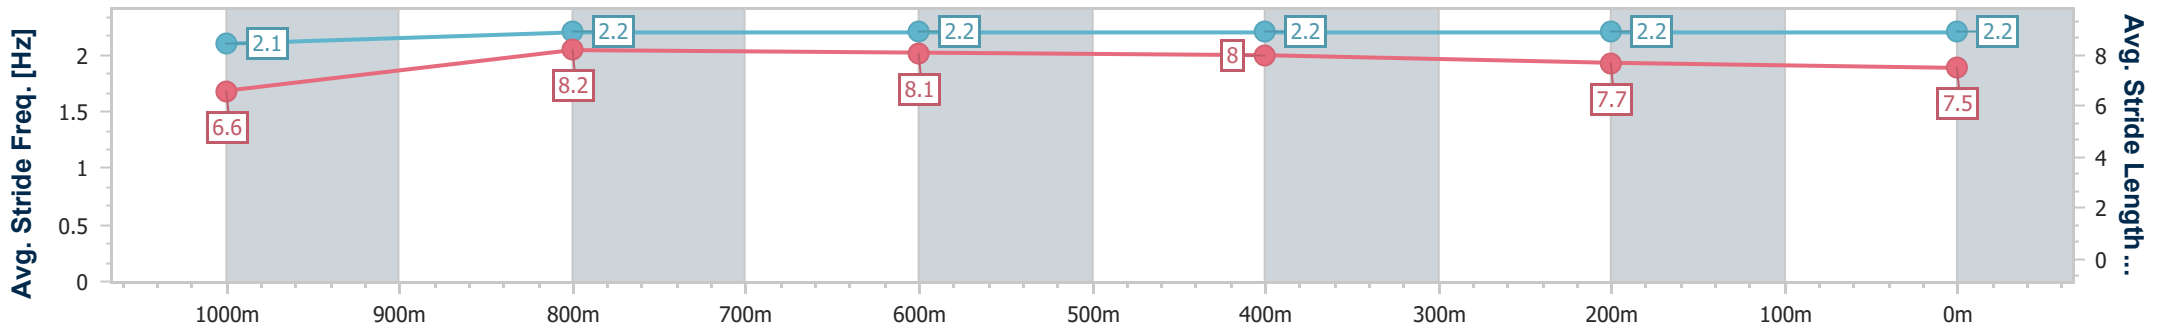

### Townsville QLD Professional

Race 2: LADBROKES BLACKBOOK Maiden Plate - 1200m

20 February 2025 - 14:23

Track Rating: Good 4, Weather: Fine, Rail Position: +4m 1000m-WP, True Remainder

Section	Overall	1000m	800m	600m	400m	200m
Section Times	1:10.84 [3] (0:13.92)	0:56.92 [1] (0:10.86)	0:46.06 [1] (0:10.85)	0:35.21 [1] (0:11.14)	0:24.07 [1] (0:11.59)	0:12.48 [1] (0:12.48)
Average Speed [km/h]	51.5	65.1	66.1	65.2	62.1	57.8
Top Speed [km/h]	66.8	65.7	66.6	65.8	63.7	60.5
Avg. Dist. to Rail [m]	5.1	3.7	1.0	1.4	0.7	2.5
Avg. Stride Freq. [Hz]	2.1	2.2	2.2	2.2	2.2	2.2
Avg. Stride Length [m]	6.6	8.2	8.1	8.0	7.7	7.5