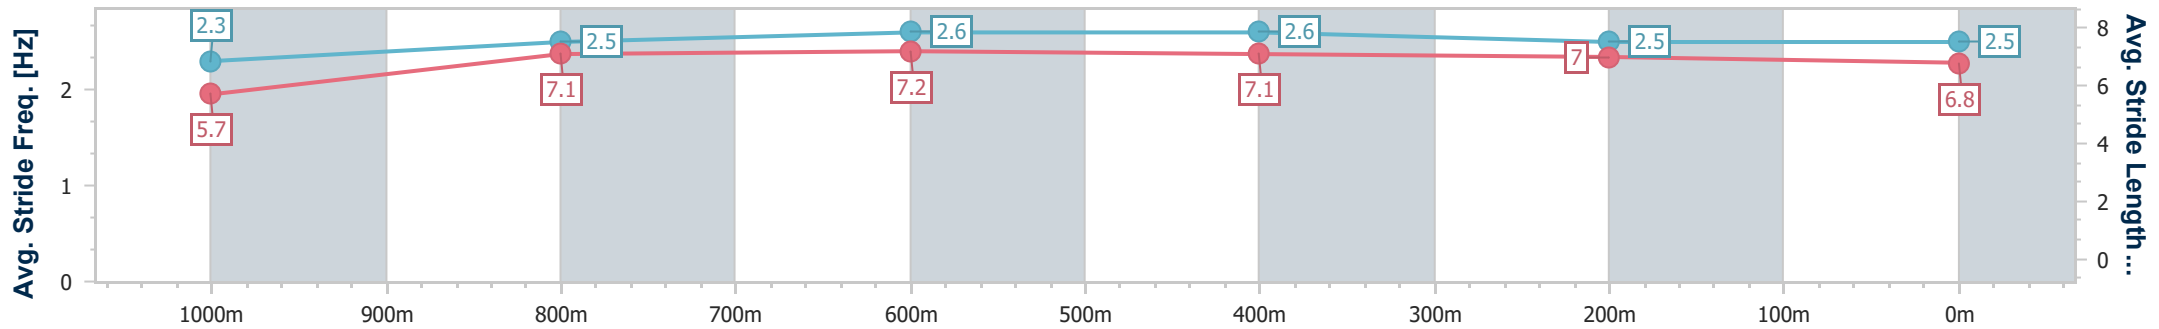

Townsville QLD Professional

Race 2: LADBROKES BLACKBOOK Maiden Plate - 1200m

20 February 2025 - 14:23

Track Rating: Good 4, Weather: Fine, Rail Position: +4m 1000m-WP, True Remainder

Section	Overall	1000m	800m	600m	400m	200m
Section Times	1:10.98 [4] (0:14.97)	0:56.01 [7] (0:11.05)	0:44.96 [7] (0:10.72)	0:34.24 [7] (0:11.02)	0:23.22 [6] (0:11.48)	0:11.74 [6] (0:11.74)
Average Speed [km/h]	48.0	64.3	67.4	66.2	63.3	61.3
Top Speed [km/h]	60.5	67.3	68.3	68.2	65.5	62.9
Avg. Dist. to Rail [m]	5.5	2.9	0.9	3.1	4.1	3.9
Avg. Stride Freq. [Hz]	2.3	2.5	2.6	2.6	2.5	2.5
Avg. Stride Length [m]	5.7	7.1	7.2	7.1	7.0	6.8