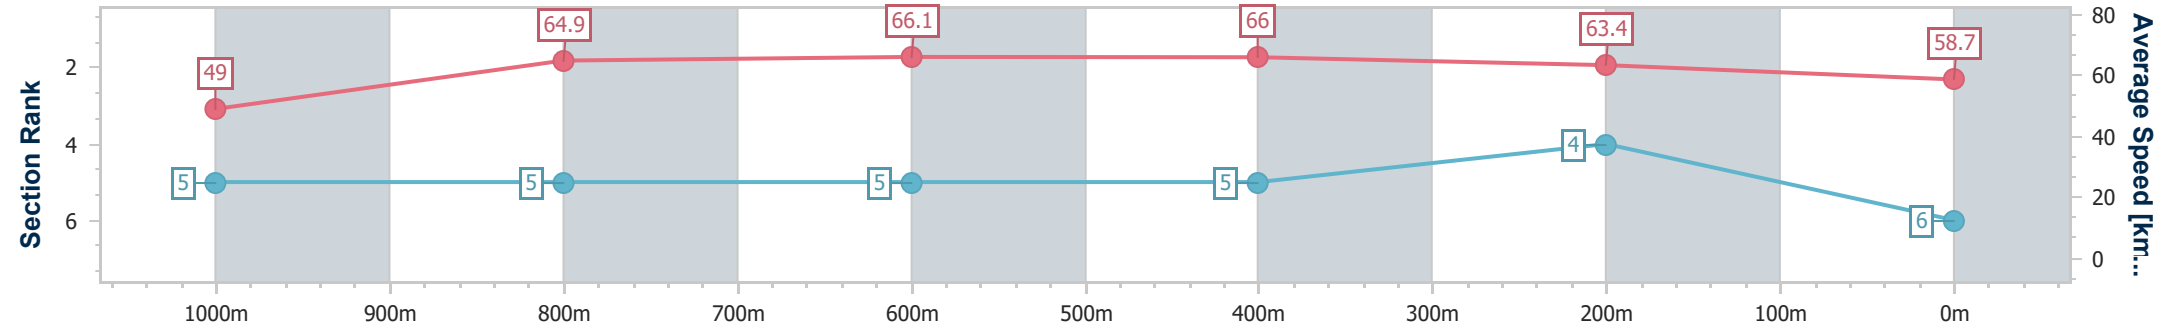

- [ ] Ranking at each section and finish
- .-.- No data available at this section
- NA No data available

Horse/Jockey Name	Sneaky Tay
Final Rank	6
Fastest Section Time (Section)	0:10.92 (800m)
Top Speed [km/h] (Section)	67.3 (600m)
Race State	Finished

Townsville QLD Professional

Race 2: LADBROKES BLACKBOOK Maiden Plate - 1200m

20 February 2025 - 14:23

Track Rating: Good 4, Weather: Fine, Rail Position: +4m 1000m-WP, True Remainder

Section	Overall	1000m	800m	600m	400m	200m
Section Times	1:11.21 [6] (0:14.65)	0:56.56 [5] (0:10.96)	0:45.60 [5] (0:10.92)	0:34.68 [5] (0:11.01)	0:23.67 [5] (0:11.40)	0:12.27 [4] (0:12.27)
Average Speed [km/h]	49.0	64.9	66.1	66.0	63.4	58.7
Top Speed [km/h]	63.1	66.0	67.3	67.3	65.6	61.1
Avg. Dist. to Rail [m]	5.2	2.5	0.7	1.7	2.9	2.0
Avg. Stride Freq. [Hz]	2.4	2.6	2.6	2.6	2.5	2.5
Avg. Stride Length [m]	5.6	7.0	7.1	7.1	6.9	6.5

- [ ] Ranking at each section and finish
- .-.-.- No data available at this section
- NA No data available

Horse/Jockey Name	One Percent
Final Rank	7
Fastest Section Time (Section)	0:11.00 (800m)
Top Speed [km/h] (Section)	66.2 (800m)
Race State	Finished