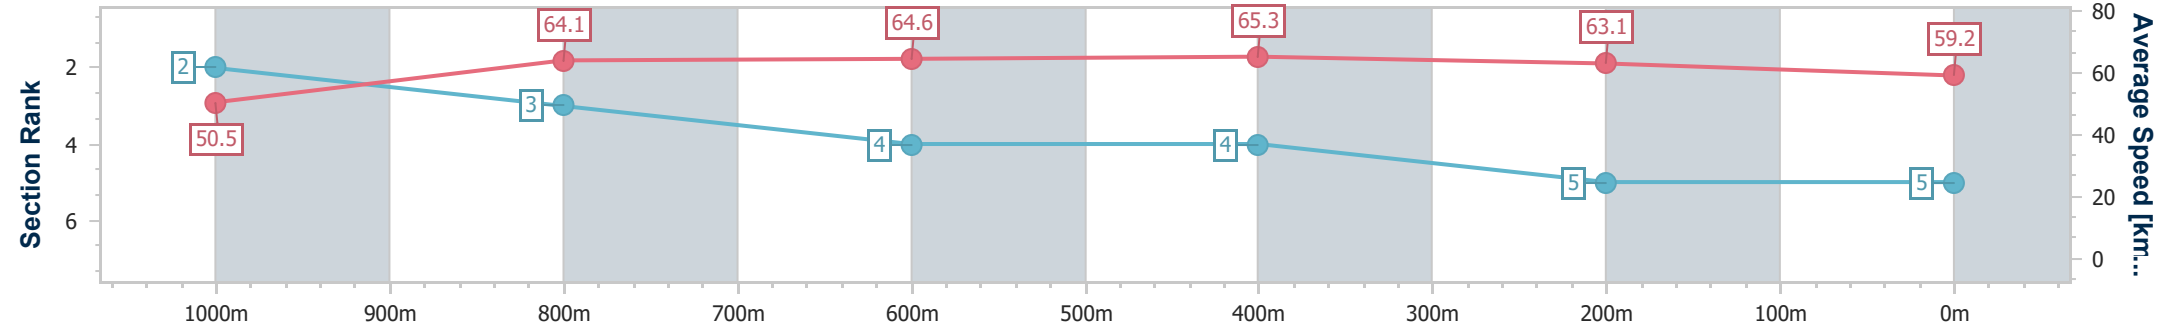

- [ ] Ranking at each section and finish
- .-.- No data available at this section
- NA No data available

Horse/Jockey Name	Fire Sphere
Final Rank	5
Fastest Section Time (Section)	0:11.06 (1000m)
Top Speed [km/h] (Section)	66.7 (600m)
Race State	Finished

- [ ] Ranking at each section and finish
- .-.- No data available at this section
- NA No data available

Horse/Jockey Name	Sneaky Tay
Final Rank	6
Fastest Section Time (Section)	0:10.92 (800m)
Top Speed [km/h] (Section)	67.3 (600m)
Race State	Finished