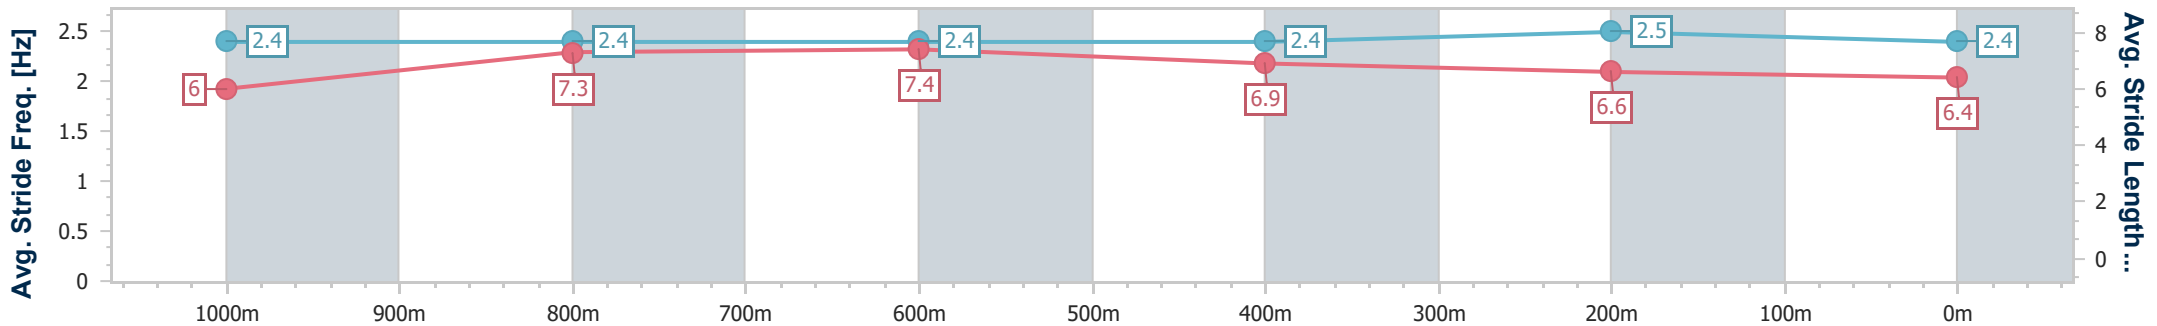

Horse/Jockey Name	Casrock
Final Rank	4
Fastest Section Time (Section)	0:11.13 (1000m)
Top Speed [km/h] (Section)	66.1 (1000m)
Race State	Finished

Ipswich QLD Professional
Race 9: SEVEN FAMILY RACEDAY 6 MAY BENCHMARK 65
Handicap - 1200m
24 April 2024 - 16:39

Track Rating: Heavy 9, Weather: Fine, Rail Position: +6m

Section	Overall	1000m	800m	600m	400m	200m
Section Times	1:13.00 [4] (0:13.41)	0:59.59 [1] (0:11.13)	0:48.46 [2] (0:11.27)	0:37.19 [2] (0:11.75)	0:25.44 [2] (0:12.23)	0:13.21 [2] (0:13.21)
Average Speed [km/h]	53.8	64.5	63.8	61.0	58.7	54.7
Top Speed [km/h]	64.1	66.1	64.9	61.9	60.0	57.3
Avg. Dist. to Rail [m]	3.7	0.7	0.7	0.5	0.4	0.9
Avg. Stride Freq. [Hz]	2.4	2.4	2.4	2.4	2.5	2.4
Avg. Stride Length [m]	6.0	7.3	7.4	6.9	6.6	6.4

- [ ] Ranking at each section and finish
- -.-.- No data available at this section
- NA No data available