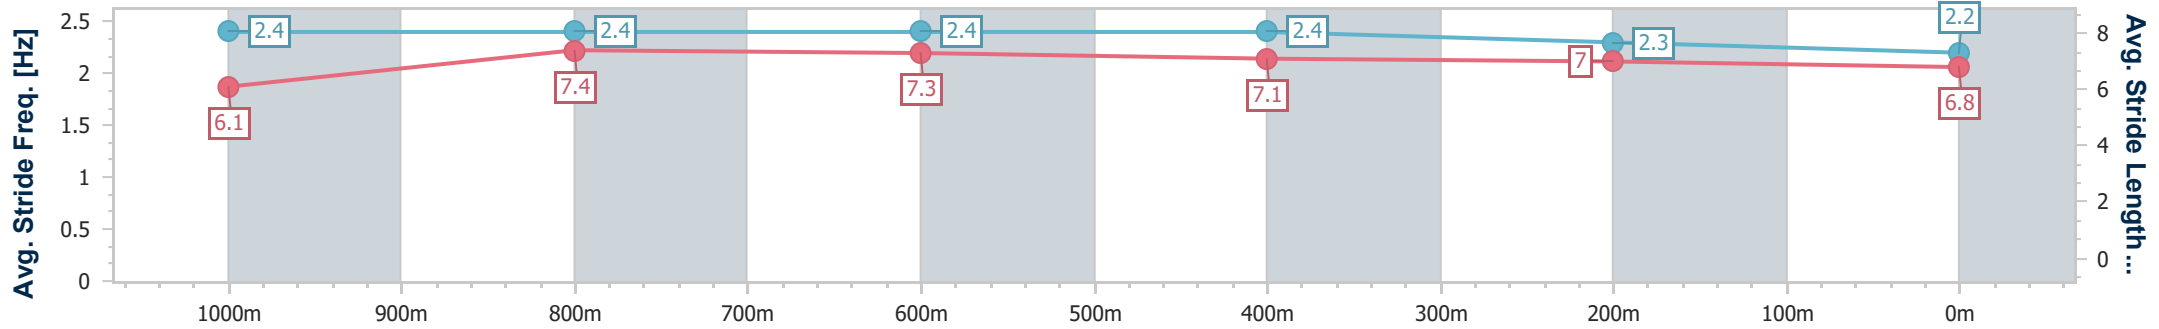

Horse/Jockey Name	Helikedempretty
Final Rank	10
Fastest Section Time (Section)	0:11.44 (1000m)
Top Speed [km/h] (Section)	65.6 (Overall)
Race State	Finished

Ipswich QLD Professional
Race 9: SEVEN FAMILY RACEDAY 6 MAY BENCHMARK 65
Handicap - 1200m
24 April 2024 - 16:39

Track Rating: Heavy 9, Weather: Fine, Rail Position: +6m

Section	Overall	1000m	800m	600m	400m	200m
Section Times	1:13.88 [10] (0:13.53)	1:00.35 [4] (0:11.44)	0:48.91 [4] (0:11.70)	0:37.21 [5] (0:11.98)	0:25.23 [5] (0:12.24)	0:12.99 [7] (0:12.99)
Average Speed [km/h]	53.3	63.0	62.0	60.7	59.1	55.4
Top Speed [km/h]	65.6	63.0	62.9	62.0	60.9	57.7
Avg. Dist. to Rail [m]	2.3	0.3	1.9	3.4	0.9	2.3
Avg. Stride Freq. [Hz]	2.4	2.4	2.4	2.4	2.3	2.2
Avg. Stride Length [m]	6.1	7.4	7.3	7.1	7.0	6.8

- [ ] Ranking at each section and finish
- -.-.- No data available at this section
- NA No data available