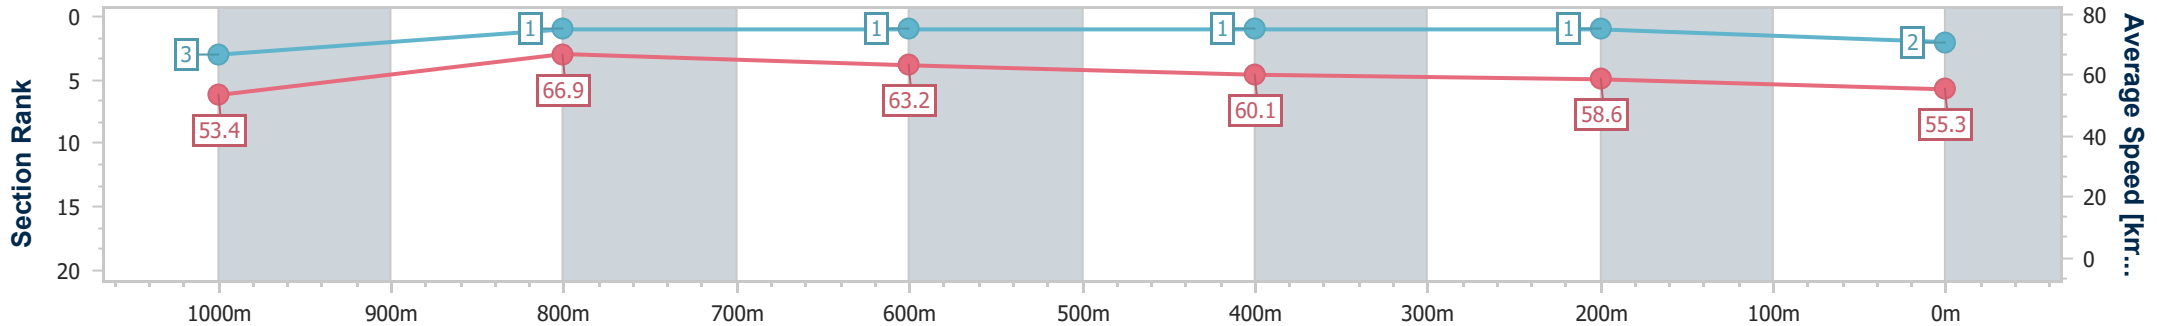

Horse/Jockey Name	First Peoples
Final Rank	2
Fastest Section Time (Section)	0:10.76 (1000m)
Top Speed [km/h] (Section)	68.0 (1000m)
Race State	Finished

Ipswich QLD Professional
Race 9: SEVEN FAMILY RACEDAY 6 MAY BENCHMARK 65
Handicap - 1200m
24 April 2024 - 16:39

Track Rating: Heavy 9, Weather: Fine, Rail Position: +6m

Section	Overall	1000m	800m	600m	400m	200m
Section Times	1:12.72 [2] (0:13.48)	0:59.24 [3] (0:10.76)	0:48.48 [1] (0:11.35)	0:37.13 [1] (0:11.90)	0:25.23 [1] (0:12.25)	0:12.98 [1] (0:12.98)
Average Speed [km/h]	53.4	66.9	63.2	60.1	58.6	55.3
Top Speed [km/h]	67.9	68.0	65.7	61.3	59.5	57.6
Avg. Dist. to Rail [m]	8.3	1.3	1.1	1.3	1.1	0.5
Avg. Stride Freq. [Hz]	2.4	2.4	2.3	2.3	2.3	2.2
Avg. Stride Length [m]	6.1	7.8	7.6	7.3	7.2	7.0

- [ ] Ranking at each section and finish
- -.-.- No data available at this section
- NA No data available