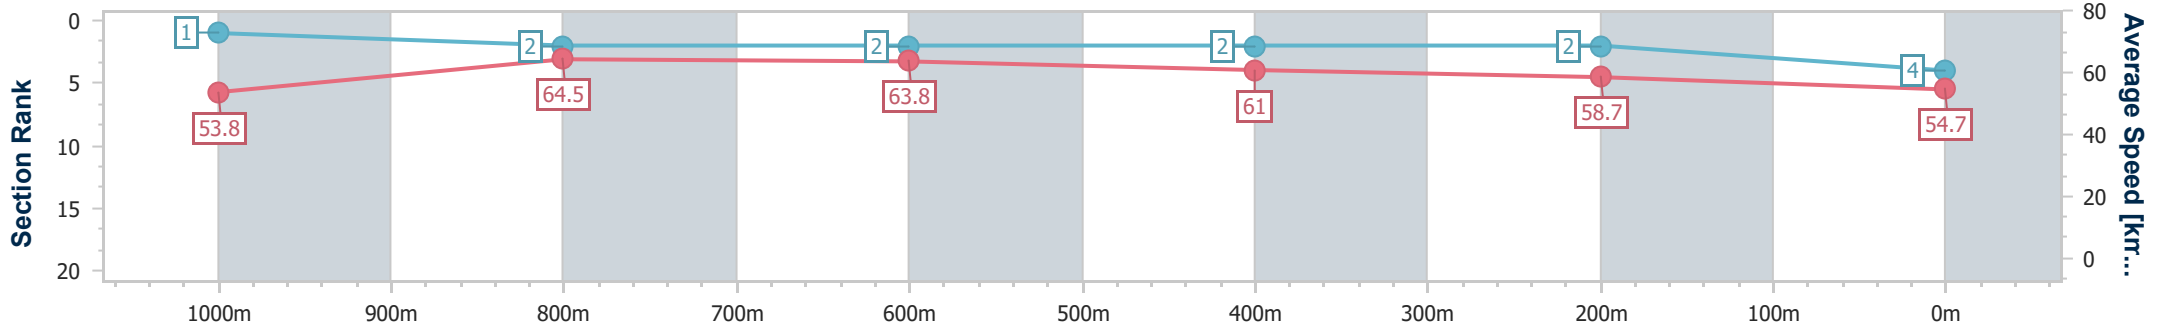

Horse/Jockey Name	Casrock
Final Rank	4
Fastest Section Time (Section)	0:11.13 (1000m)
Top Speed [km/h] (Section)	66.1 (1000m)
Race State	Finished

Ipswich QLD Professional
Race 9: SEVEN FAMILY RACEDAY 6 MAY BENCHMARK 65
Handicap - 1200m
24 April 2024 - 16:39

Track Rating: Heavy 9, Weather: Fine, Rail Position: +6m

Section	Overall	1000m	800m	600m	400m	200m
Section Times	1:13.00 [4] (0:13.41)	0:59.59 [1] (0:11.13)	0:48.46 [2] (0:11.27)	0:37.19 [2] (0:11.75)	0:25.44 [2] (0:12.23)	0:13.21 [2] (0:13.21)
Average Speed [km/h]	53.8	64.5	63.8	61.0	58.7	54.7
Top Speed [km/h]	64.1	66.1	64.9	61.9	60.0	57.3
Avg. Dist. to Rail [m]	3.7	0.7	0.7	0.5	0.4	0.9
Avg. Stride Freq. [Hz]	2.4	2.4	2.4	2.4	2.5	2.4
Avg. Stride Length [m]	6.0	7.3	7.4	6.9	6.6	6.4

- [ ] Ranking at each section and finish
- -.-.- No data available at this section
- NA No data available