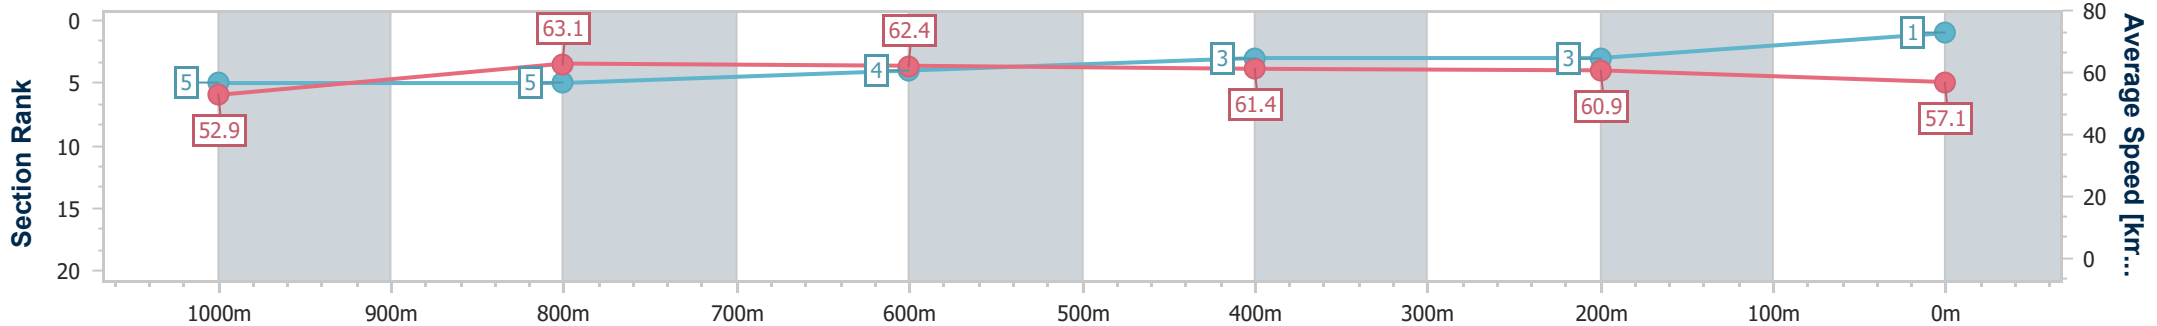

Ipswich QLD Professional  
 Race 9: SEVEN FAMILY RACEDAY 6 MAY BENCHMARK 65  
 Handicap - 1200m  
 24 April 2024 - 16:39

Track Rating: Heavy 9, Weather: Fine, Rail Position: +6m

Section	Overall	1000m	800m	600m	400m	200m
Section Times	1:12.58 [1] (0:13.62)	0:58.96 [5] (0:11.43)	0:47.53 [5] (0:11.47)	0:36.06 [4] (0:11.66)	0:24.40 [3] (0:11.82)	0:12.58 [3] (0:12.58)
Average Speed [km/h]	52.9	63.1	62.4	61.4	60.9	57.1
Top Speed [km/h]	65.7	63.8	63.4	62.4	61.6	60.1
Avg. Dist. to Rail [m]	2.3	0.2	0.9	1.2	1.0	2.4
Avg. Stride Freq. [Hz]	2.3	2.3	2.3	2.3	2.4	2.3
Avg. Stride Length [m]	6.3	7.5	7.5	7.3	7.1	6.8