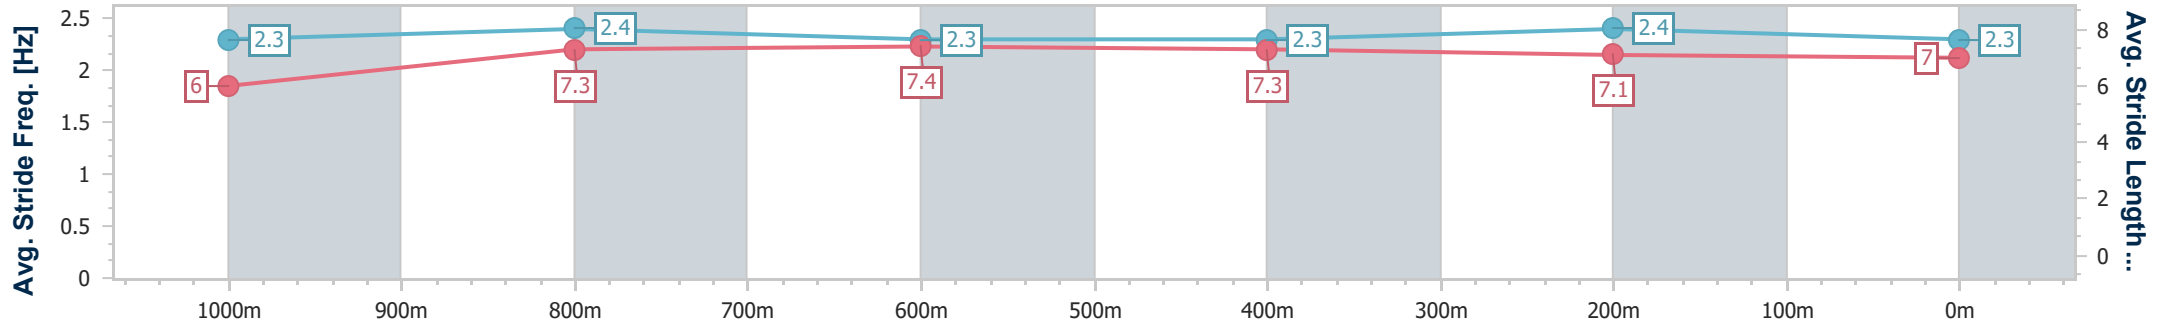

Horse/Jockey Name	Don't Diss Around
Final Rank	3
Fastest Section Time (Section)	0:11.56 (1000m)
Top Speed [km/h] (Section)	65.3 (Overall)
Race State	Finished

Ipswich QLD Professional
Race 9: SEVEN FAMILY RACEDAY 6 MAY BENCHMARK 65
Handicap - 1200m
24 April 2024 - 16:39

Track Rating: Heavy 9, Weather: Fine, Rail Position: +6m

Section	Overall	1000m	800m	600m	400m	200m
Section Times	1:12.78 [3] (0:14.05)	0:58.73 [9] (0:11.56)	0:47.17 [9] (0:11.59)	0:35.58 [8] (0:11.76)	0:23.82 [8] (0:11.72)	0:12.10 [5] (0:12.10)
Average Speed [km/h]	51.4	62.0	62.0	60.9	61.5	59.3
Top Speed [km/h]	65.3	63.5	63.2	62.0	63.4	62.3
Avg. Dist. to Rail [m]	3.9	0.6	0.8	0.7	0.4	2.2
Avg. Stride Freq. [Hz]	2.3	2.4	2.3	2.3	2.4	2.3
Avg. Stride Length [m]	6.0	7.3	7.4	7.3	7.1	7.0

- [ ] Ranking at each section and finish
- -.-.- No data available at this section
- NA No data available