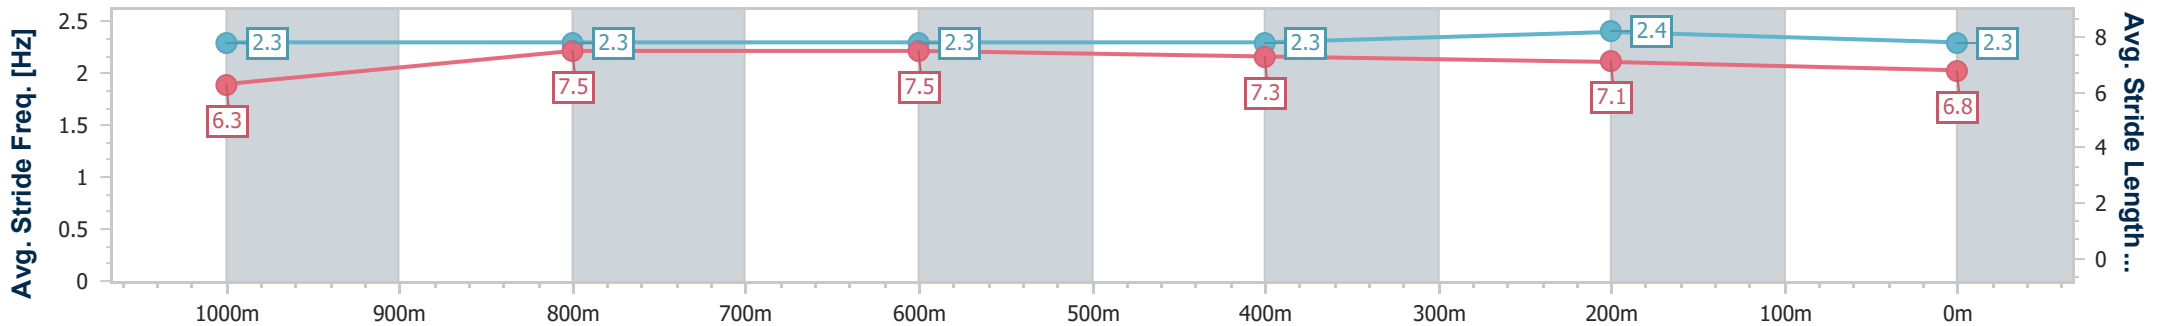

Ipswich QLD Professional  
 Race 9: SEVEN FAMILY RACEDAY 6 MAY BENCHMARK 65  
 Handicap - 1200m  
 24 April 2024 - 16:39

Track Rating: Heavy 9, Weather: Fine, Rail Position: +6m

Section	Overall	1000m	800m	600m	400m	200m
Section Times	1:12.58 [1] (0:13.62)	0:58.96 [5] (0:11.43)	0:47.53 [5] (0:11.47)	0:36.06 [4] (0:11.66)	0:24.40 [3] (0:11.82)	0:12.58 [3] (0:12.58)
Average Speed [km/h]	52.9	63.1	62.4	61.4	60.9	57.1
Top Speed [km/h]	65.7	63.8	63.4	62.4	61.6	60.1
Avg. Dist. to Rail [m]	2.3	0.2	0.9	1.2	1.0	2.4
Avg. Stride Freq. [Hz]	2.3	2.3	2.3	2.3	2.4	2.3
Avg. Stride Length [m]	6.3	7.5	7.5	7.3	7.1	6.8