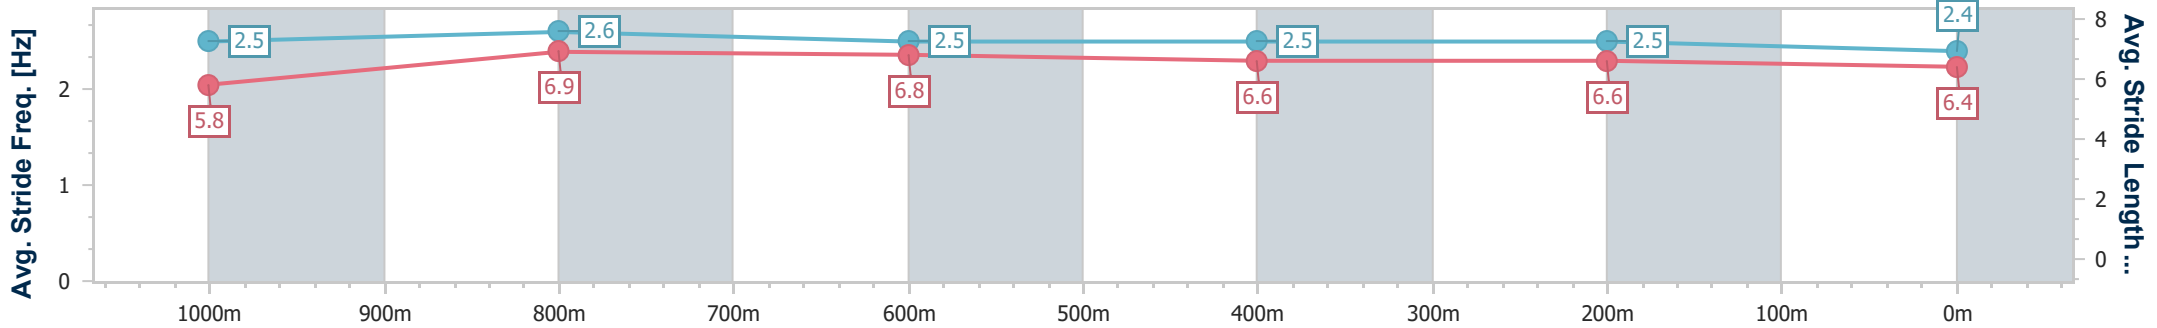

Horse/Jockey Name	Kitri
Final Rank	7
Fastest Section Time (Section)	0:11.31 (1000m)
Top Speed [km/h] (Section)	65.2 (1000m)
Race State	Finished

Ipswich QLD Professional
Race 9: SEVEN FAMILY RACEDAY 6 MAY BENCHMARK 65
Handicap - 1200m
24 April 2024 - 16:39

Track Rating: Heavy 9, Weather: Fine, Rail Position: +6m

Section	Overall	1000m	800m	600m	400m	200m
Section Times	1:13.62 [7] (0:13.47)	1:00.15 [2] (0:11.31)	0:48.84 [3] (0:11.68)	0:37.16 [3] (0:12.01)	0:25.15 [4] (0:12.23)	0:12.92 [6] (0:12.92)
Average Speed [km/h]	53.5	63.7	61.8	59.8	58.9	55.7
Top Speed [km/h]	63.9	65.2	63.1	60.6	59.6	58.5
Avg. Dist. to Rail [m]	5.3	0.9	0.2	0.3	0.9	1.8
Avg. Stride Freq. [Hz]	2.5	2.6	2.5	2.5	2.5	2.4
Avg. Stride Length [m]	5.8	6.9	6.8	6.6	6.6	6.4

- [ ] Ranking at each section and finish
- -.-.- No data available at this section
- NA No data available