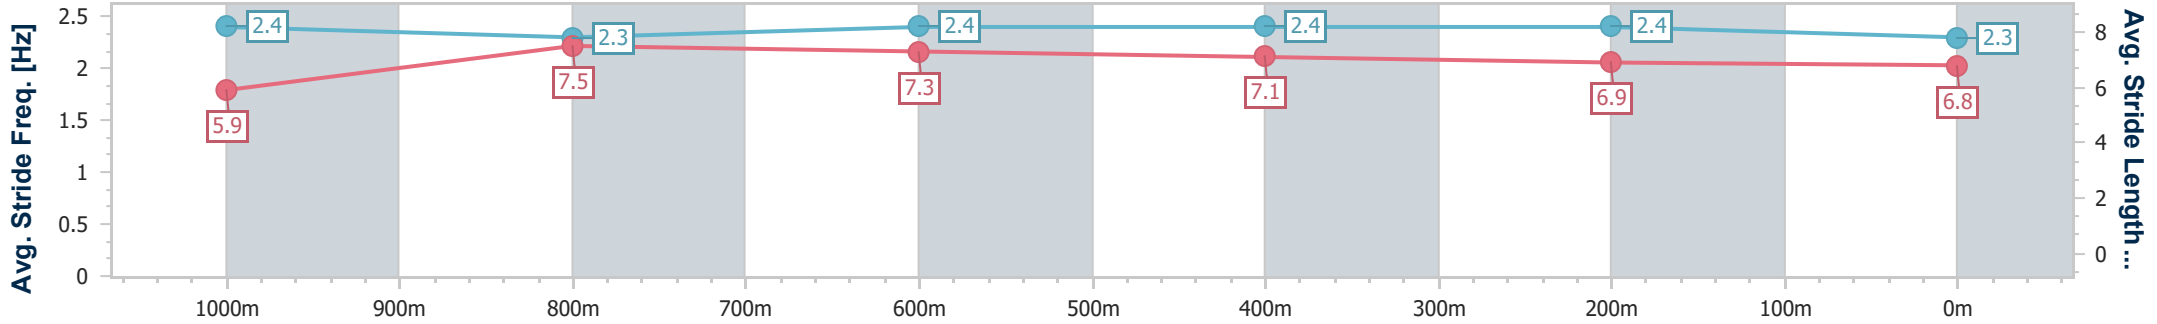

Horse/Jockey Name	Rockin' Artie
Final Rank	11
Fastest Section Time (Section)	0:11.54 (1000m)
Top Speed [km/h] (Section)	64.4 (Overall)
Race State	Finished

Ipswich QLD Professional
Race 9: SEVEN FAMILY RACEDAY 6 MAY BENCHMARK 65
Handicap - 1200m
24 April 2024 - 16:39

Track Rating: Heavy 9, Weather: Fine, Rail Position: +6m

Section	Overall	1000m	800m	600m	400m	200m
Section Times	1:13.98 [11] (0:13.82)	1:00.16 [6] (0:11.54)	0:48.62 [6] (0:11.69)	0:36.93 [7] (0:11.83)	0:25.10 [7] (0:12.20)	0:12.90 [9] (0:12.90)
Average Speed [km/h]	52.0	62.6	61.5	60.8	59.1	55.8
Top Speed [km/h]	64.4	63.6	62.9	62.0	61.1	58.4
Avg. Dist. to Rail [m]	3.3	0.4	0.2	0.3	0.8	0.4
Avg. Stride Freq. [Hz]	2.4	2.3	2.4	2.4	2.4	2.3
Avg. Stride Length [m]	5.9	7.5	7.3	7.1	6.9	6.8

- [ ] Ranking at each section and finish
- -.-.- No data available at this section
- NA No data available