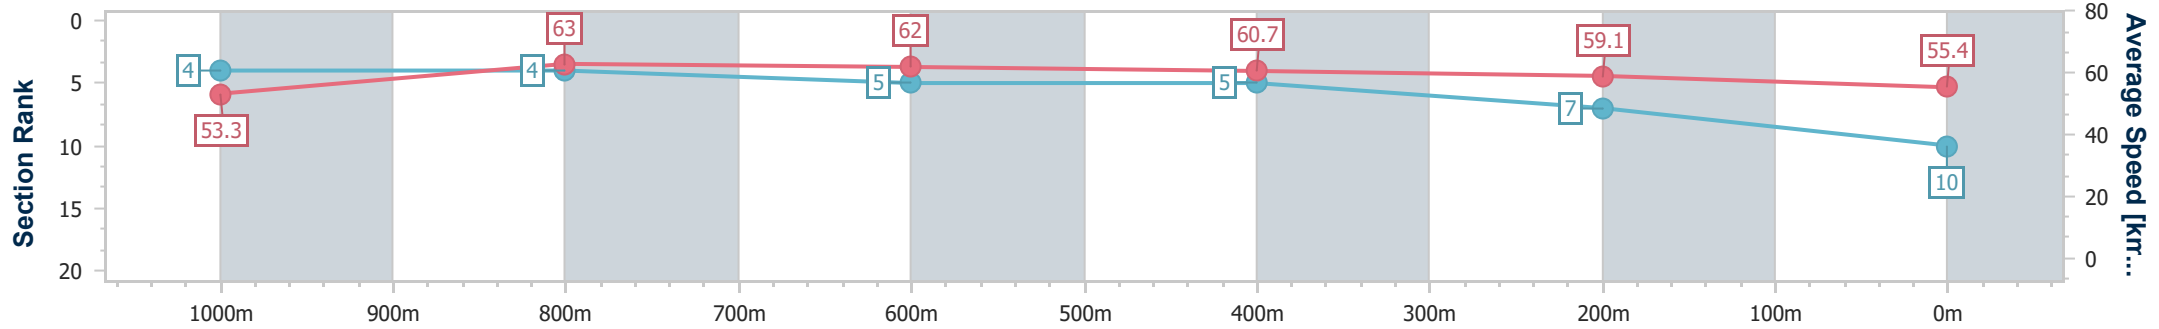

Horse/Jockey Name	Helikedempretty
Final Rank	10
Fastest Section Time (Section)	0:11.44 (1000m)
Top Speed [km/h] (Section)	65.6 (Overall)
Race State	Finished

Ipswich QLD Professional
Race 9: SEVEN FAMILY RACEDAY 6 MAY BENCHMARK 65
Handicap - 1200m
24 April 2024 - 16:39

Track Rating: Heavy 9, Weather: Fine, Rail Position: +6m

Section	Overall	1000m	800m	600m	400m	200m
Section Times	1:13.88 [10] (0:13.53)	1:00.35 [4] (0:11.44)	0:48.91 [4] (0:11.70)	0:37.21 [5] (0:11.98)	0:25.23 [5] (0:12.24)	0:12.99 [7] (0:12.99)
Average Speed [km/h]	53.3	63.0	62.0	60.7	59.1	55.4
Top Speed [km/h]	65.6	63.0	62.9	62.0	60.9	57.7
Avg. Dist. to Rail [m]	2.3	0.3	1.9	3.4	0.9	2.3
Avg. Stride Freq. [Hz]	2.4	2.4	2.4	2.4	2.3	2.2
Avg. Stride Length [m]	6.1	7.4	7.3	7.1	7.0	6.8

- [ ] Ranking at each section and finish
- -.-.- No data available at this section
- NA No data available