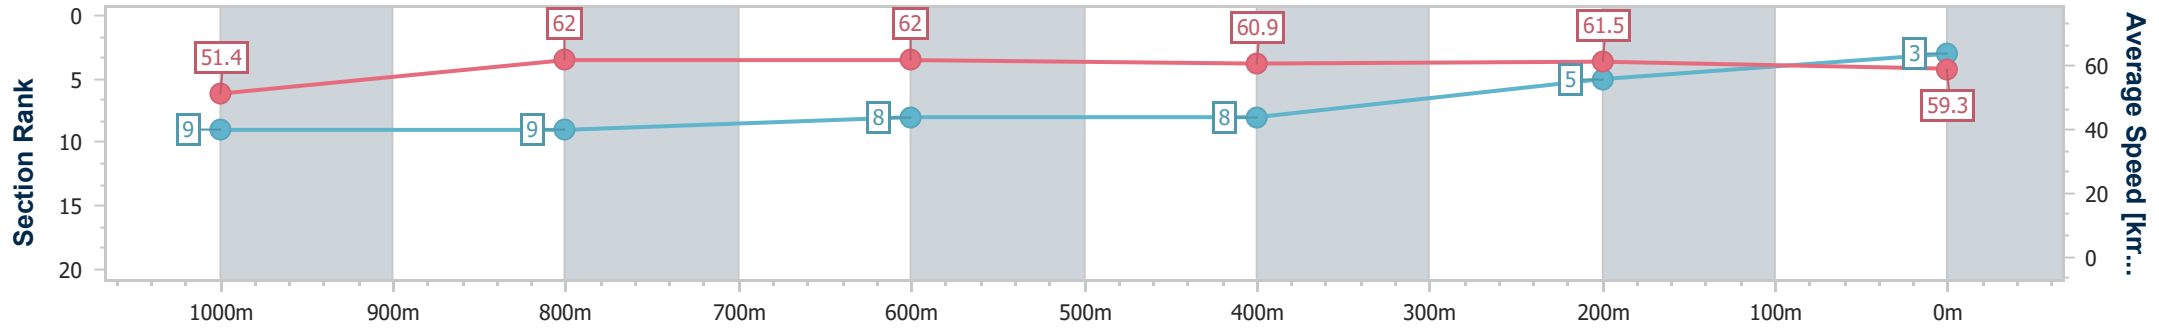

Horse/Jockey Name	Don't Diss Around
Final Rank	3
Fastest Section Time (Section)	0:11.56 (1000m)
Top Speed [km/h] (Section)	65.3 (Overall)
Race State	Finished

Ipswich QLD Professional
Race 9: SEVEN FAMILY RACEDAY 6 MAY BENCHMARK 65
Handicap - 1200m
24 April 2024 - 16:39

Track Rating: Heavy 9, Weather: Fine, Rail Position: +6m

Section	Overall	1000m	800m	600m	400m	200m
Section Times	1:12.78 [3] (0:14.05)	0:58.73 [9] (0:11.56)	0:47.17 [9] (0:11.59)	0:35.58 [8] (0:11.76)	0:23.82 [8] (0:11.72)	0:12.10 [5] (0:12.10)
Average Speed [km/h]	51.4	62.0	62.0	60.9	61.5	59.3
Top Speed [km/h]	65.3	63.5	63.2	62.0	63.4	62.3
Avg. Dist. to Rail [m]	3.9	0.6	0.8	0.7	0.4	2.2
Avg. Stride Freq. [Hz]	2.3	2.4	2.3	2.3	2.4	2.3
Avg. Stride Length [m]	6.0	7.3	7.4	7.3	7.1	7.0

- [ ] Ranking at each section and finish
- -.-.- No data available at this section
- NA No data available