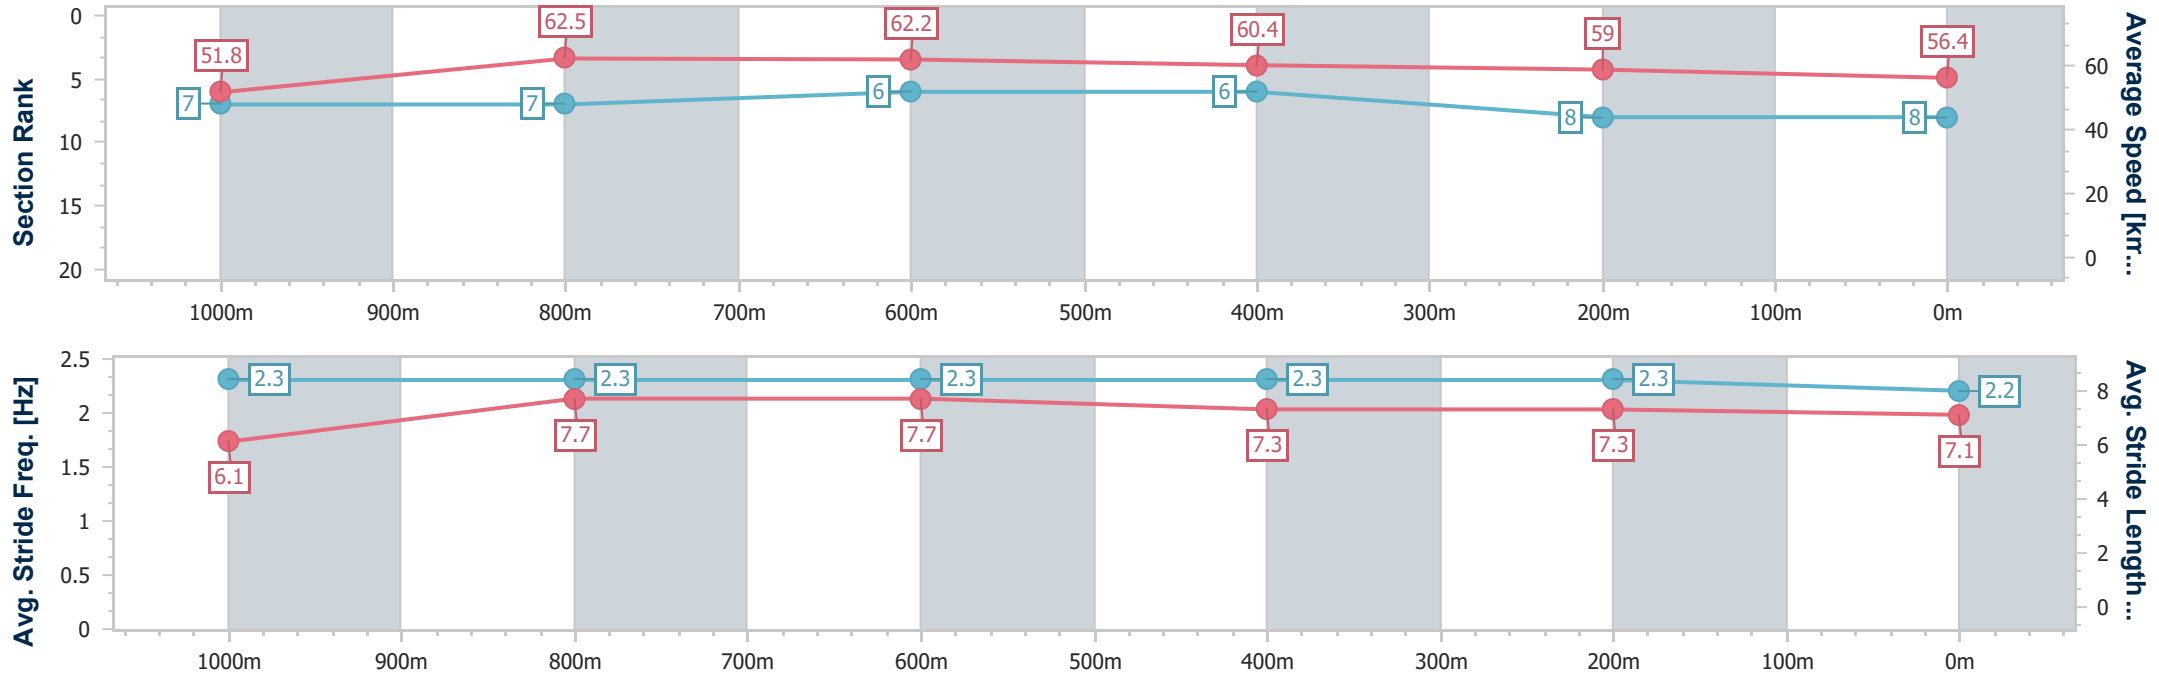

Horse/Jockey Name	Chasing Jackley
Final Rank	8
Fastest Section Time (Section)	0:11.50 (1000m)
Top Speed [km/h] (Section)	64.9 (Overall)
Race State	Finished

Ipswich QLD Professional
Race 9: SEVEN FAMILY RACEDAY 6 MAY BENCHMARK 65
Handicap - 1200m
24 April 2024 - 16:39

Track Rating: Heavy 9, Weather: Fine, Rail Position: +6m

Section	Overall	1000m	800m	600m	400m	200m
Section Times	1:13.71 [8] (0:13.89)	0:59.82 [7] (0:11.50)	0:48.32 [7] (0:11.56)	0:36.76 [6] (0:11.83)	0:24.93 [6] (0:12.20)	0:12.73 [8] (0:12.73)
Average Speed [km/h]	51.8	62.5	62.2	60.4	59.0	56.4
Top Speed [km/h]	64.9	64.6	63.3	61.1	60.3	58.2
Avg. Dist. to Rail [m]	1.2	0.4	1.0	1.0	1.4	1.5
Avg. Stride Freq. [Hz]	2.3	2.3	2.3	2.3	2.3	2.2
Avg. Stride Length [m]	6.1	7.7	7.7	7.3	7.3	7.1

- [ ] Ranking at each section and finish
- -.-.- No data available at this section
- NA No data available