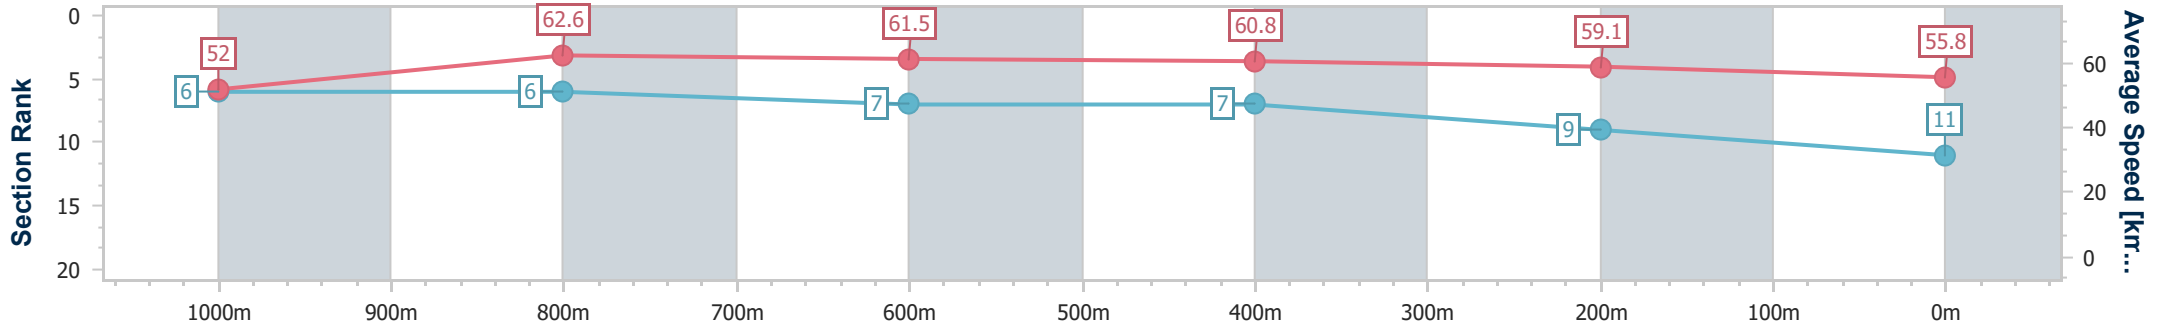

Horse/Jockey Name	Rockin' Artie
Final Rank	11
Fastest Section Time (Section)	0:11.54 (1000m)
Top Speed [km/h] (Section)	64.4 (Overall)
Race State	Finished

Ipswich QLD Professional
Race 9: SEVEN FAMILY RACEDAY 6 MAY BENCHMARK 65
Handicap - 1200m
24 April 2024 - 16:39

Track Rating: Heavy 9, Weather: Fine, Rail Position: +6m

Section	Overall	1000m	800m	600m	400m	200m
Section Times	1:13.98 [11] (0:13.82)	1:00.16 [6] (0:11.54)	0:48.62 [6] (0:11.69)	0:36.93 [7] (0:11.83)	0:25.10 [7] (0:12.20)	0:12.90 [9] (0:12.90)
Average Speed [km/h]	52.0	62.6	61.5	60.8	59.1	55.8
Top Speed [km/h]	64.4	63.6	62.9	62.0	61.1	58.4
Avg. Dist. to Rail [m]	3.3	0.4	0.2	0.3	0.8	0.4
Avg. Stride Freq. [Hz]	2.4	2.3	2.4	2.4	2.4	2.3
Avg. Stride Length [m]	5.9	7.5	7.3	7.1	6.9	6.8

- [ ] Ranking at each section and finish
- -.-.- No data available at this section
- NA No data available