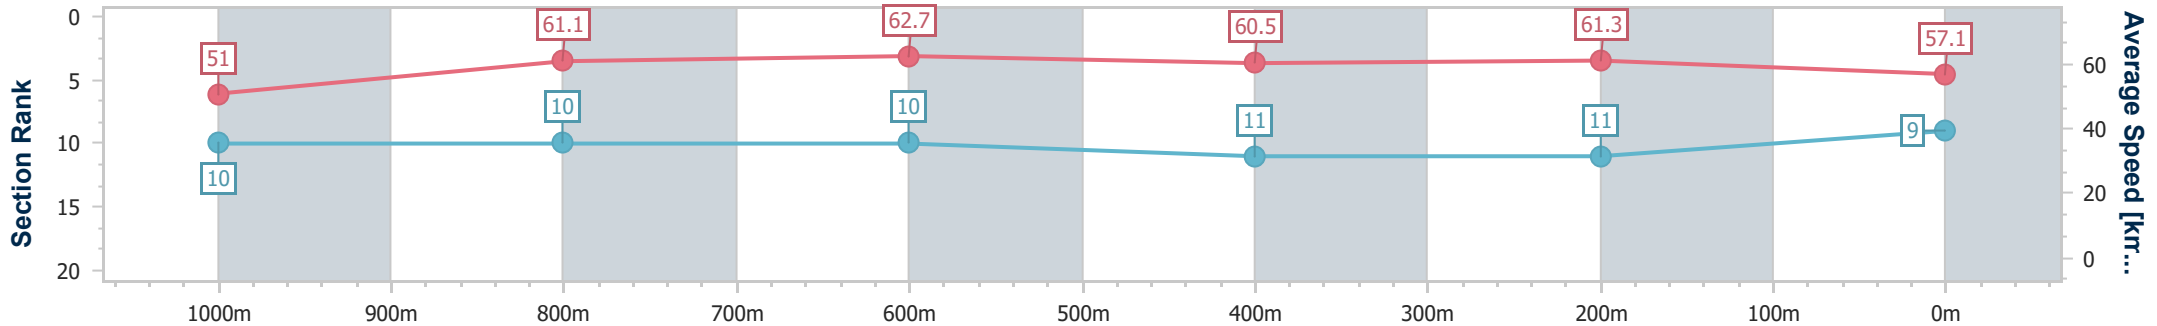

Horse/Jockey Name	Chilliwack
Final Rank	9
Fastest Section Time (Section)	0:11.53 (800m)
Top Speed [km/h] (Section)	64.0 (800m)
Race State	Finished

Ipswich QLD Professional
Race 9: SEVEN FAMILY RACEDAY 6 MAY BENCHMARK 65
Handicap - 1200m
24 April 2024 - 16:39

Track Rating: Heavy 9, Weather: Fine, Rail Position: +6m

Section	Overall	1000m	800m	600m	400m	200m
Section Times	1:13.79 [9] (0:14.10)	0:59.69 [10] (0:11.80)	0:47.89 [10] (0:11.53)	0:36.36 [10] (0:11.92)	0:24.44 [11] (0:11.86)	0:12.58 [11] (0:12.58)
Average Speed [km/h]	51.0	61.1	62.7	60.5	61.3	57.1
Top Speed [km/h]	63.9	63.8	64.0	61.1	61.3	60.6
Avg. Dist. to Rail [m]	7.5	0.6	0.6	0.6	2.7	5.5
Avg. Stride Freq. [Hz]	2.3	2.4	2.4	2.4	2.3	2.3
Avg. Stride Length [m]	5.9	7.2	7.3	7.2	7.2	7.0

- [ ] Ranking at each section and finish
- -.-.- No data available at this section
- NA No data available