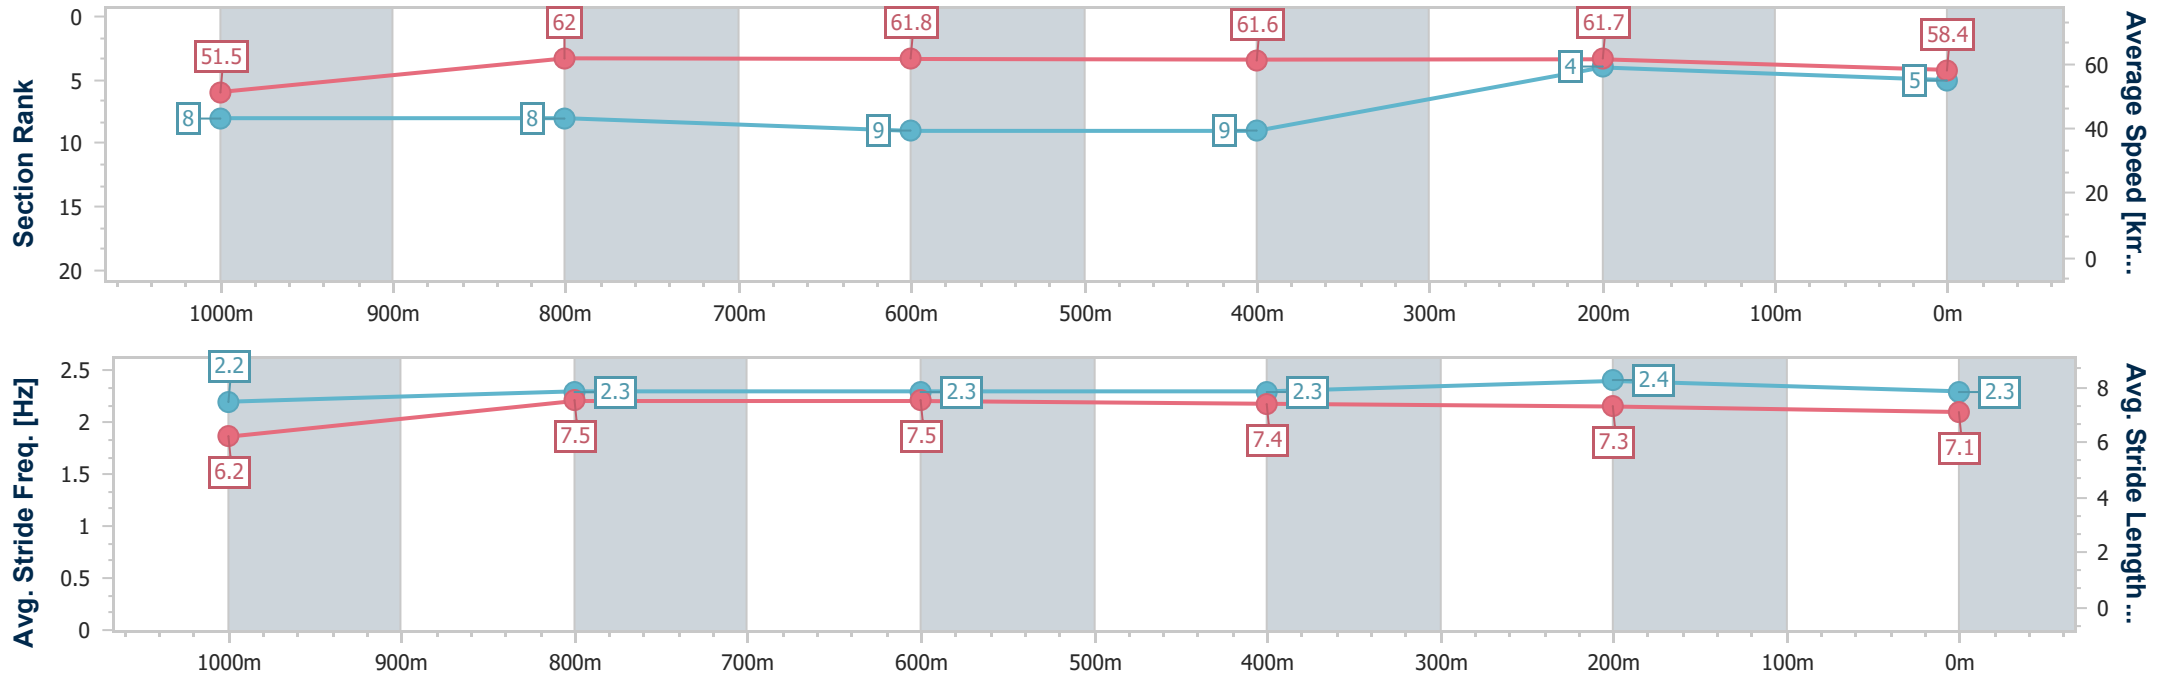

Horse/Jockey Name	Hurts So Good
Final Rank	5
Fastest Section Time (Section)	0:11.61 (1000m)
Top Speed [km/h] (Section)	63.8 (1000m)
Race State	Finished

Ipswich QLD Professional
Race 9: SEVEN FAMILY RACEDAY 6 MAY BENCHMARK 65
Handicap - 1200m
24 April 2024 - 16:39

Track Rating: Heavy 9, Weather: Fine, Rail Position: +6m

Section	Overall	1000m	800m	600m	400m	200m
Section Times	1:13.04 [5] (0:14.00)	0:59.04 [8] (0:11.61)	0:47.43 [8] (0:11.65)	0:35.78 [9] (0:11.72)	0:24.06 [9] (0:11.69)	0:12.37 [4] (0:12.37)
Average Speed [km/h]	51.5	62.0	61.8	61.6	61.7	58.4
Top Speed [km/h]	63.1	63.8	63.5	62.6	62.8	60.4
Avg. Dist. to Rail [m]	8.2	0.5	0.2	0.2	2.2	3.5
Avg. Stride Freq. [Hz]	2.2	2.3	2.3	2.3	2.4	2.3
Avg. Stride Length [m]	6.2	7.5	7.5	7.4	7.3	7.1

- [ ] Ranking at each section and finish
- -.-.- No data available at this section
- NA No data available