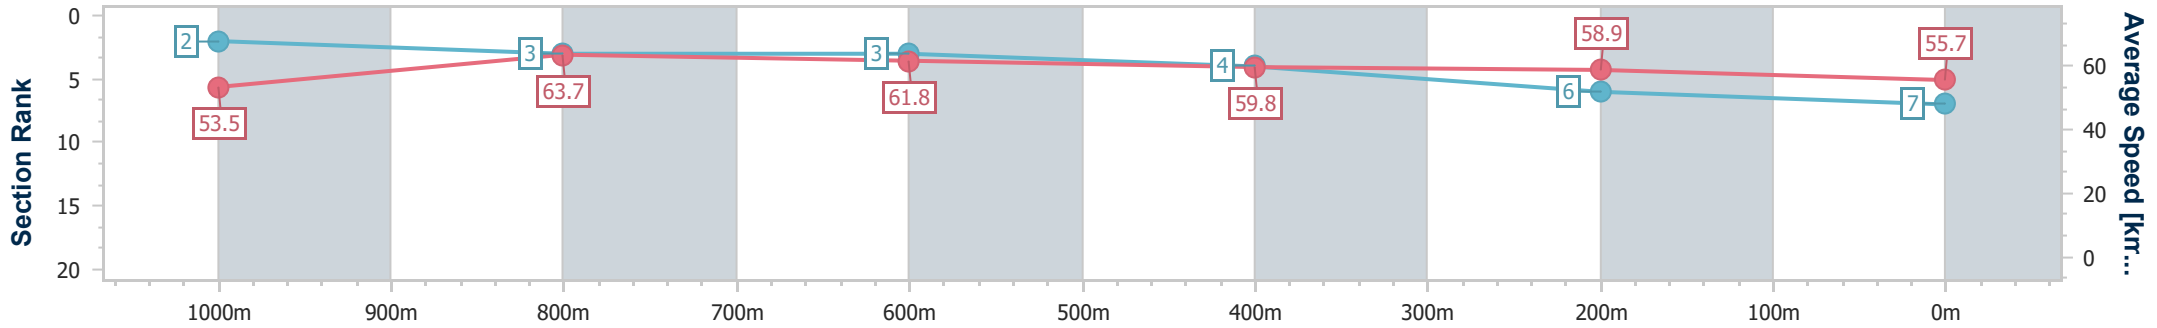

Horse/Jockey Name	Kitri
Final Rank	7
Fastest Section Time (Section)	0:11.31 (1000m)
Top Speed [km/h] (Section)	65.2 (1000m)
Race State	Finished

Ipswich QLD Professional
Race 9: SEVEN FAMILY RACEDAY 6 MAY BENCHMARK 65
Handicap - 1200m
24 April 2024 - 16:39

Track Rating: Heavy 9, Weather: Fine, Rail Position: +6m

Section	Overall	1000m	800m	600m	400m	200m
Section Times	1:13.62 [7] (0:13.47)	1:00.15 [2] (0:11.31)	0:48.84 [3] (0:11.68)	0:37.16 [3] (0:12.01)	0:25.15 [4] (0:12.23)	0:12.92 [6] (0:12.92)
Average Speed [km/h]	53.5	63.7	61.8	59.8	58.9	55.7
Top Speed [km/h]	63.9	65.2	63.1	60.6	59.6	58.5
Avg. Dist. to Rail [m]	5.3	0.9	0.2	0.3	0.9	1.8
Avg. Stride Freq. [Hz]	2.5	2.6	2.5	2.5	2.5	2.4
Avg. Stride Length [m]	5.8	6.9	6.8	6.6	6.6	6.4

- [ ] Ranking at each section and finish
- -.-.- No data available at this section
- NA No data available