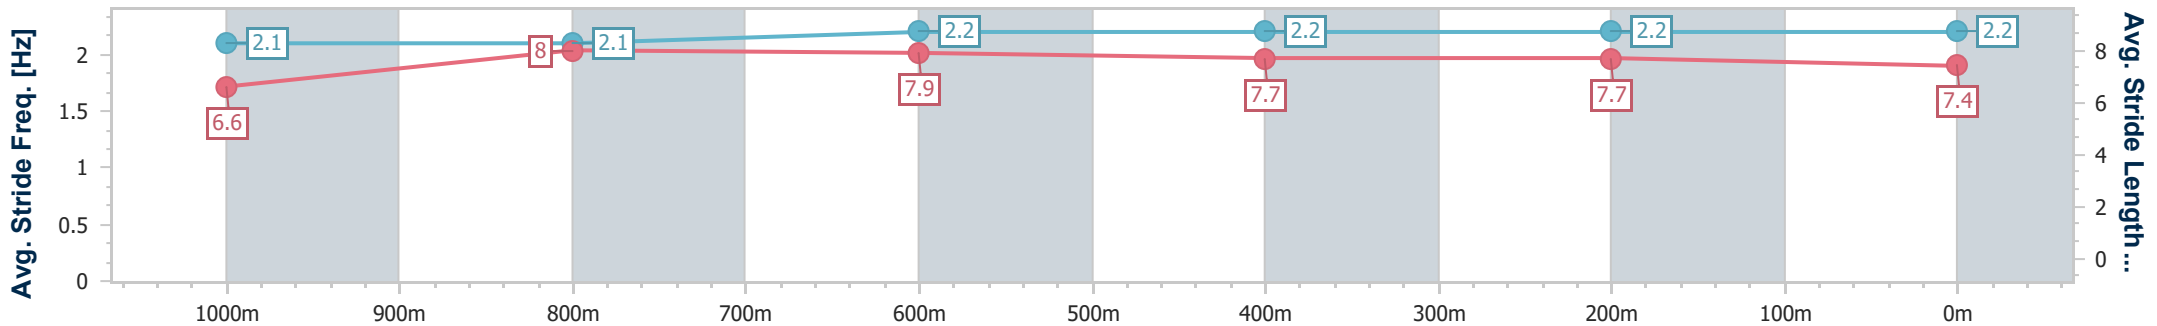

Horse/Jockey Name	Paienbara
Final Rank	6
Fastest Section Time (Section)	0:11.38 (800m)
Top Speed [km/h] (Section)	64.1 (800m)
Race State	Finished

Ipswich QLD Professional
Race 9: SEVEN FAMILY RACEDAY 6 MAY BENCHMARK 65
Handicap - 1200m
24 April 2024 - 16:39

Track Rating: Heavy 9, Weather: Fine, Rail Position: +6m

Section	Overall	1000m	800m	600m	400m	200m
Section Times	1:13.39 [6] (0:14.36)	0:59.03 [11] (0:11.75)	0:47.28 [11] (0:11.38)	0:35.90 [11] (0:11.78)	0:24.12 [10] (0:11.84)	0:12.28 [10] (0:12.28)
Average Speed [km/h]	50.2	61.2	62.8	60.8	61.0	58.5
Top Speed [km/h]	64.0	63.8	64.1	61.5	61.2	61.0
Avg. Dist. to Rail [m]	4.8	0.5	1.1	1.1	1.5	4.4
Avg. Stride Freq. [Hz]	2.1	2.1	2.2	2.2	2.2	2.2
Avg. Stride Length [m]	6.6	8.0	7.9	7.7	7.7	7.4

- [ ] Ranking at each section and finish
- -.-.- No data available at this section
- NA No data available