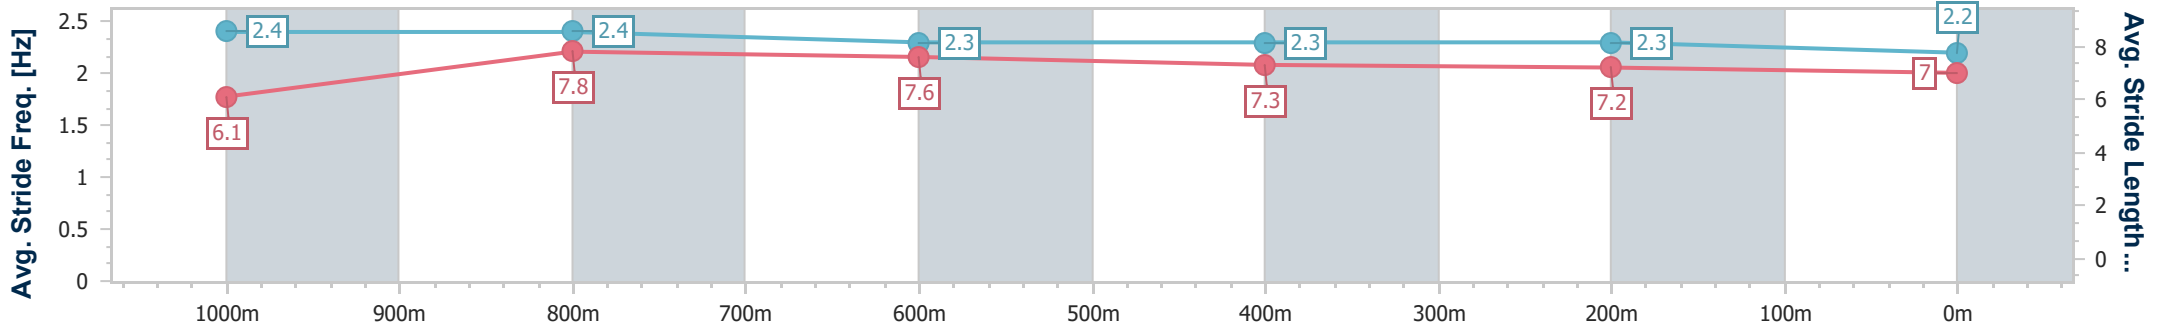

Horse/Jockey Name	First Peoples
Final Rank	2
Fastest Section Time (Section)	0:10.76 (1000m)
Top Speed [km/h] (Section)	68.0 (1000m)
Race State	Finished

Ipswich QLD Professional
Race 9: SEVEN FAMILY RACEDAY 6 MAY BENCHMARK 65
Handicap - 1200m
24 April 2024 - 16:39

Track Rating: Heavy 9, Weather: Fine, Rail Position: +6m

Section	Overall	1000m	800m	600m	400m	200m
Section Times	1:12.72 [2] (0:13.48)	0:59.24 [3] (0:10.76)	0:48.48 [1] (0:11.35)	0:37.13 [1] (0:11.90)	0:25.23 [1] (0:12.25)	0:12.98 [1] (0:12.98)
Average Speed [km/h]	53.4	66.9	63.2	60.1	58.6	55.3
Top Speed [km/h]	67.9	68.0	65.7	61.3	59.5	57.6
Avg. Dist. to Rail [m]	8.3	1.3	1.1	1.3	1.1	0.5
Avg. Stride Freq. [Hz]	2.4	2.4	2.3	2.3	2.3	2.2
Avg. Stride Length [m]	6.1	7.8	7.6	7.3	7.2	7.0

- [ ] Ranking at each section and finish
- -.-.- No data available at this section
- NA No data available