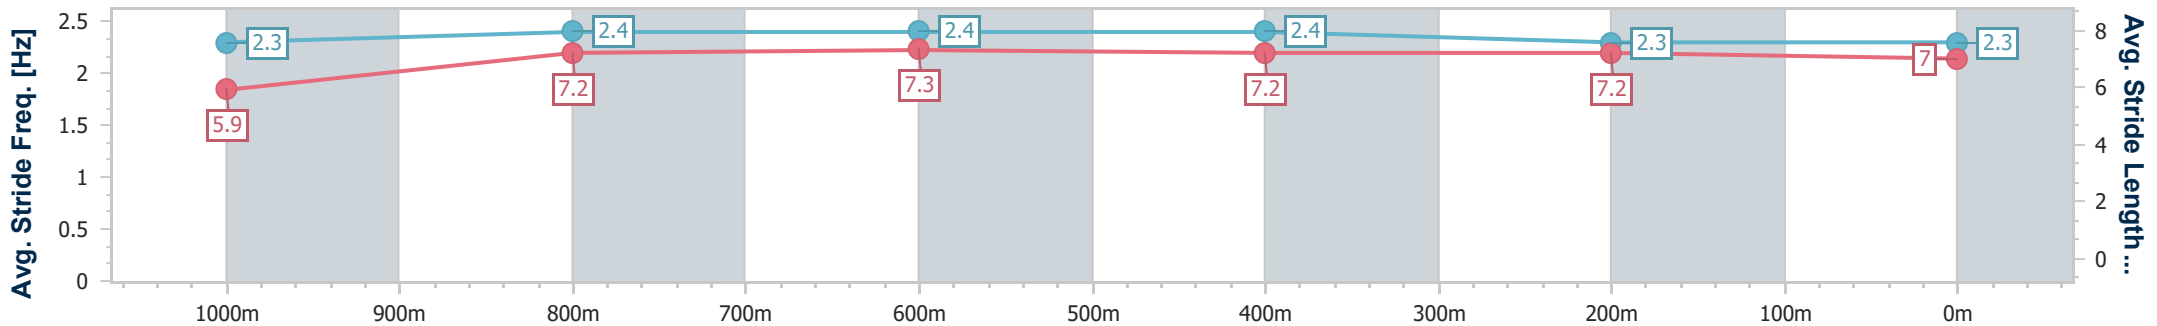

Horse/Jockey Name	Chilliwack
Final Rank	9
Fastest Section Time (Section)	0:11.53 (800m)
Top Speed [km/h] (Section)	64.0 (800m)
Race State	Finished

Ipswich QLD Professional
Race 9: SEVEN FAMILY RACEDAY 6 MAY BENCHMARK 65
Handicap - 1200m
24 April 2024 - 16:39

Track Rating: Heavy 9, Weather: Fine, Rail Position: +6m

Section	Overall	1000m	800m	600m	400m	200m
Section Times	1:13.79 [9] (0:14.10)	0:59.69 [10] (0:11.80)	0:47.89 [10] (0:11.53)	0:36.36 [10] (0:11.92)	0:24.44 [11] (0:11.86)	0:12.58 [11] (0:12.58)
Average Speed [km/h]	51.0	61.1	62.7	60.5	61.3	57.1
Top Speed [km/h]	63.9	63.8	64.0	61.1	61.3	60.6
Avg. Dist. to Rail [m]	7.5	0.6	0.6	0.6	2.7	5.5
Avg. Stride Freq. [Hz]	2.3	2.4	2.4	2.4	2.3	2.3
Avg. Stride Length [m]	5.9	7.2	7.3	7.2	7.2	7.0

- [ ] Ranking at each section and finish
- -.-.- No data available at this section
- NA No data available