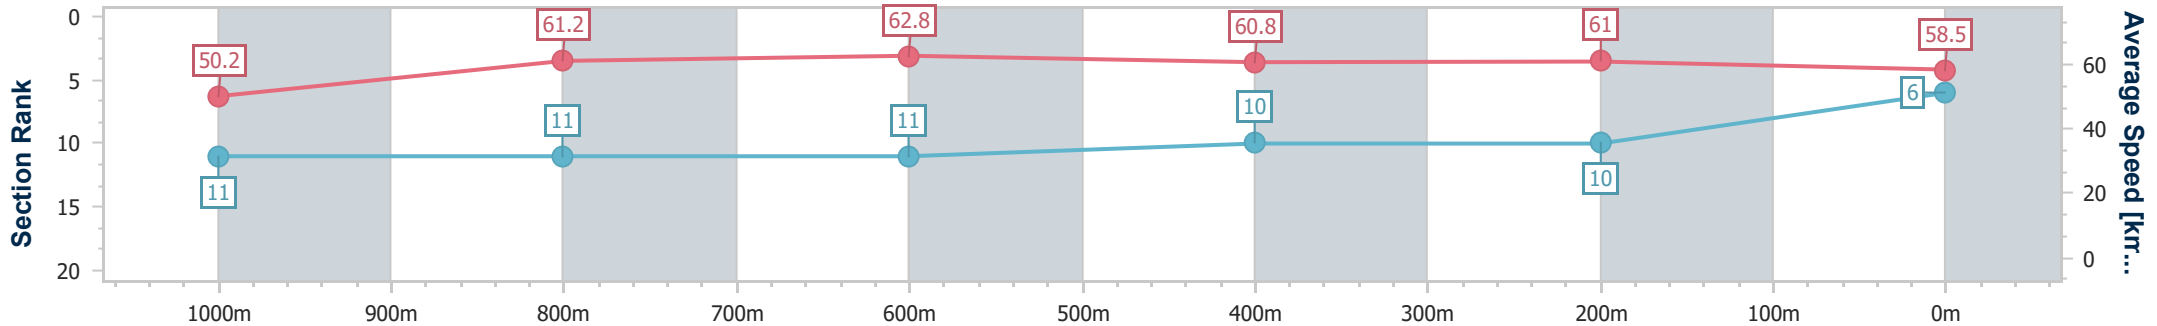

Horse/Jockey Name	Paienbara
Final Rank	6
Fastest Section Time (Section)	0:11.38 (800m)
Top Speed [km/h] (Section)	64.1 (800m)
Race State	Finished

Ipswich QLD Professional
Race 9: SEVEN FAMILY RACEDAY 6 MAY BENCHMARK 65
Handicap - 1200m
24 April 2024 - 16:39

Track Rating: Heavy 9, Weather: Fine, Rail Position: +6m

Section	Overall	1000m	800m	600m	400m	200m
Section Times	1:13.39 [6] (0:14.36)	0:59.03 [11] (0:11.75)	0:47.28 [11] (0:11.38)	0:35.90 [11] (0:11.78)	0:24.12 [10] (0:11.84)	0:12.28 [10] (0:12.28)
Average Speed [km/h]	50.2	61.2	62.8	60.8	61.0	58.5
Top Speed [km/h]	64.0	63.8	64.1	61.5	61.2	61.0
Avg. Dist. to Rail [m]	4.8	0.5	1.1	1.1	1.5	4.4
Avg. Stride Freq. [Hz]	2.1	2.1	2.2	2.2	2.2	2.2
Avg. Stride Length [m]	6.6	8.0	7.9	7.7	7.7	7.4

- [ ] Ranking at each section and finish
- -.-.- No data available at this section
- NA No data available