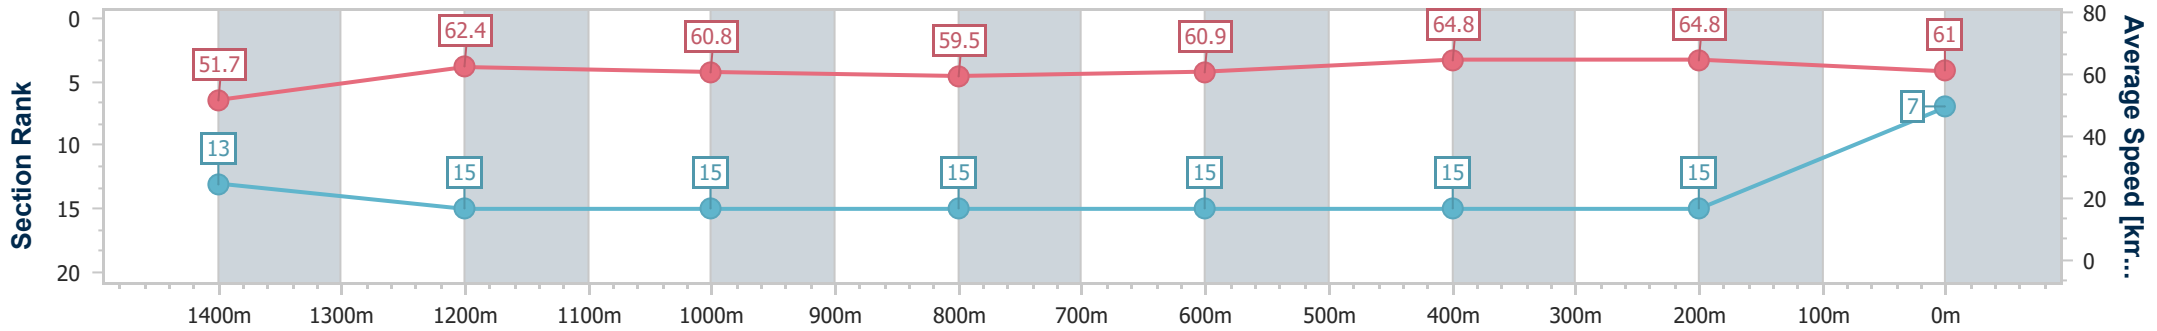

Eagle Farm QLD Professional

Race 9: SKY RACING QUEENSLAND GUINEAS - 1600m

04 May 2024 - 16:14

Track Rating: Soft 5, Weather: Overcast, Rail Position: +7m Entire

BRISBANE RACING CLUB

Section	Overall	1400m	1200m	1000m	800m	600m	400m	200m
Section Times	1:36.05 [7] (0:14.02)	1:22.03 [13] (0:11.62)	1:10.41 [15] (0:11.87)	0:58.54 [15] (0:12.31)	0:46.23 [15] (0:12.01)	0:34.22 [15] (0:11.31)	0:22.91 [15] (0:11.08)	0:11.83 [15] (0:11.83)
Average Speed [km/h]	51.7	62.4	60.8	59.5	60.9	64.8	64.8	61.0
Top Speed [km/h]	64.2	63.1	63.4	60.6	64.1	66.7	66.3	65.1
Avg. Dist. to Rail [m]	12.3	5.9	4.2	3.6	3.0	4.1	11.7	11.1
Avg. Stride Freq. [Hz]	2.1	2.3	2.3	2.2	2.2	2.4	2.5	2.4
Avg. Stride Length [m]	6.9	7.6	7.5	7.5	7.5	7.6	7.3	7.0