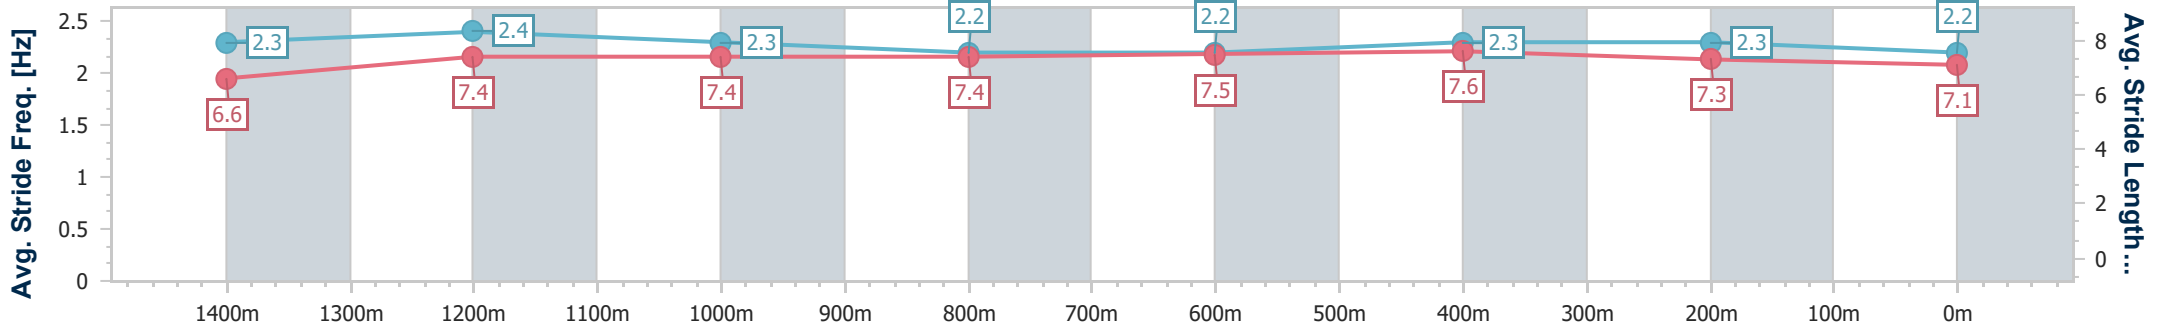

Eagle Farm QLD Professional

Race 9: SKY RACING QUEENSLAND GUINEAS - 1600m

04 May 2024 - 16:14

Track Rating: Soft 5, Weather: Overcast, Rail Position: +7m Entire

BRISBANE RACING CLUB

Section	Overall	1400m	1200m	1000m	800m	600m	400m	200m
Section Times	1:36.31 [10] (0:13.32)	1:22.99 [1] (0:11.27)	1:11.72 [1] (0:11.63)	1:00.09 [1] (0:12.21)	0:47.88 [1] (0:12.03)	0:35.85 [1] (0:11.45)	0:24.40 [1] (0:11.62)	0:12.78 [3] (0:12.78)
Average Speed [km/h]	54.3	64.1	62.2	59.8	60.2	63.3	61.9	56.4
Top Speed [km/h]	66.5	66.0	64.4	60.4	61.2	64.5	64.1	59.6
Avg. Dist. to Rail [m]	6.2	4.2	3.4	2.6	1.9	1.0	3.9	4.0
Avg. Stride Freq. [Hz]	2.3	2.4	2.3	2.2	2.2	2.3	2.3	2.2
Avg. Stride Length [m]	6.6	7.4	7.4	7.4	7.5	7.6	7.3	7.1

- [] Ranking at each section and finish
- .-.- No data available at this section
- NA No data available

Horse/Jockey Name	Caracas
Final Rank	11
Fastest Section Time (Section)	0:11.31 (400m)
Top Speed [km/h] (Section)	67.1 (Overall)
Race State	Finished