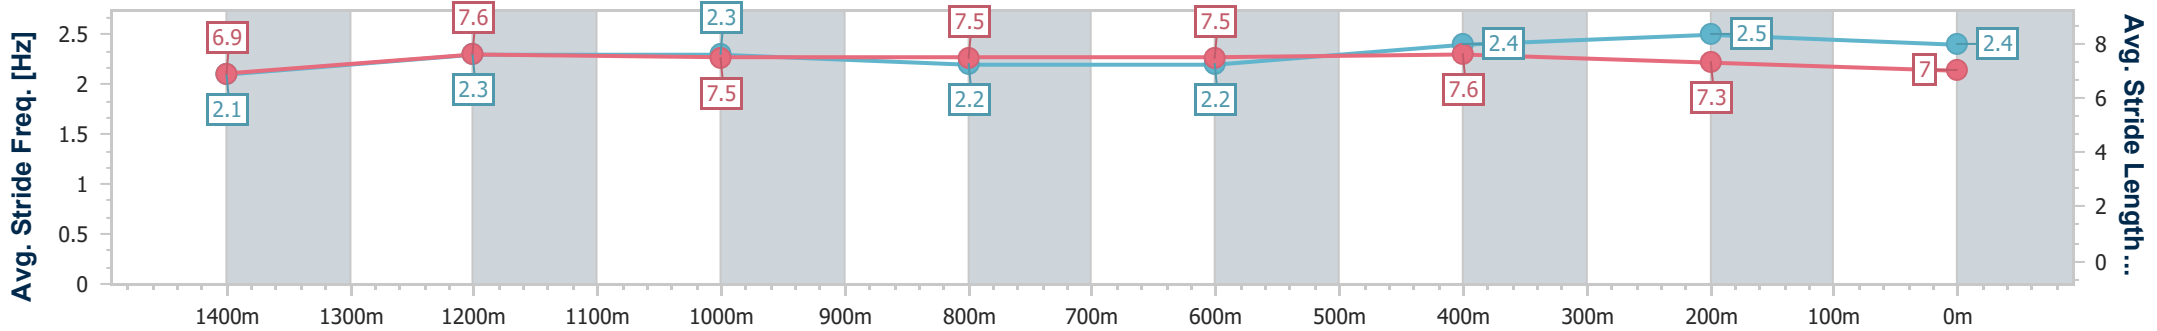

Eagle Farm QLD Professional

Race 9: SKY RACING QUEENSLAND GUINEAS - 1600m

04 May 2024 - 16:14

Track Rating: Soft 5, Weather: Overcast, Rail Position: +7m Entire

BRISBANE RACING CLUB

Section	Overall	1400m	1200m	1000m	800m	600m	400m	200m
Section Times	1:36.05 [7] (0:14.02)	1:22.03 [13] (0:11.62)	1:10.41 [15] (0:11.87)	0:58.54 [15] (0:12.31)	0:46.23 [15] (0:12.01)	0:34.22 [15] (0:11.31)	0:22.91 [15] (0:11.08)	0:11.83 [15] (0:11.83)
Average Speed [km/h]	51.7	62.4	60.8	59.5	60.9	64.8	64.8	61.0
Top Speed [km/h]	64.2	63.1	63.4	60.6	64.1	66.7	66.3	65.1
Avg. Dist. to Rail [m]	12.3	5.9	4.2	3.6	3.0	4.1	11.7	11.1
Avg. Stride Freq. [Hz]	2.1	2.3	2.3	2.2	2.2	2.4	2.5	2.4
Avg. Stride Length [m]	6.9	7.6	7.5	7.5	7.5	7.6	7.3	7.0