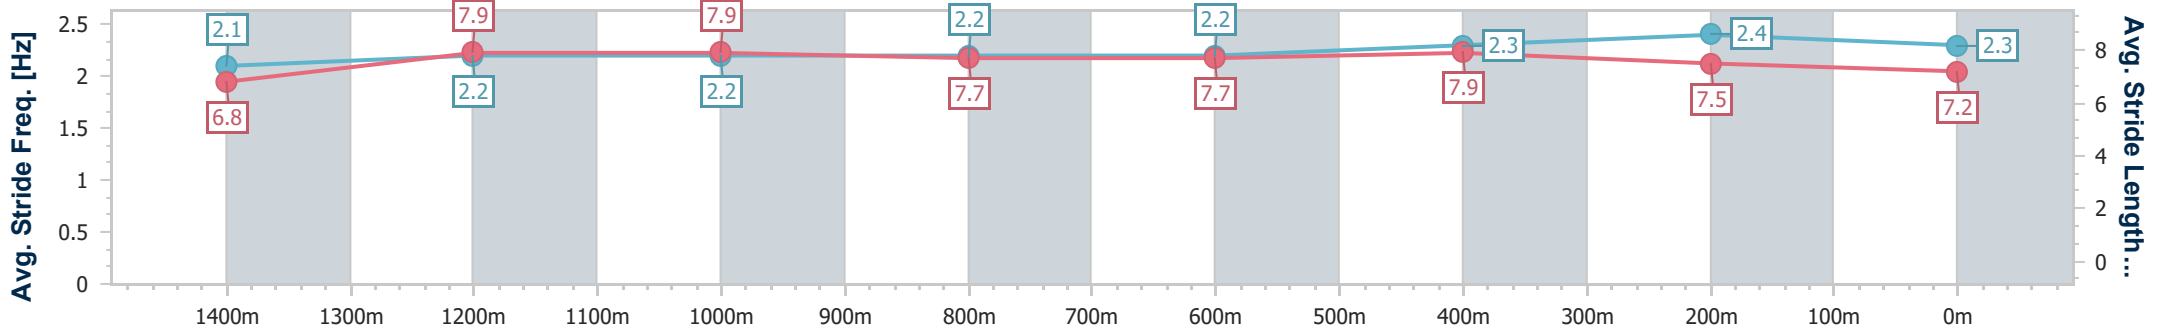

Eagle Farm QLD Professional

Race 9: SKY RACING QUEENSLAND GUINEAS - 1600m

04 May 2024 - 16:14

Track Rating: Soft 5, Weather: Overcast, Rail Position: +7m Entire

BRISBANE RACING CLUB

Section	Overall	1400m	1200m	1000m	800m	600m	400m	200m
Section Times	1:36.38 [13] (0:14.12)	1:22.26 [14] (0:11.49)	1:10.77 [14] (0:11.87)	0:58.90 [14] (0:12.20)	0:46.70 [14] (0:12.00)	0:34.70 [14] (0:11.31)	0:23.39 [14] (0:11.20)	0:12.19 [14] (0:12.19)
Average Speed [km/h]	51.4	62.7	61.0	59.9	60.6	64.4	64.3	59.2
Top Speed [km/h]	65.7	65.7	61.9	61.1	63.6	66.4	66.0	61.0
Avg. Dist. to Rail [m]	7.0	4.0	3.7	3.1	2.4	2.5	9.5	10.9
Avg. Stride Freq. [Hz]	2.1	2.2	2.2	2.2	2.2	2.3	2.4	2.3
Avg. Stride Length [m]	6.8	7.9	7.9	7.7	7.7	7.9	7.5	7.2