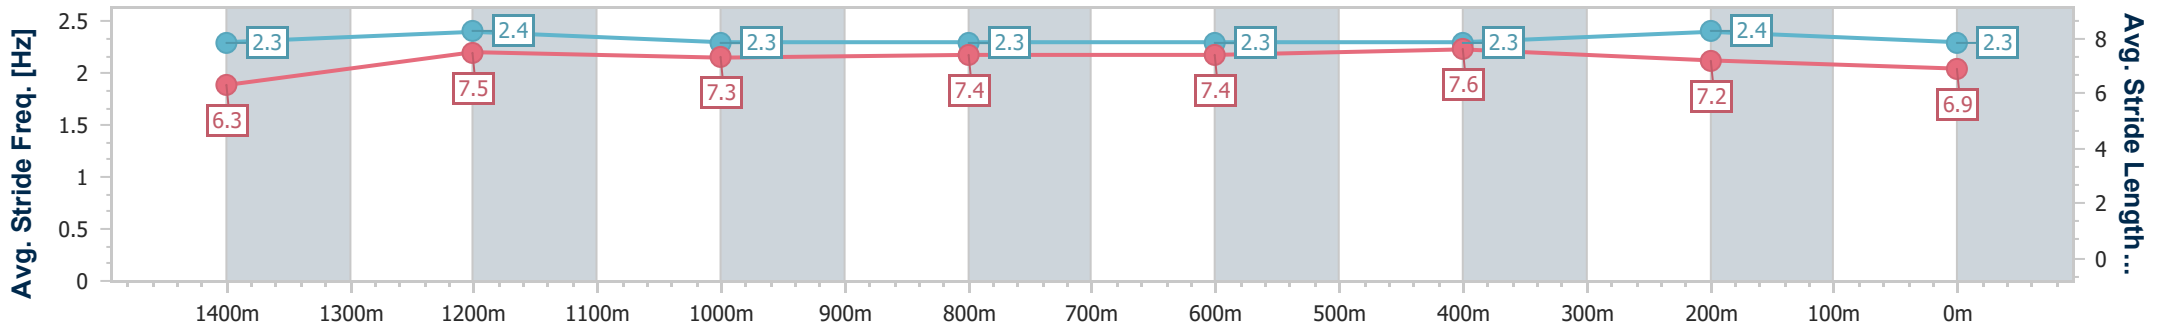

Eagle Farm QLD Professional

Race 9: SKY RACING QUEENSLAND GUINEAS - 1600m

04 May 2024 - 16:14

Track Rating: Soft 5, Weather: Overcast, Rail Position: +7m Entire

BRISBANE RACING CLUB

Section	Overall	1400m	1200m	1000m	800m	600m	400m	200m
Section Times	1:36.45 [14] (0:13.54)	1:22.91 [3] (0:11.32)	1:11.59 [4] (0:11.96)	0:59.63 [5] (0:12.29)	0:47.34 [6] (0:12.00)	0:35.34 [7] (0:11.39)	0:23.95 [5] (0:11.40)	0:12.55 [7] (0:12.55)
Average Speed [km/h]	53.3	63.7	60.4	59.7	60.9	63.9	63.3	57.4
Top Speed [km/h]	66.3	66.3	61.6	61.0	63.3	65.8	65.0	60.9
Avg. Dist. to Rail [m]	3.8	3.5	3.9	3.9	3.3	2.1	7.0	7.8
Avg. Stride Freq. [Hz]	2.3	2.4	2.3	2.3	2.3	2.3	2.4	2.3
Avg. Stride Length [m]	6.3	7.5	7.3	7.4	7.4	7.6	7.2	6.9