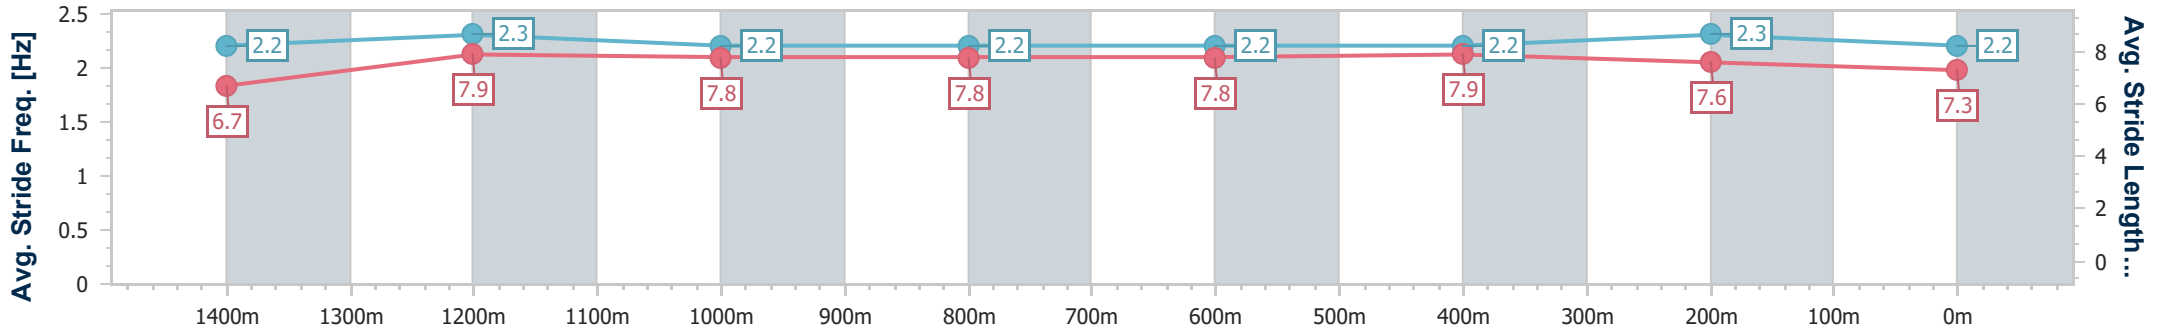

Eagle Farm QLD Professional

Race 9: SKY RACING QUEENSLAND GUINEAS - 1600m

04 May 2024 - 16:14

Track Rating: Soft 5, Weather: Overcast, Rail Position: +7m Entire

BRISBANE RACING CLUB

Section	Overall	1400m	1200m	1000m	800m	600m	400m	200m
Section Times	1:35.55 [2] (0:13.60)	1:21.95 [5] (0:11.26)	1:10.69 [4] (0:11.62)	0:59.07 [2] (0:12.17)	0:46.90 [2] (0:11.99)	0:34.91 [2] (0:11.50)	0:23.41 [3] (0:11.25)	0:12.16 [2] (0:12.16)
Average Speed [km/h]	53.4	64.1	61.9	60.2	60.5	63.4	64.0	59.2
Top Speed [km/h]	65.4	65.8	63.5	60.5	62.0	65.2	65.5	62.0
Avg. Dist. to Rail [m]	8.8	5.2	3.9	2.7	2.1	2.1	4.2	2.9
Avg. Stride Freq. [Hz]	2.2	2.3	2.2	2.2	2.2	2.2	2.3	2.2
Avg. Stride Length [m]	6.7	7.9	7.8	7.8	7.8	7.9	7.6	7.3