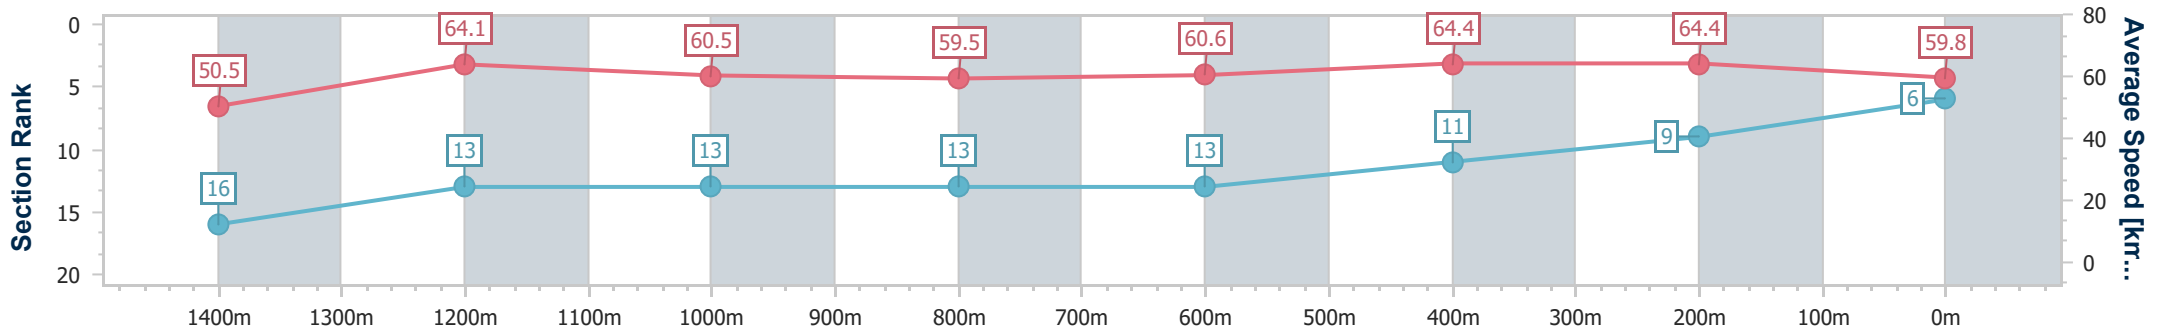

Eagle Farm QLD Professional

Race 9: SKY RACING QUEENSLAND GUINEAS - 1600m

04 May 2024 - 16:14

Track Rating: Soft 5, Weather: Overcast, Rail Position: +7m Entire

BRISBANE RACING CLUB

Section	Overall	1400m	1200m	1000m	800m	600m	400m	200m
Section Times	1:36.02 [6] (0:14.30)	1:21.72 [16] (0:11.26)	1:10.46 [13] (0:11.91)	0:58.55 [13] (0:12.21)	0:46.34 [13] (0:11.88)	0:34.46 [13] (0:11.25)	0:23.21 [11] (0:11.13)	0:12.08 [9] (0:12.08)
Average Speed [km/h]	50.5	64.1	60.5	59.5	60.6	64.4	64.4	59.8
Top Speed [km/h]	65.8	66.3	62.9	60.2	62.6	66.0	65.5	61.8
Avg. Dist. to Rail [m]	6.6	1.6	1.7	1.5	0.4	1.1	4.0	5.5
Avg. Stride Freq. [Hz]	2.0	2.2	2.1	2.1	2.1	2.2	2.3	2.2
Avg. Stride Length [m]	7.0	8.2	7.9	8.0	8.0	8.1	7.9	7.5