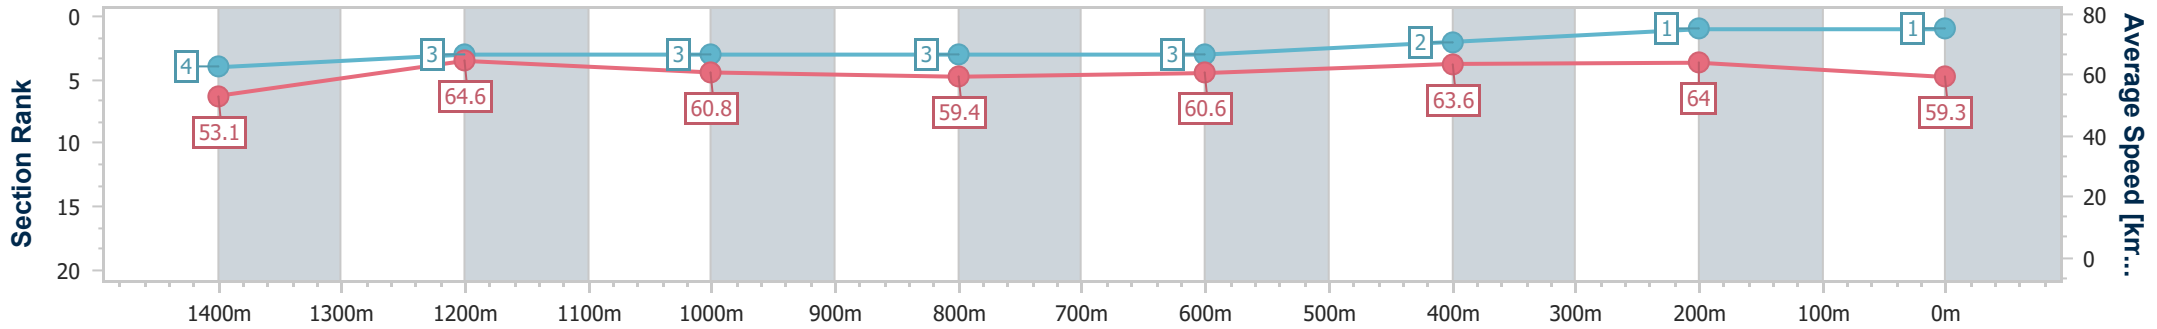

Eagle Farm QLD Professional

Race 9: SKY RACING QUEENSLAND GUINEAS - 1600m

04 May 2024 - 16:14

Track Rating: Soft 5, Weather: Overcast, Rail Position: +7m Entire

BRISBANE RACING CLUB

Section	Overall	1400m	1200m	1000m	800m	600m	400m	200m
Section Times	1:35.50 [1] (0:13.56)	1:21.94 [4] (0:11.17)	1:10.77 [3] (0:11.85)	0:58.92 [3] (0:12.08)	0:46.84 [3] (0:12.00)	0:34.84 [3] (0:11.47)	0:23.37 [2] (0:11.25)	0:12.12 [1] (0:12.12)
Average Speed [km/h]	53.1	64.6	60.8	59.4	60.6	63.6	64.0	59.3
Top Speed [km/h]	67.7	67.8	63.0	60.5	61.6	65.3	65.3	61.9
Avg. Dist. to Rail [m]	1.8	0.8	0.6	0.5	2.1	2.4	3.6	1.7
Avg. Stride Freq. [Hz]	2.3	2.4	2.3	2.3	2.3	2.3	2.4	2.4
Avg. Stride Length [m]	6.4	7.3	7.3	7.3	7.4	7.6	7.4	7.0