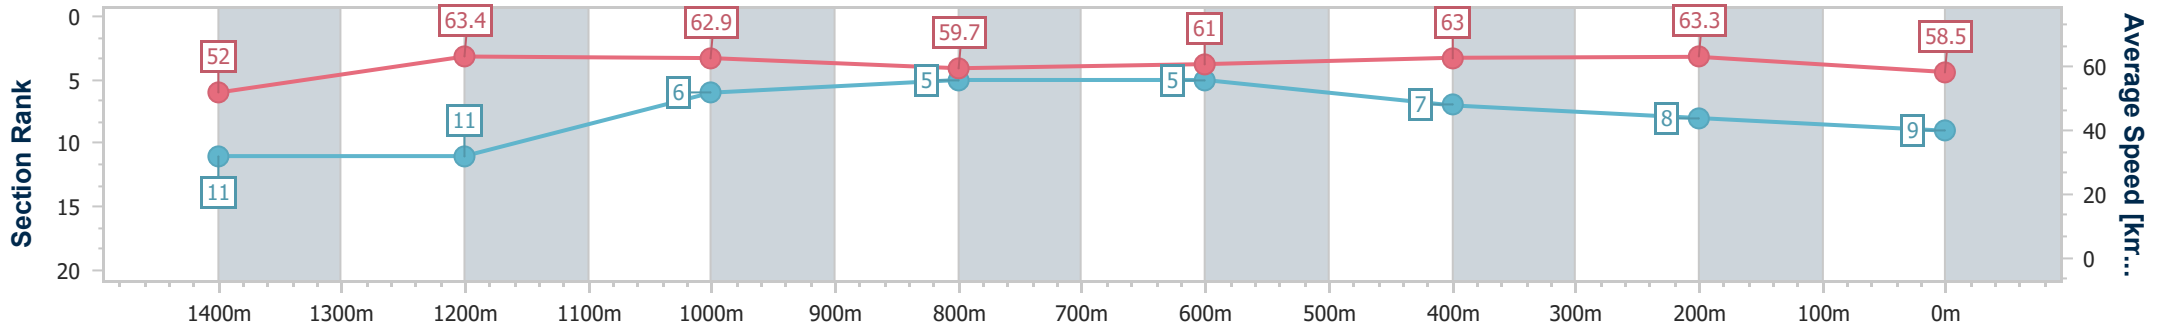

Eagle Farm QLD Professional

Race 9: SKY RACING QUEENSLAND GUINEAS - 1600m

04 May 2024 - 16:14

Track Rating: Soft 5, Weather: Overcast, Rail Position: +7m Entire

BRISBANE RACING CLUB

Section	Overall	1400m	1200m	1000m	800m	600m	400m	200m
Section Times	1:36.26 [9] (0:13.91)	1:22.35 [11] (0:11.44)	1:10.91 [11] (0:11.48)	0:59.43 [6] (0:12.21)	0:47.22 [5] (0:11.97)	0:35.25 [5] (0:11.53)	0:23.72 [7] (0:11.39)	0:12.33 [8] (0:12.33)
Average Speed [km/h]	52.0	63.4	62.9	59.7	61.0	63.0	63.3	58.5
Top Speed [km/h]	64.4	64.2	64.2	60.8	62.4	65.5	65.2	61.3
Avg. Dist. to Rail [m]	10.6	6.2	4.7	2.9	2.5	2.4	8.3	8.1
Avg. Stride Freq. [Hz]	2.1	2.2	2.2	2.2	2.2	2.3	2.3	2.2
Avg. Stride Length [m]	6.7	7.9	7.8	7.7	7.7	7.7	7.6	7.3