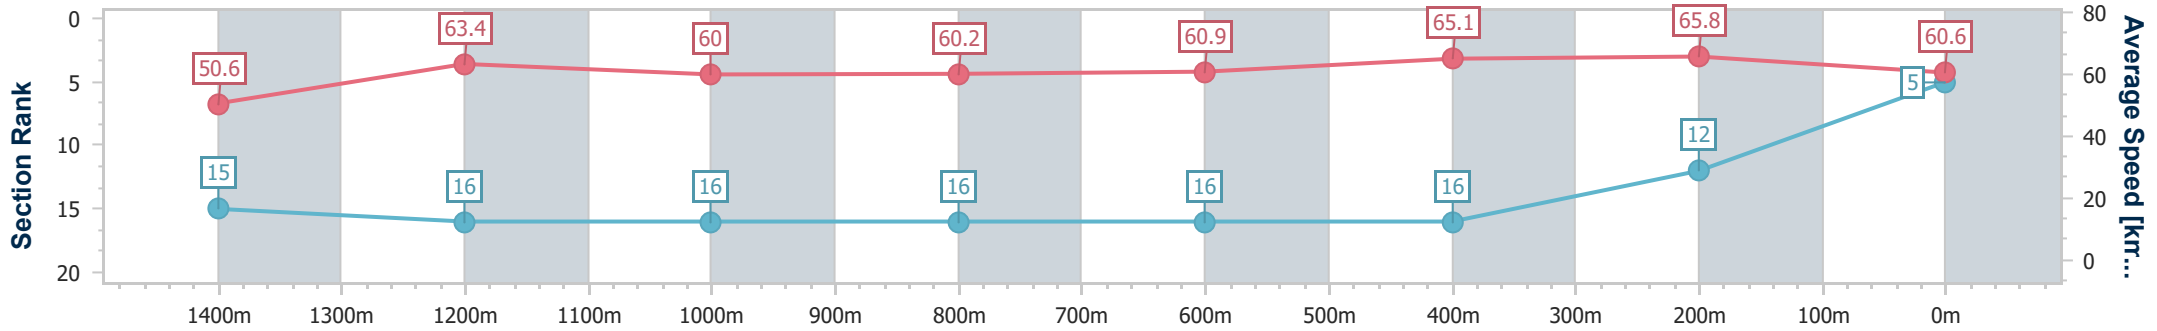

Eagle Farm QLD Professional

Race 9: SKY RACING QUEENSLAND GUINEAS - 1600m

04 May 2024 - 16:14

Track Rating: Soft 5, Weather: Overcast, Rail Position: +7m Entire

BRISBANE RACING CLUB

Section	Overall	1400m	1200m	1000m	800m	600m	400m	200m
Section Times	1:36.01 [5] (0:14.27)	1:21.74 [15] (0:11.38)	1:10.36 [16] (0:12.06)	0:58.30 [16] (0:12.25)	0:46.05 [16] (0:12.00)	0:34.05 [16] (0:11.24)	0:22.81 [16] (0:10.95)	0:11.86 [12] (0:11.86)
Average Speed [km/h]	50.6	63.4	60.0	60.2	60.9	65.1	65.8	60.6
Top Speed [km/h]	65.6	66.4	62.1	62.8	64.2	66.9	66.6	65.1
Avg. Dist. to Rail [m]	8.4	4.0	3.8	4.5	3.8	2.5	3.8	4.9
Avg. Stride Freq. [Hz]	2.2	2.4	2.2	2.2	2.2	2.3	2.3	1.7
Avg. Stride Length [m]	6.3	7.5	7.5	7.5	7.6	7.9	7.9	10.2