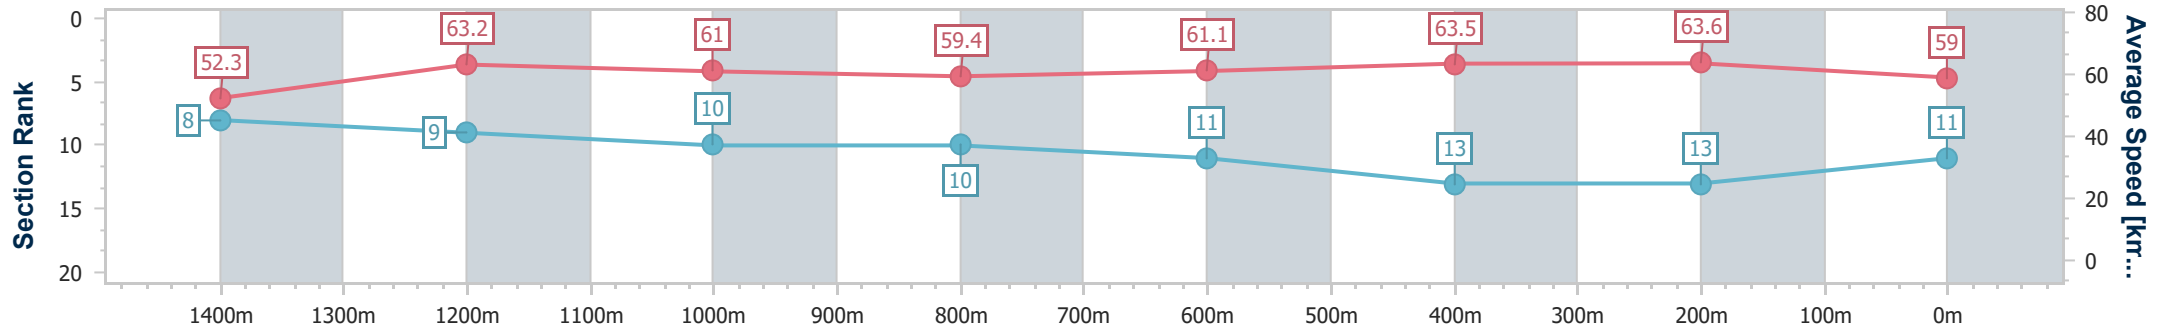

Eagle Farm QLD Professional

Race 9: SKY RACING QUEENSLAND GUINEAS - 1600m

04 May 2024 - 16:14

Track Rating: Soft 5, Weather: Overcast, Rail Position: +7m Entire

BRISBANE RACING CLUB

Section	Overall	1400m	1200m	1000m	800m	600m	400m	200m
Section Times	1:36.36 [11] (0:13.79)	1:22.57 [8] (0:11.42)	1:11.15 [9] (0:11.85)	0:59.30 [10] (0:12.33)	0:46.97 [10] (0:11.98)	0:34.99 [11] (0:11.51)	0:23.48 [13] (0:11.31)	0:12.17 [13] (0:12.17)
Average Speed [km/h]	52.3	63.2	61.0	59.4	61.1	63.5	63.6	59.0
Top Speed [km/h]	67.1	66.6	62.2	61.2	62.1	65.4	65.4	62.1
Avg. Dist. to Rail [m]	2.3	3.2	3.3	3.8	3.2	3.0	6.1	3.5
Avg. Stride Freq. [Hz]	2.2	2.3	2.2	2.2	2.2	2.3	2.3	2.3
Avg. Stride Length [m]	6.5	7.6	7.6	7.5	7.6	7.7	7.5	7.3