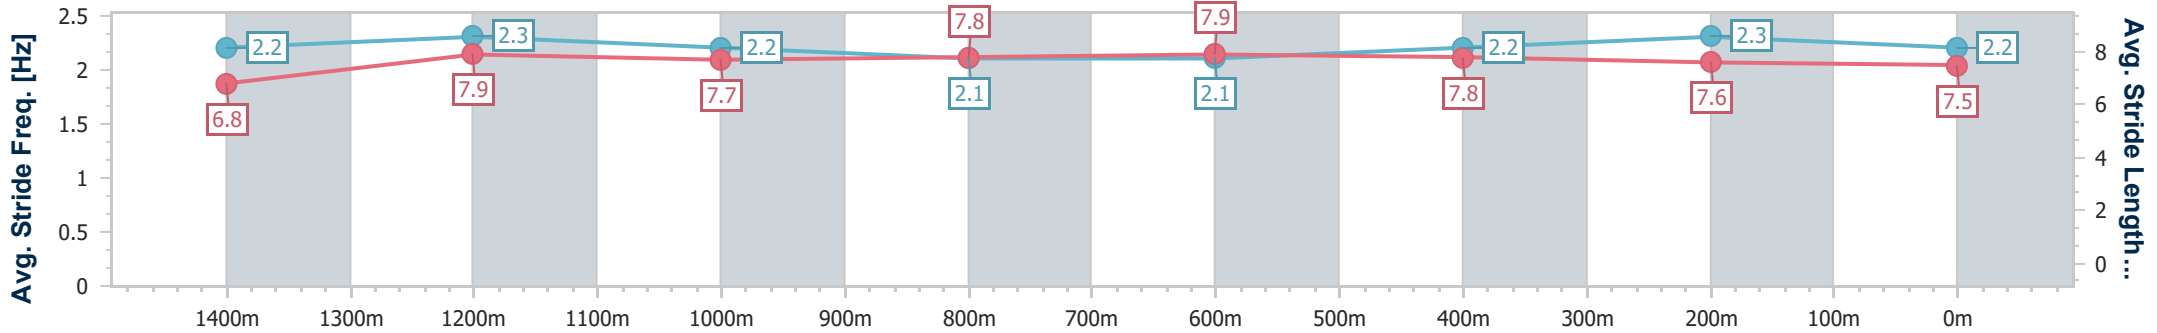

Eagle Farm QLD Professional

Race 9: SKY RACING QUEENSLAND GUINEAS - 1600m

04 May 2024 - 16:14

Track Rating: Soft 5, Weather: Overcast, Rail Position: +7m Entire

BRISBANE RACING CLUB

Section	Overall	1400m	1200m	1000m	800m	600m	400m	200m
Section Times	1:35.72 [3] (0:13.46)	1:22.26 [2] (0:11.19)	1:11.07 [2] (0:11.96)	0:59.11 [4] (0:12.11)	0:47.00 [4] (0:11.97)	0:35.03 [4] (0:11.53)	0:23.50 [4] (0:11.41)	0:12.09 [4] (0:12.09)
Average Speed [km/h]	53.9	64.3	60.2	60.2	60.9	63.3	63.0	59.6
Top Speed [km/h]	66.4	67.1	61.2	60.8	62.3	65.4	65.5	61.6
Avg. Dist. to Rail [m]	5.2	2.8	2.3	2.1	2.5	2.4	6.3	7.4
Avg. Stride Freq. [Hz]	2.2	2.3	2.2	2.1	2.1	2.2	2.3	2.2
Avg. Stride Length [m]	6.8	7.9	7.7	7.8	7.9	7.8	7.6	7.5