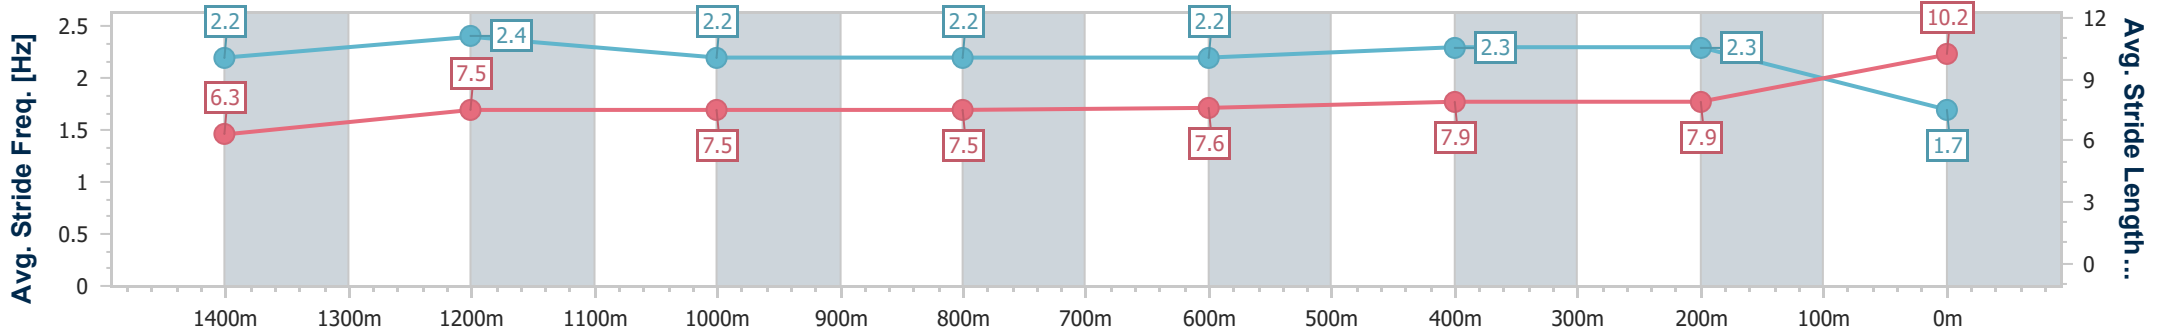

Eagle Farm QLD Professional

Race 9: SKY RACING QUEENSLAND GUINEAS - 1600m

04 May 2024 - 16:14

Track Rating: Soft 5, Weather: Overcast, Rail Position: +7m Entire

BRISBANE RACING CLUB

Section	Overall	1400m	1200m	1000m	800m	600m	400m	200m
Section Times	1:36.01 [5] (0:14.27)	1:21.74 [15] (0:11.38)	1:10.36 [16] (0:12.06)	0:58.30 [16] (0:12.25)	0:46.05 [16] (0:12.00)	0:34.05 [16] (0:11.24)	0:22.81 [16] (0:10.95)	0:11.86 [12] (0:11.86)
Average Speed [km/h]	50.6	63.4	60.0	60.2	60.9	65.1	65.8	60.6
Top Speed [km/h]	65.6	66.4	62.1	62.8	64.2	66.9	66.6	65.1
Avg. Dist. to Rail [m]	8.4	4.0	3.8	4.5	3.8	2.5	3.8	4.9
Avg. Stride Freq. [Hz]	2.2	2.4	2.2	2.2	2.2	2.3	2.3	1.7
Avg. Stride Length [m]	6.3	7.5	7.5	7.5	7.6	7.9	7.9	10.2