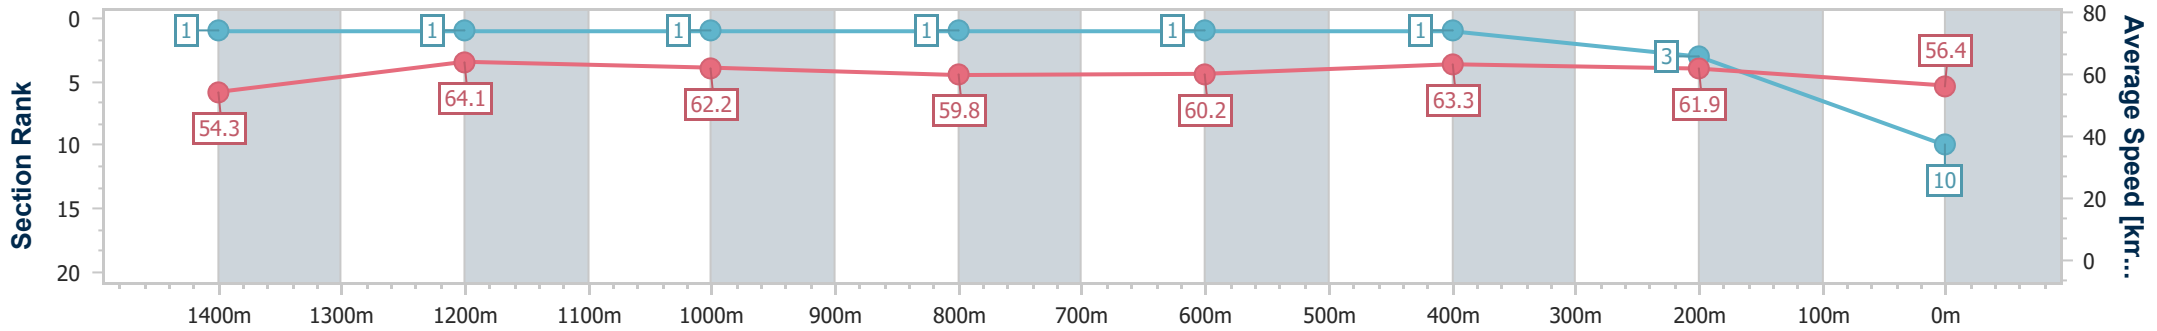

Eagle Farm QLD Professional

Race 9: SKY RACING QUEENSLAND GUINEAS - 1600m

04 May 2024 - 16:14

Track Rating: Soft 5, Weather: Overcast, Rail Position: +7m Entire

BRISBANE RACING CLUB

Section	Overall	1400m	1200m	1000m	800m	600m	400m	200m
Section Times	1:36.31 [10] (0:13.32)	1:22.99 [1] (0:11.27)	1:11.72 [1] (0:11.63)	1:00.09 [1] (0:12.21)	0:47.88 [1] (0:12.03)	0:35.85 [1] (0:11.45)	0:24.40 [1] (0:11.62)	0:12.78 [3] (0:12.78)
Average Speed [km/h]	54.3	64.1	62.2	59.8	60.2	63.3	61.9	56.4
Top Speed [km/h]	66.5	66.0	64.4	60.4	61.2	64.5	64.1	59.6
Avg. Dist. to Rail [m]	6.2	4.2	3.4	2.6	1.9	1.0	3.9	4.0
Avg. Stride Freq. [Hz]	2.3	2.4	2.3	2.2	2.2	2.3	2.3	2.2
Avg. Stride Length [m]	6.6	7.4	7.4	7.4	7.5	7.6	7.3	7.1