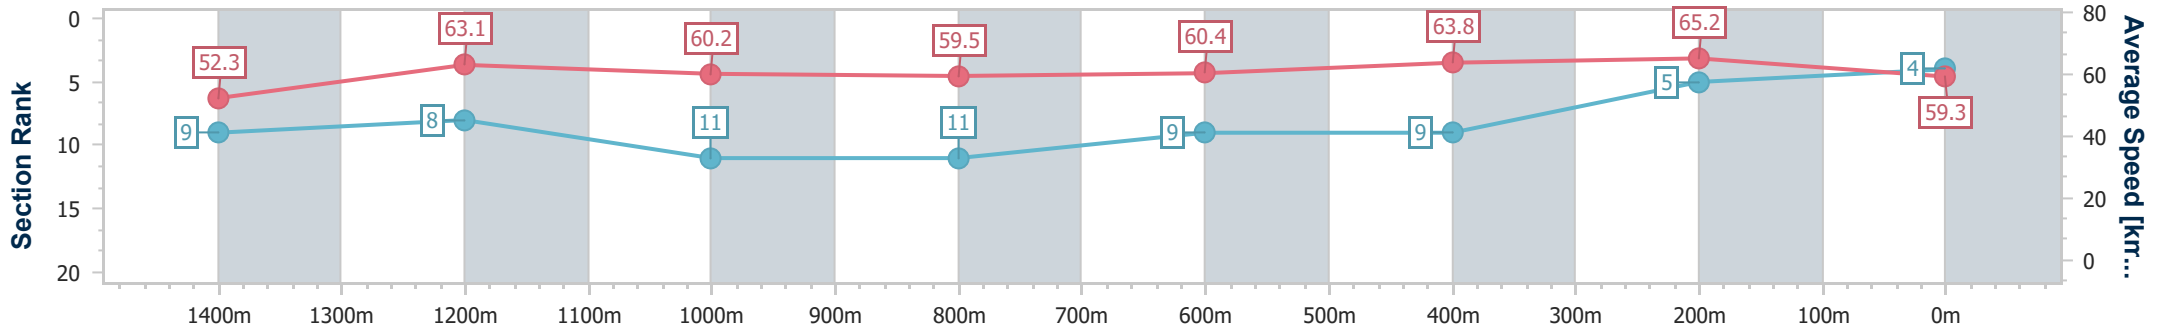

Eagle Farm QLD Professional

Race 9: SKY RACING QUEENSLAND GUINEAS - 1600m

04 May 2024 - 16:14

Track Rating: Soft 5, Weather: Overcast, Rail Position: +7m Entire

BRISBANE RACING CLUB

Section	Overall	1400m	1200m	1000m	800m	600m	400m	200m
Section Times	1:35.84 [4] (0:13.79)	1:22.05 [9] (0:11.38)	1:10.67 [8] (0:11.99)	0:58.68 [11] (0:12.23)	0:46.45 [11] (0:11.94)	0:34.51 [9] (0:11.36)	0:23.15 [9] (0:11.03)	0:12.12 [5] (0:12.12)
Average Speed [km/h]	52.3	63.1	60.2	59.5	60.4	63.8	65.2	59.3
Top Speed [km/h]	66.6	66.6	60.9	60.1	61.9	65.4	66.7	62.0
Avg. Dist. to Rail [m]	0.8	1.0	1.6	1.6	1.4	0.5	1.8	0.2
Avg. Stride Freq. [Hz]	2.3	2.3	2.2	2.2	2.2	2.3	2.4	2.3
Avg. Stride Length [m]	6.2	7.5	7.5	7.5	7.5	7.8	7.6	7.3