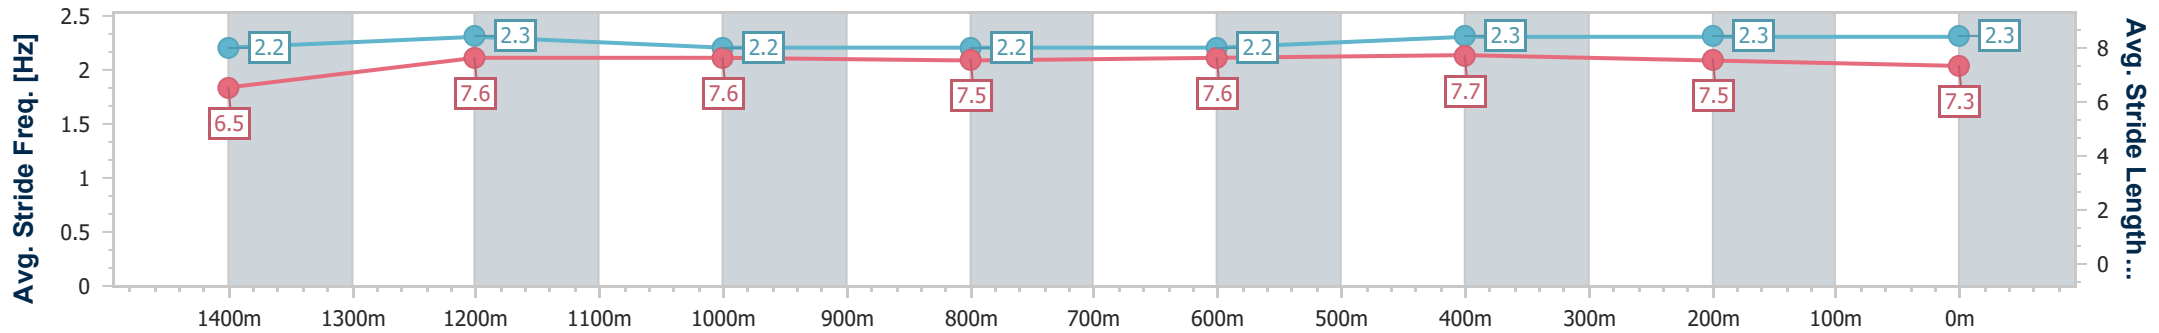

Eagle Farm QLD Professional

Race 9: SKY RACING QUEENSLAND GUINEAS - 1600m

04 May 2024 - 16:14

Track Rating: Soft 5, Weather: Overcast, Rail Position: +7m Entire

BRISBANE RACING CLUB

Section	Overall	1400m	1200m	1000m	800m	600m	400m	200m
Section Times	1:36.36 [11] (0:13.79)	1:22.57 [8] (0:11.42)	1:11.15 [9] (0:11.85)	0:59.30 [10] (0:12.33)	0:46.97 [10] (0:11.98)	0:34.99 [11] (0:11.51)	0:23.48 [13] (0:11.31)	0:12.17 [13] (0:12.17)
Average Speed [km/h]	52.3	63.2	61.0	59.4	61.1	63.5	63.6	59.0
Top Speed [km/h]	67.1	66.6	62.2	61.2	62.1	65.4	65.4	62.1
Avg. Dist. to Rail [m]	2.3	3.2	3.3	3.8	3.2	3.0	6.1	3.5
Avg. Stride Freq. [Hz]	2.2	2.3	2.2	2.2	2.2	2.3	2.3	2.3
Avg. Stride Length [m]	6.5	7.6	7.6	7.5	7.6	7.7	7.5	7.3

- [] Ranking at each section and finish
- .-.- No data available at this section
- NA No data available

Horse/Jockey Name	Misterkipchoge
Final Rank	12
Fastest Section Time (Section)	0:11.32 (400m)
Top Speed [km/h] (Section)	65.2 (1400m)
Race State	Finished