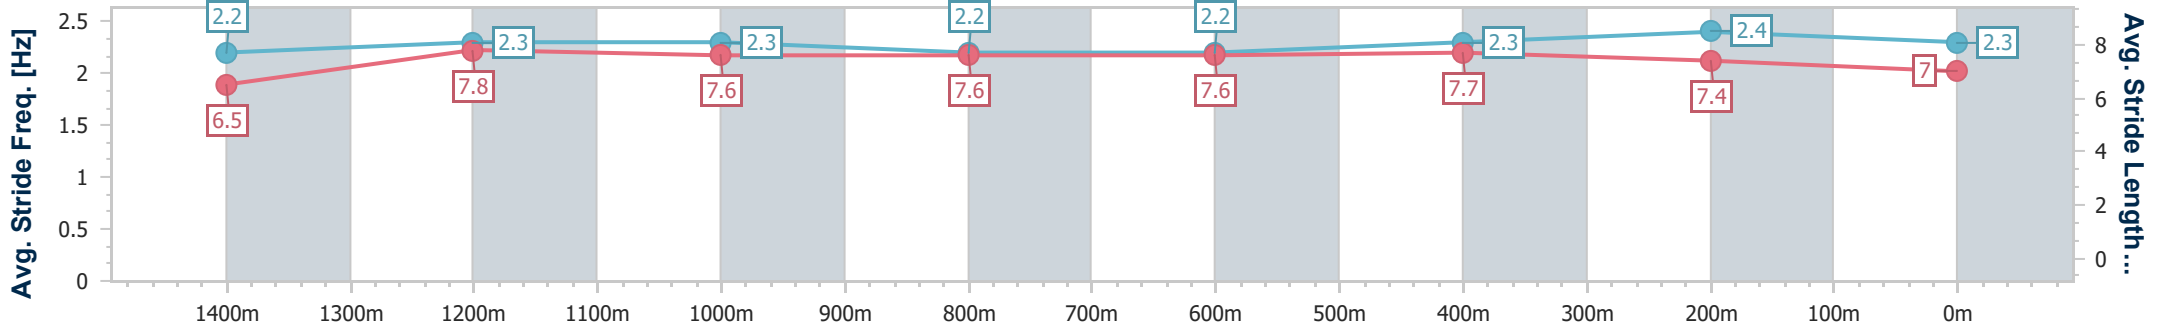

Eagle Farm QLD Professional

Race 9: SKY RACING QUEENSLAND GUINEAS - 1600m

04 May 2024 - 16:14

Track Rating: Soft 5, Weather: Overcast, Rail Position: +7m Entire

BRISBANE RACING CLUB

Section	Overall	1400m	1200m	1000m	800m	600m	400m	200m
Section Times	1:36.65 [15] (0:13.86)	1:22.79 [10] (0:11.41)	1:11.38 [10] (0:11.69)	0:59.69 [8] (0:12.37)	0:47.32 [9] (0:12.01)	0:35.31 [10] (0:11.42)	0:23.89 [10] (0:11.38)	0:12.51 [11] (0:12.51)
Average Speed [km/h]	52.2	63.3	61.9	59.6	61.3	64.8	63.5	57.5
Top Speed [km/h]	65.9	65.5	63.7	61.3	63.7	66.4	65.6	60.8
Avg. Dist. to Rail [m]	8.9	4.6	4.3	5.1	5.1	5.7	8.5	8.4
Avg. Stride Freq. [Hz]	2.2	2.3	2.3	2.2	2.2	2.3	2.4	2.3
Avg. Stride Length [m]	6.5	7.8	7.6	7.6	7.6	7.7	7.4	7.0

- [] Ranking at each section and finish
- .-.- No data available at this section
- NA No data available

Horse/Jockey Name	In Evidence
Final Rank	16
Fastest Section Time (Section)	0:11.41 (1400m)
Top Speed [km/h] (Section)	66.5 (Overall)
Race State	Finished