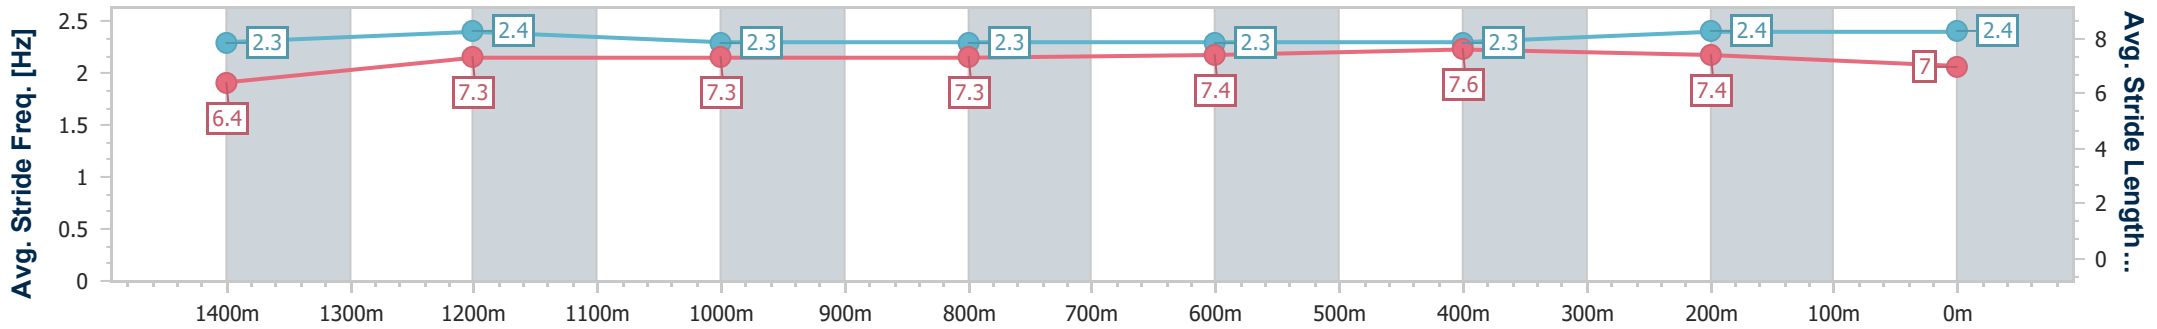

Eagle Farm QLD Professional

Race 9: SKY RACING QUEENSLAND GUINEAS - 1600m

04 May 2024 - 16:14

Track Rating: Soft 5, Weather: Overcast, Rail Position: +7m Entire

BRISBANE RACING CLUB

Section	Overall	1400m	1200m	1000m	800m	600m	400m	200m
Section Times	1:35.50 [1] (0:13.56)	1:21.94 [4] (0:11.17)	1:10.77 [3] (0:11.85)	0:58.92 [3] (0:12.08)	0:46.84 [3] (0:12.00)	0:34.84 [3] (0:11.47)	0:23.37 [2] (0:11.25)	0:12.12 [1] (0:12.12)
Average Speed [km/h]	53.1	64.6	60.8	59.4	60.6	63.6	64.0	59.3
Top Speed [km/h]	67.7	67.8	63.0	60.5	61.6	65.3	65.3	61.9
Avg. Dist. to Rail [m]	1.8	0.8	0.6	0.5	2.1	2.4	3.6	1.7
Avg. Stride Freq. [Hz]	2.3	2.4	2.3	2.3	2.3	2.3	2.4	2.4
Avg. Stride Length [m]	6.4	7.3	7.3	7.3	7.4	7.6	7.4	7.0