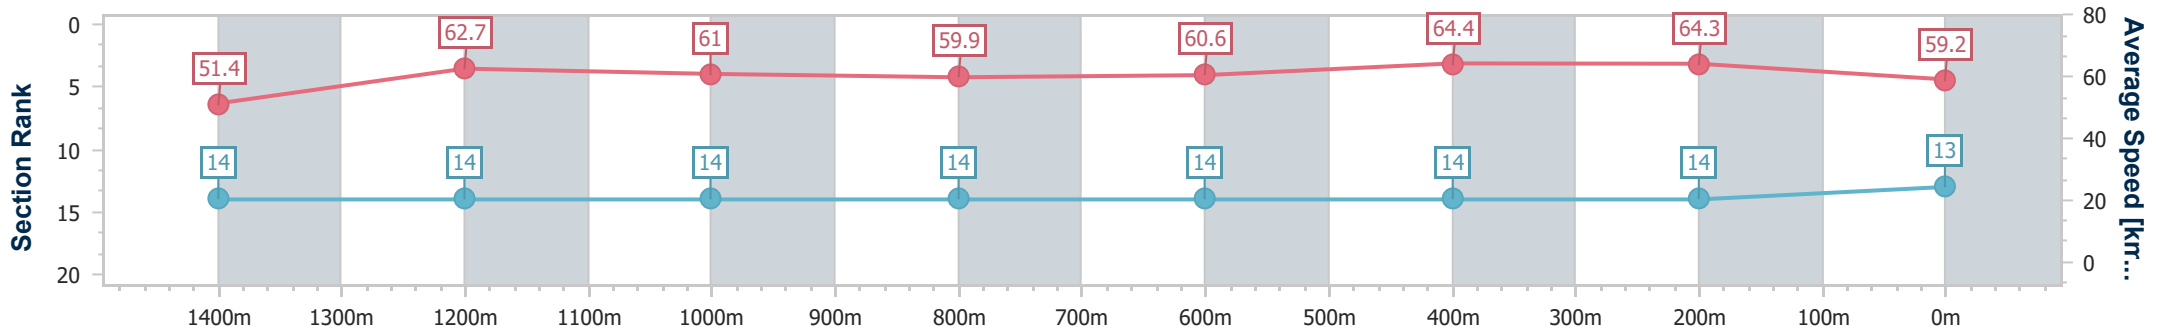

Eagle Farm QLD Professional

Race 9: SKY RACING QUEENSLAND GUINEAS - 1600m

04 May 2024 - 16:14

Track Rating: Soft 5, Weather: Overcast, Rail Position: +7m Entire

BRISBANE RACING CLUB

Section	Overall	1400m	1200m	1000m	800m	600m	400m	200m
Section Times	1:36.38 [13] (0:14.12)	1:22.26 [14] (0:11.49)	1:10.77 [14] (0:11.87)	0:58.90 [14] (0:12.20)	0:46.70 [14] (0:12.00)	0:34.70 [14] (0:11.31)	0:23.39 [14] (0:11.20)	0:12.19 [14] (0:12.19)
Average Speed [km/h]	51.4	62.7	61.0	59.9	60.6	64.4	64.3	59.2
Top Speed [km/h]	65.7	65.7	61.9	61.1	63.6	66.4	66.0	61.0
Avg. Dist. to Rail [m]	7.0	4.0	3.7	3.1	2.4	2.5	9.5	10.9
Avg. Stride Freq. [Hz]	2.1	2.2	2.2	2.2	2.2	2.3	2.4	2.3
Avg. Stride Length [m]	6.8	7.9	7.9	7.7	7.7	7.9	7.5	7.2