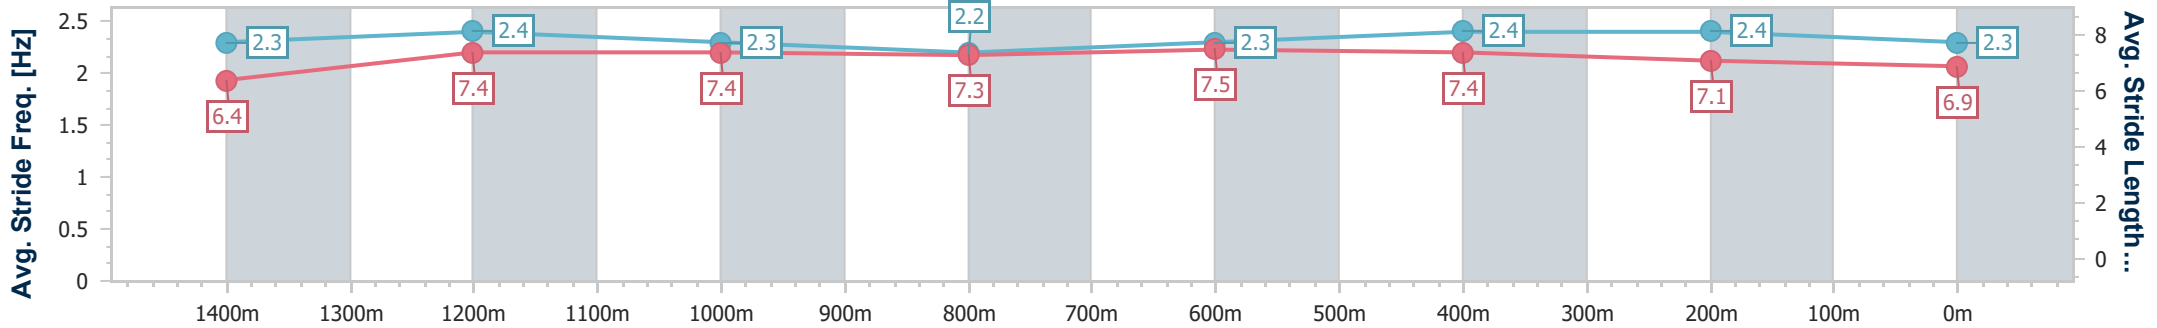

- [] Ranking at each section and finish
- .-.- No data available at this section
- NA No data available

Horse/Jockey Name	In Evidence
Final Rank	16
Fastest Section Time (Section)	0:11.41 (1400m)
Top Speed [km/h] (Section)	66.5 (Overall)
Race State	Finished

Eagle Farm QLD Professional

Race 9: SKY RACING QUEENSLAND GUINEAS - 1600m

04 May 2024 - 16:14

Track Rating: Soft 5, Weather: Overcast, Rail Position: +7m Entire

BRISBANE RACING CLUB

Section	Overall	1400m	1200m	1000m	800m	600m	400m	200m
Section Times	1:36.80 [16] (0:13.73)	1:23.07 [7] (0:11.41)	1:11.66 [7] (0:11.85)	0:59.81 [9] (0:12.27)	0:47.54 [8] (0:11.95)	0:35.59 [8] (0:11.46)	0:24.13 [8] (0:11.55)	0:12.58 [16] (0:12.58)
Average Speed [km/h]	52.6	63.3	60.9	59.4	60.8	63.4	62.4	57.3
Top Speed [km/h]	66.5	65.7	61.7	60.1	62.8	64.5	63.8	60.1
Avg. Dist. to Rail [m]	4.6	3.2	2.8	2.6	2.2	2.2	6.8	5.7
Avg. Stride Freq. [Hz]	2.3	2.4	2.3	2.2	2.3	2.4	2.4	2.3
Avg. Stride Length [m]	6.4	7.4	7.4	7.3	7.5	7.4	7.1	6.9

- [] Ranking at each section and finish
- .-.- No data available at this section
- NA No data available