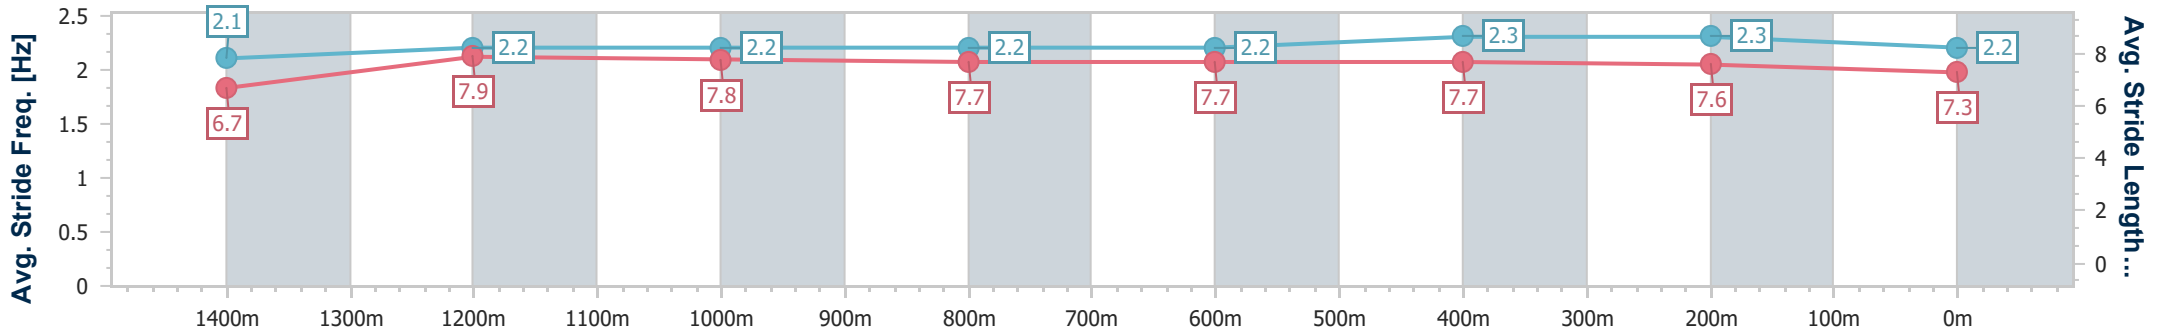

Eagle Farm QLD Professional

Race 9: SKY RACING QUEENSLAND GUINEAS - 1600m

04 May 2024 - 16:14

Track Rating: Soft 5, Weather: Overcast, Rail Position: +7m Entire

BRISBANE RACING CLUB

Section	Overall	1400m	1200m	1000m	800m	600m	400m	200m
Section Times	1:36.26 [9] (0:13.91)	1:22.35 [11] (0:11.44)	1:10.91 [11] (0:11.48)	0:59.43 [6] (0:12.21)	0:47.22 [5] (0:11.97)	0:35.25 [5] (0:11.53)	0:23.72 [7] (0:11.39)	0:12.33 [8] (0:12.33)
Average Speed [km/h]	52.0	63.4	62.9	59.7	61.0	63.0	63.3	58.5
Top Speed [km/h]	64.4	64.2	64.2	60.8	62.4	65.5	65.2	61.3
Avg. Dist. to Rail [m]	10.6	6.2	4.7	2.9	2.5	2.4	8.3	8.1
Avg. Stride Freq. [Hz]	2.1	2.2	2.2	2.2	2.2	2.3	2.3	2.2
Avg. Stride Length [m]	6.7	7.9	7.8	7.7	7.7	7.7	7.6	7.3