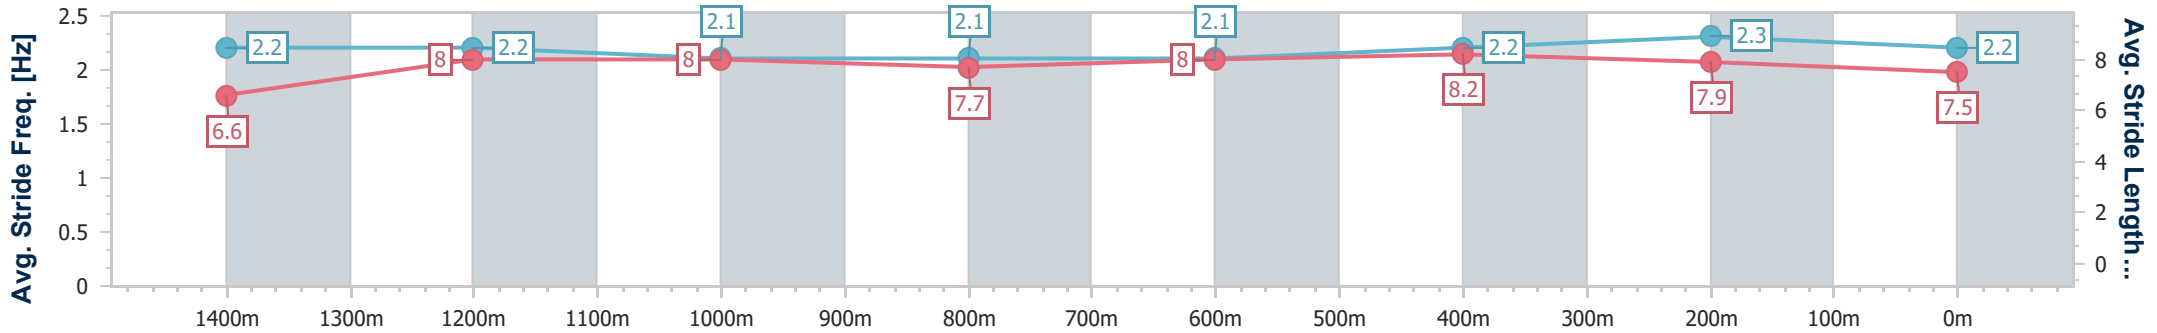

Eagle Farm QLD Professional

Race 9: SKY RACING QUEENSLAND GUINEAS - 1600m

04 May 2024 - 16:14

Track Rating: Soft 5, Weather: Overcast, Rail Position: +7m Entire

BRISBANE RACING CLUB

Section	Overall	1400m	1200m	1000m	800m	600m	400m	200m
Section Times	1:36.14 [8] (0:14.01)	1:22.13 [12] (0:11.38)	1:10.75 [12] (0:11.84)	0:58.91 [12] (0:12.33)	0:46.58 [12] (0:11.92)	0:34.66 [12] (0:11.38)	0:23.28 [12] (0:11.20)	0:12.08 [10] (0:12.08)
Average Speed [km/h]	51.5	63.4	61.1	59.2	61.1	64.3	64.3	59.7
Top Speed [km/h]	64.3	64.4	62.6	60.1	63.1	65.9	65.8	62.5
Avg. Dist. to Rail [m]	4.8	2.9	3.2	3.4	2.3	3.6	9.8	9.7
Avg. Stride Freq. [Hz]	2.2	2.2	2.1	2.1	2.1	2.2	2.3	2.2
Avg. Stride Length [m]	6.6	8.0	8.0	7.7	8.0	8.2	7.9	7.5