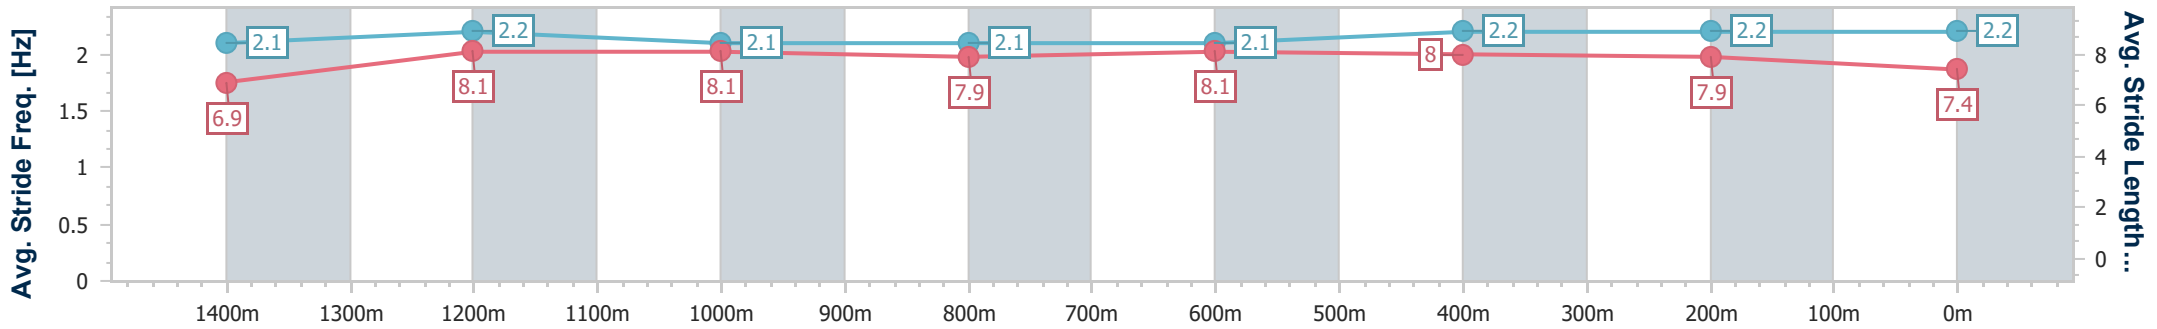

Eagle Farm QLD Professional

Race 9: SKY RACING QUEENSLAND GUINEAS - 1600m

04 May 2024 - 16:14

Track Rating: Soft 5, Weather: Overcast, Rail Position: +7m Entire

BRISBANE RACING CLUB

Section	Overall	1400m	1200m	1000m	800m	600m	400m	200m
Section Times	1:36.37 [12] (0:13.63)	1:22.74 [6] (0:11.38)	1:11.36 [6] (0:11.90)	0:59.46 [7] (0:12.25)	0:47.21 [7] (0:11.90)	0:35.31 [6] (0:11.45)	0:23.86 [6] (0:11.32)	0:12.54 [6] (0:12.54)
Average Speed [km/h]	52.8	63.5	60.6	59.3	60.6	63.0	63.4	57.6
Top Speed [km/h]	64.6	65.2	61.9	60.0	61.8	64.6	64.6	60.6
Avg. Dist. to Rail [m]	2.6	1.8	2.1	1.7	0.6	0.4	3.3	4.5
Avg. Stride Freq. [Hz]	2.1	2.2	2.1	2.1	2.1	2.2	2.2	2.2
Avg. Stride Length [m]	6.9	8.1	8.1	7.9	8.1	8.0	7.9	7.4

- [] Ranking at each section and finish
- .-.- No data available at this section
- NA No data available

Horse/Jockey Name	Encoder
Final Rank	13
Fastest Section Time (Section)	0:11.20 (400m)
Top Speed [km/h] (Section)	66.4 (600m)
Race State	Finished