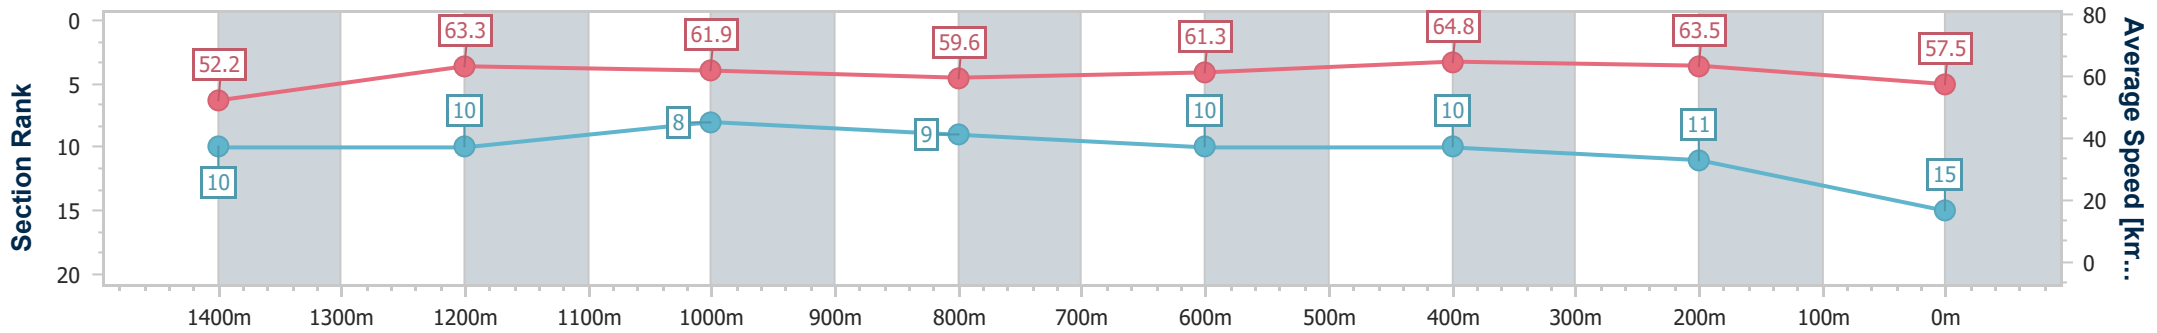

Eagle Farm QLD Professional

Race 9: SKY RACING QUEENSLAND GUINEAS - 1600m

04 May 2024 - 16:14

Track Rating: Soft 5, Weather: Overcast, Rail Position: +7m Entire

BRISBANE RACING CLUB

Section	Overall	1400m	1200m	1000m	800m	600m	400m	200m
Section Times	1:36.65 [15] (0:13.86)	1:22.79 [10] (0:11.41)	1:11.38 [10] (0:11.69)	0:59.69 [8] (0:12.37)	0:47.32 [9] (0:12.01)	0:35.31 [10] (0:11.42)	0:23.89 [10] (0:11.38)	0:12.51 [11] (0:12.51)
Average Speed [km/h]	52.2	63.3	61.9	59.6	61.3	64.8	63.5	57.5
Top Speed [km/h]	65.9	65.5	63.7	61.3	63.7	66.4	65.6	60.8
Avg. Dist. to Rail [m]	8.9	4.6	4.3	5.1	5.1	5.7	8.5	8.4
Avg. Stride Freq. [Hz]	2.2	2.3	2.3	2.2	2.2	2.3	2.4	2.3
Avg. Stride Length [m]	6.5	7.8	7.6	7.6	7.6	7.7	7.4	7.0

- [] Ranking at each section and finish
- .-.- No data available at this section
- NA No data available

Horse/Jockey Name	In Evidence
Final Rank	16
Fastest Section Time (Section)	0:11.41 (1400m)
Top Speed [km/h] (Section)	66.5 (Overall)
Race State	Finished