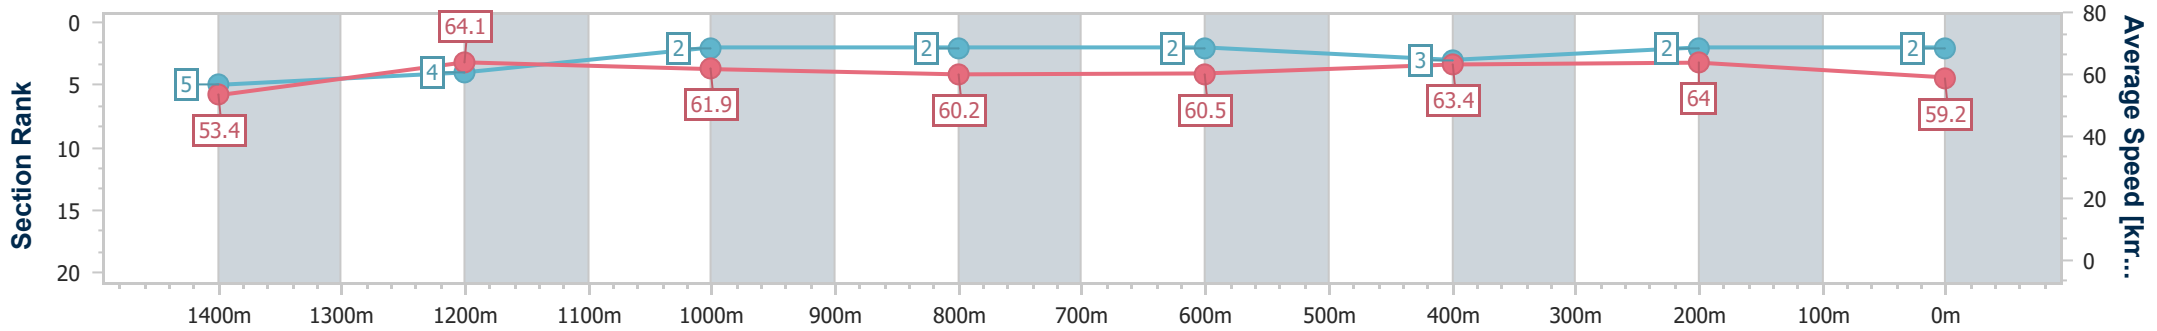

Eagle Farm QLD Professional

Race 9: SKY RACING QUEENSLAND GUINEAS - 1600m

04 May 2024 - 16:14

Track Rating: Soft 5, Weather: Overcast, Rail Position: +7m Entire

BRISBANE RACING CLUB

Section	Overall	1400m	1200m	1000m	800m	600m	400m	200m
Section Times	1:35.55 [2] (0:13.60)	1:21.95 [5] (0:11.26)	1:10.69 [4] (0:11.62)	0:59.07 [2] (0:12.17)	0:46.90 [2] (0:11.99)	0:34.91 [2] (0:11.50)	0:23.41 [3] (0:11.25)	0:12.16 [2] (0:12.16)
Average Speed [km/h]	53.4	64.1	61.9	60.2	60.5	63.4	64.0	59.2
Top Speed [km/h]	65.4	65.8	63.5	60.5	62.0	65.2	65.5	62.0
Avg. Dist. to Rail [m]	8.8	5.2	3.9	2.7	2.1	2.1	4.2	2.9
Avg. Stride Freq. [Hz]	2.2	2.3	2.2	2.2	2.2	2.2	2.3	2.2
Avg. Stride Length [m]	6.7	7.9	7.8	7.8	7.8	7.9	7.6	7.3