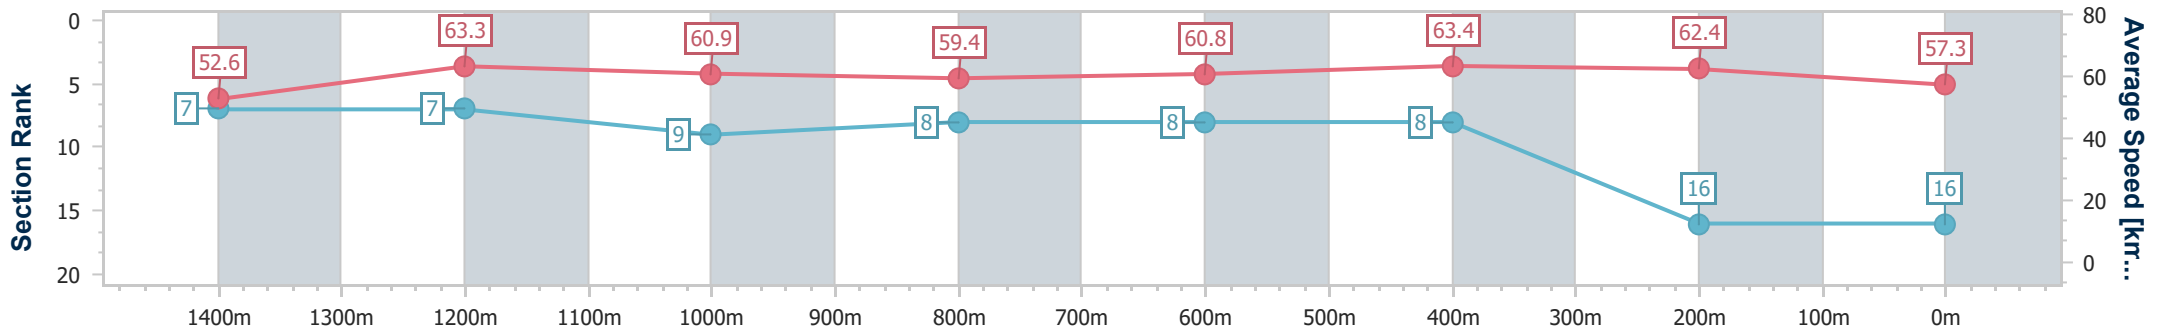

- [] Ranking at each section and finish
- .-.- No data available at this section
- NA No data available

Horse/Jockey Name	In Evidence
Final Rank	16
Fastest Section Time (Section)	0:11.41 (1400m)
Top Speed [km/h] (Section)	66.5 (Overall)
Race State	Finished

Eagle Farm QLD Professional

Race 9: SKY RACING QUEENSLAND GUINEAS - 1600m

04 May 2024 - 16:14

Track Rating: Soft 5, Weather: Overcast, Rail Position: +7m Entire

BRISBANE RACING CLUB

Section	Overall	1400m	1200m	1000m	800m	600m	400m	200m
Section Times	1:36.80 [16] (0:13.73)	1:23.07 [7] (0:11.41)	1:11.66 [7] (0:11.85)	0:59.81 [9] (0:12.27)	0:47.54 [8] (0:11.95)	0:35.59 [8] (0:11.46)	0:24.13 [8] (0:11.55)	0:12.58 [16] (0:12.58)
Average Speed [km/h]	52.6	63.3	60.9	59.4	60.8	63.4	62.4	57.3
Top Speed [km/h]	66.5	65.7	61.7	60.1	62.8	64.5	63.8	60.1
Avg. Dist. to Rail [m]	4.6	3.2	2.8	2.6	2.2	2.2	6.8	5.7
Avg. Stride Freq. [Hz]	2.3	2.4	2.3	2.2	2.3	2.4	2.4	2.3
Avg. Stride Length [m]	6.4	7.4	7.4	7.3	7.5	7.4	7.1	6.9

- [] Ranking at each section and finish
- .-.- No data available at this section
- NA No data available