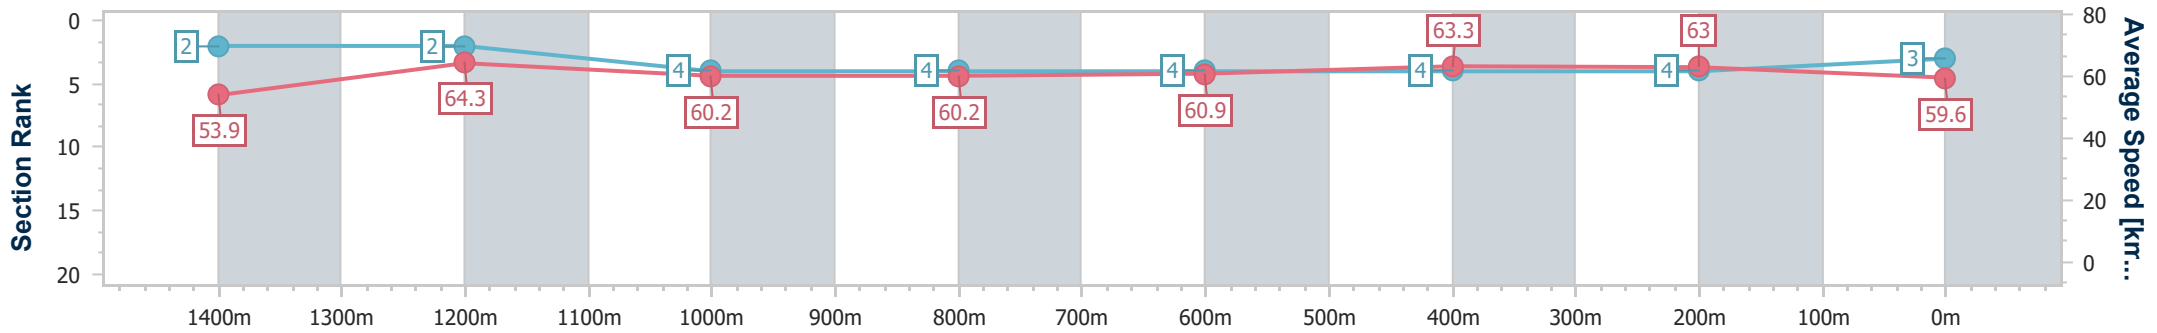

Eagle Farm QLD Professional

Race 9: SKY RACING QUEENSLAND GUINEAS - 1600m

04 May 2024 - 16:14

Track Rating: Soft 5, Weather: Overcast, Rail Position: +7m Entire

BRISBANE RACING CLUB

Section	Overall	1400m	1200m	1000m	800m	600m	400m	200m
Section Times	1:35.72 [3] (0:13.46)	1:22.26 [2] (0:11.19)	1:11.07 [2] (0:11.96)	0:59.11 [4] (0:12.11)	0:47.00 [4] (0:11.97)	0:35.03 [4] (0:11.53)	0:23.50 [4] (0:11.41)	0:12.09 [4] (0:12.09)
Average Speed [km/h]	53.9	64.3	60.2	60.2	60.9	63.3	63.0	59.6
Top Speed [km/h]	66.4	67.1	61.2	60.8	62.3	65.4	65.5	61.6
Avg. Dist. to Rail [m]	5.2	2.8	2.3	2.1	2.5	2.4	6.3	7.4
Avg. Stride Freq. [Hz]	2.2	2.3	2.2	2.1	2.1	2.2	2.3	2.2
Avg. Stride Length [m]	6.8	7.9	7.7	7.8	7.9	7.8	7.6	7.5