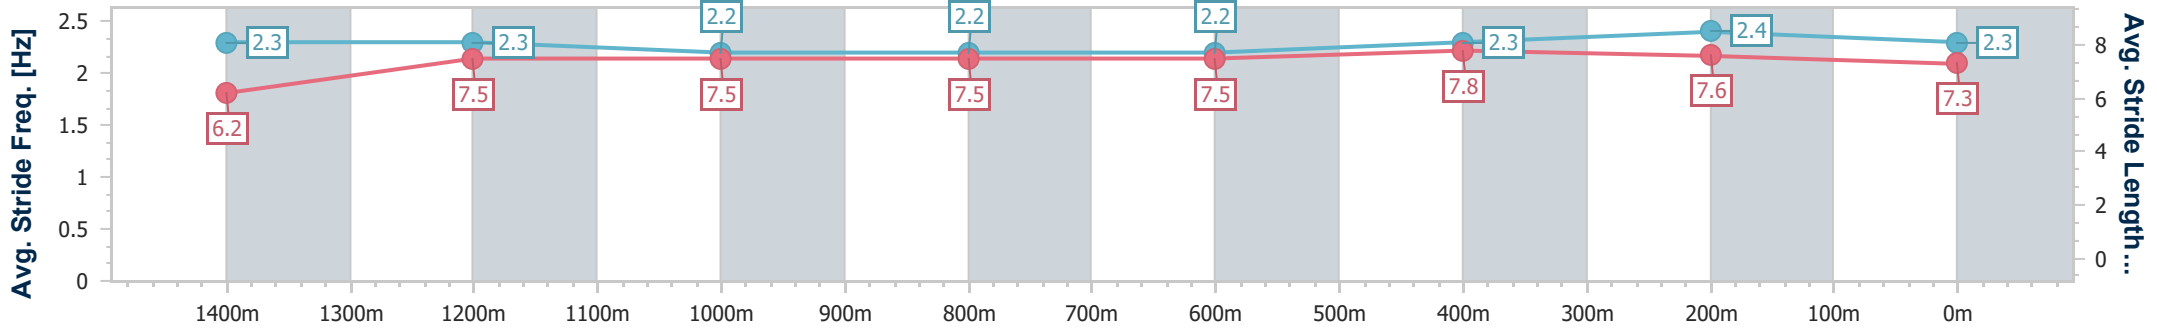

Eagle Farm QLD Professional

Race 9: SKY RACING QUEENSLAND GUINEAS - 1600m

04 May 2024 - 16:14

Track Rating: Soft 5, Weather: Overcast, Rail Position: +7m Entire

BRISBANE RACING CLUB

Section	Overall	1400m	1200m	1000m	800m	600m	400m	200m
Section Times	1:35.84 [4] (0:13.79)	1:22.05 [9] (0:11.38)	1:10.67 [8] (0:11.99)	0:58.68 [11] (0:12.23)	0:46.45 [11] (0:11.94)	0:34.51 [9] (0:11.36)	0:23.15 [9] (0:11.03)	0:12.12 [5] (0:12.12)
Average Speed [km/h]	52.3	63.1	60.2	59.5	60.4	63.8	65.2	59.3
Top Speed [km/h]	66.6	66.6	60.9	60.1	61.9	65.4	66.7	62.0
Avg. Dist. to Rail [m]	0.8	1.0	1.6	1.6	1.4	0.5	1.8	0.2
Avg. Stride Freq. [Hz]	2.3	2.3	2.2	2.2	2.2	2.3	2.4	2.3
Avg. Stride Length [m]	6.2	7.5	7.5	7.5	7.5	7.8	7.6	7.3