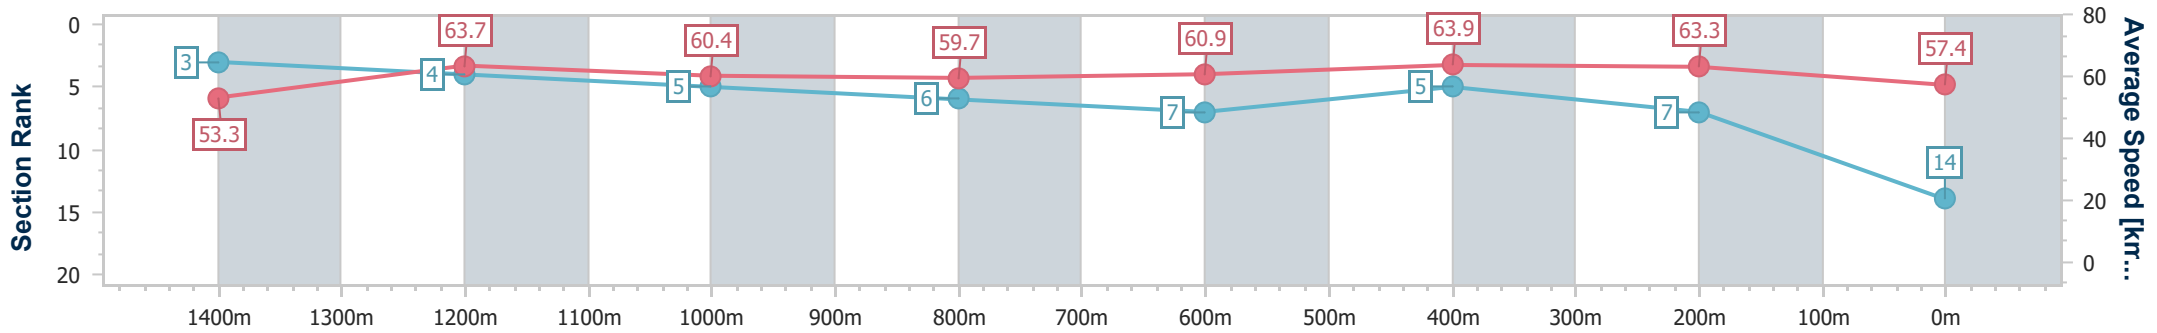

Eagle Farm QLD Professional

Race 9: SKY RACING QUEENSLAND GUINEAS - 1600m

04 May 2024 - 16:14

Track Rating: Soft 5, Weather: Overcast, Rail Position: +7m Entire

BRISBANE RACING CLUB

Section	Overall	1400m	1200m	1000m	800m	600m	400m	200m
Section Times	1:36.45 [14] (0:13.54)	1:22.91 [3] (0:11.32)	1:11.59 [4] (0:11.96)	0:59.63 [5] (0:12.29)	0:47.34 [6] (0:12.00)	0:35.34 [7] (0:11.39)	0:23.95 [5] (0:11.40)	0:12.55 [7] (0:12.55)
Average Speed [km/h]	53.3	63.7	60.4	59.7	60.9	63.9	63.3	57.4
Top Speed [km/h]	66.3	66.3	61.6	61.0	63.3	65.8	65.0	60.9
Avg. Dist. to Rail [m]	3.8	3.5	3.9	3.9	3.3	2.1	7.0	7.8
Avg. Stride Freq. [Hz]	2.3	2.4	2.3	2.3	2.3	2.3	2.4	2.3
Avg. Stride Length [m]	6.3	7.5	7.3	7.4	7.4	7.6	7.2	6.9