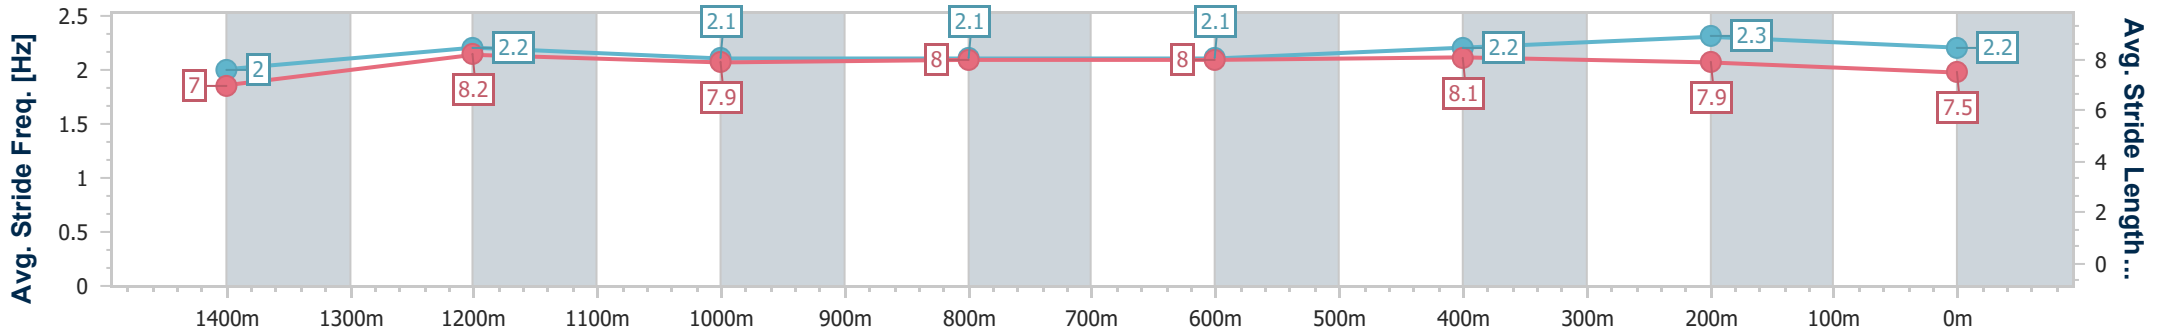

Eagle Farm QLD Professional

Race 9: SKY RACING QUEENSLAND GUINEAS - 1600m

04 May 2024 - 16:14

Track Rating: Soft 5, Weather: Overcast, Rail Position: +7m Entire

BRISBANE RACING CLUB

Section	Overall	1400m	1200m	1000m	800m	600m	400m	200m
Section Times	1:36.02 [6] (0:14.30)	1:21.72 [16] (0:11.26)	1:10.46 [13] (0:11.91)	0:58.55 [13] (0:12.21)	0:46.34 [13] (0:11.88)	0:34.46 [13] (0:11.25)	0:23.21 [11] (0:11.13)	0:12.08 [9] (0:12.08)
Average Speed [km/h]	50.5	64.1	60.5	59.5	60.6	64.4	64.4	59.8
Top Speed [km/h]	65.8	66.3	62.9	60.2	62.6	66.0	65.5	61.8
Avg. Dist. to Rail [m]	6.6	1.6	1.7	1.5	0.4	1.1	4.0	5.5
Avg. Stride Freq. [Hz]	2.0	2.2	2.1	2.1	2.1	2.2	2.3	2.2
Avg. Stride Length [m]	7.0	8.2	7.9	8.0	8.0	8.1	7.9	7.5