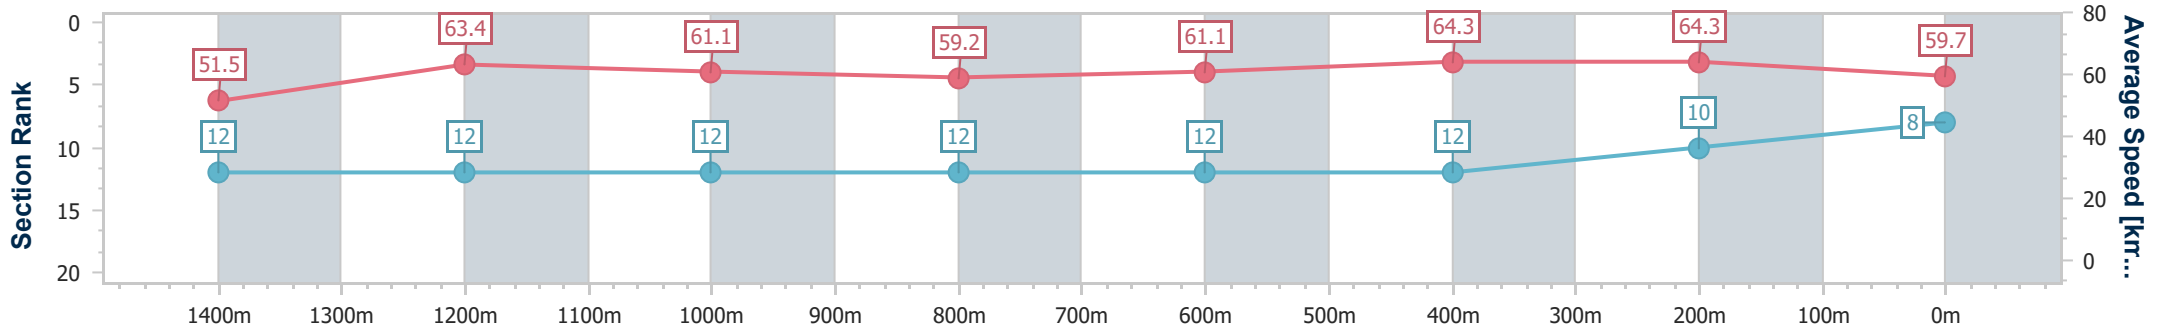

Eagle Farm QLD Professional

Race 9: SKY RACING QUEENSLAND GUINEAS - 1600m

04 May 2024 - 16:14

Track Rating: Soft 5, Weather: Overcast, Rail Position: +7m Entire

BRISBANE RACING CLUB

Section	Overall	1400m	1200m	1000m	800m	600m	400m	200m
Section Times	1:36.14 [8] (0:14.01)	1:22.13 [12] (0:11.38)	1:10.75 [12] (0:11.84)	0:58.91 [12] (0:12.33)	0:46.58 [12] (0:11.92)	0:34.66 [12] (0:11.38)	0:23.28 [12] (0:11.20)	0:12.08 [10] (0:12.08)
Average Speed [km/h]	51.5	63.4	61.1	59.2	61.1	64.3	64.3	59.7
Top Speed [km/h]	64.3	64.4	62.6	60.1	63.1	65.9	65.8	62.5
Avg. Dist. to Rail [m]	4.8	2.9	3.2	3.4	2.3	3.6	9.8	9.7
Avg. Stride Freq. [Hz]	2.2	2.2	2.1	2.1	2.1	2.2	2.3	2.2
Avg. Stride Length [m]	6.6	8.0	8.0	7.7	8.0	8.2	7.9	7.5