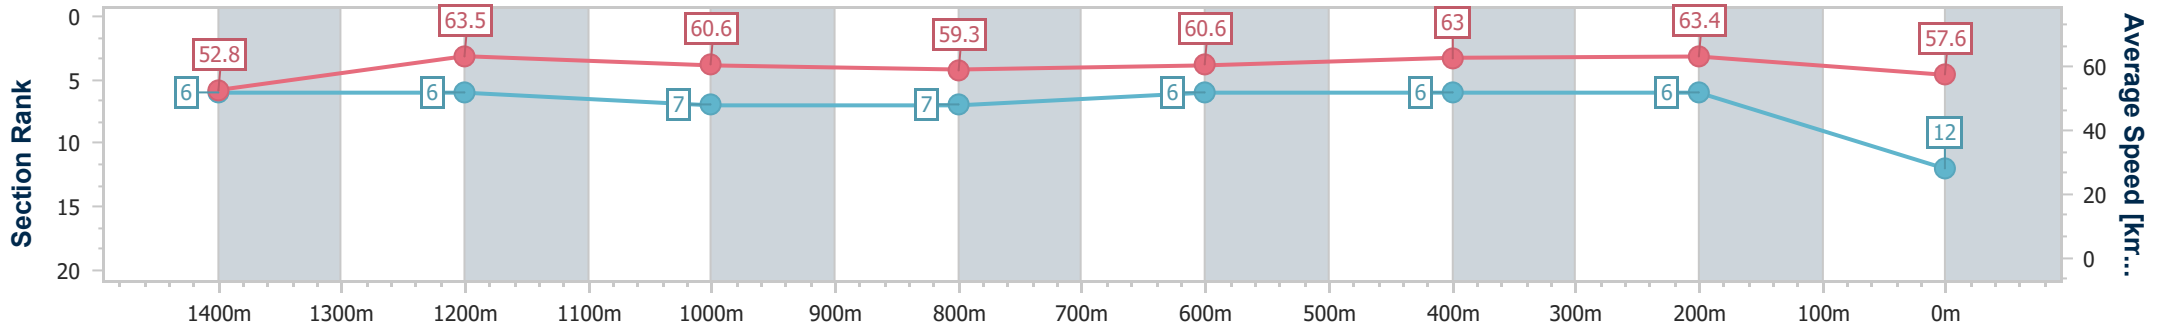

Eagle Farm QLD Professional

Race 9: SKY RACING QUEENSLAND GUINEAS - 1600m

04 May 2024 - 16:14

Track Rating: Soft 5, Weather: Overcast, Rail Position: +7m Entire

BRISBANE RACING CLUB

Section	Overall	1400m	1200m	1000m	800m	600m	400m	200m
Section Times	1:36.37 [12] (0:13.63)	1:22.74 [6] (0:11.38)	1:11.36 [6] (0:11.90)	0:59.46 [7] (0:12.25)	0:47.21 [7] (0:11.90)	0:35.31 [6] (0:11.45)	0:23.86 [6] (0:11.32)	0:12.54 [6] (0:12.54)
Average Speed [km/h]	52.8	63.5	60.6	59.3	60.6	63.0	63.4	57.6
Top Speed [km/h]	64.6	65.2	61.9	60.0	61.8	64.6	64.6	60.6
Avg. Dist. to Rail [m]	2.6	1.8	2.1	1.7	0.6	0.4	3.3	4.5
Avg. Stride Freq. [Hz]	2.1	2.2	2.1	2.1	2.1	2.2	2.2	2.2
Avg. Stride Length [m]	6.9	8.1	8.1	7.9	8.1	8.0	7.9	7.4

- [] Ranking at each section and finish
- .-.- No data available at this section
- NA No data available

Horse/Jockey Name	Encoder
Final Rank	13
Fastest Section Time (Section)	0:11.20 (400m)
Top Speed [km/h] (Section)	66.4 (600m)
Race State	Finished