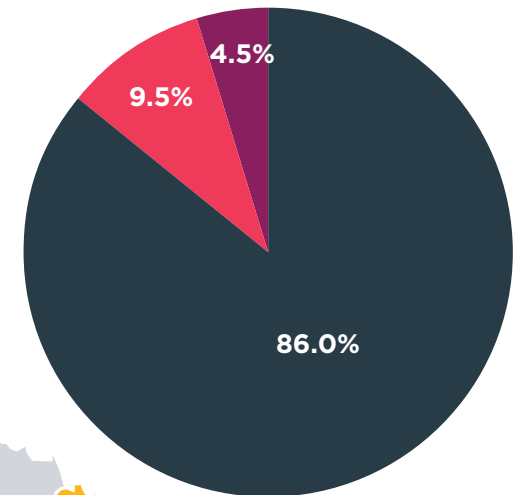

Mackay-Isaac-Whitsunday

- + The population of the Mackay-Isaac-Whitsunday region is 186,215 (Australian Bureau of Statistics).
- + There are a total of six (6) racing clubs operating in the region, all of which are thoroughbred clubs.
- + The racing industry in the Mackay-Isaac-Whitsunday region is responsible for generating close to $35.9 million in value added contribution to Gross State Product. This equates to 1.5% of the total impact generated by the Queensland racing industry.
- + The economic impact generated by the racing industry in this region is responsible for sustaining a total of 281 full-time equivalent (FTE) jobs in the region.
- + There are more than 1,500 roles occupied in the racing industry in Mackay-Isaac-Whitsunday.

The racing industry in the **Mackay-Isaac-Whitsunday region is responsible for generating $35.9 million in value added** contribution to gross state product. This represents **1.5% of the industry total.**

RACING CLUBS IN THE REGION

Thoroughbred

- + Bowen Turf Club Inc.
- + Clermont Race Club Inc.
- + Mackay Turf Club
- + Middlemount Race Club
- + Moranbah Race Club
- + Twin Hills Race Club Inc.

VALUE ADDED ECONOMIC CONTRIBUTION WITHIN THE MACKAY-ISAAC-WHITSUNDAY REGION (%)