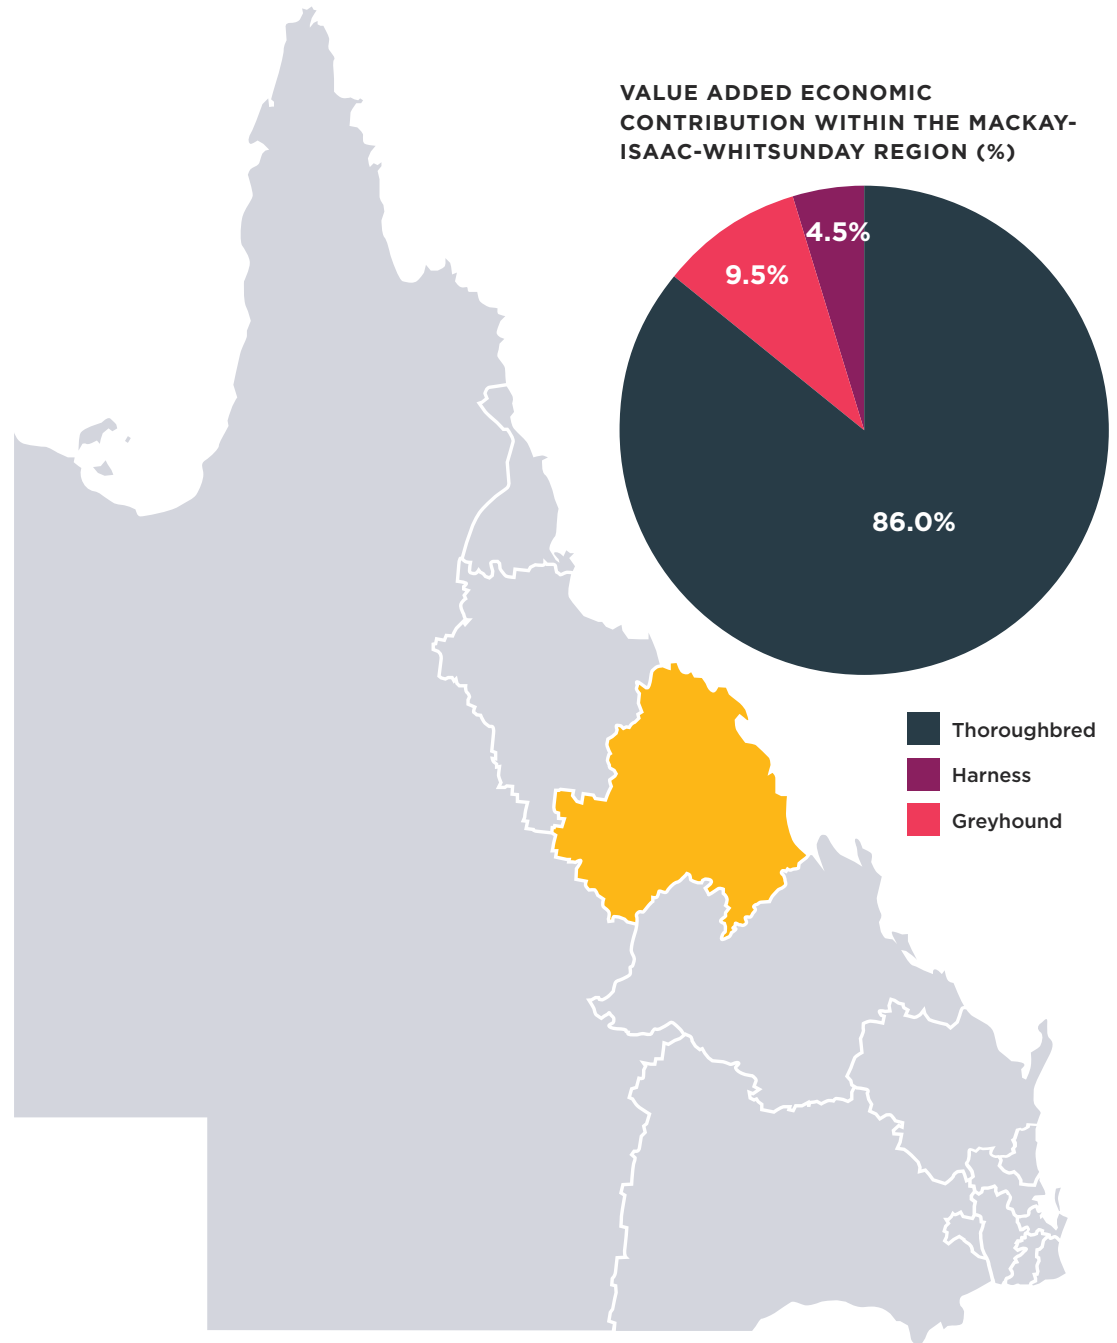

Mackay-Isaac-Whitsunday

- + The population of the Mackay-Isaac-Whitsunday region is 186,215 (Australian Bureau of Statistics).
- + There are a total of six (6) racing clubs operating in the region, all of which are thoroughbred clubs.
- + The racing industry in the Mackay-Isaac-Whitsunday region is responsible for generating close to $35.9 million in value added contribution to Gross State Product. This equates to 1.5% of the total impact generated by the Queensland racing industry.
- + The economic impact generated by the racing industry in this region is responsible for sustaining a total of 281 full-time equivalent (FTE) jobs in the region.
- + There are more than 1,500 roles occupied in the racing industry in Mackay-Isaac-Whitsunday.

The racing industry in the **Mackay-Isaac-Whitsunday region is responsible for generating $35.9 million in value added** contribution to gross state product. This represents **1.5% of the industry total.**

RACING CLUBS IN THE REGION

Thoroughbred

- + Bowen Turf Club Inc.
- + Clermont Race Club Inc.
- + Mackay Turf Club
- + Middlemount Race Club
- + Moranbah Race Club
- + Twin Hills Race Club Inc.

VALUE ADDED ECONOMIC CONTRIBUTION WITHIN THE MACKAY-ISAAC-WHITSUNDAY REGION (%)