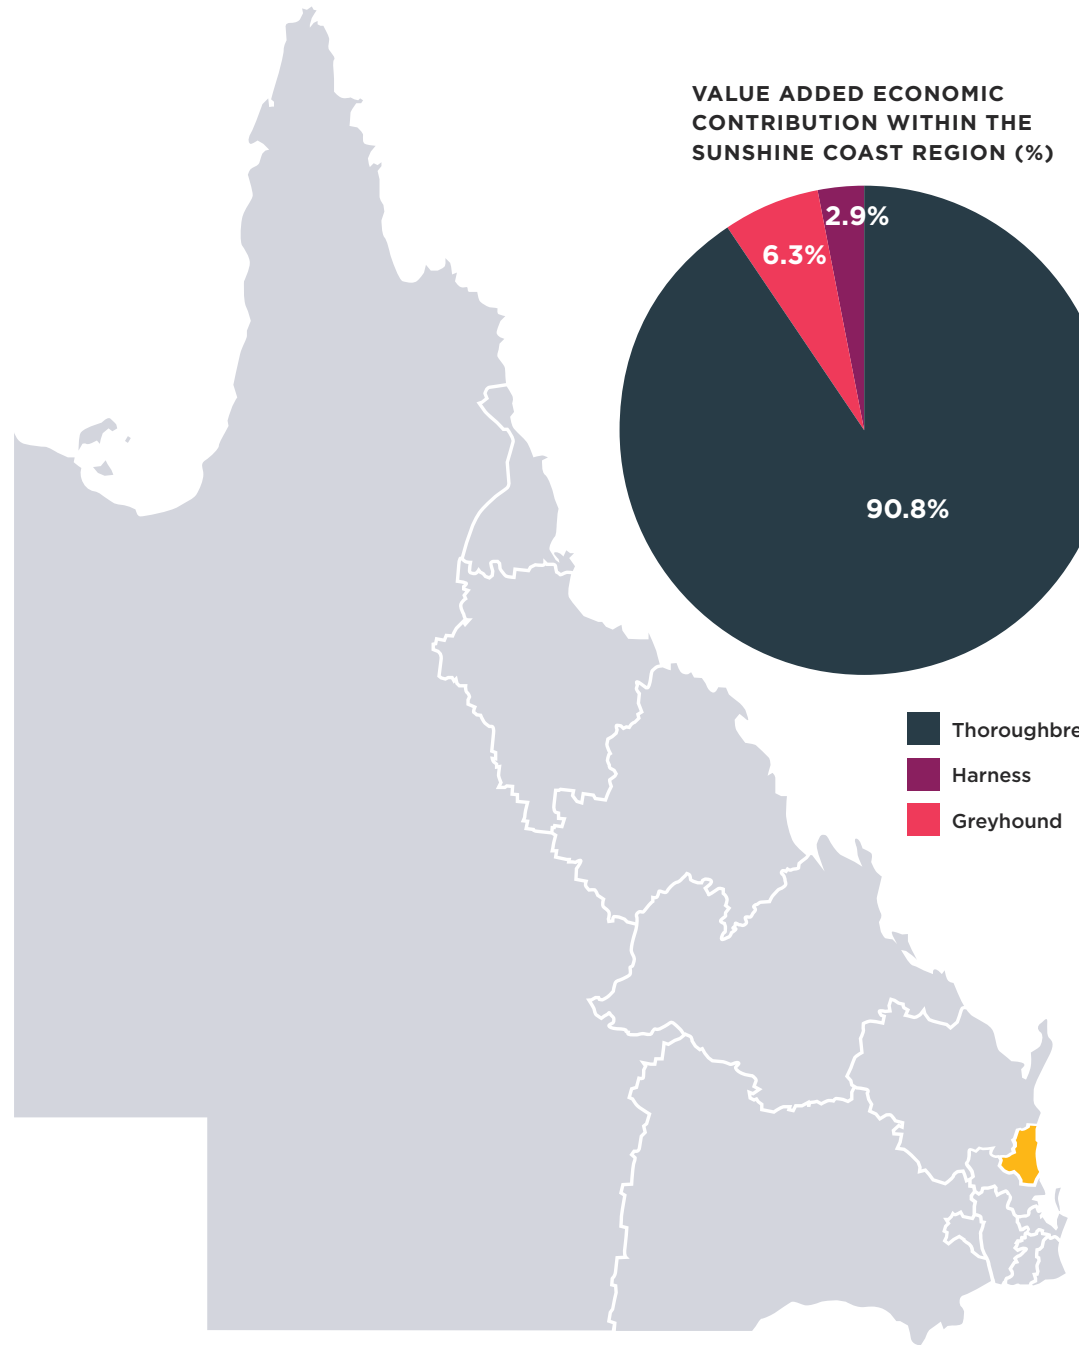

Sunshine Coast

- + The population of the Sunshine Coast region is 413,218 (Australian Bureau of Statistics).
- + There is one (1) race club operating in the region and it is a thoroughbred club.
- + The racing industry in the Sunshine Coast region is responsible for generating more than $145.4 million in value added contribution to Gross State Product. This equates to 6.1% of the total impact generated by the Queensland racing industry.
- + The economic impact generated by the racing industry in this region is responsible for sustaining a total of 1,072 full-time equivalent (FTE) jobs in the region.
- + There are close to 3,400 roles occupied in the racing industry in Sunshine Coast.

The racing industry in the **Sunshine Coast region** is responsible for generating **$145.4 million** in value added contribution to gross state product. This represents **6.1% of the industry total**.

RACING CLUBS IN THE REGION

Thoroughbred

- + Sunshine Coast Turf Club Inc.

VALUE ADDED ECONOMIC CONTRIBUTION WITHIN THE SUNSHINE COAST REGION (%)