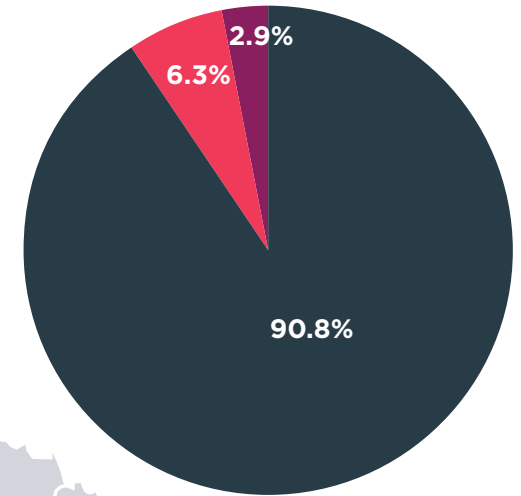

Sunshine Coast

- + The population of the Sunshine Coast region is 413,218 (Australian Bureau of Statistics).
- + There is one (1) race club operating in the region and it is a thoroughbred club.
- + The racing industry in the Sunshine Coast region is responsible for generating more than $145.4 million in value added contribution to Gross State Product. This equates to 6.1% of the total impact generated by the Queensland racing industry.
- + The economic impact generated by the racing industry in this region is responsible for sustaining a total of 1,072 full-time equivalent (FTE) jobs in the region.
- + There are close to 3,400 roles occupied in the racing industry in Sunshine Coast.

The racing industry in the **Sunshine Coast region** is responsible for generating **$145.4 million** in value added contribution to gross state product. This represents **6.1% of the industry total**.

RACING CLUBS IN THE REGION

Thoroughbred

- + Sunshine Coast Turf Club Inc.

VALUE ADDED ECONOMIC CONTRIBUTION WITHIN THE SUNSHINE COAST REGION (%)